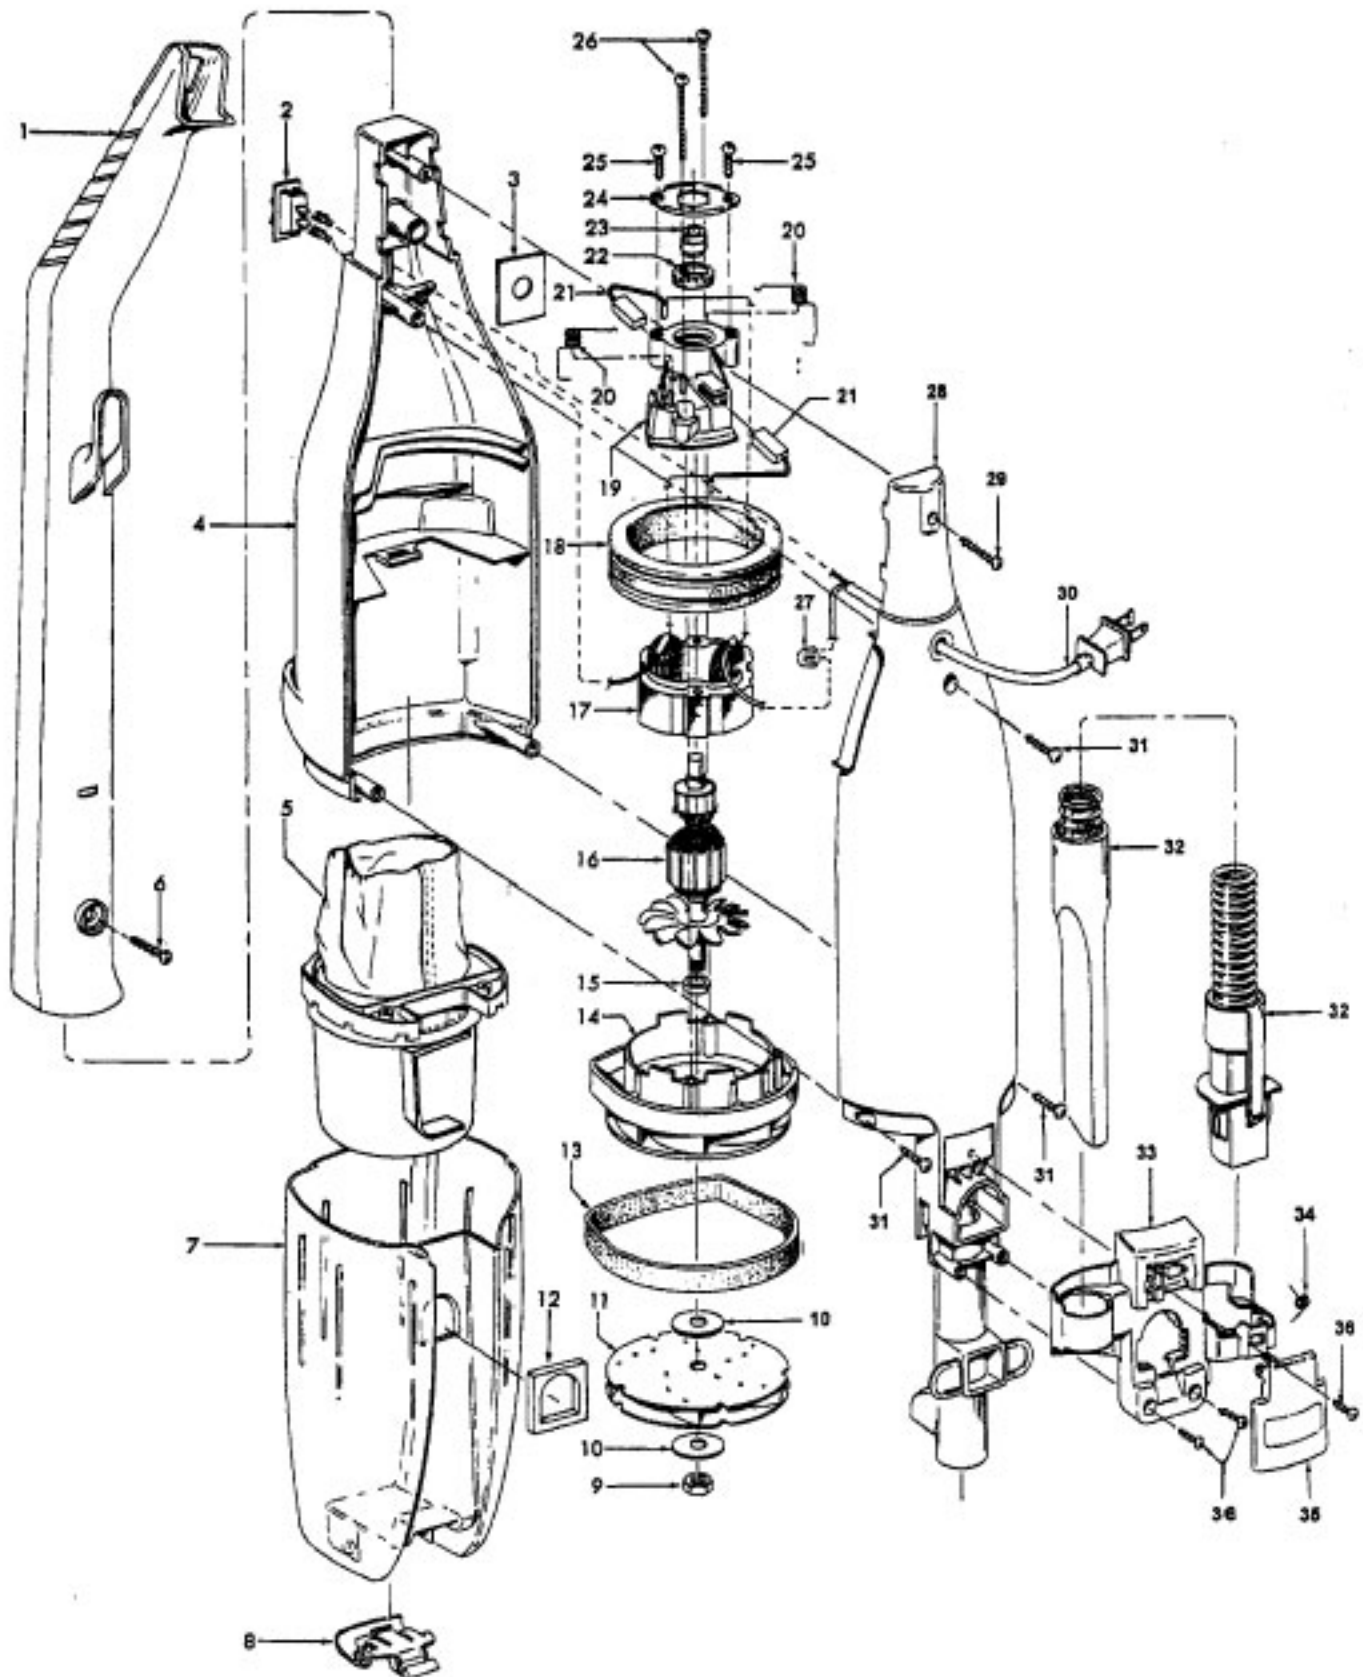

Stick Cleaner - Sprint  
Tempo

Model S2531, S2535  
Model S2541, S2541-040, S2543, S2545

**Stick Cleaner - Sprint  
Tempo**

Ref. No.	Part No.	Description
1	39454061	Handle
2	28161063	Switch
3	34144009	Insulator
4	37222003	Front Hsg. - AAY - S2531
	37222005	Front Hsg. - ABM -S2541, S2541-040
	37222009	Front Hsg. - ACL - S2535
	37222028	Front Hsg. - MU - S2543
	37222029	Front Hsg. - MR - S2545
5	43615073	Filter Assembly- early models w/o post
	43615087	Filter Assembly - with post - Cyclonic
6	21447236	Screw
7	43645046	Dirt Cup - AAN - Used with filter assembly w/o post (See note)
	43645047	Dirt Cup - with slot - (Inc. It. 8) Used with filter assembly with post
8	38153004	Latch - AG
9	21642021	Nut
10	21312818	Washer
11	43586019	Fan Assembly
12	38783022	Seal
13	34123048	Motor Support Seal
14	42193024	Motor Housing Assembly
15	31148011	Spacer
16	44731085	Armature Assembly
17	45312047	Field Assembly (incl. it. 21)
18	31195005	Motor Mount Insulator
19	37193026	Motor Brush Housing
20	38353014	Spring (2)
21	47313010	Motor Brush Assembly (includes 2 brushes and 2 crimps)

**Model S2531, S2535  
Model S2541, S2541-040, S2543, S2545**

Ref. No.	Part No.	Description
22	21329108	Washer
23	24118214	Motor Bearing
24	36134006	Bearing Retainer
25	214793DA	Screw (2)
26	21479443	Screw (2)
27	27618508	Wire Connector
28	37222014	Rear Housing - ABE (incl. It. 12)
29	21447236	Screw
30	46363110	Attachment Cord
31	21447072	Screw
32	43491014	Hose Assembly
33	36433119	Tool Holder - ABE
34	38351018	Spring
35	37227002	Air Intake Door - ABE
36	21447124	Screw (3)

Ref. No.	Part No.	Description
1	38615024	Nozzle Tube - ABE
2	43414036	Rug & Fir Nozzle Assembly
3	31511004	Roller Axle (4)
4	38521018	Roller (4)
5	166650AY	+ Nozzle Tube Clamp
6	166648aW	+* Screw