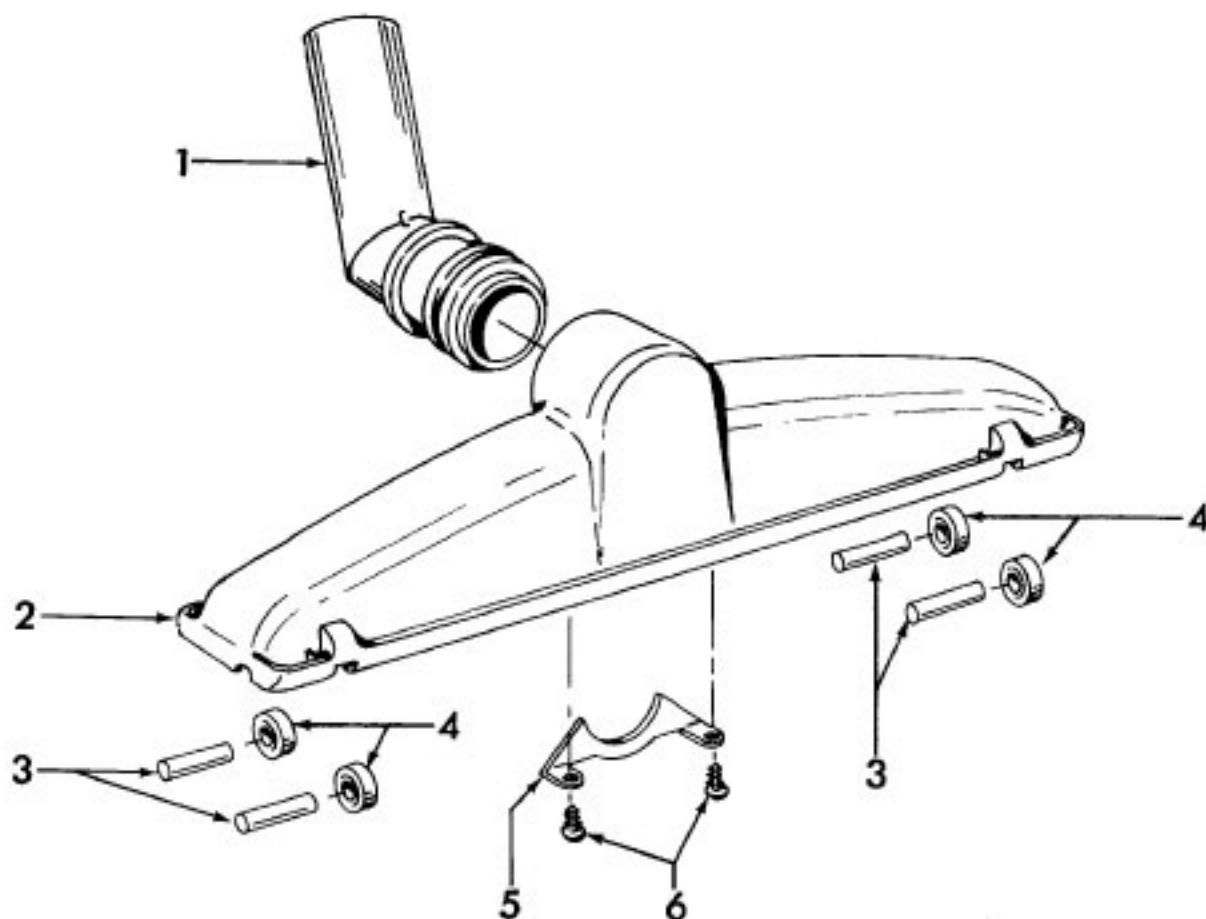

**Model S2531, S2535  
Model S2541, S2541-040, S2543, S2545**

Ref. No.	Part No.	Description
22	21329108	Washer
23	24118214	Motor Bearing
24	36134006	Bearing Retainer
25	214793DA	Screw (2)
26	21479443	Screw (2)
27	27618508	Wire Connector
28	37222014	Rear Housing - ABE (incl. It. 12)
29	21447236	Screw
30	46363110	Attachment Cord
31	21447072	Screw
32	43491014	Hose Assembly
33	36433119	Tool Holder - ABE
34	38351018	Spring
35	37227002	Air Intake Door - ABE
36	21447124	Screw (3)

Ref. No.	Part No.	Description
1	38615024	Nozzle Tube - ABE
2	43414036	Rug & Fir Nozzle Assembly
3	31511004	Roller Axle (4)
4	38521018	Roller (4)
5	166650AY	+ Nozzle Tube Clamp
6	166648aW	+* Screw