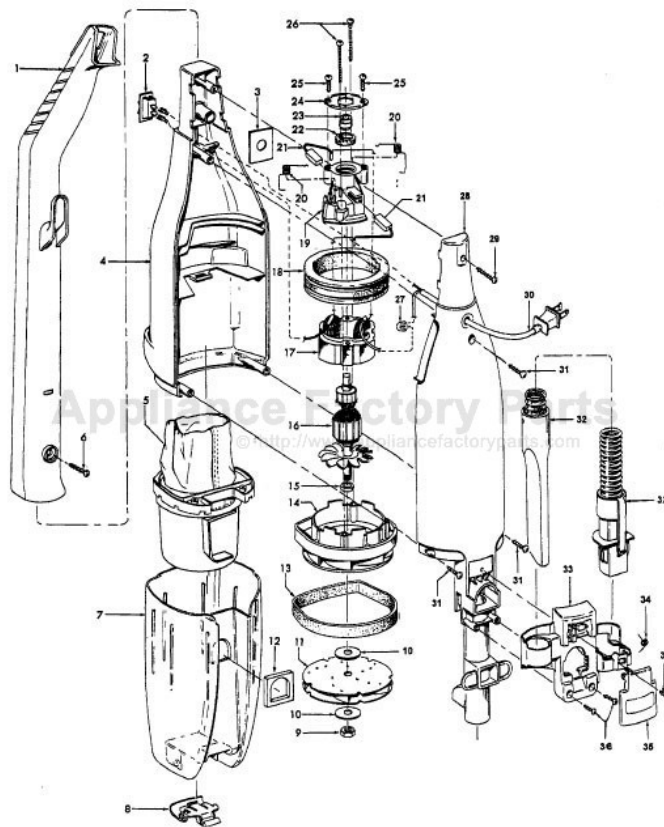

[Find Your HOOVER Vacuum Cleaner Parts - Select From 1456 Models](#)

----- Manual continues below -----