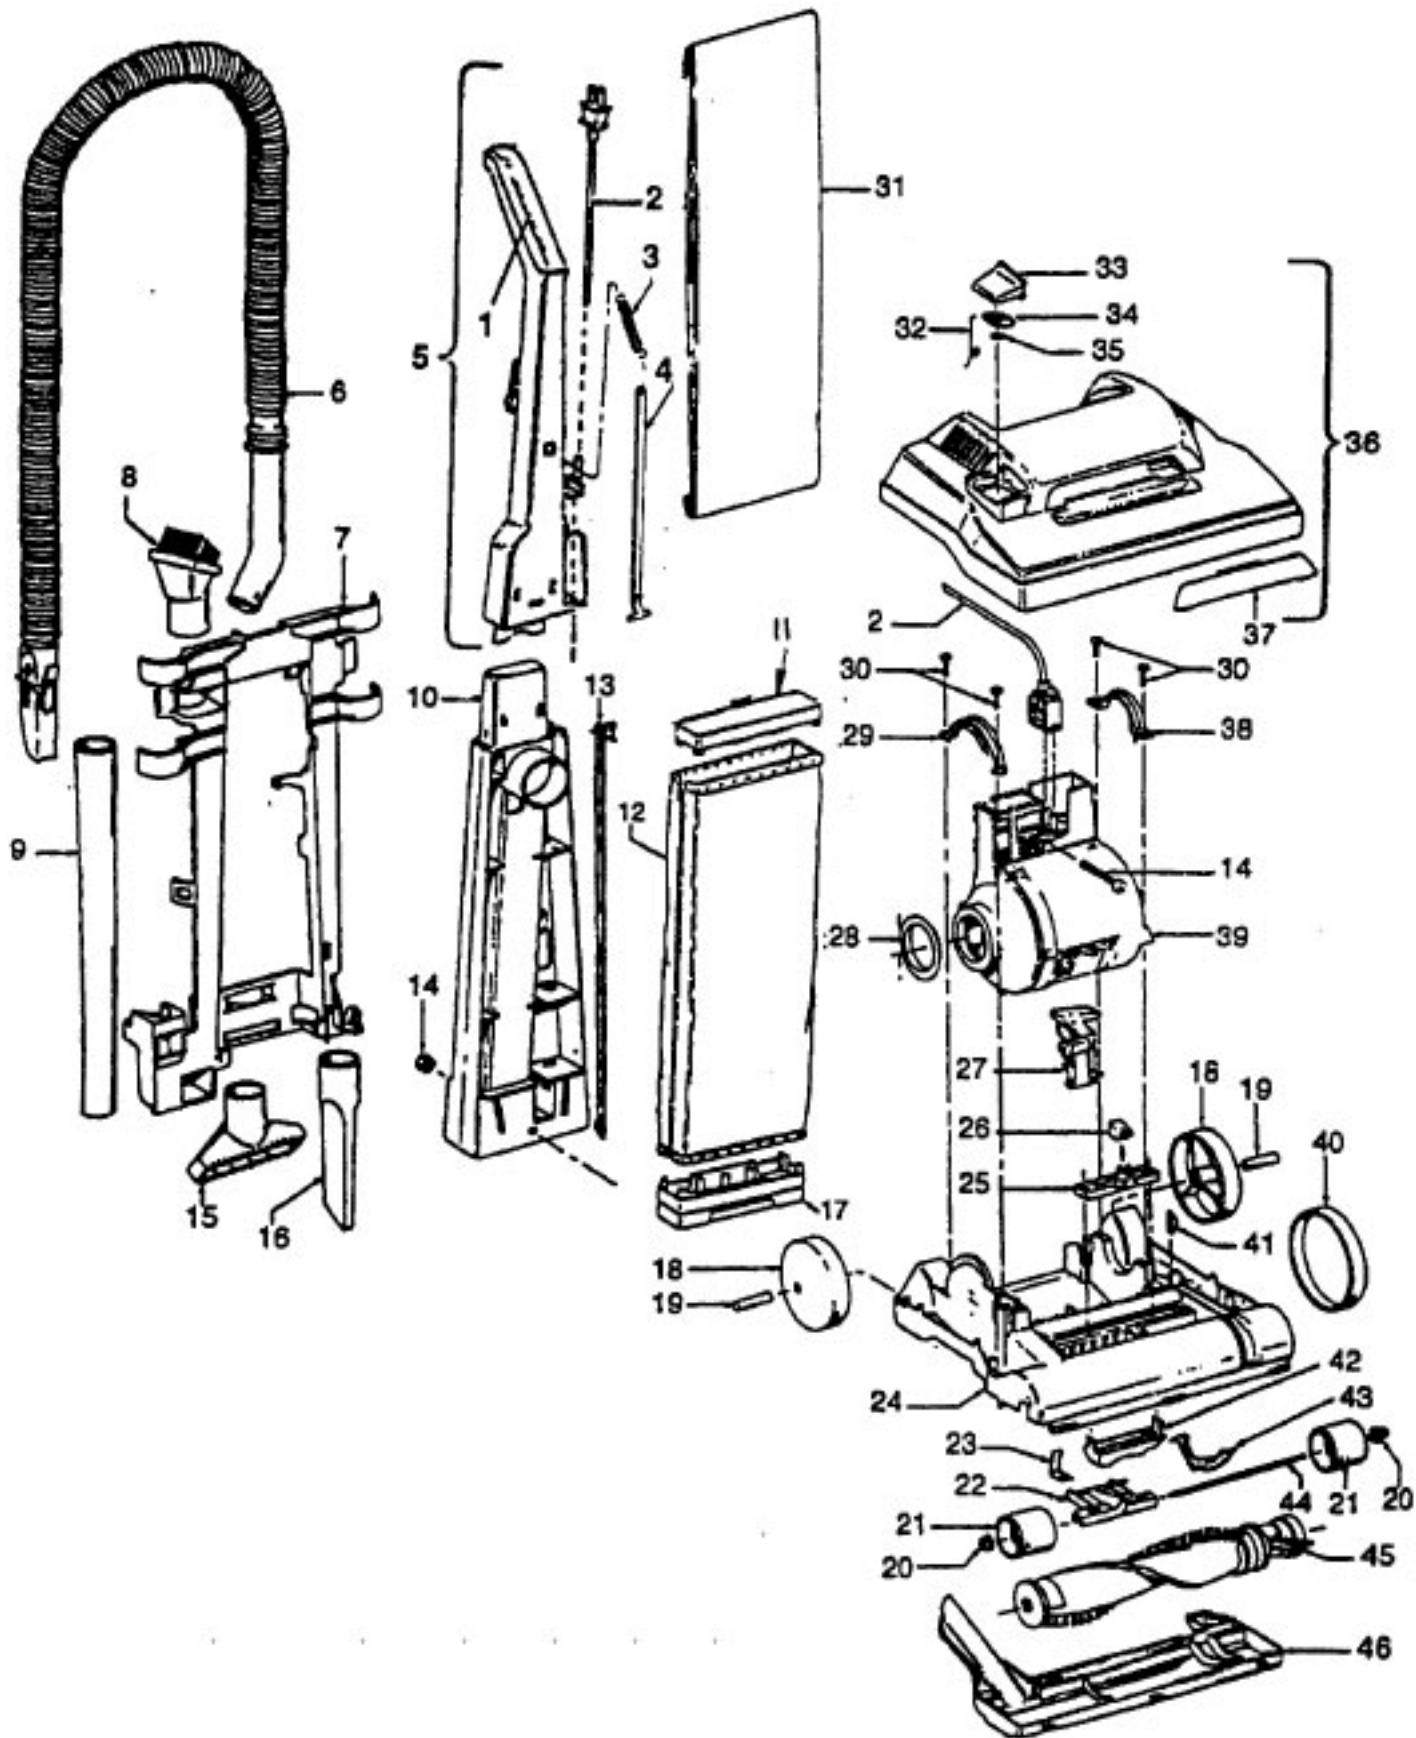

Elite II Style

Model U4256-900, U4264-930, U4266-930, U4266-940,
U4266-960, U4268-930, U4272-930, U4293-930, U4295-930,
U4299-930, * U4299-980

Elite II Style

**Model U4256-900, U4264-930, U4266-930, U4266-940,
U4266-960, U4268-930, U4272-930, U4293-930, U4295-930,
U4299-930, * U4299-980**

Ref. No.	Part No.	Description	Ref. No.	Part No.	Description
1	39458057 37911079	Handle Grip - ABE Handle Cap - U4264-930, U4266-930, U4268-930, U4272-930		37257253 37257259	Door Assem. - ABM - U4264-930 Door - ADA - U4256-900
2	46388027 46388043	Attach Cord - AG - 35 Ft. Attach Cord - AG - 30 Ft - 12 Amp	34	38785013	Seal
3	38335020	Bag Strap Spring	35	21362006	Speed Nut
4	36425072	Bag Strap - ABE	36	42252381 42252A38	Hood Assem. - ABM - U4293-930 Hood Assem. - AG - U4272-900, U4299-930, U4299-980, U4295-930
5	48663152	Upper Handle Assem. - ABE - U4266-960		42252A74 42252A84 42252A86 42252B17 42252B37	Hood Assem. - AAY - U4266-930 Hood Assem. - ABM - U4264-930 Hood Assem. - AAY - U4268-930 Hood Assem. - ADA - U4256-900 Hood Assem. - AAY - U4266-940 U4266-960
	48663141	Upper Handle Assem. - U4264-930, U4266-930, U4268-930, U4272-930			
6	43434237	Hose Assem. - ABX/AG	37	39383098	Lens
7	36433110 36433098	Tool Rack - ABE Tool Rack - U4264-930, U4266-930, U4268-930		39383099	Lens - U4266-930, U4264-930
8	43414145	Dusting Brush Assem. - AG	38	36131090	Motor Retainer Cap - L.H. - ABE
9	38634078	Extension Tube - AG		36131095	Motor Retainer Cap- Metal U4256-900
10	39464005	Lower Handle - ABE	39	43576142	Motor (P-202)
11	36425064	Jacket Support Upper - ABE		43576141	Motor (P-201) U4268-930
12	43686192 43686202 43686207 43686213 43686223 43686229 43686239 43686240	Outer Jacket - ABM Outer Jacket - U4299-930, U4299-980 Outer Jacket - U4295-930 Outer Jacket - U4272-930 Outer Jacket - U4266-930, U4268-930 Outer Jacket - U4264-930 Outer Jacket - U4256-900 Outer Jacket - U4266-940, U4266-960		43576199	Motor 12 Amp (P-364) U4256-900, U4266-940, U4266-960
			40	38528027 38528040	Belt Belt - 12 Amp
13	38456036	Switch Control Rod - ABB	41	13261AY	Rug Nozzle Rib Shoe
14	40201085	Nut & Bolt	42	38563011	Nozzle Height Adj. Cam
15	38614029	Furniture Nozzle - AG	43	38452089	Lever (Use wheel assem. 43248059)
16	38617024	Crevice Tool - AG	44	32563012	Wheel Shaft (Use 43248059)
17	36425063	Jacket Support Lower - ABE	45	48414079	Agitator Comp. - (P-203)
18	38522011	Rear Wheel - AG	46	37245017 37245108	Bottom Plate - U4256-900 Bottom Plate U4268-930, U4295-930, U4272-930
19	31523012	Rear Wheel Shaft			
20	36131056	Wheel Retainer	Items	Not Illustrated	
21	N/A	Wheel - AG (Use 43248059)		3944201P 27313101	Cord Wrap (on upper handle) Dirt Finder Lamp - All models except U4268-930
22	43248059	Front Wheel Assem. (Incl. It. 21, 43, 44)		34123056	Gasket (Main Body- 12 Amp models)
23	34572002	Cam Actuator Spring			
24	42243001 42243002	Main Body Assembly - (Incl. Items 18, 19, 27, 41) Main Body Assembly - U4264-930, U4266-930, U4268-930, U4256-900 -(Incl. Items 18, 19, 27, 41)	Packaging Material	56511A01 56511A33 56511B17 56511B24 58346004 58347019 58347022 58353009 58185184	Owner Manual Owner Manual - U4266-930, U4268-930, U4272-930, U4264-930 Owners Manual - U4256-900, U4266-960 Owners Manual - U4266-940 Front Support Cleaning Tool Carton - U4264-930 Cleaning Tool Carton Rear Support Carton - Common - Plain Brown
25	38567008	Cam Actuator			
26	38421070	Indicator Knob - ABE			
27	38458022	Handle Release Lever - ABE			
28	38784016	Seal			
29	36131057	Motor Retainer Cap - R.H. -			
30	21447217	Screw			
31	4010001A	Throw Away Bag (3 Pack)			
32	38351013	Spring			
33	37257022 37257027	Door Assem. - ABM - U4293-930 Door Assem. - AAY - U4299-930 U4299-980, U4295-930, U4266-940 U4266-960			
	37257143	Door Assem. - AG - U4266-930, U4272-930