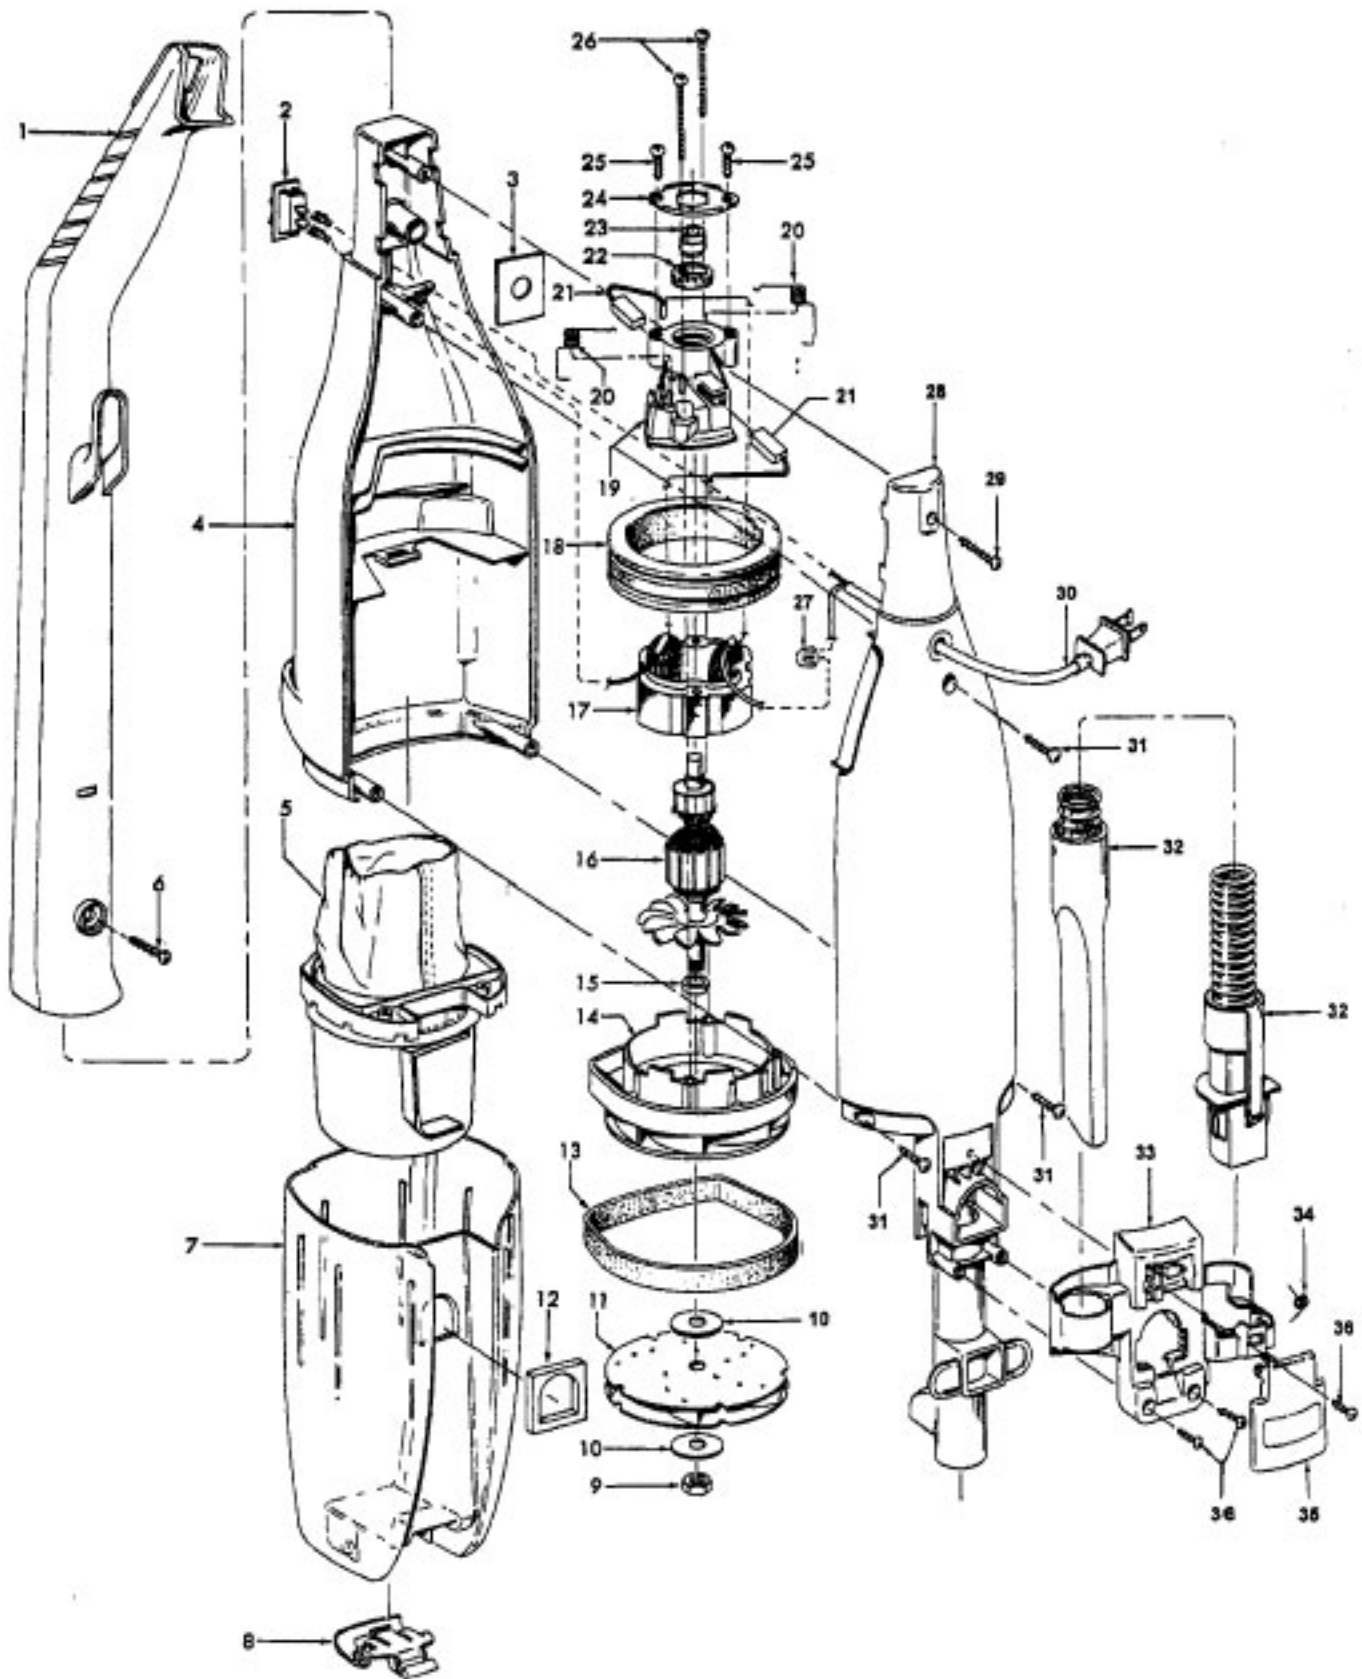

----- Manual continues below -----

Stick Cleaner - Sprint
Tempo

Model S2531, S2535
Model S2541, S2541-040, S2543, S2545

**Stick Cleaner - Sprint
Tempo**

Ref. No.	Part No.	Description
1	39454061	Handle
2	28161063	Switch
3	34144009	Insulator
4	37222003	Front Hsg. - AAY - S2531
	37222005	Front Hsg. - ABM -S2541, S2541-040
	37222009	Front Hsg. - ACL - S2535
	37222028	Front Hsg. - MU - S2543
	37222029	Front Hsg. - MR - S2545
5	43615073	Filter Assembly- early models w/o post
	43615087	Filter Assembly - with post - Cyclonic
6	21447236	Screw
7	43645046	Dirt Cup - AAN - Used with filter assembly w/o post (See note)
	43645047	Dirt Cup - with slot - (Inc. It. 8) Used with filter assembly with post
8	38153004	Latch - AG
9	21642021	Nut
10	21312818	Washer
11	43586019	Fan Assembly
12	38783022	Seal
13	34123048	Motor Support Seal
14	42193024	Motor Housing Assembly
15	31148011	Spacer
16	44731085	Armature Assembly
17	45312047	Field Assembly (incl. it. 21)
18	31195005	Motor Mount Insulator
19	37193026	Motor Brush Housing
20	38353014	Spring (2)
21	47313010	Motor Brush Assembly (includes 2 brushes and 2 crimps)

**Model S2531, S2535
Model S2541, S2541-040, S2543, S2545**

Ref. No.	Part No.	Description
22	21329108	Washer
23	24118214	Motor Bearing
24	36134006	Bearing Retainer
25	214793DA	Screw (2)
26	21479443	Screw (2)
27	27618508	Wire Connector
28	37222014	Rear Housing - ABE (incl. It. 12)
29	21447236	Screw
30	46363110	Attachment Cord
31	21447072	Screw
32	43491014	Hose Assembly
33	36433119	Tool Holder - ABE
34	38351018	Spring
35	37227002	Air Intake Door - ABE
36	21447124	Screw (3)

Ref. No.	Part No.	Description
1	38615024	Nozzle Tube - ABE
2	43414036	Rug & Fir Nozzle Assembly
3	31511004	Roller Axle (4)
4	38521018	Roller (4)
5	166650AY	+ Nozzle Tube Clamp
6	166648aW	+* Screw