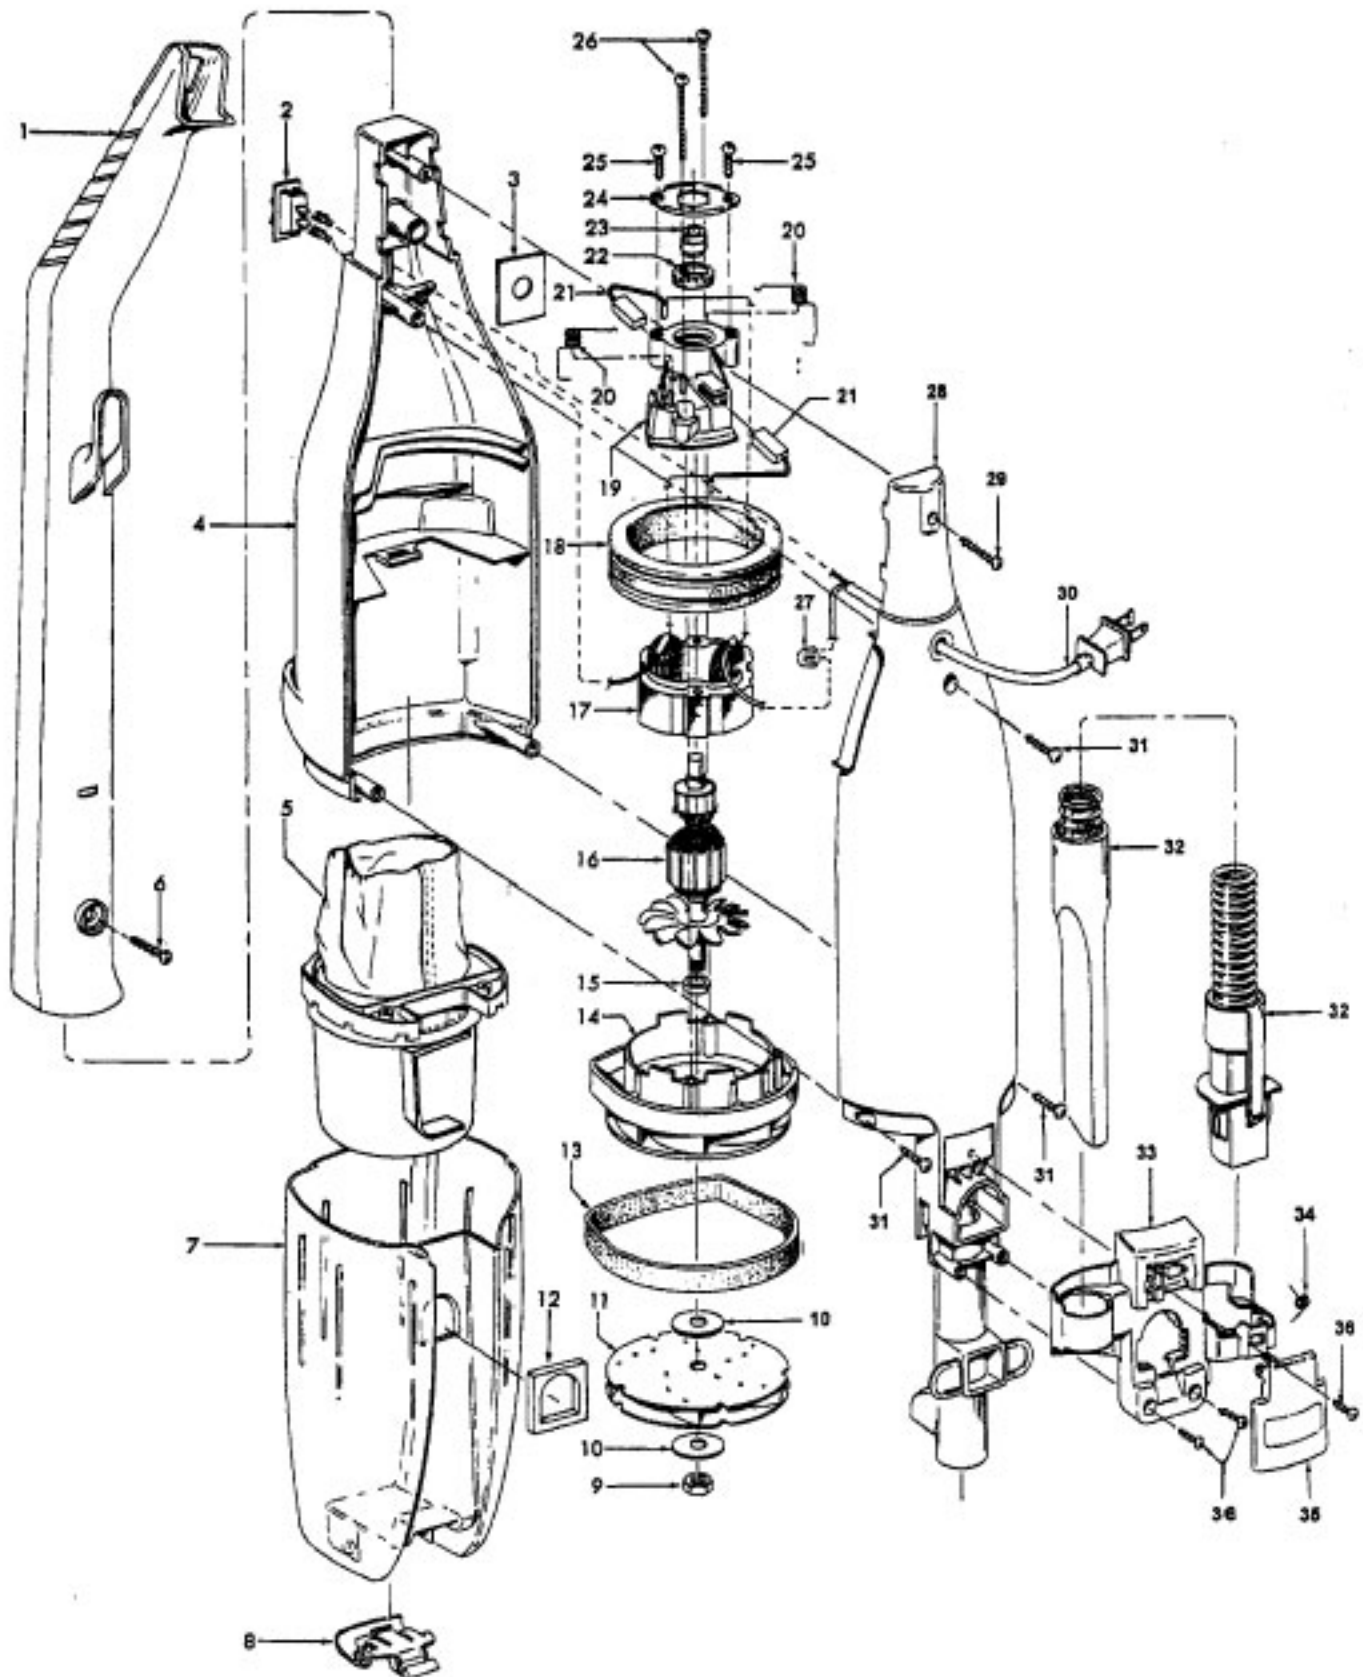

Stick Cleaner - Sprint
Tempo

Model S2531, S2535
Model S2541, S2541-040, S2543, S2545

**Stick Cleaner - Sprint
Tempo**

Ref. No.	Part No.	Description
1	39454061	Handle
2	28161063	Switch
3	34144009	Insulator
4	37222003	Front Hsg. - AAY - S2531
	37222005	Front Hsg. - ABM -S2541, S2541-040
	37222009	Front Hsg. - ACL - S2535
	37222028	Front Hsg. - MU - S2543
	37222029	Front Hsg. - MR - S2545
5	43615073	Filter Assembly- early models w/o post
	43615087	Filter Assembly - with post - Cyclonic
6	21447236	Screw
7	43645046	Dirt Cup - AAN - Used with filter assembly w/o post (See note)
	43645047	Dirt Cup - with slot - (Inc. It. 8) Used with filter assembly with post
8	38153004	Latch - AG
9	21642021	Nut
10	21312818	Washer
11	43586019	Fan Assembly
12	38783022	Seal
13	34123048	Motor Support Seal
14	42193024	Motor Housing Assembly
15	31148011	Spacer
16	44731085	Armature Assembly
17	45312047	Field Assembly (incl. it. 21)
18	31195005	Motor Mount Insulator
19	37193026	Motor Brush Housing
20	38353014	Spring (2)
21	47313010	Motor Brush Assembly (includes 2 brushes and 2 crimps)

**Model S2531, S2535
Model S2541, S2541-040, S2543, S2545**

Ref. No.	Part No.	Description
22	21329108	Washer
23	24118214	Motor Bearing
24	36134006	Bearing Retainer
25	214793DA	Screw (2)
26	21479443	Screw (2)
27	27618508	Wire Connector
28	37222014	Rear Housing - ABE (incl. It. 12)
29	21447236	Screw
30	46363110	Attachment Cord
31	21447072	Screw
32	43491014	Hose Assembly
33	36433119	Tool Holder - ABE
34	38351018	Spring
35	37227002	Air Intake Door - ABE
36	21447124	Screw (3)

Ref. No.	Part No.	Description
1	38615024	Nozzle Tube - ABE
2	43414036	Rug & Fir Nozzle Assembly
3	31511004	Roller Axle (4)
4	38521018	Roller (4)
5	166650AY	+ Nozzle Tube Clamp
6	166648aW	+* Screw