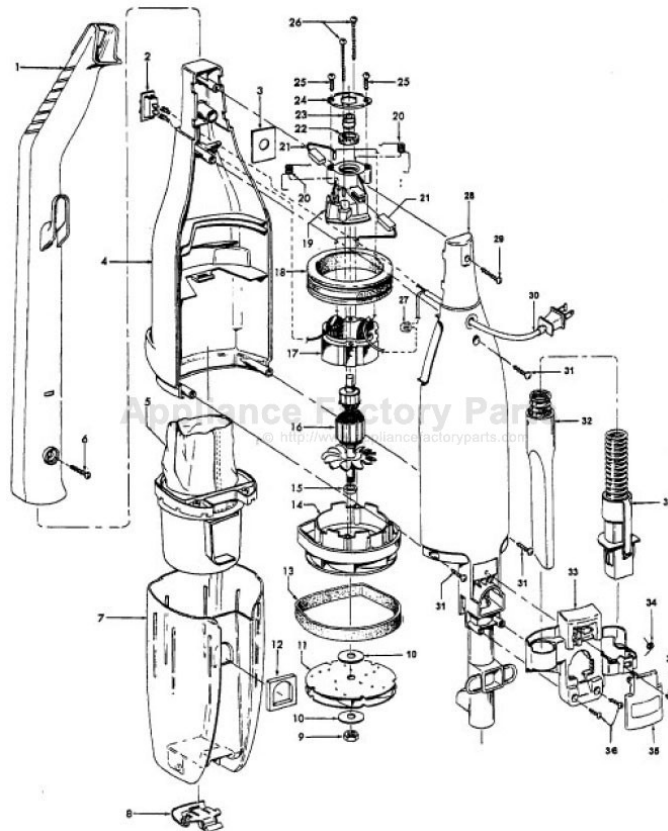

[Find Your HOOVER Vacuum Cleaner Parts - Select From 1456 Models](#)

----- Manual continues below -----