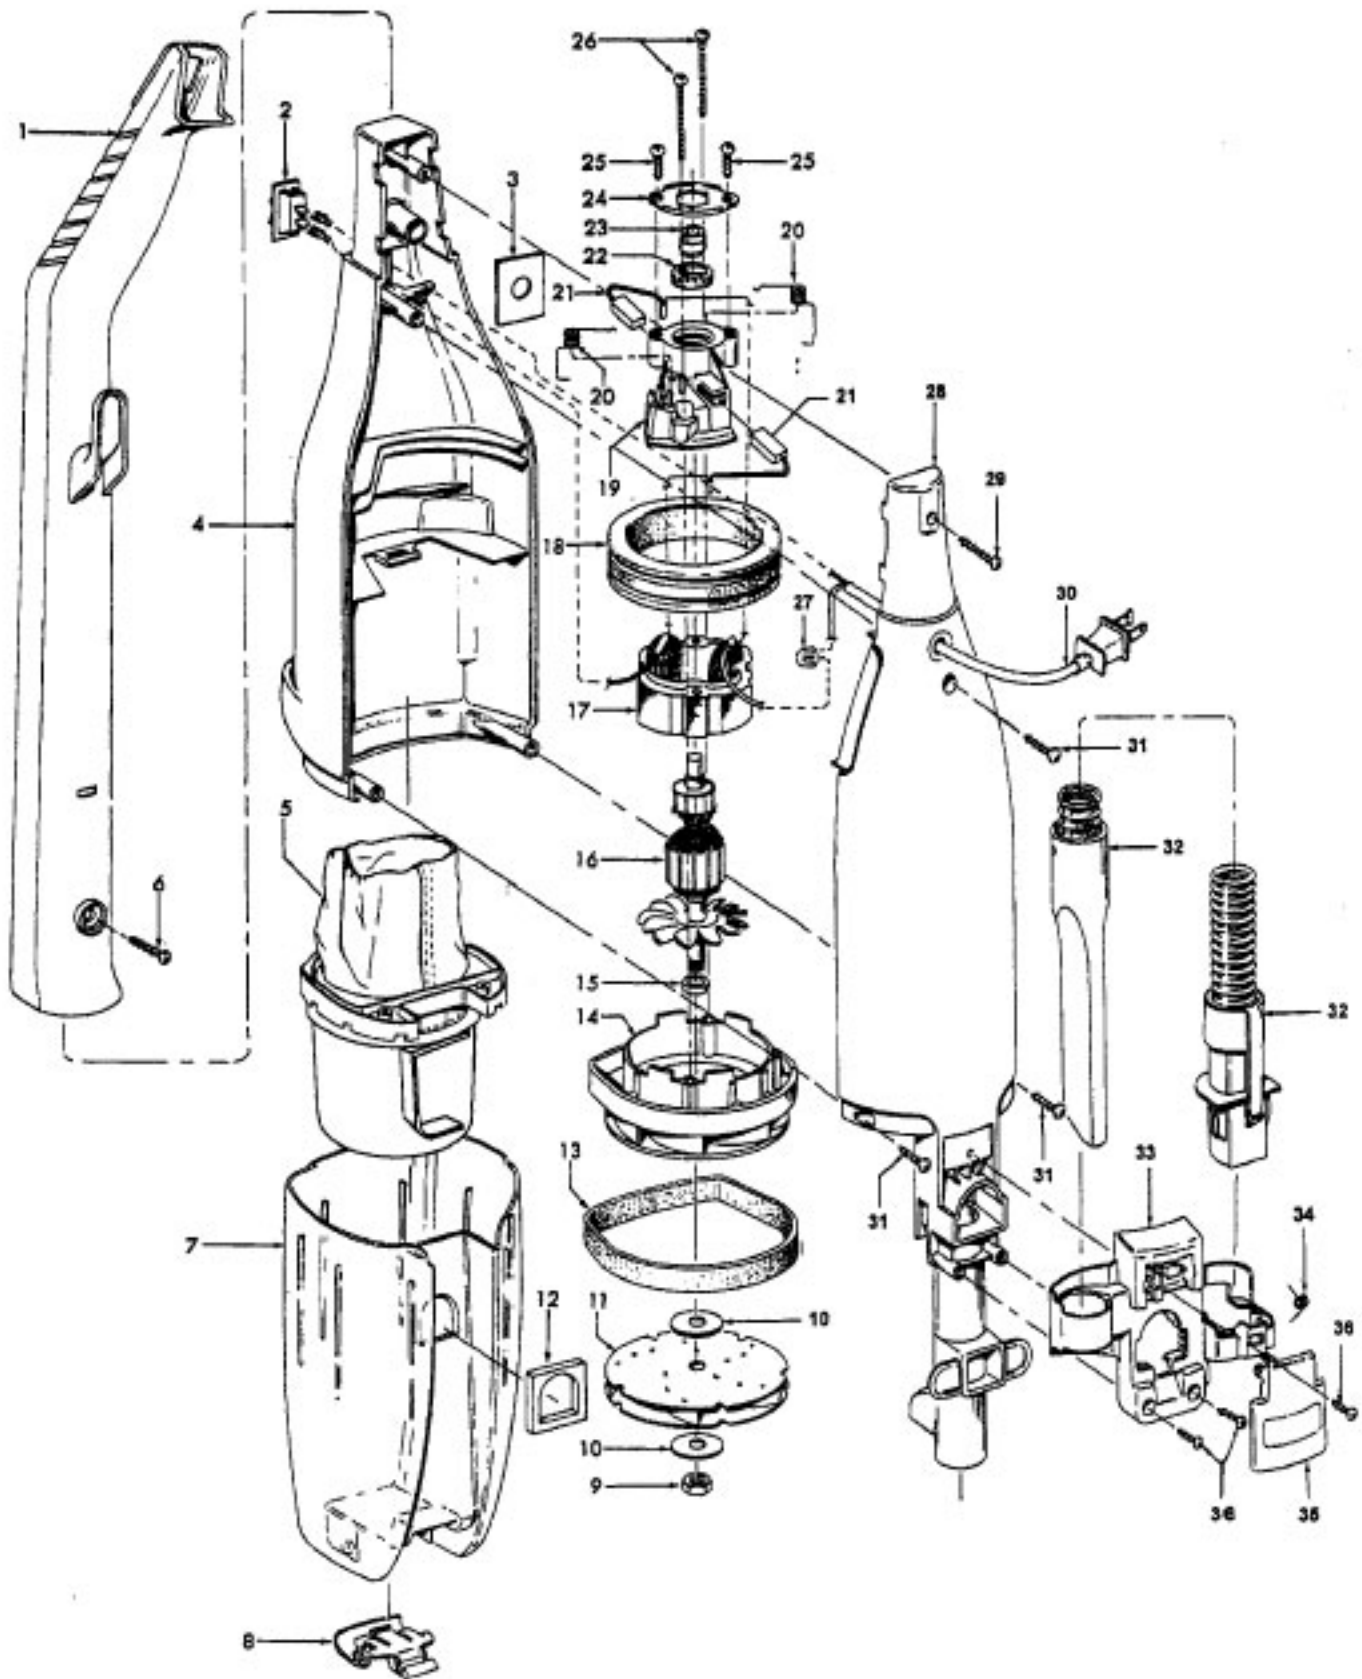

Stick Cleaner - Sprint
Tempo

Model S2531, S2535
Model S2541, S2541-040, S2543, S2545

**Stick Cleaner - Sprint
Tempo**

Ref. No.	Part No.	Description
1	39454061	Handle
2	28161063	Switch
3	34144009	Insulator
4	37222003	Front Hsg. - AAY - S2531
	37222005	Front Hsg. - ABM -S2541, S2541-040
	37222009	Front Hsg. - ACL - S2535
	37222028	Front Hsg. - MU - S2543
	37222029	Front Hsg. - MR - S2545
5	43615073	Filter Assembly- early models w/o post
	43615087	Filter Assembly - with post - Cyclonic
6	21447236	Screw
7	43645046	Dirt Cup - AAN - Used with filter assembly w/o post (See note)
	43645047	Dirt Cup - with slot - (Inc. It. 8) Used with filter assembly with post
8	38153004	Latch - AG
9	21642021	Nut
10	21312818	Washer
11	43586019	Fan Assembly
12	38783022	Seal
13	34123048	Motor Support Seal
14	42193024	Motor Housing Assembly
15	31148011	Spacer
16	44731085	Armature Assembly
17	45312047	Field Assembly (incl. it. 21)
18	31195005	Motor Mount Insulator
19	37193026	Motor Brush Housing
20	38353014	Spring (2)
21	47313010	Motor Brush Assembly (includes 2 brushes and 2 crimps)

**Model S2531, S2535
Model S2541, S2541-040, S2543, S2545**

Ref. No.	Part No.	Description
22	21329108	Washer
23	24118214	Motor Bearing
24	36134006	Bearing Retainer
25	214793DA	Screw (2)
26	21479443	Screw (2)
27	27618508	Wire Connector
28	37222014	Rear Housing - ABE (incl. It. 12)
29	21447236	Screw
30	46363110	Attachment Cord
31	21447072	Screw
32	43491014	Hose Assembly
33	36433119	Tool Holder - ABE
34	38351018	Spring
35	37227002	Air Intake Door - ABE
36	21447124	Screw (3)

Ref. No.	Part No.	Description
1	38615024	Nozzle Tube - ABE
2	43414036	Rug & Fir Nozzle Assembly
3	31511004	Roller Axle (4)
4	38521018	Roller (4)
5	166650AY	+ Nozzle Tube Clamp
6	166648aW	+* Screw