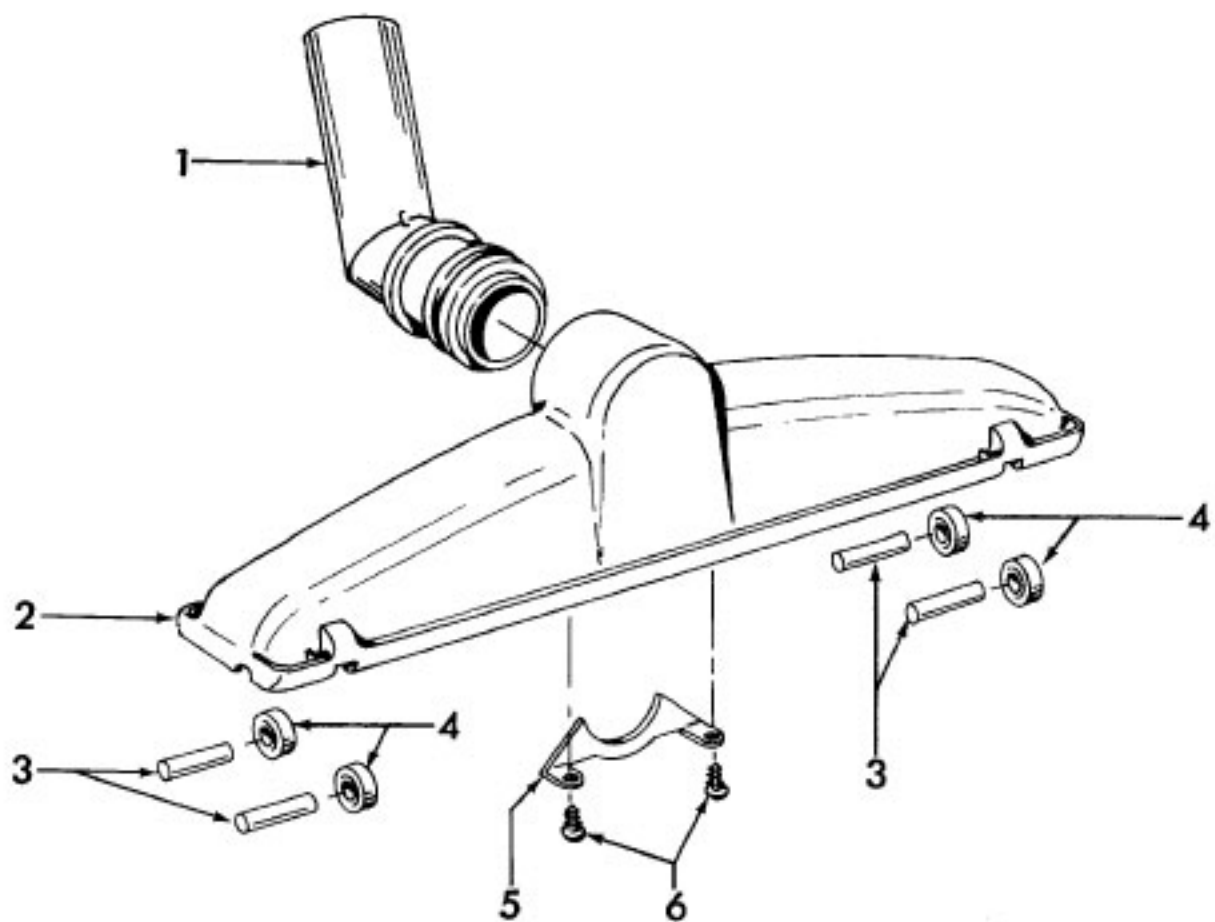

**Model S2531, S2535
Model S2541, S2541-040, S2543, S2545**

Ref. No.	Part No.	Description
22	21329108	Washer
23	24118214	Motor Bearing
24	36134006	Bearing Retainer
25	214793DA	Screw (2)
26	21479443	Screw (2)
27	27618508	Wire Connector
28	37222014	Rear Housing - ABE (incl. It. 12)
29	21447236	Screw
30	46363110	Attachment Cord
31	21447072	Screw
32	43491014	Hose Assembly
33	36433119	Tool Holder - ABE
34	38351018	Spring
35	37227002	Air Intake Door - ABE
36	21447124	Screw (3)

Ref. No.	Part No.	Description
1	38615024	Nozzle Tube - ABE
2	43414036	Rug & Fir Nozzle Assembly
3	31511004	Roller Axle (4)
4	38521018	Roller (4)
5	166650AY	+ Nozzle Tube Clamp
6	166648aW	+* Screw