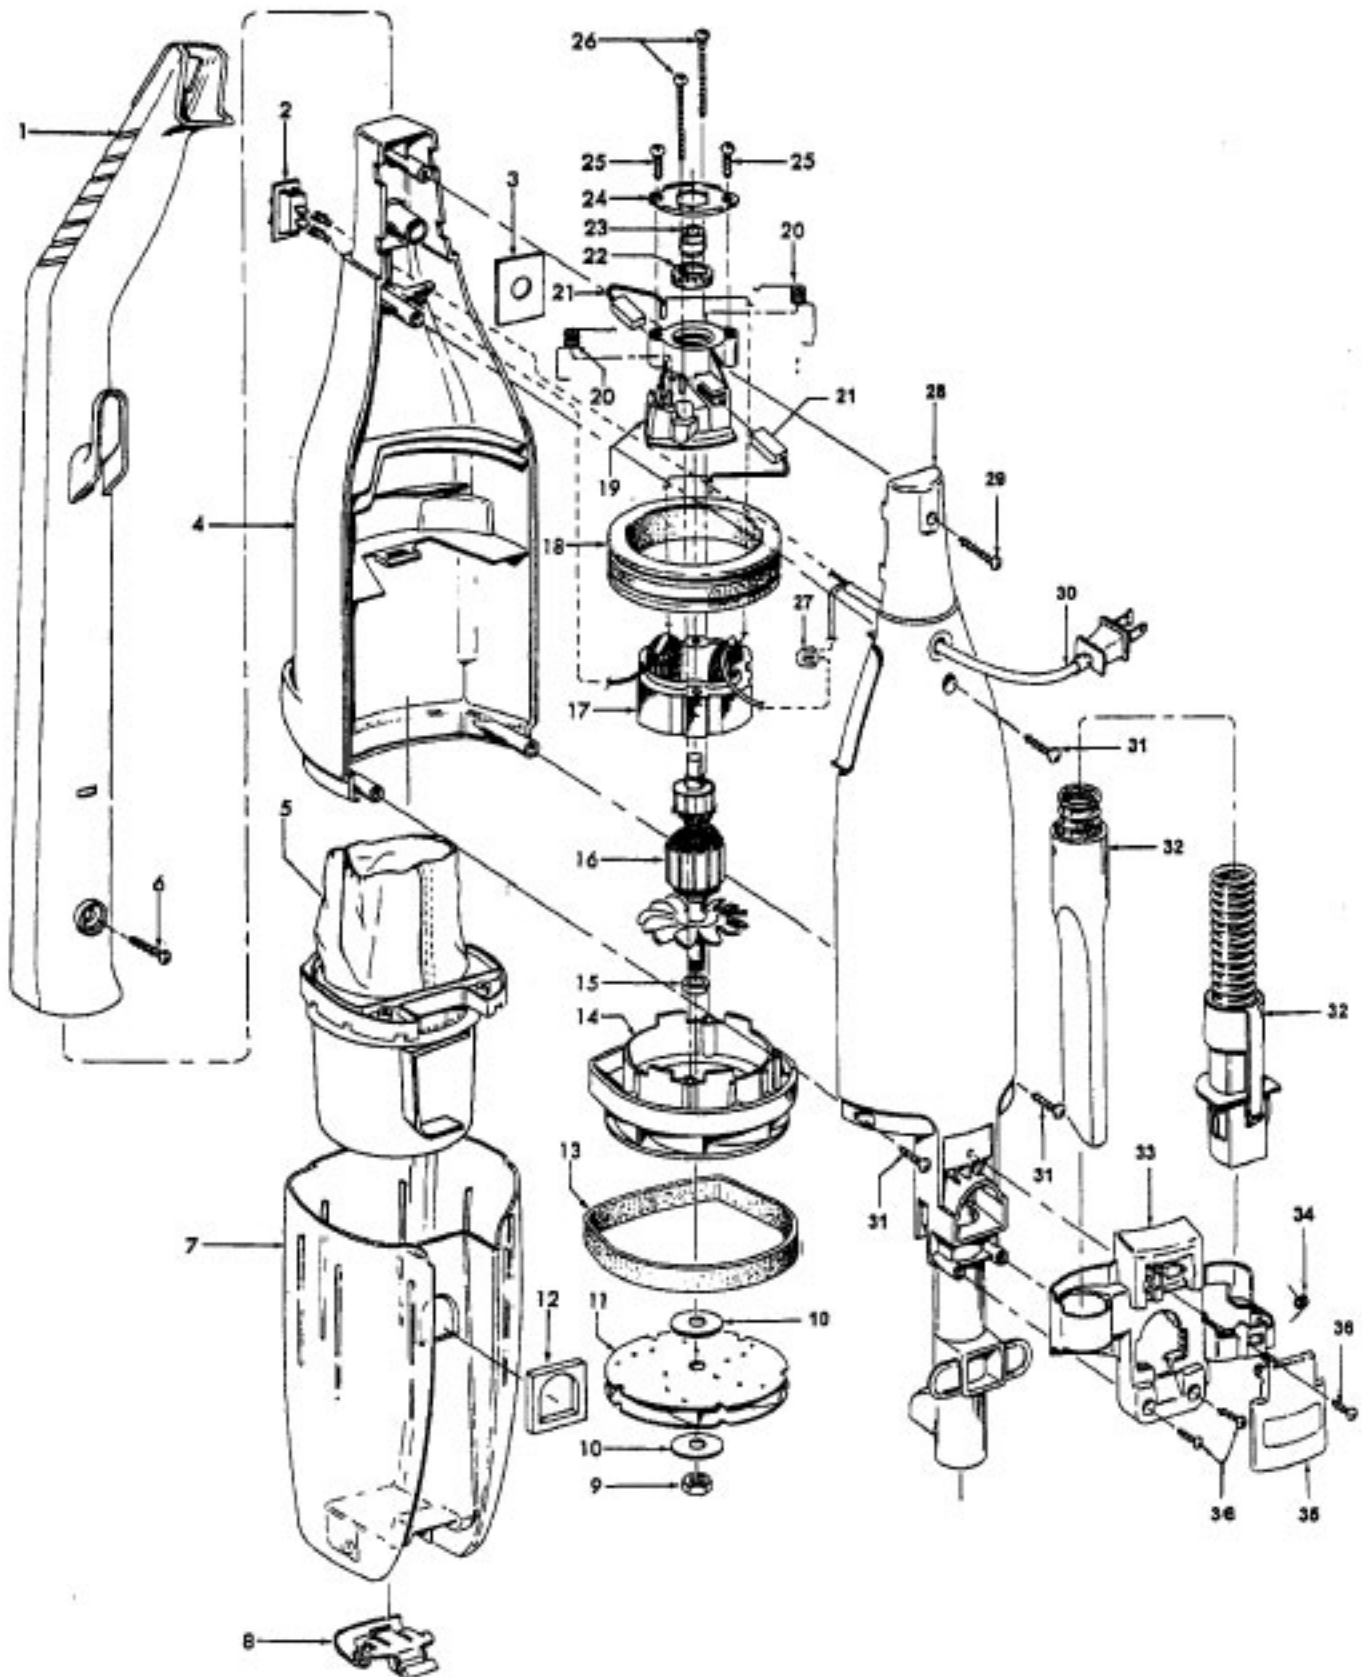

----- Manual continues below -----

Stick Cleaner - Sprint
Tempo

Model S2531, S2535
Model S2541, S2541-040, S2543, S2545

**Stick Cleaner - Sprint
Tempo**

Ref. No.	Part No.	Description
1	39454061	Handle
2	28161063	Switch
3	34144009	Insulator
4	37222003	Front Hsg. - AAY - S2531
	37222005	Front Hsg. - ABM -S2541, S2541-040
	37222009	Front Hsg. - ACL - S2535
	37222028	Front Hsg. - MU - S2543
	37222029	Front Hsg. - MR - S2545
5	43615073	Filter Assembly- early models w/o post
	43615087	Filter Assembly - with post - Cyclonic
6	21447236	Screw
7	43645046	Dirt Cup - AAN - Used with filter assembly w/o post (See note)
	43645047	Dirt Cup - with slot - (Inc. It. 8) Used with filter assembly with post
8	38153004	Latch - AG
9	21642021	Nut
10	21312818	Washer
11	43586019	Fan Assembly
12	38783022	Seal
13	34123048	Motor Support Seal
14	42193024	Motor Housing Assembly
15	31148011	Spacer
16	44731085	Armature Assembly
17	45312047	Field Assembly (incl. it. 21)
18	31195005	Motor Mount Insulator
19	37193026	Motor Brush Housing
20	38353014	Spring (2)
21	47313010	Motor Brush Assembly (includes 2 brushes and 2 crimps)

**Model S2531, S2535
Model S2541, S2541-040, S2543, S2545**

Ref. No.	Part No.	Description
22	21329108	Washer
23	24118214	Motor Bearing
24	36134006	Bearing Retainer
25	214793DA	Screw (2)
26	21479443	Screw (2)
27	27618508	Wire Connector
28	37222014	Rear Housing - ABE (incl. It. 12)
29	21447236	Screw
30	46363110	Attachment Cord
31	21447072	Screw
32	43491014	Hose Assembly
33	36433119	Tool Holder - ABE
34	38351018	Spring
35	37227002	Air Intake Door - ABE
36	21447124	Screw (3)

Ref. No.	Part No.	Description
1	38615024	Nozzle Tube - ABE
2	43414036	Rug & Fir Nozzle Assembly
3	31511004	Roller Axle (4)
4	38521018	Roller (4)
5	166650AY	+ Nozzle Tube Clamp
6	166648aW	+* Screw