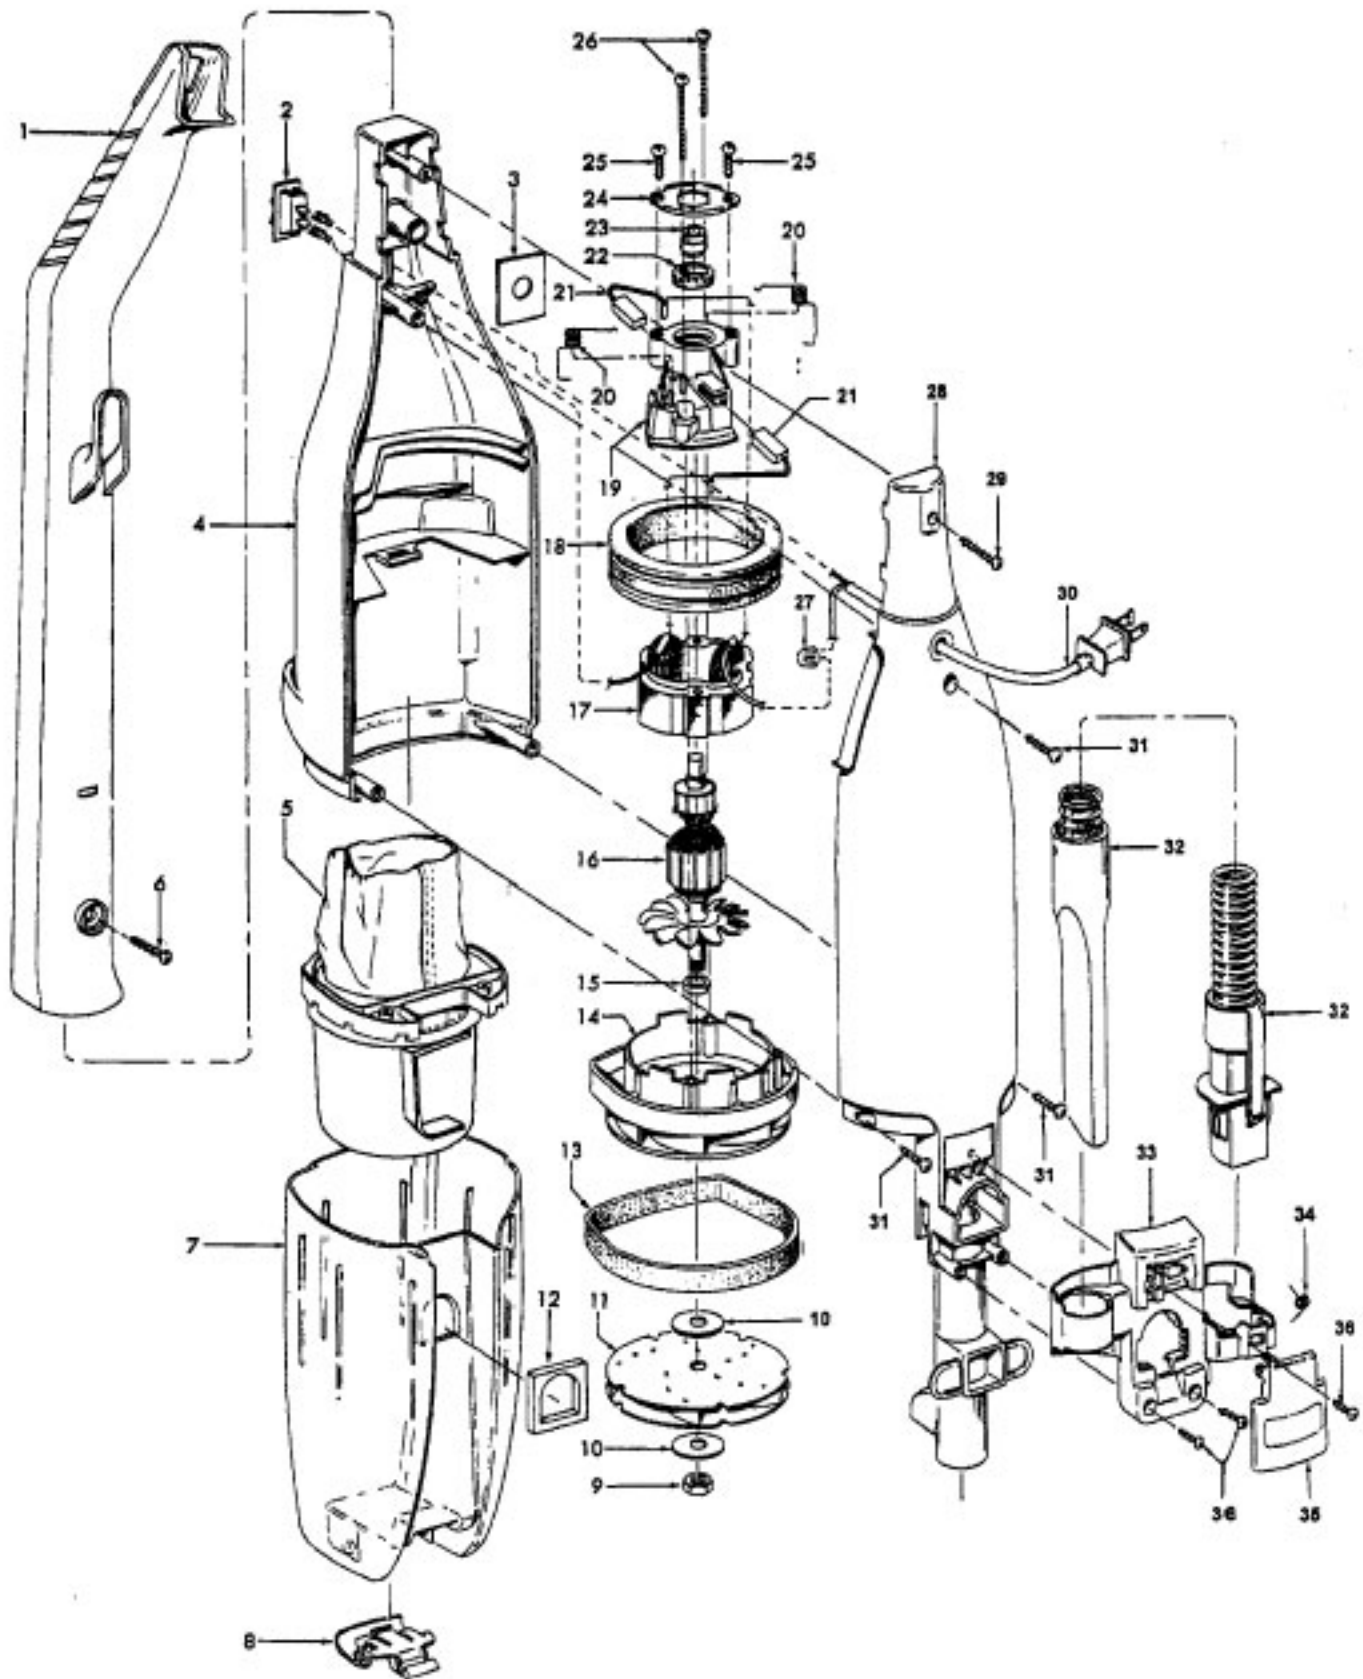

Stick Cleaner - Sprint  
Tempo

Model S2531, S2535  
Model S2541, S2541-040, S2543, S2545

**Stick Cleaner - Sprint  
Tempo**

Ref. No.	Part No.	Description
1	39454061	Handle
2	28161063	Switch
3	34144009	Insulator
4	37222003	Front Hsg. - AAY - S2531
	37222005	Front Hsg. - ABM -S2541, S2541-040
	37222009	Front Hsg. - ACL - S2535
	37222028	Front Hsg. - MU - S2543
	37222029	Front Hsg. - MR - S2545
5	43615073	Filter Assembly- early models w/o post
	43615087	Filter Assembly - with post - Cyclonic
6	21447236	Screw
7	43645046	Dirt Cup - AAN - Used with filter assembly w/o post (See note)
	43645047	Dirt Cup - with slot - (Inc. It. 8) Used with filter assembly with post
8	38153004	Latch - AG
9	21642021	Nut
10	21312818	Washer
11	43586019	Fan Assembly
12	38783022	Seal
13	34123048	Motor Support Seal
14	42193024	Motor Housing Assembly
15	31148011	Spacer
16	44731085	Armature Assembly
17	45312047	Field Assembly (incl. it. 21)
18	31195005	Motor Mount Insulator
19	37193026	Motor Brush Housing
20	38353014	Spring (2)
21	47313010	Motor Brush Assembly (includes 2 brushes and 2 crimps)

**Model S2531, S2535  
Model S2541, S2541-040, S2543, S2545**

Ref. No.	Part No.	Description
22	21329108	Washer
23	24118214	Motor Bearing
24	36134006	Bearing Retainer
25	214793DA	Screw (2)
26	21479443	Screw (2)
27	27618508	Wire Connector
28	37222014	Rear Housing - ABE (incl. It. 12)
29	21447236	Screw
30	46363110	Attachment Cord
31	21447072	Screw
32	43491014	Hose Assembly
33	36433119	Tool Holder - ABE
34	38351018	Spring
35	37227002	Air Intake Door - ABE
36	21447124	Screw (3)

Ref. No.	Part No.	Description
1	38615024	Nozzle Tube - ABE
2	43414036	Rug & Fir Nozzle Assembly
3	31511004	Roller Axle (4)
4	38521018	Roller (4)
5	166650AY	+ Nozzle Tube Clamp
6	166648aW	+* Screw