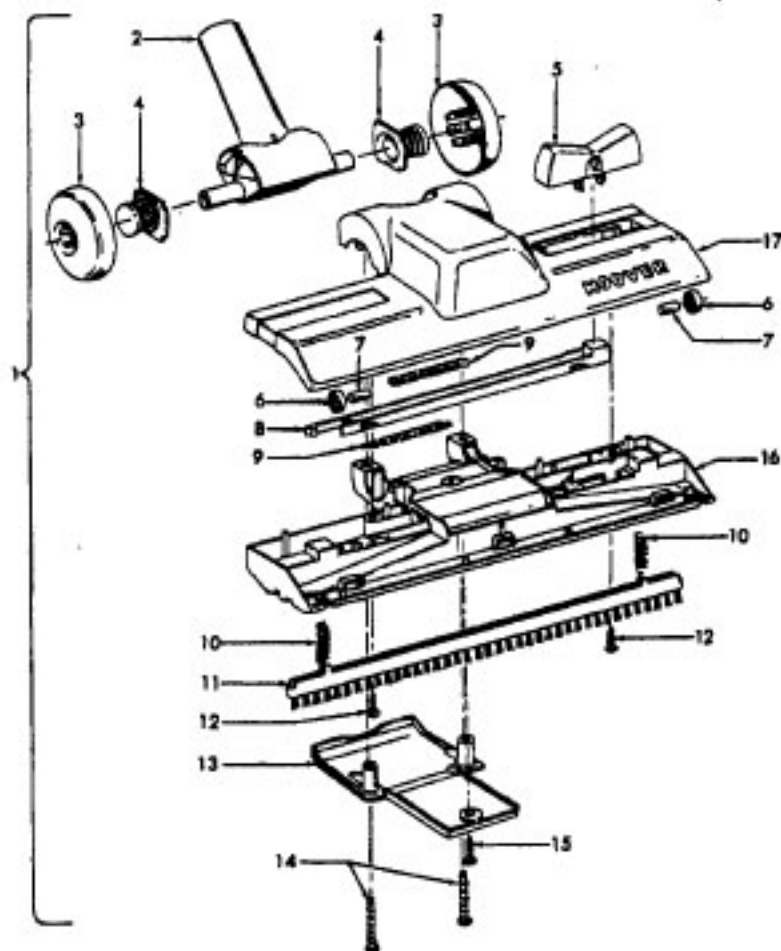

Note: When replacing early style Dirt Cup (43645046) with the late style Dirt Cup (43645047) you must also update the filter with the late style filter with post.

Rug & Floor Nozzle

Models S2141, S2147,
S2139-080, S2149, S2515,
S2541, S2551

Model S2155, S2543, S2545, S2561, S2571

**Models S2141, S2147, S2139-080,
S2149, S2515, S2541, S2541-040, S2551**

Ref. No.	Part No.	Description
1	Not Available	Standard Rug & Floor Nozzle - ABE(Use Dix. 43414180)
2	38646078	Nozzle Tube - ABE
3	38615182	Rug & Floor Nozzle - ABE
4	38521018	Roller (2)
5	31511004	Roller Axle-AY (2)
6	36414018	Brush Housing - MV
7	166649FW	Spring (2)
8	48443003	Brush Back Assem. - AG
9	21447203	Screw - Self Tapping (2)
10	38454004	Brush Back Lever - MV

Models S2155, S2543, S2545, S2561, S2571

Ref. No.	Part No.	Description
1	43414180	Deluxe Rug & Floor Nozzle Assem. - ABE
	43414182	Deluxe Rug & Floor Nozzle Assem. - ADJ - S2571
2	38646071	Nozzle Connector - ABE
	38646082	Nozzle Connector - AG - S2571
3	43244043	Wheel & Bearing Assem. (2) - ABR
4		Included w/Item 3
5	38434019	Pedal - ABN
	38434022	Pedal - AG - S2571
6	38521018	Roller (2)
7	31511004	Roller Axle - AY (2)
8	38451008	Slider - AG
9	34122013	Seal (2)
10	166649FW	Spring (2)
11	48443004	Brush Back Assem. - AG
12	21447203	Screw - Self Tapping (2)
13	36434005	Skid Plate - ABR
	36434006	Skid Plate - AG - S2571
14	21447020	Screw - Self Tapping (2)
15	21447203	Screw - Self Tapping
16	36414019	Brush Housing - ABR
	36414023	Brush Housing - AG - S2571
17	43414157	Rug & Floor Nozzle - ABE
	43414185	Rug & Floor Nozzle - ADJ - S2571