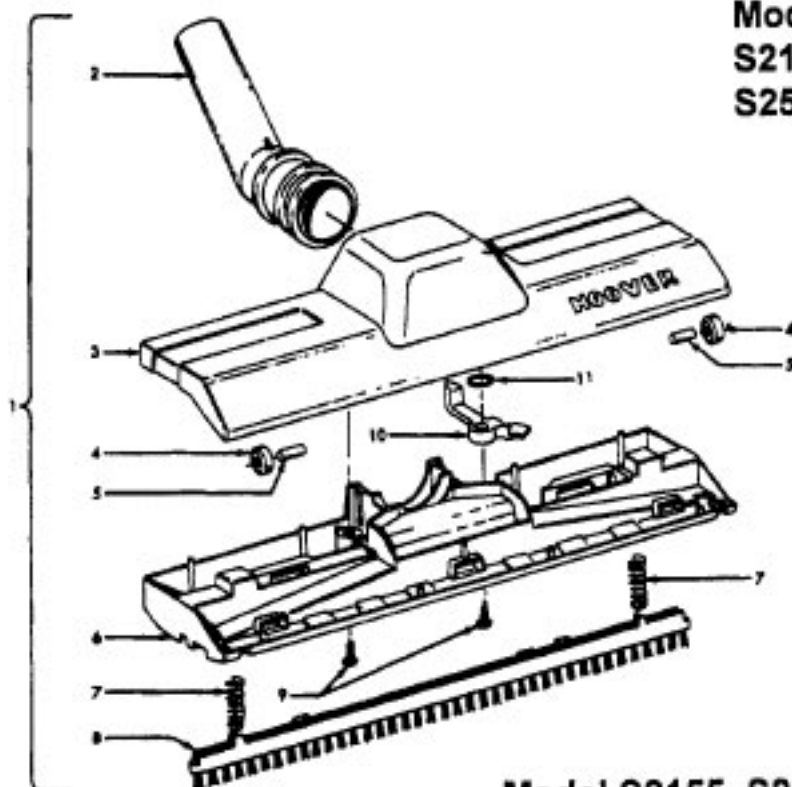

Rug & Floor Nozzle

Models S2141, S2147,
S2139-080, S2149, S2515,
S2541, S2551