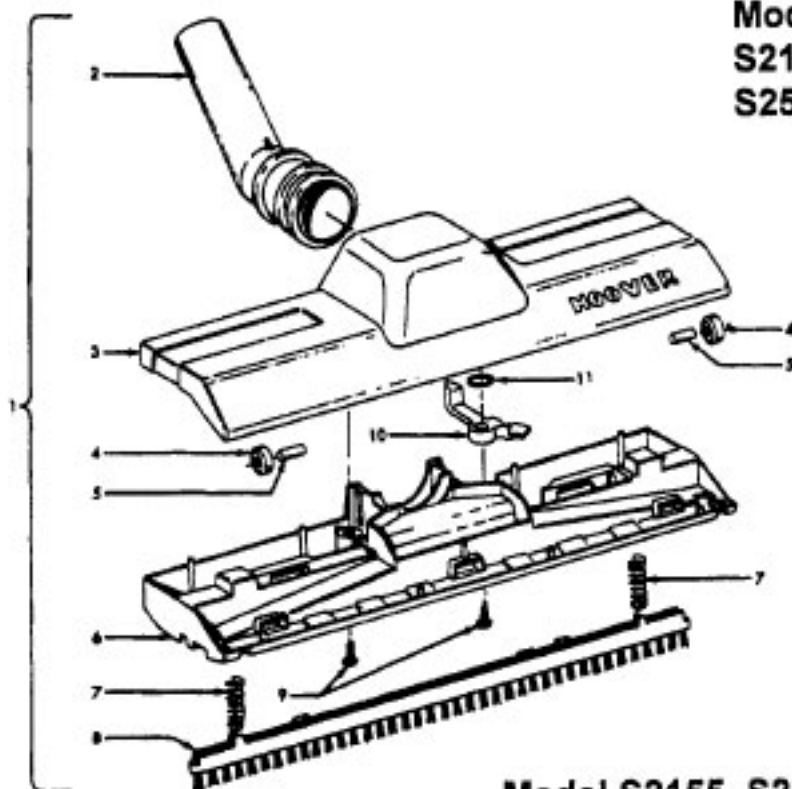

Rug & Floor Nozzle

Models S2141, S2147,
S2139-080, S2149, S2515,
S2541, S2551