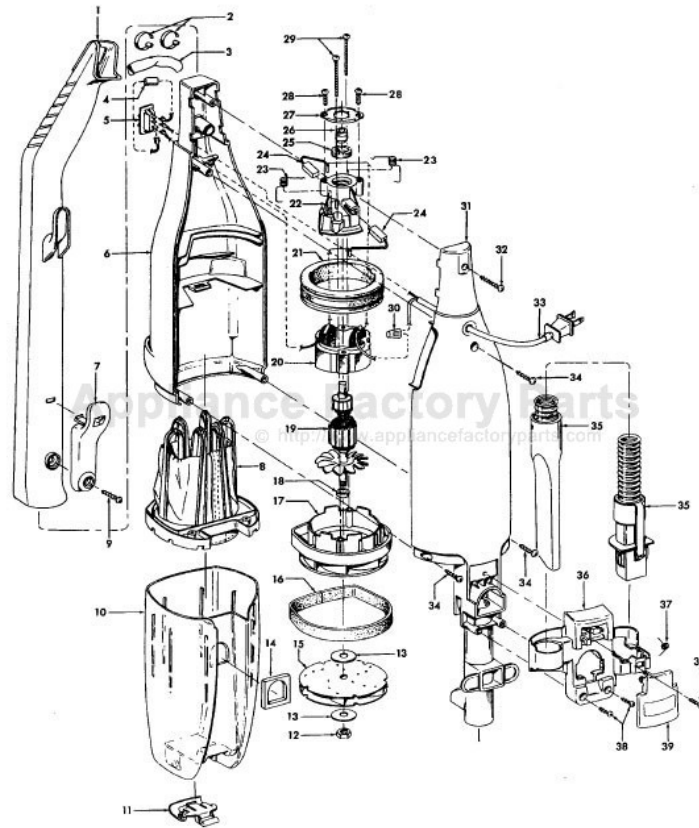

[Find Your HOOVER Vacuum Cleaner Parts - Select From 1456 Models](#)

----- Manual continues below -----