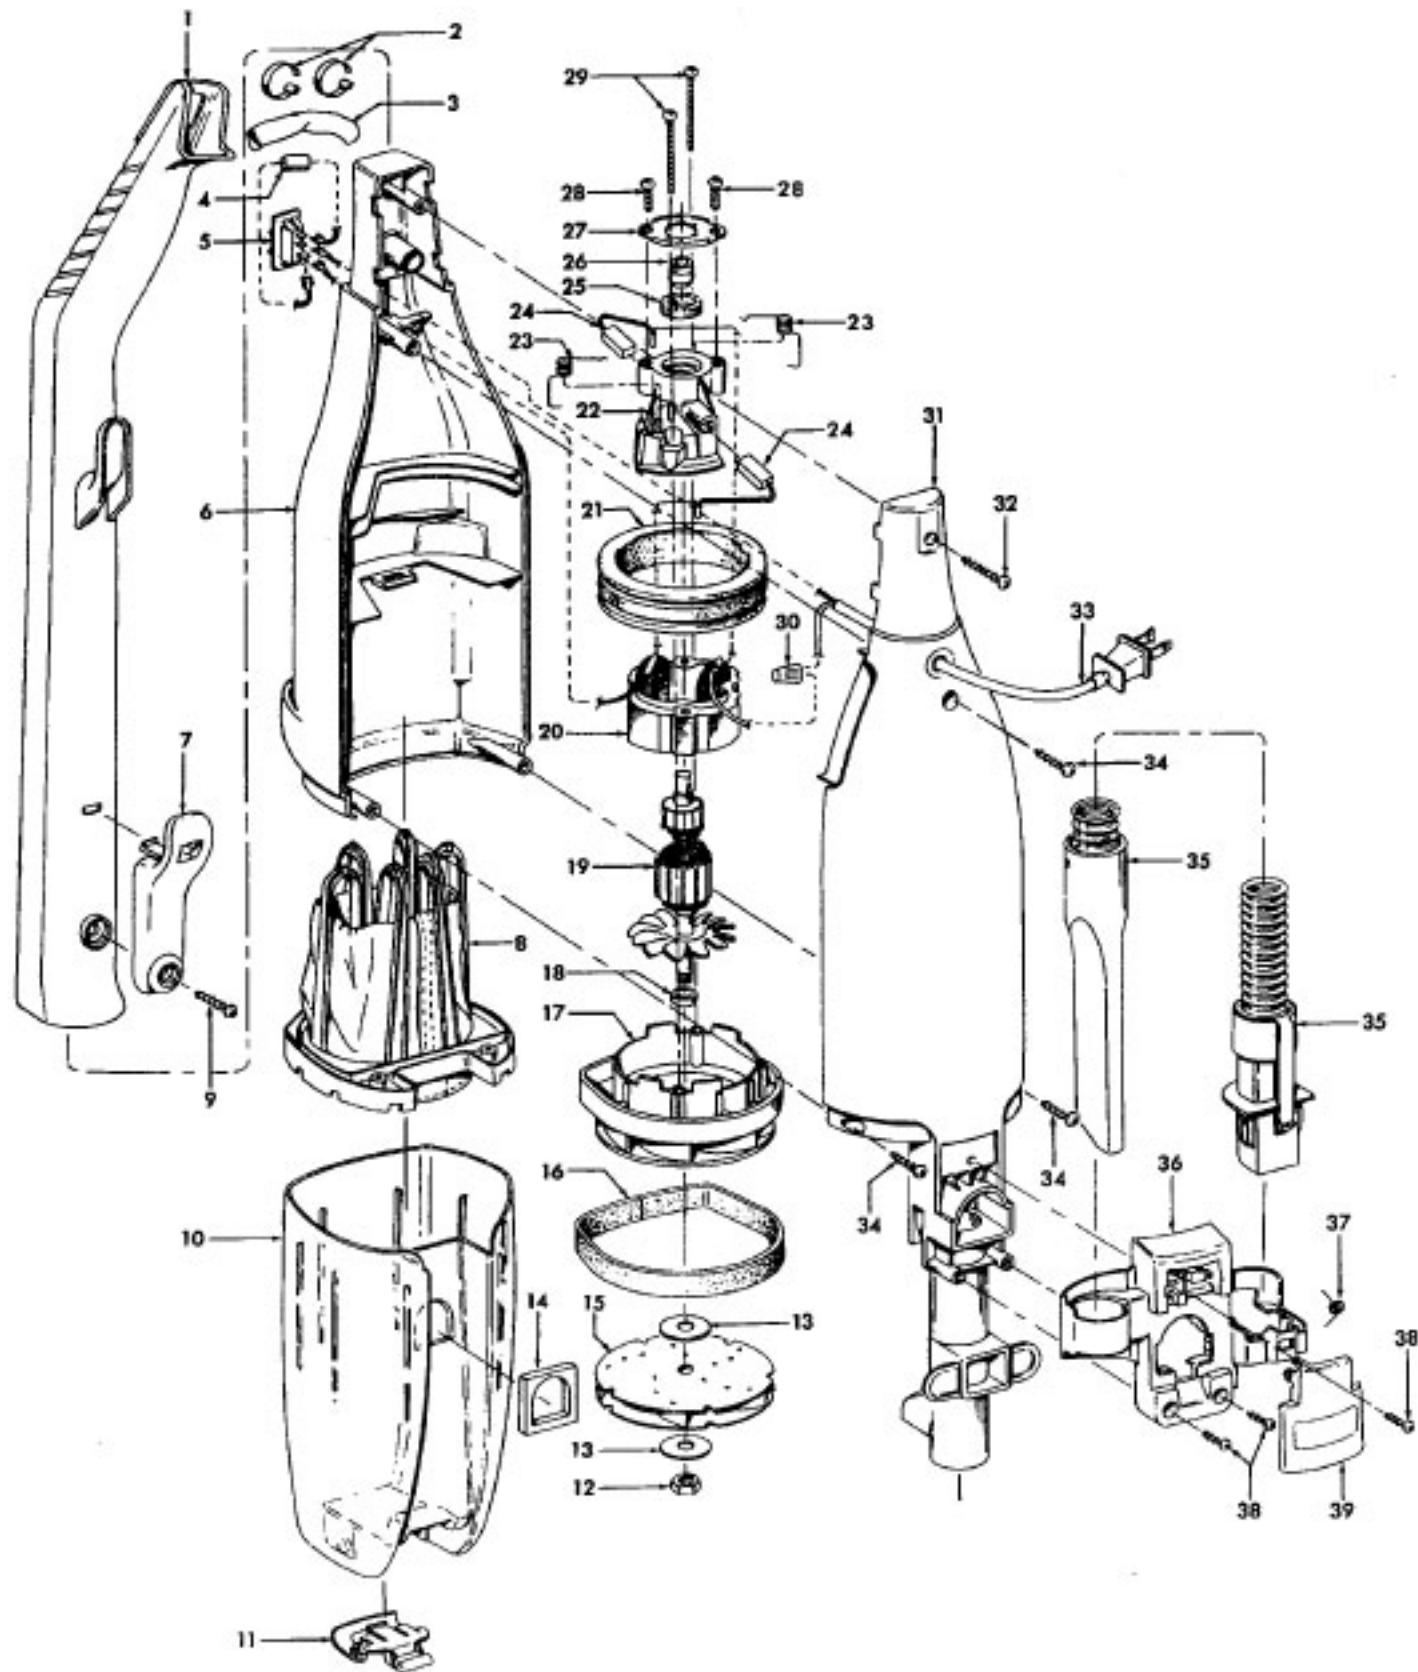

Stick Cleaner - Encore
Portapower
Hard Floor Bagless
Lightweight Stick

Model S2551
Model S2561
Model S2569
Model S2571

**Stick Cleaner - Encore
Portapower
Hard Floor Bagless
Lightweight Stick**

**Model S2551
Model S2561
Model S2569
Model S2571**

Ref. No.	Part No.	Description
1	39454061	Handle - S2551, S2561, S2569
	39454069	Handle - ADL - S2571
2	27479307	Wire Tie
3	66655405	Tubing
4	47831008	Diode Assembly
5	28164280	Switch
6	37222006	Front Housing - AG - S2551
	37222007	Front Housing - ABY - S2561
	37222027	Front Housing - JM - S2569
	37222024	Front Housing - ADJ - S2571
7	39442045	Hose Wrap
8	43615073	Filter Assembly- early models w/o post
	43615087	Filter Assembly - Cyclonic - w/ post
9	21447236	Screw
10	43645046	Dirt Cup - AAN - Used with filter assembly w/o post (See Note)
	43645047	Dirt Cup - With Slot - (Inc. It. 11) Used with filter assembly with post
	43645049	Dirt Cup - ADL - S2571 (Inc. item 11)
11	36153004	Latch - AG
12	21642021	Nut
13	21312818	Washer
14	38783022	Seal
15	43566012	Fan Assembly
	43566019	Fan Assembly
16	34123048	Motor Support Seal
17	42193024	Motor Housing Assembly
18	31148011	Spacer
19	44731085	Armature Assembly
20	45312047	Field Assembly (incl. it. 24)
21	31195005	Motor Mount Insulator
22	37193026	Motor Brush Housing
23	38353014	Spring (2)
24	47313010	Motor Brush Assembly (Includes 2 brushes and 2 crimps)

Ref. No.	Part No.	Description
25	21329108	Washer
26	24118214	Motor Bearing
27	36134006	Bearing Retainer
28	214793DA	Screw
29	21479443	Screw
30	27618508	Wire Connector
31	37222014	Rear Housing - ABE (incl. it. 14)
32	21447236	Screw
33	46363110	Attachment Cord
34	21447072	Screw (3)
35	43491014	Hose Assembly
	43491030	Hose Assembly - S2571
36	36433119	Tool Holder
37	38351018	Spring
38	21447124	*Screw
39	37227002	Air Intake Door

Items not illustrated

38765021	Secondary Filter
43414180	Rug & Fir Nozzle - S2551, S2561
43414182	Rug & Fir Nozzle - S2571
43414189	Hard Floor Brush - 14" - S2569

Packaging Material

56512176	Owners Manual
58134035	Carton
58364018	Cleaner Support
58242008	Nozzle Support

Note: When replacing early style Dirt Cup (43645046) with the late style Dirt Cup (43645047) you must also update the filter with the late style filter with post.