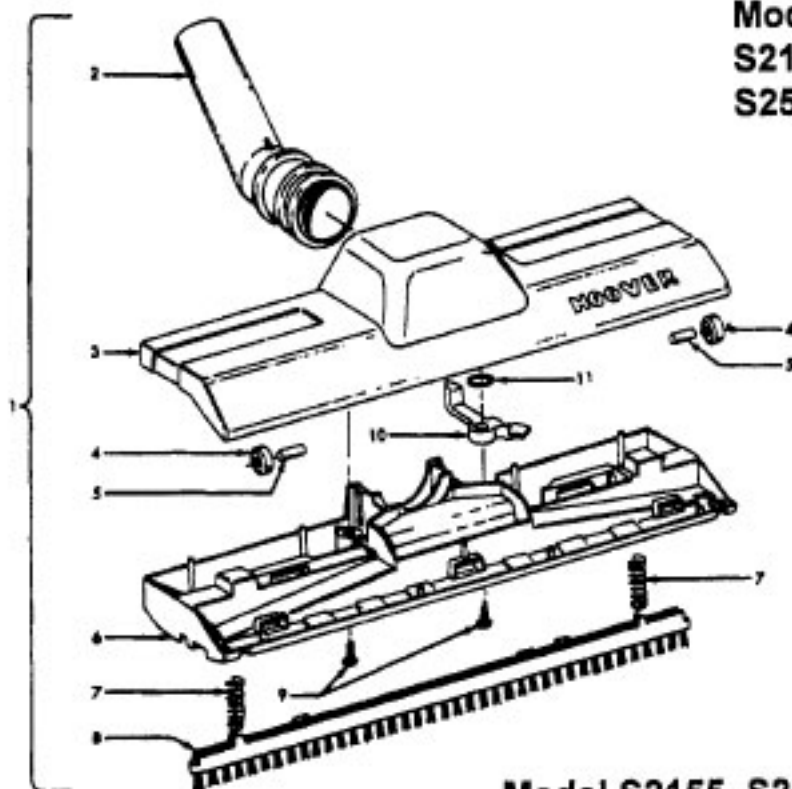

Rug & Floor Nozzle

**Models S2141, S2147,
S2139-080, S2149, S2515,
S2541, S2551**