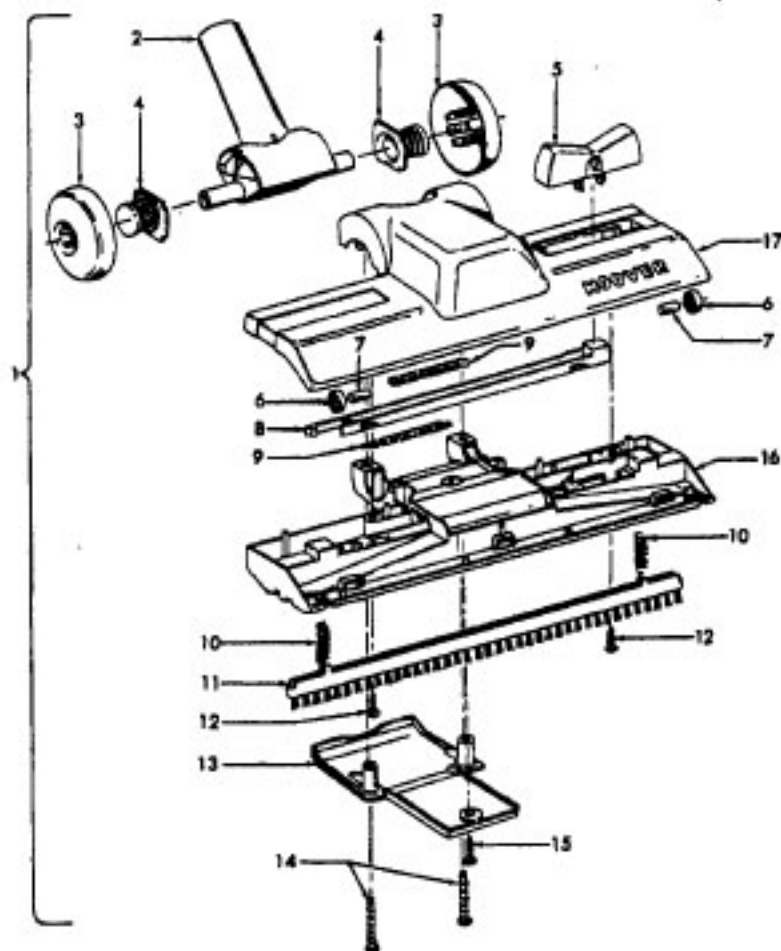

Note: When replacing early style Dirt Cup (43645046) with the late style Dirt Cup (43645047) you must also update the filter with the late style filter with post.

Rug & Floor Nozzle

**Models S2141, S2147,
S2139-080, S2149, S2515,
S2541, S2551**

Model S2155, S2543, S2545, S2561, S2571

**Models S2141, S2147, S2139-080,
S2149, S2515, S2541, S2541-040, S2551**

Ref. No.	Part No.	Description
1	Not Available	Standard Rug & Floor Nozzle - ABE(Use Dix. 43414180)
2	38646078	Nozzle Tube - ABE
3	38615182	Rug & Floor Nozzle - ABE
4	38521018	Roller (2)
5	31511004	Roller Axle-AY (2)
6	36414018	Brush Housing - MV
7	166649FW	Spring (2)
8	48443003	Brush Back Assem. - AG
9	21447203	Screw - Self Tapping (2)
10	38454004	Brush Back Lever - MV

Models S2155, S2543, S2545, S2561, S2571

Ref. No.	Part No.	Description
1	43414180	Deluxe Rug & Floor Nozzle Assem. - ABE
	43414182	Deluxe Rug & Floor Nozzle Assem. - ADJ - S2571
2	38646071	Nozzle Connector - ABE
	38646082	Nozzle Connector - AG - S2571
3	43244043	Wheel & Bearing Assem. (2) - ABR
4		Included w/Item 3
5	38434019	Pedal - ABN
	38434022	Pedal - AG - S2571
6	38521018	Roller (2)
7	31511004	Roller Axle - AY (2)
8	38451008	Slider - AG
9	34122013	Seal (2)
10	166649FW	Spring (2)
11	48443004	Brush Back Assem. - AG
12	21447203	Screw - Self Tapping (2)
13	36434005	Skid Plate - ABR
	36434006	Skid Plate - AG - S2571
14	21447020	Screw - Self Tapping (2)
15	21447203	Screw - Self Tapping
16	36414019	Brush Housing - ABR
	36414023	Brush Housing - AG - S2571
17	43414157	Rug & Floor Nozzle - ABE
	43414185	Rug & Floor Nozzle - ADJ - S2571