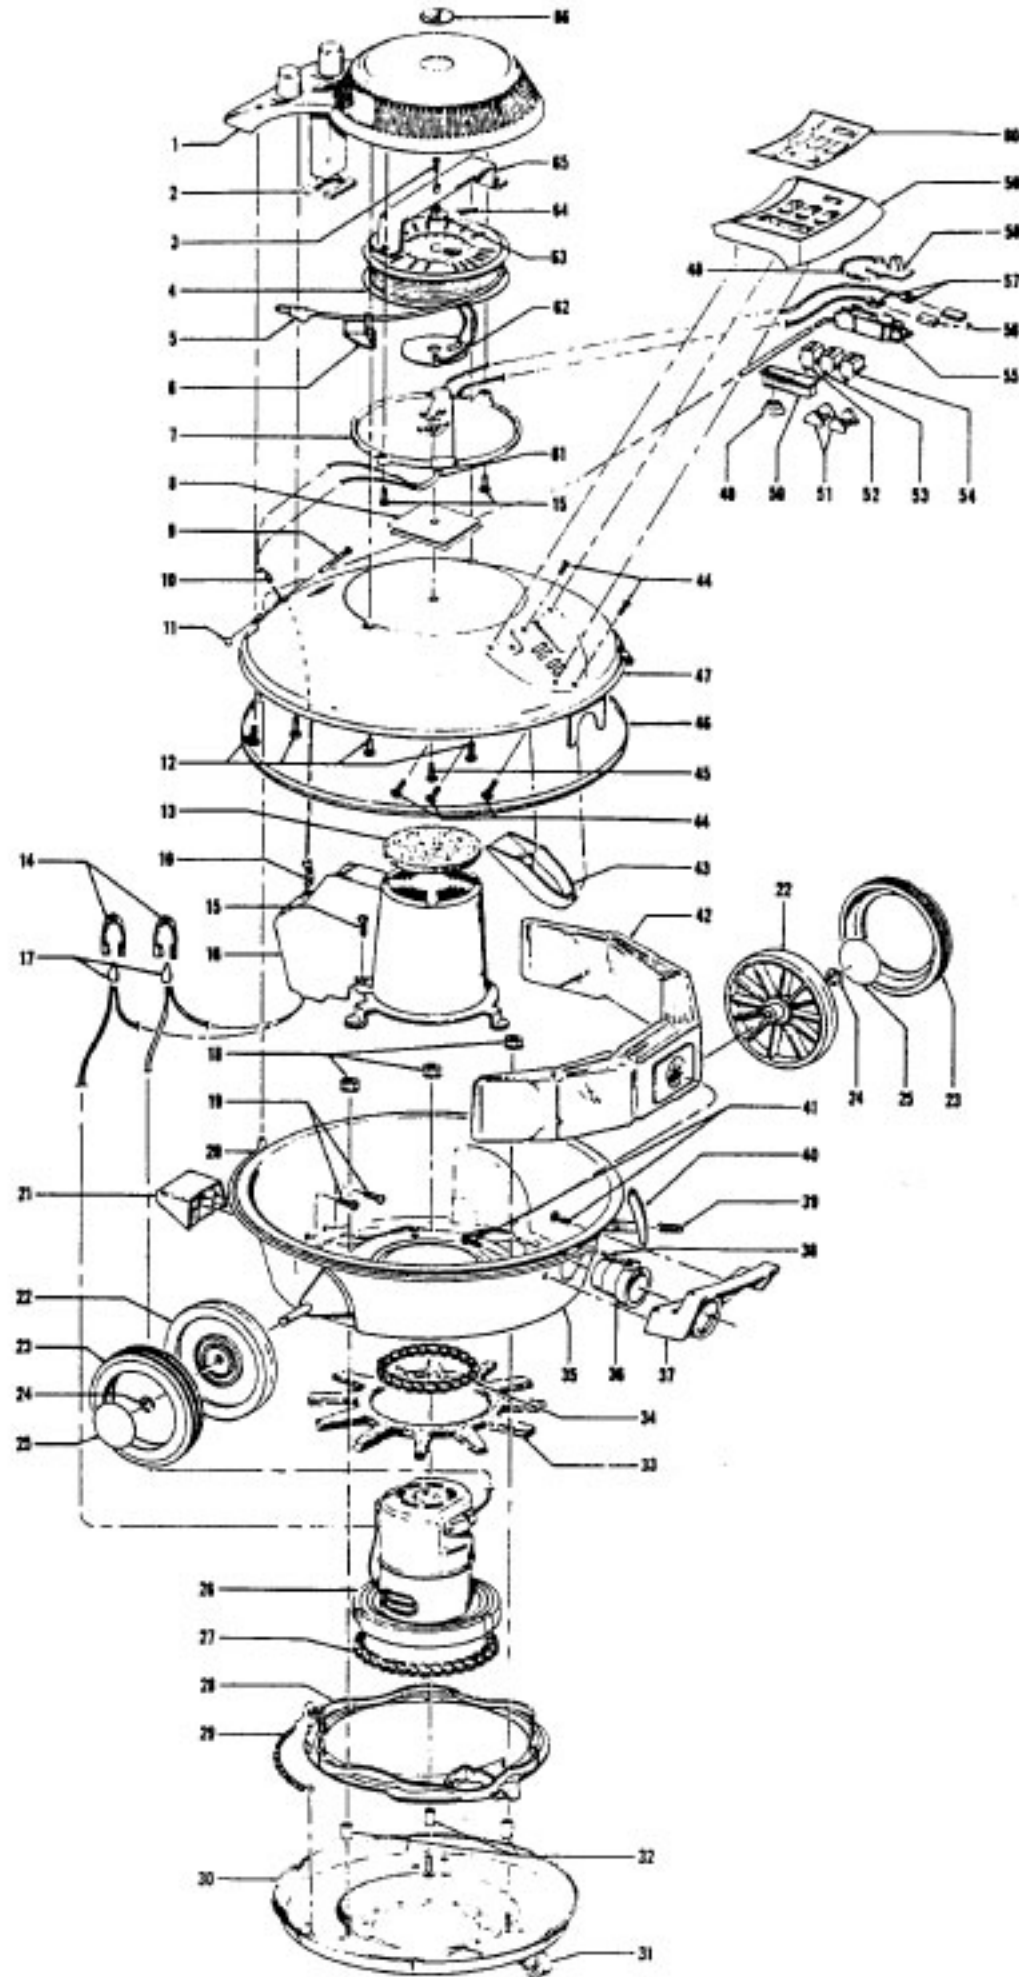

----- Manual continues below part list -----

Available Replacement Parts for HOOVER S3001

H-4010009H	PAPER BAG, 3 PK
H-43414064	DUSTING BRUSH (ONE PEICE)

Celebrity

Ref. No.	Part No.	Description
1	170367JM	Cord Reel Housing - S3001
	37215065	Cord Reel Housing - JM - S3001 -001
	170334AG	Gasket
3	19765	Screw
4	46831015	Cord Reel Comp.
5	46383303	Cord - S3001
	46363146	Attach. Cord - S3001 -001
6	170368JM	Plug Insert
7	47348007	Brush Block Comp.
8	34165002	Brush Block Insulator (2)
9	47938	Pin
10	27482227	Strain Relief (2)
11	43123AV	Ring
12	12619	Screw (4)
13	170332BZ	Secondary Filter
14	161881	Terminal Lock (2)
15	17001FW	Screw (4)
16	37196030	Motor Cover - JM
17	48969	Wire Nut (2)
18	21652003	Hex Nut (3)
19	21447014	Screw (2)
20	170331JJ	Tubing (Cover)
21	170359JJ	Rear Rest Pad
	170359FP	Rear Rest Pad
22	160108PH	Wheel (2)
23	161448AG	Tire Tread (2)
24	160017	Lock Ring (2)
25	169242	Wheel Cover (2)
26	43177001	Motor Comp.
27	169294	Motor Mount - Lower
28	170374JM	Blower Valve
29	170339	Spring
30	41421129	Bottom Pan Comp. - S3001
	41421026	Bottom Pan Comp. - ET - S3001 -001
31	23737202	Caster Wheel Assm.
32	31721004	Spacer (3)
33	31194005	Muffler
34	169293	Motor Mount - Upper
35	42213033	Intermediate Shell Comp. - S3001
	42213034	Intermediate Shell Comp. - ET - S3001 -001
36	170358AG	Bag Connector Collar
37	39457006	Handle - S3001 -001
38	170328	Tube - Bag Collar
39	48512FW	Latch Link Spring
40	16439JJ	Shell Cover Latch
	16439JX	Shell Cover Latch
41	166735EF	Screw (2)