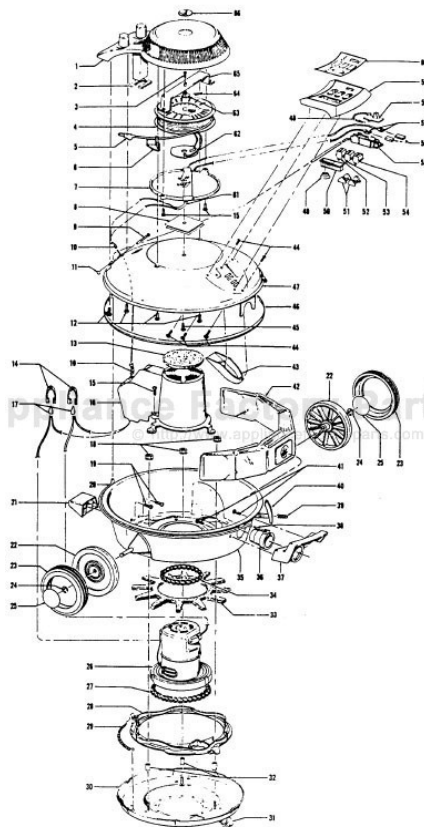

[Find Your HOOVER Vacuum Cleaner Parts - Select From 1456 Models](#)

----- Manual continues below part list -----