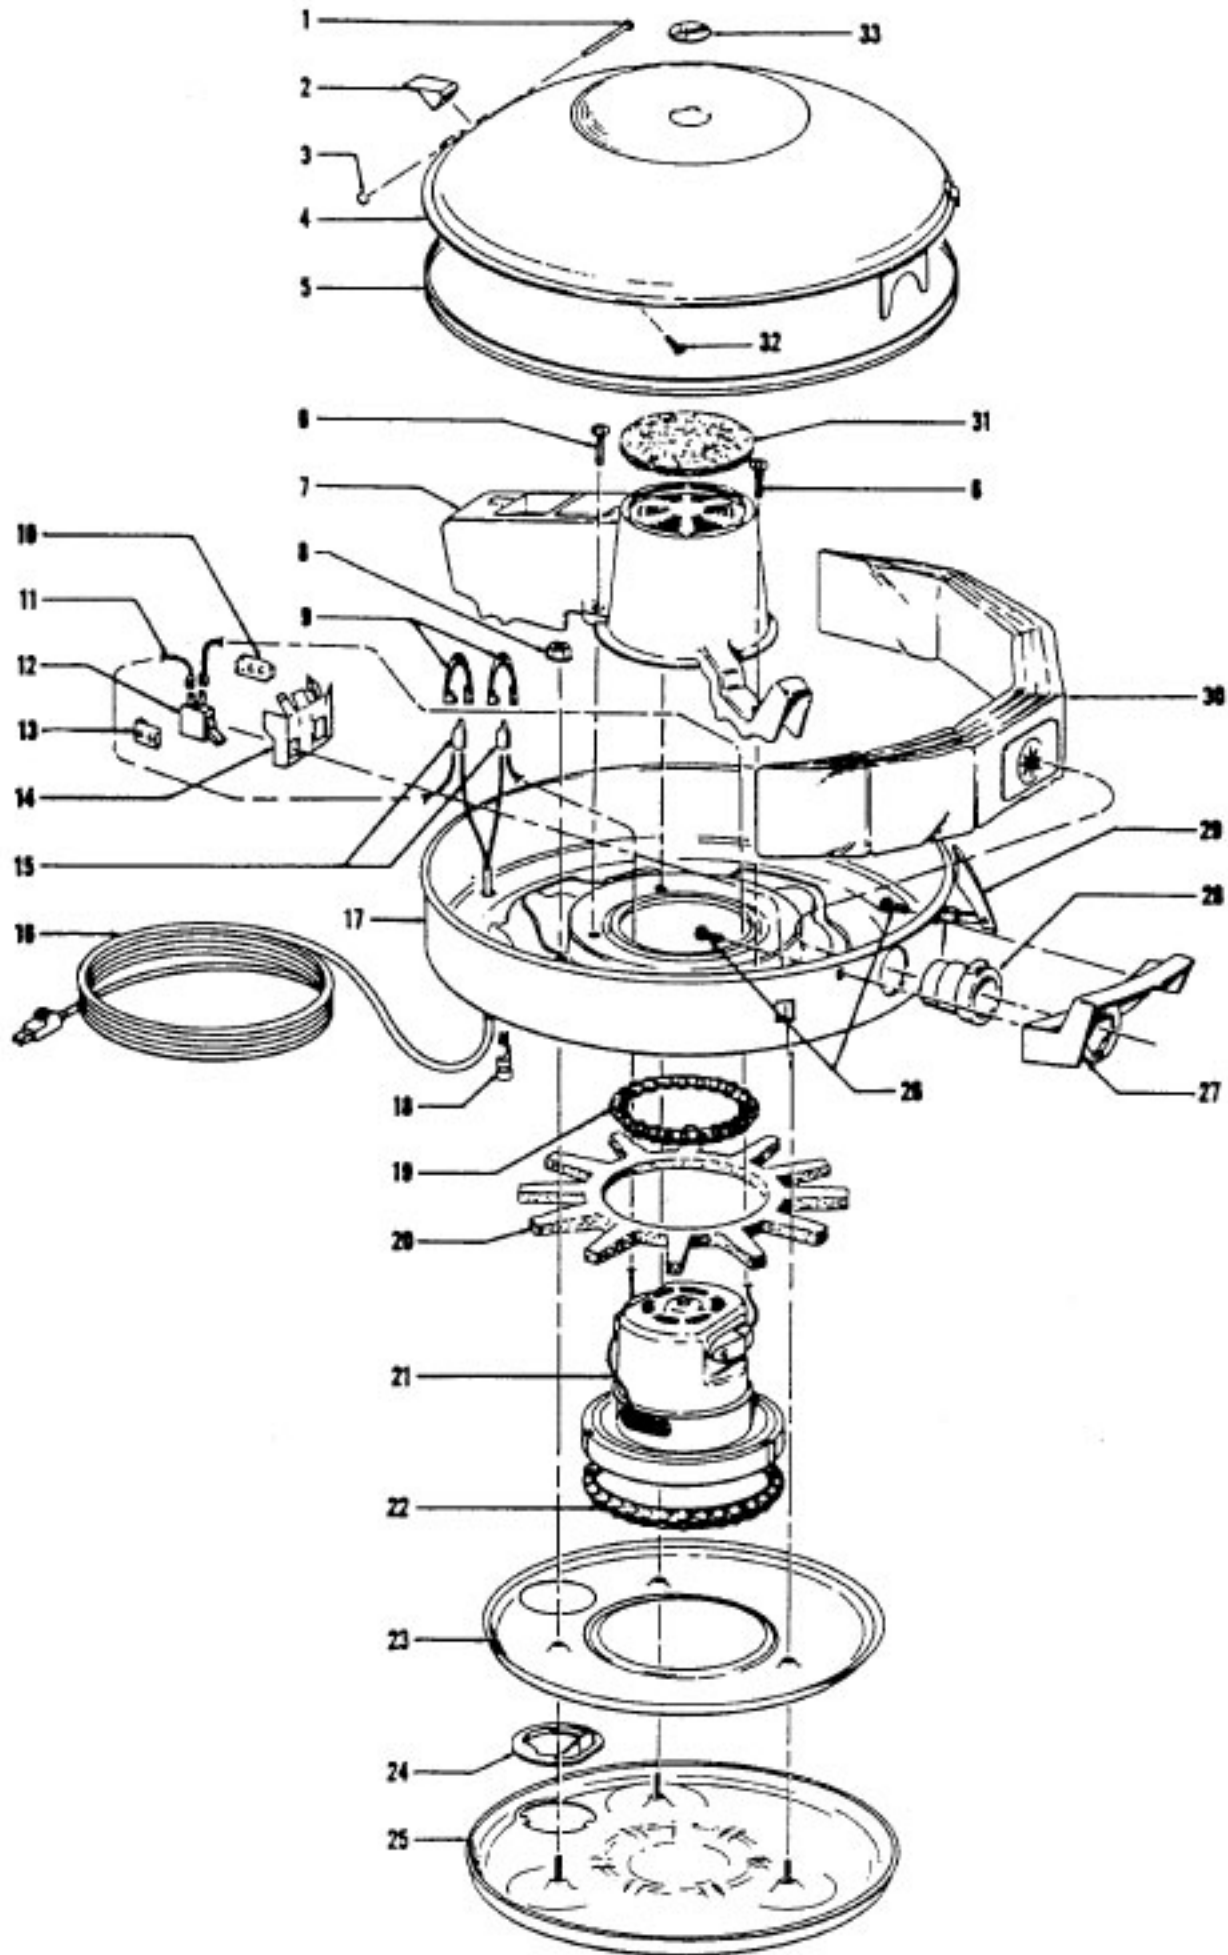

Celebrity

Models S3005, S3005-001, S3005-020, S3005-030, S3159, S3167

Ref. No.	Part No.	Description
1	47938	Pin
2	170362JM	Cord Clip
3	48123	Ring
4	42211161	Upper Shell - EW
	42211059	Upper Shell - EW - S3159
	42211048	Upper Shell - JX - S3167
5	170361JM	Furniture Guard
6	17001FW	Screw (3)
7	170377JM	Motor Cover
8	21652003	Nut - Hex (3)
9	161881	Terminal Lock (2)
10	13312	Switch Retaining Clamp (Metal)
	36131003	Switch Cover - R.H. (Plastic)
11	170333	Lead Wire - White
12	12971	Switch
13	13313	Switch Retaining Clamp (Metal)
	36131002	Switch Cover - L.H. (Plastic)
14	34353001	Switch Insulation
15	48969	Wire Nut (2)
16	46363195	Cord
17	42213038	Intermediate Shell - JJ
	42213040	Intermediate Shell - JR
18	27482227	Strain Relief Bushing
	27482120	Strain Relief Bushing - S3005-001
19	169293	Motor Mount - Upper
20	31194005	Muffler

Ref. No.	Part No.	Description
21	43177008	Motor - (P - 39)
22	169294	Motor Mount - Lower
23	37215097	Intake Pan
24	170382JM	Blower Adapter
25	41421189	Bottom Pan - JR - S3159
	41421122	Bottom Pan - JJ
26	166735EF	Screw (2)
27	39457006	Handle
28	170352AG	Bag Collar Connector
29	16439JX	Shell Cover Latch
30	4010009H	Throw Away Bag (3 Pk.)
31	170332BZ	Secondary Filter
32	13533	Screw (Cord Clip)
33	51661008	Medallion

PACKAGING MATERIAL

58177087	Carton
58259001	Top Support
58271001	Bottom Support
56513006	Owner Manual
56513109	Owner Manual - S3159

ITEMS NOT ILLUSTRATED

170351AW	Hinge Leaf Upper (Upper Shell)