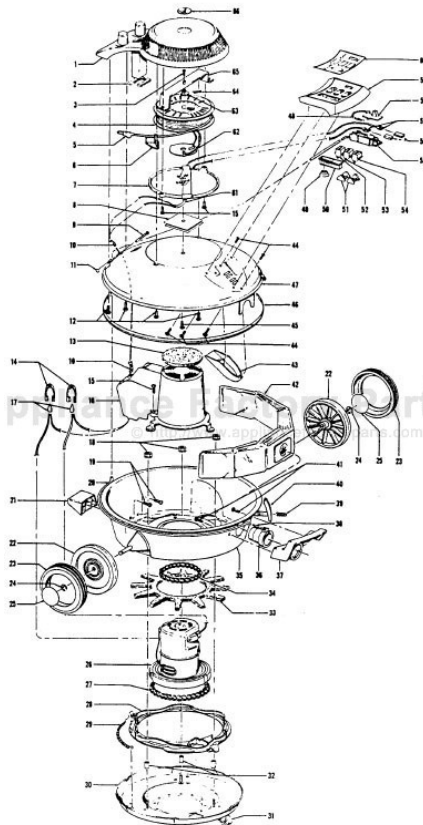

[Find Your HOOVER Vacuum Cleaner Parts - Select From 1456 Models](#)

----- Manual continues below part list -----