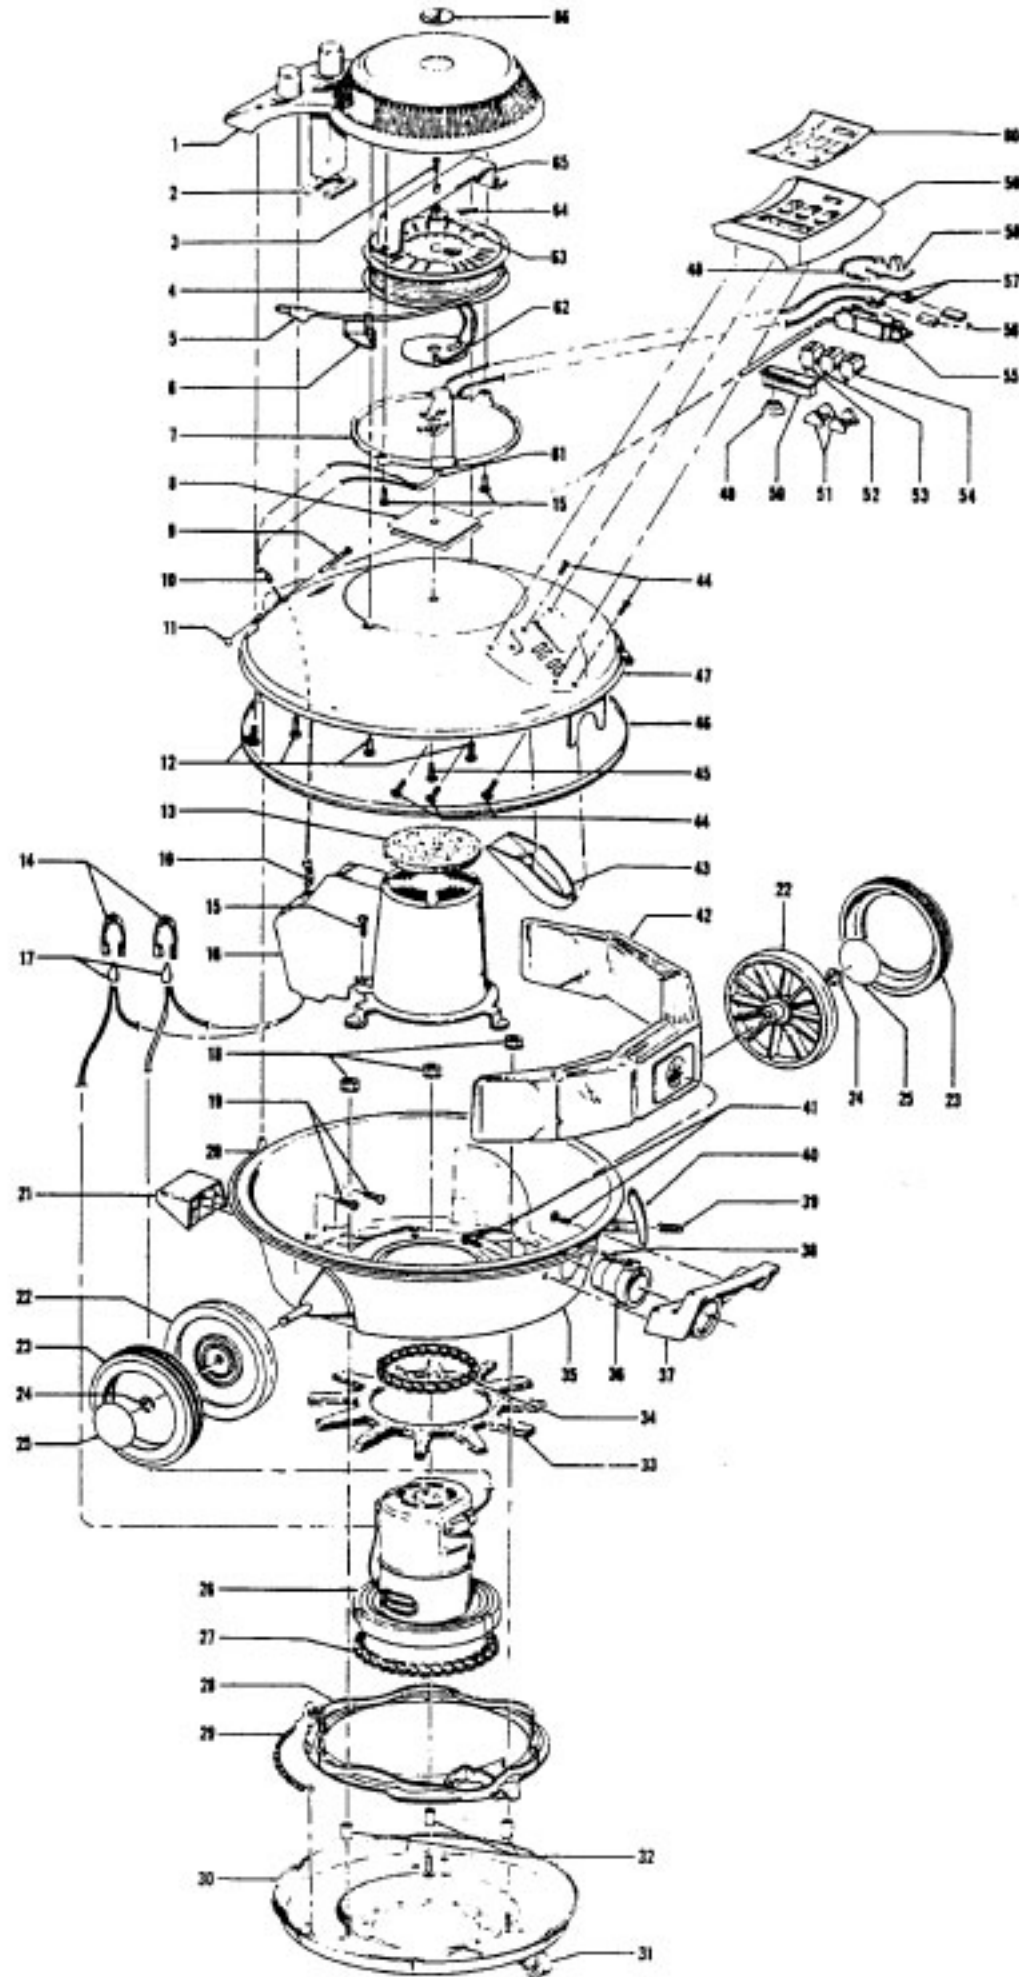

----- Manual continues below part list -----

Available Replacement Parts for HOOVER S3001-001

H-4010009H	PAPER BAG, 3 PK
H-43414064	DUSTING BRUSH (ONE PEICE)

Celebrity

Ref. No.	Part No.	Description
1	170367JM	Cord Reel Housing - S3001
	37215065	Cord Reel Housing - JM - S3001 -001
	170334AG	Gasket
3	19765	Screw
4	46831015	Cord Reel Comp.
5	46383303	Cord - S3001
	46363146	Attach. Cord - S3001 -001
6	170368JM	Plug Insert
7	47348007	Brush Block Comp.
8	34165002	Brush Block Insulator (2)
9	47938	Pin
10	27482227	Strain Relief (2)
11	43123AV	Ring
12	12619	Screw (4)
13	170332BZ	Secondary Filter
14	161881	Terminal Lock (2)
15	17001FW	Screw (4)
16	37196030	Motor Cover - JM
17	48969	Wire Nut (2)
18	21652003	Hex Nut (3)
19	21447014	Screw (2)
20	170331JJ	Tubing (Cover)
21	170359JJ	Rear Rest Pad
	170359FP	Rear Rest Pad
22	160108PH	Wheel (2)
23	161448AG	Tire Tread (2)
24	160017	Lock Ring (2)
25	169242	Wheel Cover (2)
26	43177001	Motor Comp.
27	169294	Motor Mount - Lower
28	170374JM	Blower Valve
29	170339	Spring
30	41421129	Bottom Pan Comp. - S3001
	41421026	Bottom Pan Comp. - ET - S3001 -001
31	23737202	Caster Wheel Assm.
32	31721004	Spacer (3)
33	31194005	Muffler
34	169293	Motor Mount - Upper
35	42213033	Intermediate Shell Comp. - S3001
	42213034	Intermediate Shell Comp. - ET - S3001 -001
36	170358AG	Bag Connector Collar
37	39457006	Handle - S3001 -001
38	170328	Tube - Bag Collar
39	48512FW	Latch Link Spring
40	16439JJ	Shell Cover Latch
	16439JX	Shell Cover Latch
41	166735EF	Screw (2)