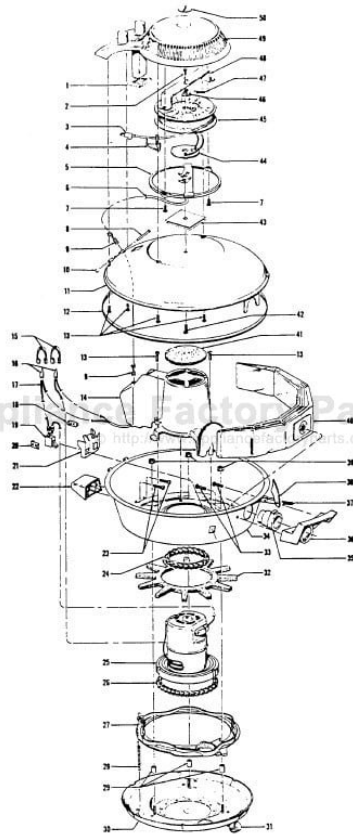

[Find Your HOOVER Vacuum Cleaner Parts - Select From 1456 Models](#)

----- Manual continues below part list -----