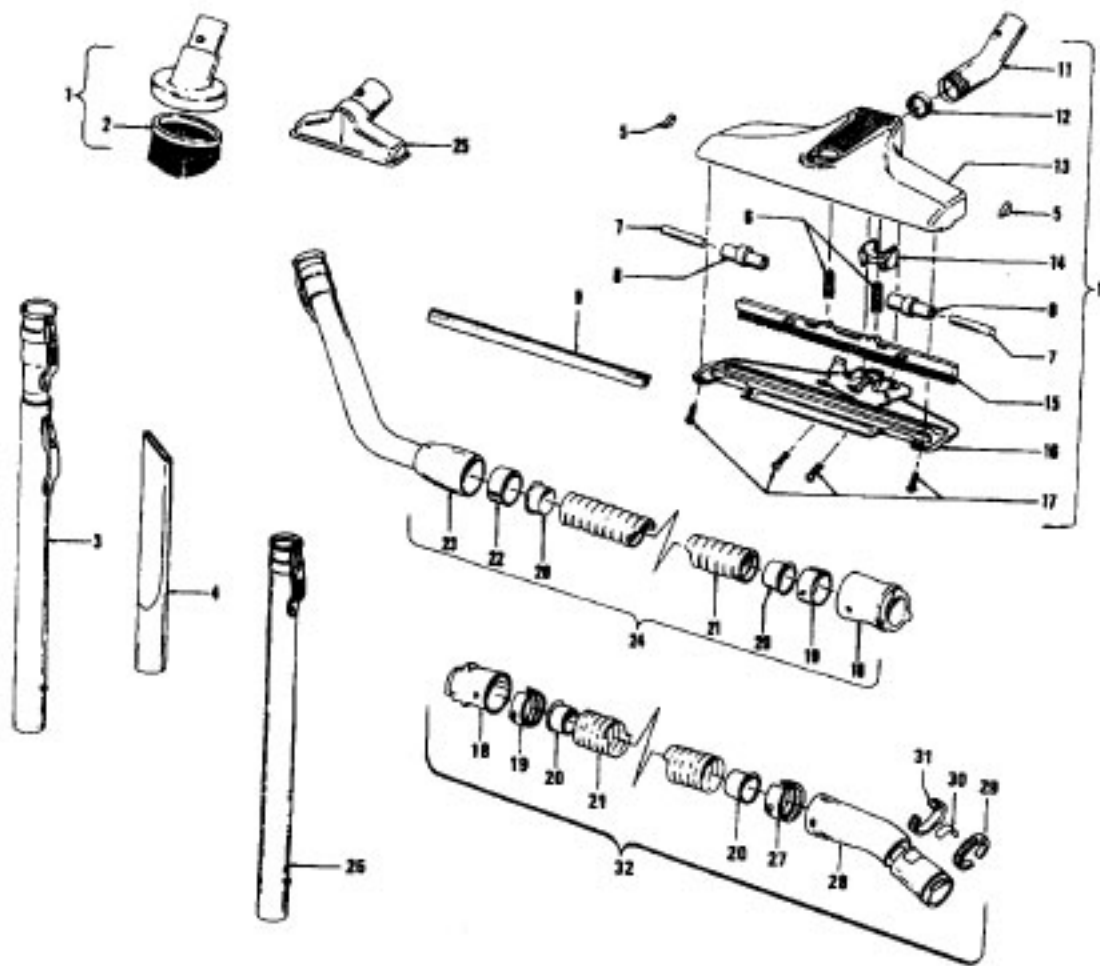

Cleaning Tools

Models S3003, S3003-001, S3003-030 S3073, S3073-030

Ref. No.	Part No.	Description	Ref. No.	Part No.	Description
1	161851JM	Dusting Brush Comp.	17	12955	Screw (4)
	43414064	Dusting Brush (One Piece)	18	32855003	Hose Connector
	13263BZ	Brush (Use w/161851JM)	19	12615BZ	Hose Connector Collar
3	43458001	Extension Wand	20	32156010	Hose Sleeve (2)
4	38617017	Crevice Tool	21	43434213	Hose Complete
	13261AY	Rib Shoe (2)	22	12704BZ	Hose Grip Collar
6	15963FW	Spring (2)	23	43466044	Hose Grip - AAP S/C
7	13272	Roller Shaft (2)	24	43434003	Hose Assm. (All except - S3003-030, S3073-030) (Use 43434191)
8	13157AG	Roller (2)	25	43414057	Furniture Nozzle Assm.
9	13259PH	Litter Picker	26	43453027	Ext. Tube - S3003-030, S3073-030
10	43414101	Rug & Floor Nozzle Comp.	27	36116006	Hose Connector Collar
11	13156T	Nozzle Connector Tube - S3003	28	43466044	Hose Grip - AAP S/C
	43463012	Nozzle Connector Tube	29	36153009	Latch Ring
12	13267	Gasket	30	51869006	Hose Connector Label
13	35615031	Rug & Floor Nozzle Only - S3003	31	38711006	Suction Control Ring
	38615156	Rug & Floor Nozzle Only	32	43434191	Hose Comp. - S3003-030, S3073-030
14	161413	Retainer			
15	16184	Brush Back Assm.			
16	42246002	Bottom Plate - Edge Cleaning