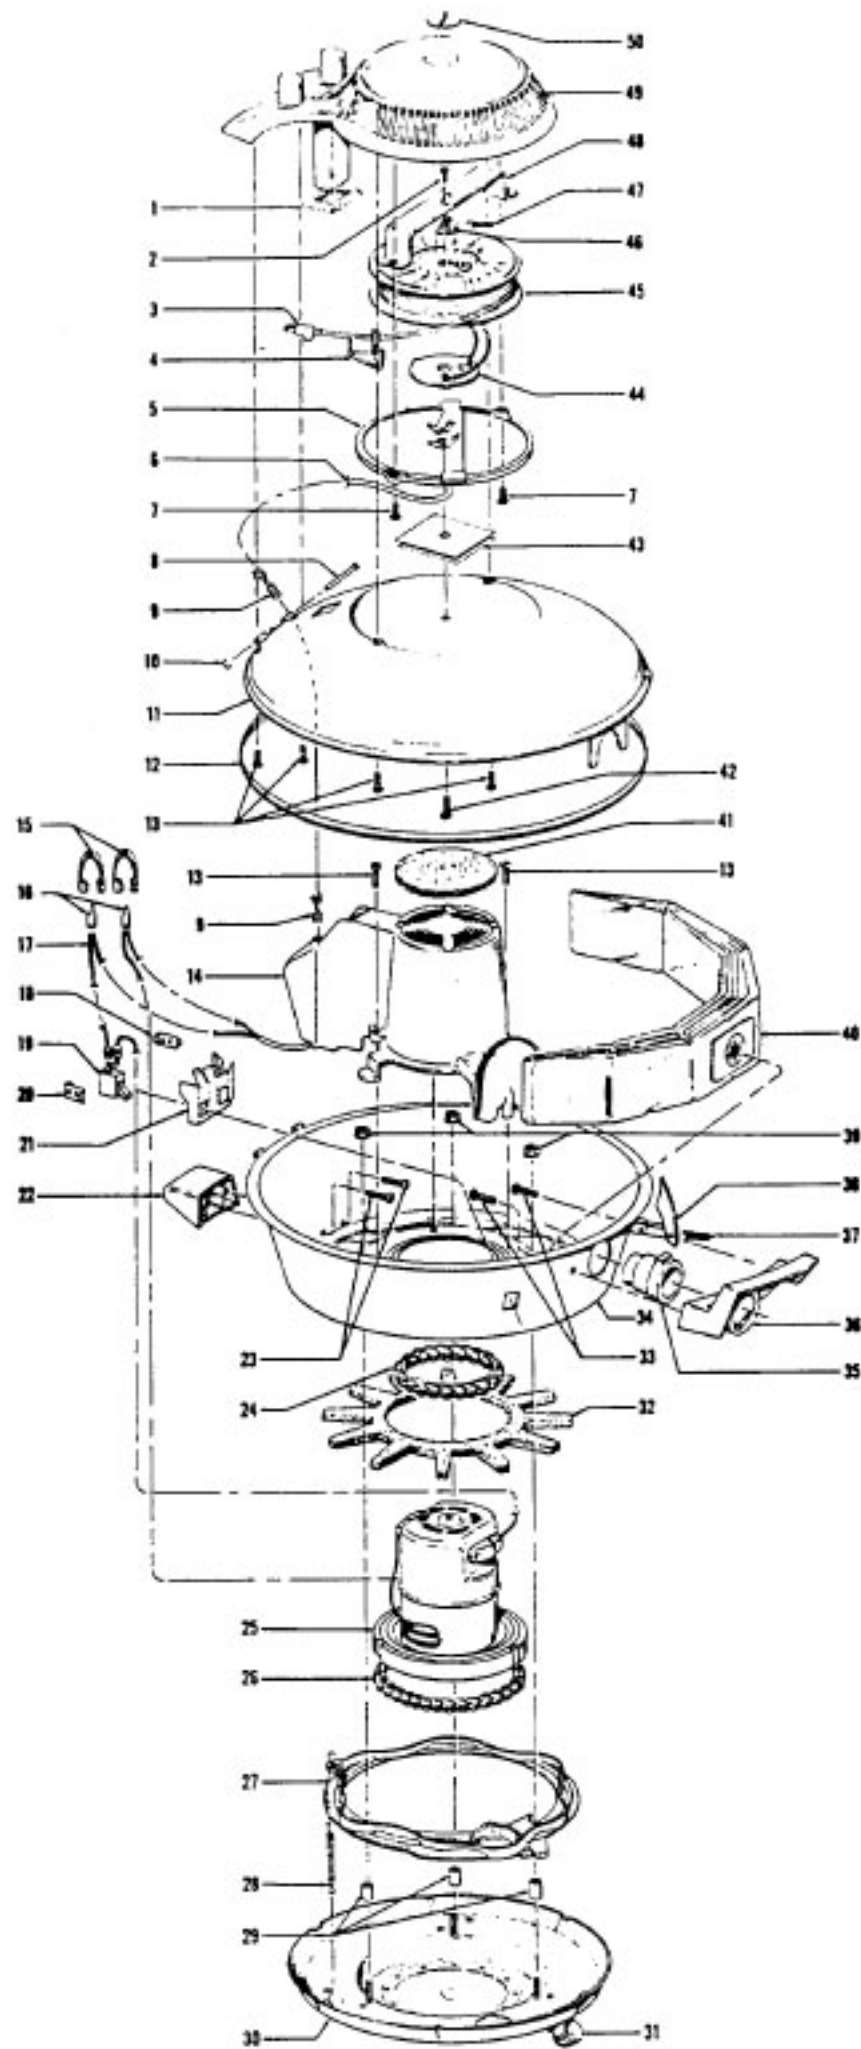

# HOOVER S3003 Owner's Manual

[Shop genuine replacement parts for HOOVER S3003](#)

[Find Your HOOVER Vacuum Cleaner Parts - Select From 1456 Models](#)

----- Manual continues below part list -----

## Available Replacement Parts for HOOVER S3003

[H-4010009H](#)

PAPER BAG, 3 PK

## Models S3003, S3003-001, S3003-030, S3073, S3073-030

Ref. No.	Part No.	Description
1	170334AG	Gasket
2	19765	Screw
3	46383303	Cord
4	170368FN	Plug Insert - S3003, S3003-030
	170368JM	Plug Insert
5	47348006	Brush Block Comp.
6	46311001	Pigtail Cord - S3003, S3003-030
	46313034	Pigtail Cord
7	17001FW	Screw (2)
8	47938	Pin
9	27482227	Strain Relief (2)
10	48123AV	Ring
11	42211002	Upper Shell - S3003, S3003-030
	42211156	Upper Shell - S3073, S3073-030
	42211157	Upper Shell - S3003-001
12	170361JM	Furniture Guard
13	12619	Screw (7)
14	170375JM	Motor Cover
15	161881	Terminal Lock (2)
16	48969	Wire Nut (2)
17	170333	Lead Wire - White
18	13313	Clamp (Metal)
	36131002	Switch Cover - L.H. (Plastic)
19	12971	Switch
20	13312	Clamp (Metal)
	36131003	Switch Cover - R.H. (Plastic)
21	34353001	Switch Insulation
22	170359FP	Rear Rest Pad
	170359JX	Rear Rest Pad - S3003-001
23	21447014	Screw (2)
24	169293	Motor Mount - Upper
25	43177001	Motor Comp. - (P - 25)
	43177008	Motor Comp. - S3073, S3073-030 - (P - 39)
26	169294	Motor Mount - Lower
27	170374JM	lower Valve - S3003-001
28	170339	Spring
29	31721004	Spacer (3)
30	41421311	Bottom Pan Comp.- S3003, S3003-001, S3003-030
	41421189	Bottom Pan Comp. - S3073, S3073-030
31	23737202	Caster Wheel Assm. (3)
32	31194005	Muffler
33	166735EF	Screw (2)
34	42213027	Intermediate Shell Comp.
	42213335	Intermediate Shell Comp. - S3073, S3073-030
35	170352AG	Bag Collar Connector