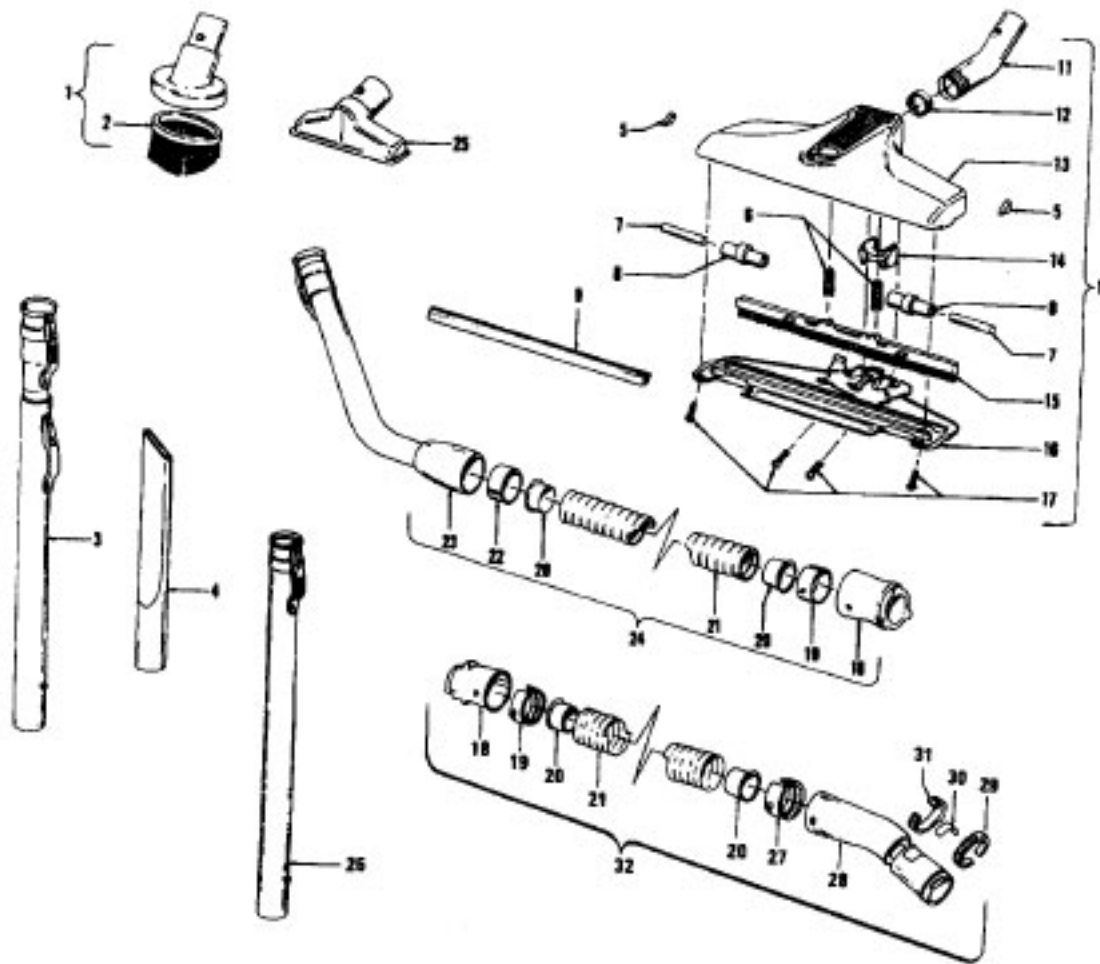

POWER NOZZLE COMPLETE

48438044	PN Dlx. - AG
48438249	PN Dlx. - AG (T-Plug - C.V.S.)
48438024	PN Dlx. - MX

Agitator #48416030

Ref. No.	Part No.	Description
1	48495AY	Thread Guard
2	43267002	Bearing
3	21347003	Washer
4	36422001	End
5	48445017	Agitator Brush
6	41435018	Thread Guard
7	38537008	End Pulley
8	48418001	Brush Ring
9	31722019	Spacer
10	32724005	Shaft

CORD ASSEMBLY

C.V.S. & Dimension units produced past Mar./90 incorporated 2 different styles of cords. Fig. 3 represents the old design and Fig. 4 is the newer design T-plug.

The cords are not interchangeable because the hose grips for each individual type of cord will not accept both type plugs.

See parts list for cord #'s

Cleaning Tools

Models S3003, S3003-001, S3003-030 S3073, S3073-030

Ref. No.	Part No.	Description	Ref. No.	Part No.	Description
1	161851JM	Dusting Brush Comp.	17	12955	Screw (4)
	43414064	Dusting Brush (One Piece)	18	32855003	Hose Connector
	13263BZ	Brush (Use w/161851JM)	19	12615BZ	Hose Connector Collar
3	43458001	Extension Wand	20	32156010	Hose Sleeve (2)
4	38617017	Crevice Tool	21	43434213	Hose Complete
	13261AY	Rib Shoe (2)	22	12704BZ	Hose Grip Collar
6	15963FW	Spring (2)	23	43466044	Hose Grip - AAP S/C
7	13272	Roller Shaft (2)	24	43434003	Hose Assm. (All except - S3003-030, S3073-030) (Use 43434191)
8	13157AG	Roller (2)	25	43414057	Furniture Nozzle Assm.
9	13259PH	Litter Picker	26	43453027	Ext. Tube - S3003-030, S3073-030
10	43414101	Rug & Floor Nozzle Comp.	27	36116006	Hose Connector Collar
11	13156T	Nozzle Connector Tube - S3003	28	43466044	Hose Grip - AAP S/C
	43463012	Nozzle Connector Tube	29	36153009	Latch Ring
12	13267	Gasket	30	51869006	Hose Connector Label
13	35615031	Rug & Floor Nozzle Only - S3003	31	38711006	Suction Control Ring
	38615156	Rug & Floor Nozzle Only	32	43434191	Hose Comp. - S3003-030, S3073-030
14	161413	Retainer			
15	16184	Brush Back Assm.			
16	42246002	Bottom Plate - Edge Cleaning			