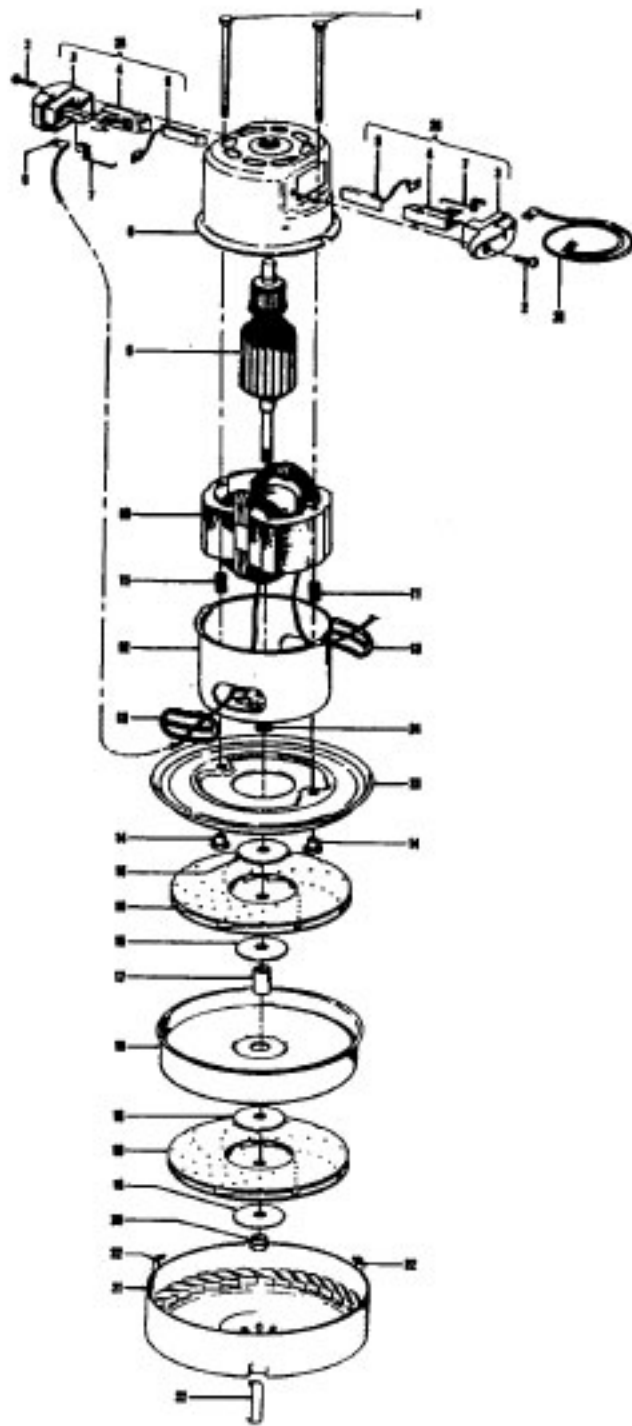

Motor

Models S3001, S3001-001, S3003, S3003-001, S3003-030

Ref. No.	Part No.	Description
	43177001	Motor Comp.
1	12022	Field Lamination Bolt (2)
2	21429406	Screw (2)
3	168038AG	Brush Housing - Only (2)
4	168506	Brush Holder (2)
5	167679	Carbon Brush Comp. (2)
6	27666551	Terminal
7	38353004	Spring (2)
8	169706	Motor Housing - Upper
9	44765106	Armature Comp.
10	168476	Field Comp.
11	167721FW	Spring (2)
12	41823001	Motor Housing - Lower
13	169702BZ	Lead Wire Bushing (2)
14	167695EF	Nut Special (2)
15	21312774	Washer (2)
16	43566006	Fan Comp.
17	31732003	Spacer
18	169712	Interstage Comp.
19	43566006	Fan Comp.
20	33426001	Nut Special
21	37218005	Diffuser
22	34786002	Spring Clip (3)
23	169713FW	Motor Mounting Plate
24	31148002	Spacer
25	46213001	Lead Wire - White
26	168506	Brush Housing Comp. (2)