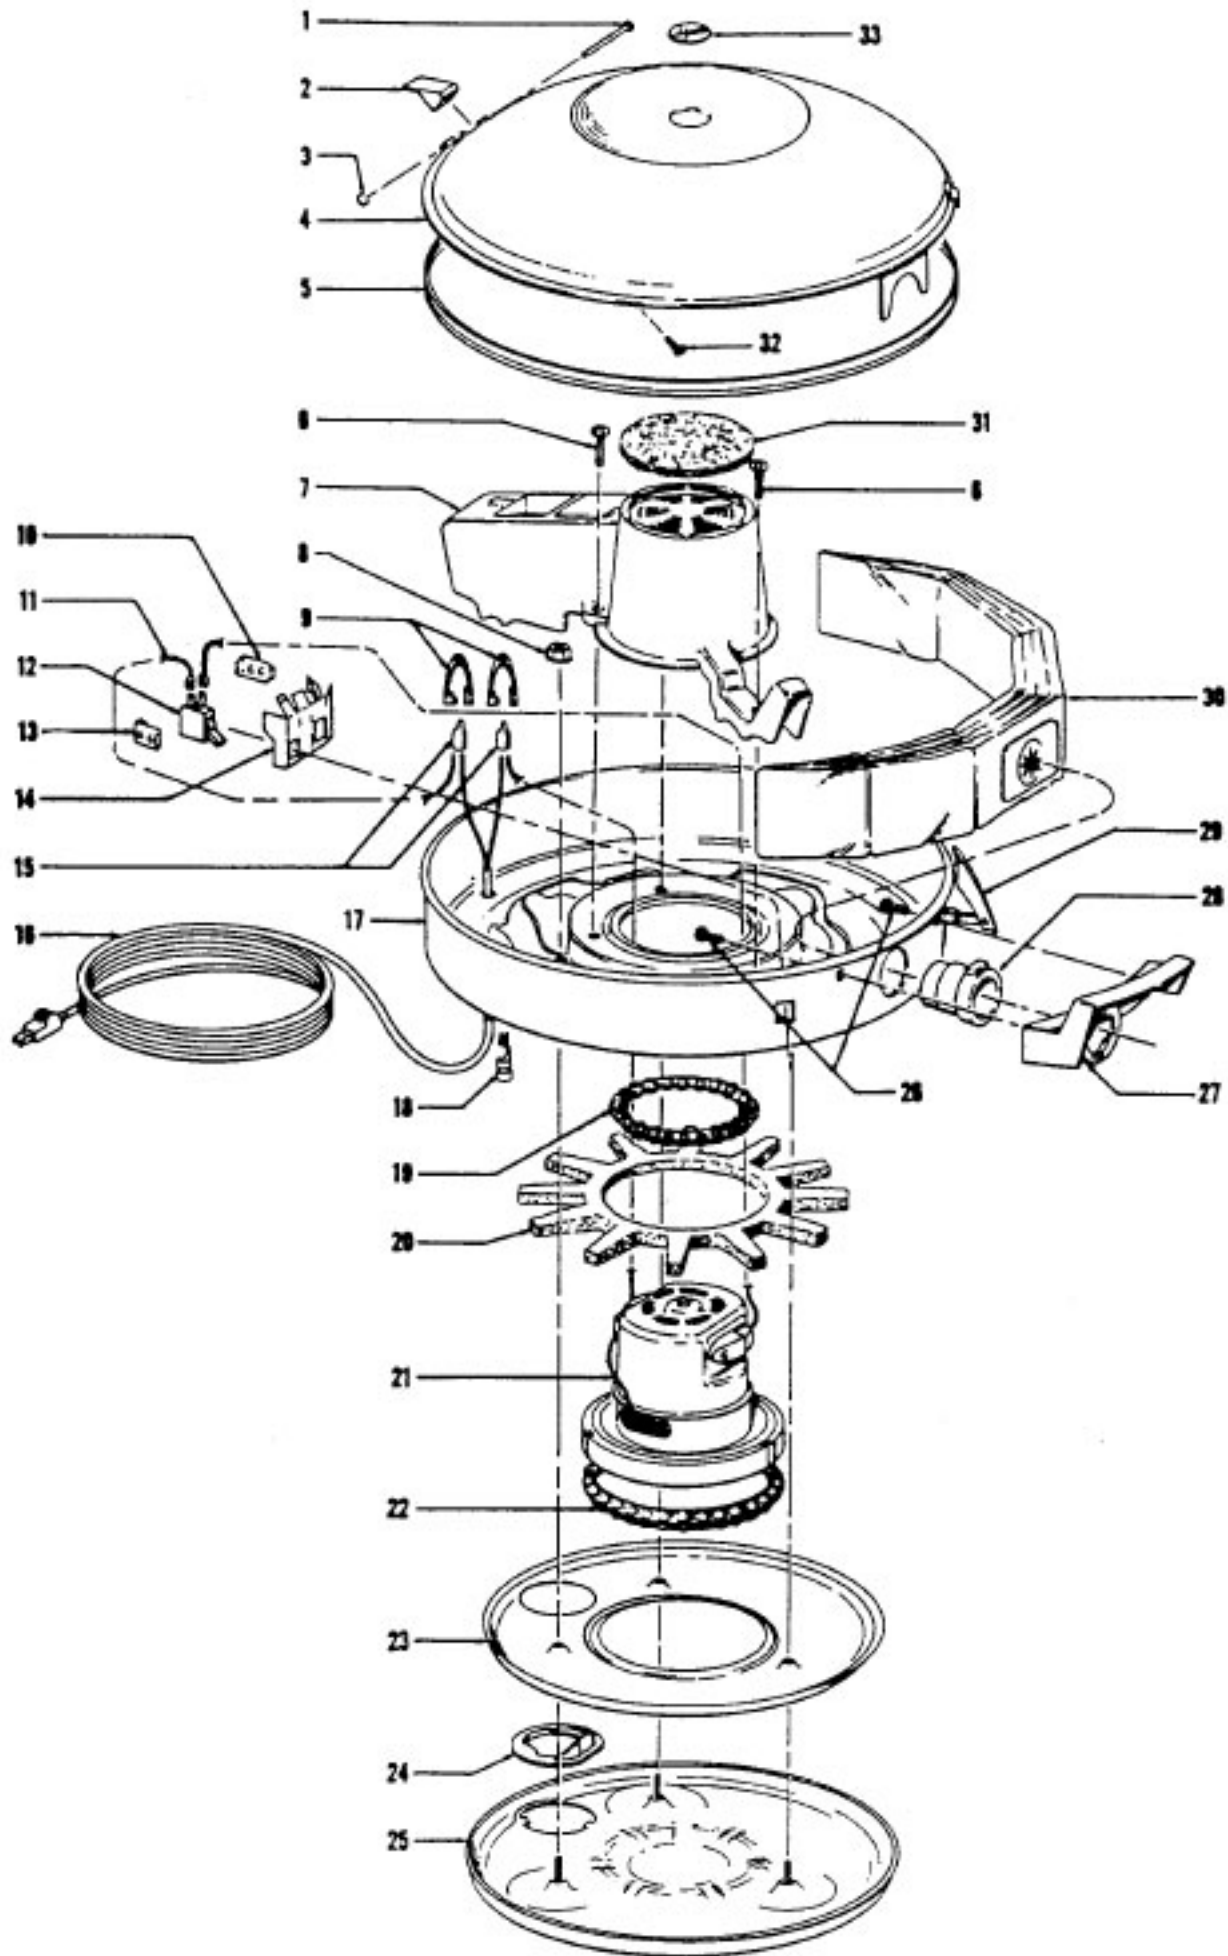

## Available Replacement Parts for HOOVER S3005

[H-4010009H](#)

PAPER BAG, 3 PK

**Celebrity**

**Models S3005, S3005-001, S3005-020, S3005-030, S3159, S3167**

Ref. No.	Part No.	Description
1	47938	Pin
2	170362JM	Cord Clip
3	48123	Ring
4	42211161	Upper Shell - EW
	42211059	Upper Shell - EW - S3159
	42211048	Upper Shell - JX - S3167
5	170361JM	Furniture Guard
6	17001FW	Screw (3)
7	170377JM	Motor Cover
8	21652003	Nut - Hex (3)
9	161881	Terminal Lock (2)
10	13312	Switch Retaining Clamp (Metal)
	36131003	Switch Cover - R.H. (Plastic)
11	170333	Lead Wire - White
12	12971	Switch
13	13313	Switch Retaining Clamp (Metal)
	36131002	Switch Cover - L.H. (Plastic)
14	34353001	Switch Insulation
15	48969	Wire Nut (2)
16	46363195	Cord
17	42213038	Intermediate Shell - JJ
	42213040	Intermediate Shell - JR
18	27482227	Strain Relief Bushing
	27482120	Strain Relief Bushing - S3005-001
19	169293	Motor Mount - Upper
20	31194005	Muffler

Ref. No.	Part No.	Description
21	43177008	Motor - (P - 39)
22	169294	Motor Mount - Lower
23	37215097	Intake Pan
24	170382JM	Blower Adapter
25	41421189	Bottom Pan - JR - S3159
	41421122	Bottom Pan - JJ
26	166735EF	Screw (2)
27	39457006	Handle
28	170352AG	Bag Collar Connector
29	16439JX	Shell Cover Latch
30	4010009H	Throw Away Bag (3 Pk.)
31	170332BZ	Secondary Filter
32	13533	Screw (Cord Clip)
33	51661008	Medallion