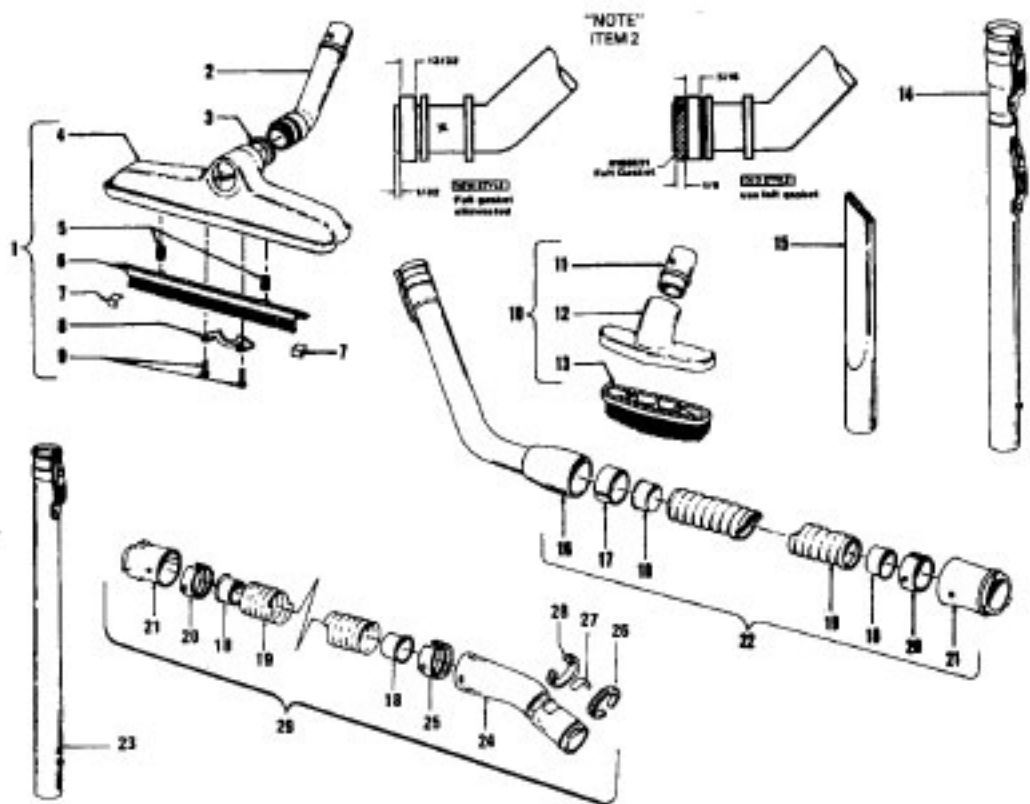

Cleaning Tools

Models S3005, S3005-001, S3005-020, S3005-030, S3021, S3023, S3033-030, S3159, S3167

Ref. No.	Part No.	Description	Ref. No.	Part No.	Description
1	0M114169	Rug & Floor Nozzle Comp.	19	43434213	Hose Complete - S3005, S3005-001, S3005-020, S3005-030, S3159, S3167
2	166653DM	Nozzle Tube - S3005, S3005-020	20	12615BZ	Hose Connector Collar - S3005, S3005-001, S3005-020, S3005-030, S3159, S3167
	166652JM	Nozzle Tube (See Note)	21	32855003	Hose Connector - S3005, S3005-001, S3005-020, S3005-030, S3159, S3167
3	166651	Felt Gasket	22	43434191	Hose Assem. Comp. - S3005, S3005-001, S3005-020, S3159, S3167
4	43414089	Nozzle & Lock Assm.	23	43453027	Extension Tube - S3005-030
5	166649FW	Spring (2)	24	43466044	Hose Connector Curved w/Rings - S3005-030
6	166656	Brush Back	25	36116006	Hose Connector Collar - S3005-030
7	166646	Brush Retainer Clip (2)	26	36153009	Latch Ring - S3005-030
8	166650AY	Connector Tube Clamp	27	51869006	Hose Connector Label - S3005-030
	166648AW	Screw (2)	28	38711006	Suction Control Ring - S3005-030
10	161852JM	Furniture Brush Comp.	29	43434191	Hose Assem. Comp. - S3005-030
	43414016	Furniture Brush - AG			
11	13149JM	Nozzle Connector Tube (Use w/ 161852JM)			
12	43414016	Furniture Brush - AG			
13	13254BZ	Brush Back Comp. (Use w/ 161852JM)			
14	43458001	Extension Tube Comp. (All except S3005-030)			
15	38617017	Crevice Tool			
16	43468018	Hose Tube Comp. - S3005, S3005-001, S3005-020, S3159, S3167			
17	12704BZ	Hose Grip Collar - S3005, S3005-001, S3005-020, S3159, S3167			
18	32156010	Hose Sleeve - S3005, S3005-001, S3005-020, S3005-030, S3159, S3167			
			ITEMS NOT ILLUSTRATED		
				43414073	Floor Brush - S3159
				170110	Shag Vac Rake