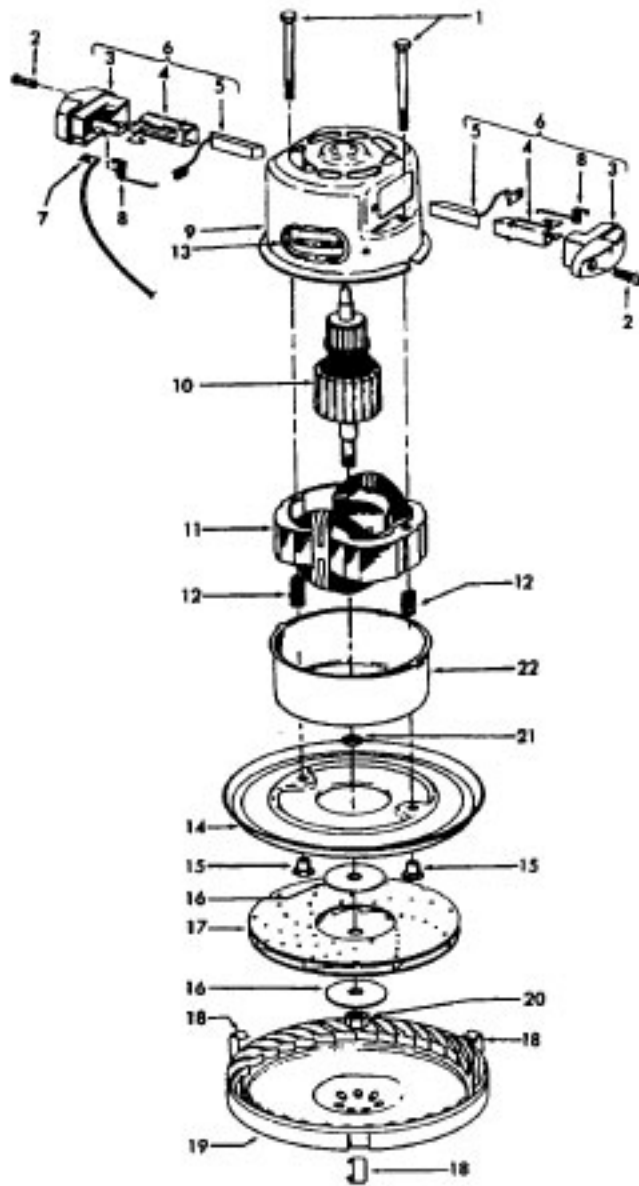

## Available Replacement Parts for HOOVER S3005

[H-4010009H](#)

PAPER BAG, 3 PK

**Celebrity**

**Models S3005, S3005-001, S3005-020, S3005-030, S3159, S3167**

Ref. No.	Part No.	Description
1	47938	Pin
2	170362JM	Cord Clip
3	48123	Ring
4	42211161	Upper Shell - EW
	42211059	Upper Shell - EW - S3159
	42211048	Upper Shell - JX - S3167
5	170361JM	Furniture Guard
6	17001FW	Screw (3)
7	170377JM	Motor Cover
8	21652003	Nut - Hex (3)
9	161881	Terminal Lock (2)
10	13312	Switch Retaining Clamp (Metal)
	36131003	Switch Cover - R.H. (Plastic)
11	170333	Lead Wire - White
12	12971	Switch
13	13313	Switch Retaining Clamp (Metal)
	36131002	Switch Cover - L.H. (Plastic)
14	34353001	Switch Insulation
15	48969	Wire Nut (2)
16	46363195	Cord
17	42213038	Intermediate Shell - JJ
	42213040	Intermediate Shell - JR
18	27482227	Strain Relief Bushing
	27482120	Strain Relief Bushing - S3005-001
19	169293	Motor Mount - Upper
20	31194005	Muffler

Ref. No.	Part No.	Description
21	43177008	Motor - (P - 39)
22	169294	Motor Mount - Lower
23	37215097	Intake Pan
24	170382JM	Blower Adapter
25	41421189	Bottom Pan - JR - S3159
	41421122	Bottom Pan - JJ
26	166735EF	Screw (2)
27	39457006	Handle
28	170352AG	Bag Collar Connector
29	16439JX	Shell Cover Latch
30	4010009H	Throw Away Bag (3 Pk.)
31	170332BZ	Secondary Filter
32	13533	Screw (Cord Clip)
33	51661008	Medallion

Ref. No.	Part No.	Description
1	33421004	Field Lamination Bolt
2	21429406	Screw
3	167696AG	Brush Housing - Only
4	N/A	Brush Holder - Use Brush Carrier Assem. 47318008 It. 6.
5	167681	Carbon Brush & Terminal
6	47318008	Brush Housing - Comp.
7	27666551	Terminal
8	38353004	Spring
9	169707	Motor Housing - Upper
10	168479	Armature
11	168470	Field
12	167721FW	Spring
13	169702BZ	Bushing
14	169713FW	Motor Mounting Plate
15	167695EF	Nut
16	21312774	Washer
17	43566006	Fan
18	34785004	Spring Clip
19	169714AG	Diffuser
20	33426001	Nut
21	31148002	Spacer
22	41823002	Motor Housing - Lower