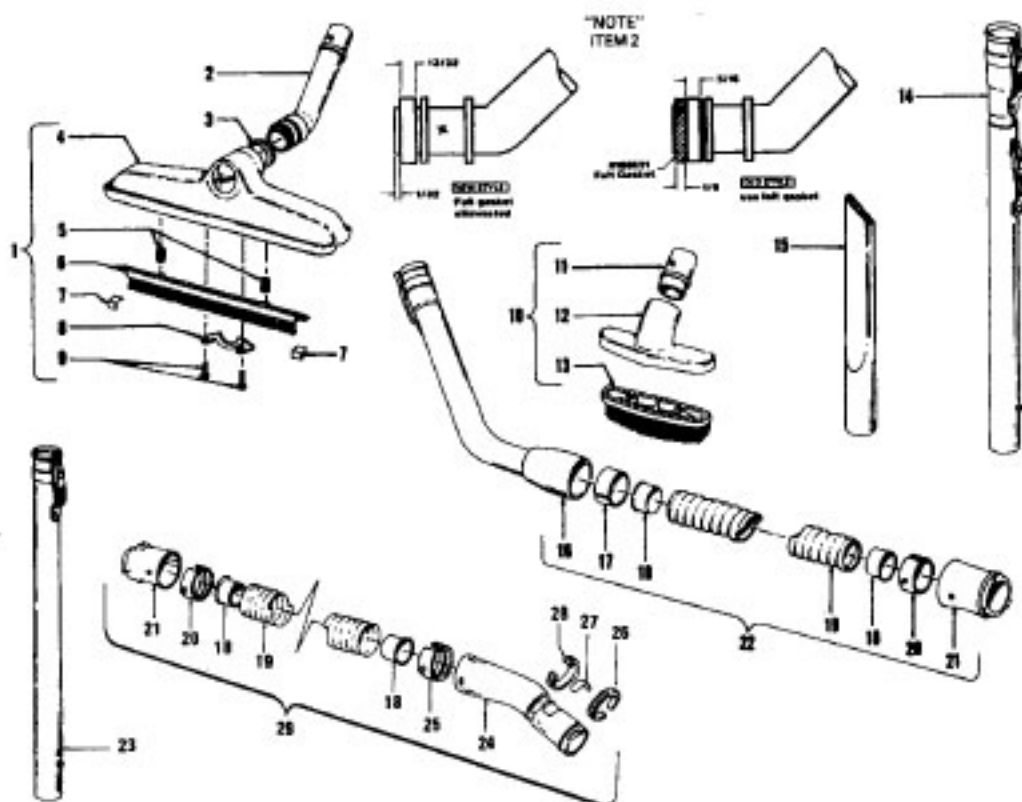

Cleaning Tools

Models S3005, S3005-001, S3005-020, S3005-030,
S3021, S3023, S3033-030, S3159, S3167

Ref. No.	Part No.	Description	Ref. No.	Part No.	Description
1	0M114169	Rug & Floor Nozzle Comp.	19	43434213	Hose Complete - S3005, S3005-001, S3005-020, S3005-030, S3159, S3167
2	166653DM	Nozzle Tube - S3005, S3005-020	20	12615BZ	Hose Connector Collar - S3005, S3005-001, S3005-020, S3005-030, S3159, S3167
	166652JM	Nozzle Tube (See Note)	21	32855003	Hose Connector - S3005, S3005-001, S3005-020, S3005-030, S3159, S3167
3	166651	Felt Gasket	22	43434191	Hose Assem. Comp. - S3005, S3005-001, S3005-020, S3159, S3167
4	43414089	Nozzle & Lock Assm.	23	43453027	Extension Tube - S3005-030
5	166649FW	Spring (2)	24	43466044	Hose Connector Curved w/Rings - S3005-030
6	166656	Brush Back	25	36116006	Hose Connector Collar - S3005-030
7	166646	Brush Retainer Clip (2)	26	36153009	Latch Ring - S3005-030
8	166650AY	Connector Tube Clamp	27	51869006	Hose Connector Label - S3005-030
	166648AW	Screw (2)	28	38711006	Suction Control Ring - S3005-030
10	161852JM	Furniture Brush Comp.	29	43434191	Hose Assem. Comp. - S3005-030
	43414016	Furniture Brush - AG			
11	13149JM	Nozzle Connector Tube (Use w/ 161852JM)			
12	43414016	Furniture Brush - AG			
13	13254BZ	Brush Back Comp. (Use w/ 161852JM)			
14	43458001	Extension Tube Comp. (All except S3005-030)			
15	38617017	Crevice Tool			
16	43468018	Hose Tube Comp. - S3005, S3005-001, S3005-020, S3159, S3167			
17	12704BZ	Hose Grip Collar - S3005, S3005-001, S3005-020, S3159, S3167			
18	32156010	Hose Sleeve - S3005, S3005-001, S3005-020, S3005-030, S3159, S3167			
			ITEMS NOT ILLUSTRATED		
				43414073	Floor Brush - S3159
				170110	Shag Vac Rake