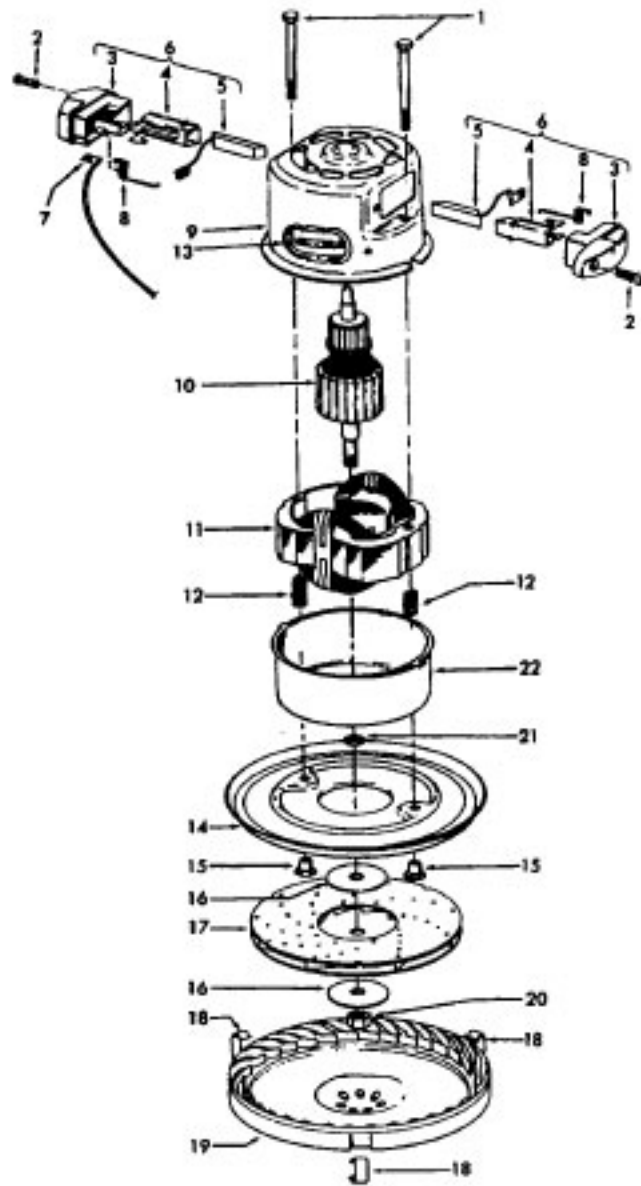

**Celebrity**

**Models S3005, S3005-001, S3005-020, S3005-030, S3159, S3167**

Ref. No.	Part No.	Description
1	47938	Pin
2	170362JM	Cord Clip
3	48123	Ring
4	42211161	Upper Shell - EW
	42211059	Upper Shell - EW - S3159
	42211048	Upper Shell - JX - S3167
5	170361JM	Furniture Guard
6	17001FW	Screw (3)
7	170377JM	Motor Cover
8	21652003	Nut - Hex (3)
9	161881	Terminal Lock (2)
10	13312	Switch Retaining Clamp (Metal)
	36131003	Switch Cover - R.H. (Plastic)
11	170333	Lead Wire - White
12	12971	Switch
13	13313	Switch Retaining Clamp (Metal)
	36131002	Switch Cover - L.H. (Plastic)
14	34353001	Switch Insulation
15	48969	Wire Nut (2)
16	46363195	Cord
17	42213038	Intermediate Shell - JJ
	42213040	Intermediate Shell - JR
18	27482227	Strain Relief Bushing
	27482120	Strain Relief Bushing - S3005-001
19	169293	Motor Mount - Upper
20	31194005	Muffler

Ref. No.	Part No.	Description
21	43177008	Motor - (P - 39)
22	169294	Motor Mount - Lower
23	37215097	Intake Pan
24	170382JM	Blower Adapter
25	41421189	Bottom Pan - JR - S3159
	41421122	Bottom Pan - JJ
26	166735EF	Screw (2)
27	39457006	Handle
28	170352AG	Bag Collar Connector
29	16439JX	Shell Cover Latch
30	4010009H	Throw Away Bag (3 Pk.)
31	170332BZ	Secondary Filter
32	13533	Screw (Cord Clip)
33	51661008	Medallion

Ref. No.	Part No.	Description
1	33421004	Field Lamination Bolt
2	21429406	Screw
3	167696AG	Brush Housing - Only
4	N/A	Brush Holder - Use Brush Carrier Assem. 47318008 It. 6.
5	167681	Carbon Brush & Terminal
6	47318008	Brush Housing - Comp.
7	27666551	Terminal
8	38353004	Spring
9	169707	Motor Housing - Upper
10	168479	Armature
11	168470	Field
12	167721FW	Spring
13	169702BZ	Bushing
14	169713FW	Motor Mounting Plate
15	167695EF	Nut
16	21312774	Washer
17	43566006	Fan
18	34785004	Spring Clip
19	169714AG	Diffuser
20	33426001	Nut
21	31148002	Spacer
22	41823002	Motor Housing - Lower