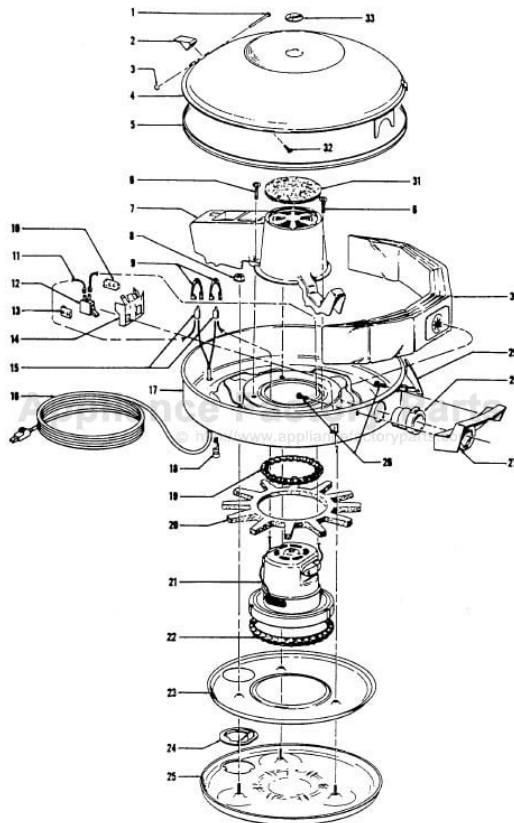

[Find Your HOOVER Vacuum Cleaner Parts - Select From 1456 Models](#)

----- Manual continues below part list -----