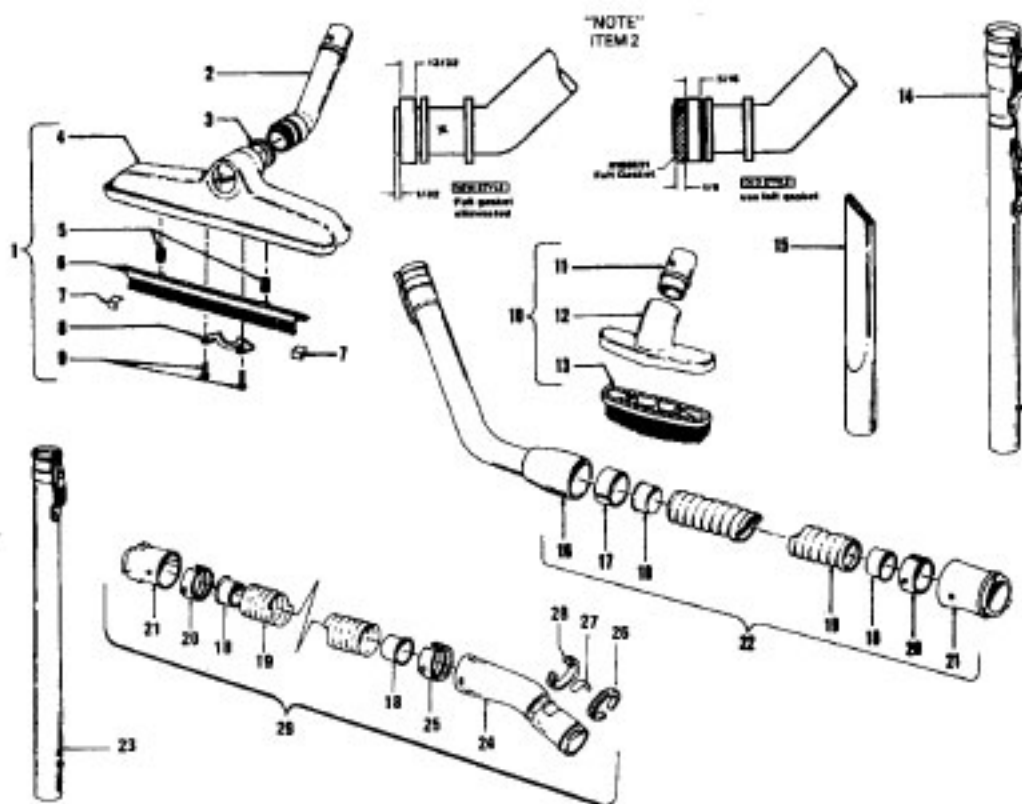

Cleaning Tools

Models S3005, S3005-001, S3005-020, S3005-030, S3021, S3023, S3033-030, S3159, S3167

Ref. No.	Part No.	Description	Ref. No.	Part No.	Description
1	0M114169	Rug & Floor Nozzle Comp.	19	43434213	Hose Complete - S3005, S3005-001, S3005-020, S3005-030, S3159, S3167
2	166653DM	Nozzle Tube - S3005, S3005-020	20	12615BZ	Hose Connector Collar - S3005, S3005-001, S3005-020, S3005-030, S3159, S3167
	166652JM	Nozzle Tube (See Note)	21	32855003	Hose Connector - S3005, S3005-001, S3005-020, S3005-030, S3159, S3167
3	166651	Felt Gasket	22	43434191	Hose Assem. Comp. - S3005, S3005-001, S3005-020, S3159, S3167
4	43414089	Nozzle & Lock Assm.	23	43453027	Extension Tube - S3005-030
5	166649FW	Spring (2)	24	43466044	Hose Connector Curved w/Rings - S3005-030
6	166656	Brush Back	25	36116006	Hose Connector Collar - S3005-030
7	166646	Brush Retainer Clip (2)	26	36153009	Latch Ring - S3005-030
8	166650AY	Connector Tube Clamp	27	51869006	Hose Connector Label - S3005-030
	166648AW	Screw (2)	28	38711006	Suction Control Ring - S3005-030
10	161852JM	Furniture Brush Comp.	29	43434191	Hose Assem. Comp. - S3005-030
	43414016	Furniture Brush - AG			
11	13149JM	Nozzle Connector Tube (Use w/ 161852JM)			
12	43414016	Furniture Brush - AG			
13	13254BZ	Brush Back Comp. (Use w/ 161852JM)			
14	43458001	Extension Tube Comp. (All except S3005-030)			
15	38617017	Crevice Tool			
16	43468018	Hose Tube Comp. - S3005, S3005-001, S3005-020, S3159, S3167			
17	12704BZ	Hose Grip Collar - S3005, S3005-001, S3005-020, S3159, S3167			
18	32156010	Hose Sleeve - S3005, S3005-001, S3005-020, S3005-030, S3159, S3167			
			ITEMS NOT ILLUSTRATED		
				43414073	Floor Brush - S3159
				170110	Shag Vac Rake