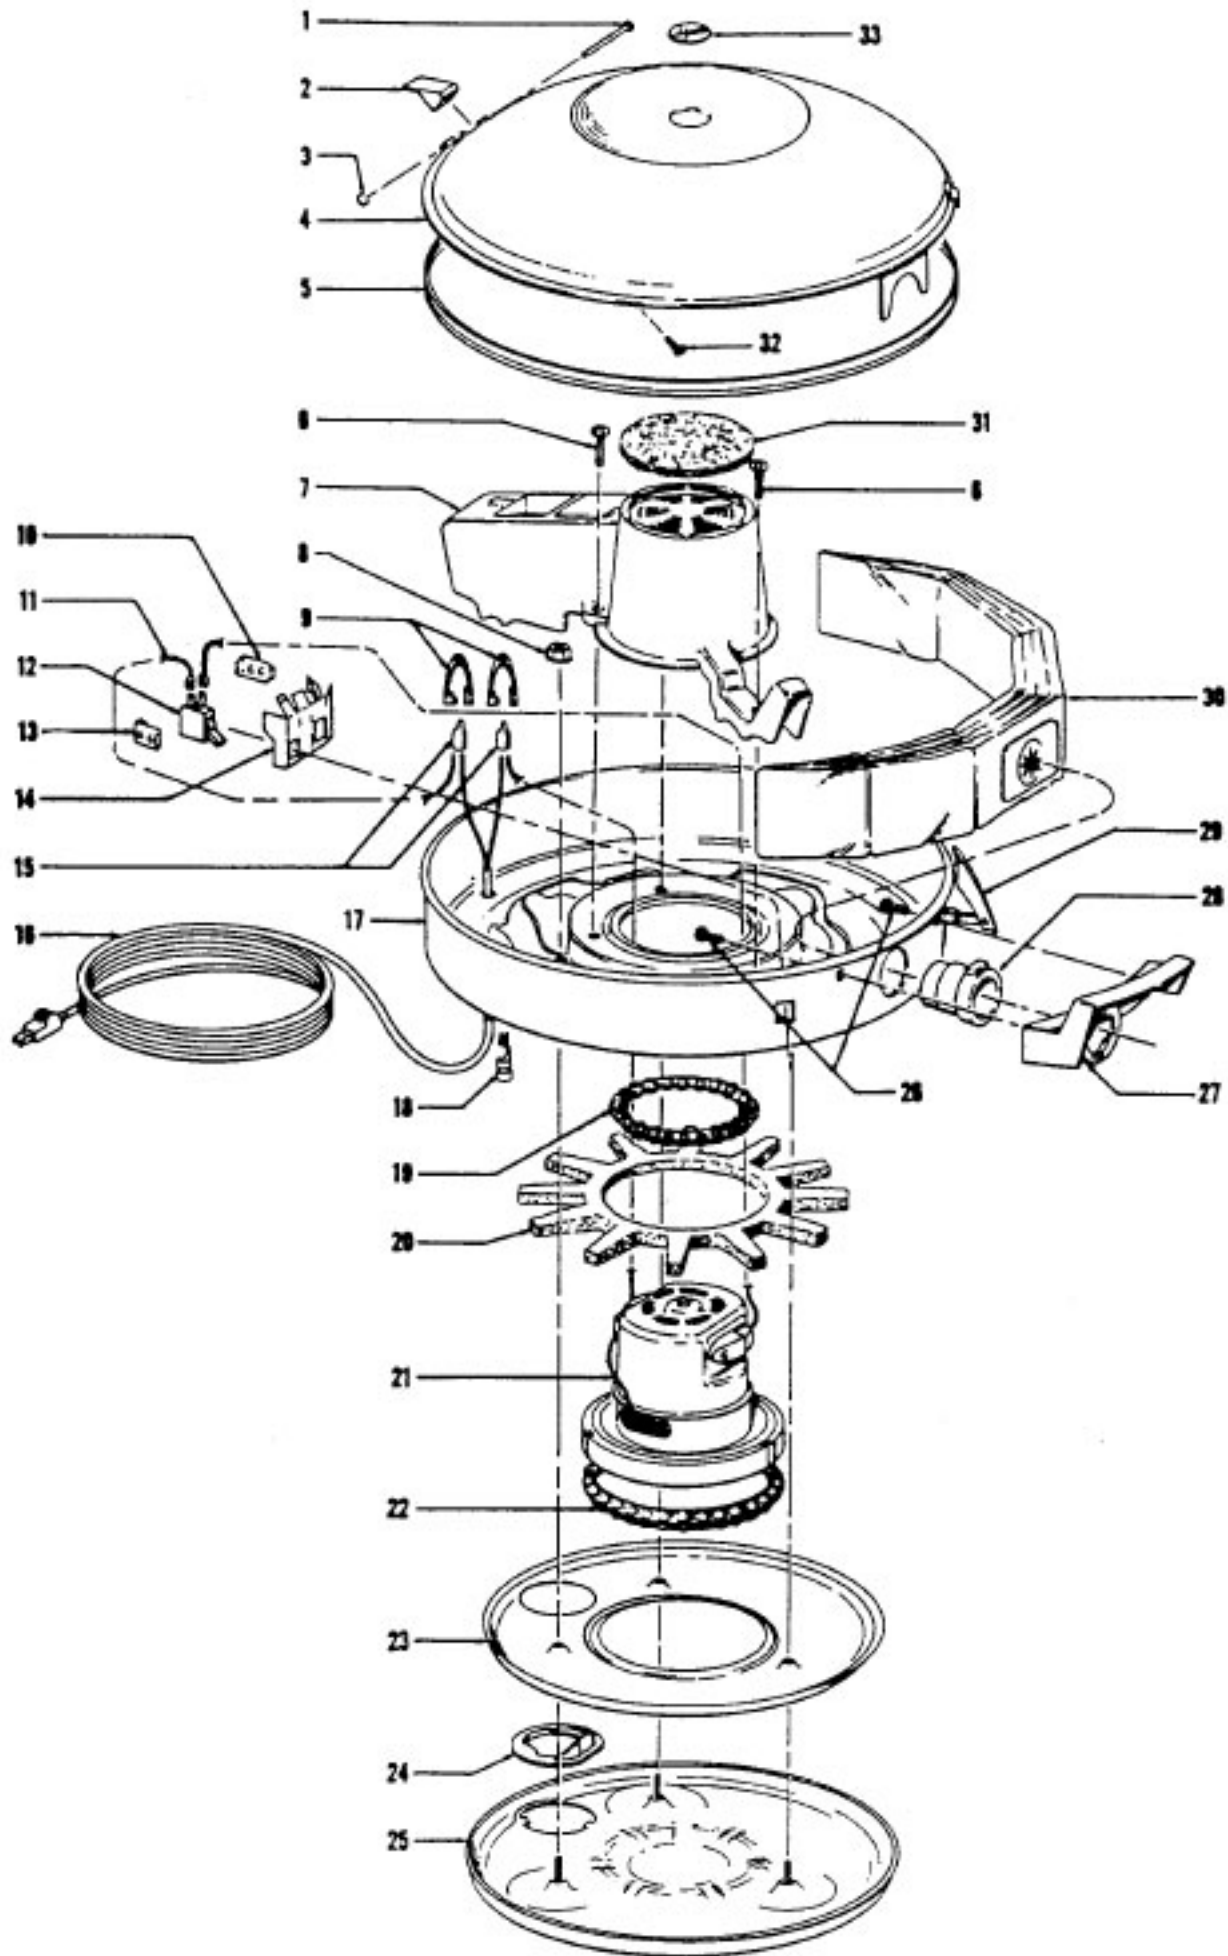

----- Manual continues below part list -----

Available Replacement Parts for HOOVER S3159

H-4010009H	PAPER BAG, 3 PK
H-43414073	Floor brush.

Celebrity

Models S3005, S3005-001, S3005-020, S3005-030, S3159, S3167

Ref. No.	Part No.	Description
1	47938	Pin
2	170362JM	Cord Clip
3	48123	Ring
4	42211161	Upper Shell - EW
	42211059	Upper Shell - EW - S3159
	42211048	Upper Shell - JX - S3167
5	170361JM	Furniture Guard
6	17001FW	Screw (3)
7	170377JM	Motor Cover
8	21652003	Nut - Hex (3)
9	161881	Terminal Lock (2)
10	13312	Switch Retaining Clamp (Metal)
	36131003	Switch Cover - R.H. (Plastic)
11	170333	Lead Wire - White
12	12971	Switch
13	13313	Switch Retaining Clamp (Metal)
	36131002	Switch Cover - L.H. (Plastic)
14	34353001	Switch Insulation
15	48969	Wire Nut (2)
16	46363195	Cord
17	42213038	Intermediate Shell - JJ
	42213040	Intermediate Shell - JR
18	27482227	Strain Relief Bushing
	27482120	Strain Relief Bushing - S3005-001
19	169293	Motor Mount - Upper
20	31194005	Muffler

Ref. No.	Part No.	Description
21	43177008	Motor - (P - 39)
22	169294	Motor Mount - Lower
23	37215097	Intake Pan
24	170382JM	Blower Adapter
25	41421189	Bottom Pan - JR - S3159
	41421122	Bottom Pan - JJ
26	166735EF	Screw (2)
27	39457006	Handle
28	170352AG	Bag Collar Connector
29	16439JX	Shell Cover Latch
30	4010009H	Throw Away Bag (3 Pk.)
31	170332BZ	Secondary Filter
32	13533	Screw (Cord Clip)
33	51661008	Medallion