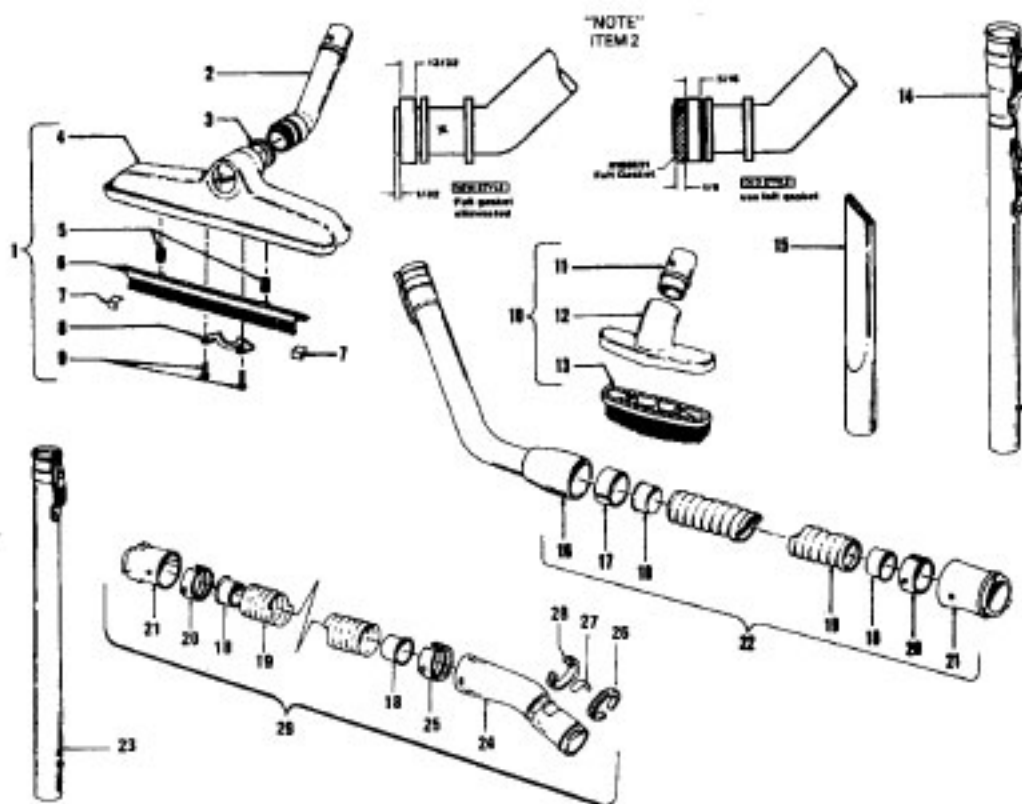

Cleaning Tools

Models S3005, S3005-001, S3005-020, S3005-030, S3021, S3023, S3033-030, S3159, S3167

Ref. No.	Part No.	Description	Ref. No.	Part No.	Description
1	0M114169	Rug & Floor Nozzle Comp.	19	43434213	Hose Complete - S3005, S3005-001, S3005-020, S3005-030, S3159, S3167
2	166653DM	Nozzle Tube - S3005, S3005-020	20	12615BZ	Hose Connector Collar - S3005, S3005-001, S3005-020, S3005-030, S3159, S3167
	166652JM	Nozzle Tube (See Note)	21	32855003	Hose Connector - S3005, S3005-001, S3005-020, S3005-030, S3159, S3167
3	166651	Felt Gasket	22	43434191	Hose Assem. Comp. - S3005, S3005-001, S3005-020, S3159, S3167
4	43414089	Nozzle & Lock Assm.	23	43453027	Extension Tube - S3005-030
5	166649FW	Spring (2)	24	43466044	Hose Connector Curved w/Rings - S3005-030
6	166656	Brush Back	25	36116006	Hose Connector Collar - S3005-030
7	166646	Brush Retainer Clip (2)	26	36153009	Latch Ring - S3005-030
8	166650AY	Connector Tube Clamp	27	51869006	Hose Connector Label - S3005-030
	166648AW	Screw (2)	28	38711006	Suction Control Ring - S3005-030
10	161852JM	Furniture Brush Comp.	29	43434191	Hose Assem. Comp. - S3005-030
	43414016	Furniture Brush - AG			
11	13149JM	Nozzle Connector Tube (Use w/ 161852JM)			
12	43414016	Furniture Brush - AG			
13	13254BZ	Brush Back Comp. (Use w/ 161852JM)			
14	43458001	Extension Tube Comp. (All except S3005-030)			
15	38617017	Crevice Tool			
16	43468018	Hose Tube Comp. - S3005, S3005-001, S3005-020, S3159, S3167			
17	12704BZ	Hose Grip Collar - S3005, S3005-001, S3005-020, S3159, S3167			
18	32156010	Hose Sleeve - S3005, S3005-001, S3005-020, S3005-030, S3159, S3167			
			ITEMS NOT ILLUSTRATED		
			43414073	Floor Brush - S3159	
			170110	Shag Vac Rake