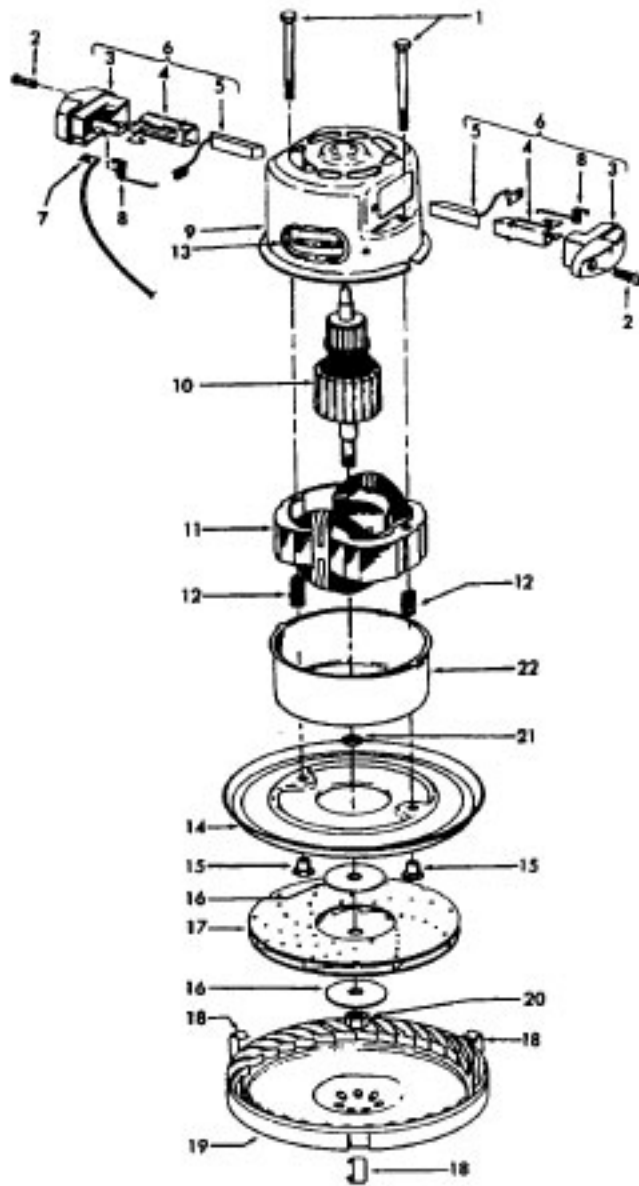

## Available Replacement Parts for HOOVER S3167

[H-4010009H](#)

PAPER BAG, 3 PK

**Celebrity**

**Models S3005, S3005-001, S3005-020, S3005-030, S3159, S3167**

Ref. No.	Part No.	Description
1	47938	Pin
2	170362JM	Cord Clip
3	48123	Ring
4	42211161	Upper Shell - EW
	42211059	Upper Shell - EW - S3159
	42211048	Upper Shell - JX - S3167
5	170361JM	Furniture Guard
6	17001FW	Screw (3)
7	170377JM	Motor Cover
8	21652003	Nut - Hex (3)
9	161881	Terminal Lock (2)
10	13312	Switch Retaining Clamp (Metal)
	36131003	Switch Cover - R.H. (Plastic)
11	170333	Lead Wire - White
12	12971	Switch
13	13313	Switch Retaining Clamp (Metal)
	36131002	Switch Cover - L.H. (Plastic)
14	34353001	Switch Insulation
15	48969	Wire Nut (2)
16	46363195	Cord
17	42213038	Intermediate Shell - JJ
	42213040	Intermediate Shell - JR
18	27482227	Strain Relief Bushing
	27482120	Strain Relief Bushing - S3005-001
19	169293	Motor Mount - Upper
20	31194005	Muffler

Ref. No.	Part No.	Description
21	43177008	Motor - (P - 39)
22	169294	Motor Mount - Lower
23	37215097	Intake Pan
24	170382JM	Blower Adapter
25	41421189	Bottom Pan - JR - S3159
	41421122	Bottom Pan - JJ
26	166735EF	Screw (2)
27	39457006	Handle
28	170352AG	Bag Collar Connector
29	16439JX	Shell Cover Latch
30	4010009H	Throw Away Bag (3 Pk.)
31	170332BZ	Secondary Filter
32	13533	Screw (Cord Clip)
33	51661008	Medallion

Ref. No.	Part No.	Description
1	33421004	Field Lamination Bolt
2	21429406	Screw
3	167696AG	Brush Housing - Only
4	N/A	Brush Holder - Use Brush Carrier Assem. 47318008 It. 6.
5	167681	Carbon Brush & Terminal
6	47318008	Brush Housing - Comp.
7	27666551	Terminal
8	38353004	Spring
9	169707	Motor Housing - Upper
10	168479	Armature
11	168470	Field
12	167721FW	Spring
13	169702BZ	Bushing
14	169713FW	Motor Mounting Plate
15	167695EF	Nut
16	21312774	Washer
17	43566006	Fan
18	34785004	Spring Clip
19	169714AG	Diffuser
20	33426001	Nut
21	31148002	Spacer
22	41823002	Motor Housing - Lower