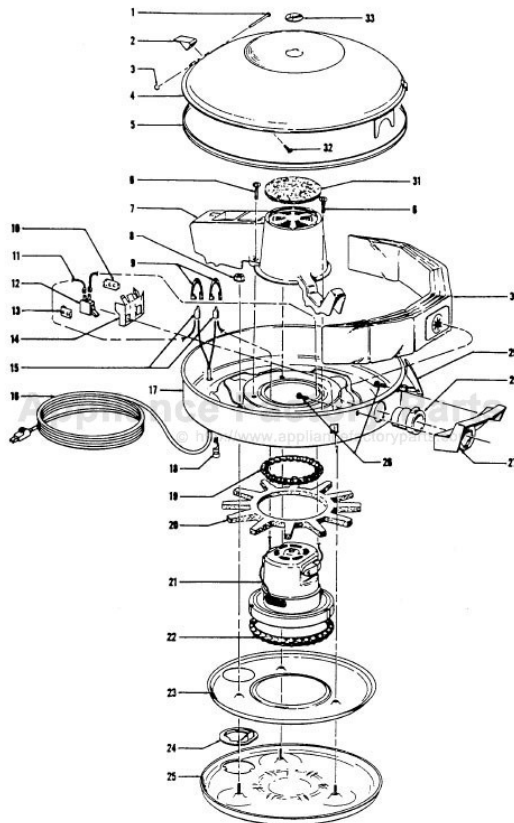

[Find Your HOOVER Vacuum Cleaner Parts - Select From 1456 Models](#)

----- Manual continues below part list -----