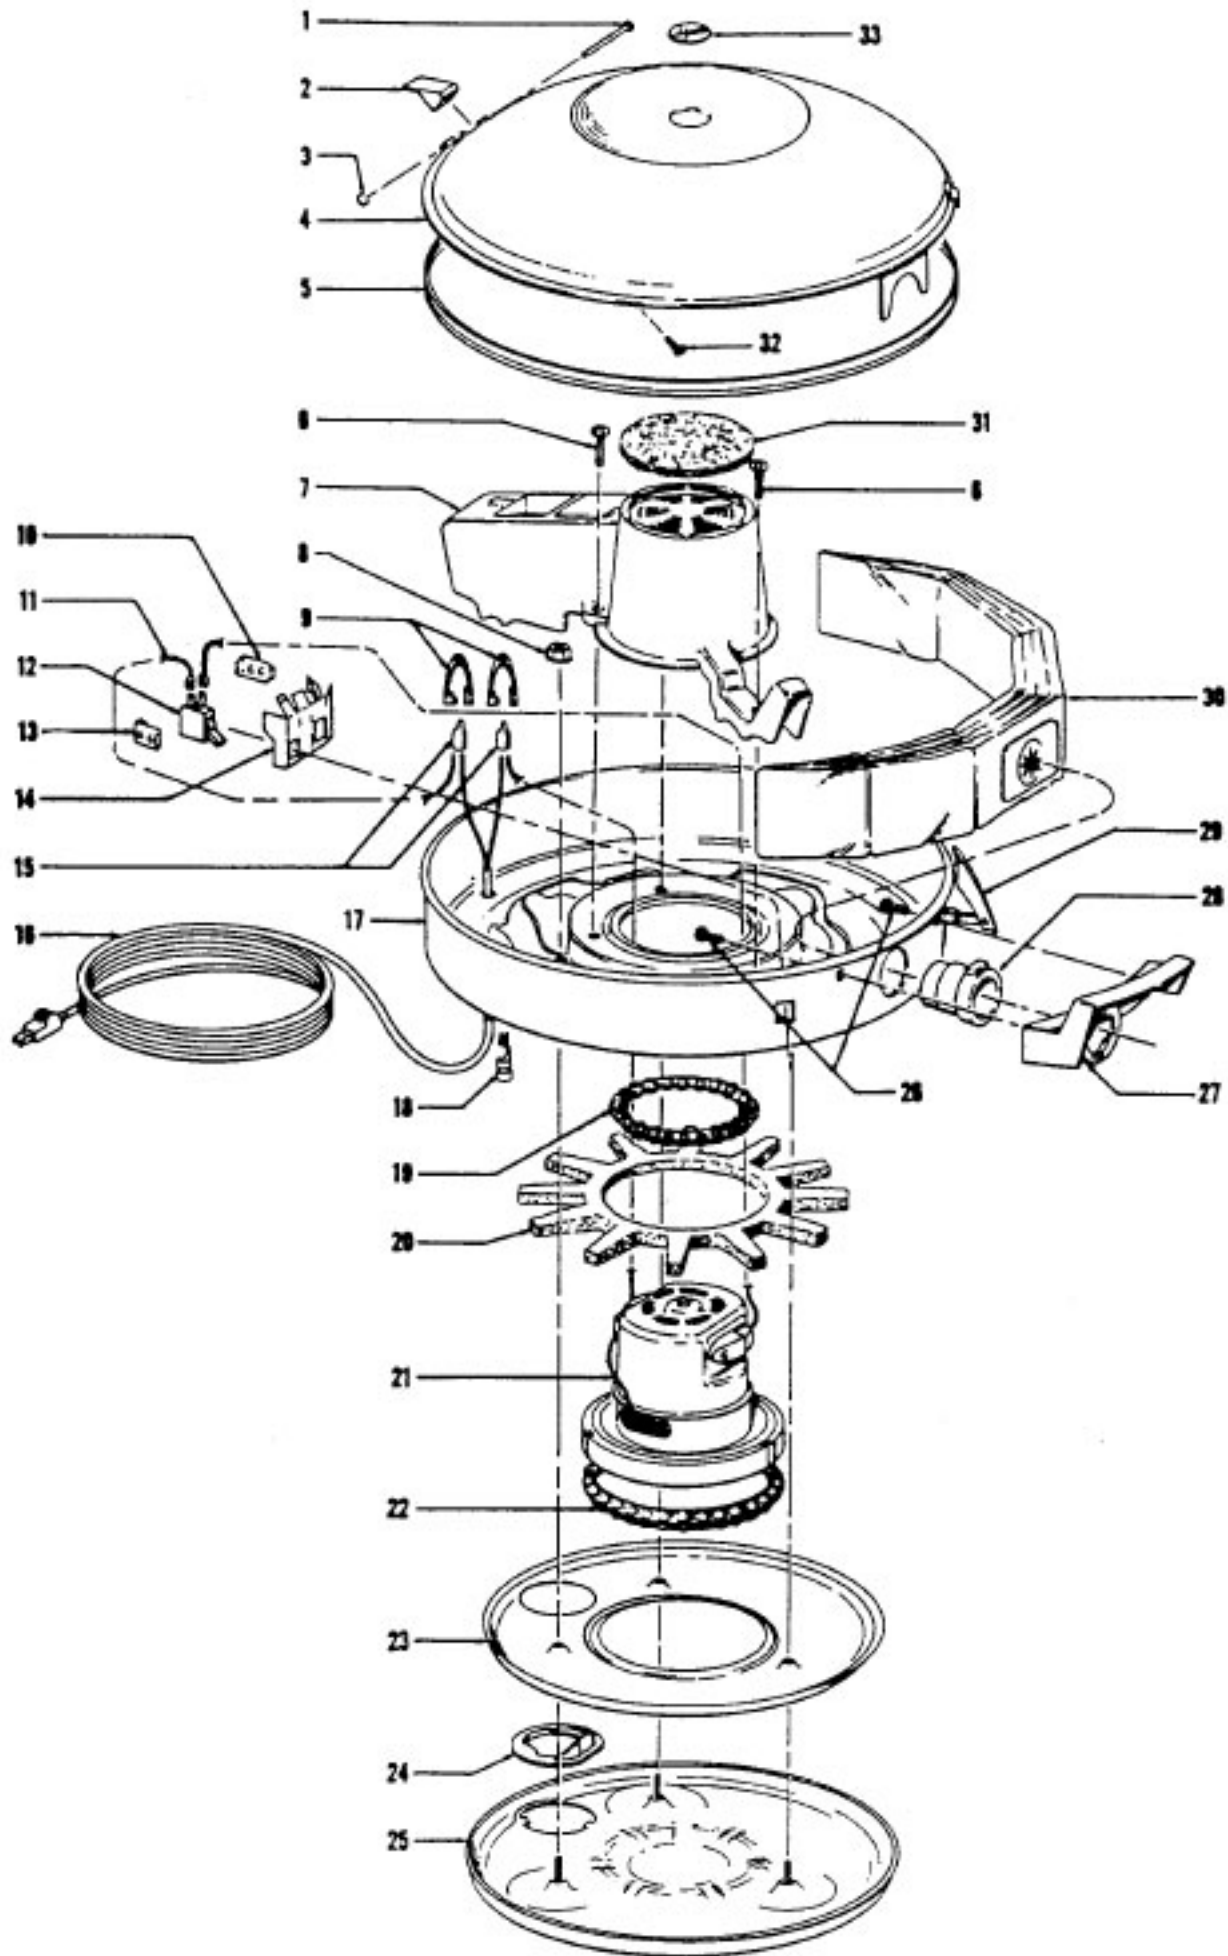

## Available Replacement Parts for HOOVER S3167

[H-4010009H](#)

PAPER BAG, 3 PK

**Celebrity**

**Models S3005, S3005-001, S3005-020, S3005-030, S3159, S3167**

Ref. No.	Part No.	Description
1	47938	Pin
2	170362JM	Cord Clip
3	48123	Ring
4	42211161	Upper Shell - EW
	42211059	Upper Shell - EW - S3159
	42211048	Upper Shell - JX - S3167
5	170361JM	Furniture Guard
6	17001FW	Screw (3)
7	170377JM	Motor Cover
8	21652003	Nut - Hex (3)
9	161881	Terminal Lock (2)
10	13312	Switch Retaining Clamp (Metal)
	36131003	Switch Cover - R.H. (Plastic)
11	170333	Lead Wire - White
12	12971	Switch
13	13313	Switch Retaining Clamp (Metal)
	36131002	Switch Cover - L.H. (Plastic)
14	34353001	Switch Insulation
15	48969	Wire Nut (2)
16	46363195	Cord
17	42213038	Intermediate Shell - JJ
	42213040	Intermediate Shell - JR
18	27482227	Strain Relief Bushing
	27482120	Strain Relief Bushing - S3005-001
19	169293	Motor Mount - Upper
20	31194005	Muffler

Ref. No.	Part No.	Description
21	43177008	Motor - (P - 39)
22	169294	Motor Mount - Lower
23	37215097	Intake Pan
24	170382JM	Blower Adapter
25	41421189	Bottom Pan - JR - S3159
	41421122	Bottom Pan - JJ
26	166735EF	Screw (2)
27	39457006	Handle
28	170352AG	Bag Collar Connector
29	16439JX	Shell Cover Latch
30	4010009H	Throw Away Bag (3 Pk.)
31	170332BZ	Secondary Filter
32	13533	Screw (Cord Clip)
33	51661008	Medallion