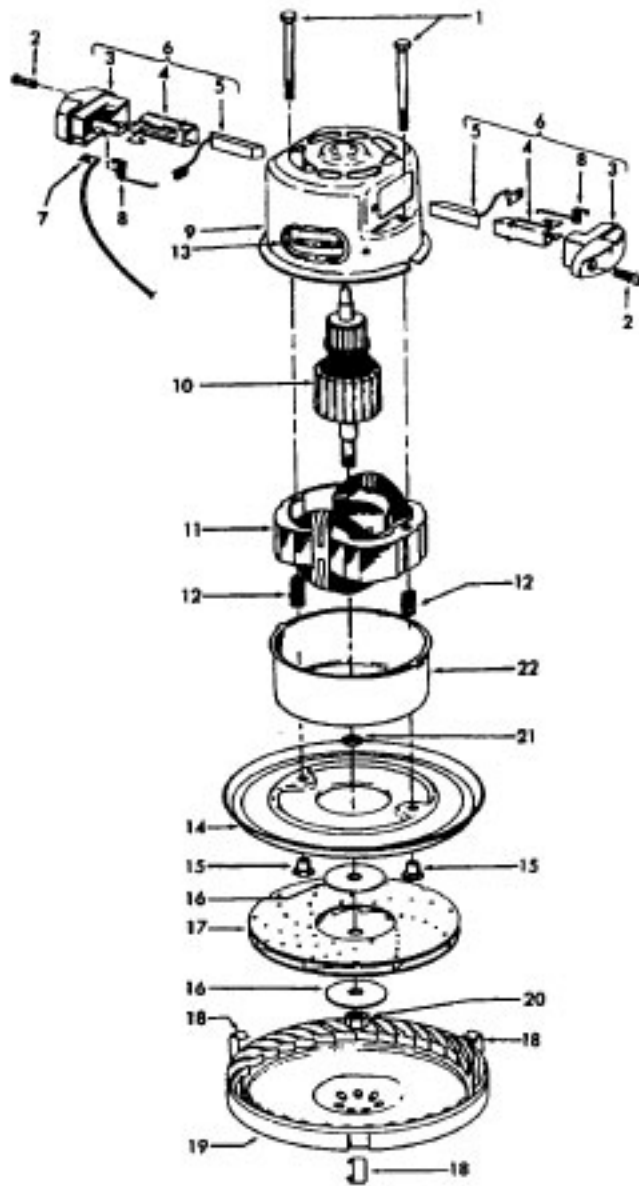

S3073, S3073-030, S3079, S3079-030, S3079-035, S3081,
S3083, S3083-030, S3093, S3121, S3123, S3125, S3125-030,
S3127, S3131, S3131-030, S3133, S3135, S3147, S3149, S3159
S3161, S3165, S3167, S3169, S3215

Ref. No.	Part No.	Description
1	33421004	Field Lamination Bolt
2	21429406	Screw
3	167696AG	Brush Housing - Only
4	N/A	Brush Holder - Use Brush Carrier Assem. 47318008 It. 6.
5	167681	Carbon Brush & Terminal
6	47318008	Brush Housing - Comp.
7	27666551	Terminal
8	38353004	Spring
9	169707	Motor Housing - Upper
10	168479	Armature
11	168470	Field
12	167721FW	Spring
13	169702BZ	Bushing
14	169713FW	Motor Mounting Plate
15	167695EF	Nut
16	21312774	Washer
17	43566006	Fan
18	34785004	Spring Clip
19	169714AG	Diffuser
20	33426001	Nut
21	31148002	Spacer
22	41823002	Motor Housing - Lower