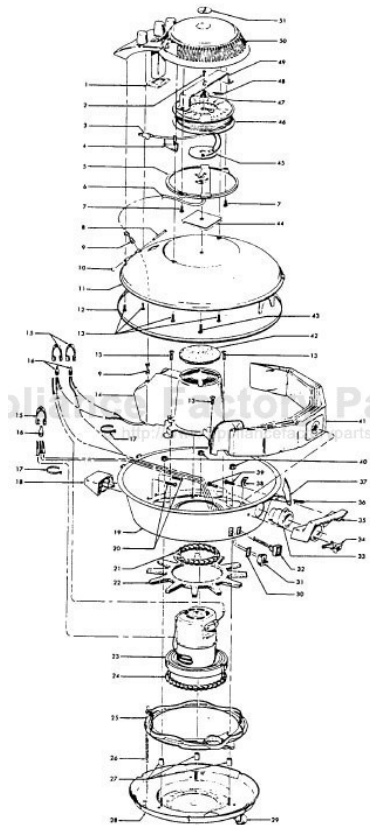

[Find Your HOOVER Vacuum Cleaner Parts - Select From 1456 Models](#)

----- Manual continues below part list -----