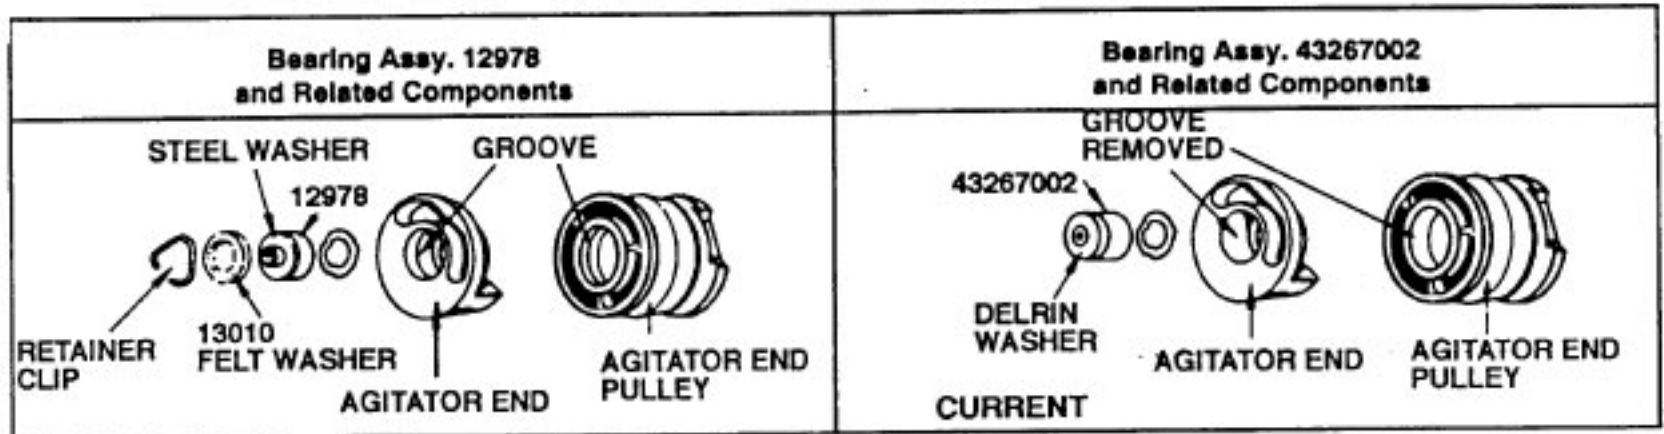

Models S3057, S3059, S3059-030, S3061, S3061-030, S3077, S3079, S3079-030, S3079-035, S3081, S3083, S3083-030, S3093, S3127, S3131, S3131-030, S3133, S3135, S3137, S3139, S3139-035, S3141, S3147, S3149, S3153, S3161, S3173

Ref. No.	Part No.	Description
	48416004	Agitator Assm. Comp.
1	48495 AY	Thread Guard Assm. - L.H.
2	12987	Retainer Clip (2)
3	13010	Washer - Felt (2)
4	12978	Agitator Bearing Assm. (2) (Use w/item 2 & 3)
	43267002	Agitator Bearing Assm. (2) (Current)
5	21347003	Washer (2)
6	160542	Agitator End Assm.
7	160070	Agitator Shaft
8	160646 BZ	Agitator Brush Back Assm. (2)
9	160538	Agitator End Pulley
10	12985 AY	Agitator Thread Guard Assm. - R.H.