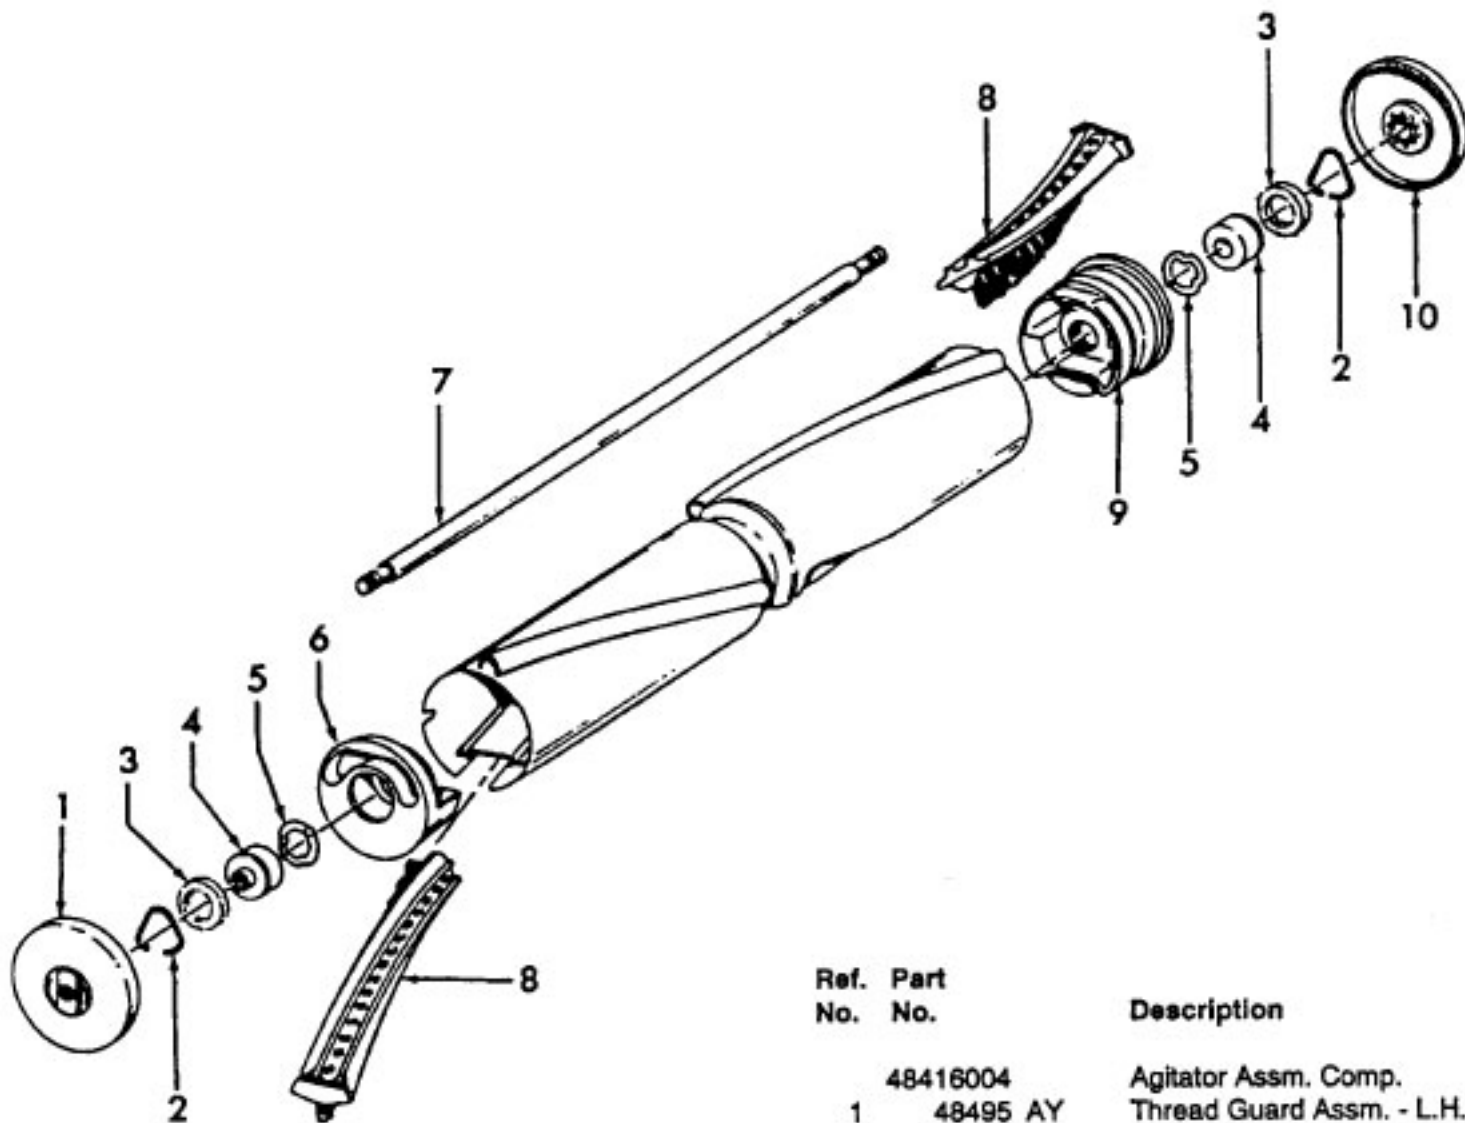

Models S3057, S3059, S3059-030, S3061, S3061-030, S3077, S3079, S3079-030, S3079-035, S3081, S3083, S3083-030, S3093, S3127, S3131, S3131-030, S3133, S3135, S3137, S3139, S3139-035, S3141, S3147, S3149, S3153, S3161, S3173

Ref. No.	Part No.	Description
	48416004	Agitator Assm. Comp.
1	48495 AY	Thread Guard Assm. - L.H.
2	12987	Retainer Clip (2)
3	13010	Washer - Felt (2)
4	12978	Agitator Bearing Assm. (2) (Use w/item 2 & 3)
	43267002	Agitator Bearing Assm. (2) (Current)
5	21347003	Washer (2)
6	160542	Agitator End Assm.
7	160070	Agitator Shaft
8	160646 BZ	Agitator Brush Back Assm. (2)
9	160538	Agitator End Pulley
10	12985 AY	Agitator Thread Guard Assm. - R.H.