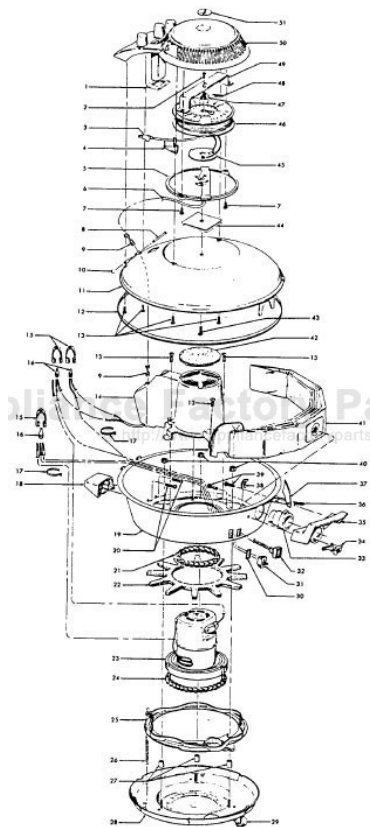

[Find Your HOOVER Vacuum Cleaner Parts - Select From 1456 Models](#)

----- Manual continues below part list -----