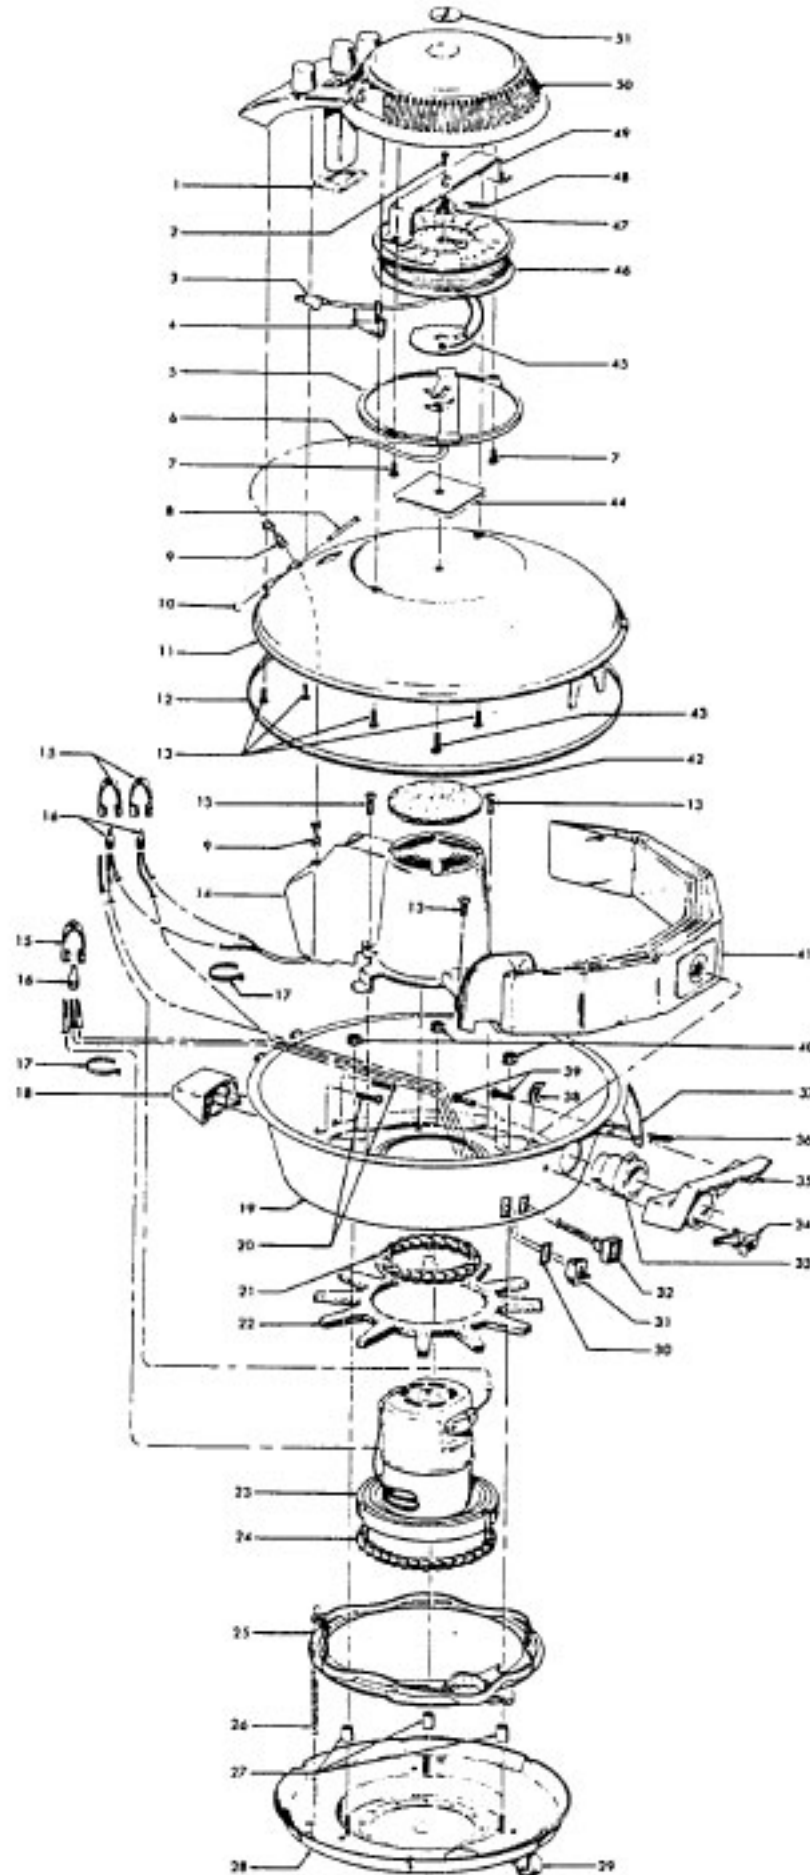

Celebrity II

**Models S3059, S3059-030, S3079, S3079-030, S3079-035
S3127, S3149, S3161**

Ref. No.	Part No.	Description	Ref. No.	Part No.	Description
1	170334AG	Gasket	31	28162004	Switch
2	19765	Screw		12971	Switch - S3079, S3079-030, S3079-035, S3127, S3149, S3161
3	46383303	Cord	32	46326076	Connector
4	170368JM	Plug Insert	33	170352AG	Bag Collar Connector
5	47348006	Brush Block Comp. - S3059, S3059-030, S3079, S3079-030	34	36151012	Latch
	47348034	Brush Block Comp.	35	39457006	Handle
6	46311029	Pigtail Cord - S3059, S3059-030, S3079, S3079-030	36	48512FW	Shell Cover Latch Spring
	46313036	Pigtail Cord	37	16439EW	Shell Cover Latch
7	17001FW	Screw (2)		16439JX	Shell Cover Latch - S3079, S3079-030, S3079-035, S3127, S3149, S3161
8	47938	Hinge Pin	38	34341006	Retaining Clip - S3059, S3059-030
9	27482227	Strain Relief Bushing (2)		13312	Retaining Clip
10	48123AV	Lock Ring	39	166735EF	Screw (2)
11	42211187	Upper Shell	40	21652003	Nut - Hex (3)
	42211157	Upper Shell - S3079, S3079-030, S3079-035	41	4010009H	Throw Away Bag (3 Pk.)
	42211002	Upper Shell - S3127	42	170332BZ	Secondary Filter
	42211158	Upper Shell - S3149	43	21447003	Screw
	42211159	Upper Shell - S3161	44	34165002	Brush Block Insulator (2)
12	170361JM	Furniture Guard	45	46831076	Commutator
13	12619	Screw (7)	46	46831015	Cord Reel Comp.
14	170375JM	Motor Cover	47	19999	Ratchet
	37196054	Motor Cover - S3079-035, S3161	48	38331004	Detent Spring
	37196033	Motor Cover - S3127, S3149	49	170343AY	Cord Reel Bracket
15	161881	Terminal Lock (3)	50	37215011	Cord Reel Housing
16	48969	Wire Nut (3)		37215052	Cord Reel Housing - S3079, S3079-030, S3079-035
17	27479307	Wire Tie (2)		37215053	Cord Reel Housing - S3127, S3149
18	170359FP	Rear Rest Pad		37215054	Cord Reel Housing - S3161
19	42213120	Intermediate Shell Comp.	51	51661008	Medallion
	42213335	Intermediate Shell Comp.			
20	21447014	Screw (2)			
21	169293	Motor Mount - Upper			
22	31194005	Muffler			
23	43577074	Motor - 3.7 - (P - 60)			
	43177008	Motor - S3079, S3079-030, S3079-035, S3127, S3149, S3161 - 7.2 - (P - 39)			
24	169294	Motor Mount - Lower			
25	170374JM	Blower Valve			
26	170339	Spring			
27	31721004	Spacer (3)			
	31721025	Spacer (3) - S3161			
28	41421311	Bottom Pan Comp.			
	41421169	Bottom Pan Comp.			
	41421180	Bottom Pan Comp.			
	41421189	Bottom Pan Comp. - S3079, S3079-030, S3079-035, S3127, S3149			
	41421318	Bottom Pan Comp. - S3161			
29	23737202	Caster Wheel (3)			
30	34138005	Switch Sealing Gasket			