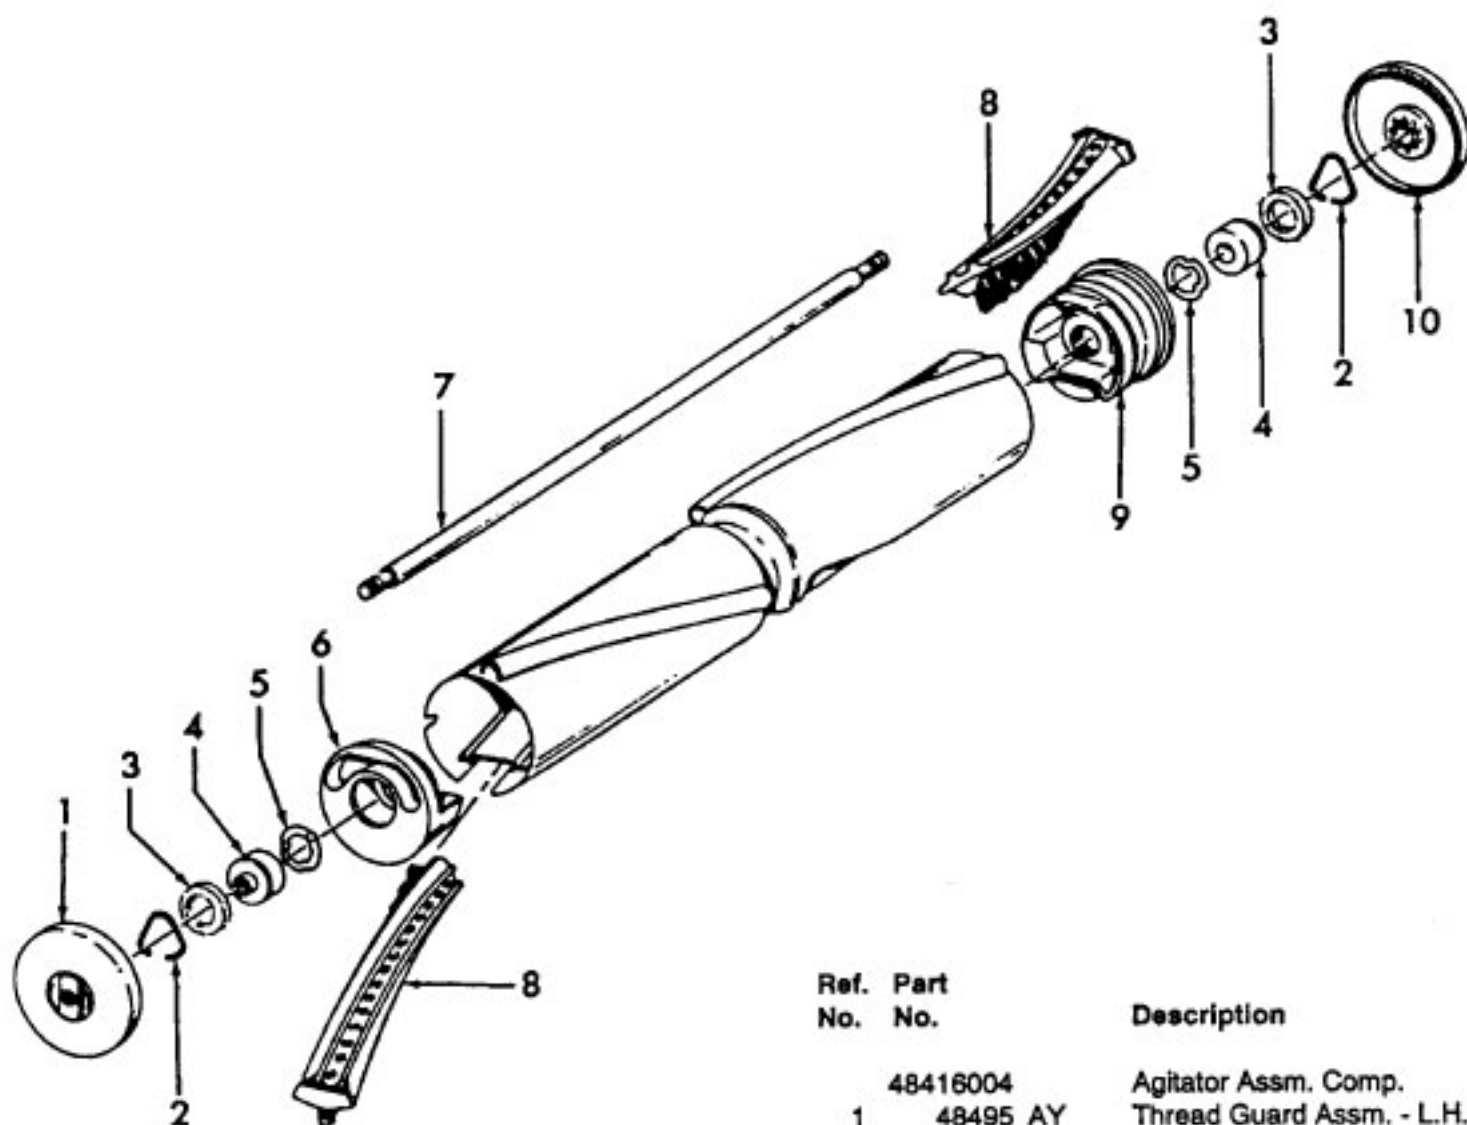

Models S3057, S3059, S3059-030, S3061, S3061-030, S3077, S3079, S3079-030, S3079-035, S3081, S3083, S3083-030, S3093, S3127, S3131, S3131-030, S3133, S3135, S3137, S3139, S3139-035, S3141, S3147, S3149, S3153, S3161, S3173

Ref. No.	Part No.	Description
	48416004	Agitator Assm. Comp.
1	48495 AY	Thread Guard Assm. - L.H.
2	12987	Retainer Clip (2)
3	13010	Washer - Felt (2)
4	12978	Agitator Bearing Assm. (2) (Use w/item 2 & 3)
	43267002	Agitator Bearing Assm. (2) (Current)
5	21347003	Washer (2)
6	160542	Agitator End Assm.
7	160070	Agitator Shaft
8	160646 BZ	Agitator Brush Back Assm. (2)
9	160538	Agitator End Pulley
10	12985 AY	Agitator Thread Guard Assm. - R.H.