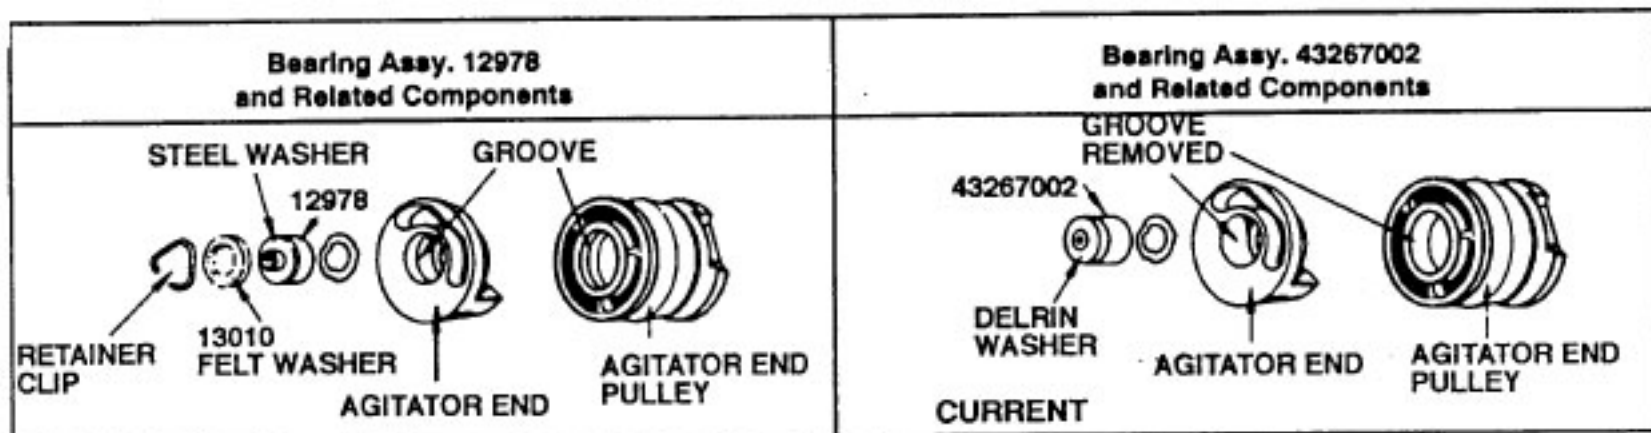

Models S3057, S3059, S3059-030, S3061, S3061-030, S3077, S3079, S3079-030, S3079-035, S3081, S3083, S3083-030, S3093, S3127, S3131, S3131-030, S3133, S3135, S3137, S3139, S3139-035, S3141, S3147, S3149, S3153, S3161, S3173

Ref. No.	Part No.	Description
	48416004	Agitator Assm. Comp.
1	48495 AY	Thread Guard Assm. - L.H.
2	12987	Retainer Clip (2)
3	13010	Washer - Felt (2)
4	12978	Agitator Bearing Assm. (2) (Use w/item 2 & 3)
	43267002	Agitator Bearing Assm. (2) (Current)
5	21347003	Washer (2)
6	160542	Agitator End Assm.
7	160070	Agitator Shaft
8	160646 BZ	Agitator Brush Back Assm. (2)
9	160538	Agitator End Pulley
10	12985 AY	Agitator Thread Guard Assm. - R.H.