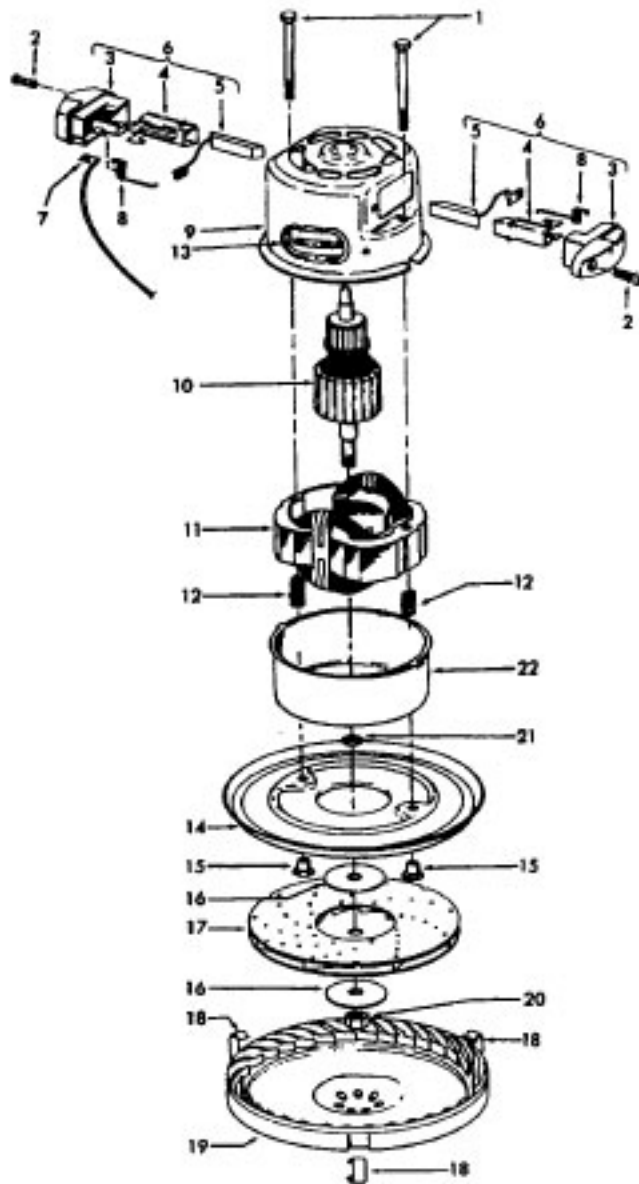

S3073, S3073-030, S3079, S3079-030, S3079-035, S3081,
S3083, S3083-030, S3093, S3121, S3123, S3125, S3125-030,
S3127, S3131, S3131-030, S3133, S3135, S3147, S3149, S3159
S3161, S3165, S3167, S3169, S3215

Ref. No.	Part No.	Description
1	33421004	Field Lamination Bolt
2	21429406	Screw
3	167696AG	Brush Housing - Only
4	N/A	Brush Holder - Use Brush Carrier Assem. 47318008 It. 6.
5	167681	Carbon Brush & Terminal
6	47318008	Brush Housing - Comp.
7	27666551	Terminal
8	38353004	Spring
9	169707	Motor Housing - Upper
10	168479	Armature
11	168470	Field
12	167721FW	Spring
13	169702BZ	Bushing
14	169713FW	Motor Mounting Plate
15	167695EF	Nut
16	21312774	Washer
17	43566006	Fan
18	34785004	Spring Clip
19	169714AG	Diffuser
20	33426001	Nut
21	31148002	Spacer
22	41823002	Motor Housing - Lower