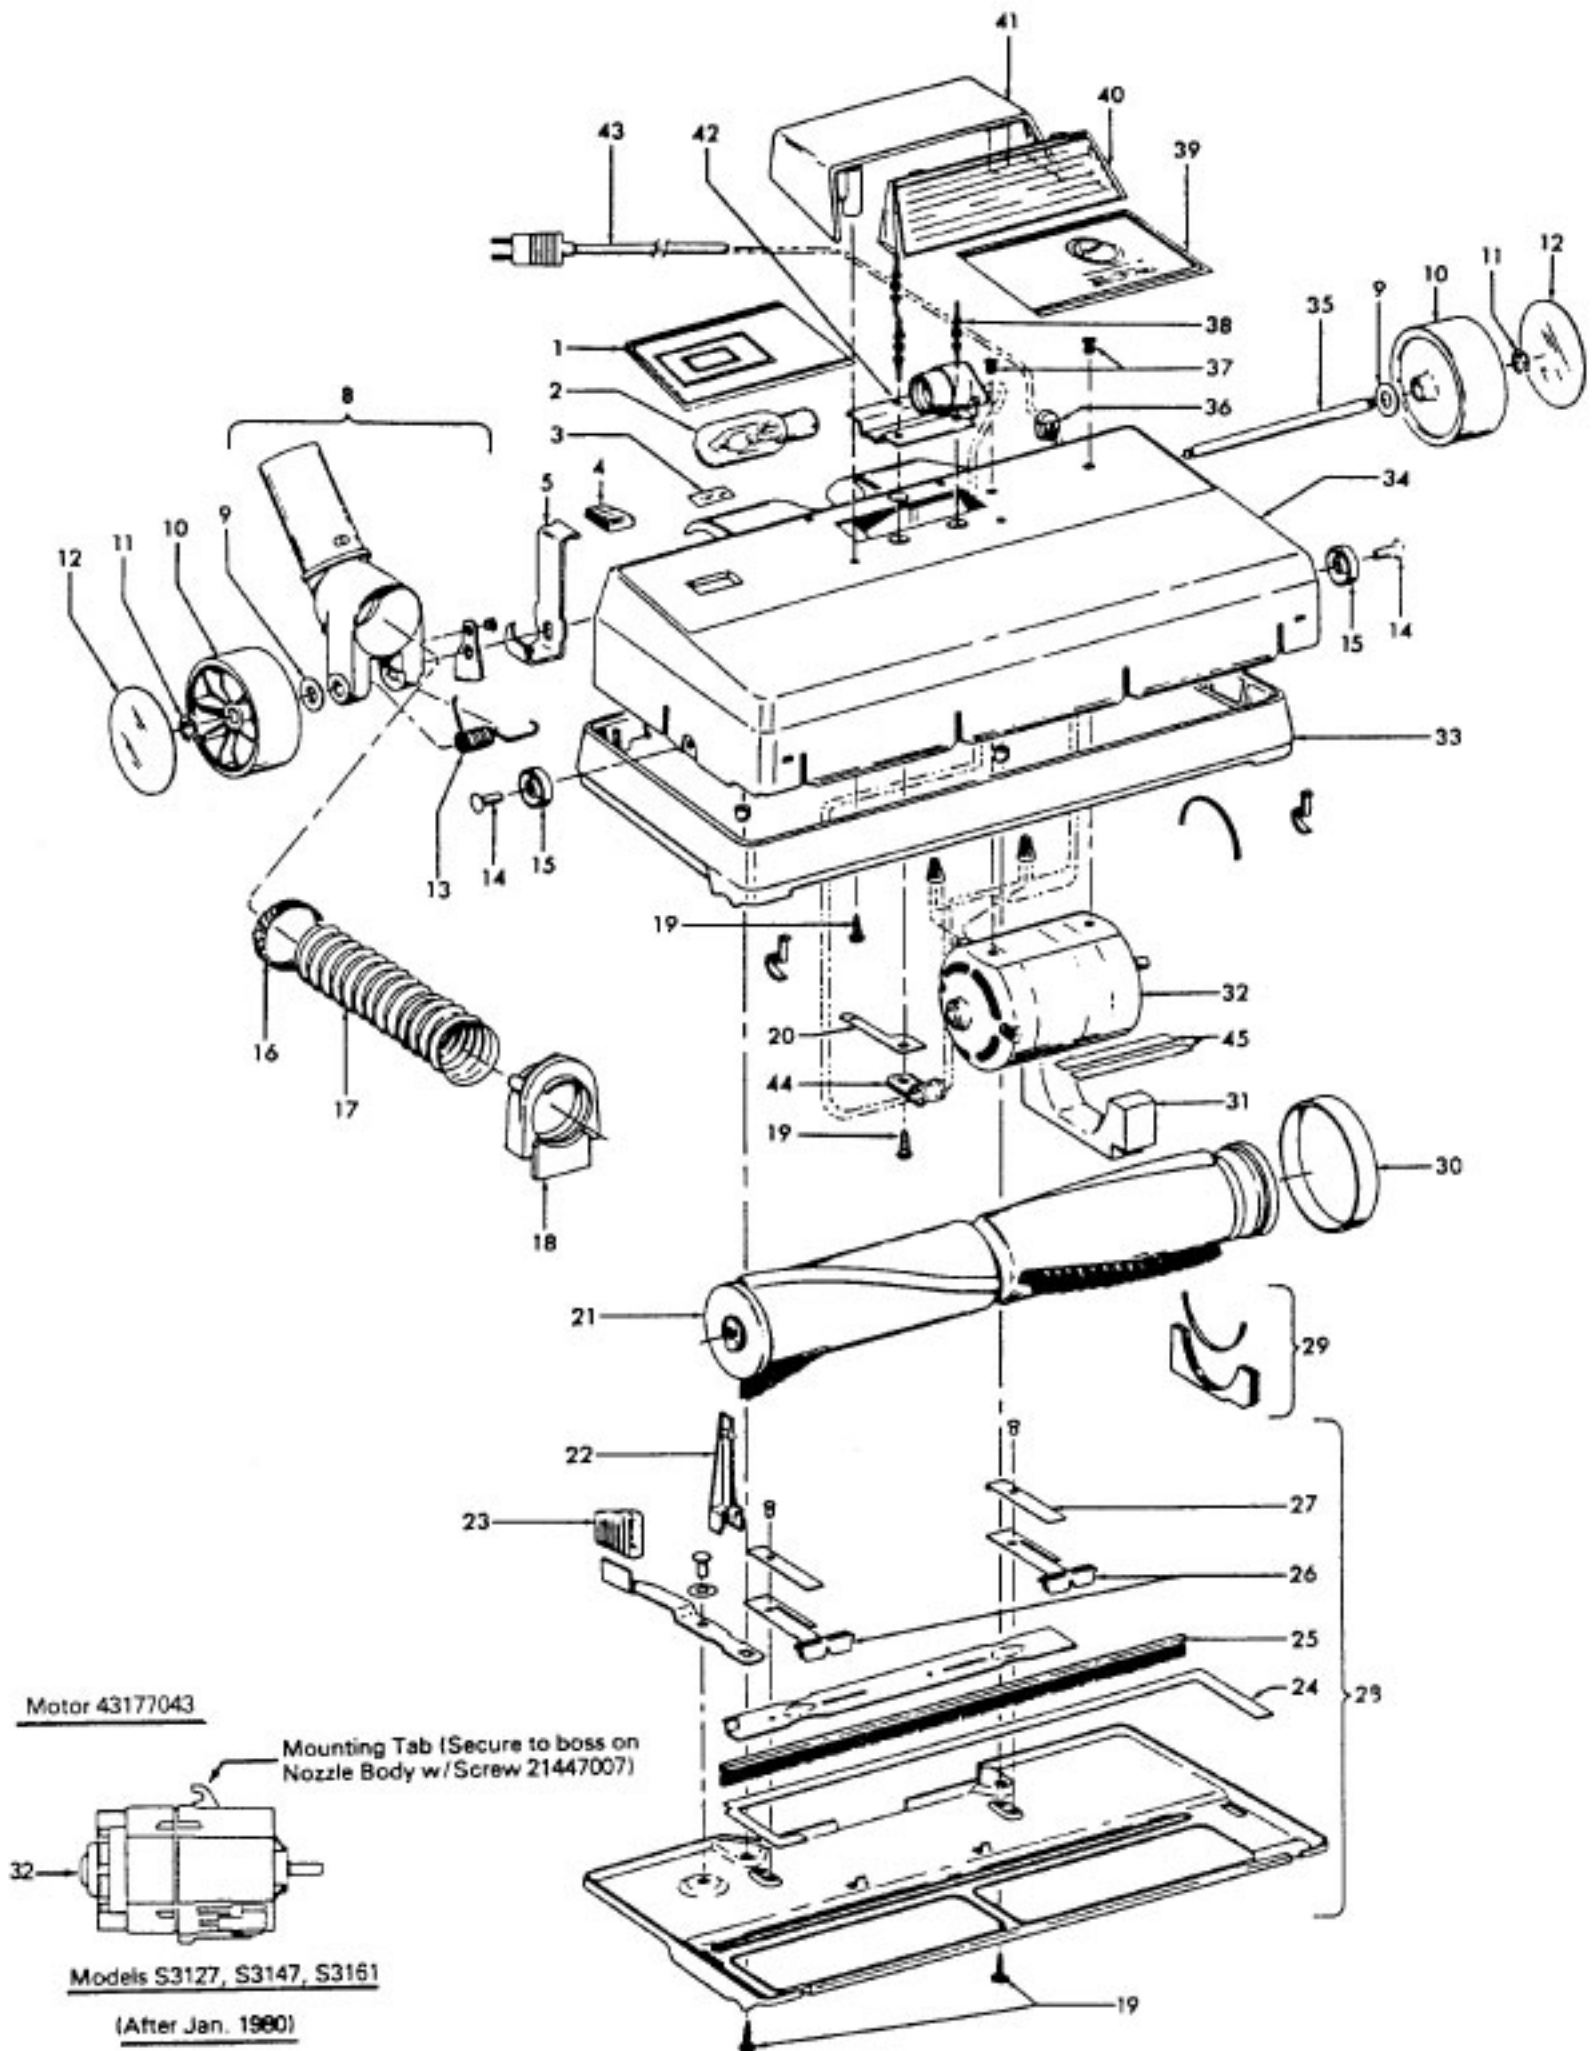

Celebrity II

**Models S3059, S3059-030, S3079, S3079-030, S3079-035
S3127, S3149, S3161**

Ref. No.	Part No.	Description	Ref. No.	Part No.	Description
1	170334AG	Gasket	31	28162004	Switch
2	19765	Screw		12971	Switch - S3079, S3079-030, S3079-035, S3127, S3149, S3161
3	46383303	Cord	32	46326076	Connector
4	170368JM	Plug Insert	33	170352AG	Bag Collar Connector
5	47348006	Brush Block Comp. - S3059, S3059-030, S3079, S3079-030	34	36151012	Latch
	47348034	Brush Block Comp.	35	39457006	Handle
6	46311029	Pigtail Cord - S3059, S3059-030, S3079, S3079-030	36	48512FW	Shell Cover Latch Spring
	46313036	Pigtail Cord	37	16439EW	Shell Cover Latch
7	17001FW	Screw (2)		16439JX	Shell Cover Latch - S3079, S3079-030, S3079-035, S3127, S3149, S3161
8	47938	Hinge Pin	38	34341006	Retaining Clip - S3059, S3059-030
9	27482227	Strain Relief Bushing (2)		13312	Retaining Clip
10	48123AV	Lock Ring	39	166735EF	Screw (2)
11	42211187	Upper Shell	40	21652003	Nut - Hex (3)
	42211157	Upper Shell - S3079, S3079-030, S3079-035	41	4010009H	Throw Away Bag (3 Pk.)
	42211002	Upper Shell - S3127	42	170332BZ	Secondary Filter
	42211158	Upper Shell - S3149	43	21447003	Screw
	42211159	Upper Shell - S3161	44	34165002	Brush Block Insulator (2)
12	170361JM	Furniture Guard	45	46831076	Commutator
13	12619	Screw (7)	46	46831015	Cord Reel Comp.
14	170375JM	Motor Cover	47	19999	Ratchet
	37196054	Motor Cover - S3079-035, S3161	48	38331004	Detent Spring
	37196033	Motor Cover - S3127, S3149	49	170343AY	Cord Reel Bracket
15	161881	Terminal Lock (3)	50	37215011	Cord Reel Housing
16	48969	Wire Nut (3)		37215052	Cord Reel Housing - S3079, S3079-030, S3079-035
17	27479307	Wire Tie (2)		37215053	Cord Reel Housing - S3127, S3149
18	170359FP	Rear Rest Pad		37215054	Cord Reel Housing - S3161
19	42213120	Intermediate Shell Comp.	51	51661008	Medallion
	42213335	Intermediate Shell Comp.			
20	21447014	Screw (2)			
21	169293	Motor Mount - Upper			
22	31194005	Muffler			
23	43577074	Motor - 3.7 - (P - 60)			
	43177008	Motor - S3079, S3079-030, S3079-035, S3127, S3149, S3161 - 7.2 - (P - 39)			
24	169294	Motor Mount - Lower			
25	170374JM	Blower Valve			
26	170339	Spring			
27	31721004	Spacer (3)			
	31721025	Spacer (3) - S3161			
28	41421311	Bottom Pan Comp.			
	41421169	Bottom Pan Comp.			
	41421180	Bottom Pan Comp.			
	41421189	Bottom Pan Comp. - S3079, S3079-030, S3079-035, S3127, S3149			
	41421318	Bottom Pan Comp. - S3161			
29	23737202	Caster Wheel (3)			
30	34138005	Switch Sealing Gasket			

ITEMS NOT ILLUSTRATED

170351AW	Hinge Leaf Upper (Upper Shell)
34353001	Switch Insulation - S3079, S3079-030, S3079-035, S3127, S3149, S3161

PACKAGING MATERIAL

58185091	Carton - Celebrity w/ Power. Nozzle
58185001	Carton - S3059, S3059-030
58185062	Carton - S3079, S3079-030, S3079-035, S3127
58185024	Carton - S3149
58185038	Carton - S3161
58132009	Nozzle Carton
58332001	Nozzle Support
56513099	Owner Manual

Powermatic Nozzle