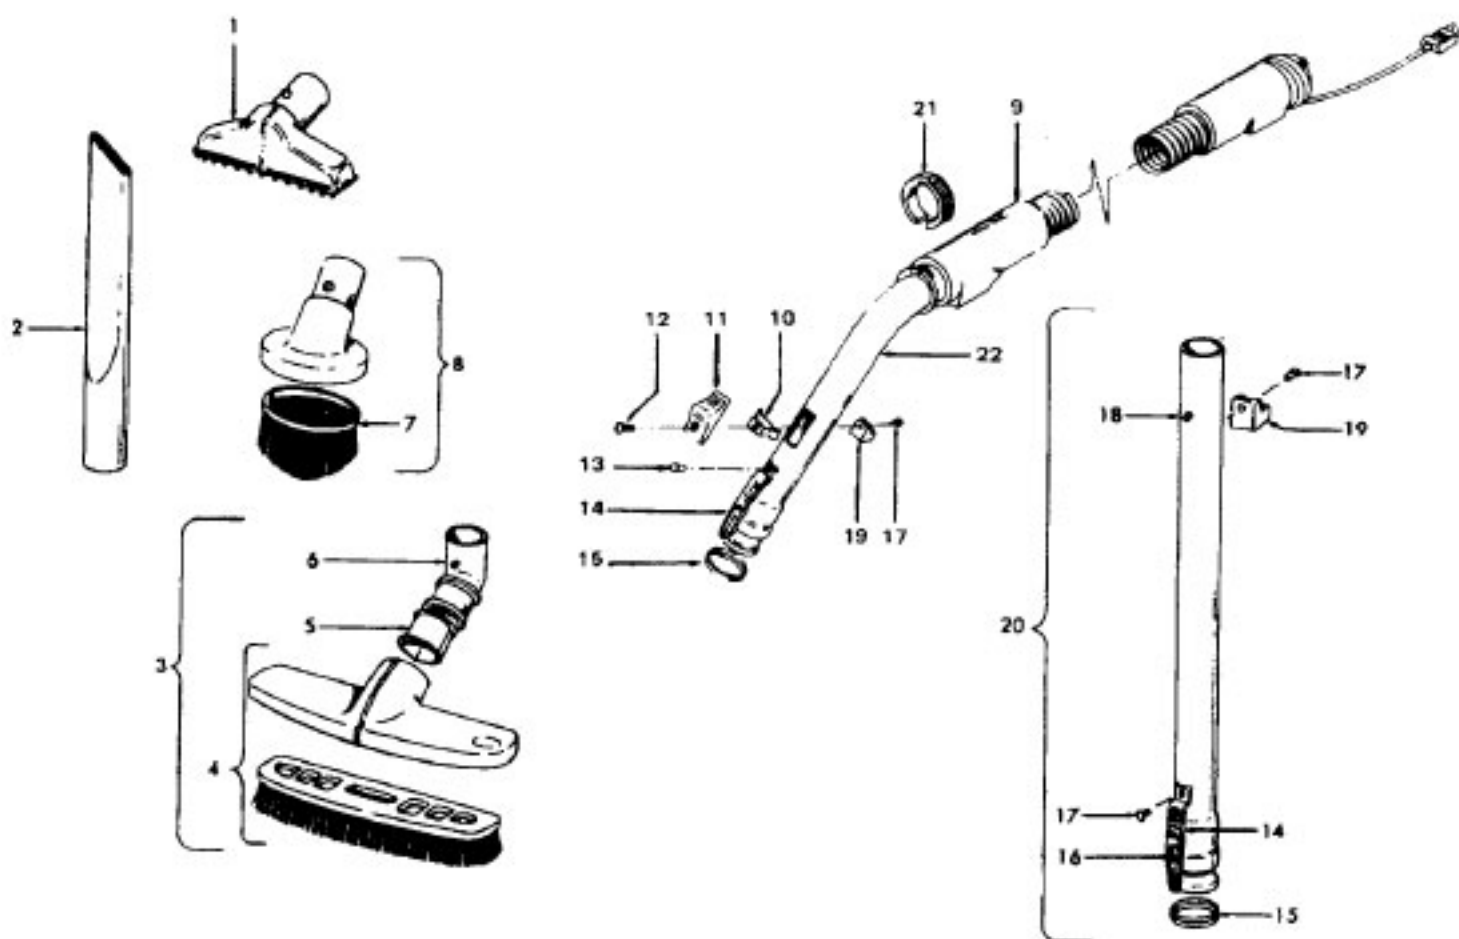

Cleaning Tools

Models S3059, S3059-030, S3061, S3061-030, S3079,
S3079-030, S3083, S3083-030, S3127, S3147, S3149, S3161

Ref. No.	Part No.	Description	Ref. No.	Part No.	Description
1	43414057	Furniture Nozzle Comp.	10	13257BZ	Suction Regulator Support
2	38617017	Crevice Tool	11	13142AG	Suction Regulator Control
3	13077JM	Floor Brush Assm.	12	13275	Screw
	43414073	Floor Brush Assm.	13	12783	Rivet
4	13155JM	Brush Back & Nozzle Assm. (Use w/13077JM)	14	12846AG	Tube Latch (2)
5	13276	Floor Brush Swivel Bushing (Use w/13154JM)	15	12845JM	Gasket (2)
	33712007	Split Ring (Use w/38644040)	16	12772	Rivet
6	13154JM	Swivel Connector (Use w/13077JM)	17	12783	Rivet (2)
	38644040	Swivel Connector (Use w/48473025)	18	12763AW	Rivet
7	13263BZ	Brush (Use w/ 61851 JM)	19	36171005	Cord Clip
8	161851JM	Dusting Brush Comp.	20	43453085	Ext. Tube (2) (17")
	43414064	Dusting Brush (One Piece)		43453052	Ext. Tube 20 - AX- S3127, S3161
9	43438022	Current Carrying Hose & Tube	21	36153009	Latch Ring
	43433085	Current Car in Hose	22	43468055	Hose Tube (Early)
				43453023	Ext. Tube - AX- 20 - S3127, S3161 (Current)
				170110	Shag Vac Rake - S3161 S3149