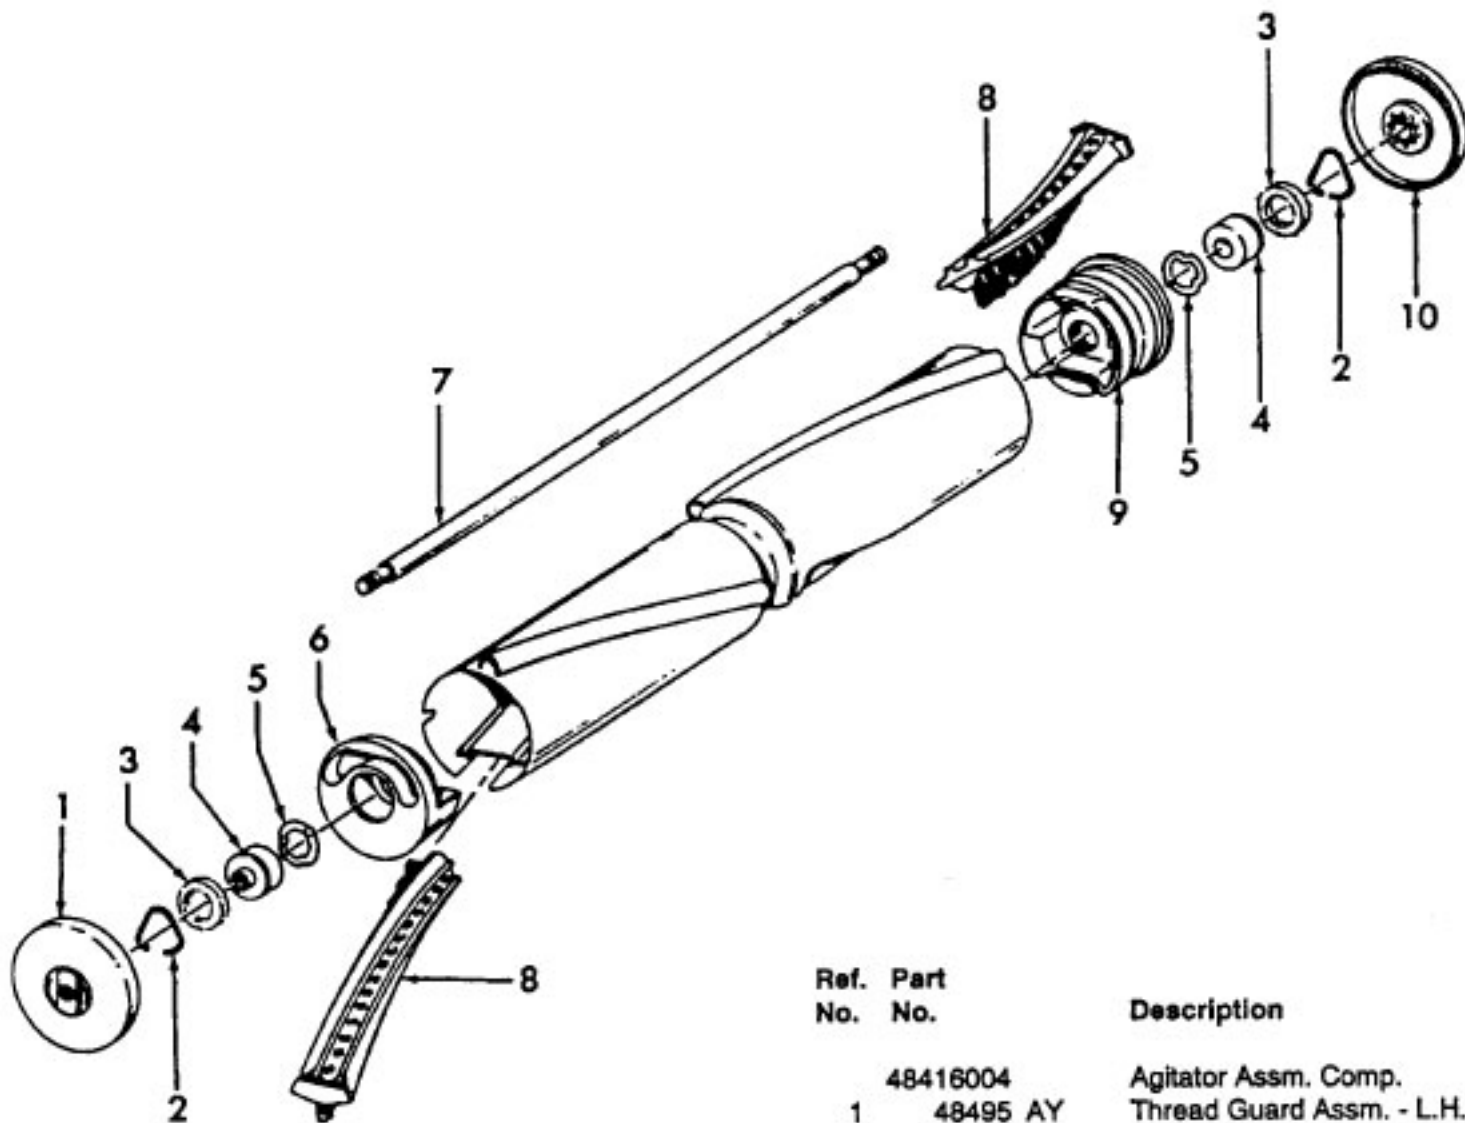

Ref. No.	Part No.	Description
	48416004	Agitator Assm. Comp.
1	48495 AY	Thread Guard Assm. - L.H.
2	12987	Retainer Clip (2)
3	13010	Washer - Felt (2)
4	12978	Agitator Bearing Assm. (2) (Use w/item 2 & 3)
	43267002	Agitator Bearing Assm. (2) (Current)
5	21347003	Washer (2)
6	160542	Agitator End Assm.
7	160070	Agitator Shaft
8	160646 BZ	Agitator Brush Back Assm. (2)
9	160538	Agitator End Pulley
10	12985 AY	Agitator Thread Guard Assm. - R.H.