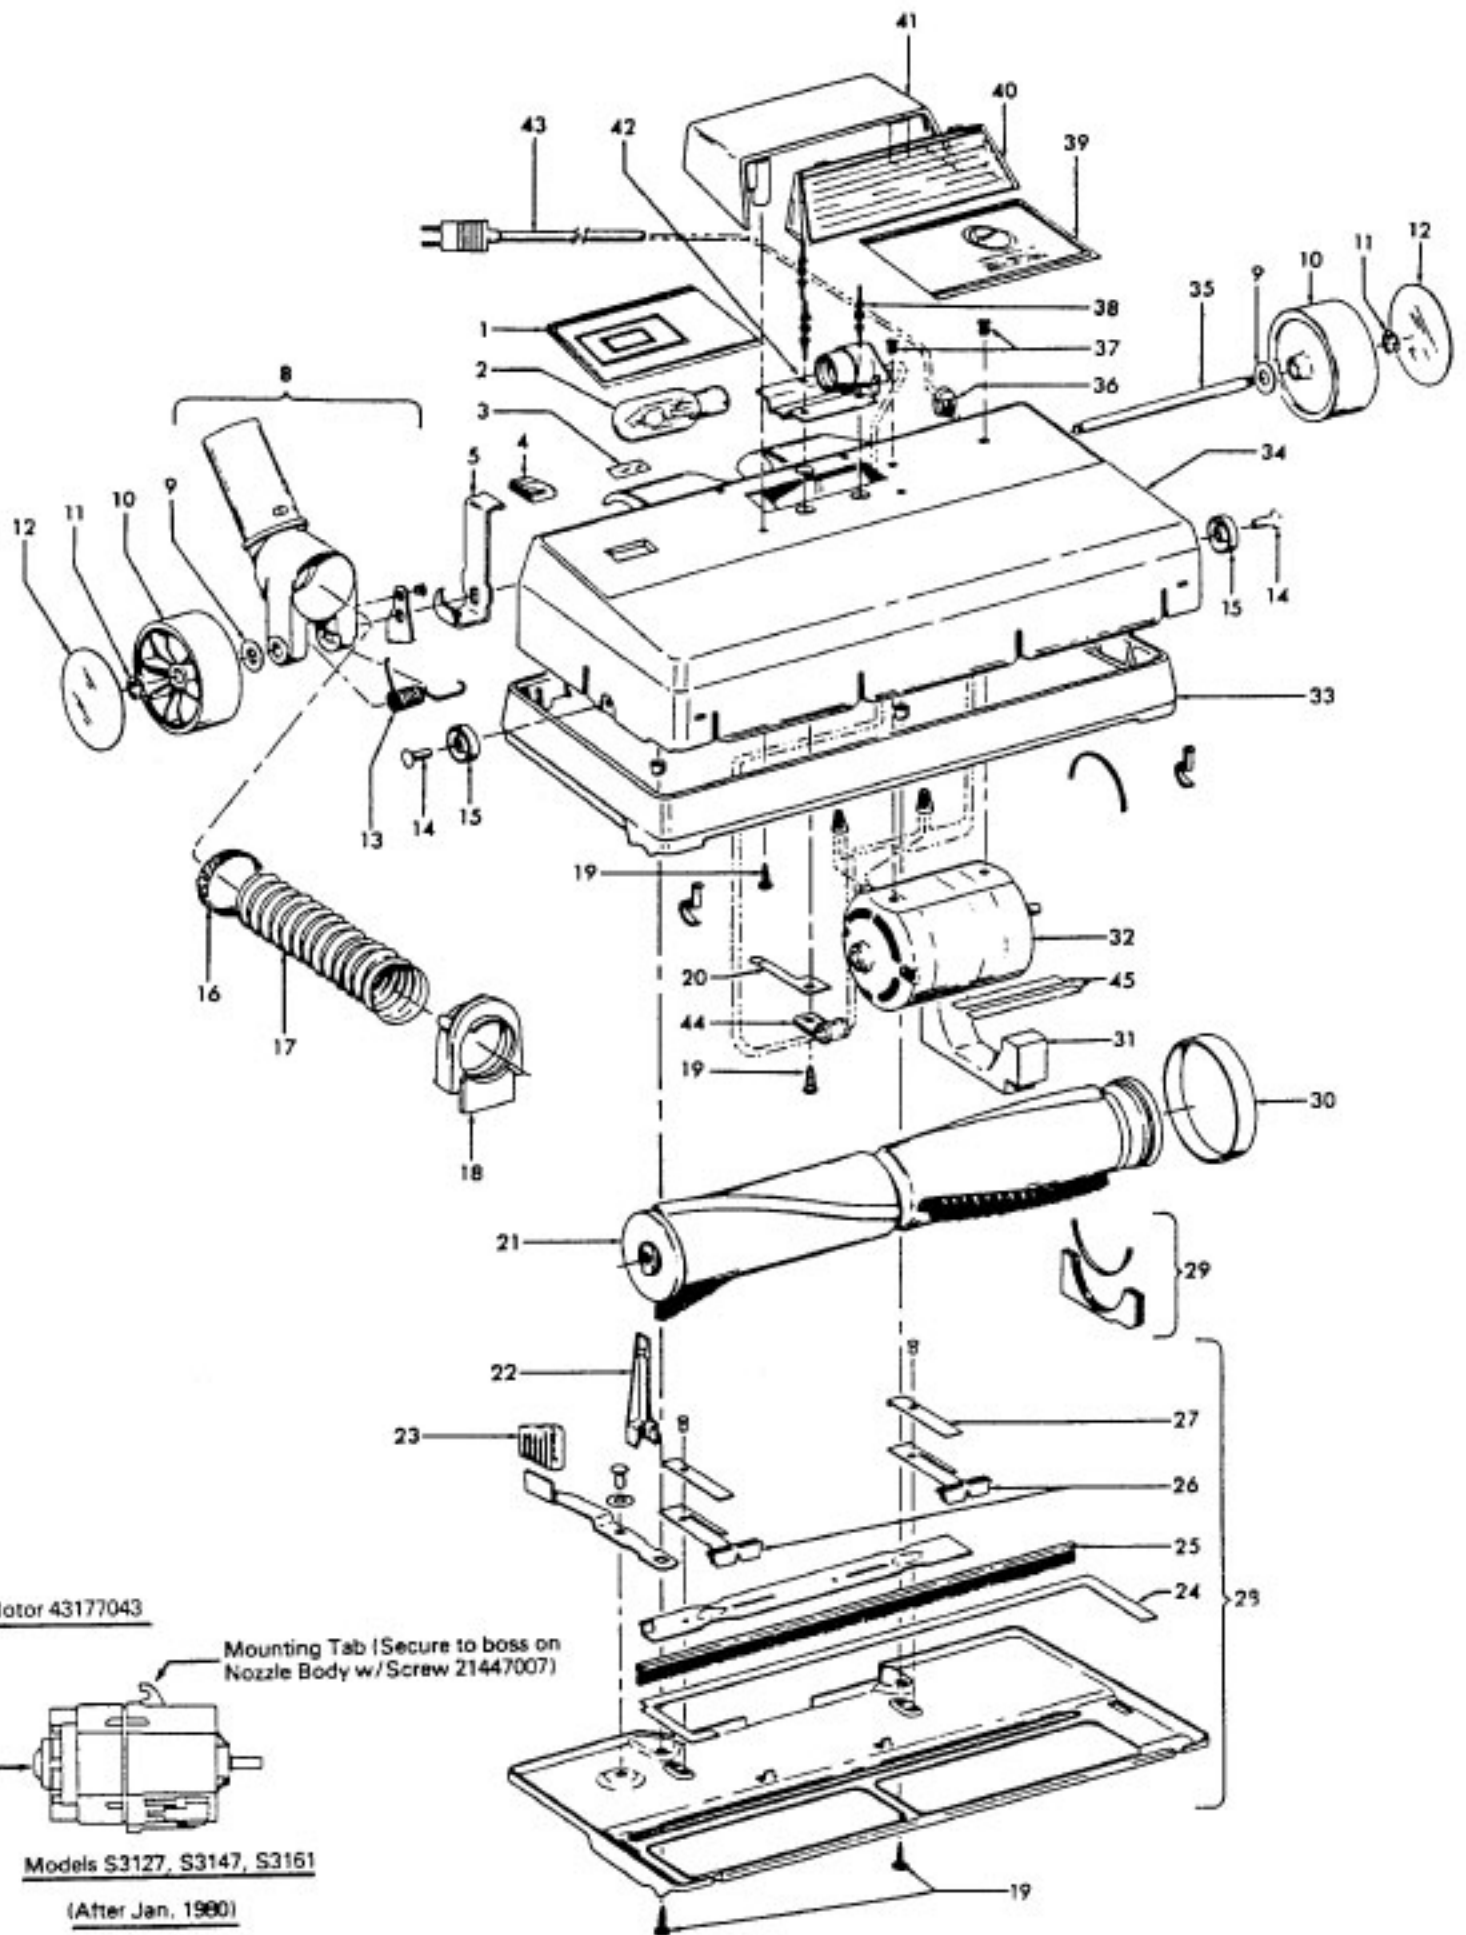

Celebrity

Models S3061, S3061-030, S3077

Ref. No.	Part No.	Description
1	37215021	Cord Reel Housing
	37215047	Cord Reel Housing - S3077
2	170334AG	Gasket
3	19765	Screw
4	46831015	Cord Reel Comp.
5	46383303	Cord
6	170368JM	Plug Insert
7	47348007	Brush Block Comp.
8	34165002	Brush Block Insulator (2)
9	47938	Hinge Pin
10	27482227	Strain Relief Bushing (2)
11	48123AV	Lock Ring
12	12619	Screw (4)
13	170332BZ	Secondary Filter
14	161881	Terminal Lock (2)
15	17001FW	Screw (5)
16	170375JM	Motor Cover
17	48969	Wire Nut (2)
18	21652003	Hex Nut (3)
19	21447014	Screw (2)
20	27479307	Wire Tie
21	170359FP	Rear Rest Pad
	170359PH	Rear Rest Pad - S3077
22	34341006	Retaining Clip
23	160108JJ	Wheel (2)
	160108PH	Wheel
24	161448AG	Rubber Tire
25	160017	Lock Ring (2)
26	169242	Wheel Cover (2)
27	43577074	Motor - 3.7 - (P - 60)
28	169294	Motor Mount - Lower
29	170374JM	Blower Adapter
30	170339	Spring
31	41421129	Bottom Pan Comp.
	41421025	Bottom Pan Comp. - S3077
32	23737202	Caster Wheel
33	31721004	Spacer (3)
34	31194005	Muffler
35	169293	Motor Mount - Upper
36	42213126	Intermediate Shell Comp.
37	170352AG	Bag Collar Connector
38	39457006	Handle
39	46326076	Connector
40	36151012	Latch

Ref. No.	Part No.	Description
41	48512FW	Shell Cover Latch Spring
42	16439JX	Shell Cover Latch
43	166735EF	Screw (2)
44	4010009H	Throw Away Bag (3 Pk.)
45	37911002	Vacuum Control Panel
46	21479229	Screw (Control Panel) (5)
47	21447003	Screw
48	170361JM	Furniture Guard
49	42211193	Upper Shell
	37211017	Upper Shell - S3077
50	32172002	Bag Indicator Seal
51	51151002	Full Bag Indicator Comp.
52	170344HE	Cam (2)
53	170345AG	Vacuum Control Button (Min.)
54	38422002	Vacuum Control Button (Med.)
55	38422007	Vacuum Control Button (Max.)
56	47538005	Switch Actuator Assm.
57	162961	Insulating Pod (Pigtail) (2)
58	163055	Terminal (Pigtail) (2)
59	38421017	Switch Button
60	170370JM	Control Panel Cover
	170370PH	Control Panel Cover
61	51481002	Control Panel
	51481004	Control Panel - S3077
62	46312016	Pigtail Cord
63	46831076	Commutator
64	19999	Ratchet
65	38331004	Detent Spring
66	170343AY	Cord Reel Bracket
67	51661008	Medallion

ITEMS NOT ILLUSTRATED

170351AW Hinge Leaf Upper (Upper Shell)

PACKAGING MATERIAL

56513056 Owner Manual
58132009 Nozzle Carton
58332001 Nozzle Support
56513038 Owner Manual - S3077

Powermatic Nozzle

Motor 43177043

Mounting Tab (Secure to boss on Nozzle Body w/ Screw 21447007)

Models S3127, S3147, S3161

(After Jan. 1990)