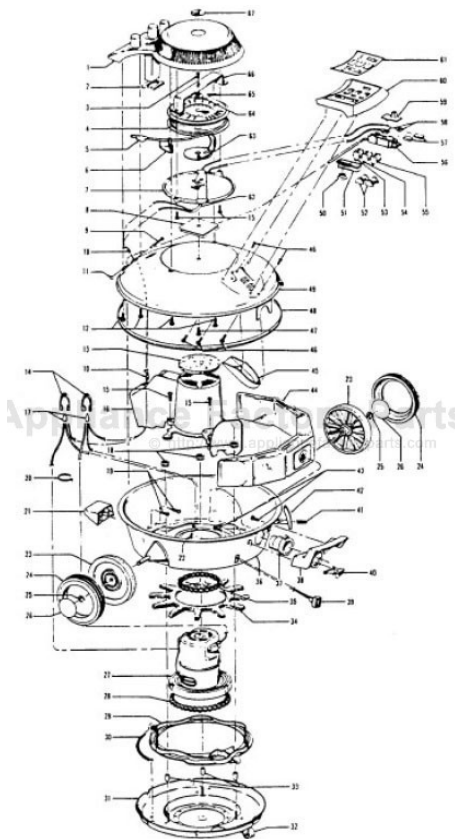

[Find Your HOOVER Vacuum Cleaner Parts - Select From 1456 Models](#)

----- Manual continues below part list -----