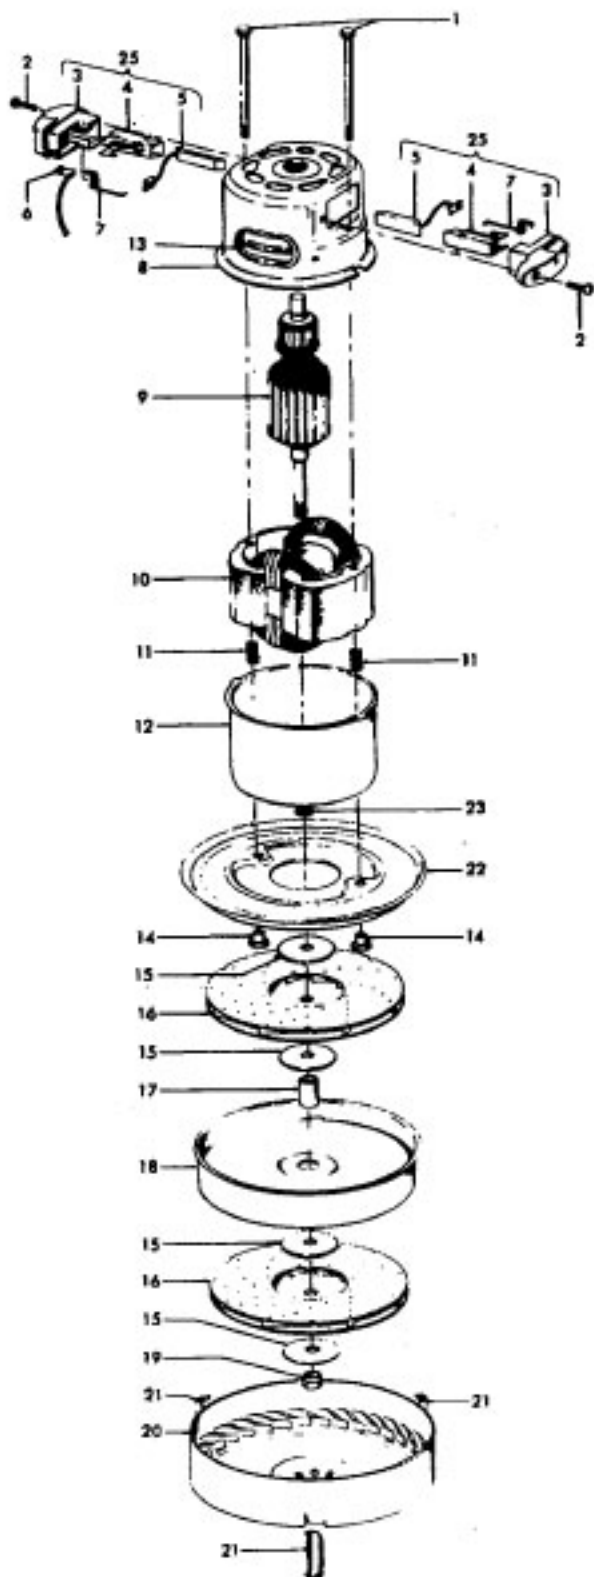

Celebrity Motor

Motor - 1 Speed - 43577074 (3.7)

Motor - 2 Speed - 43577093 (3.7)

43577093 Motor Comp. - S3153, S3141
43577074 Motor Comp. - S3059, S3059-030, S3061, S3061-030, S3077, S3139, S3139-035, S3173, S3217, S3219, S3233

Ref. No.	Part No.	Description
1	12022	Field Bolt
2	21429406	Screw
3	168038	Brush Carrier
4	168506-	Brush Holder
5	167679	Carbon Brush
6	27666551	Terminal
7	38353004	Spring
8	169706	Motor Housing - Upper
9	44765106	Armature
10	45311018	Field - 2 Speed - 3.7
	45311022	Field - 1 Speed - 3.7
11	167721FW	Spring
12	41823001	Motor Housing - Lower
13	169702BZ	Bushing
14	167695EF	Nut
15	21312774	Washer
16	43566006	Fan
17	31732003	Spacer
18	169712	Interstage
19	33426001	Nut
20	37218005	Diffuser
21	34786002	Spring Clip
22	169713FW	Mounting Plate
23	31148002	Spacer
25	168506	Brush Carrier Assm.