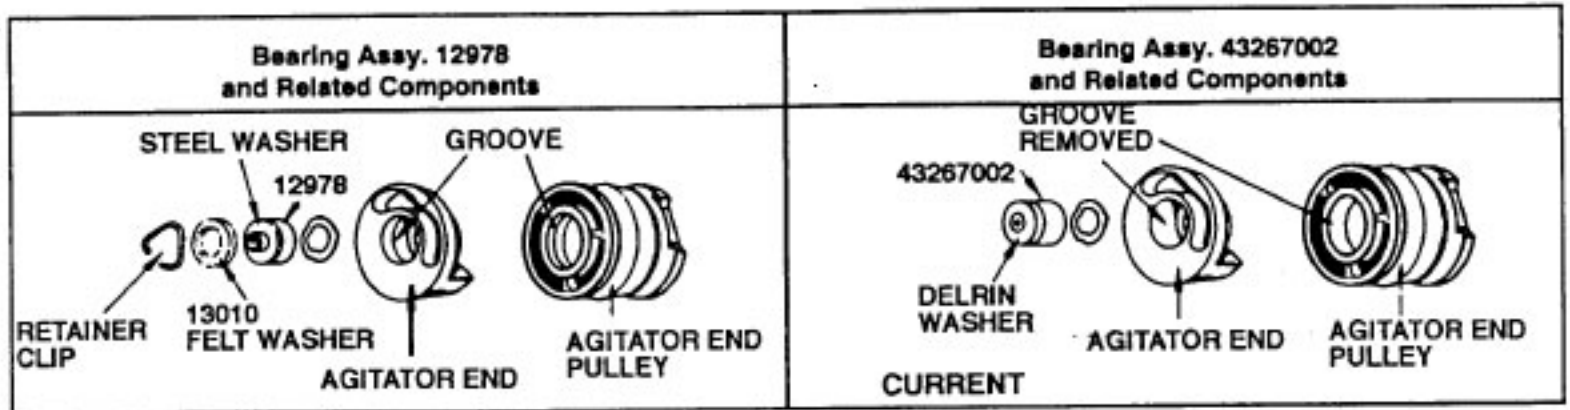

ITEMS NOT ILLUSTRATED

170351AW Hinge Leaf Upper (Upper Shell)

PACKAGING MATERIAL

56513056 Owner Manual
 58132009 Nozzle Carton
 58332001 Nozzle Support
 56513038 Owner Manual - S3077

Powermatic Nozzle

Motor 43177043

Mounting Tab (Secure to boss on Nozzle Body w/ Screw 21447007)

Models S3127, S3147, S3161

(After Jan. 1990)

Models S3057, S3059, S3059-030, S3061, S3061-030, S3077, S3079, S3079-030, S3079-035, S3081, S3083, S3083-030, S3093, S3127, S3131, S3131-030, S3133, S3135, S3137, S3139, S3139-035, S3141, S3147, S3149, S3153, S3161, S3173