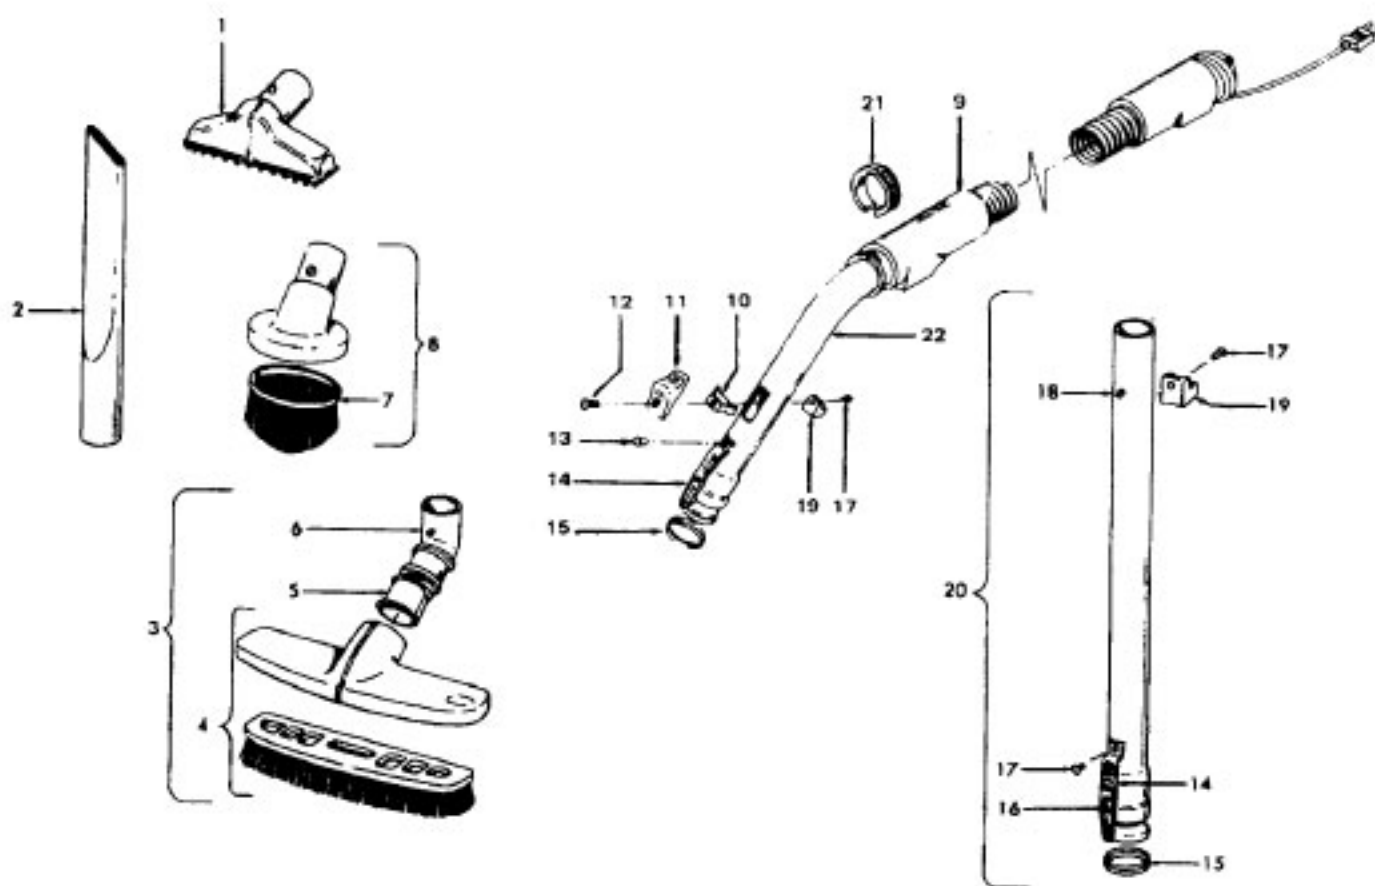

Cleaning Tools

Models S3059, S3059-030, S3061, S3061-030, S3079,
S3079-030, S3083, S3083-030, S3127, S3147, S3149, S3161

Ref. No.	Part No.	Description	Ref. No.	Part No.	Description
1	43414057	Furniture Nozzle Comp.	10	13257BZ	Suction Regulator Support
2	38617017	Crevice Tool	11	13142AG	Suction Regulator Control
3	13077JM	Floor Brush Assm.	12	13275	Screw
	43414073	Floor Brush Assm.	13	12783	Rivet
4	13155JM	Brush Back & Nozzle Assm. (Use w/13077JM)	14	12846AG	Tube Latch (2)
5	13276	Floor Brush Swivel Bushing (Use w/13154JM)	15	12845JM	Gasket (2)
	33712007	Split Ring (Use w/38644040)	16	12772	Rivet
6	13154JM	Swivel Connector (Use w/13077JM)	17	12783	Rivet (2)
	38644040	Swivel Connector (Use w/48473025)	18	12763AW	Rivet
7	13263BZ	Brush (Use w/161851JM)	19	36171005	Cord Clip
8	161851JM	Dusting Brush Comp.	20	43453085	Ext. Tube (2) (17")
	43414064	Dusting Brush (One Piece)		43453052	Ext. Tube 20 - AX- S3127, S3161
9	43438022	Current Carrying Hose & Tube	21	36153009	Latch Ring
	43433085	Current Car in Hose	22	43468055	Hose Tube (Early)
				43453023	Ext. Tube - AX- 20 - S3127, S3161 (Current)
				170110	Shag Vac Rake - S3161 S3149