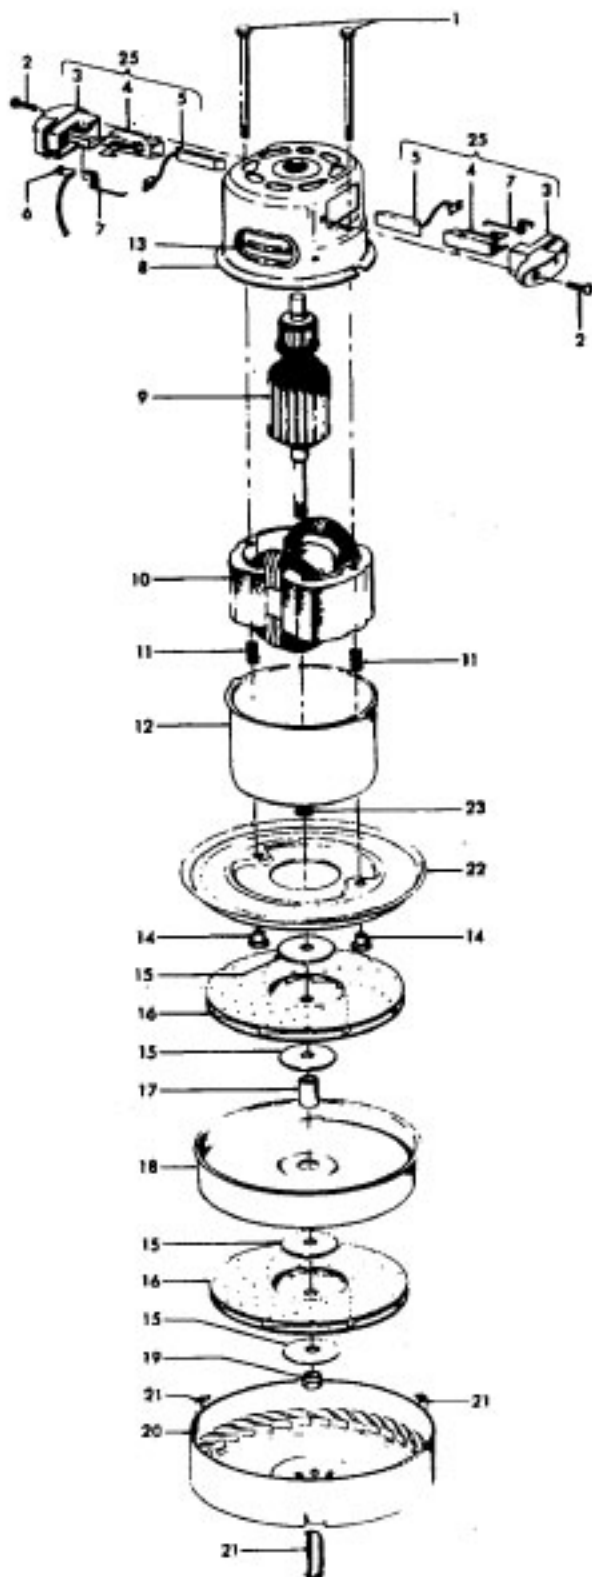

Celebrity Motor

Motor - 1 Speed - 43577074 (3.7)

Motor - 2 Speed - 43577093 (3.7)

43577093 Motor Comp. - S3153, S3141
43577074 Motor Comp. - S3059, S3059-030, S3061, S3061-030, S3077, S3139, S3139-035, S3173, S3217, S3219, S3233

Ref. No.	Part No.	Description
1	12022	Field Bolt
2	21429406	Screw
3	168038	Brush Carrier
4	168506-	Brush Holder
5	167679	Carbon Brush
6	27666551	Terminal
7	38353004	Spring
8	169706	Motor Housing - Upper
9	44765106	Armature
10	45311018	Field - 2 Speed - 3.7
	45311022	Field - 1 Speed - 3.7
11	167721FW	Spring
12	41823001	Motor Housing - Lower
13	169702BZ	Bushing
14	167695EF	Nut
15	21312774	Washer
16	43566006	Fan
17	31732003	Spacer
18	169712	Interstage
19	33426001	Nut
20	37218005	Diffuser
21	34786002	Spring Clip
22	169713FW	Mounting Plate
23	31148002	Spacer
25	168506	Brush Carrier Assm.