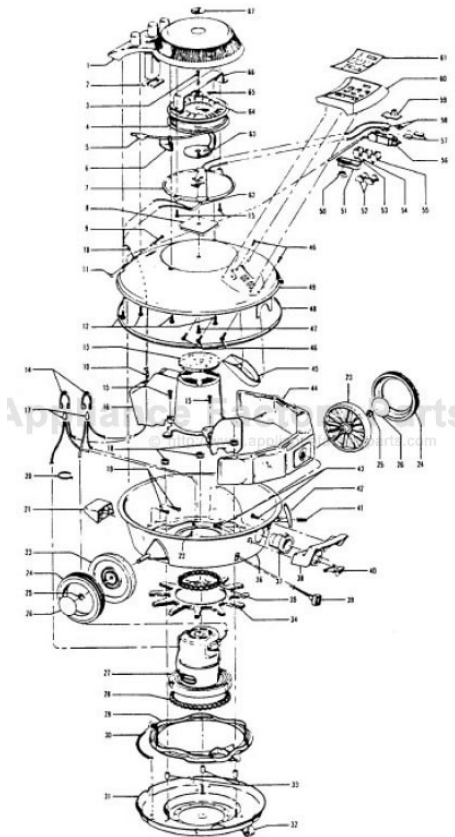

[Find Your HOOVER Vacuum Cleaner Parts - Select From 1456 Models](#)

----- Manual continues below part list -----