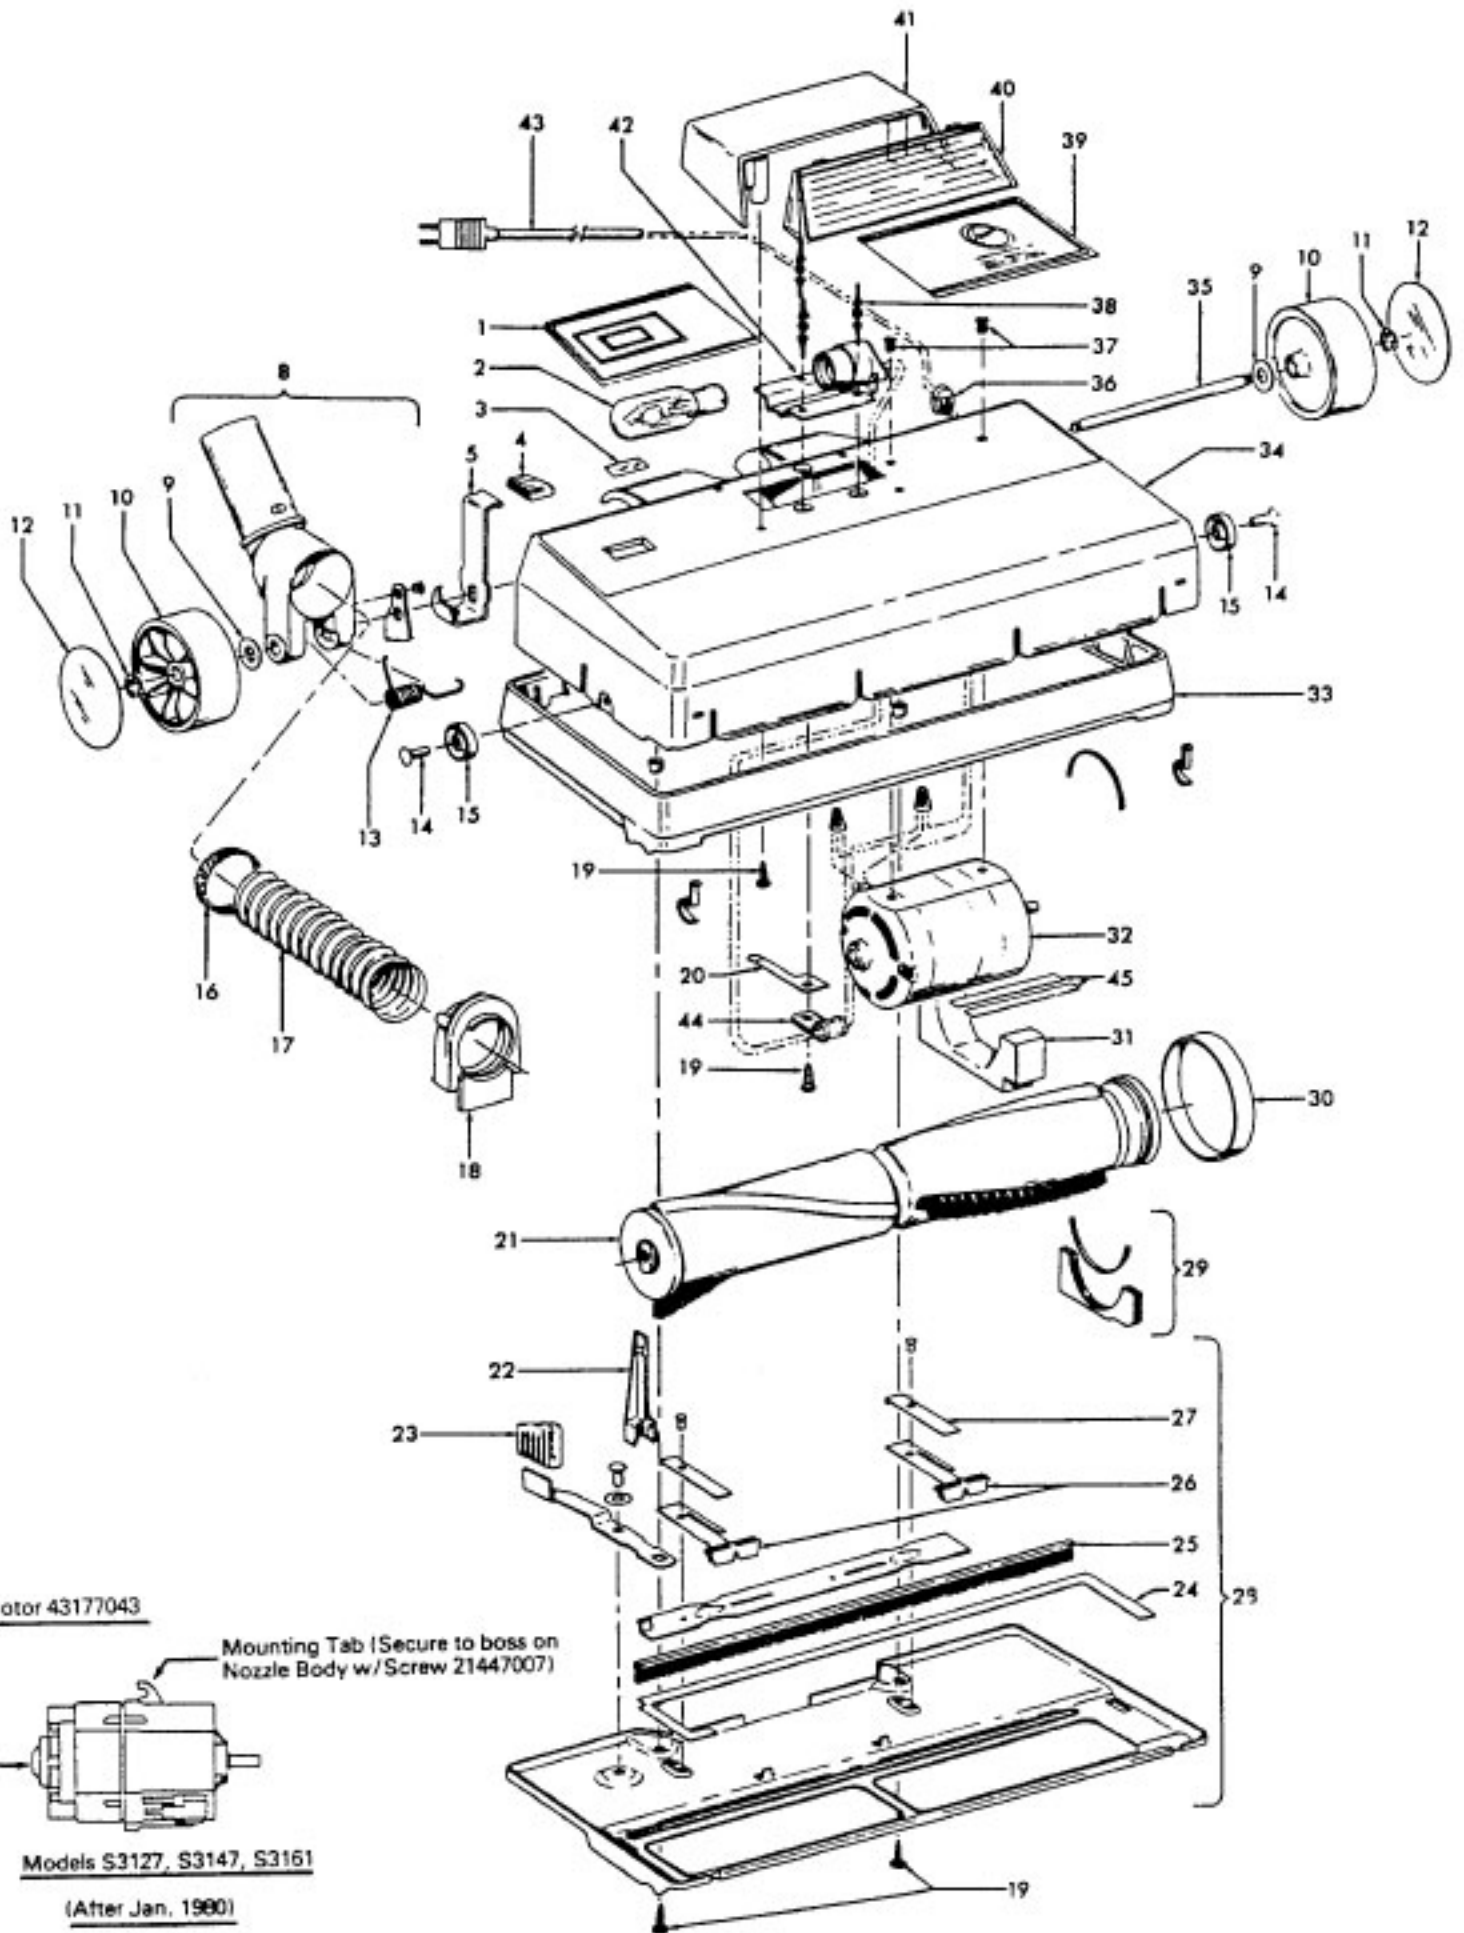

Celebrity

Models S3061, S3061-030, S3077

Ref. No.	Part No.	Description
1	37215021	Cord Reel Housing
	37215047	Cord Reel Housing - S3077
2	170334AG	Gasket
3	19765	Screw
4	46831015	Cord Reel Comp.
5	46383303	Cord
6	170368JM	Plug Insert
7	47348007	Brush Block Comp.
8	34165002	Brush Block Insulator (2)
9	47938	Hinge Pin
10	27482227	Strain Relief Bushing (2)
11	48123AV	Lock Ring
12	12619	Screw (4)
13	170332BZ	Secondary Filter
14	161881	Terminal Lock (2)
15	17001FW	Screw (5)
16	170375JM	Motor Cover
17	48969	Wire Nut (2)
18	21652003	Hex Nut (3)
19	21447014	Screw (2)
20	27479307	Wire Tie
21	170359FP	Rear Rest Pad
	170359PH	Rear Rest Pad - S3077
22	34341006	Retaining Clip
23	160108JJ	Wheel (2)
	160108PH	Wheel
24	161448AG	Rubber Tire
25	160017	Lock Ring (2)
26	169242	Wheel Cover (2)
27	43577074	Motor - 3.7 - (P - 60)
28	169294	Motor Mount - Lower
29	170374JM	Blower Adapter
30	170339	Spring
31	41421129	Bottom Pan Comp.
	41421025	Bottom Pan Comp. - S3077
32	23737202	Caster Wheel
33	31721004	Spacer (3)
34	31194005	Muffler
35	169293	Motor Mount - Upper
36	42213126	Intermediate Shell Comp.
37	170352AG	Bag Collar Connector
38	39457006	Handle
39	46326076	Connector
40	36151012	Latch

Ref. No.	Part No.	Description
41	48512FW	Shell Cover Latch Spring
42	16439JX	Shell Cover Latch
43	166735EF	Screw (2)
44	4010009H	Throw Away Bag (3 Pk.)
45	37911002	Vacuum Control Panel
46	21479229	Screw (Control Panel) (5)
47	21447003	Screw
48	170361JM	Furniture Guard
49	42211193	Upper Shell
	37211017	Upper Shell - S3077
50	32172002	Bag Indicator Seal
51	51151002	Full Bag Indicator Comp.
52	170344HE	Cam (2)
53	170345AG	Vacuum Control Button (Min.)
54	38422002	Vacuum Control Button (Med.)
55	38422007	Vacuum Control Button (Max.)
56	47538005	Switch Actuator Assm.
57	162961	Insulating Pod (Pigtail) (2)
58	163055	Terminal (Pigtail) (2)
59	38421017	Switch Button
60	170370JM	Control Panel Cover
	170370PH	Control Panel Cover
61	51481002	Control Panel
	51481004	Control Panel - S3077
62	46312016	Pigtail Cord
63	46831076	Commutator
64	19999	Ratchet
65	38331004	Detent Spring
66	170343AY	Cord Reel Bracket
67	51661008	Medallion

ITEMS NOT ILLUSTRATED

170351AW Hinge Leaf Upper (Upper Shell)

PACKAGING MATERIAL

56513056 Owner Manual
58132009 Nozzle Carton
58332001 Nozzle Support
56513038 Owner Manual - S3077

Powermatic Nozzle

Motor 43177043

Mounting Tab (Secure to boss on Nozzle Body w/ Screw 21447007)

Models S3127, S3147, S3161

(After Jan. 1990)