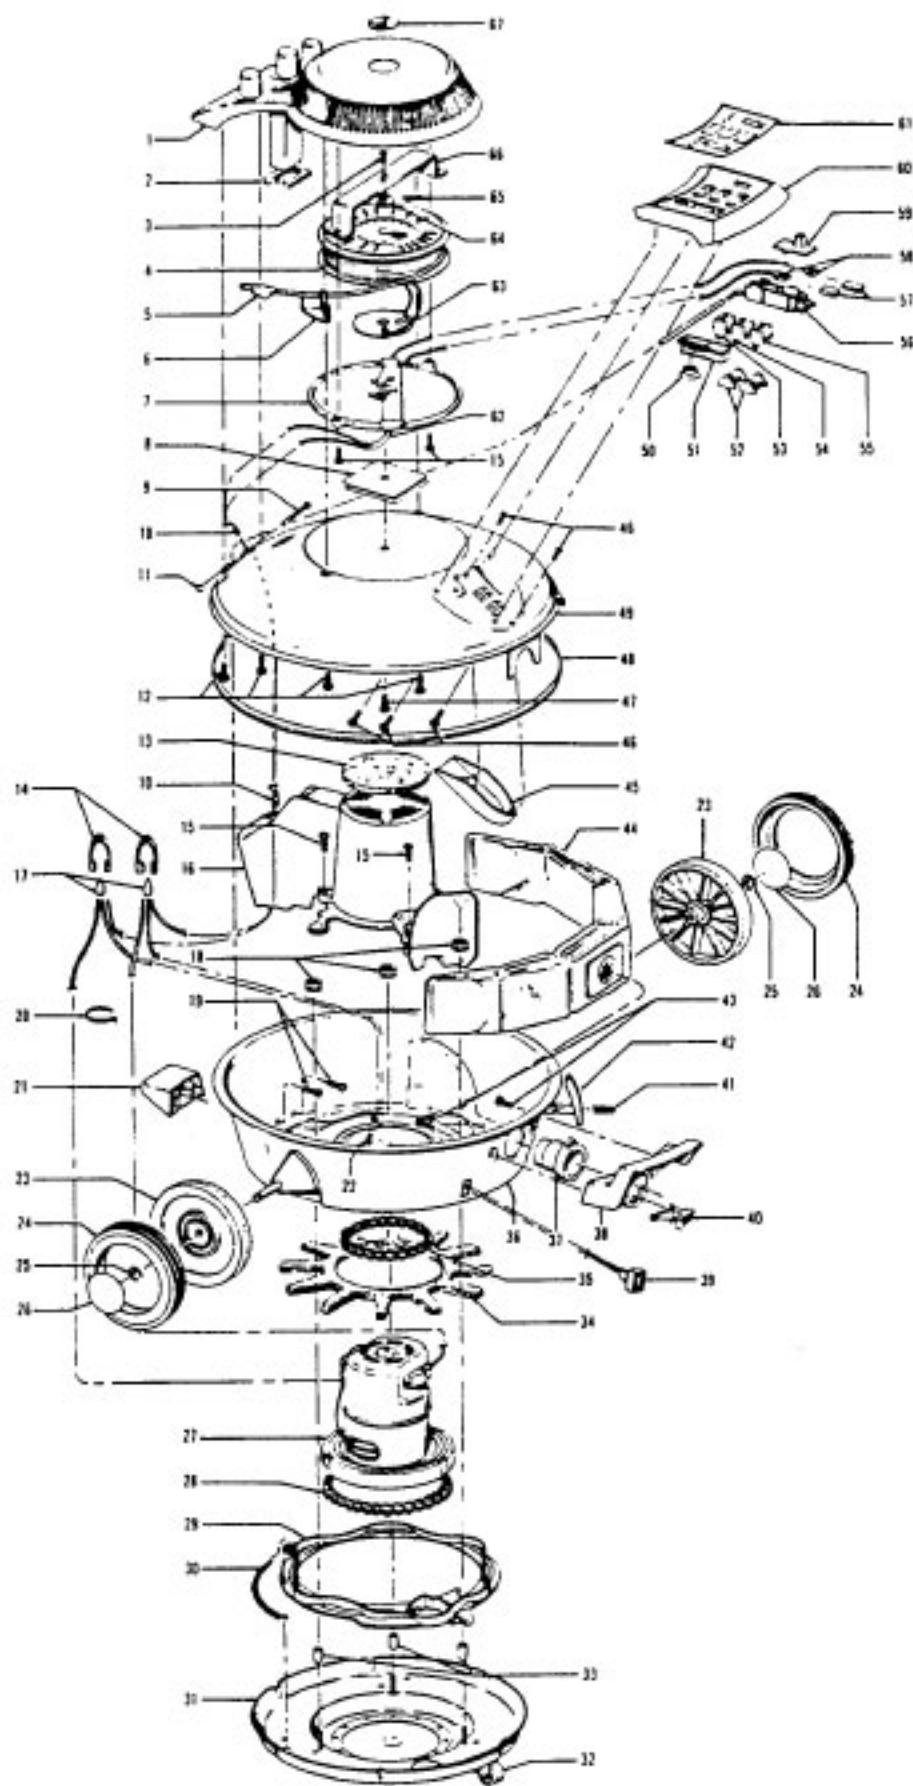

Celebrity

Models S3061, S3061-030, S3077

Ref. No.	Part No.	Description
1	37215021	Cord Reel Housing
	37215047	Cord Reel Housing - S3077
2	170334AG	Gasket
3	19765	Screw
4	46831015	Cord Reel Comp.
5	46383303	Cord
6	170368JM	Plug Insert
7	47348007	Brush Block Comp.
8	34165002	Brush Block Insulator (2)
9	47938	Hinge Pin
10	27482227	Strain Relief Bushing (2)
11	48123AV	Lock Ring
12	12619	Screw (4)
13	170332BZ	Secondary Filter
14	161881	Terminal Lock (2)
15	17001FW	Screw (5)
16	170375JM	Motor Cover
17	48969	Wire Nut (2)
18	21652003	Hex Nut (3)
19	21447014	Screw (2)
20	27479307	Wire Tie
21	170359FP	Rear Rest Pad
	170359PH	Rear Rest Pad - S3077
22	34341006	Retaining Clip
23	160108JJ	Wheel (2)
	160108PH	Wheel
24	161448AG	Rubber Tire
25	160017	Lock Ring (2)
26	169242	Wheel Cover (2)
27	43577074	Motor - 3.7 - (P - 60)
28	169294	Motor Mount - Lower
29	170374JM	Blower Adapter
30	170339	Spring
31	41421129	Bottom Pan Comp.
	41421025	Bottom Pan Comp. - S3077
32	23737202	Caster Wheel
33	31721004	Spacer (3)
34	31194005	Muffler
35	169293	Motor Mount - Upper
36	42213126	Intermediate Shell Comp.
37	170352AG	Bag Collar Connector
38	39457006	Handle
39	46326076	Connector
40	36151012	Latch

Ref. No.	Part No.	Description
1	12022	Field Bolt
2	21429406	Screw
3	168038	Brush Carrier
4	168506-	Brush Holder
5	167679	Carbon Brush
6	27666551	Terminal
7	38353004	Spring
8	169706	Motor Housing - Upper
9	44765106	Armature
10	45311018	Field - 2 Speed - 3.7
	45311022	Field - 1 Speed - 3.7
11	167721FW	Spring
12	41823001	Motor Housing - Lower
13	169702BZ	Bushing
14	167695EF	Nut
15	21312774	Washer
16	43566006	Fan
17	31732003	Spacer
18	169712	Interstage
19	33426001	Nut
20	37218005	Diffuser
21	34786002	Spring Clip
22	169713FW	Mounting Plate
23	31148002	Spacer
25	168506	Brush Carrier Assm.