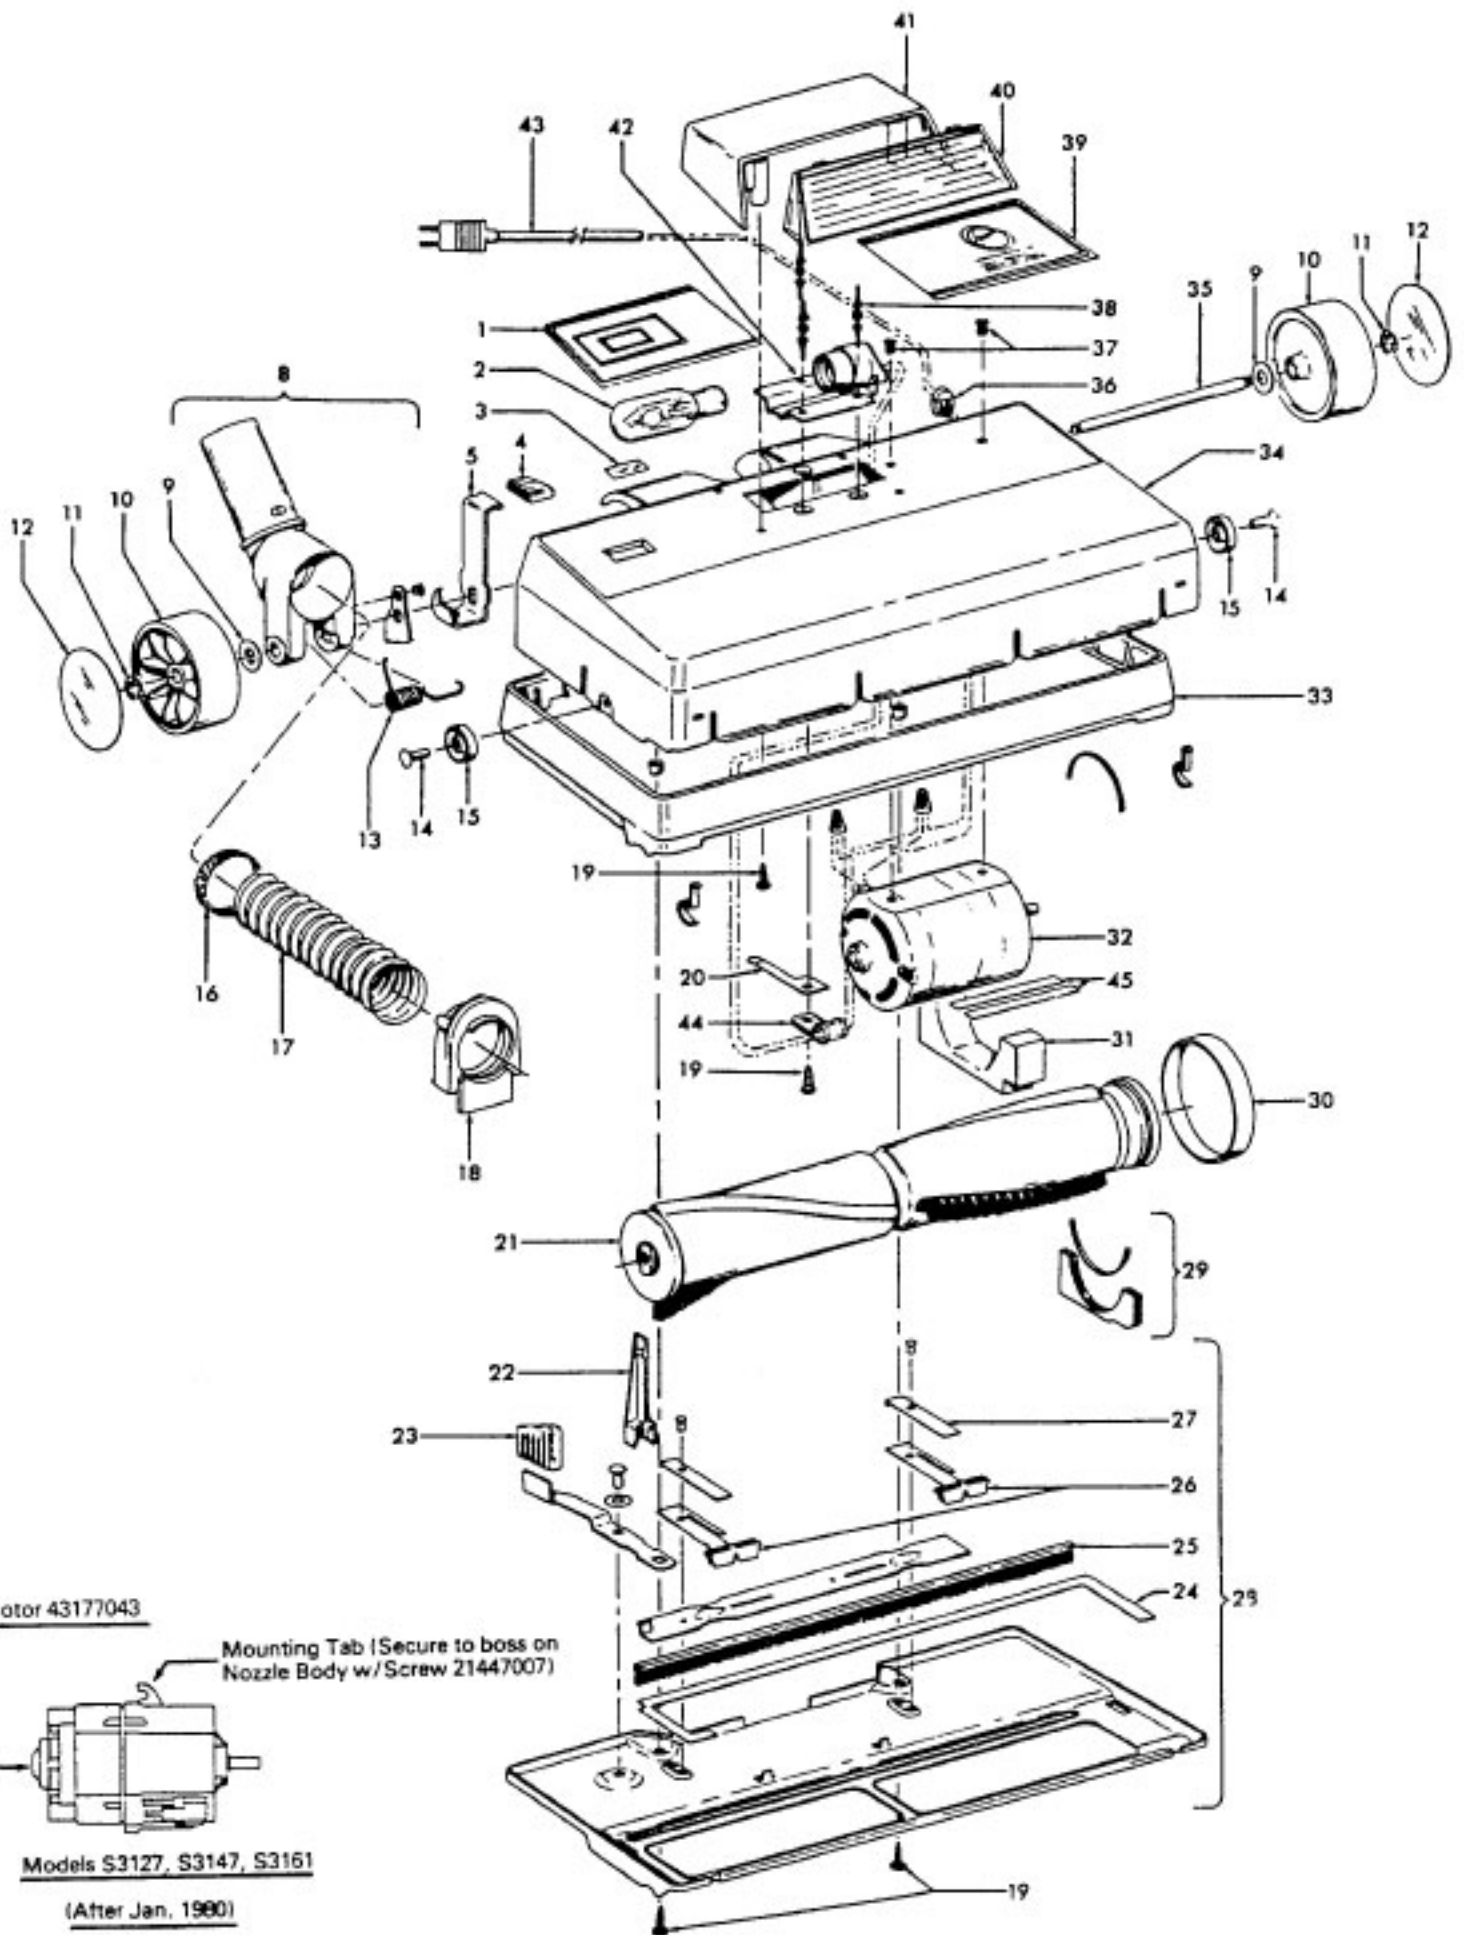

Celebrity

Models S3061, S3061-030, S3077

Ref. No.	Part No.	Description
1	37215021	Cord Reel Housing
	37215047	Cord Reel Housing - S3077
2	170334AG	Gasket
3	19765	Screw
4	46831015	Cord Reel Comp.
5	46383303	Cord
6	170368JM	Plug Insert
7	47348007	Brush Block Comp.
8	34165002	Brush Block Insulator (2)
9	47938	Hinge Pin
10	27482227	Strain Relief Bushing (2)
11	48123AV	Lock Ring
12	12619	Screw (4)
13	170332BZ	Secondary Filter
14	161881	Terminal Lock (2)
15	17001FW	Screw (5)
16	170375JM	Motor Cover
17	48969	Wire Nut (2)
18	21652003	Hex Nut (3)
19	21447014	Screw (2)
20	27479307	Wire Tie
21	170359FP	Rear Rest Pad
	170359PH	Rear Rest Pad - S3077
22	34341006	Retaining Clip
23	160108JJ	Wheel (2)
	160108PH	Wheel
24	161448AG	Rubber Tire
25	160017	Lock Ring (2)
26	169242	Wheel Cover (2)
27	43577074	Motor - 3.7 - (P - 60)
28	169294	Motor Mount - Lower
29	170374JM	Blower Adapter
30	170339	Spring
31	41421129	Bottom Pan Comp.
	41421025	Bottom Pan Comp. - S3077
32	23737202	Caster Wheel
33	31721004	Spacer (3)
34	31194005	Muffler
35	169293	Motor Mount - Upper
36	42213126	Intermediate Shell Comp.
37	170352AG	Bag Collar Connector
38	39457006	Handle
39	46326076	Connector
40	36151012	Latch

Ref. No.	Part No.	Description
41	48512FW	Shell Cover Latch Spring
42	16439JX	Shell Cover Latch
43	166735EF	Screw (2)
44	4010009H	Throw Away Bag (3 Pk.)
45	37911002	Vacuum Control Panel
46	21479229	Screw (Control Panel) (5)
47	21447003	Screw
48	170361JM	Furniture Guard
49	42211193	Upper Shell
	37211017	Upper Shell - S3077
50	32172002	Bag Indicator Seal
51	51151002	Full Bag Indicator Comp.
52	170344HE	Cam (2)
53	170345AG	Vacuum Control Button (Min.)
54	38422002	Vacuum Control Button (Med.)
55	38422007	Vacuum Control Button (Max.)
56	47538005	Switch Actuator Assm.
57	162961	Insulating Pod (Pigtail) (2)
58	163055	Terminal (Pigtail) (2)
59	38421017	Switch Button
60	170370JM	Control Panel Cover
	170370PH	Control Panel Cover
61	51481002	Control Panel
	51481004	Control Panel - S3077
62	46312016	Pigtail Cord
63	46831076	Commutator
64	19999	Ratchet
65	38331004	Detent Spring
66	170343AY	Cord Reel Bracket
67	51661008	Medallion

ITEMS NOT ILLUSTRATED

170351AW Hinge Leaf Upper (Upper Shell)

PACKAGING MATERIAL

56513056 Owner Manual
58132009 Nozzle Carton
58332001 Nozzle Support
56513038 Owner Manual - S3077

Powermatic Nozzle

Motor 43177043

Mounting Tab (Secure to boss on Nozzle Body w/ Screw 21447007)

Models S3127, S3147, S3161

(After Jan. 1990)