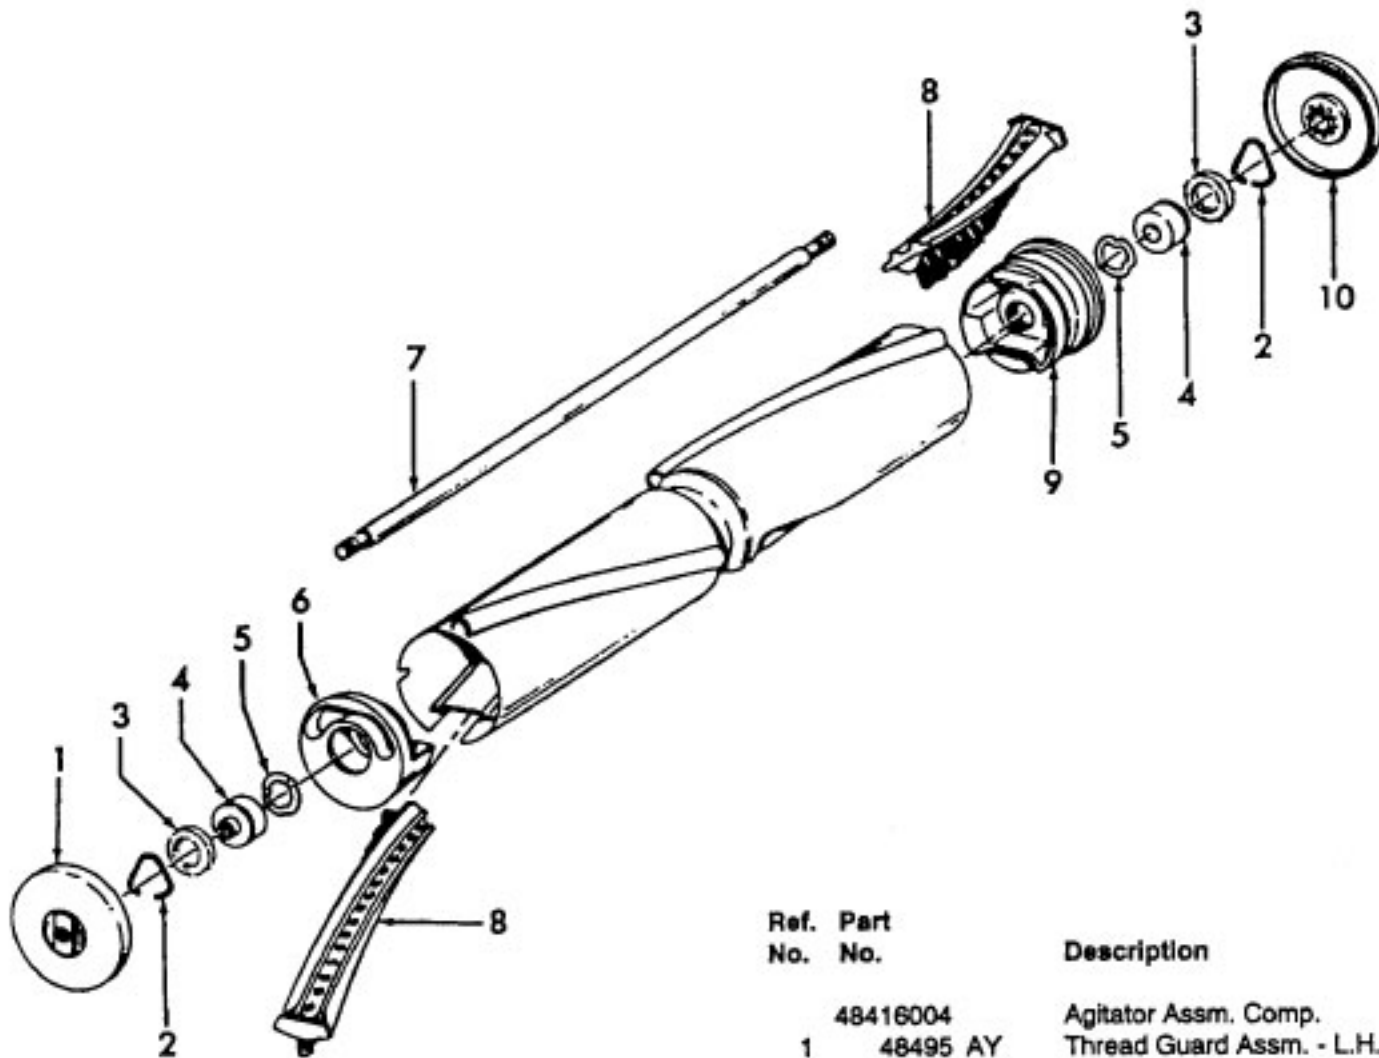

Celebrity

Models S3061, S3061-030, S3077

Ref. No.	Part No.	Description
1	37215021	Cord Reel Housing
	37215047	Cord Reel Housing - S3077
2	170334AG	Gasket
3	19765	Screw
4	46831015	Cord Reel Comp.
5	46383303	Cord
6	170368JM	Plug Insert
7	47348007	Brush Block Comp.
8	34165002	Brush Block Insulator (2)
9	47938	Hinge Pin
10	27482227	Strain Relief Bushing (2)
11	48123AV	Lock Ring
12	12619	Screw (4)
13	170332BZ	Secondary Filter
14	161881	Terminal Lock (2)
15	17001FW	Screw (5)
16	170375JM	Motor Cover
17	48969	Wire Nut (2)
18	21652003	Hex Nut (3)
19	21447014	Screw (2)
20	27479307	Wire Tie
21	170359FP	Rear Rest Pad
	170359PH	Rear Rest Pad - S3077
22	34341006	Retaining Clip
23	160108JJ	Wheel (2)
	160108PH	Wheel
24	161448AG	Rubber Tire
25	160017	Lock Ring (2)
26	169242	Wheel Cover (2)
27	43577074	Motor - 3.7 - (P - 60)
28	169294	Motor Mount - Lower
29	170374JM	Blower Adapter
30	170339	Spring
31	41421129	Bottom Pan Comp.
	41421025	Bottom Pan Comp. - S3077
32	23737202	Caster Wheel
33	31721004	Spacer (3)
34	31194005	Muffler
35	169293	Motor Mount - Upper
36	42213126	Intermediate Shell Comp.
37	170352AG	Bag Collar Connector
38	39457006	Handle
39	46326076	Connector
40	36151012	Latch

Mounting Tab (Secure to boss on Nozzle Body w/ Screw 21447007)

Models S3127, S3147, S3161

(After Jan. 1990)

Models S3057, S3059, S3059-030, S3061, S3061-030, S3077, S3079, S3079-030, S3079-035, S3081, S3083, S3083-030, S3093, S3127, S3131, S3131-030, S3133, S3135, S3137, S3139, S3139-035, S3141, S3147, S3149, S3153, S3161, S3173

Ref. No.	Part No.	Description
	48416004	Agitator Assm. Comp.
1	48495 AY	Thread Guard Assm. - L.H.
2	12987	+* Retainer Clip (2)
3	13010	* Washer - Felt (2)
4	12978	Agitator Bearing Assm. (2) (Use w/Item 2 & 3)
	43267002	Agitator Bearing Assm. (2) (Current)
5	21347003	* Washer (2)
6	160542	Agitator End Assm.
7	160070	Agitator Shaft
8	160646 BZ	Agitator Brush Back Assm. (2)
9	160538	Agitator End Pulley
10	12985 AY	Agitator Thread Guard Assm. - R.H.