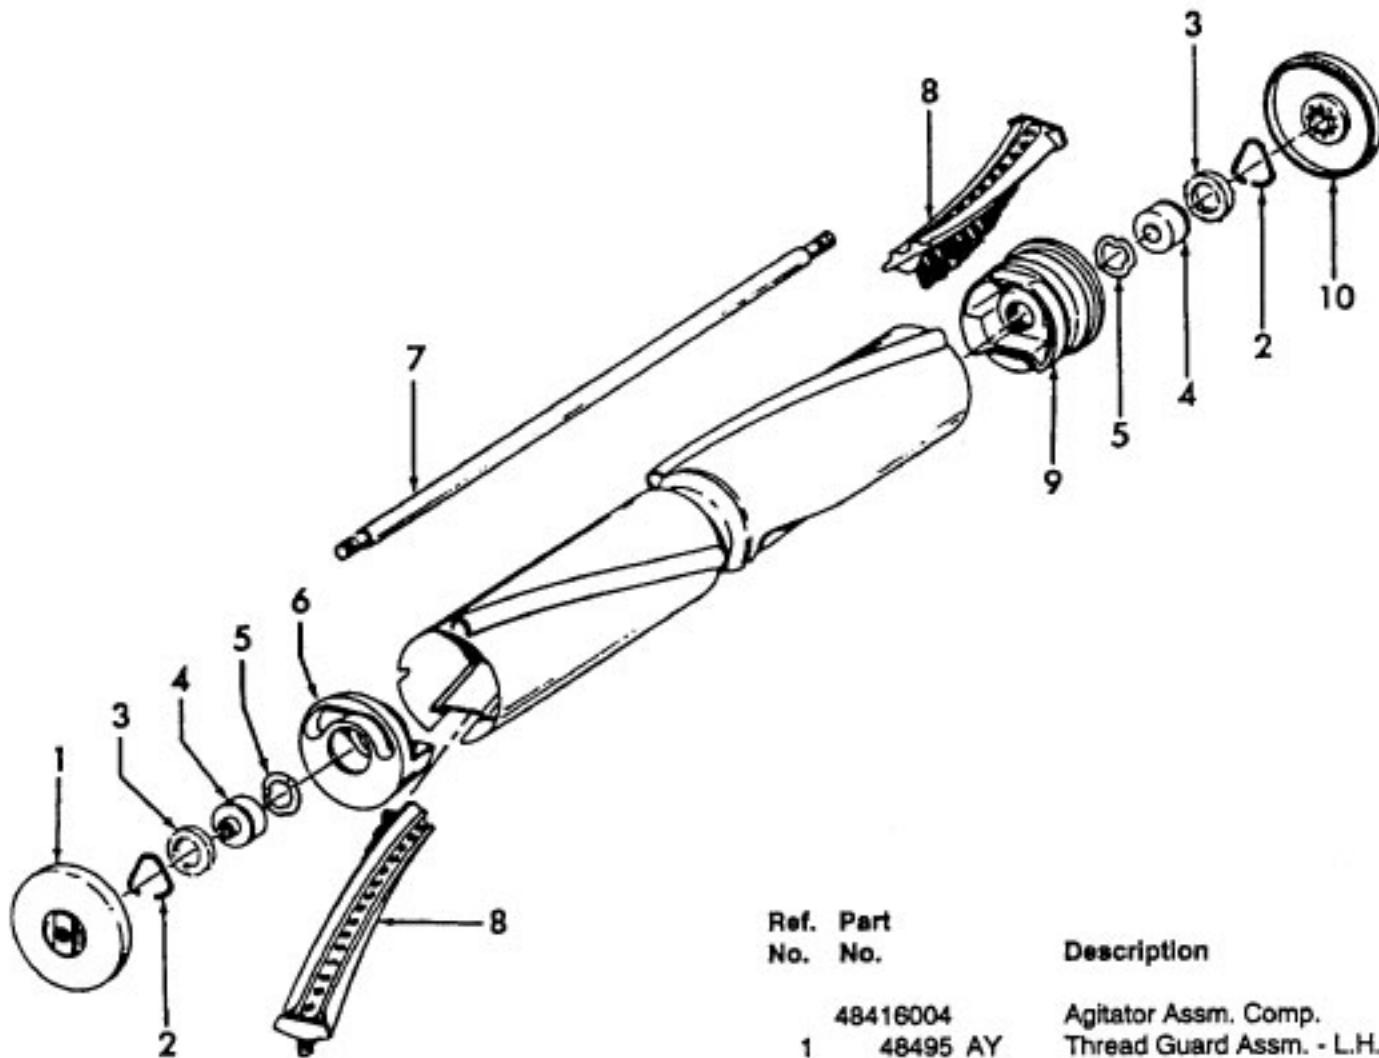

Mounting Tab (Secure to boss on Nozzle Body w/ Screw 21447007)

Models S3127, S3147, S3161

(After Jan. 1990)

Models S3057, S3059, S3059-030, S3061, S3061-030, S3077, S3079, S3079-030, S3079-035, S3081, S3083, S3083-030, S3093, S3127, S3131, S3131-030, S3133, S3135, S3137, S3139, S3139-035, S3141, S3147, S3149, S3153, S3161, S3173

Ref. No.	Part No.	Description
	48416004	Agitator Assm. Comp.
1	48495 AY	Thread Guard Assm. - L.H.
2	12987	+* Retainer Clip (2)
3	13010	* Washer - Felt (2)
4	12978	Agitator Bearing Assm. (2) (Use w/Item 2 & 3)
	43267002	Agitator Bearing Assm. (2) (Current)
5	21347003	* Washer (2)
6	160542	Agitator End Assm.
7	160070	Agitator Shaft
8	160646 BZ	Agitator Brush Back Assm. (2)
9	160538	Agitator End Pulley
10	12985 AY	Agitator Thread Guard Assm. - R.H.