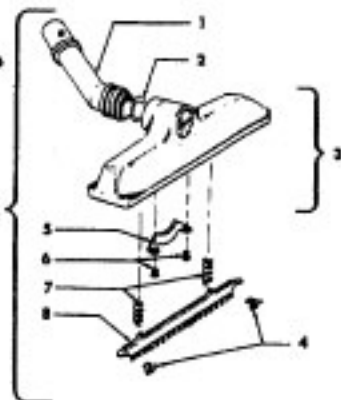

## Available Replacement Parts for HOOVER S3121

<a href="#">H-4010009H</a>	PAPER BAG, 3 PK
<a href="#">H-43414073</a>	Floor brush.
<a href="#">H-43414064</a>	DUSTING BRUSH (ONE PEICE)

Ref. No.	Part No.	Description
1	47938	Hinge Pin
-	170362DS	Cord Clip
-	170362JM	Cord Clip
3	170351AW	Hinge Leaf - Upper
-	35214004	Hinge Leaf - Upper - S316
4	48123AV	Lock Ring
-	42211049	Upper Shell - DS
-	42211271	Upper Shell - JP - S3169
6	170361HU	Furniture Guard
-	170361JM	Furniture Guard
7	21447017	Screw
8	17001FW	Screw
9	170377JM	Motor Cover
10	48969	Wire Nut
11	21652003	Hex Nut
12	27479307	Wire Tie
13	170348AW	Hinge Leaf - Lower
14	27482120	Strain Relief Bushing
15	46363195	Cord
16	42213068	Intermediate Shell - JJ
17	169293	Resilient Mount - Upper
18	31194005	Muffler
19	43177008	Motor
20	169294	Resilient Mount - Lower
21	37215097	Intake Pan -AY
22	170382JM	Blower Adapter
23	41421122	Bottom Pan - JJ
24	28212026	Switch
25	31324001	Spacer
26	38424001	Pedal - JM
27	170352AG	Bag Collar Connector
28	36151012	Latch
29	39457006	Handle - JM
30	48512FW	Spring
31	16439JX	Latch
32	160862	Screw
-	21447024	Screw - S3169
33	4010009H	Bag - (3 Pk.)
34	170332BZ	Filter
35	51661008	Medallion
-	52125018	Nameplate - S3169
-	56513123	Owner Manual - S3121
-	56513124	Owner Manual - S3169
-	58177087	Cleaner Carton
-	58259001	Top Support
-	58271001	Bottom Support

Ref. No.	Part No.	Description
1	33421004	Field Lamination Bolt
2	21429406	Screw
3	167696AG	Brush Housing - Only
4	N/A	Brush Holder - Use Brush Carrier Assem. 47318006 It. 6.
5	167681	Carbon Brush & Terminal
6	47318008	Brush Housing - Comp.
7	27666551	Terminal
8	38353004	Spring
9	169707	Motor Housing - Upper
10	168479	Armature
11	168470	Field
12	167721FW	Spring
13	169702BZ	Bushing
14	169713FW	Motor Mounting Plate
15	167695EF	Nut
16	21312774	Washer
17	43566006	Fan
18	34785004	Spring Clip
19	169714AG	Diffuser
20	33426001	Nut
21	31148002	Spacer
22	41823002	Motor Housing - Lower