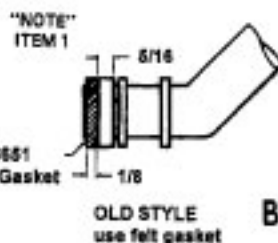

Ref. No.	Part No.	Description
1	47938	Hinge Pin
-	170362DS	Cord Clip
-	170362JM	Cord Clip
3	170351AW	Hinge Leaf - Upper
-	35214004	Hinge Leaf - Upper - S316
4	48123AV	Lock Ring
-	42211049	Upper Shell - DS
-	42211271	Upper Shell - JP - S3169
6	170361HU	Furniture Guard
-	170361JM	Furniture Guard
7	21447017	Screw
8	17001FW	Screw
9	170377JM	Motor Cover
10	48969	Wire Nut
11	21652003	Hex Nut
12	27479307	Wire Tie
13	170348AW	Hinge Leaf - Lower
14	27482120	Strain Relief Bushing
15	46363195	Cord
16	42213068	Intermediate Shell - JJ
17	169293	Resilient Mount - Upper
18	31194005	Muffler
19	43177008	Motor
20	169294	Resilient Mount - Lower
21	37215097	Intake Pan -AY
22	170382JM	Blower Adapter
23	41421122	Bottom Pan - JJ
24	28212026	Switch
25	31324001	Spacer
26	38424001	Pedal - JM
27	170352AG	Bag Collar Connector
28	36151012	Latch
29	39457006	Handle - JM
30	48512FW	Spring
31	16439JX	Latch
32	160862	Screw
-	21447024	Screw - S3169
33	4010009H	Bag - (3 Pk.)
34	170332BZ	Filter
35	51661008	Medallion
-	52125018	Nameplate - S3169
-	56513123	Owner Manual - S3121
-	56513124	Owner Manual - S3169
-	58177087	Cleaner Carton
-	58259001	Top Support
-	58271001	Bottom Support

S3073, S3073-030, S3079, S3079-030, S3079-035, S3081,  
 S3083, S3083-030, S3093, S3121, S3123, S3125, S3125-030,  
 S3127, S3131, S3131-030, S3133, S3135, S3147, S3149, S3159  
 S3161, S3165, S3167, S3169, S3215

Ref. No.	Part No.	Description
1	33421004	Field Lamination Bolt
2	21429406	Screw
3	167696AG	Brush Housing - Only
4	N/A	Brush Holder - Use Brush Carrier Assem. 47318006 It. 6.
5	167681	Carbon Brush & Terminal
6	47318008	Brush Housing - Comp.
7	27666551	Terminal
8	38353004	Spring
9	169707	Motor Housing - Upper
10	168479	Armature
11	168470	Field
12	167721FW	Spring
13	169702BZ	Bushing
14	169713FW	Motor Mounting Plate
15	167695EF	Nut
16	21312774	Washer
17	43566006	Fan
18	34785004	Spring Clip
19	169714AG	Diffuser
20	33426001	Nut
21	31148002	Spacer
22	41823002	Motor Housing - Lower