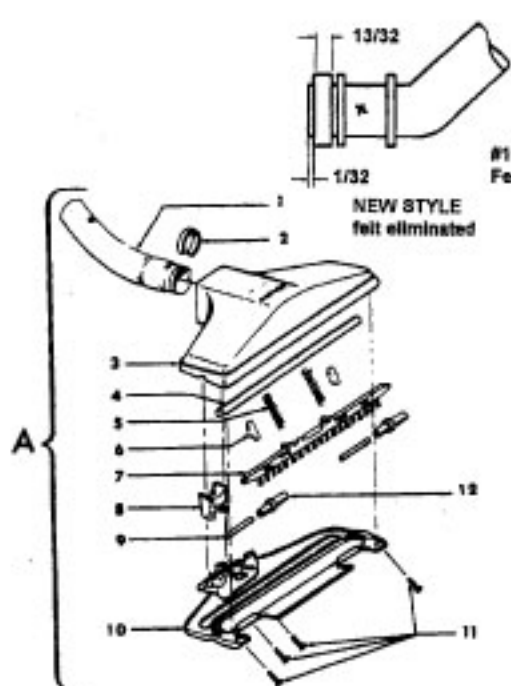

Ref. No.	Part No.	Description
1	47938	Hinge Pin
-	170362DS	Cord Clip
-	170362JM	Cord Clip
3	170351AW	Hinge Leaf - Upper
-	35214004	Hinge Leaf - Upper - S316
4	48123AV	Lock Ring
-	42211049	Upper Shell - DS
-	42211271	Upper Shell - JP - S3169
6	170361HU	Furniture Guard
-	170361JM	Furniture Guard
7	21447017	Screw
8	17001FW	Screw
9	170377JM	Motor Cover
10	48969	Wire Nut
11	21652003	Hex Nut
12	27479307	Wire Tie
13	170348AW	Hinge Leaf - Lower
14	27482120	Strain Relief Bushing
15	46363195	Cord
16	42213068	Intermediate Shell - JJ
17	169293	Resilient Mount - Upper
18	31194005	Muffler
19	43177008	Motor
20	169294	Resilient Mount - Lower
21	37215097	Intake Pan -AY
22	170382JM	Blower Adapter
23	41421122	Bottom Pan - JJ
24	28212026	Switch
25	31324001	Spacer
26	38424001	Pedal - JM
27	170352AG	Bag Collar Connector
28	36151012	Latch
29	39457006	Handle - JM
30	48512FW	Spring
31	16439JX	Latch
32	160862	Screw
-	21447024	Screw - S3169
33	4010009H	Bag - (3 Pk.)
34	170332BZ	Filter
35	51661008	Medallion
-	52125018	Nameplate - S3169
-	56513123	Owner Manual - S3121
-	56513124	Owner Manual - S3169
-	58177087	Cleaner Carton
-	58259001	Top Support
-	58271001	Bottom Support

Ref. No.	Part No.	Description
1	33421004	Field Lamination Bolt
2	21429406	Screw
3	167696AG	Brush Housing - Only
4	N/A	Brush Holder - Use Brush Carrier Assem. 47318006 It. 6.
5	167681	Carbon Brush & Terminal
6	47318008	Brush Housing - Comp.
7	27666551	Terminal
8	38353004	Spring
9	169707	Motor Housing - Upper
10	168479	Armature
11	168470	Field
12	167721FW	Spring
13	169702BZ	Bushing
14	169713FW	Motor Mounting Plate
15	167695EF	Nut
16	21312774	Washer
17	43566006	Fan
18	34785004	Spring Clip
19	169714AG	Diffuser
20	33426001	Nut
21	31148002	Spacer
22	41823002	Motor Housing - Lower