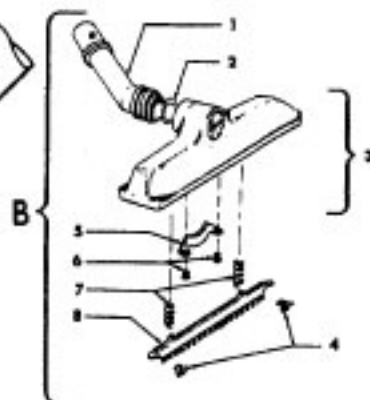

Ref. No.	Part No.	Description
1	47938	Hinge Pin
-	170362DS	Cord Clip
-	170362JM	Cord Clip
3	170351AW	Hinge Leaf - Upper
-	35214004	Hinge Leaf - Upper - S316
4	48123AV	Lock Ring
-	42211049	Upper Shell - DS
-	42211271	Upper Shell - JP - S3169
6	170361HU	Furniture Guard
-	170361JM	Furniture Guard
7	21447017	Screw
8	17001FW	Screw
9	170377JM	Motor Cover
10	48969	Wire Nut
11	21652003	Hex Nut
12	27479307	Wire Tie
13	170348AW	Hinge Leaf - Lower
14	27482120	Strain Relief Bushing
15	46363195	Cord
16	42213068	Intermediate Shell - JJ
17	169293	Resilient Mount - Upper
18	31194005	Muffler
19	43177008	Motor
20	169294	Resilient Mount - Lower
21	37215097	Intake Pan -AY
22	170382JM	Blower Adapter
23	41421122	Bottom Pan - JJ
24	28212026	Switch
25	31324001	Spacer
26	38424001	Pedal - JM
27	170352AG	Bag Collar Connector
28	36151012	Latch
29	39457006	Handle - JM
30	48512FW	Spring
31	16439JX	Latch
32	160862	Screw
-	21447024	Screw - S3169
33	4010009H	Bag - (3 Pk.)
34	170332BZ	Filter
35	51661008	Medallion
-	52125018	Nameplate - S3169
-	56513123	Owner Manual - S3121
-	56513124	Owner Manual - S3169
-	58177087	Cleaner Carton
-	58259001	Top Support
-	58271001	Bottom Support

Ref. No.	Part No.	Description
1	33421004	Field Lamination Bolt
2	21429406	Screw
3	167696AG	Brush Housing - Only
4	N/A	Brush Holder - Use Brush Carrier Assem. 47318006 It. 6.
5	167681	Carbon Brush & Terminal
6	47318008	Brush Housing - Comp.
7	27666551	Terminal
8	38353004	Spring
9	169707	Motor Housing - Upper
10	168479	Armature
11	168470	Field
12	167721FW	Spring
13	169702BZ	Bushing
14	169713FW	Motor Mounting Plate
15	167695EF	Nut
16	21312774	Washer
17	43566006	Fan
18	34785004	Spring Clip
19	169714AG	Diffuser
20	33426001	Nut
21	31148002	Spacer
22	41823002	Motor Housing - Lower