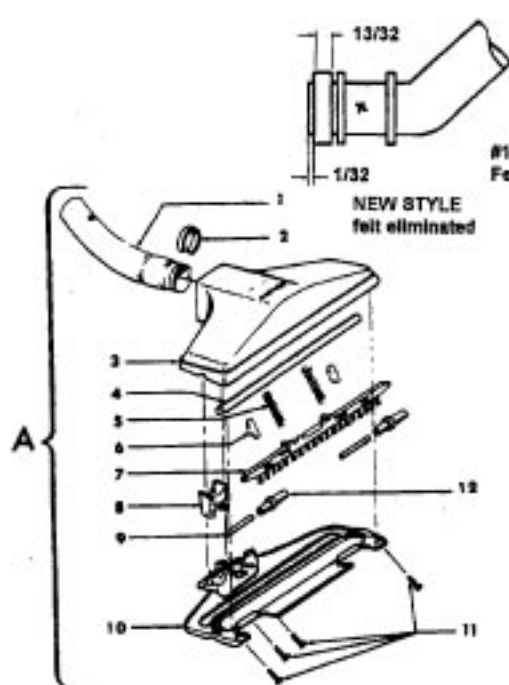

## Available Replacement Parts for HOOVER S3121

<a href="#">H-4010009H</a>	PAPER BAG, 3 PK
<a href="#">H-43414073</a>	Floor brush.
<a href="#">H-43414064</a>	DUSTING BRUSH (ONE PEICE)

Ref. No.	Part No.	Description
1	47938	Hinge Pin
-	170362DS	Cord Clip
-	170362JM	Cord Clip
3	170351AW	Hinge Leaf - Upper
-	35214004	Hinge Leaf - Upper - S316
4	48123AV	Lock Ring
-	42211049	Upper Shell - DS
-	42211271	Upper Shell - JP - S3169
6	170361HU	Furniture Guard
-	170361JM	Furniture Guard
7	21447017	Screw
8	17001FW	Screw
9	170377JM	Motor Cover
10	48969	Wire Nut
11	21652003	Hex Nut
12	27479307	Wire Tie
13	170348AW	Hinge Leaf - Lower
14	27482120	Strain Relief Bushing
15	46363195	Cord
16	42213068	Intermediate Shell - JJ
17	169293	Resilient Mount - Upper
18	31194005	Muffler
19	43177008	Motor
20	169294	Resilient Mount - Lower
21	37215097	Intake Pan -AY
22	170382JM	Blower Adapter
23	41421122	Bottom Pan - JJ
24	28212026	Switch
25	31324001	Spacer
26	38424001	Pedal - JM
27	170352AG	Bag Collar Connector
28	36151012	Latch
29	39457006	Handle - JM
30	48512FW	Spring
31	16439JX	Latch
32	160862	Screw
-	21447024	Screw - S3169
33	4010009H	Bag - (3 Pk.)
34	170332BZ	Filter
35	51661008	Medallion
-	52125018	Nameplate - S3169
-	56513123	Owner Manual - S3121
-	56513124	Owner Manual - S3169
-	58177087	Cleaner Carton
-	58259001	Top Support
-	58271001	Bottom Support

Ref. No.	Part No.	Description
1	33421004	Field Lamination Bolt
2	21429406	Screw
3	167696AG	Brush Housing - Only
4	N/A	Brush Holder - Use Brush Carrier Assem. 47318006 It. 6.
5	167681	Carbon Brush & Terminal
6	47318008	Brush Housing - Comp.
7	27666551	Terminal
8	38353004	Spring
9	169707	Motor Housing - Upper
10	168479	Armature
11	168470	Field
12	167721FW	Spring
13	169702BZ	Bushing
14	169713FW	Motor Mounting Plate
15	167695EF	Nut
16	21312774	Washer
17	43566006	Fan
18	34785004	Spring Clip
19	169714AG	Diffuser
20	33426001	Nut
21	31148002	Spacer
22	41823002	Motor Housing - Lower