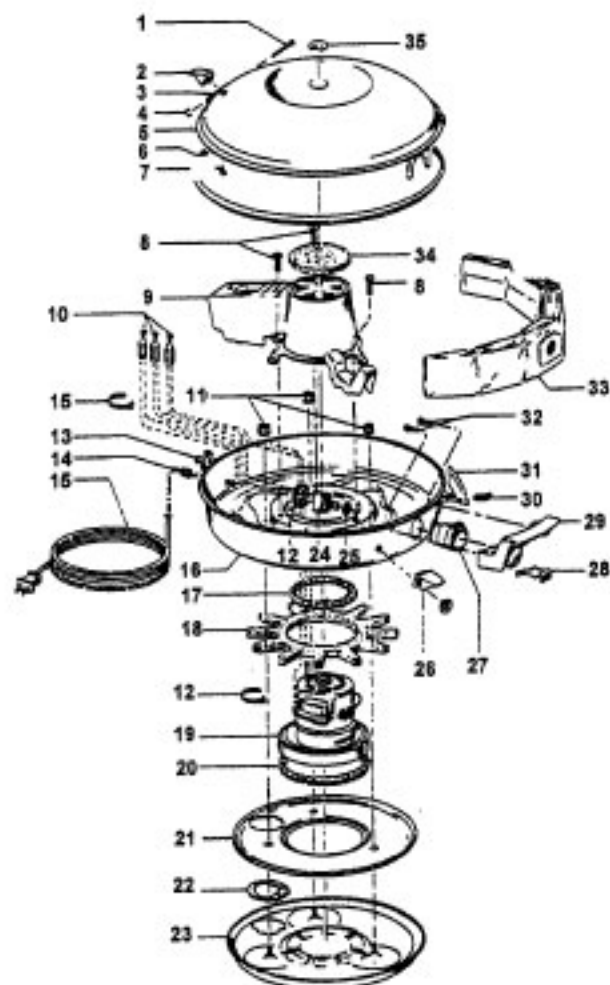

## Available Replacement Parts for HOOVER S3121

<a href="#">H-4010009H</a>	PAPER BAG, 3 PK
<a href="#">H-43414073</a>	Floor brush.
<a href="#">H-43414064</a>	DUSTING BRUSH (ONE PEICE)

Ref. No.	Part No.	Description
1	47938	Hinge Pin
-	170362DS	Cord Clip
-	170362JM	Cord Clip
3	170351AW	Hinge Leaf - Upper
-	35214004	Hinge Leaf - Upper - S316
4	48123AV	Lock Ring
-	42211049	Upper Shell - DS
-	42211271	Upper Shell - JP - S3169
6	170361HU	Furniture Guard
-	170361JM	Furniture Guard
7	21447017	Screw
8	17001FW	Screw
9	170377JM	Motor Cover
10	48969	Wire Nut
11	21652003	Hex Nut
12	27479307	Wire Tie
13	170348AW	Hinge Leaf - Lower
14	27482120	Strain Relief Bushing
15	46363195	Cord
16	42213068	Intermediate Shell - JJ
17	169293	Resilient Mount - Upper
18	31194005	Muffler
19	43177008	Motor
20	169294	Resilient Mount - Lower
21	37215097	Intake Pan -AY
22	170382JM	Blower Adapter
23	41421122	Bottom Pan - JJ
24	28212026	Switch
25	31324001	Spacer
26	38424001	Pedal - JM
27	170352AG	Bag Collar Connector
28	36151012	Latch
29	39457006	Handle - JM
30	48512FW	Spring
31	16439JX	Latch
32	160862	Screw
-	21447024	Screw - S3169
33	4010009H	Bag - (3 Pk.)
34	170332BZ	Filter
35	51661008	Medallion
-	52125018	Nameplate - S3169
-	56513123	Owner Manual - S3121
-	56513124	Owner Manual - S3169
-	58177087	Cleaner Carton
-	58259001	Top Support
-	58271001	Bottom Support