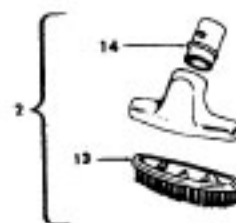

Cleaning Tools

Models S3121, S3123, S3125, S3125-035, S3129
S3165, S3169, S3171

Ref. No.	Part No.	Description
1	43434191	Hose - JM
2	161852JM	Furniture Brush
	43414016	Furniture Brush - AG
3	13077JM	Floor Brush
	43414073	Floor Brush
4	161851JM	Dusting Brush
	43414064	Dusting Brush (One Piece)
5	43414057	Furniture Nozzle
6	38617017	Crevice Tool
7	43453027	Extension Tube
8	12845JM	Gasket
9	13263	Brush (Use w/161851JM)
10	13253AG	Brush Back
11	13276	Swivel Bushing (2) (Use w/13154JM)
	33712007	Split Ring (Use w/38644040)
12	13154JM	Swivel Connector (Use w/13077JM)
	38644040	Swivel Connector (Use w/48473025)
13	13254BZ	Brush (Use w/161852JM)
14	13149JM	Connector Tube (Use w/161852JM)
15	32855003	Hose Connector
16	12615BZ	Collar
17	32156010	Sleeve
18	43434213	Hose Complete
	43434203	Hose Complete
19	36116006	Collar
20	43466044	Hose Grip-JM
21	38711006	Suction Control Ring
22	51869006	Label
23	36153009	Latch Ring
24	3863801P	Extension Tube - Poly - AG
	170110	Shag Rake- S3165