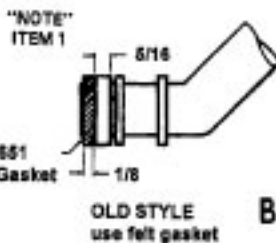

## Available Replacement Parts for HOOVER S3121

<a href="#">H-4010009H</a>	PAPER BAG, 3 PK
<a href="#">H-43414073</a>	Floor brush.
<a href="#">H-43414064</a>	DUSTING BRUSH (ONE PEICE)

Ref. No.	Part No.	Description
1	47938	Hinge Pin
-	170362DS	Cord Clip
-	170362JM	Cord Clip
3	170351AW	Hinge Leaf - Upper
-	35214004	Hinge Leaf - Upper - S316
4	48123AV	Lock Ring
-	42211049	Upper Shell - DS
-	42211271	Upper Shell - JP - S3169
6	170361HU	Furniture Guard
-	170361JM	Furniture Guard
7	21447017	Screw
8	17001FW	Screw
9	170377JM	Motor Cover
10	48969	Wire Nut
11	21652003	Hex Nut
12	27479307	Wire Tie
13	170348AW	Hinge Leaf - Lower
14	27482120	Strain Relief Bushing
15	46363195	Cord
16	42213068	Intermediate Shell - JJ
17	169293	Resilient Mount - Upper
18	31194005	Muffler
19	43177008	Motor
20	169294	Resilient Mount - Lower
21	37215097	Intake Pan -AY
22	170382JM	Blower Adapter
23	41421122	Bottom Pan - JJ
24	28212026	Switch
25	31324001	Spacer
26	38424001	Pedal - JM
27	170352AG	Bag Collar Connector
28	36151012	Latch
29	39457006	Handle - JM
30	48512FW	Spring
31	16439JX	Latch
32	160862	Screw
-	21447024	Screw - S3169
33	4010009H	Bag - (3 Pk.)
34	170332BZ	Filter
35	51661008	Medallion
-	52125018	Nameplate - S3169
-	56513123	Owner Manual - S3121
-	56513124	Owner Manual - S3169
-	58177087	Cleaner Carton
-	58259001	Top Support
-	58271001	Bottom Support

Ref. No.	Part No.	Description
1	33421004	Field Lamination Bolt
2	21429406	Screw
3	167696AG	Brush Housing - Only
4	N/A	Brush Holder - Use Brush Carrier Assem. 47318006 It. 6.
5	167681	Carbon Brush & Terminal
6	47318008	Brush Housing - Comp.
7	27666551	Terminal
8	38353004	Spring
9	169707	Motor Housing - Upper
10	168479	Armature
11	168470	Field
12	167721FW	Spring
13	169702BZ	Bushing
14	169713FW	Motor Mounting Plate
15	167695EF	Nut
16	21312774	Washer
17	43566006	Fan
18	34785004	Spring Clip
19	169714AG	Diffuser
20	33426001	Nut
21	31148002	Spacer
22	41823002	Motor Housing - Lower