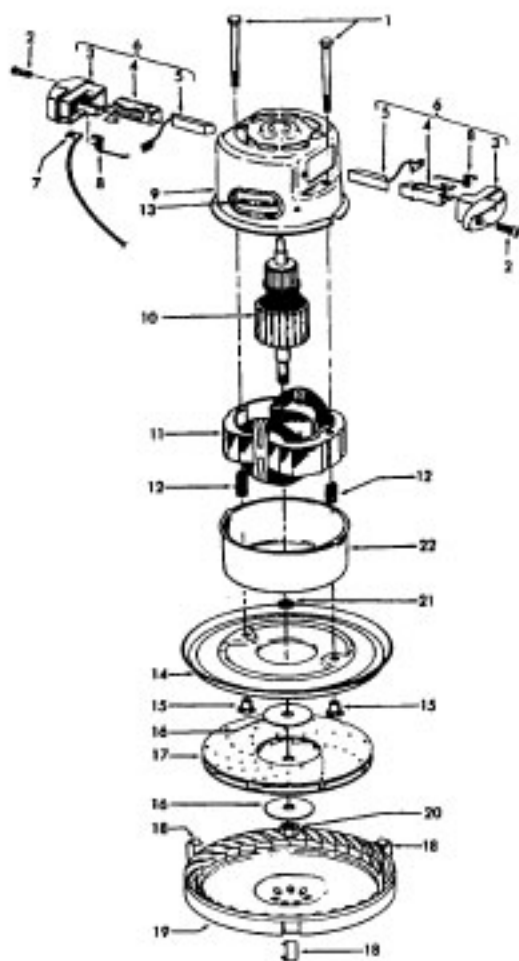

## Available Replacement Parts for HOOVER S3121

<a href="#">H-4010009H</a>	PAPER BAG, 3 PK
<a href="#">H-43414073</a>	Floor brush.
<a href="#">H-43414064</a>	DUSTING BRUSH (ONE PEICE)

Ref. No.	Part No.	Description
1	47938	Hinge Pin
-	170362DS	Cord Clip
-	170362JM	Cord Clip
3	170351AW	Hinge Leaf - Upper
-	35214004	Hinge Leaf - Upper - S316
4	48123AV	Lock Ring
-	42211049	Upper Shell - DS
-	42211271	Upper Shell - JP - S3169
6	170361HU	Furniture Guard
-	170361JM	Furniture Guard
7	21447017	Screw
8	17001FW	Screw
9	170377JM	Motor Cover
10	48969	Wire Nut
11	21652003	Hex Nut
12	27479307	Wire Tie
13	170348AW	Hinge Leaf - Lower
14	27482120	Strain Relief Bushing
15	46363195	Cord
16	42213068	Intermediate Shell - JJ
17	169293	Resilient Mount - Upper
18	31194005	Muffler
19	43177008	Motor
20	169294	Resilient Mount - Lower
21	37215097	Intake Pan -AY
22	170382JM	Blower Adapter
23	41421122	Bottom Pan - JJ
24	28212026	Switch
25	31324001	Spacer
26	38424001	Pedal - JM
27	170352AG	Bag Collar Connector
28	36151012	Latch
29	39457006	Handle - JM
30	48512FW	Spring
31	16439JX	Latch
32	160862	Screw
-	21447024	Screw - S3169
33	4010009H	Bag - (3 Pk.)
34	170332BZ	Filter
35	51661008	Medallion
-	52125018	Nameplate - S3169
-	56513123	Owner Manual - S3121
-	56513124	Owner Manual - S3169
-	58177087	Cleaner Carton
-	58259001	Top Support
-	58271001	Bottom Support

Ref. No.	Part No.	Description
1	33421004	Field Lamination Bolt
2	21429406	Screw
3	167696AG	Brush Housing - Only
4	N/A	Brush Holder - Use Brush Carrier Assem. 47318006 It. 6.
5	167681	Carbon Brush & Terminal
6	47318008	Brush Housing - Comp.
7	27666551	Terminal
8	38353004	Spring
9	169707	Motor Housing - Upper
10	168479	Armature
11	168470	Field
12	167721FW	Spring
13	169702BZ	Bushing
14	169713FW	Motor Mounting Plate
15	167695EF	Nut
16	21312774	Washer
17	43566006	Fan
18	34785004	Spring Clip
19	169714AG	Diffuser
20	33426001	Nut
21	31148002	Spacer
22	41823002	Motor Housing - Lower