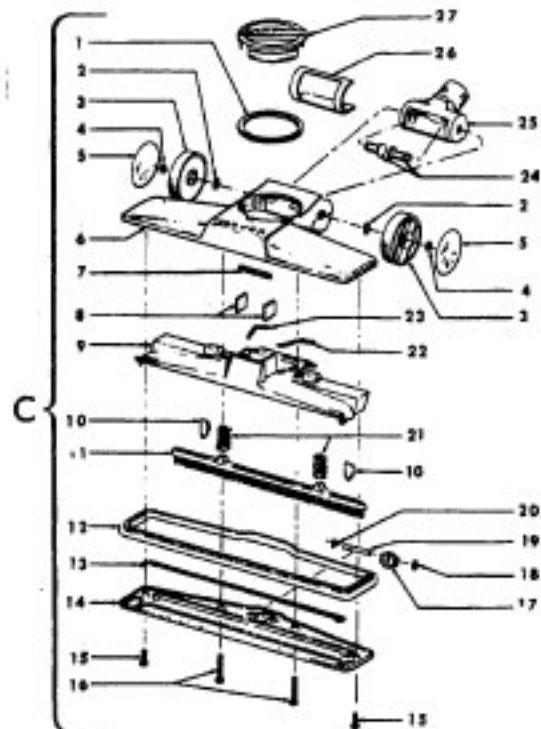

Ref. No.	Part No.	Description
1	47938	Hinge Pin
-	170362DS	Cord Clip
-	170362JM	Cord Clip
3	170351AW	Hinge Leaf - Upper
-	35214004	Hinge Leaf - Upper - S316
4	48123AV	Lock Ring
-	42211049	Upper Shell - DS
-	42211271	Upper Shell - JP - S3169
6	170361HU	Furniture Guard
-	170361JM	Furniture Guard
7	21447017	Screw
8	17001FW	Screw
9	170377JM	Motor Cover
10	48969	Wire Nut
11	21652003	Hex Nut
12	27479307	Wire Tie
13	170348AW	Hinge Leaf - Lower
14	27482120	Strain Relief Bushing
15	46363195	Cord
16	42213068	Intermediate Shell - JJ
17	169293	Resilient Mount - Upper
18	31194005	Muffler
19	43177008	Motor
20	169294	Resilient Mount - Lower
21	37215097	Intake Pan -AY
22	170382JM	Blower Adapter
23	41421122	Bottom Pan - JJ
24	28212026	Switch
25	31324001	Spacer
26	38424001	Pedal - JM
27	170352AG	Bag Collar Connector
28	36151012	Latch
29	39457006	Handle - JM
30	48512FW	Spring
31	16439JX	Latch
32	160862	Screw
-	21447024	Screw - S3169
33	4010009H	Bag - (3 Pk.)
34	170332BZ	Filter
35	51661008	Medallion
-	52125018	Nameplate - S3169
-	56513123	Owner Manual - S3121
-	56513124	Owner Manual - S3169
-	58177087	Cleaner Carton
-	58259001	Top Support
-	58271001	Bottom Support

Ref. No.	Part No.	Description
1	33421004	Field Lamination Bolt
2	21429406	Screw
3	167696AG	Brush Housing - Only
4	N/A	Brush Holder - Use Brush Carrier Assem. 47318006 It. 6.
5	167681	Carbon Brush & Terminal
6	47318008	Brush Housing - Comp.
7	27666551	Terminal
8	38353004	Spring
9	169707	Motor Housing - Upper
10	168479	Armature
11	168470	Field
12	167721FW	Spring
13	169702BZ	Bushing
14	169713FW	Motor Mounting Plate
15	167695EF	Nut
16	21312774	Washer
17	43566006	Fan
18	34785004	Spring Clip
19	169714AG	Diffuser
20	33426001	Nut
21	31148002	Spacer
22	41823002	Motor Housing - Lower