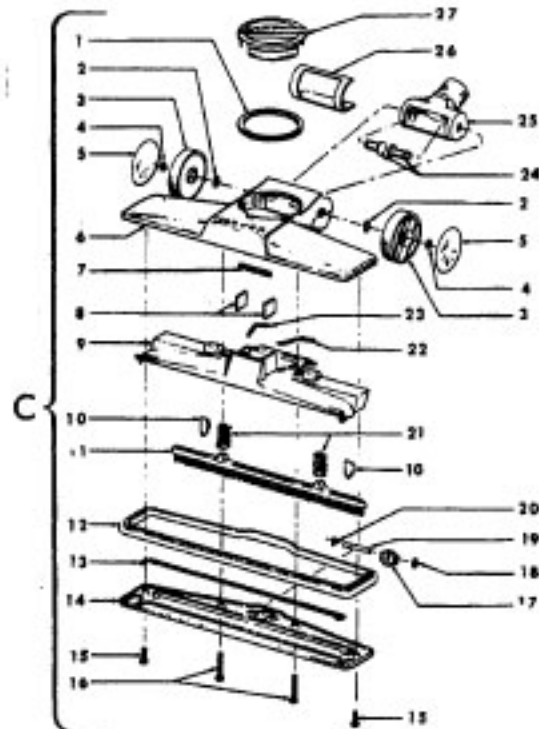

## Available Replacement Parts for HOOVER S3121

<a href="#">H-4010009H</a>	PAPER BAG, 3 PK
<a href="#">H-43414073</a>	Floor brush.
<a href="#">H-43414064</a>	DUSTING BRUSH (ONE PEICE)

Ref. No.	Part No.	Description
1	47938	Hinge Pin
-	170362DS	Cord Clip
-	170362JM	Cord Clip
3	170351AW	Hinge Leaf - Upper
-	35214004	Hinge Leaf - Upper - S316
4	48123AV	Lock Ring
-	42211049	Upper Shell - DS
-	42211271	Upper Shell - JP - S3169
6	170361HU	Furniture Guard
-	170361JM	Furniture Guard
7	21447017	Screw
8	17001FW	Screw
9	170377JM	Motor Cover
10	48969	Wire Nut
11	21652003	Hex Nut
12	27479307	Wire Tie
13	170348AW	Hinge Leaf - Lower
14	27482120	Strain Relief Bushing
15	46363195	Cord
16	42213068	Intermediate Shell - JJ
17	169293	Resilient Mount - Upper
18	31194005	Muffler
19	43177008	Motor
20	169294	Resilient Mount - Lower
21	37215097	Intake Pan -AY
22	170382JM	Blower Adapter
23	41421122	Bottom Pan - JJ
24	28212026	Switch
25	31324001	Spacer
26	38424001	Pedal - JM
27	170352AG	Bag Collar Connector
28	36151012	Latch
29	39457006	Handle - JM
30	48512FW	Spring
31	16439JX	Latch
32	160862	Screw
-	21447024	Screw - S3169
33	4010009H	Bag - (3 Pk.)
34	170332BZ	Filter
35	51661008	Medallion
-	52125018	Nameplate - S3169
-	56513123	Owner Manual - S3121
-	56513124	Owner Manual - S3169
-	58177087	Cleaner Carton
-	58259001	Top Support
-	58271001	Bottom Support

Ref. No.	Part No.	Description
1	33421004	Field Lamination Bolt
2	21429406	Screw
3	167696AG	Brush Housing - Only
4	N/A	Brush Holder - Use Brush Carrier Assem. 47318006 It. 6.
5	167681	Carbon Brush & Terminal
6	47318008	Brush Housing - Comp.
7	27666551	Terminal
8	38353004	Spring
9	169707	Motor Housing - Upper
10	168479	Armature
11	168470	Field
12	167721FW	Spring
13	169702BZ	Bushing
14	169713FW	Motor Mounting Plate
15	167695EF	Nut
16	21312774	Washer
17	43566006	Fan
18	34785004	Spring Clip
19	169714AG	Diffuser
20	33426001	Nut
21	31148002	Spacer
22	41823002	Motor Housing - Lower