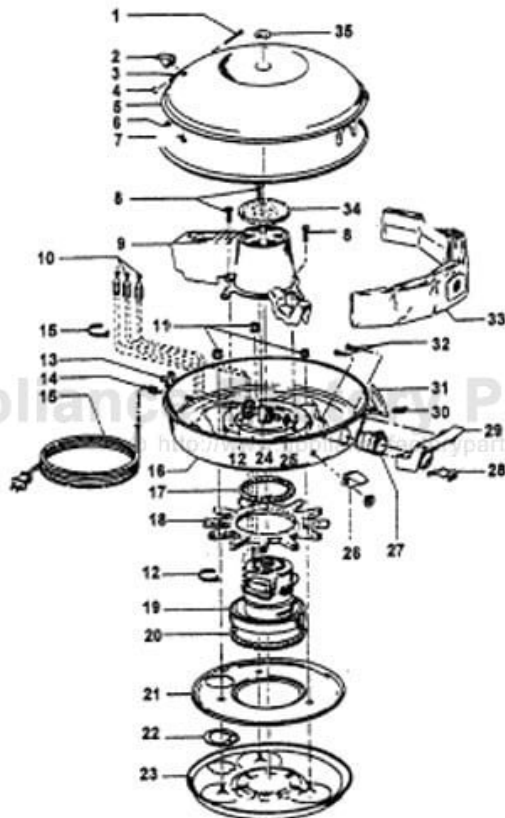

[Find Your HOOVER Vacuum Cleaner Parts - Select From 1456 Models](#)

----- Manual continues below part list -----