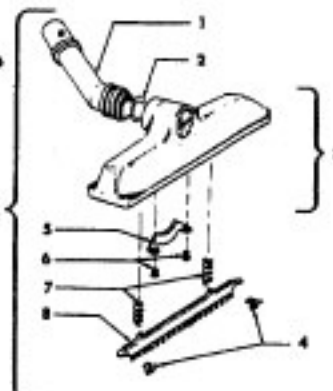

Ref. No.	Part No.	Description
1	47938	Hinge Pin
-	170362DS	Cord Clip
-	170362JM	Cord Clip
3	170351AW	Hinge Leaf - Upper
-	35214004	Hinge Leaf - Upper - S316
4	48123AV	Lock Ring
-	42211049	Upper Shell - DS
-	42211271	Upper Shell - JP - S3169
6	170361HU	Furniture Guard
-	170361JM	Furniture Guard
7	21447017	Screw
8	17001FW	Screw
9	170377JM	Motor Cover
10	48969	Wire Nut
11	21652003	Hex Nut
12	27479307	Wire Tie
13	170348AW	Hinge Leaf - Lower
14	27482120	Strain Relief Bushing
15	46363195	Cord
16	42213068	Intermediate Shell - JJ
17	169293	Resilient Mount - Upper
18	31194005	Muffler
19	43177008	Motor
20	169294	Resilient Mount - Lower
21	37215097	Intake Pan -AY
22	170382JM	Blower Adapter
23	41421122	Bottom Pan - JJ
24	28212026	Switch
25	31324001	Spacer
26	38424001	Pedal - JM
27	170352AG	Bag Collar Connector
28	36151012	Latch
29	39457006	Handle - JM
30	48512FW	Spring
31	16439JX	Latch
32	160862	Screw
-	21447024	Screw - S3169
33	4010009H	Bag - (3 Pk.)
34	170332BZ	Filter
35	51661008	Medallion
-	52125018	Nameplate - S3169
-	56513123	Owner Manual - S3121
-	56513124	Owner Manual - S3169
-	58177087	Cleaner Carton
-	58259001	Top Support
-	58271001	Bottom Support

Ref. No.	Part No.	Description
1	33421004	Field Lamination Bolt
2	21429406	Screw
3	167696AG	Brush Housing - Only
4	N/A	Brush Holder - Use Brush Carrier Assem. 47318006 It. 6.
5	167681	Carbon Brush & Terminal
6	47318008	Brush Housing - Comp.
7	27666551	Terminal
8	38353004	Spring
9	169707	Motor Housing - Upper
10	168479	Armature
11	168470	Field
12	167721FW	Spring
13	169702BZ	Bushing
14	169713FW	Motor Mounting Plate
15	167695EF	Nut
16	21312774	Washer
17	43566006	Fan
18	34785004	Spring Clip
19	169714AG	Diffuser
20	33426001	Nut
21	31148002	Spacer
22	41823002	Motor Housing - Lower