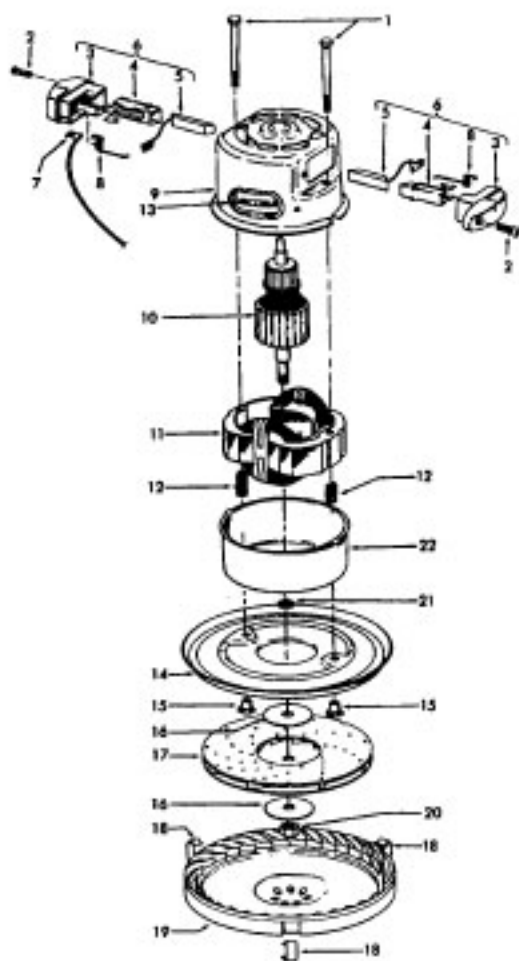

Ref. No.	Part No.	Description
1	47938	Hinge Pin
-	170362DS	Cord Clip
-	170362JM	Cord Clip
3	170351AW	Hinge Leaf - Upper
-	35214004	Hinge Leaf - Upper - S316
4	48123AV	Lock Ring
-	42211049	Upper Shell - DS
-	42211271	Upper Shell - JP - S3169
6	170361HU	Furniture Guard
-	170361JM	Furniture Guard
7	21447017	Screw
8	17001FW	Screw
9	170377JM	Motor Cover
10	48969	Wire Nut
11	21652003	Hex Nut
12	27479307	Wire Tie
13	170348AW	Hinge Leaf - Lower
14	27482120	Strain Relief Bushing
15	46363195	Cord
16	42213068	Intermediate Shell - JJ
17	169293	Resilient Mount - Upper
18	31194005	Muffler
19	43177008	Motor
20	169294	Resilient Mount - Lower
21	37215097	Intake Pan -AY
22	170382JM	Blower Adapter
23	41421122	Bottom Pan - JJ
24	28212026	Switch
25	31324001	Spacer
26	38424001	Pedal - JM
27	170352AG	Bag Collar Connector
28	36151012	Latch
29	39457006	Handle - JM
30	48512FW	Spring
31	16439JX	Latch
32	160862	Screw
-	21447024	Screw - S3169
33	4010009H	Bag - (3 Pk.)
34	170332BZ	Filter
35	51661008	Medallion
-	52125018	Nameplate - S3169
-	56513123	Owner Manual - S3121
-	56513124	Owner Manual - S3169
-	58177087	Cleaner Carton
-	58259001	Top Support
-	58271001	Bottom Support

Ref. No.	Part No.	Description
1	33421004	Field Lamination Bolt
2	21429406	Screw
3	167696AG	Brush Housing - Only
4	N/A	Brush Holder - Use Brush Carrier Assem. 47318006 It. 6.
5	167681	Carbon Brush & Terminal
6	47318008	Brush Housing - Comp.
7	27666551	Terminal
8	38353004	Spring
9	169707	Motor Housing - Upper
10	168479	Armature
11	168470	Field
12	167721FW	Spring
13	169702BZ	Bushing
14	169713FW	Motor Mounting Plate
15	167695EF	Nut
16	21312774	Washer
17	43566006	Fan
18	34785004	Spring Clip
19	169714AG	Diffuser
20	33426001	Nut
21	31148002	Spacer
22	41823002	Motor Housing - Lower