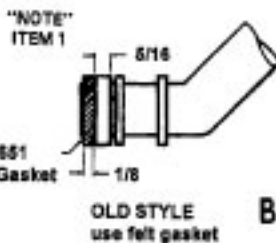

----- Manual continues below part list -----

Available Replacement Parts for HOOVER S3169

H-4010009H	PAPER BAG, 3 PK
H-43414073	Floor brush.
H-43414064	DUSTING BRUSH (ONE PEICE)

Ref. No.	Part No.	Description
1	47938	Hinge Pin
-	170362DS	Cord Clip
-	170362JM	Cord Clip
3	170351AW	Hinge Leaf - Upper
-	35214004	Hinge Leaf - Upper - S316
4	48123AV	Lock Ring
-	42211049	Upper Shell - DS
-	42211271	Upper Shell - JP - S3169
6	170361HU	Furniture Guard
-	170361JM	Furniture Guard
7	21447017	Screw
8	17001FW	Screw
9	170377JM	Motor Cover
10	48969	Wire Nut
11	21652003	Hex Nut
12	27479307	Wire Tie
13	170348AW	Hinge Leaf - Lower
14	27482120	Strain Relief Bushing
15	46363195	Cord
16	42213068	Intermediate Shell - JJ
17	169293	Resilient Mount - Upper
18	31194005	Muffler
19	43177008	Motor
20	169294	Resilient Mount - Lower
21	37215097	Intake Pan -AY
22	170382JM	Blower Adapter
23	41421122	Bottom Pan - JJ
24	28212026	Switch
25	31324001	Spacer
26	38424001	Pedal - JM
27	170352AG	Bag Collar Connector
28	36151012	Latch
29	39457006	Handle - JM
30	48512FW	Spring
31	16439JX	Latch
32	160862	Screw
-	21447024	Screw - S3169
33	4010009H	Bag - (3 Pk.)
34	170332BZ	Filter
35	51661008	Medallion
-	52125018	Nameplate - S3169
-	56513123	Owner Manual - S3121
-	56513124	Owner Manual - S3169
-	58177087	Cleaner Carton
-	58259001	Top Support
-	58271001	Bottom Support

Ref. No.	Part No.	Description
1	33421004	Field Lamination Bolt
2	21429406	Screw
3	167696AG	Brush Housing - Only
4	N/A	Brush Holder - Use Brush Carrier Assem. 47318006 It. 6.
5	167681	Carbon Brush & Terminal
6	47318008	Brush Housing - Comp.
7	27666551	Terminal
8	38353004	Spring
9	169707	Motor Housing - Upper
10	168479	Armature
11	168470	Field
12	167721FW	Spring
13	169702BZ	Bushing
14	169713FW	Motor Mounting Plate
15	167695EF	Nut
16	21312774	Washer
17	43566006	Fan
18	34785004	Spring Clip
19	169714AG	Diffuser
20	33426001	Nut
21	31148002	Spacer
22	41823002	Motor Housing - Lower