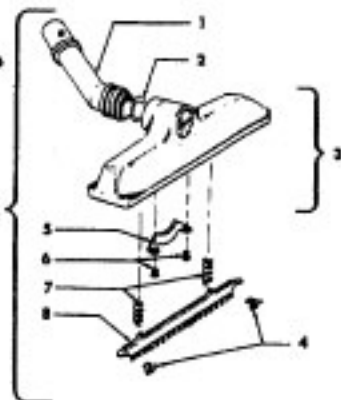

----- Manual continues below part list -----

Available Replacement Parts for HOOVER S3169

H-4010009H	PAPER BAG, 3 PK
H-43414073	Floor brush.
H-43414064	DUSTING BRUSH (ONE PEICE)

Ref. No.	Part No.	Description
1	47938	Hinge Pin
-	170362DS	Cord Clip
-	170362JM	Cord Clip
3	170351AW	Hinge Leaf - Upper
-	35214004	Hinge Leaf - Upper - S316
4	48123AV	Lock Ring
-	42211049	Upper Shell - DS
-	42211271	Upper Shell - JP - S3169
6	170361HU	Furniture Guard
-	170361JM	Furniture Guard
7	21447017	Screw
8	17001FW	Screw
9	170377JM	Motor Cover
10	48969	Wire Nut
11	21652003	Hex Nut
12	27479307	Wire Tie
13	170348AW	Hinge Leaf - Lower
14	27482120	Strain Relief Bushing
15	46363195	Cord
16	42213068	Intermediate Shell - JJ
17	169293	Resilient Mount - Upper
18	31194005	Muffler
19	43177008	Motor
20	169294	Resilient Mount - Lower
21	37215097	Intake Pan -AY
22	170382JM	Blower Adapter
23	41421122	Bottom Pan - JJ
24	28212026	Switch
25	31324001	Spacer
26	38424001	Pedal - JM
27	170352AG	Bag Collar Connector
28	36151012	Latch
29	39457006	Handle - JM
30	48512FW	Spring
31	16439JX	Latch
32	160862	Screw
-	21447024	Screw - S3169
33	4010009H	Bag - (3 Pk.)
34	170332BZ	Filter
35	51661008	Medallion
-	52125018	Nameplate - S3169
-	56513123	Owner Manual - S3121
-	56513124	Owner Manual - S3169
-	58177087	Cleaner Carton
-	58259001	Top Support
-	58271001	Bottom Support

Ref. No.	Part No.	Description
1	33421004	Field Lamination Bolt
2	21429406	Screw
3	167696AG	Brush Housing - Only
4	N/A	Brush Holder - Use Brush Carrier Assem. 47318006 It. 6.
5	167681	Carbon Brush & Terminal
6	47318008	Brush Housing - Comp.
7	27666551	Terminal
8	38353004	Spring
9	169707	Motor Housing - Upper
10	168479	Armature
11	168470	Field
12	167721FW	Spring
13	169702BZ	Bushing
14	169713FW	Motor Mounting Plate
15	167695EF	Nut
16	21312774	Washer
17	43566006	Fan
18	34785004	Spring Clip
19	169714AG	Diffuser
20	33426001	Nut
21	31148002	Spacer
22	41823002	Motor Housing - Lower