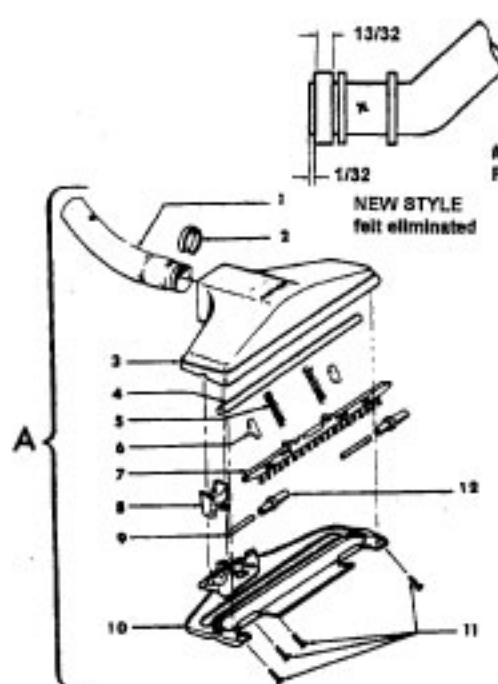

Ref. No.	Part No.	Description
1	47938	Hinge Pin
-	170362DS	Cord Clip
-	170362JM	Cord Clip
3	170351AW	Hinge Leaf - Upper
-	35214004	Hinge Leaf - Upper - S316
4	48123AV	Lock Ring
-	42211049	Upper Shell - DS
-	42211271	Upper Shell - JP - S3169
6	170361HU	Furniture Guard
-	170361JM	Furniture Guard
7	21447017	Screw
8	17001FW	Screw
9	170377JM	Motor Cover
10	48969	Wire Nut
11	21652003	Hex Nut
12	27479307	Wire Tie
13	170348AW	Hinge Leaf - Lower
14	27482120	Strain Relief Bushing
15	46363195	Cord
16	42213068	Intermediate Shell - JJ
17	169293	Resilient Mount - Upper
18	31194005	Muffler
19	43177008	Motor
20	169294	Resilient Mount - Lower
21	37215097	Intake Pan -AY
22	170382JM	Blower Adapter
23	41421122	Bottom Pan - JJ
24	28212026	Switch
25	31324001	Spacer
26	38424001	Pedal - JM
27	170352AG	Bag Collar Connector
28	36151012	Latch
29	39457006	Handle - JM
30	48512FW	Spring
31	16439JX	Latch
32	160862	Screw
-	21447024	Screw - S3169
33	4010009H	Bag - (3 Pk.)
34	170332BZ	Filter
35	51661008	Medallion
-	52125018	Nameplate - S3169
-	56513123	Owner Manual - S3121
-	56513124	Owner Manual - S3169
-	58177087	Cleaner Carton
-	58259001	Top Support
-	58271001	Bottom Support

Ref. No.	Part No.	Description
1	33421004	Field Lamination Bolt
2	21429406	Screw
3	167696AG	Brush Housing - Only
4	N/A	Brush Holder - Use Brush Carrier Assem. 47318006 It. 6.
5	167681	Carbon Brush & Terminal
6	47318008	Brush Housing - Comp.
7	27666551	Terminal
8	38353004	Spring
9	169707	Motor Housing - Upper
10	168479	Armature
11	168470	Field
12	167721FW	Spring
13	169702BZ	Bushing
14	169713FW	Motor Mounting Plate
15	167695EF	Nut
16	21312774	Washer
17	43566006	Fan
18	34785004	Spring Clip
19	169714AG	Diffuser
20	33426001	Nut
21	31148002	Spacer
22	41823002	Motor Housing - Lower