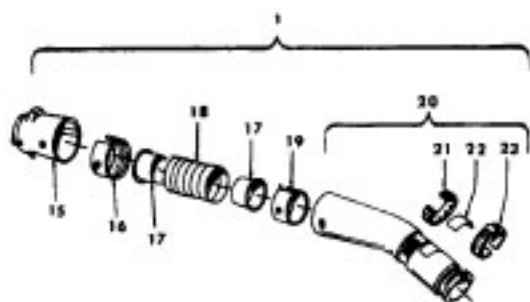

Cleaning Tools

Models S3121, S3123, S3125, S3125-035, S3129
S3165, S3169, S3171

Ref. No.	Part No.	Description
1	43434191	Hose - JM
2	161852JM	Furniture Brush
	43414016	Furniture Brush - AG
3	13077JM	Floor Brush
	43414073	Floor Brush
4	161851JM	Dusting Brush
	43414064	Dusting Brush (One Piece)
5	43414057	Furniture Nozzle
6	38617017	Crevice Tool
7	43453027	Extension Tube
8	12845JM	Gasket
9	13263	Brush (Use w/161851JM)
10	13253AG	Brush Back
11	13276	Swivel Bushing (2) (Use w/13154JM)
	33712007	Split Ring (Use w/38644040)
12	13154JM	Swivel Connector (Use w/13077JM)
	38644040	Swivel Connector (Use w/48473025)
13	13254BZ	Brush (Use w/161852JM)
14	13149JM	Connector Tube (Use w/161852JM)
15	32855003	Hose Connector
16	12615BZ	Collar
17	32156010	Sleeve
18	43434213	Hose Complete
	43434203	Hose Complete
19	36116006	Collar
20	43466044	Hose Grip-JM
21	38711006	Suction Control Ring
22	51869006	Label
23	36153009	Latch Ring
24	3863801P	Extension Tube - Poly - AG
	170110	Shag Rake- S3165