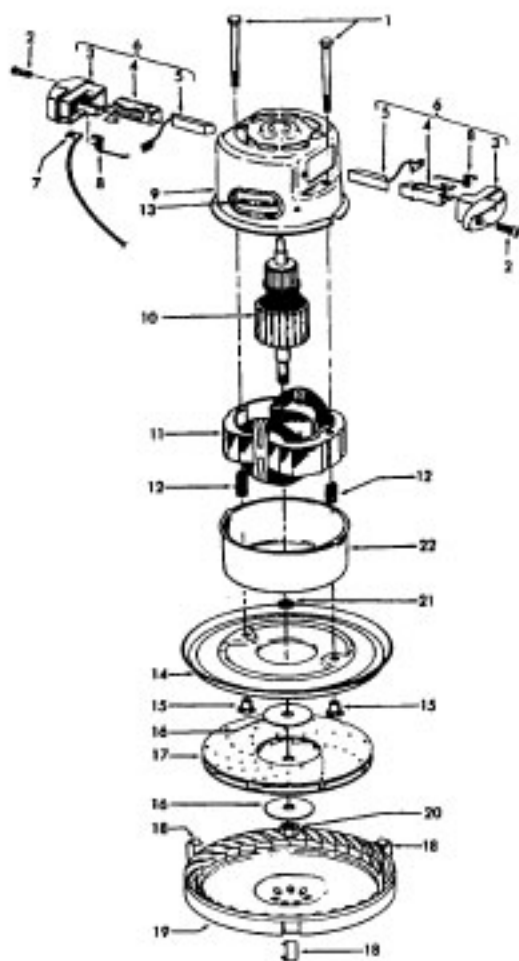

----- Manual continues below part list -----

Available Replacement Parts for HOOVER S3169

H-4010009H	PAPER BAG, 3 PK
H-43414073	Floor brush.
H-43414064	DUSTING BRUSH (ONE PEICE)

Ref. No.	Part No.	Description
1	47938	Hinge Pin
-	170362DS	Cord Clip
-	170362JM	Cord Clip
3	170351AW	Hinge Leaf - Upper
-	35214004	Hinge Leaf - Upper - S316
4	48123AV	Lock Ring
-	42211049	Upper Shell - DS
-	42211271	Upper Shell - JP - S3169
6	170361HU	Furniture Guard
-	170361JM	Furniture Guard
7	21447017	Screw
8	17001FW	Screw
9	170377JM	Motor Cover
10	48969	Wire Nut
11	21652003	Hex Nut
12	27479307	Wire Tie
13	170348AW	Hinge Leaf - Lower
14	27482120	Strain Relief Bushing
15	46363195	Cord
16	42213068	Intermediate Shell - JJ
17	169293	Resilient Mount - Upper
18	31194005	Muffler
19	43177008	Motor
20	169294	Resilient Mount - Lower
21	37215097	Intake Pan -AY
22	170382JM	Blower Adapter
23	41421122	Bottom Pan - JJ
24	28212026	Switch
25	31324001	Spacer
26	38424001	Pedal - JM
27	170352AG	Bag Collar Connector
28	36151012	Latch
29	39457006	Handle - JM
30	48512FW	Spring
31	16439JX	Latch
32	160862	Screw
-	21447024	Screw - S3169
33	4010009H	Bag - (3 Pk.)
34	170332BZ	Filter
35	51661008	Medallion
-	52125018	Nameplate - S3169
-	56513123	Owner Manual - S3121
-	56513124	Owner Manual - S3169
-	58177087	Cleaner Carton
-	58259001	Top Support
-	58271001	Bottom Support

Ref. No.	Part No.	Description
1	33421004	Field Lamination Bolt
2	21429406	Screw
3	167696AG	Brush Housing - Only
4	N/A	Brush Holder - Use Brush Carrier Assem. 47318006 It. 6.
5	167681	Carbon Brush & Terminal
6	47318008	Brush Housing - Comp.
7	27666551	Terminal
8	38353004	Spring
9	169707	Motor Housing - Upper
10	168479	Armature
11	168470	Field
12	167721FW	Spring
13	169702BZ	Bushing
14	169713FW	Motor Mounting Plate
15	167695EF	Nut
16	21312774	Washer
17	43566006	Fan
18	34785004	Spring Clip
19	169714AG	Diffuser
20	33426001	Nut
21	31148002	Spacer
22	41823002	Motor Housing - Lower