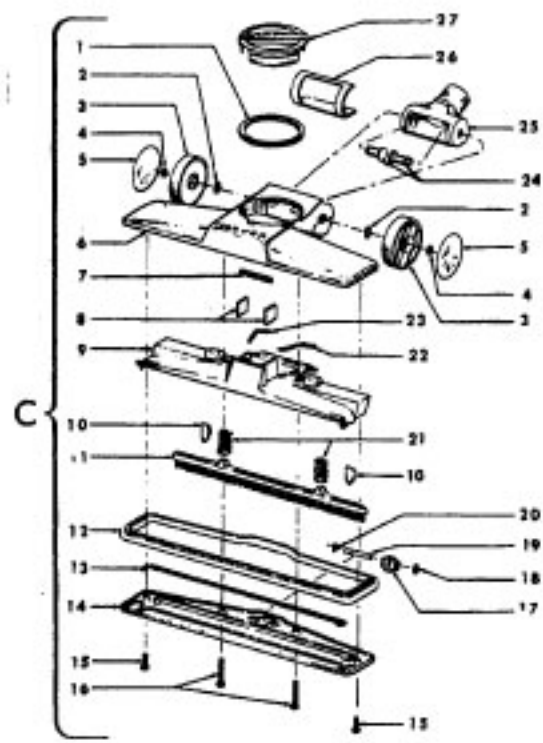

Ref. No.	Part No.	Description
1	47938	Hinge Pin
-	170362DS	Cord Clip
-	170362JM	Cord Clip
3	170351AW	Hinge Leaf - Upper
-	35214004	Hinge Leaf - Upper - S316
4	48123AV	Lock Ring
-	42211049	Upper Shell - DS
-	42211271	Upper Shell - JP - S3169
6	170361HU	Furniture Guard
-	170361JM	Furniture Guard
7	21447017	Screw
8	17001FW	Screw
9	170377JM	Motor Cover
10	48969	Wire Nut
11	21652003	Hex Nut
12	27479307	Wire Tie
13	170348AW	Hinge Leaf - Lower
14	27482120	Strain Relief Bushing
15	46363195	Cord
16	42213068	Intermediate Shell - JJ
17	169293	Resilient Mount - Upper
18	31194005	Muffler
19	43177008	Motor
20	169294	Resilient Mount - Lower
21	37215097	Intake Pan -AY
22	170382JM	Blower Adapter
23	41421122	Bottom Pan - JJ
24	28212026	Switch
25	31324001	Spacer
26	38424001	Pedal - JM
27	170352AG	Bag Collar Connector
28	36151012	Latch
29	39457006	Handle - JM
30	48512FW	Spring
31	16439JX	Latch
32	160862	Screw
-	21447024	Screw - S3169
33	4010009H	Bag - (3 Pk.)
34	170332BZ	Filter
35	51661008	Medallion
-	52125018	Nameplate - S3169
-	56513123	Owner Manual - S3121
-	56513124	Owner Manual - S3169
-	58177087	Cleaner Carton
-	58259001	Top Support
-	58271001	Bottom Support

Ref. No.	Part No.	Description
1	33421004	Field Lamination Bolt
2	21429406	Screw
3	167696AG	Brush Housing - Only
4	N/A	Brush Holder - Use Brush Carrier Assem. 47318006 It. 6.
5	167681	Carbon Brush & Terminal
6	47318008	Brush Housing - Comp.
7	27666551	Terminal
8	38353004	Spring
9	169707	Motor Housing - Upper
10	168479	Armature
11	168470	Field
12	167721FW	Spring
13	169702BZ	Bushing
14	169713FW	Motor Mounting Plate
15	167695EF	Nut
16	21312774	Washer
17	43566006	Fan
18	34785004	Spring Clip
19	169714AG	Diffuser
20	33426001	Nut
21	31148002	Spacer
22	41823002	Motor Housing - Lower