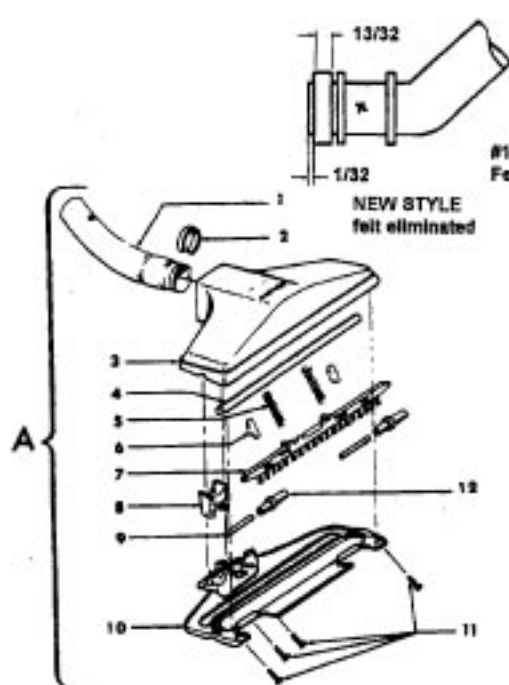

----- Manual continues below part list -----

Available Replacement Parts for HOOVER S3169

H-4010009H	PAPER BAG, 3 PK
H-43414073	Floor brush.
H-43414064	DUSTING BRUSH (ONE PEICE)

Ref. No.	Part No.	Description
1	47938	Hinge Pin
-	170362DS	Cord Clip
-	170362JM	Cord Clip
3	170351AW	Hinge Leaf - Upper
-	35214004	Hinge Leaf - Upper - S316
4	48123AV	Lock Ring
-	42211049	Upper Shell - DS
-	42211271	Upper Shell - JP - S3169
6	170361HU	Furniture Guard
-	170361JM	Furniture Guard
7	21447017	Screw
8	17001FW	Screw
9	170377JM	Motor Cover
10	48969	Wire Nut
11	21652003	Hex Nut
12	27479307	Wire Tie
13	170348AW	Hinge Leaf - Lower
14	27482120	Strain Relief Bushing
15	46363195	Cord
16	42213068	Intermediate Shell - JJ
17	169293	Resilient Mount - Upper
18	31194005	Muffler
19	43177008	Motor
20	169294	Resilient Mount - Lower
21	37215097	Intake Pan -AY
22	170382JM	Blower Adapter
23	41421122	Bottom Pan - JJ
24	28212026	Switch
25	31324001	Spacer
26	38424001	Pedal - JM
27	170352AG	Bag Collar Connector
28	36151012	Latch
29	39457006	Handle - JM
30	48512FW	Spring
31	16439JX	Latch
32	160862	Screw
-	21447024	Screw - S3169
33	4010009H	Bag - (3 Pk.)
34	170332BZ	Filter
35	51661008	Medallion
-	52125018	Nameplate - S3169
-	56513123	Owner Manual - S3121
-	56513124	Owner Manual - S3169
-	58177087	Cleaner Carton
-	58259001	Top Support
-	58271001	Bottom Support

Ref. No.	Part No.	Description
1	33421004	Field Lamination Bolt
2	21429406	Screw
3	167696AG	Brush Housing - Only
4	N/A	Brush Holder - Use Brush Carrier Assem. 47318006 It. 6.
5	167681	Carbon Brush & Terminal
6	47318008	Brush Housing - Comp.
7	27666551	Terminal
8	38353004	Spring
9	169707	Motor Housing - Upper
10	168479	Armature
11	168470	Field
12	167721FW	Spring
13	169702BZ	Bushing
14	169713FW	Motor Mounting Plate
15	167695EF	Nut
16	21312774	Washer
17	43566006	Fan
18	34785004	Spring Clip
19	169714AG	Diffuser
20	33426001	Nut
21	31148002	Spacer
22	41823002	Motor Housing - Lower