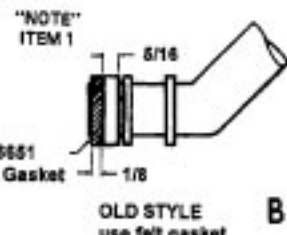

Ref. No.	Part No.	Description
1	47938	Hinge Pin
-	170362DS	Cord Clip
-	170362JM	Cord Clip
3	170351AW	Hinge Leaf - Upper
-	35214004	Hinge Leaf - Upper - S316
4	48123AV	Lock Ring
-	42211049	Upper Shell - DS
-	42211271	Upper Shell - JP - S3169
6	170361HU	Furniture Guard
-	170361JM	Furniture Guard
7	21447017	Screw
8	17001FW	Screw
9	170377JM	Motor Cover
10	48969	Wire Nut
11	21652003	Hex Nut
12	27479307	Wire Tie
13	170348AW	Hinge Leaf - Lower
14	27482120	Strain Relief Bushing
15	46363195	Cord
16	42213068	Intermediate Shell - JJ
17	169293	Resilient Mount - Upper
18	31194005	Muffler
19	43177008	Motor
20	169294	Resilient Mount - Lower
21	37215097	Intake Pan -AY
22	170382JM	Blower Adapter
23	41421122	Bottom Pan - JJ
24	28212026	Switch
25	31324001	Spacer
26	38424001	Pedal - JM
27	170352AG	Bag Collar Connector
28	36151012	Latch
29	39457006	Handle - JM
30	48512FW	Spring
31	16439JX	Latch
32	160862	Screw
-	21447024	Screw - S3169
33	4010009H	Bag - (3 Pk.)
34	170332BZ	Filter
35	51661008	Medallion
-	52125018	Nameplate - S3169
-	56513123	Owner Manual - S3121
-	56513124	Owner Manual - S3169
-	58177087	Cleaner Carton
-	58259001	Top Support
-	58271001	Bottom Support

S3073, S3073-030, S3079, S3079-030, S3079-035, S3081,  
 S3083, S3083-030, S3093, S3121, S3123, S3125, S3125-030,  
 S3127, S3131, S3131-030, S3133, S3135, S3147, S3149, S3159  
 S3161, S3165, S3167, S3169, S3215

Ref. No.	Part No.	Description
1	33421004	Field Lamination Bolt
2	21429406	Screw
3	167696AG	Brush Housing - Only
4	N/A	Brush Holder - Use Brush Carrier Assem. 47318006 It. 6.
5	167681	Carbon Brush & Terminal
6	47318008	Brush Housing - Comp.
7	27666551	Terminal
8	38353004	Spring
9	169707	Motor Housing - Upper
10	168479	Armature
11	168470	Field
12	167721FW	Spring
13	169702BZ	Bushing
14	169713FW	Motor Mounting Plate
15	167695EF	Nut
16	21312774	Washer
17	43566006	Fan
18	34785004	Spring Clip
19	169714AG	Diffuser
20	33426001	Nut
21	31148002	Spacer
22	41823002	Motor Housing - Lower