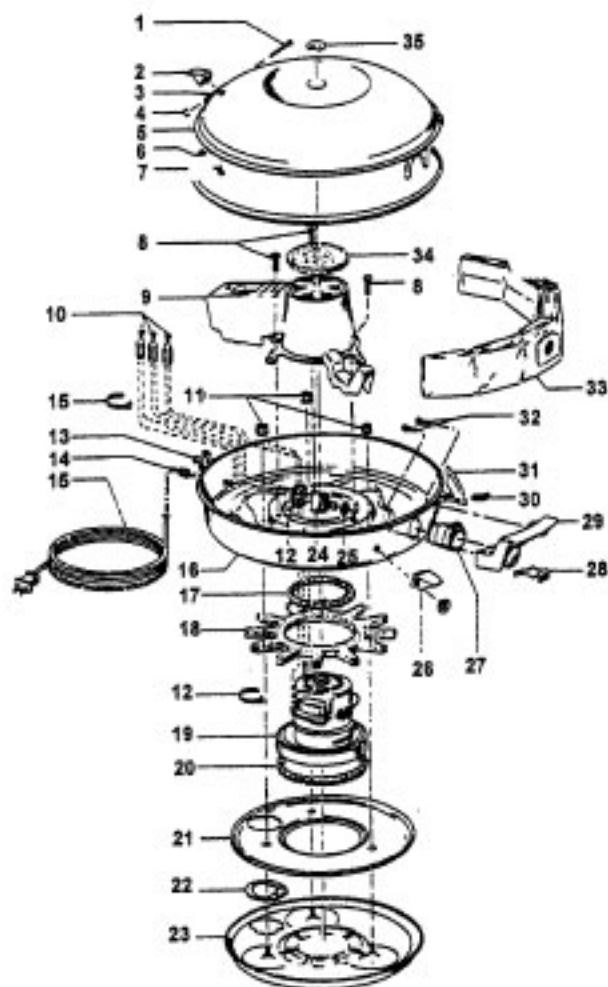

----- Manual continues below part list -----

Available Replacement Parts for HOOVER S3169

H-4010009H	PAPER BAG, 3 PK
H-43414073	Floor brush.
H-43414064	DUSTING BRUSH (ONE PEICE)

Ref. No.	Part No.	Description
1	47938	Hinge Pin
-	170362DS	Cord Clip
-	170362JM	Cord Clip
3	170351AW	Hinge Leaf - Upper
-	35214004	Hinge Leaf - Upper - S316
4	48123AV	Lock Ring
-	42211049	Upper Shell - DS
-	42211271	Upper Shell - JP - S3169
6	170361HU	Furniture Guard
-	170361JM	Furniture Guard
7	21447017	Screw
8	17001FW	Screw
9	170377JM	Motor Cover
10	48969	Wire Nut
11	21652003	Hex Nut
12	27479307	Wire Tie
13	170348AW	Hinge Leaf - Lower
14	27482120	Strain Relief Bushing
15	46363195	Cord
16	42213068	Intermediate Shell - JJ
17	169293	Resilient Mount - Upper
18	31194005	Muffler
19	43177008	Motor
20	169294	Resilient Mount - Lower
21	37215097	Intake Pan -AY
22	170382JM	Blower Adapter
23	41421122	Bottom Pan - JJ
24	28212026	Switch
25	31324001	Spacer
26	38424001	Pedal - JM
27	170352AG	Bag Collar Connector
28	36151012	Latch
29	39457006	Handle - JM
30	48512FW	Spring
31	16439JX	Latch
32	160862	Screw
-	21447024	Screw - S3169
33	4010009H	Bag - (3 Pk.)
34	170332BZ	Filter
35	51661008	Medallion
-	52125018	Nameplate - S3169
-	56513123	Owner Manual - S3121
-	56513124	Owner Manual - S3169
-	58177087	Cleaner Carton
-	58259001	Top Support
-	58271001	Bottom Support