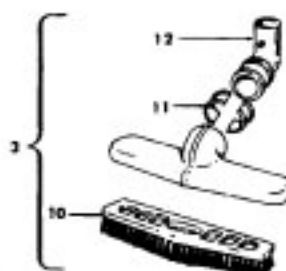

Cleaning Tools

Models S3121, S3123, S3125, S3125-035, S3129
S3165, S3169, S3171

Ref. No.	Part No.	Description
1	43434191	Hose - JM
2	161852JM	Furniture Brush
	43414016	Furniture Brush - AG
3	13077JM	Floor Brush
	43414073	Floor Brush
4	161851JM	Dusting Brush
	43414064	Dusting Brush (One Piece)
5	43414057	Furniture Nozzle
6	38617017	Crevice Tool
7	43453027	Extension Tube
8	12845JM	Gasket
9	13263	Brush (Use w/161851JM)
10	13253AG	Brush Back
11	13276	Swivel Bushing (2) (Use w/13154JM)
	33712007	Split Ring (Use w/38644040)
12	13154JM	Swivel Connector (Use w/13077JM)
	38644040	Swivel Connector (Use w/48473025)
13	13254BZ	Brush (Use w/161852JM)
14	13149JM	Connector Tube (Use w/161852JM)
15	32855003	Hose Connector
16	12615BZ	Collar
17	32156010	Sleeve
18	43434213	Hose Complete
	43434203	Hose Complete
19	36116006	Collar
20	43466044	Hose Grip-JM
21	38711006	Suction Control Ring
22	51869006	Label
23	36153009	Latch Ring
24	3863801P	Extension Tube - Poly - AG
	170110	Shag Rake- S3165