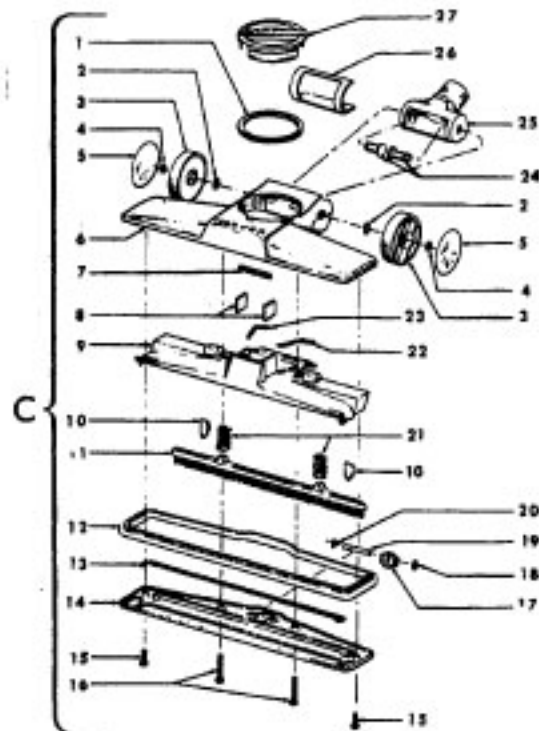

----- Manual continues below part list -----

Available Replacement Parts for HOOVER S3169

H-4010009H	PAPER BAG, 3 PK
H-43414073	Floor brush.
H-43414064	DUSTING BRUSH (ONE PEICE)

Ref. No.	Part No.	Description
1	47938	Hinge Pin
-	170362DS	Cord Clip
-	170362JM	Cord Clip
3	170351AW	Hinge Leaf - Upper
-	35214004	Hinge Leaf - Upper - S316
4	48123AV	Lock Ring
-	42211049	Upper Shell - DS
-	42211271	Upper Shell - JP - S3169
6	170361HU	Furniture Guard
-	170361JM	Furniture Guard
7	21447017	Screw
8	17001FW	Screw
9	170377JM	Motor Cover
10	48969	Wire Nut
11	21652003	Hex Nut
12	27479307	Wire Tie
13	170348AW	Hinge Leaf - Lower
14	27482120	Strain Relief Bushing
15	46363195	Cord
16	42213068	Intermediate Shell - JJ
17	169293	Resilient Mount - Upper
18	31194005	Muffler
19	43177008	Motor
20	169294	Resilient Mount - Lower
21	37215097	Intake Pan -AY
22	170382JM	Blower Adapter
23	41421122	Bottom Pan - JJ
24	28212026	Switch
25	31324001	Spacer
26	38424001	Pedal - JM
27	170352AG	Bag Collar Connector
28	36151012	Latch
29	39457006	Handle - JM
30	48512FW	Spring
31	16439JX	Latch
32	160862	Screw
-	21447024	Screw - S3169
33	4010009H	Bag - (3 Pk.)
34	170332BZ	Filter
35	51661008	Medallion
-	52125018	Nameplate - S3169
-	56513123	Owner Manual - S3121
-	56513124	Owner Manual - S3169
-	58177087	Cleaner Carton
-	58259001	Top Support
-	58271001	Bottom Support

Ref. No.	Part No.	Description
1	33421004	Field Lamination Bolt
2	21429406	Screw
3	167696AG	Brush Housing - Only
4	N/A	Brush Holder - Use Brush Carrier Assem. 47318006 It. 6.
5	167681	Carbon Brush & Terminal
6	47318008	Brush Housing - Comp.
7	27666551	Terminal
8	38353004	Spring
9	169707	Motor Housing - Upper
10	168479	Armature
11	168470	Field
12	167721FW	Spring
13	169702BZ	Bushing
14	169713FW	Motor Mounting Plate
15	167695EF	Nut
16	21312774	Washer
17	43566006	Fan
18	34785004	Spring Clip
19	169714AG	Diffuser
20	33426001	Nut
21	31148002	Spacer
22	41823002	Motor Housing - Lower