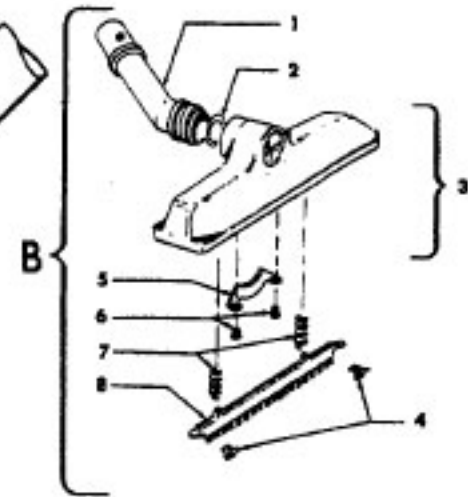

A	4341401	Rug & Floor Nozzle - AAP - S3125, S3125-035, S3171
1	43463012	Connector Tube
2	13267	Felt Gasket
3	38615156	Nozzle Body - JM
4	13259PH	Litter Picker
5	15963FW	Spring
6	13261AY	Rib Shoe
7	16184	Brush Back
8	161413	Tube Retainer
9	13272	Roller Shaft
10	42246002	Bottom Plate
11	12955	Screw
12	13157AG	Roller
B	N/A	Rug & Floor Nozzle AAP - S3121, S3123, S3165, S3169 - (Use 4341401P)
1	166652JM	Nozzle Tube (See Note)
2	166651	Gasket
3	43414089	Nozzle Body - JM
4	166646	Brush Retainer
5	166650AY	Tube Clamp
6	166648AW	Screw
7	166649FW	Spring
8	166656	Brush Back
C	4341401	Rug & Floor Nozzle - AAP - S3129
1	34113001	Foam Seal
2	169241AW	Washer
3	169239AG	Wheel
4	13730	Lock Ring
5	169242	Wheel Cover
6	38615160	Nozzle Body - JM
7	34112001	Foam Seal
8	34223002	Felt Seal
9	169250AG	Brush Housing
10	169253AY	Rib Shoe
11	169256	Brush Back
12	169247JM	Furniture Guard
13	169251	Gasket
14	169538	Bottom Plate
15	21481464	Screw
16	21481465	Screw
17	169243AG	Roller
18	21312758	Washer
19	169244AW	Roller Shaft
20	24735081	Lock Ring
21	166649FW	Spring
22	34513001	Foam Seal - L.H.
23	34513002	Foam Seal - R.H.
24	169240AY	Wheel Shaft
25	169249JM	Connector Tube
26	34122006	Seal
27	169254JM	Control Knob