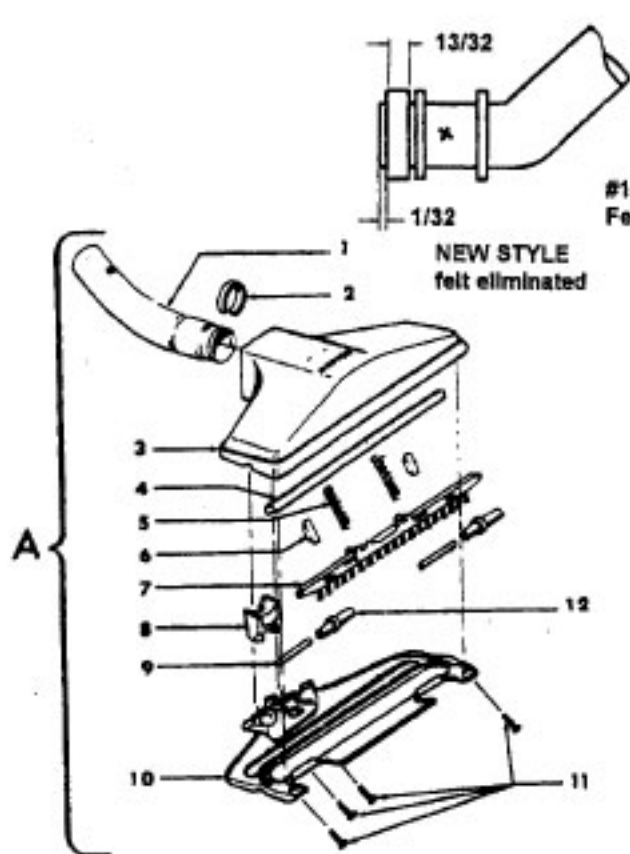

"NOTE"
ITEM 1

#166651
Felt Gasket