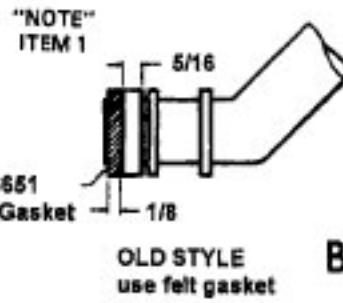

A	4341401	Rug & Floor Nozzle - AAP - S3125, S3125-035, S3171
1	43463012	Connector Tube
2	13267	Felt Gasket
3	38615156	Nozzle Body - JM
4	13259PH	Litter Picker
5	15963FW	Spring
6	13261AY	Rib Shoe
7	16184	Brush Back
8	161413	Tube Retainer
9	13272	Roller Shaft
10	42246002	Bottom Plate
11	12955	Screw
12	13157AG	Roller
B	N/A	Rug & Floor Nozzle AAP - S3121, S3123, S3165, S3169 - (Use 4341401P)
1	166652JM	Nozzle Tube (See Note)
2	166651	Gasket
3	43414089	Nozzle Body - JM
4	166646	Brush Retainer
5	166650AY	Tube Clamp
6	166648AW	Screw
7	166649FW	Spring
8	166656	Brush Back
C	4341401	Rug & Floor Nozzle - AAP - S3129
1	34113001	Foam Seal
2	169241AW	Washer
3	169239AG	Wheel
4	13730	Lock Ring
5	169242	Wheel Cover
6	38615160	Nozzle Body - JM
7	34112001	Foam Seal
8	34223002	Felt Seal
9	169250AG	Brush Housing
10	169253AY	Rib Shoe
11	169256	Brush Back
12	169247JM	Furniture Guard
13	169251	Gasket
14	169538	Bottom Plate
15	21481464	Screw
16	21481465	Screw
17	169243AG	Roller
18	21312758	Washer
19	169244AW	Roller Shaft
20	24735081	Lock Ring
21	166649FW	Spring
22	34513001	Foam Seal - L.H.
23	34513002	Foam Seal - R.H.
24	169240AY	Wheel Shaft
25	169249JM	Connector Tube
26	34122006	Seal
27	169254JM	Control Knob