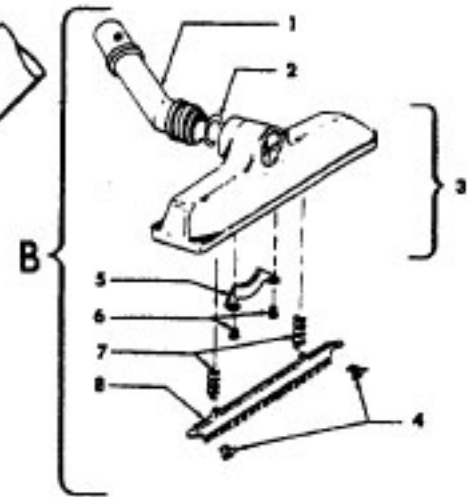

A	4341401	Rug & Floor Nozzle - AAP - S3125, S3125-035, S3171
1	43463012	Connector Tube
2	13267	Felt Gasket
3	38615156	Nozzle Body - JM
4	13259PH	Litter Picker
5	15963FW	Spring
6	13261AY	Rib Shoe
7	16184	Brush Back
8	161413	Tube Retainer
9	13272	Roller Shaft
10	42246002	Bottom Plate
11	12955	Screw
12	13157AG	Roller