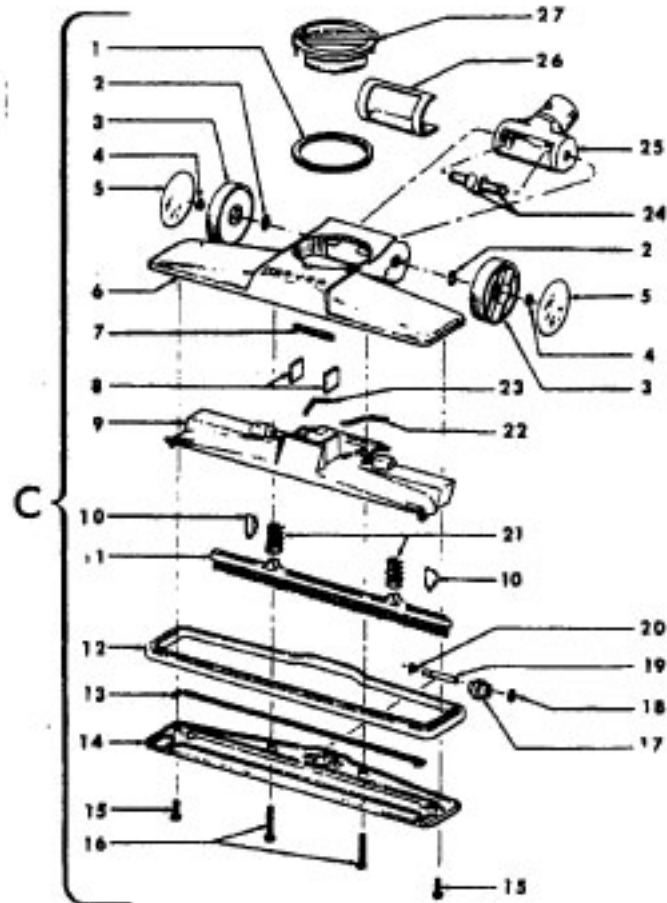

Ref. No.	Part No.	Description
1	33421004	Field Lamination Bolt
2	21429406	Screw
3	167696AG	Brush Housing - Only
4	N/A	Brush Holder - Use Brush Carrier Assem. 47318008 It. 6.
5	167681	Carbon Brush & Terminal
6	47318008	Brush Housing - Comp.
7	27666551	Terminal
8	38353004	Spring
9	169707	Motor Housing - Upper
10	168479	Armature
11	168470	Field
12	167721FW	Spring
13	169702BZ	Bushing
14	169713FW	Motor Mounting Plate
15	167695EF	Nut
16	21312774	Washer
17	43566006	Fan
18	34785004	Spring Clip
19	169714AG	Diffuser
20	33426001	Nut
21	31148002	Spacer
22	41823002	Motor Housing - Lower

"NOTE"
ITEM 1

#166651
Felt Gasket

A	4341401	Rug & Floor Nozzle - AAP - S3125, S3125-035, S3171
1	43463012	Connector Tube
2	13267	Felt Gasket
3	38615156	Nozzle Body - JM
4	13259PH	Litter Picker
5	15963FW	Spring
6	13261AY	Rib Shoe
7	16184	Brush Back
8	161413	Tube Retainer
9	13272	Roller Shaft
10	42246002	Bottom Plate
11	12955	Screw
12	13157AG	Roller

B	N/A	Rug & Floor Nozzle AAP - S3121, S3123, S3165, S3169 - (Use 4341401P)
1	166652JM	Nozzle Tube (See Note)
2	166651	Gasket
3	43414089	Nozzle Body - JM
4	166646	Brush Retainer
5	166650AY	Tube Clamp
6	166648AW	Screw
7	166649FW	Spring
8	166656	Brush Back
C	4341401	Rug & Floor Nozzle - AAP - S3129
1	34113001	Foam Seal
2	169241AW	Washer
3	169239AG	Wheel
4	13730	Lock Ring
5	169242	Wheel Cover
6	38615160	Nozzle Body - JM
7	34112001	Foam Seal
8	34223002	Felt Seal
9	169250AG	Brush Housing
10	169253AY	Rib Shoe
11	169256	Brush Back
12	169247JM	Furniture Guard
13	169251	Gasket
14	169538	Bottom Plate
15	21481464	Screw
16	21481465	Screw
17	169243AG	Roller
18	21312758	Washer
19	169244AW	Roller Shaft
20	24735081	Lock Ring
21	166649FW	Spring
22	34513001	Foam Seal - L.H.
23	34513002	Foam Seal - R.H.
24	169240AY	Wheel Shaft
25	169249JM	Connector Tube
26	34122006	Seal
27	169254JM	Control Knob