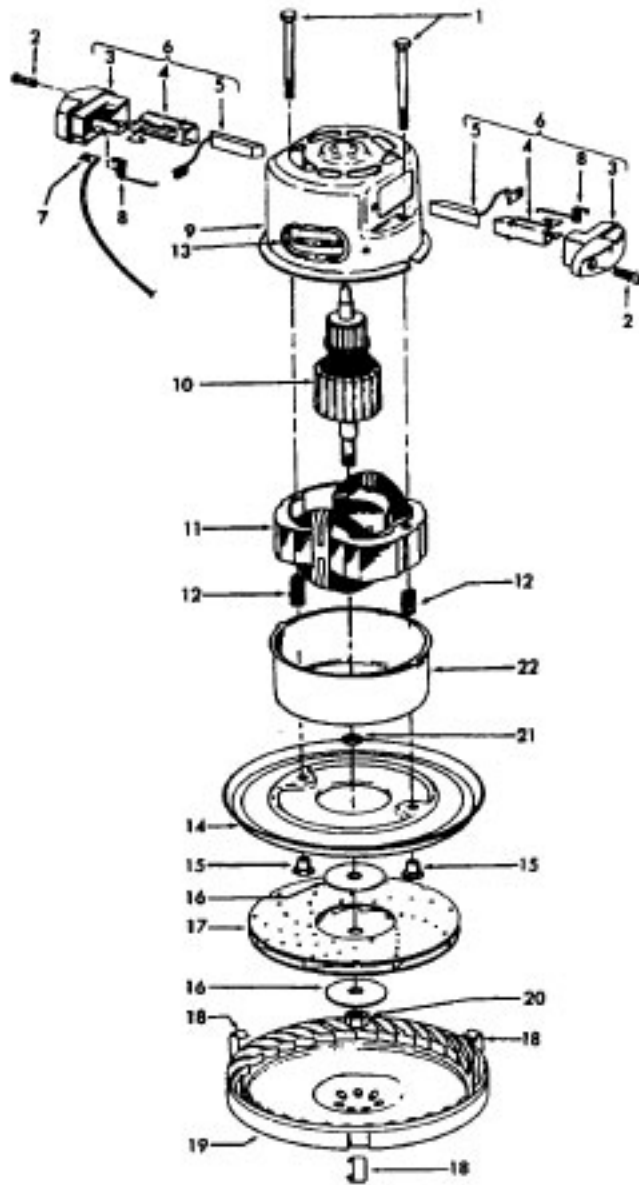

Ref. No.	Part No.	Description
1	33421004	Field Lamination Bolt
2	21429406	Screw
3	167696AG	Brush Housing - Only
4	N/A	Brush Holder - Use Brush Carrier Assem. 47318008 It. 6.
5	167681	Carbon Brush & Terminal
6	47318008	Brush Housing - Comp.
7	27666551	Terminal
8	38353004	Spring
9	169707	Motor Housing - Upper
10	168479	Armature
11	168470	Field
12	167721FW	Spring
13	169702BZ	Bushing
14	169713FW	Motor Mounting Plate
15	167695EF	Nut
16	21312774	Washer
17	43566006	Fan
18	34785004	Spring Clip
19	169714AG	Diffuser
20	33426001	Nut
21	31148002	Spacer
22	41823002	Motor Housing - Lower