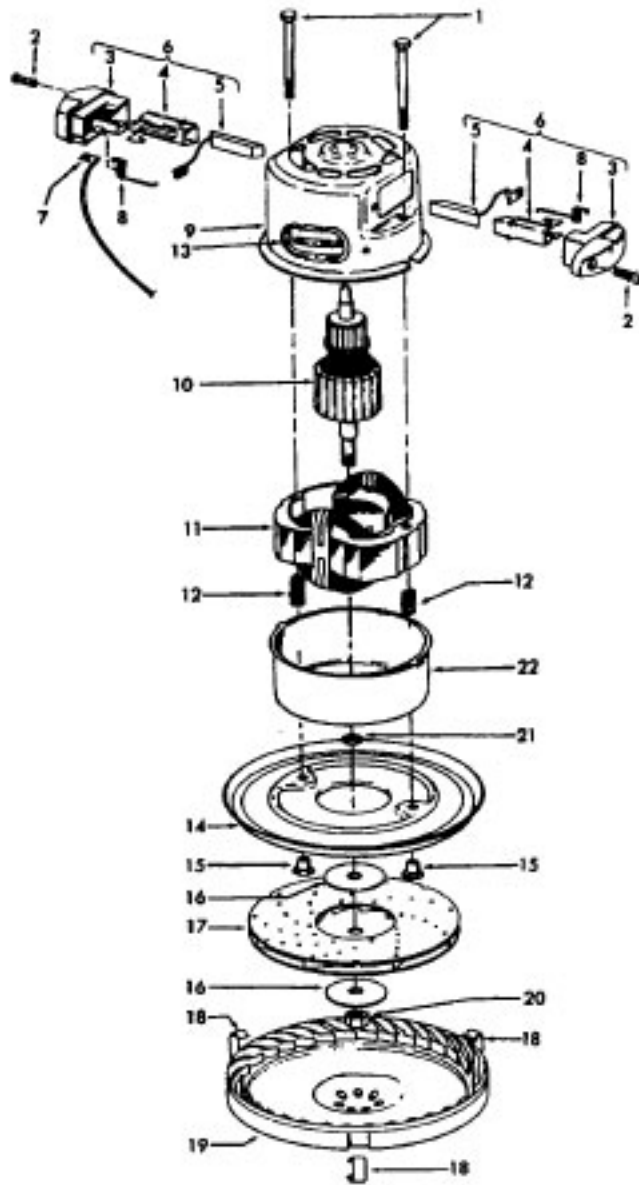

S3073, S3073-030, S3079, S3079-030, S3079-035, S3081,
S3083, S3083-030, S3093, S3121, S3123, S3125, S3125-030,
S3127, S3131, S3131-030, S3133, S3135, S3147, S3149, S3159
S3161, S3165, S3167, S3169, S3215

Ref. No.	Part No.	Description
1	33421004	Field Lamination Bolt
2	21429406	Screw
3	167696AG	Brush Housing - Only
4	N/A	Brush Holder - Use Brush Carrier Assem. 47318008 It. 6.
5	167681	Carbon Brush & Terminal
6	47318008	Brush Housing - Comp.
7	27666551	Terminal
8	38353004	Spring
9	169707	Motor Housing - Upper
10	168479	Armature
11	168470	Field
12	167721FW	Spring
13	169702BZ	Bushing
14	169713FW	Motor Mounting Plate
15	167695EF	Nut
16	21312774	Washer
17	43566006	Fan
18	34785004	Spring Clip
19	169714AG	Diffuser
20	33426001	Nut
21	31148002	Spacer
22	41823002	Motor Housing - Lower