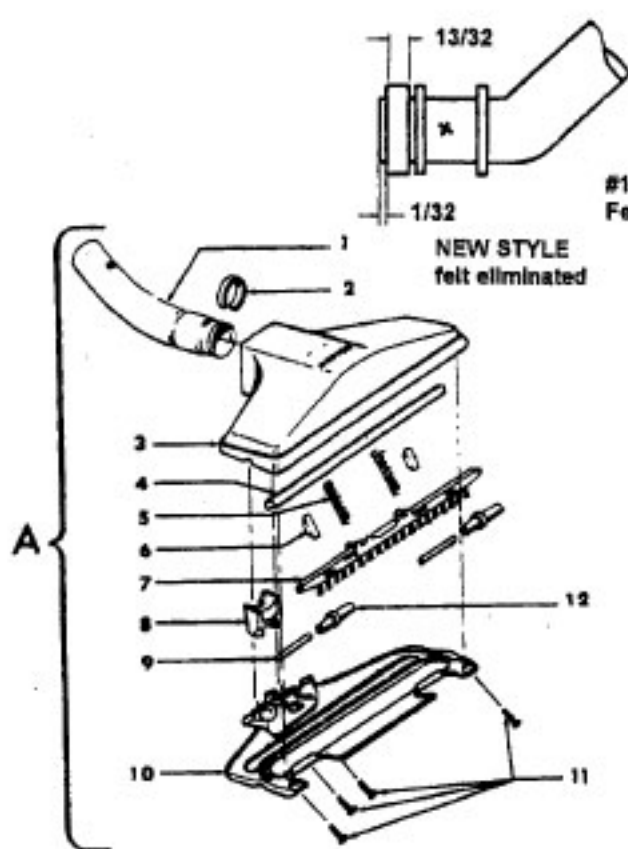

A	4341401	Rug & Floor Nozzle - AAP - S3125, S3125-035, S3171
1	43463012	Connector Tube
2	13267	Felt Gasket
3	38615156	Nozzle Body - JM
4	13259PH	Litter Picker
5	15963FW	Spring
6	13261AY	Rib Shoe
7	16184	Brush Back
8	161413	Tube Retainer
9	13272	Roller Shaft
10	42246002	Bottom Plate
11	12955	Screw
12	13157AG	Roller
B	N/A	Rug & Floor Nozzle AAP - S3121, S3123, S3165, S3169 - (Use 4341401P)
1	166652JM	Nozzle Tube (See Note)
2	166651	Gasket
3	43414089	Nozzle Body - JM
4	166646	Brush Retainer
5	166650AY	Tube Clamp
6	166648AW	Screw
7	166649FW	Spring
8	166656	Brush Back
C	4341401	Rug & Floor Nozzle - AAP - S3129
1	34113001	Foam Seal
2	169241AW	Washer
3	169239AG	Wheel
4	13730	Lock Ring
5	169242	Wheel Cover
6	38615160	Nozzle Body - JM
7	34112001	Foam Seal
8	34223002	Felt Seal
9	169250AG	Brush Housing
10	169253AY	Rib Shoe
11	169256	Brush Back
12	169247JM	Furniture Guard
13	169251	Gasket
14	169538	Bottom Plate
15	21481464	Screw
16	21481465	Screw
17	169243AG	Roller
18	21312758	Washer
19	169244AW	Roller Shaft
20	24735081	Lock Ring
21	166649FW	Spring
22	34513001	Foam Seal - L.H.
23	34513002	Foam Seal - R.H.
24	169240AY	Wheel Shaft
25	169249JM	Connector Tube
26	34122006	Seal
27	169254JM	Control Knob