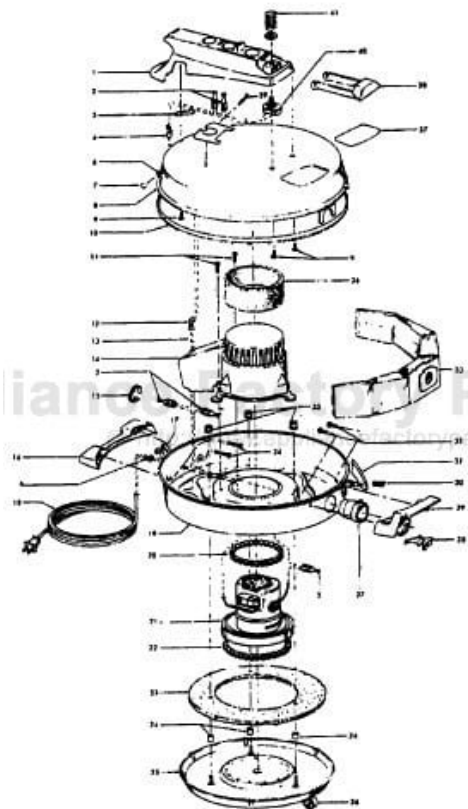

[Find Your HOOVER Vacuum Cleaner Parts - Select From 1456 Models](#)

----- Manual continues below part list -----