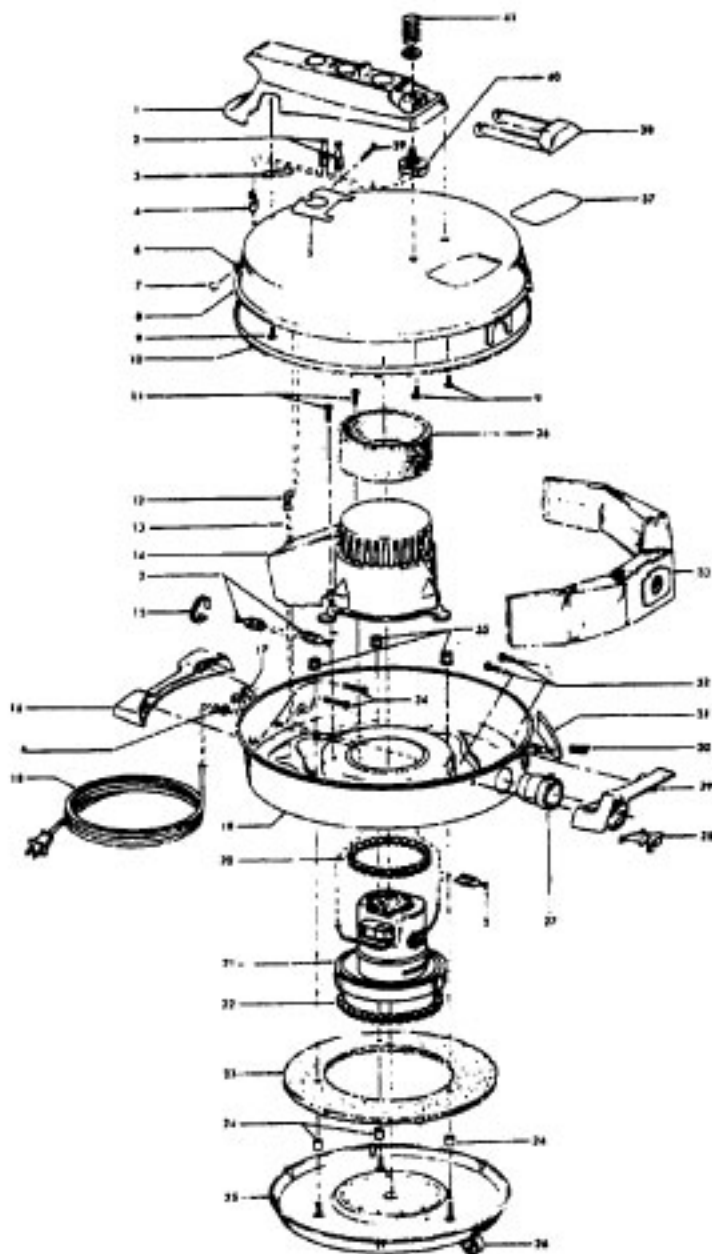

----- Manual continues below part list -----

Available Replacement Parts for HOOVER S3125

H-4010009H	PAPER BAG, 3 PK
H-43414073	Floor brush.
H-43414064	DUSTING BRUSH (ONE PEICE)
HR-5000	EXTENSION TUBE

Ref. No.	Part No.	Description
1	36433001	Tool Rack - KP
	36433004	Tool Rack - JM
2	48969	Wire Nut
3	21366003	Speed Nut
4	27482120	Strain Relief
5	34363002	Wire Shield
6	35214004	Hinge Leaf - Upper
7	48123AV	Lock Ring
8	42211338	Upper Shell
	42211293	Upper Shell - JV - S3171
9	166735EF	Screw
10	170361VN	Furniture Guard
	170361JM	Furniture Guard - S3171
11	17001FW	Screw
12	27482227	Strain Relief
13	46311112	Pigtail Cord
14	37196060	Motor Cover - JM
15	27479307	Wire Tie
16	36921008	Rest Pad - JJ
	36921010	Rest Pad - JE - S3171
17	170348AW	Hinge Leaf - Lower
18	46363224	Attach. Cord
19	42213309	Intermediate Shell - JJ
	42213367	Intermediate Shell - JE - S3171
20	169293	Resilient Mount - Upper
21	43177008	Motor -(P - 39)
	43577101	Motor - S3171 - (P -90)
22	169294	Resilient Mount - Lower
23	31114008	Muffler
24	31721025	Spacer
25	41421189	Bottom Pan - JJ
	41421311	Bottom Pan - JJ - S3171
26	23737202	Caster Wheel
27	170352AG	Bag Collar Connector
28	36151012	Latch
29	39457006	Handle - JM
30	48512FW	Spring
31	16439JJ	Latch
	16439JX	Latch - S3171
32	160862	Screw
33	4010009H	Paper Bag (3 Pk.)
34	21447014	Screw
35	21652003	Hex Nut
36	38764006	Filter
37	52125019	Nameplate
	52125044	Nameplate - S3171
38	38456070	Switch Button
	38456072	Switch Button - JE - S3171
39	47938	Hinge Pin
40	28212026	Switch
41	38314002	Spring
	56513102	Owner Manual
	58177087	Cleaner Carton
	58254001	Front Bottom Support
	58336001	Rear Bottom Support
	58347002	Top Support