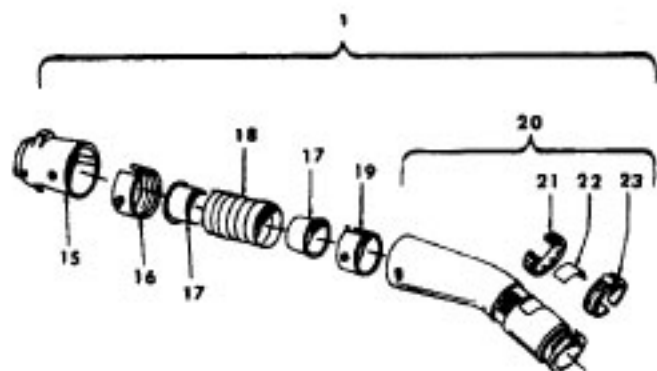

Cleaning Tools

Models S3121, S3123, S3125, S3125-035, S3129 S3165, S3169, S3171

Ref. No.	Part No.	Description
1	43434191	Hose - JM
2	161852JM	Furniture Brush
	43414016	Furniture Brush - AG
3	13077JM	Floor Brush
	43414073	Floor Brush
4	161851JM	Dusting Brush
	43414064	Dusting Brush (One Piece)
5	43414057	Furniture Nozzle
6	38617017	Crevice Tool
7	43453027	Extension Tube
8	12845JM	Gasket
9	13263	Brush (Use w/161851JM)
10	13253AG	Brush Back
11	13276	Swivel Bushing (2) (Use w/13154JM)
	33712007	Split Ring (Use w/38644040)
12	13154JM	Swivel Connector (Use w/13077JM)
	38644040	Swivel Connector (Use w/48473025)
13	13254BZ	Brush (Use w/161852JM)
14	13149JM	Connector Tube (Use w/161852JM)
15	32855003	Hose Connector
16	12615BZ	Collar
17	32156010	Sleeve
18	43434213	Hose Complete
	43434203	Hose Complete
19	36116006	Collar
20	43466044	Hose Grip-JM
21	38711006	Suction Control Ring
22	51869006	Label
23	36153009	Latch Ring
24	3863801P	Extension Tube - Poly - AG

170110

Shag Rake- S3165