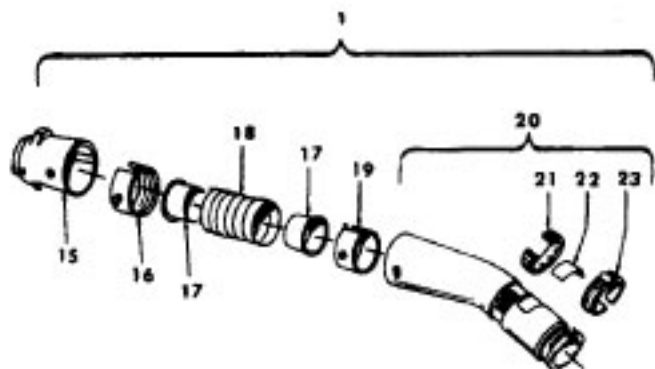

Cleaning Tools

Models S3121, S3123, S3125, S3125-035, S3129
S3165, S3169, S3171

Ref. No.	Part No.	Description
1	43434191	Hose - JM
2	161852JM	Furniture Brush
	43414016	Furniture Brush - AG
3	13077JM	Floor Brush
	43414073	Floor Brush
4	161851JM	Dusting Brush
	43414064	Dusting Brush (One Piece)
5	43414057	Furniture Nozzle
6	38617017	Crevice Tool
7	43453027	Extension Tube
8	12845JM	Gasket
9	13263	Brush (Use w/161851JM)
10	13253AG	Brush Back
11	13276	Swivel Bushing (2) (Use w/13154JM)
	33712007	Split Ring (Use w/38644040)
12	13154JM	Swivel Connector (Use w/13077JM)
	38644040	Swivel Connector (Use w/48473025)
13	13254BZ	Brush (Use w/161852JM)
14	13149JM	Connector Tube (Use w/161852JM)
15	32855003	Hose Connector
16	12615BZ	Collar
17	32156010	Sleeve
18	43434213	Hose Complete
	43434203	Hose Complete
19	36116006	Collar
20	43466044	Hose Grip-JM
21	38711006	Suction Control Ring
22	51869006	Label
23	36153009	Latch Ring
24	3863801P	Extension Tube - Poly - AG
	170110	Shag Rake- S3165