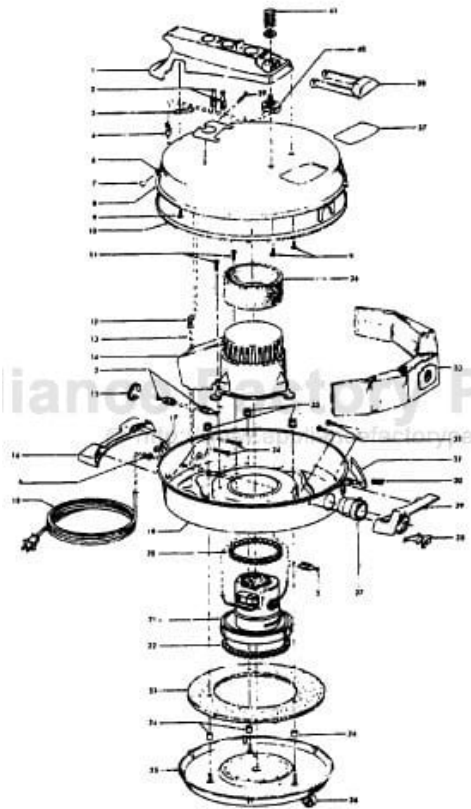

[Find Your HOOVER Vacuum Cleaner Parts - Select From 1456 Models](#)

----- Manual continues below part list -----