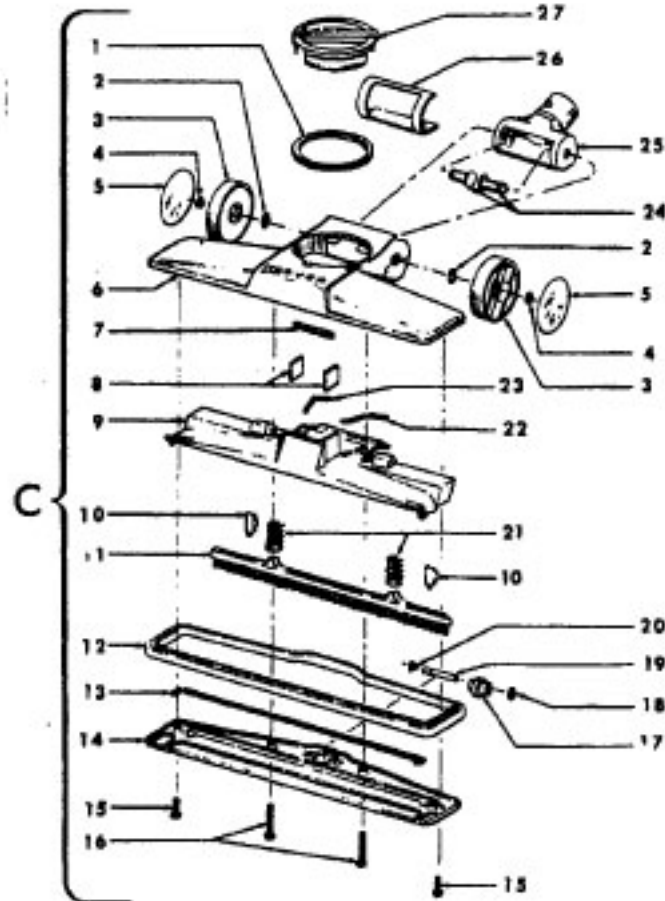

A	4341401	Rug & Floor Nozzle - AAP - S3125, S3125-035, S3171
1	43463012	Connector Tube
2	13267	Felt Gasket
3	38615156	Nozzle Body - JM
4	13259PH	Litter Picker
5	15963FW	Spring
6	13261AY	Rib Shoe
7	16184	Brush Back
8	161413	Tube Retainer
9	13272	Roller Shaft
10	42246002	Bottom Plate
11	12955	Screw
12	13157AG	Roller
B	N/A	Rug & Floor Nozzle AAP - S3121, S3123, S3165, S3169 - (Use 4341401P)
1	166652JM	Nozzle Tube (See Note)
2	166651	Gasket
3	43414089	Nozzle Body - JM
4	166646	Brush Retainer
5	166650AY	Tube Clamp
6	166648AW	Screw
7	166649FW	Spring
8	166656	Brush Back
C	4341401	Rug & Floor Nozzle - AAP - S3129
1	34113001	Foam Seal
2	169241AW	Washer
3	169239AG	Wheel
4	13730	Lock Ring
5	169242	Wheel Cover
6	38615160	Nozzle Body - JM
7	34112001	Foam Seal
8	34223002	Felt Seal
9	169250AG	Brush Housing
10	169253AY	Rib Shoe
11	169256	Brush Back
12	169247JM	Furniture Guard
13	169251	Gasket
14	169538	Bottom Plate
15	21481464	Screw
16	21481465	Screw
17	169243AG	Roller
18	21312758	Washer
19	169244AW	Roller Shaft
20	24735081	Lock Ring
21	166649FW	Spring
22	34513001	Foam Seal - L.H.
23	34513002	Foam Seal - R.H.
24	169240AY	Wheel Shaft
25	169249JM	Connector Tube
26	34122006	Seal
27	169254JM	Control Knob