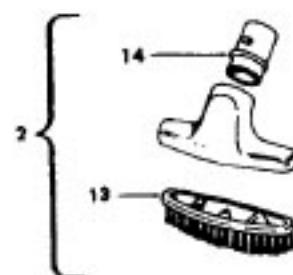

Cleaning Tools

Models S3121, S3123, S3125, S3125-035, S3129 S3165, S3169, S3171

Ref. No.	Part No.	Description
1	43434191	Hose - JM
2	161852JM	Furniture Brush
	43414016	Furniture Brush - AG
3	13077JM	Floor Brush
	43414073	Floor Brush
4	161851JM	Dusting Brush
	43414064	Dusting Brush (One Piece)
5	43414057	Furniture Nozzle
6	38617017	Crevice Tool
7	43453027	Extension Tube
8	12845JM	Gasket
9	13263	Brush (Use w/161851JM)
10	13253AG	Brush Back
11	13276	Swivel Bushing (2) (Use w/13154JM)
	33712007	Split Ring (Use w/38644040)
12	13154JM	Swivel Connector (Use w/13077JM)
	38644040	Swivel Connector (Use w/48473025)
13	13254BZ	Brush (Use w/161852JM)
14	13149JM	Connector Tube (Use w/161852JM)
15	32855003	Hose Connector
16	12615BZ	Collar
17	32156010	Sleeve
18	43434213	Hose Complete
	43434203	Hose Complete
19	36116006	Collar
20	43466044	Hose Grip-JM
21	38711006	Suction Control Ring
22	51869006	Label
23	36153009	Latch Ring
24	3863801P	Extension Tube - Poly - AG

170110

Shag Rake- S3165