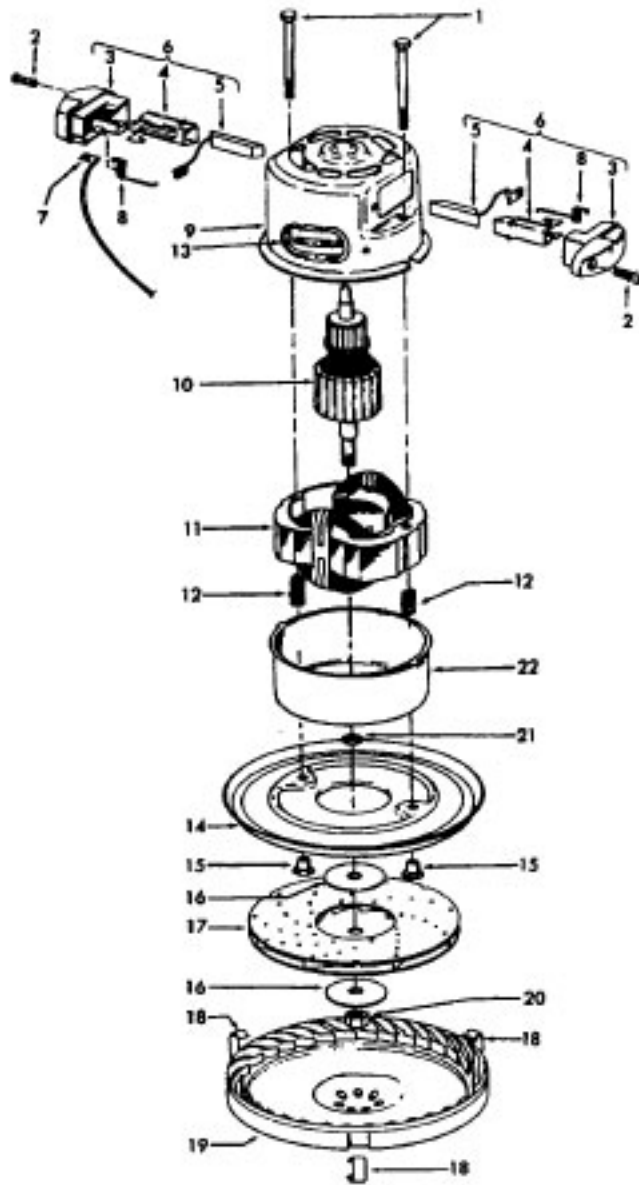

# HOOVER S3125-035 Owner's Manual

[Shop genuine replacement parts for HOOVER  
S3125-035](#)

[Find Your HOOVER Vacuum Cleaner Parts - Select From 1456 Models](#)

----- Manual continues below part list -----

Ref. No.	Part No.	Description
1	33421004	Field Lamination Bolt
2	21429406	Screw
3	167696AG	Brush Housing - Only
4	N/A	Brush Holder - Use Brush Carrier Assem. 47318008 It. 6.
5	167681	Carbon Brush & Terminal
6	47318008	Brush Housing - Comp.
7	27666551	Terminal
8	38353004	Spring
9	169707	Motor Housing - Upper
10	168479	Armature
11	168470	Field
12	167721FW	Spring
13	169702BZ	Bushing
14	169713FW	Motor Mounting Plate
15	167695EF	Nut
16	21312774	Washer
17	43566006	Fan
18	34785004	Spring Clip
19	169714AG	Diffuser
20	33426001	Nut
21	31148002	Spacer
22	41823002	Motor Housing - Lower