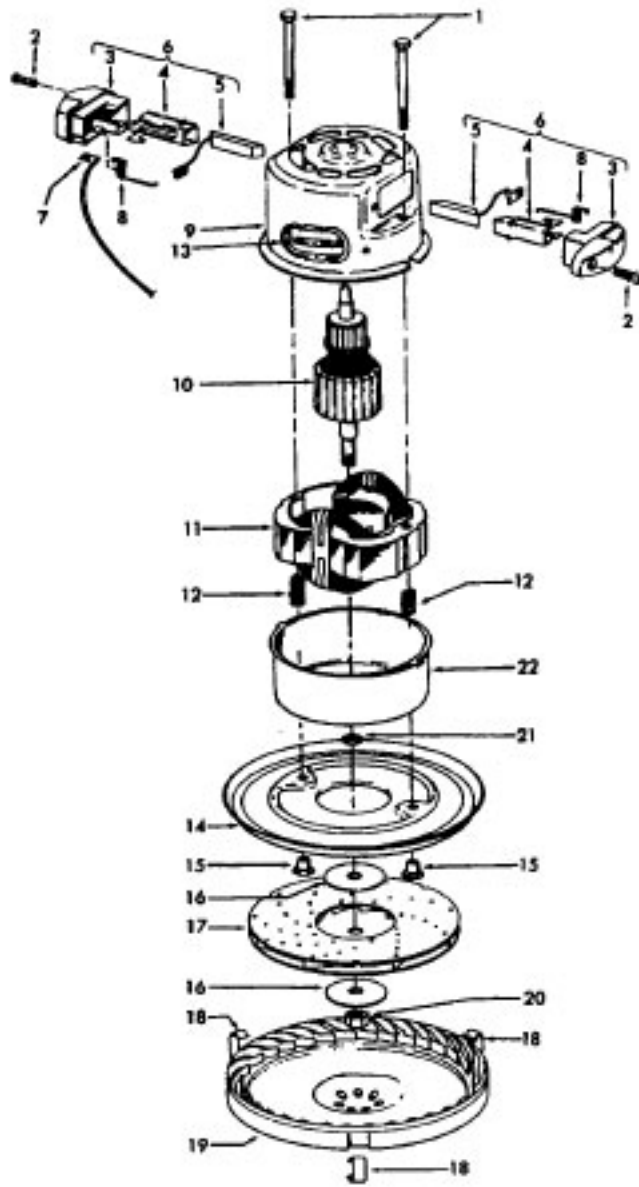

Ref. No.	Part No.	Description
1	33421004	Field Lamination Bolt
2	21429406	Screw
3	167696AG	Brush Housing - Only
4	N/A	Brush Holder - Use Brush Carrier Assem. 47318008 It. 6.
5	167681	Carbon Brush & Terminal
6	47318008	Brush Housing - Comp.
7	27666551	Terminal
8	38353004	Spring
9	169707	Motor Housing - Upper
10	168479	Armature
11	168470	Field
12	167721FW	Spring
13	169702BZ	Bushing
14	169713FW	Motor Mounting Plate
15	167695EF	Nut
16	21312774	Washer
17	43566006	Fan
18	34785004	Spring Clip
19	169714AG	Diffuser
20	33426001	Nut
21	31148002	Spacer
22	41823002	Motor Housing - Lower