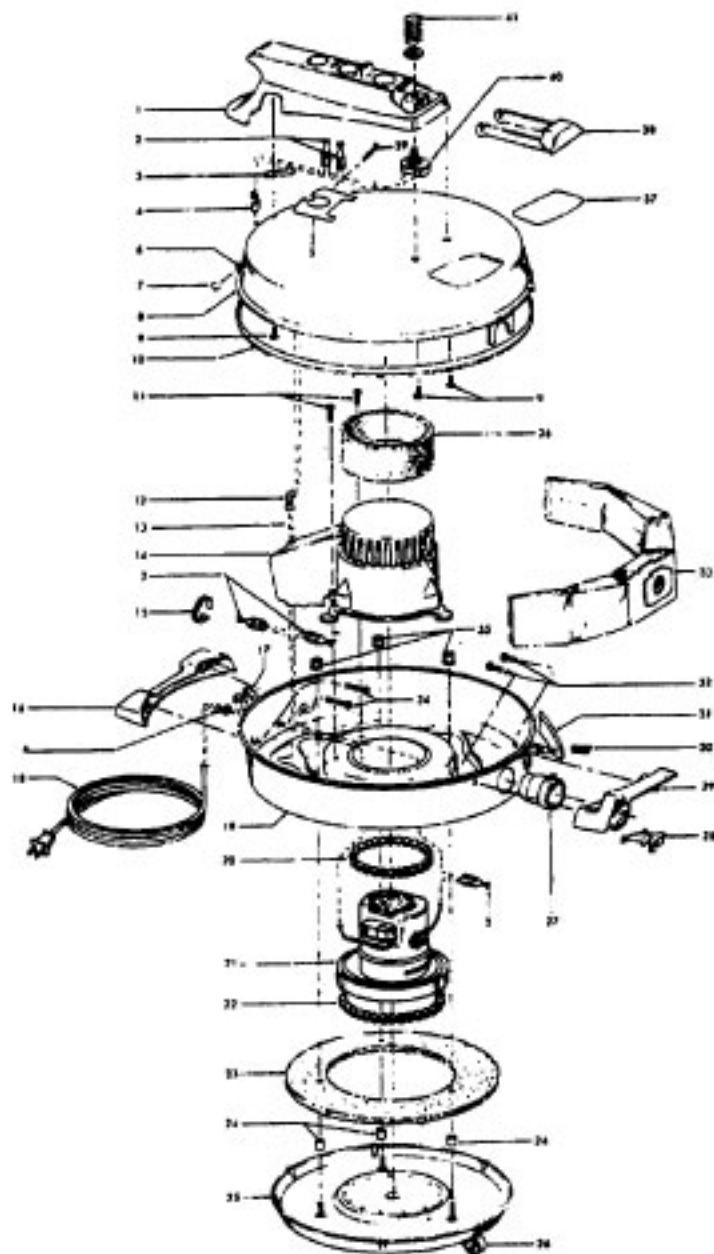

Ref. No.	Part No.	Description
1	36433001	Tool Rack - KP
	36433004	Tool Rack - JM
2	48969	Wire Nut
3	21366003	Speed Nut
4	27482120	Strain Relief
5	34363002	Wire Shield
6	35214004	Hinge Leaf - Upper
7	48123AV	Lock Ring
8	42211338	Upper Shell
	42211293	Upper Shell - JV - S3171
9	166735EF	Screw
10	170361VN	Furniture Guard
	170361JM	Furniture Guard - S3171
11	17001FW	Screw
12	27482227	Strain Relief
13	46311112	Pigtail Cord
14	37196060	Motor Cover - JM
15	27479307	Wire Tie
16	36921008	Rest Pad - JJ
	36921010	Rest Pad - JE - S3171
17	170348AW	Hinge Leaf - Lower
18	46363224	Attach. Cord
19	42213309	Intermediate Shell - JJ
	42213367	Intermediate Shell - JE - S3171
20	169293	Resilient Mount - Upper
21	43177008	Motor -(P - 39)
	43577101	Motor - S3171 - (P -90)
22	169294	Resilient Mount - Lower
23	31114008	Muffler
24	31721025	Spacer
25	41421189	Bottom Pan - JJ
	41421311	Bottom Pan - JJ - S3171
26	23737202	Caster Wheel
27	170352AG	Bag Collar Connector
28	36151012	Latch
29	39457006	Handle - JM
30	48512FW	Spring
31	16439JJ	Latch
	16439JX	Latch - S3171
32	160862	Screw
33	4010009H	Paper Bag (3 Pk.)
34	21447014	Screw
35	21652003	Hex Nut
36	38764006	Filter
37	52125019	Nameplate
	52125044	Nameplate - S3171
38	38456070	Switch Button
	38456072	Switch Button - JE - S3171
39	47938	Hinge Pin
40	28212026	Switch
41	38314002	Spring
	56513102	Owner Manual
	58177087	Cleaner Carton
	58254001	Front Bottom Support
	58336001	Rear Bottom Support
	58347002	Top Support