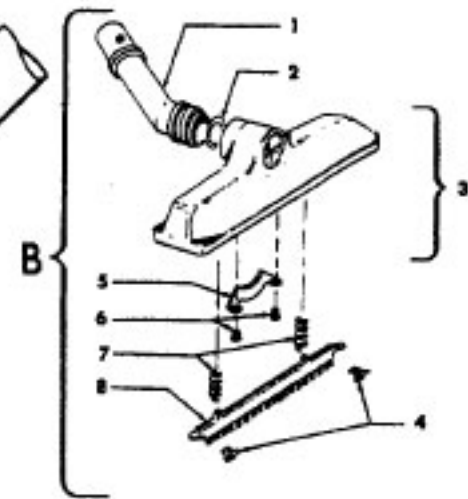

A	4341401	Rug & Floor Nozzle - AAP - S3125, S3125-035, S3171
1	43463012	Connector Tube
2	13267	Felt Gasket
3	38615156	Nozzle Body - JM
4	13259PH	Litter Picker
5	15963FW	Spring
6	13261AY	Rib Shoe
7	16184	Brush Back
8	161413	Tube Retainer
9	13272	Roller Shaft
10	42246002	Bottom Plate
11	12955	Screw
12	13157AG	Roller
B	N/A	Rug & Floor Nozzle AAP - S3121, S3123, S3165, S3169 - (Use 4341401P)
1	166652JM	Nozzle Tube (See Note)
2	166651	Gasket
3	43414089	Nozzle Body - JM
4	166646	Brush Retainer
5	166650AY	Tube Clamp
6	166648AW	Screw
7	166649FW	Spring
8	166656	Brush Back
C	4341401	Rug & Floor Nozzle - AAP - S3129
1	34113001	Foam Seal
2	169241AW	Washer
3	169239AG	Wheel
4	13730	Lock Ring
5	169242	Wheel Cover
6	38615160	Nozzle Body - JM
7	34112001	Foam Seal
8	34223002	Felt Seal
9	169250AG	Brush Housing
10	169253AY	Rib Shoe
11	169256	Brush Back
12	169247JM	Furniture Guard
13	169251	Gasket
14	169538	Bottom Plate
15	21481464	Screw
16	21481465	Screw
17	169243AG	Roller
18	21312758	Washer
19	169244AW	Roller Shaft
20	24735081	Lock Ring
21	166649FW	Spring
22	34513001	Foam Seal - L.H.
23	34513002	Foam Seal - R.H.
24	169240AY	Wheel Shaft
25	169249JM	Connector Tube
26	34122006	Seal
27	169254JM	Control Knob