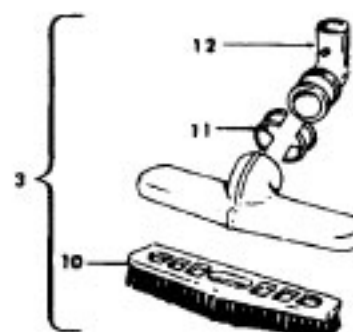

Cleaning Tools

Models S3121, S3123, S3125, S3125-035, S3129
S3165, S3169, S3171

Ref. No.	Part No.	Description
1	43434191	Hose - JM
2	161852JM	Furniture Brush
	43414016	Furniture Brush - AG
3	13077JM	Floor Brush
	43414073	Floor Brush
4	161851JM	Dusting Brush
	43414064	Dusting Brush (One Piece)
5	43414057	Furniture Nozzle
6	38617017	Crevice Tool
7	43453027	Extension Tube
8	12845JM	Gasket
9	13263	Brush (Use w/161851JM)
10	13253AG	Brush Back
11	13276	Swivel Bushing (2) (Use w/13154JM)
	33712007	Split Ring (Use w/38644040)
12	13154JM	Swivel Connector (Use w/13077JM)
	38644040	Swivel Connector (Use w/48473025)
13	13254BZ	Brush (Use w/161852JM)
14	13149JM	Connector Tube (Use w/161852JM)
15	32855003	Hose Connector
16	12615BZ	Collar
17	32156010	Sleeve
18	43434213	Hose Complete
	43434203	Hose Complete
19	36116006	Collar
20	43466044	Hose Grip-JM
21	38711006	Suction Control Ring
22	51869006	Label
23	36153009	Latch Ring
24	3863801P	Extension Tube - Poly - AG
	170110	Shag Rake- S3165