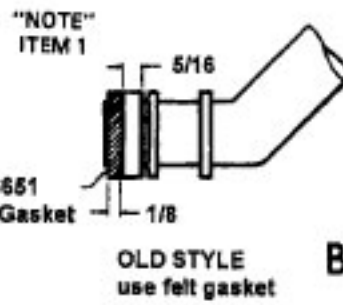

A	4341401	Rug & Floor Nozzle - AAP - S3125, S3125-035, S3171
1	43463012	Connector Tube
2	13267	Felt Gasket
3	38615156	Nozzle Body - JM
4	13259PH	Litter Picker
5	15963FW	Spring
6	13261AY	Rib Shoe
7	16184	Brush Back
8	161413	Tube Retainer
9	13272	Roller Shaft
10	42246002	Bottom Plate
11	12955	Screw
12	13157AG	Roller
B	N/A	Rug & Floor Nozzle AAP - S3121, S3123, S3165, S3169 - (Use 4341401P)
1	166652JM	Nozzle Tube (See Note)
2	166651	Gasket
3	43414089	Nozzle Body - JM
4	166646	Brush Retainer
5	166650AY	Tube Clamp
6	166648AW	Screw
7	166649FW	Spring
8	166656	Brush Back
C	4341401	Rug & Floor Nozzle - AAP - S3129
1	34113001	Foam Seal
2	169241AW	Washer
3	169239AG	Wheel
4	13730	Lock Ring
5	169242	Wheel Cover
6	38615160	Nozzle Body - JM
7	34112001	Foam Seal
8	34223002	Felt Seal
9	169250AG	Brush Housing
10	169253AY	Rib Shoe
11	169256	Brush Back
12	169247JM	Furniture Guard
13	169251	Gasket
14	169538	Bottom Plate
15	21481464	Screw
16	21481465	Screw
17	169243AG	Roller
18	21312758	Washer
19	169244AW	Roller Shaft
20	24735081	Lock Ring
21	166649FW	Spring
22	34513001	Foam Seal - L.H.
23	34513002	Foam Seal - R.H.
24	169240AY	Wheel Shaft
25	169249JM	Connector Tube
26	34122006	Seal
27	169254JM	Control Knob