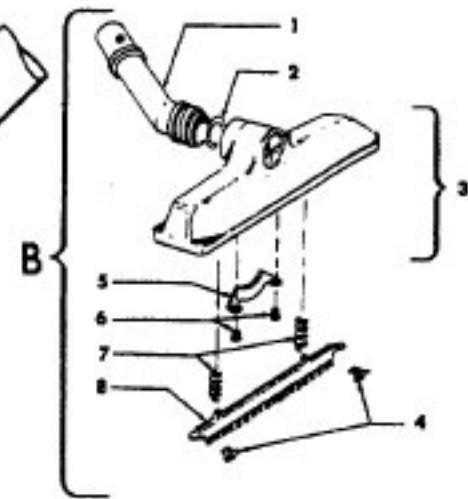

A	4341401	Rug & Floor Nozzle - AAP - S3125, S3125-035, S3171
1	43463012	Connector Tube
2	13267	Felt Gasket
3	38615156	Nozzle Body - JM
4	13259PH	Litter Picker
5	15963FW	Spring
6	13261AY	Rib Shoe
7	16184	Brush Back
8	161413	Tube Retainer
9	13272	Roller Shaft
10	42246002	Bottom Plate
11	12955	Screw
12	13157AG	Roller

B	N/A	Rug & Floor Nozzle AAP - S3121, S3123, S3165, S3169 - (Use 4341401P)
1	166652JM	Nozzle Tube (See Note)
2	166651	Gasket
3	43414089	Nozzle Body - JM
4	166646	Brush Retainer
5	166650AY	Tube Clamp
6	166648AW	Screw
7	166649FW	Spring
8	166656	Brush Back