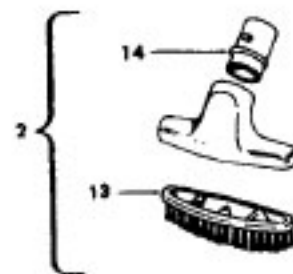

Cleaning Tools

Models S3121, S3123, S3125, S3125-035, S3129
S3165, S3169, S3171

Ref. No.	Part No.	Description
1	43434191	Hose - JM
2	161852JM	Furniture Brush
	43414016	Furniture Brush - AG
3	13077JM	Floor Brush
	43414073	Floor Brush
4	161851JM	Dusting Brush
	43414064	Dusting Brush (One Piece)
5	43414057	Furniture Nozzle
6	38617017	Crevice Tool
7	43453027	Extension Tube
8	12845JM	Gasket
9	13263	Brush (Use w/161851JM)
10	13253AG	Brush Back
11	13276	Swivel Bushing (2) (Use w/13154JM)
	33712007	Split Ring (Use w/38644040)
12	13154JM	Swivel Connector (Use w/13077JM)
	38644040	Swivel Connector (Use w/48473025)
13	13254BZ	Brush (Use w/161852JM)
14	13149JM	Connector Tube (Use w/161852JM)
15	32855003	Hose Connector
16	12615BZ	Collar
17	32156010	Sleeve
18	43434213	Hose Complete
	43434203	Hose Complete
19	36116006	Collar
20	43466044	Hose Grip-JM
21	38711006	Suction Control Ring
22	51869006	Label
23	36153009	Latch Ring
24	3863801P	Extension Tube - Poly - AG
	170110	Shag Rake- S3165