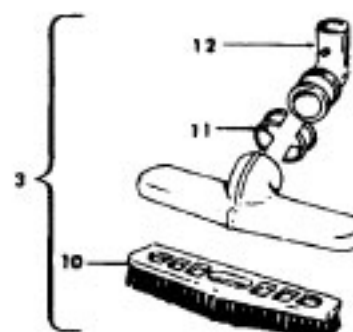

Cleaning Tools

Models S3121, S3123, S3125, S3125-035, S3129 S3165, S3169, S3171

Ref. No.	Part No.	Description
1	43434191	Hose - JM
2	161852JM	Furniture Brush
	43414016	Furniture Brush - AG
3	13077JM	Floor Brush
	43414073	Floor Brush
4	161851JM	Dusting Brush
	43414064	Dusting Brush (One Piece)
5	43414057	Furniture Nozzle
6	38617017	Crevice Tool
7	43453027	Extension Tube
8	12845JM	Gasket
9	13263	Brush (Use w/161851JM)
10	13253AG	Brush Back
11	13276	Swivel Bushing (2) (Use w/13154JM)
	33712007	Split Ring (Use w/38644040)
12	13154JM	Swivel Connector (Use w/13077JM)
	38644040	Swivel Connector (Use w/48473025)
13	13254BZ	Brush (Use w/161852JM)
14	13149JM	Connector Tube (Use w/161852JM)
15	32855003	Hose Connector
16	12615BZ	Collar
17	32156010	Sleeve
18	43434213	Hose Complete
	43434203	Hose Complete
19	36116006	Collar
20	43466044	Hose Grip-JM
21	38711006	Suction Control Ring
22	51869006	Label
23	36153009	Latch Ring
24	3863801P	Extension Tube - Poly - AG

170110

Shag Rake- S3165