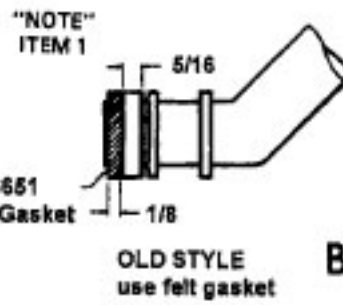

A	4341401	Rug & Floor Nozzle - AAP - S3125, S3125-035, S3171
1	43463012	Connector Tube
2	13267	Felt Gasket
3	38615156	Nozzle Body - JM
4	13259PH	Litter Picker
5	15963FW	Spring
6	13261AY	Rib Shoe
7	16184	Brush Back
8	161413	Tube Retainer
9	13272	Roller Shaft
10	42246002	Bottom Plate
11	12955	Screw
12	13157AG	Roller

B	N/A	Rug & Floor Nozzle AAP - S3121, S3123, S3165, S3169 - (Use 4341401P)
1	166652JM	Nozzle Tube (See Note)
2	166651	Gasket
3	43414089	Nozzle Body - JM
4	166646	Brush Retainer
5	166650AY	Tube Clamp
6	166648AW	Screw
7	166649FW	Spring
8	166656	Brush Back