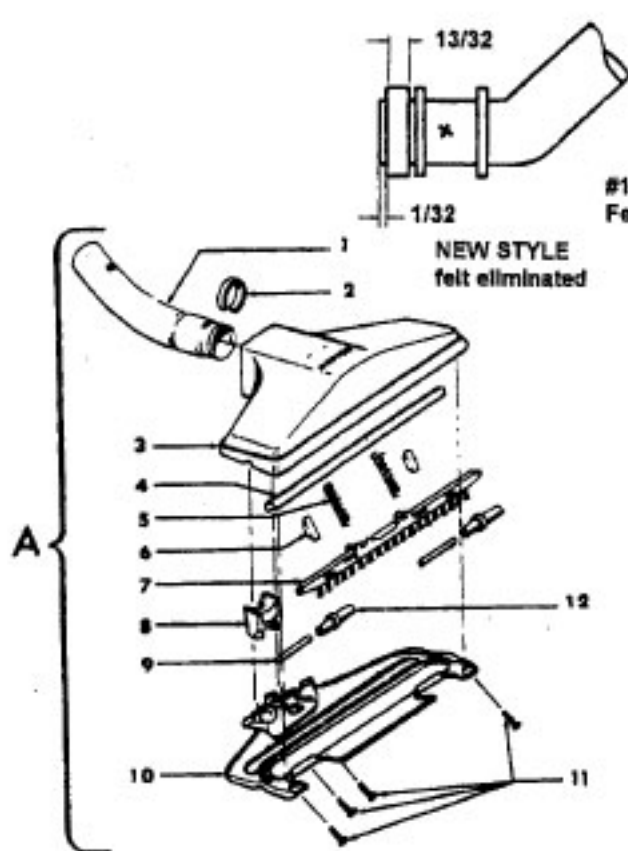

A	4341401	Rug & Floor Nozzle - AAP - S3125, S3125-035, S3171
1	43463012	Connector Tube
2	13267	Felt Gasket
3	38615156	Nozzle Body - JM
4	13259PH	Litter Picker
5	15963FW	Spring
6	13261AY	Rib Shoe
7	16184	Brush Back
8	161413	Tube Retainer
9	13272	Roller Shaft
10	42246002	Bottom Plate
11	12955	Screw
12	13157AG	Roller
B	N/A	Rug & Floor Nozzle AAP - S3121, S3123, S3165, S3169 - (Use 4341401P)
1	166652JM	Nozzle Tube (See Note)
2	166651	Gasket
3	43414089	Nozzle Body - JM
4	166646	Brush Retainer
5	166650AY	Tube Clamp
6	166648AW	Screw
7	166649FW	Spring
8	166656	Brush Back
C	4341401	Rug & Floor Nozzle - AAP - S3129
1	34113001	Foam Seal
2	169241AW	Washer
3	169239AG	Wheel
4	13730	Lock Ring
5	169242	Wheel Cover
6	38615160	Nozzle Body - JM
7	34112001	Foam Seal
8	34223002	Felt Seal
9	169250AG	Brush Housing
10	169253AY	Rib Shoe
11	169256	Brush Back
12	169247JM	Furniture Guard
13	169251	Gasket
14	169538	Bottom Plate
15	21481464	Screw
16	21481465	Screw
17	169243AG	Roller
18	21312758	Washer
19	169244AW	Roller Shaft
20	24735081	Lock Ring
21	166649FW	Spring
22	34513001	Foam Seal - L.H.
23	34513002	Foam Seal - R.H.
24	169240AY	Wheel Shaft
25	169249JM	Connector Tube
26	34122006	Seal
27	169254JM	Control Knob