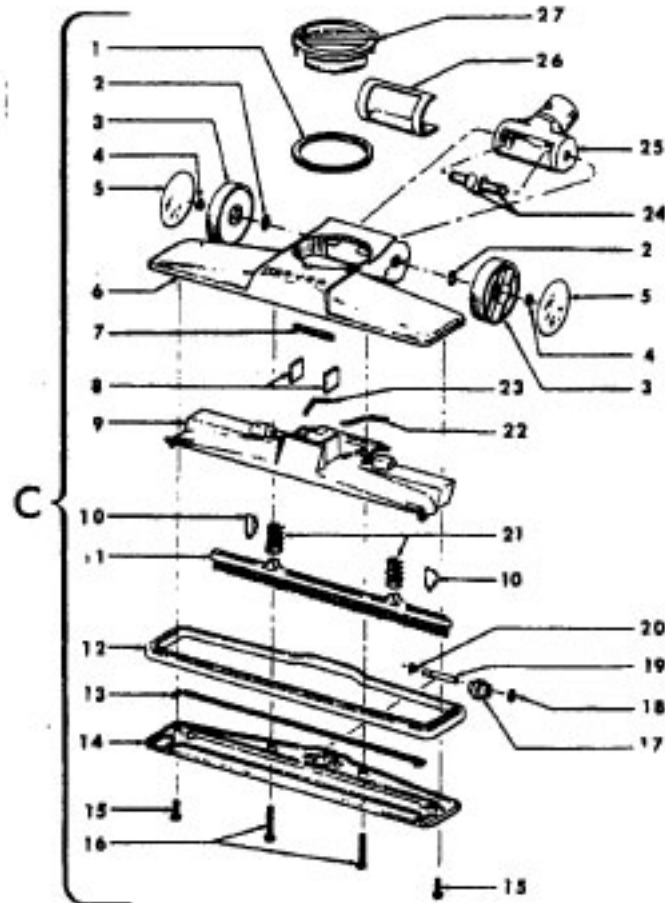

C	4341401	Rug & Floor Nozzle - AAP - S3129
1	34113001	Foam Seal
2	169241AW	Washer
3	169239AG	Wheel
4	13730	Lock Ring
5	169242	Wheel Cover
6	38615160	Nozzle Body - JM
7	34112001	Foam Seal
8	34223002	Felt Seal
9	169250AG	Brush Housing
10	169253AY	Rib Shoe
11	169256	Brush Back
12	169247JM	Furniture Guard
13	169251	Gasket
14	169538	Bottom Plate
15	21481464	Screw
16	21481465	Screw
17	169243AG	Roller
18	21312758	Washer
19	169244AW	Roller Shaft
20	24735081	Lock Ring
21	166649FW	Spring
22	34513001	Foam Seal - L.H.
23	34513002	Foam Seal - R.H.
24	169240AY	Wheel Shaft
25	169249JM	Connector Tube
26	34122006	Seal
27	169254JM	Control Knob