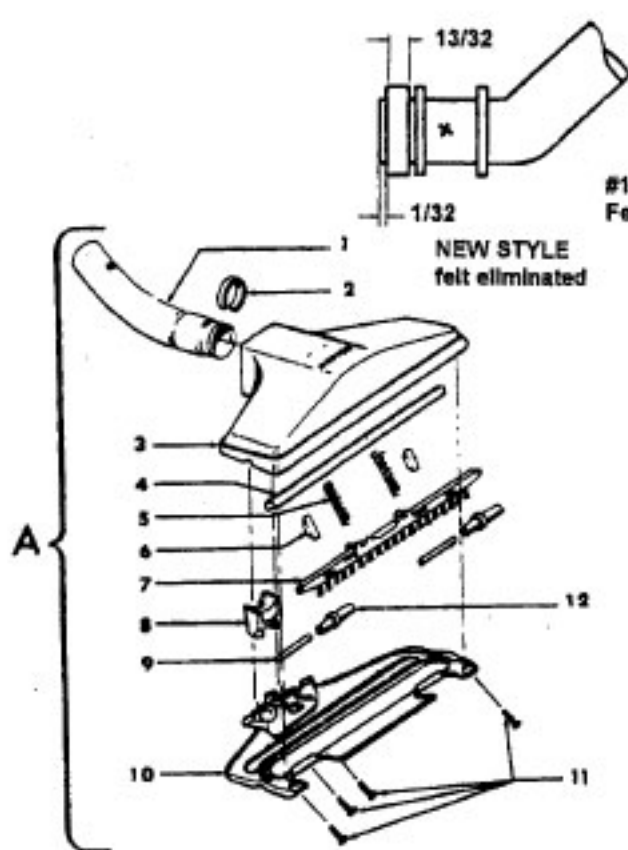

# Celebrity Motor

Models S3129, S3137, S3171, S3187, S3193,  
S3195, S3199, S3201, S3219, S3237, S3239

Motor - 2 Speed 43577093 (3.7)

Motor - 43577101 (2.6)

Ref. No.	Part No.	Description
	43577101	Motor - (2.6) S3129, S3137, S3171, S3187, S3193, S3195, S3219
	43577093	Motor Comp. - (3.7) S3199, S3201, S3237, S3239
1	12022	Field Bolt
2	21429406	Screw
3	168038	Brush Carrier
4	168506--	Brush Holder
5	167679	Carbon Brush
6	27666551	Terminal
7	38353004	Spring
8	169706	Motor Housing - Upper
9	44765078	Armature (2.6)
	44765106	Armature (3.7)
10	45311017	Field Coll (2.6)
	45311018	Field Coll (3.7) 2-Speed
11	167721FW	Spring (3.7)
	38311016	Spring (2.6)
12	41823001	Motor Housing - Lower
13	169702BZ	Bushing
14	167695EF	Nut
15	21312774	Washer
16	43566006	Fan
17	31732003	Spacer
18	169712	Interstage
19	33426001	Nut
20	37218005	Diffuser
21	34786002	Spring Clip
22	169713FW	Mounting Plate
23	31148002	Spacer
25	168506	Brush Carrier Assm.