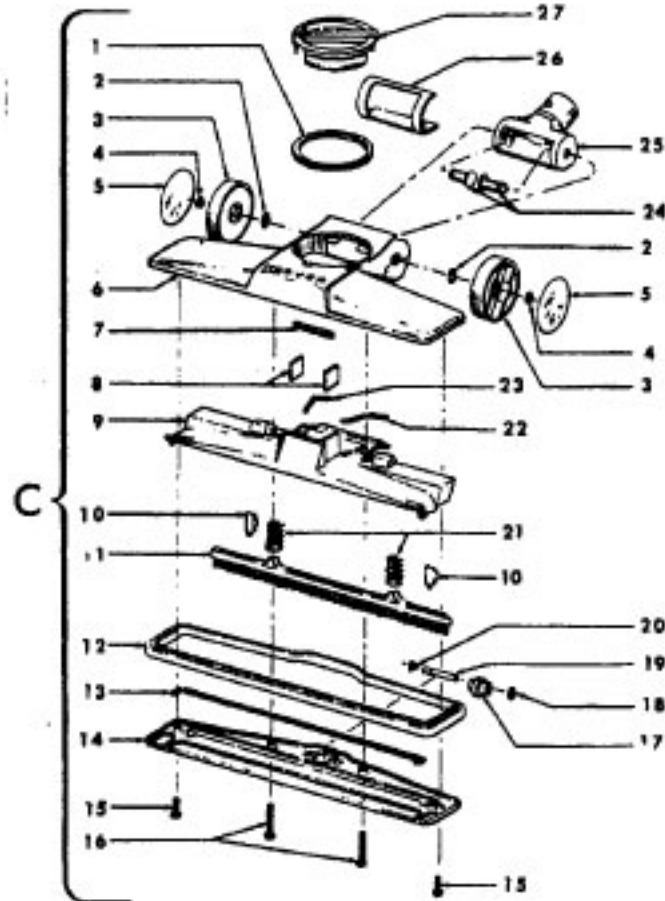

# Celebrity Motor

Models S3129, S3137, S3171, S3187, S3193,  
S3195, S3199, S3201, S3219, S3237, S3239

Motor - 2 Speed 43577093 (3.7)

Motor - 43577101 (2.6)

Ref. No.	Part No.	Description
	43577101	Motor - (2.6) S3129, S3137, S3171, S3187, S3193, S3195, S3219
	43577093	Motor Comp. - (3.7) S3199, S3201, S3237, S3239
1	12022	Field Bolt
2	21429406	Screw
3	168038	Brush Carrier
4	168506--	Brush Holder
5	167679	Carbon Brush
6	27666551	Terminal
7	38353004	Spring
8	169706	Motor Housing - Upper
9	44765078	Armature (2.6)
	44765106	Armature (3.7)
10	45311017	Field Coll (2.6)
	45311018	Field Coll (3.7) 2-Speed
11	167721FW	Spring (3.7)
	38311016	Spring (2.6)
12	41823001	Motor Housing - Lower
13	169702BZ	Bushing
14	167695EF	Nut
15	21312774	Washer
16	43566006	Fan
17	31732003	Spacer
18	169712	Interstage
19	33426001	Nut
20	37218005	Diffuser
21	34786002	Spring Clip
22	169713FW	Mounting Plate
23	31148002	Spacer
25	168506	Brush Carrier Assm.

A	4341401	Rug & Floor Nozzle - AAP - S3125, S3125-035, S3171
1	43463012	Connector Tube
2	13267	Felt Gasket
3	38615156	Nozzle Body - JM
4	13259PH	Litter Picker
5	15963FW	Spring
6	13261AY	Rib Shoe
7	16184	Brush Back
8	161413	Tube Retainer
9	13272	Roller Shaft
10	42246002	Bottom Plate
11	12955	Screw
12	13157AG	Roller