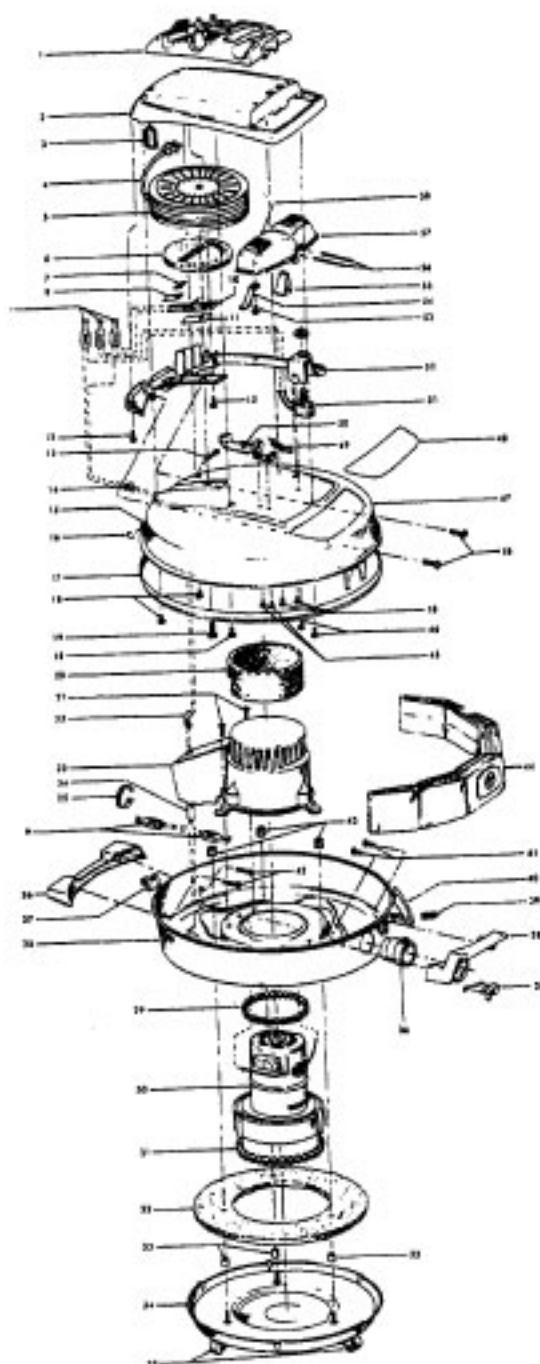

----- Manual continues below part list -----

Available Replacement Parts for HOOVER S3129

H-43414073	Floor brush.
H-43414064	DUSTING BRUSH (ONE PEICE)
HR-5000	EXTENSION TUBE

Ref. No.	Part No.	Description
1	36433034	Tool Rack - LZ
2	37215123	Cord Reel Cover - KP
3	36218014	Cord Guide
4	48383068	Attach. Cord - AG
5	48831106	Cord Reel - AAP
6	31193010	Seal
7	21388004	Speed Nut
8	34141004	Wire Shield
9	48969	Wire Nut
10	47348045	Brush Block
11	34135006	Insulator
12	21447003	Screw
13	47938	Hinge Pin
14	27482120	Strain Relief
15	35214004	Hinge Leaf - Upper
16	48123AV	Lock Ring
17	170361JM	Furniture Guard
18	21447014	Screw
19	21447003	Screw
20	38764006	Filter
21	17001FW	Screw
22	27482227	Strain Relief
23	37196060	Motor Cover - JM
24	46311142	Pigtail Cord - AAP
25	27479307	Wire Tie
26	36921008	Rest Pad - JJ
27	170348AW	Hinge Leaf - Lower
28	42213325	Intermediate Shell - JJ
29	169293	Resilient Mount - Upper
30	43577101	Motor - 2.6 - (P - 90)
31	169294	Resilient Mount - Lower
32	31114008	Muffler
33	31721025	Spacer
34	41421298	Bottom Pan - JJ
35	23737202	Caster Wheel
36	170352AG	Bag Collar Connector
37	36151012	Latch - BZ
38	39457006	Handle - JM
39	48512FW	Spring
40	16439JX	Latch
41	160862	Screw
42	21447014	Screw
43	21652003	Hex Nut
44	4010009H	Paper Bag (3 Pk.)
45	38198	Screw
46	21447009	Screw
47	42211301	Upper Shell - KP
48	52125022	Nameplate
49	38332001	Spring
50	43138024	Brake Assm. w/Pad
51	28212008	Switch
52	37215132	Cover Plate - KP
53	21447017	Screw
54	34861007	Cam
55	34783003	Pedal Spring
56	31514004	Shaft
57	38433051	Switch Pedal
58	38433060	Brake Pedal