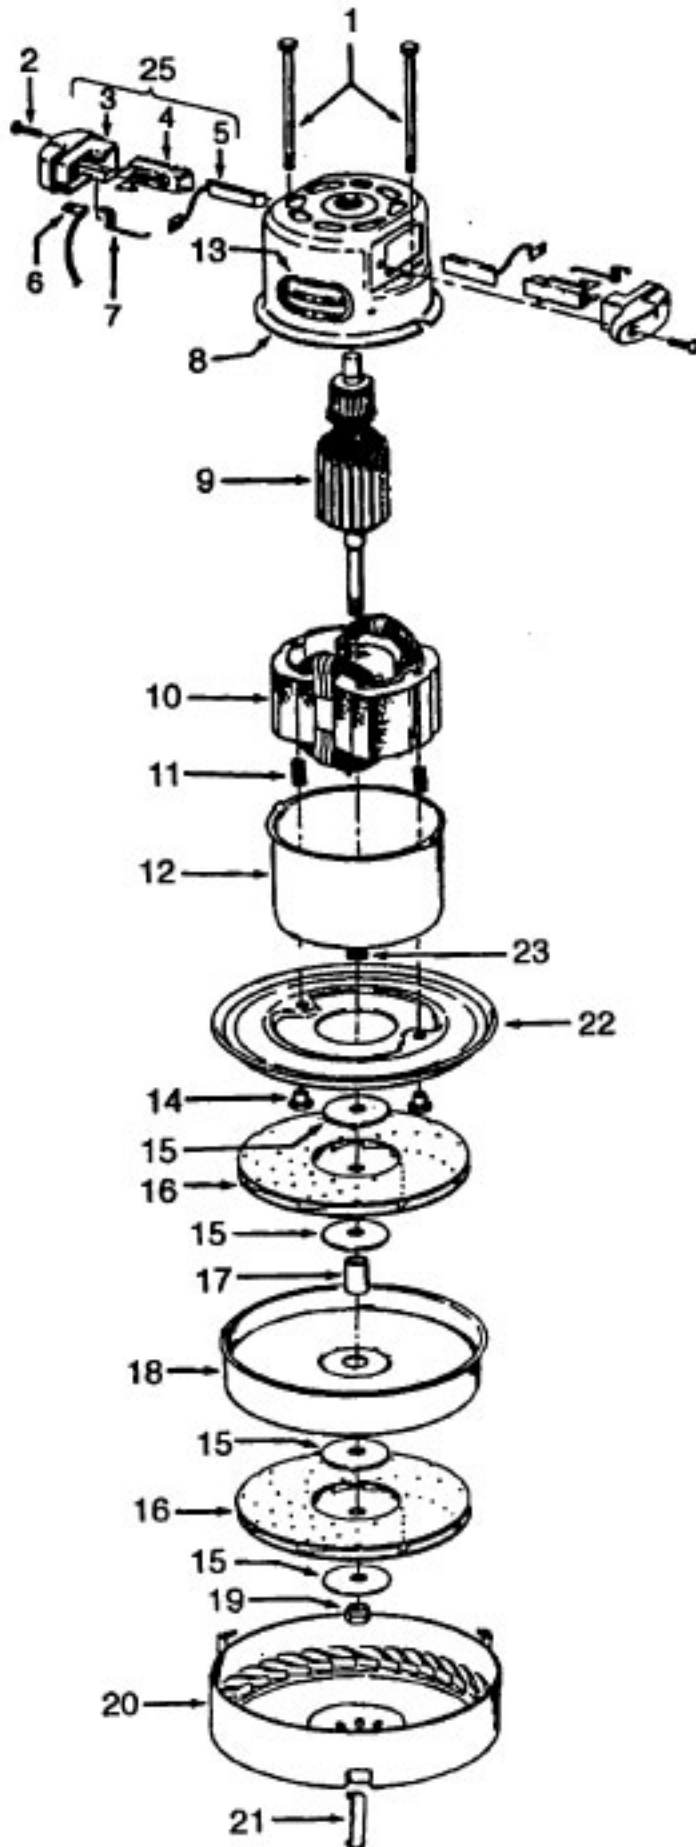

# Celebrity Motor

Models S3129, S3137, S3171, S3187, S3193,  
S3195, S3199, S3201, S3219, S3237, S3239

Motor - 2 Speed 43577093 (3.7)

Motor - 43577101 (2.6)

Ref. No.	Part No.	Description
	43577101	Motor - (2.6) S3129, S3137, S3171, S3187, S3193, S3195, S3219
	43577093	Motor Comp. - (3.7) S3199, S3201, S3237, S3239
1	12022	Field Bolt
2	21429406	Screw
3	168038	Brush Carrier
4	168506--	Brush Holder
5	167679	Carbon Brush
6	27666551	Terminal
7	38353004	Spring
8	169706	Motor Housing - Upper
9	44765078	Armature (2.6)
	44765106	Armature (3.7)
10	45311017	Field Coll (2.6)
	45311018	Field Coll (3.7) 2-Speed
11	167721FW	Spring (3.7)
	38311016	Spring (2.6)
12	41823001	Motor Housing - Lower
13	169702BZ	Bushing
14	167695EF	Nut
15	21312774	Washer
16	43566006	Fan
17	31732003	Spacer
18	169712	Interstage
19	33426001	Nut
20	37218005	Diffuser
21	34786002	Spring Clip
22	169713FW	Mounting Plate
23	31148002	Spacer
25	168506	Brush Carrier Assm.