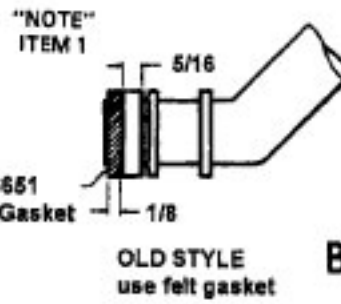

A	4341401	Rug & Floor Nozzle - AAP - S3125, S3125-035, S3171
1	43463012	Connector Tube
2	13267	Felt Gasket
3	38615156	Nozzle Body - JM
4	13259PH	Litter Picker
5	15963FW	Spring
6	13261AY	Rib Shoe
7	16184	Brush Back
8	161413	Tube Retainer
9	13272	Roller Shaft
10	42246002	Bottom Plate
11	12955	Screw
12	13157AG	Roller