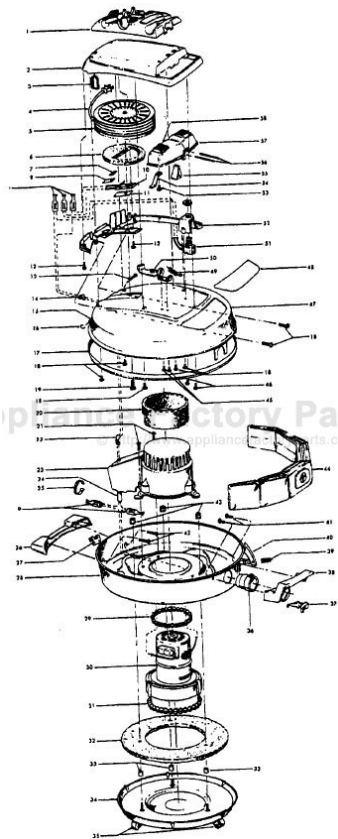

[Find Your HOOVER Vacuum Cleaner Parts - Select From 1456 Models](#)

----- Manual continues below part list -----