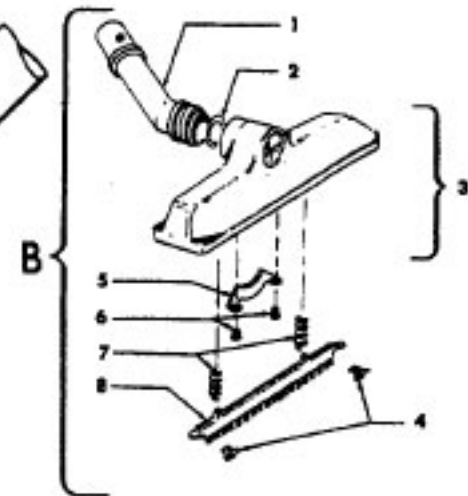

A	4341401	Rug & Floor Nozzle - AAP - S3125, S3125-035, S3171
1	43463012	Connector Tube
2	13267	Felt Gasket
3	38615156	Nozzle Body - JM
4	13259PH	Litter Picker
5	15963FW	Spring
6	13261AY	Rib Shoe
7	16184	Brush Back
8	161413	Tube Retainer
9	13272	Roller Shaft
10	42246002	Bottom Plate
11	12955	Screw
12	13157AG	Roller