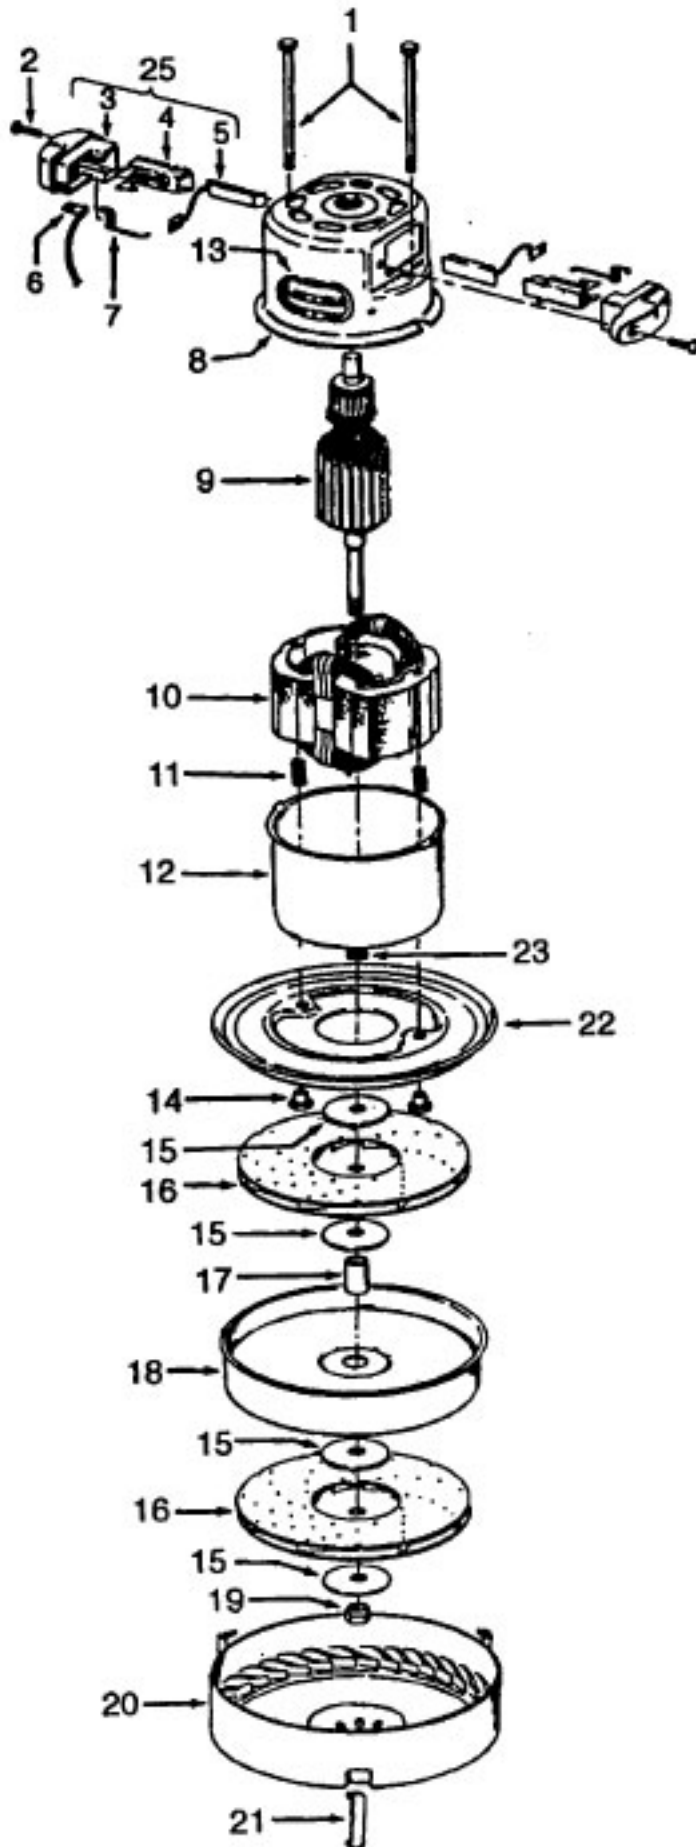

Celebrity Motor

Models S3129, S3137, S3171, S3187, S3193,
S3195, S3199, S3201, S3219, S3237, S3239

Motor - 2 Speed 43577093 (3.7)

Motor - 43577101 (2.6)

Ref. No.	Part No.	Description
	43577101	Motor - (2.6) S3129, S3137, S3171, S3187, S3193, S3195, S3219
	43577093	Motor Comp. - (3.7) S3199, S3201, S3237, S3239
1	12022	Field Bolt
2	21429406	Screw
3	168038	Brush Carrier
4	168506--	Brush Holder
5	167679	Carbon Brush
6	27666551	Terminal
7	38353004	Spring
8	169706	Motor Housing - Upper
9	44765078	Armature (2.6)
	44765106	Armature (3.7)
10	45311017	Field Coll (2.6)
	45311018	Field Coll (3.7) 2-Speed
11	167721FW	Spring (3.7)
	38311016	Spring (2.6)
12	41823001	Motor Housing - Lower
13	169702BZ	Bushing
14	167695EF	Nut
15	21312774	Washer
16	43566006	Fan
17	31732003	Spacer
18	169712	Interstage
19	33426001	Nut
20	37218005	Diffuser
21	34786002	Spring Clip
22	169713FW	Mounting Plate
23	31148002	Spacer
25	168506	Brush Carrier Assm.