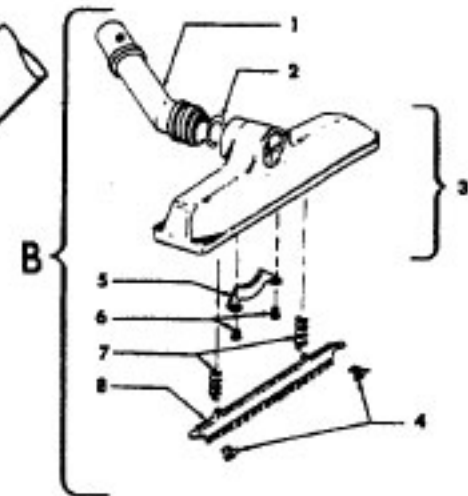

ITEMS NOT ILLUSTRATED

48831076	Commutator (Component of Cord Reel Assm.)
56513103	Owner Manual
58177087	Cleaner Carton
58254001	Front Bottom Support
58336001	Rear Bottom Support
58346003	Top Support

# Celebrity Motor

Models S3129, S3137, S3171, S3187, S3193,  
S3195, S3199, S3201, S3219, S3237, S3239

Motor - 2 Speed 43577093 (3.7)

Motor - 43577101 (2.6)

Ref. No.	Part No.	Description
	43577101	Motor - (2.6) S3129, S3137, S3171, S3187, S3193, S3195, S3219
	43577093	Motor Comp. - (3.7) S3199, S3201, S3237, S3239
1	12022	Field Bolt
2	21429406	Screw
3	168038	Brush Carrier
4	168506--	Brush Holder
5	167679	Carbon Brush
6	27666551	Terminal
7	38353004	Spring
8	169706	Motor Housing - Upper
9	44765078	Armature (2.6)
	44765106	Armature (3.7)
10	45311017	Field Coll (2.6)
	45311018	Field Coll (3.7) 2-Speed
11	167721FW	Spring (3.7)
	38311016	Spring (2.6)
12	41823001	Motor Housing - Lower
13	169702BZ	Bushing
14	167695EF	Nut
15	21312774	Washer
16	43566006	Fan
17	31732003	Spacer
18	169712	Interstage
19	33426001	Nut
20	37218005	Diffuser
21	34786002	Spring Clip
22	169713FW	Mounting Plate
23	31148002	Spacer
25	168506	Brush Carrier Assm.

A	4341401	Rug & Floor Nozzle - AAP - S3125, S3125-035, S3171
1	43463012	Connector Tube
2	13267	Felt Gasket
3	38615156	Nozzle Body - JM
4	13259PH	Litter Picker
5	15963FW	Spring
6	13261AY	Rib Shoe
7	16184	Brush Back
8	161413	Tube Retainer
9	13272	Roller Shaft
10	42246002	Bottom Plate
11	12955	Screw
12	13157AG	Roller