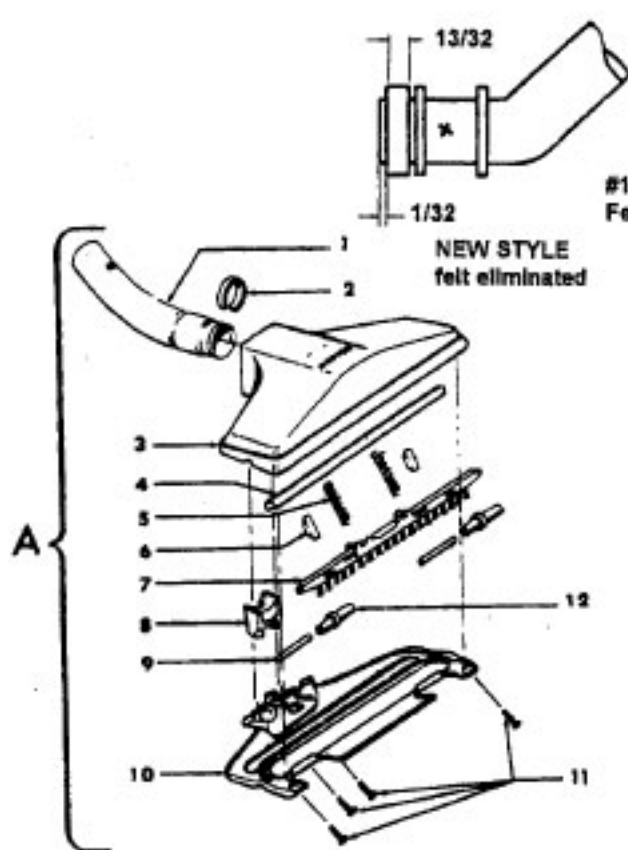

A	4341401	Rug & Floor Nozzle - AAP - S3125, S3125-035, S3171
1	43463012	Connector Tube
2	13267	Felt Gasket
3	38615156	Nozzle Body - JM
4	13259PH	Litter Picker
5	15963FW	Spring
6	13261AY	Rib Shoe
7	16184	Brush Back
8	161413	Tube Retainer
9	13272	Roller Shaft
10	42246002	Bottom Plate
11	12955	Screw
12	13157AG	Roller