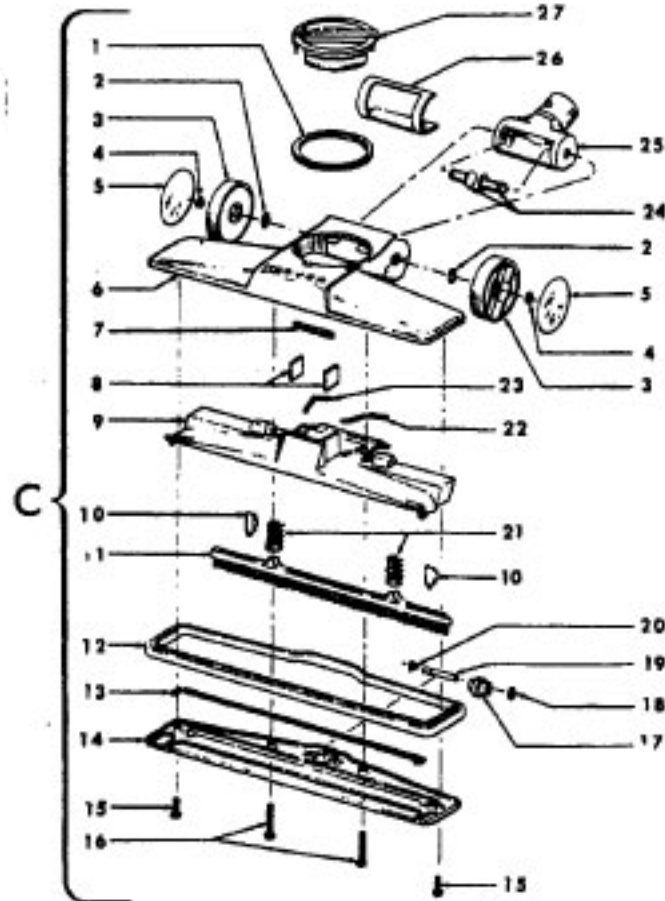

B	N/A	Rug & Floor Nozzle AAP - S3121, S3123, S3165, S3169 - (Use 4341401P)
1	166652JM	Nozzle Tube (See Note)
2	166651	Gasket
3	43414089	Nozzle Body - JM
4	166646	Brush Retainer
5	166650AY	Tube Clamp
6	166648AW	Screw
7	166649FW	Spring
8	166656	Brush Back

C	4341401	Rug & Floor Nozzle - AAP - S3129
1	34113001	Foam Seal
2	169241AW	Washer
3	169239AG	Wheel
4	13730	Lock Ring
5	169242	Wheel Cover
6	38615160	Nozzle Body - JM
7	34112001	Foam Seal
8	34223002	Felt Seal
9	169250AG	Brush Housing
10	169253AY	Rib Shoe
11	169256	Brush Back
12	169247JM	Furniture Guard
13	169251	Gasket
14	169538	Bottom Plate
15	21481464	Screw
16	21481465	Screw
17	169243AG	Roller
18	21312758	Washer
19	169244AW	Roller Shaft
20	24735081	Lock Ring
21	166649FW	Spring
22	34513001	Foam Seal - L.H.
23	34513002	Foam Seal - R.H.
24	169240AY	Wheel Shaft
25	169249JM	Connector Tube
26	34122006	Seal
27	169254JM	Control Knob