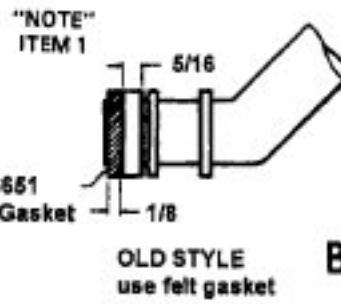

ITEMS NOT ILLUSTRATED

48831076	Commutator (Component of Cord Reel Assm.)
56513103	Owner Manual
58177087	Cleaner Carton
58254001	Front Bottom Support
58336001	Rear Bottom Support
58346003	Top Support

# Celebrity Motor

Models S3129, S3137, S3171, S3187, S3193,  
S3195, S3199, S3201, S3219, S3237, S3239

Motor - 2 Speed 43577093 (3.7)

Motor - 43577101 (2.6)

Ref. No.	Part No.	Description
	43577101	Motor - (2.6) S3129, S3137, S3171, S3187, S3193, S3195, S3219
	43577093	Motor Comp. - (3.7) S3199, S3201, S3237, S3239
1	12022	Field Bolt
2	21429406	Screw
3	168038	Brush Carrier
4	168506--	Brush Holder
5	167679	Carbon Brush
6	27666551	Terminal
7	38353004	Spring
8	169706	Motor Housing - Upper
9	44765078	Armature (2.6)
	44765106	Armature (3.7)
10	45311017	Field Coll (2.6)
	45311018	Field Coll (3.7) 2-Speed
11	167721FW	Spring (3.7)
	38311016	Spring (2.6)
12	41823001	Motor Housing - Lower
13	169702BZ	Bushing
14	167695EF	Nut
15	21312774	Washer
16	43566006	Fan
17	31732003	Spacer
18	169712	Interstage
19	33426001	Nut
20	37218005	Diffuser
21	34786002	Spring Clip
22	169713FW	Mounting Plate
23	31148002	Spacer
25	168506	Brush Carrier Assm.