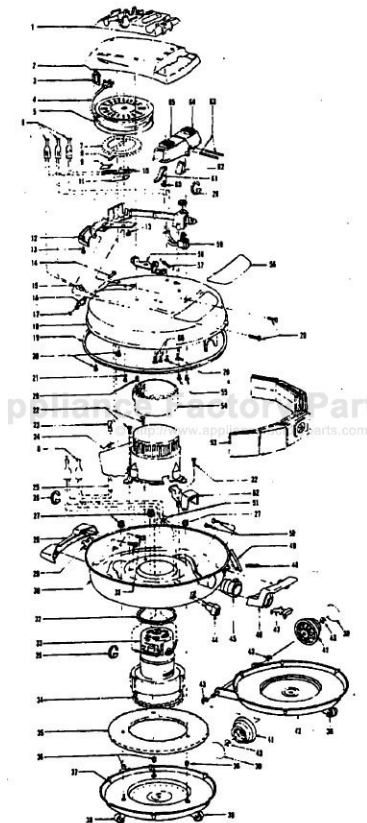

[Find Your HOOVER Vacuum Cleaner Parts - Select From 1456 Models](#)

----- Manual continues below part list -----