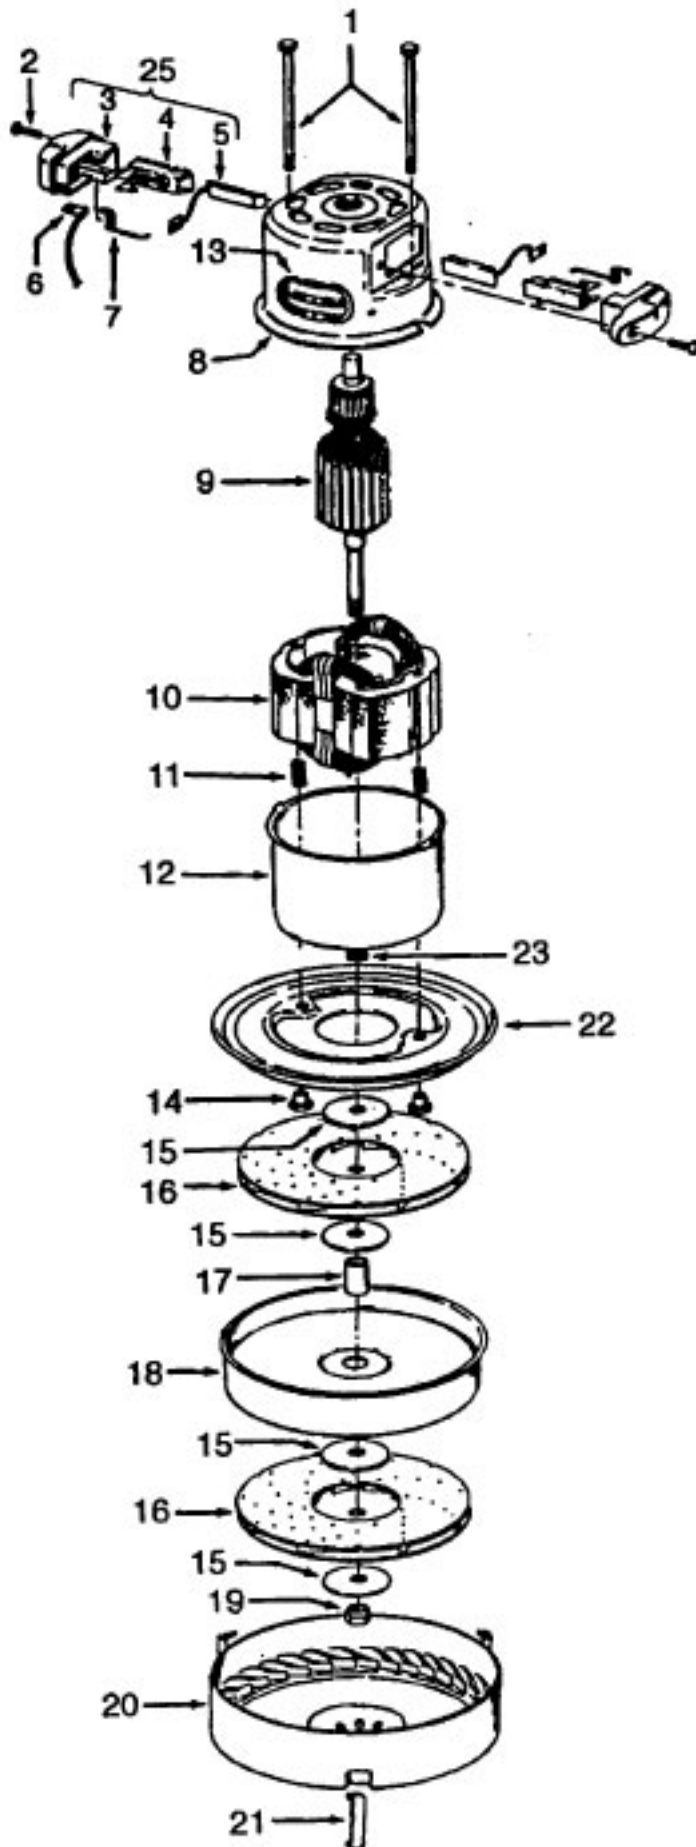

Celebrity Motor

Models S3129, S3137, S3171, S3187, S3193,
S3195, S3199, S3201, S3219, S3237, S3239

Motor - 2 Speed 43577093 (3.7)
Motor - 43577101 (2.6)

Ref. No.	Part No.	Description
	43577101	Motor - (2.6) S3129, S3137, S3171, S3187, S3193, S3195, S3219
	43577093	Motor Comp. - (3.7) S3199, S3201, S3237, S3239
1	12022	Field Bolt
2	21429406	Screw
3	168038	Brush Carrier
4	168506--	Brush Holder
5	167679	Carbon Brush
6	27666551	Terminal
7	38353004	Spring
8	169706	Motor Housing - Upper
9	44765078	Armature (2.6)
	44765106	Armature (3.7)
10	45311017	Field Coll (2.6)
	45311018	Field Coll (3.7) 2-Speed
11	167721FW	Spring (3.7)
	38311016	Spring (2.6)
12	41823001	Motor Housing - Lower
13	169702BZ	Bushing
14	167695EF	Nut
15	21312774	Washer
16	43566006	Fan
17	31732003	Spacer
18	169712	Interstage
19	33426001	Nut
20	37218005	Diffuser
21	34786002	Spring Clip
22	169713FW	Mounting Plate
23	31148002	Spacer
25	168506	Brush Carrier Assm.