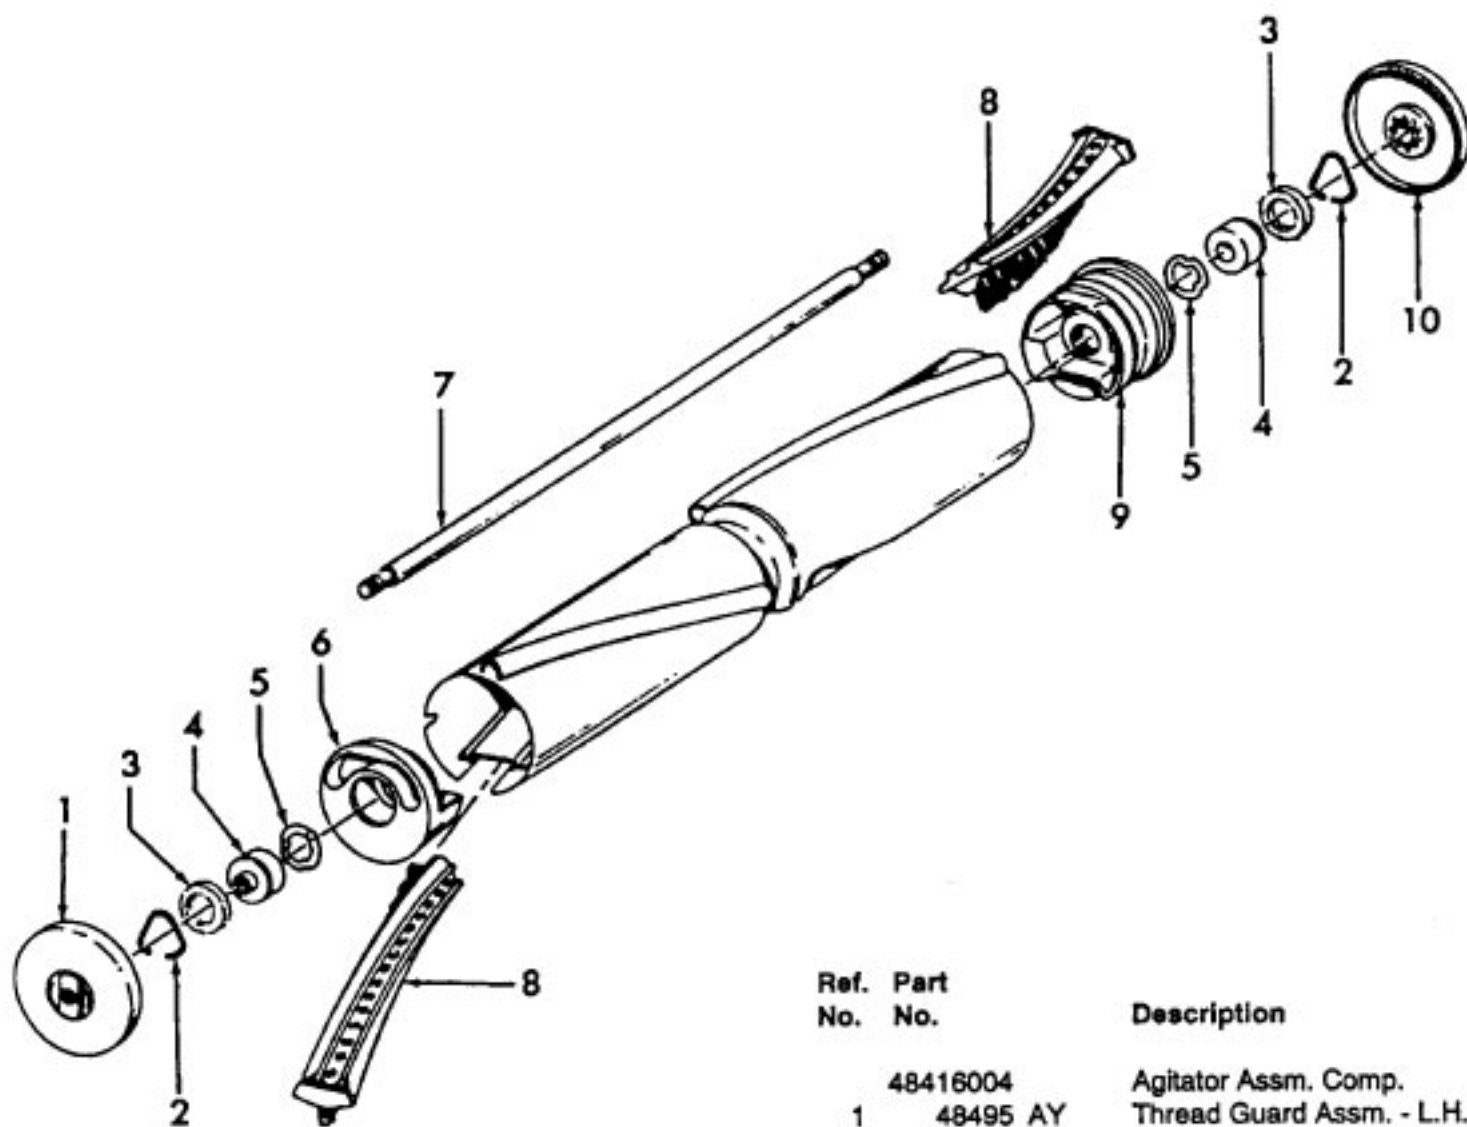

Models S3057, S3059, S3059-030, S3061, S3061-030, S3077, S3079, S3079-030, S3079-035, S3081, S3083, S3083-030, S3093, S3127, S3131, S3131-030, S3133, S3135, S3137, S3139, S3139-035, S3141, S3147, S3149, S3153, S3161, S3173

Ref. No.	Part No.	Description
	48416004	Agitator Assm. Comp.
1	48495 AY	Thread Guard Assm. - L.H.
2	12987	Retainer Clip (2)
3	13010	Washer - Felt (2)
4	12978	Agitator Bearing Assm. (2) (Use w/item 2 & 3)
	43267002	Agitator Bearing Assm. (2) (Current)
5	21347003	Washer (2)
6	160542	Agitator End Assm.
7	160070	Agitator Shaft
8	160646 BZ	Agitator Brush Back Assm. (2)
9	160538	Agitator End Pulley
10	12985 AY	Agitator Thread Guard Assm. - R.H.