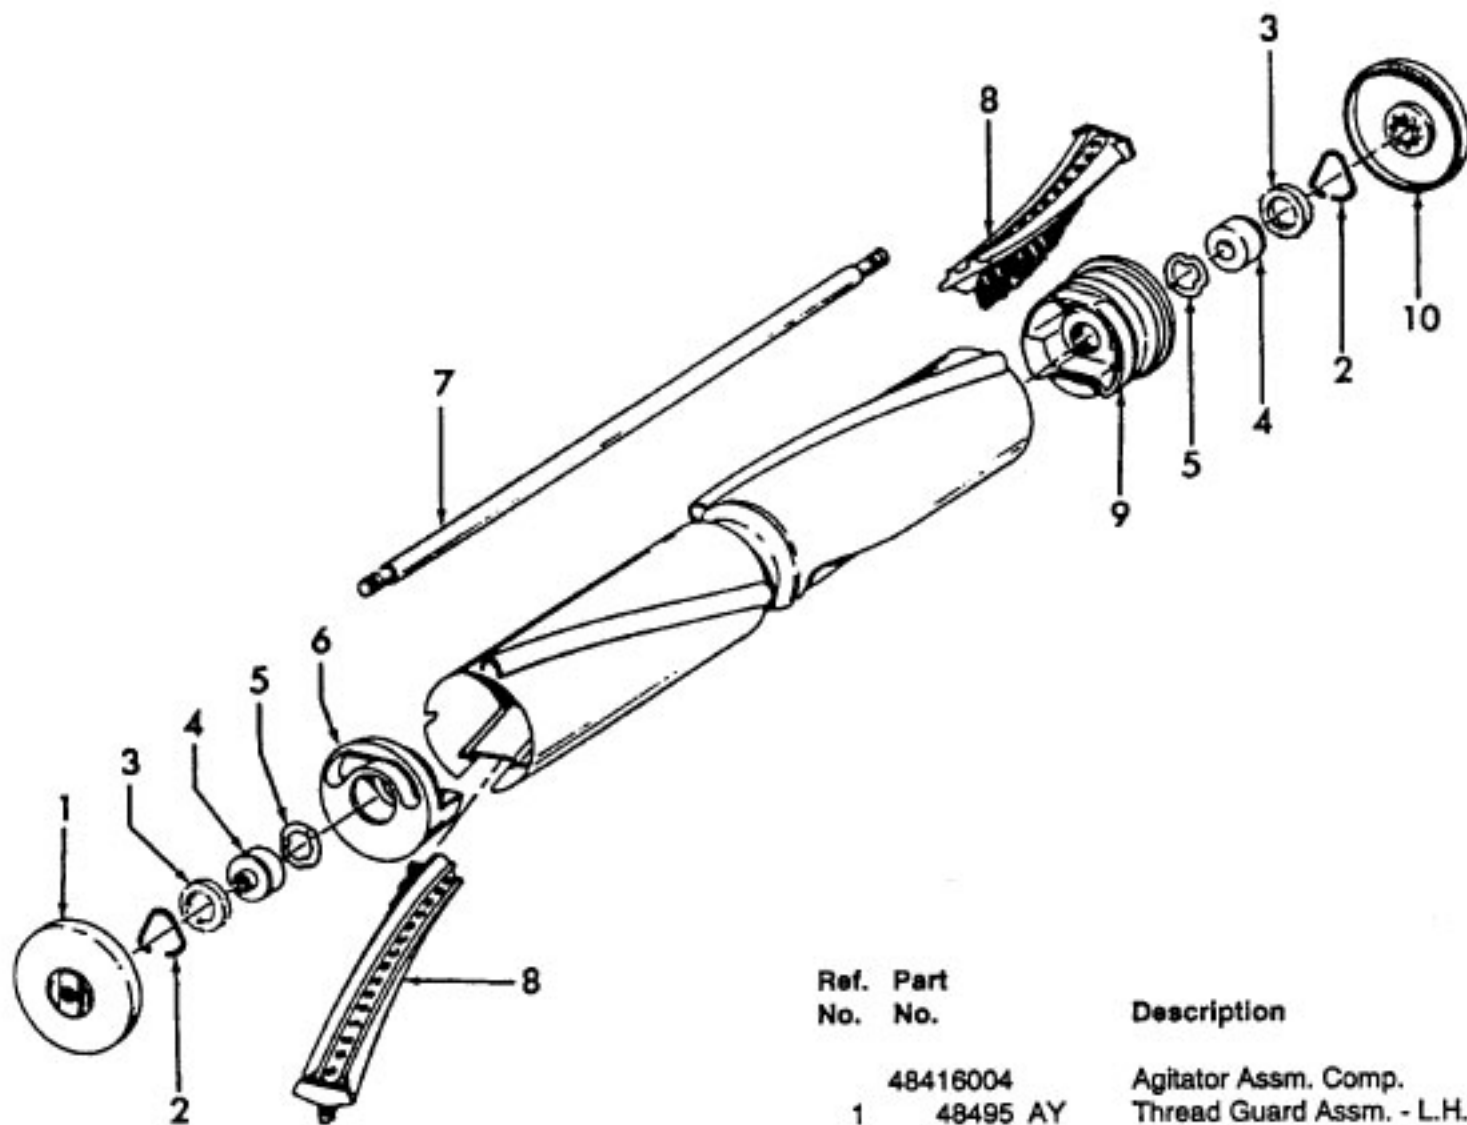

Models S3057, S3059, S3059-030, S3061, S3061-030, S3077, S3079, S3079-030, S3079-035, S3081, S3083, S3083-030, S3093, S3127, S3131, S3131-030, S3133, S3135, S3137, S3139, S3139-035, S3141, S3147, S3149, S3153, S3161, S3173

Ref. No.	Part No.	Description
	48416004	Agitator Assm. Comp.
1	48495 AY	Thread Guard Assm. - L.H.
2	12987	Retainer Clip (2)
3	13010	Washer - Felt (2)
4	12978	Agitator Bearing Assm. (2) (Use w/item 2 & 3)
	43267002	Agitator Bearing Assm. (2) (Current)
5	21347003	Washer (2)
6	160542	Agitator End Assm.
7	160070	Agitator Shaft
8	160646 BZ	Agitator Brush Back Assm. (2)
9	160538	Agitator End Pulley
10	12985 AY	Agitator Thread Guard Assm. - R.H.