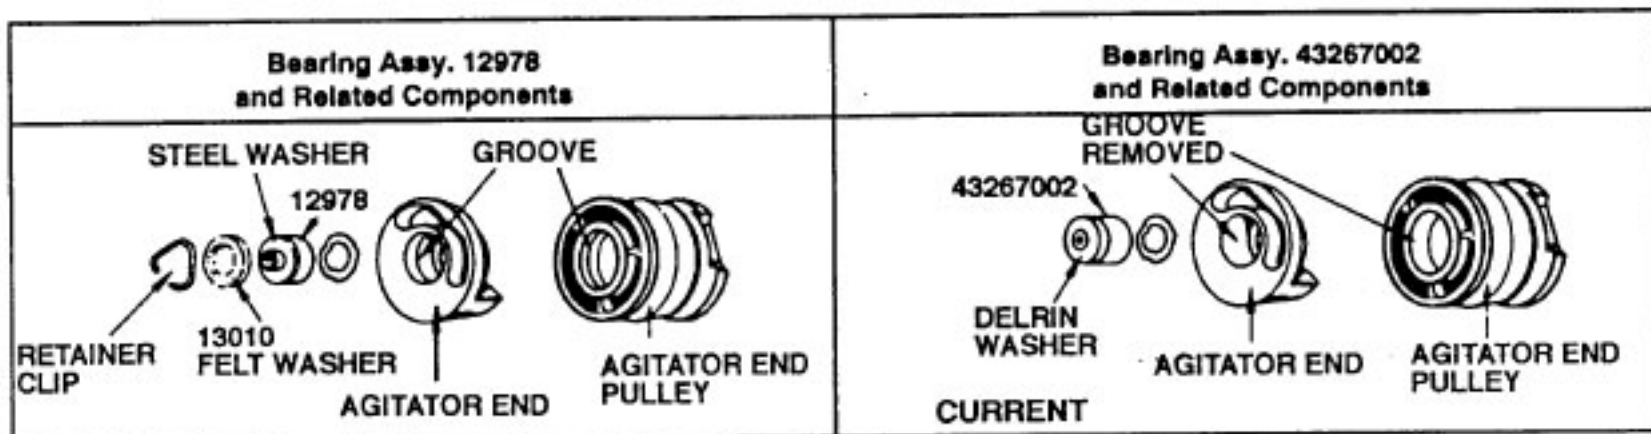

Models S3057, S3059, S3059-030, S3061, S3061-030, S3077, S3079, S3079-030, S3079-035, S3081, S3083, S3083-030, S3093, S3127, S3131, S3131-030, S3133, S3135, S3137, S3139, S3139-035, S3141, S3147, S3149, S3153, S3161, S3173

Ref. No.	Part No.	Description
	48416004	Agitator Assm. Comp.
1	48495 AY	Thread Guard Assm. - L.H.
2	12987	Retainer Clip (2)
3	13010	Washer - Felt (2)
4	12978	Agitator Bearing Assm. (2) (Use w/item 2 & 3)
	43267002	Agitator Bearing Assm. (2) (Current)
5	21347003	Washer (2)
6	160542	Agitator End Assm.
7	160070	Agitator Shaft
8	160646 BZ	Agitator Brush Back Assm. (2)
9	160538	Agitator End Pulley
10	12985 AY	Agitator Thread Guard Assm. - R.H.