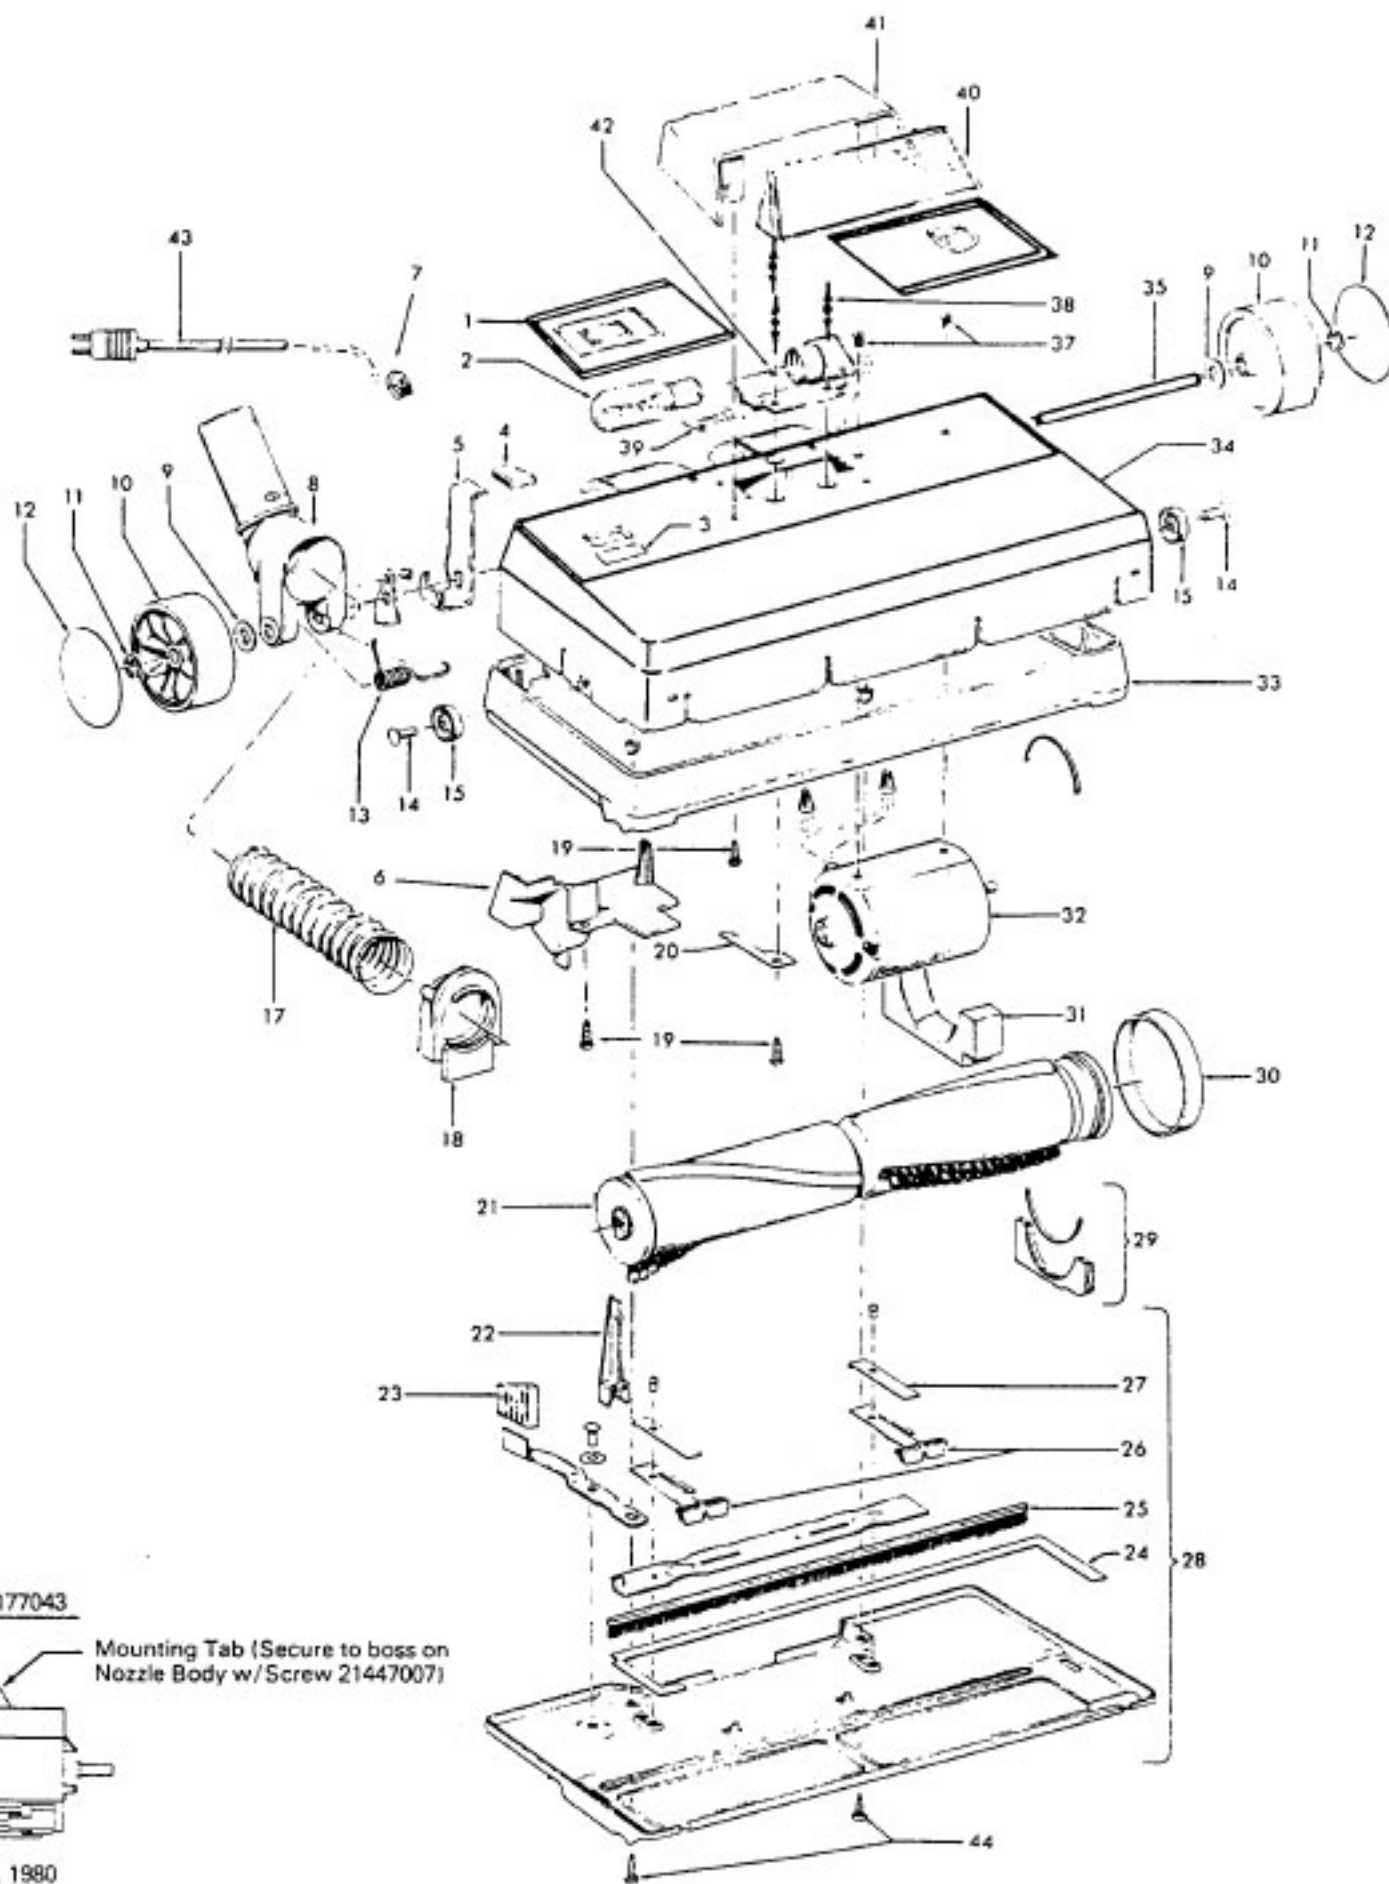

Powered Nozzle

Models S3131, S3131-030, S3133, S3135, S3137,
S3139, S3139-035, S3141, S3153, S3173

Motor 43177043

Mounting Tab (Secure to boss on
Nozzle Body w/ Screw 21447007)

After Jan. 1980

Powered Nozzle

Ref. No.	Part No.	Description
1	52125021 52125032 51375018	Nameplate - S3131, S3131-030 Nameplate - S3133 Nameplate - S3135, S3139, S3139-035, S3141
	51375027 51375025	Nameplate - S3137 Nameplate - S3139, S3139-035, S3141
	51375026 51375040	Nameplate - S3153 Nameplate - S3173
2	27317307	Lamp - S3139, S3139-035, S3141, S3153
3	39382013	Indicator Lens - S3135, S3137, S3139, S3139-035, S3141, S3153
4	38426072	Foot Pad - JM
5	34664007	Release Lever
6	37943010	Cover
7	163768	Strain Relief
8	43468013	Nozzle
9	31155005	Washer
10	38522001	Wheel
11	13730	Lock Ring
12	169242	Wheel Cover
13	38355005	Torsion Spring
14	21256025	Rivet
15	32761001	Wheel
17	43431196	Hose
18	38638013	Hose Adapter
19	21429404	Screw
20	35412003	Spring
21	48416004	Agitator
22	51151031	Indicator - JM
23	38426080	Foot Pad
24	34123001	Seal
25	48443001	Brush - S3135, S3137, S3139, S3139-035, S3141, S3153
26	36952008	Brush Support
27	34654003	Spring
28	42246007 42246003	Bottom Plate Bottom Plate - S3135, S3137, S3139, S3139-035, S3141, S3153
29	43548001	Agitator Seal
30	38528009	Belt

Models S3131, S3131-030, S3133, S3135, S3137 S3139, S3139-035, S3141, S3153, S3173

Ref. No.	Part No.	Description
31	38781003	Dirt Seal - Prior to Jan. 1980 (Use w/27212011 Motor)
	34284001	Motor Baffle - After Jan. 1980 (Use w/43177073 Motor)
32	27212011	Motor - Prior to Jan. 1980 (Use w/21434224 Screw (2))
	43177073	Motor w/Mounting Tab - After Jan. 1980 (Use w/21447007 Screw (1))
33	36235002	Furniture Guard - JM - S3131, S3131-030, S3135, S3139, S3139- 035, S3141
34	42241041	Nozzle Body - JM
35	32543002	Wheel Shaft
37	21434224	Screw (2) - Prior to Jan. 1980 (Use w/27212011 Motor)
	21447007	Screw (1) - After Jan. 1980 (Use w/43177073 Motor)
38	36218005	Insulation Grommet
39	51638007	Handle Release Label
	51639026	Handle Release Label - S3139, S3139-035, S3141
	51639027	Handle Release Label - S3153
40	39383016	Lens - KC
41	42252001	Housing Assembly
42	27171002	Lamp Socket
43	46321002	Attachment Cord - AG
44	21447003	Screw

ITEMS NOT ILLUSTRATED

46348016	Cord Set - S3131-030
48438011	P.N. Assm. - S3133
48438012	P.N. Assm. - S3131, S3131-030
48438055	P.N. Assm. - S3139, S3139-035, S3141, S3153, S3173
48438014	P.N. Assm. - S3137
48438015	P.N. Assm. - S3135
48438084	P.N. w/o Lens & Nameplate
34618017	Bracket Assm. (Use w/27212011 (Plastic Case) when installing on old style Nozzle Body with two mounting holes.