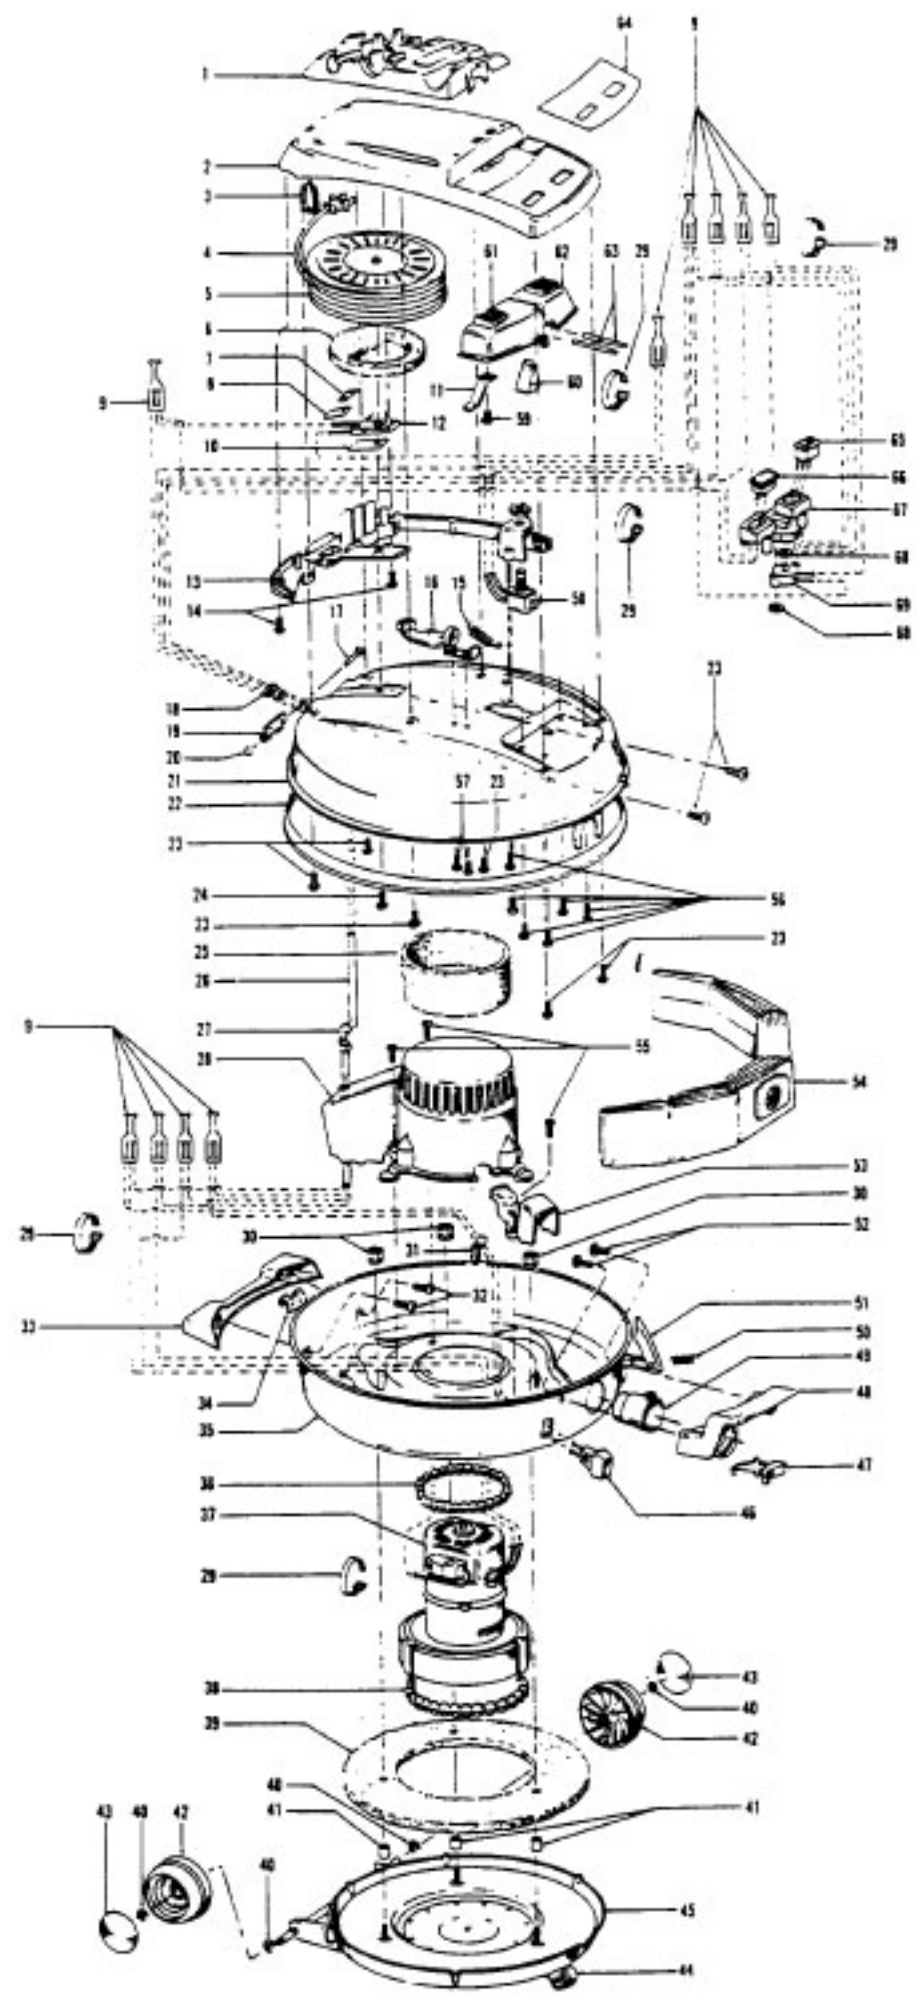

Celebrity IV

Models S3141, S3153

Ref. No.	Part No.	Description	Ref. No.	Part No.	Description
1	36433034	Tool Rack - S3141	42	38522032	Rear Wheel
	36433031	Tool Rack - LB - S3153		38522018	Rear Wheel - LY
2	37215117	Cord Reel Cover - LZ	43	169242	Wheel Cover
	37215115	Cord Reel Cover - LB	44	23737202	Caster Wheel
3	36218014	Cord Guide - LZ	45	41421311	Bottom Pan - JJ
4	46383308	Attach. Cord - AG	46	46326096	Receptacle - AAP
5	46831106	Cord Reel - AG	47	36151012	Latch
6	31193010	Seal	48	39457012	Handle - JR
7	21366004	Speed Nut		39457006	Handle - JM
8	34141004	Wire Shield	49	170352AG	Bag Collar Connector
9	48969	Wire Nut	50	48512FW	Spring
10	34135006	Brush Block Insulator	51	16439EW	Latch
11	34661007	Brake Pedal Cam		16439JX	Latch
12	47348045	Brush Block	52	21447024	Screw
13	37215133	Cover Plate - KX - S3141	53	37959020	Wire Cover - JM
	37215135	Cover Plate - LB - S3153	54	4010009H	Paper Bag (3 Pk.)
14	21447003	Screw	55	17001FW	Screw
15	38332001	Spring	56	21447009	Screw
16	43138024	Brake Assm. w/Pad	57	38198	Screw
17	47938	Hinge Pin	58	28212004	Switch
18	27482126	Strain Relief	59	21447017	Screw
19	35214004	Hinge Leaf - Upper	60	34783003	Spring
20	48123AV	Lock Ring	61	38433060	Brake Pedal - S3141
21	42211267	Upper Shell - AX		38433058	Brake Pedal - LU - S3153
22	170361KY	Furniture Guard	62	38433030	Switch Pedal - BP - S3141
	170361JM	Furniture Guard		38433051	Switch Pedal - JJ - S3153
24	21447003	Screw	63	31514004	Shaft
25	38764006	Filter	64	51375019	Name Plate - S3141
26	46611005	Pigtail Cord		51375024	Name Plate - S3153
27	27482227	Strain Relief	65	28162006	Switch
28	37196070	Motor Cover - JM	66	27333004	Indicator Light
29	27479307	Wire Tie	67	42914004	Switch Mount
30	21652003	Hex Nut	68	31144003	Foam Seal
31	34723001	Retainer Clip	69	28375002	Vacuum Switch
32	21447014	Screw			
33	36921009	Rest Pad - JR			
	36921008	Rest Pad - JJ			
34	170348AW	Hinge Leaf - Lower			
35	42213331	Intermediate Shell			
36	169293	Resilient Mount - Upper			
37	43577093	Motor Assm.			
38	169294	Resilient Mount - Lower			
39	31114008	Muffler			
40	13730	Lock Ring			
41	31721025	Spacer			

ITEMS NOT ILLUSTRATED

46831076	Commutator (Component of Cord Reel Assm.)
56513106	Owner Manual
58185091	Carton - Celebrity w/Pow. Nozzle
58254001	Front Bottom Support
58336001	Rear Bottom Support
58346003	Top Support