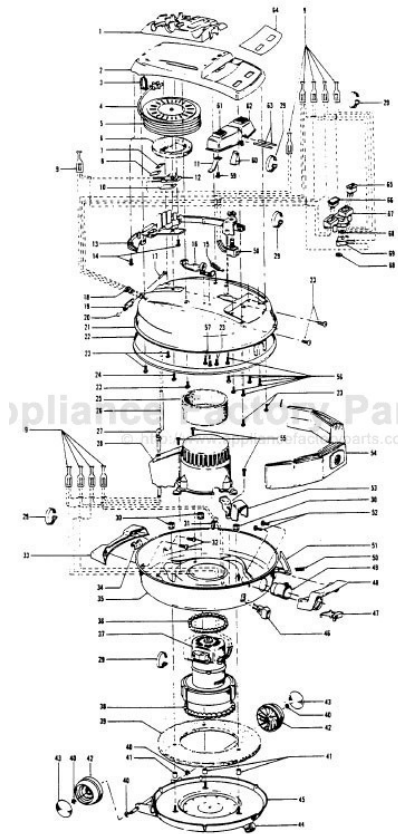

[Find Your HOOVER Vacuum Cleaner Parts - Select From 1456 Models](#)

----- Manual continues below part list -----