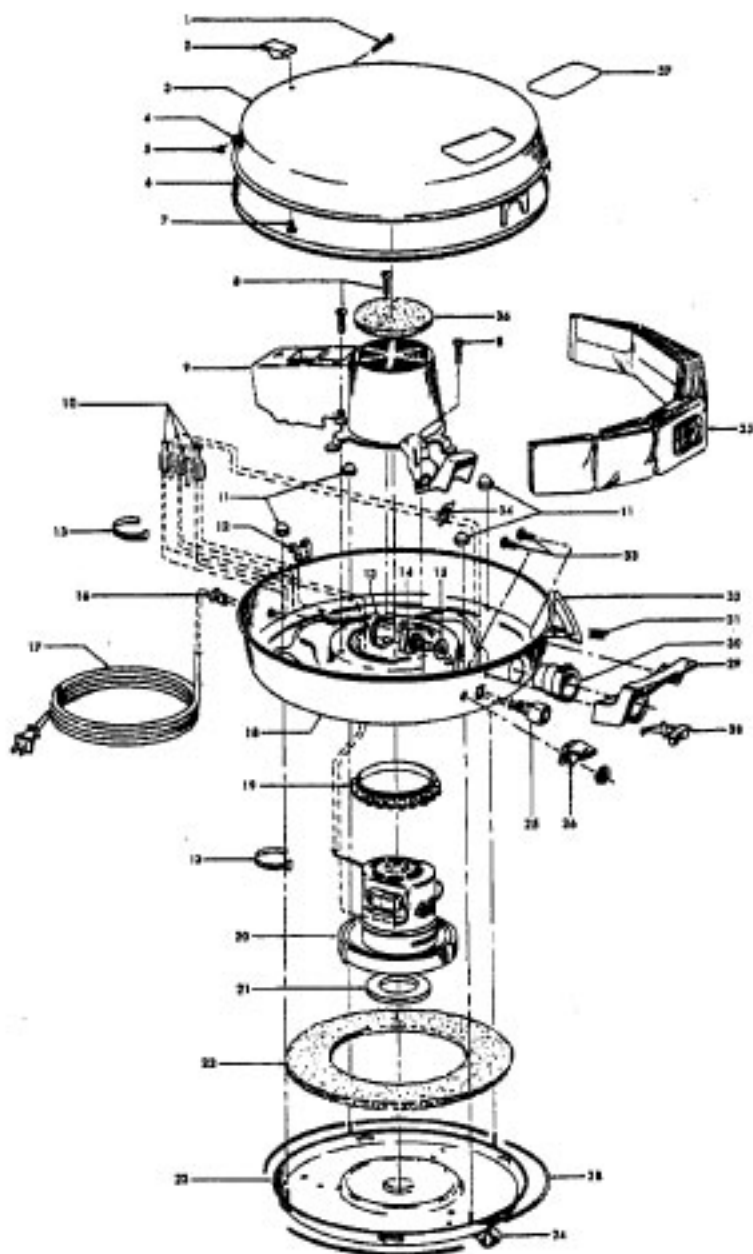

----- Manual continues below part list -----

Available Replacement Parts for HOOVER S3181

H-4010009H	PAPER BAG, 3 PK
H-43414073	Floor brush.
H-43414064	DUSTING BRUSH (ONE PEICE)
HR-5000	EXTENSION TUBE

Ref. No.	Part No.	Description
1	47938	Hinge Pin
2	170362JM	Cord Clip
3	42211354	Upper Shell - LB
4	35214004	Hinge Leaf - Upper
	48123AV	Lock Ring
6	170361JM	Furniture Guard
7	21447017	Screw
8	17001FW	Screw
9	170377JM	Motor Cover
10	48969	Wire Nut
11	21851003	Nut
12	170348AW	Hinge Leaf - Lower
13	27479307	Wire Tie
14	28212026	Switch
15	31324001	Spacer
16	27482301	Strain Relief
17	46363195	Cord
18	42213210	Intermediate Shell - LU
19	169293	Resilient Mount - Upper
20	43177017	Motor - 1.7
21	31178015	Compression Pad
22	31178012	Muffler
23	41421326	Bottom Pan - LU
24	23737202	Caster Wheel
25	46326096	Receptacle
26	38424001	Pedal - JM
28	36151012	Latch
29	39457009	Handle - LU
30	170352AG	Bag Collar Connector
31	48512FW	Spring
32	16439JX	Latch
33	21447024	Screw
34	34723001	Retainer Clip
35	4010009H	Throw Away Bag (3 Pk.)
36	170332BZ	Filter
37	52125054	Nameplate
38	34111002	Gasket
	56513130	Owner Manual
	58185091	Carton
	58347002	Top Support
	58343015	Bottom Support