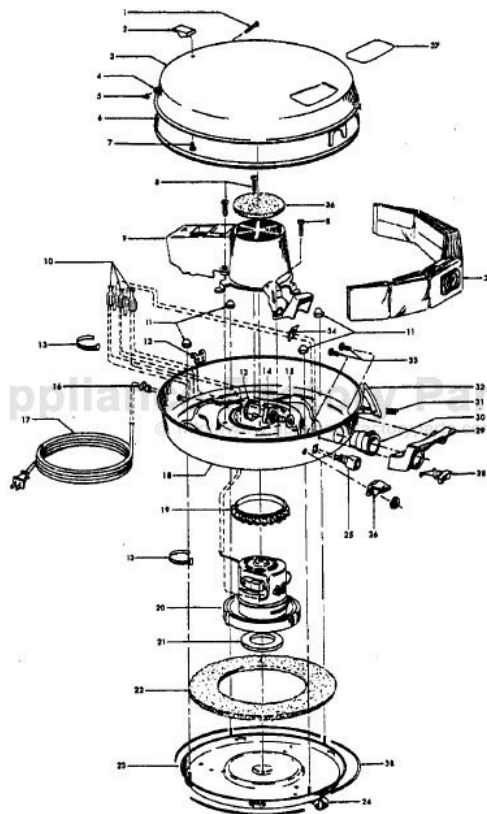

[Find Your HOOVER Vacuum Cleaner Parts - Select From 1456 Models](#)

----- Manual continues below part list -----