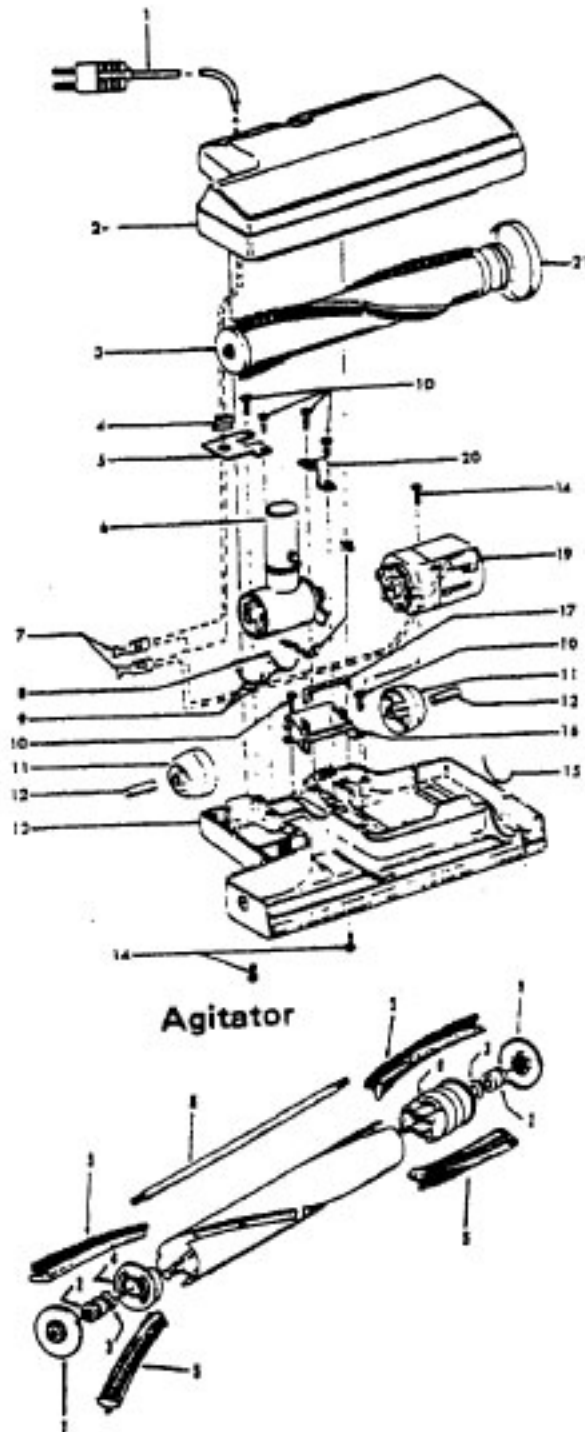

Ref. No.	Part No.	Description
	48438189 A, C	Power Nozzle - LS - S3189, S3193, S3213
	48438057 D	Power Nozzle - MX - 4.5' Cord - S3245
	48438189 F	Power Nozzle - LZ - S3211, S3261, S3263, S3263-036, S3263-060, S3403, S3403-022
	48438190 G, J	Power Nozzle - LZ - S3209, S3419, S3425, S3425-022, S3425-032, S3425-060, S3403-022
	48438058 H	Power Nozzle - LZ - 4.5' Cord
1	46321005	Attachment Cord 4.5'- AG
	46321088	Cord - AG - 3.5
2	42252059 A, C,D, E, F, G,H	Body - LS
	42252174 I, J	Body - AAP
	51375042 A,B,C	Nameplate
	52125095 F	Nameplate
	52125088 G	Nameplate
	52125107 H	Nameplate
	52125113 I	Nameplate
	52125096 J	Nameplate
3	48416009	Agitator
2	163768	Strain Relief
5	34663003	Bracket
6	43482024	Nozzle Connector - LZ
7	12227	Insulated Terminal (2 Wire)
8	34112005	Seal
9	34337003	Seal
10	21447041	Screw
11	32175025	Wheel - AG
12	31523005	Wheel Shaft
13	42246120	Base Plate
14	21447007	Screw
15	34337004	Seal
16	42256090	Duct Cover
17	34123015	Duct Cover Seal
18	35276001	Detent Spring
19	43177073	Motor
20	35271001	Bracket - LH
21	38528011	Belt

Ref. No.	Part No.	Description
	48416009	Agitator
1	41435018	Thread Guard
2	43267002	Bearing
3	21347003	Spring Washer
4	36422001	End
5	48445017	Agitator Brush
6	160070	Shaft
8	38537002	End Pulley
9	41435021	Thread Guard