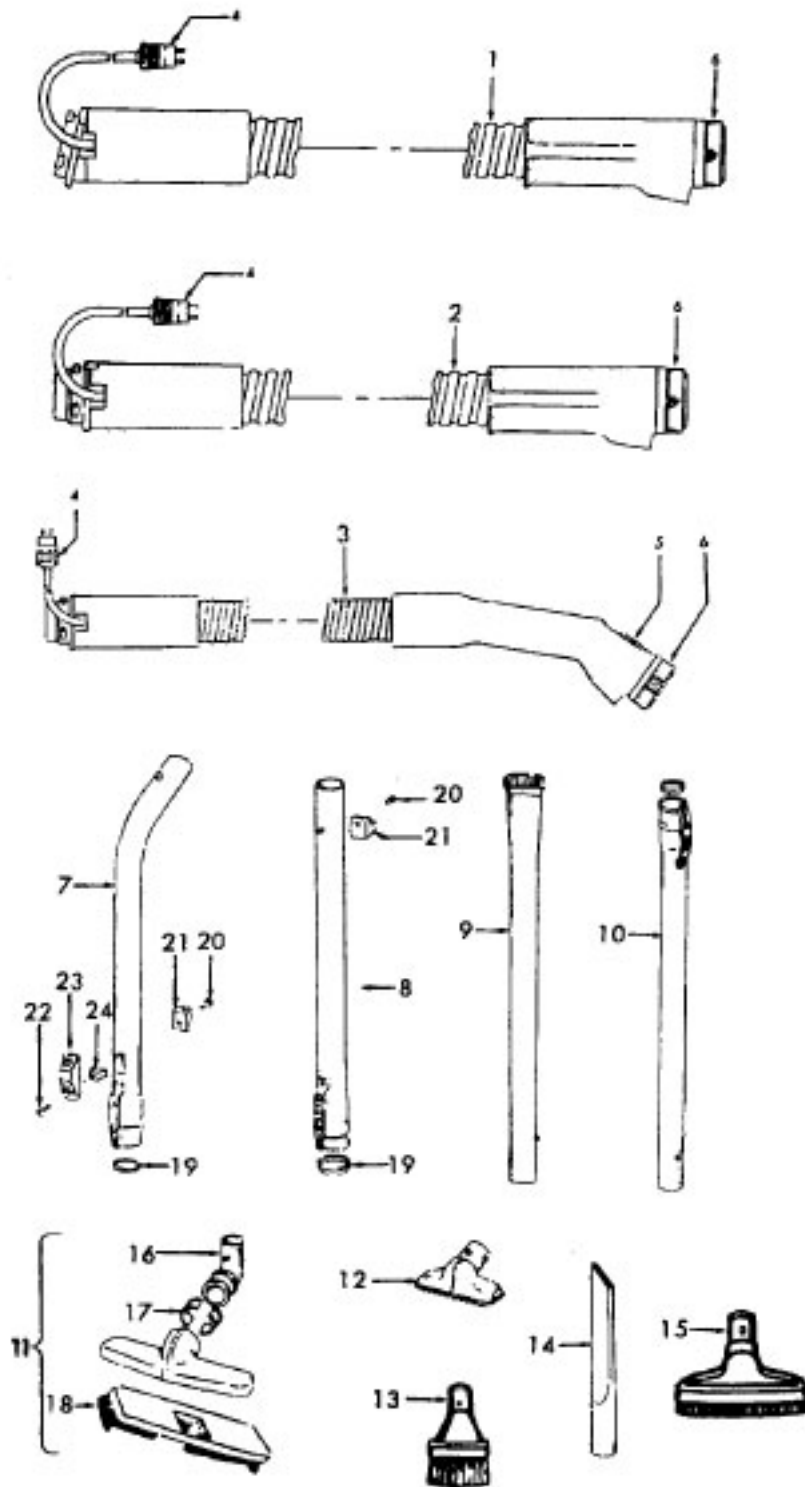

Cleaning Tools

Spirit & Celebrity

Ref. No.	Part No.	Description
1	43433085	Hose - AAP - Celebrity
2	43433032	Hose - JM - Spirit - 5-1/2'
3	43433067	Hose - AAP - Spirit - 5-1/2'
	43433081	Hose - MV -S/C- Spirit - 5-1/2'
	43433084	Hose - AAP - S/C - Spirit - 7'
	43433111	Hose - 2W - AG -S/C - Spirit
4	46321076	Cord Repair Kit
5	34777005	Suction Reg. Control - AG
	34777007	Suction Reg. Control - MV
6	36153009	Latch Ring - AG
7	43468055	Hose Tube - BL - 14
8	43453086	Extension Tube - BL - 22
	43453035	Extension Tube - AX - 22
	43453052	Extension Tube - 20 - AX (Gray Clip)
	43453058	Extension Tube - BL - 20 (Gray Clip)
9	3863801P	Extension Tube -Poly - AG
10	43453027	Extension Tube
11	43414073	Floor Brush - AG
12	38614023	Furniture Nozzle - 1 Pc. - 17
	43414057	Furniture Nozzle - AG
	38614024	Furniture Nozzle - AG
13	43414064	Dusting Brush - AG
14	38617017	Crevice Tool - AG
15	43414015	Furniture Brush - JM
	43414016	Furniture Brush - AG
16	38644040	Swivel Connector - JM
	38644020	Swivel Connector - AG
17	33712007	Split Ring
18	48447001	Brush Back
19	12845JM	Gasket
20	12783	Rivet
21	36171008	Cord Clip - MV
	36171005	Cord Clip - AG
22	13275	Screw
23	13142AG	Suction Control
24	13257BZ	Support