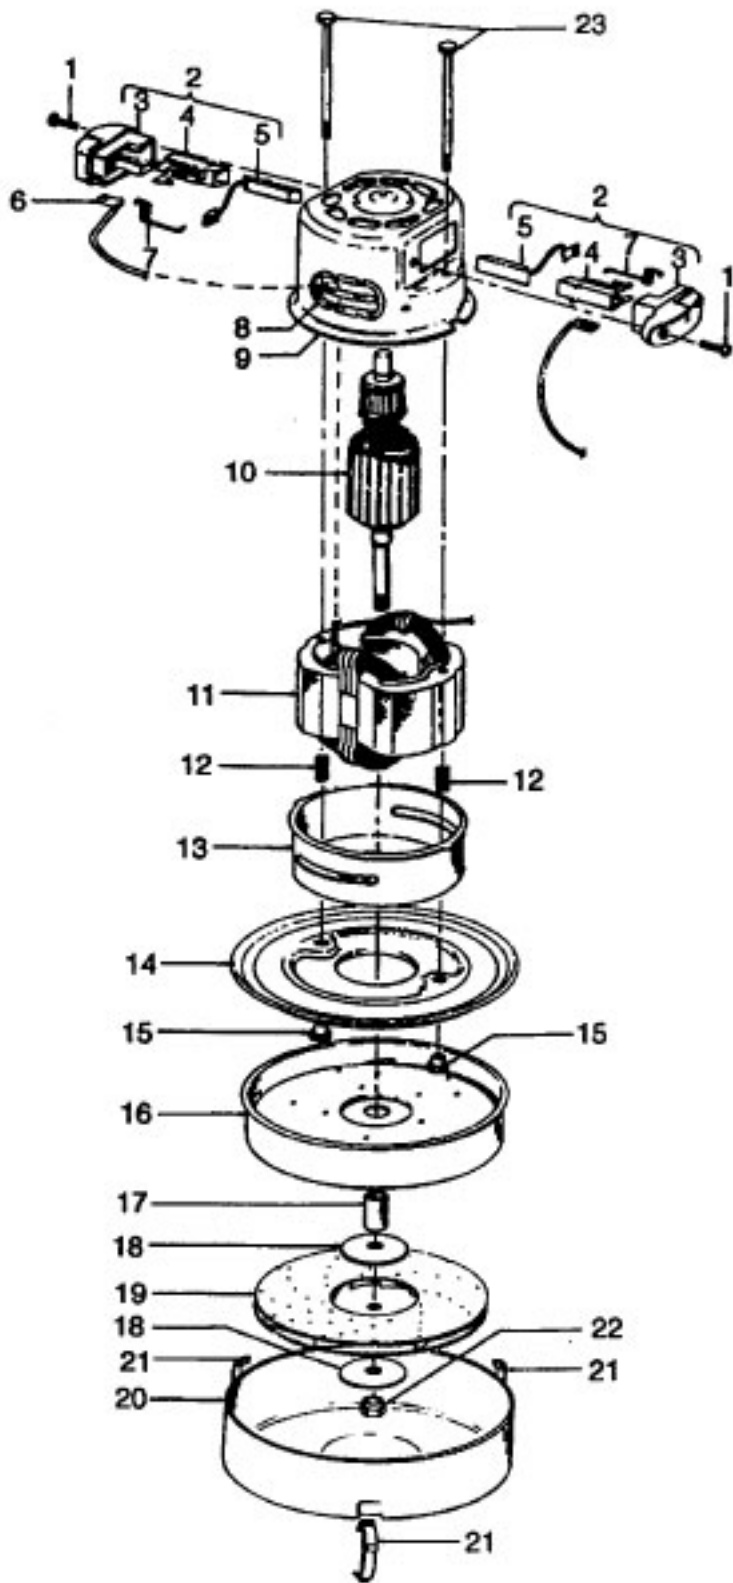

Motor - 43177017 (1.7)+

Models S3181, S3183, S3185, S3189, S3191

Ref. No.	Part No.	Description
1	21429406	Screw
2	47318008	Brush Carrier
3	167696AG	Brush Carrier
4	N/A	Brush Holder - Use Brush Carrier It. 2
5	167681	Carbon Brush
6	27666551	Terminal
7	38353604	Spring
8	169702BZ	Bushing
9	169707	Upper Housing
10	44765153	Armature
11	45311021	Field Coil
12	167721FW	Spring
13	41823002	Lower Housing
14	169713FW	Mounting Plate
15	167695EF	Nut
16	169712	Interstage
17	31742010	Spacer
18	21312774	Washer
19	43566006	Fan
20	37218005	Diffuser
21	34786002	Spring Clip
22	33426001	Nut
23	33421004	Bolt