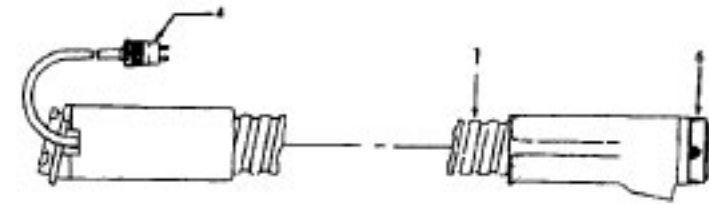

Cleaning Tools

Spirit & Celebrity

Ref. No.	Part No.	Description
1	43433085	Hose - AAP - Celebrity
2	43433032	Hose - JM - Spirit - 5-1/2'
3	43433067	Hose - AAP - Spirit - 5-1/2'
	43433081	Hose - MV -S/C- Spirit - 5-1/2'
	43433084	Hose - AAP - S/C - Spirit - 7'
	43433111	Hose - 2W - AG -S/C - Spirit
4	46321076	Cord Repair Kit
5	34777005	Suction Reg. Control - AG
	34777007	Suction Reg. Control - MV
6	36153009	Latch Ring - AG
7	43468055	Hose Tube - BL - 14
8	43453086	Extension Tube - BL - 22
	43453035	Extension Tube - AX - 22
	43453052	Extension Tube - 20 - AX (Gray Clip)
	43453058	Extension Tube - BL - 20 (Gray Clip)
9	3863801P	Extension Tube -Poly - AG
10	43453027	Extension Tube
11	43414073	Floor Brush - AG
12	38614023	Furniture Nozzle - 1 Pc. - 17
	43414057	Furniture Nozzle - AG
	38614024	Furniture Nozzle - AG
13	43414064	Dusting Brush - AG
14	38617017	Crevice Tool - AG
15	43414015	Furniture Brush - JM
	43414016	Furniture Brush - AG
16	38644040	Swivel Connector - JM
	38644020	Swivel Connector - AG
17	33712007	Split Ring
18	48447001	Brush Back
19	12845JM	Gasket
20	12783	Rivet
21	36171008	Cord Clip - MV
	36171005	Cord Clip - AG
22	13275	Screw
23	13142AG	Suction Control
24	13257BZ	Support