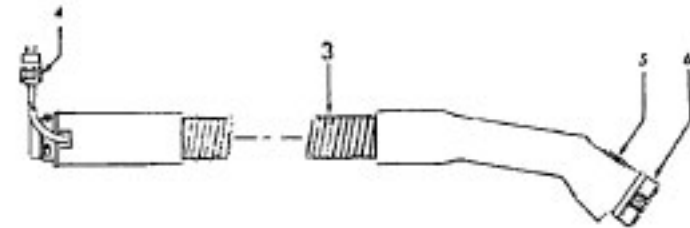

Cleaning Tools

Spirit & Celebrity

Ref. No.	Part No.	Description
1	43433085	Hose - AAP - Celebrity
2	43433032	Hose - JM - Spirit - 5-1/2'
3	43433067	Hose - AAP - Spirit - 5-1/2'
	43433081	Hose - MV -S/C- Spirit - 5-1/2'
	43433084	Hose - AAP - S/C - Spirit - 7'
	43433111	Hose - 2W - AG -S/C - Spirit
4	46321076	Cord Repair Kit
5	34777005	Suction Reg. Control - AG
	34777007	Suction Reg. Control - MV
6	36153009	Latch Ring - AG
7	43468055	Hose Tube - BL - 14
8	43453086	Extension Tube - BL - 22
	43453035	Extension Tube - AX - 22
	43453052	Extension Tube - 20 - AX (Gray Clip)
	43453058	Extension Tube - BL - 20 (Gray Clip)
9	3863801P	Extension Tube -Poly - AG
10	43453027	Extension Tube
11	43414073	Floor Brush - AG
12	38614023	Furniture Nozzle - 1 Pc. - 17
	43414057	Furniture Nozzle - AG
	38614024	Furniture Nozzle - AG
13	43414064	Dusting Brush - AG
14	38617017	Crevice Tool - AG
15	43414015	Furniture Brush - JM
	43414016	Furniture Brush - AG
16	38644040	Swivel Connector - JM
	38644020	Swivel Connector - AG
17	33712007	Split Ring
18	48447001	Brush Back
19	12845JM	Gasket
20	12783	Rivet
21	36171008	Cord Clip - MV
	36171005	Cord Clip - AG
22	13275	Screw
23	13142AG	Suction Control
24	13257BZ	Support