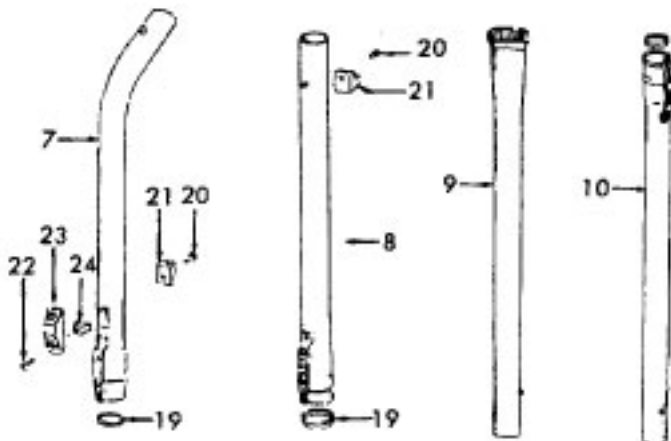

Cleaning Tools

Spirit & Celebrity

Ref. No.	Part No.	Description
1	43433085	Hose - AAP - Celebrity
2	43433032	Hose - JM - Spirit - 5-1/2'
3	43433067	Hose - AAP - Spirit - 5-1/2'
	43433081	Hose - MV -S/C- Spirit - 5-1/2'
	43433084	Hose - AAP - S/C - Spirit - 7'
	43433111	Hose - 2W - AG -S/C - Spirit
4	46321076	Cord Repair Kit
5	34777005	Suction Reg. Control - AG
	34777007	Suction Reg. Control - MV
6	36153009	Latch Ring - AG
7	43468055	Hose Tube - BL - 14
8	43453086	Extension Tube - BL - 22
	43453035	Extension Tube - AX - 22
	43453052	Extension Tube - 20 - AX (Gray Clip)
	43453058	Extension Tube - BL - 20 (Gray Clip)
9	3863801P	Extension Tube -Poly - AG
10	43453027	Extension Tube
11	43414073	Floor Brush - AG
12	38614023	Furniture Nozzle - 1 Pc. - 17
	43414057	Furniture Nozzle - AG
	38614024	Furniture Nozzle - AG
13	43414064	Dusting Brush - AG
14	38617017	Crevice Tool - AG
15	43414015	Furniture Brush - JM
	43414016	Furniture Brush - AG
16	38644040	Swivel Connector - JM
	38644020	Swivel Connector - AG
17	33712007	Split Ring
18	48447001	Brush Back
19	12845JM	Gasket
20	12783	Rivet
21	36171008	Cord Clip - MV
	36171005	Cord Clip - AG
22	13275	Screw
23	13142AG	Suction Control
24	13257BZ	Support