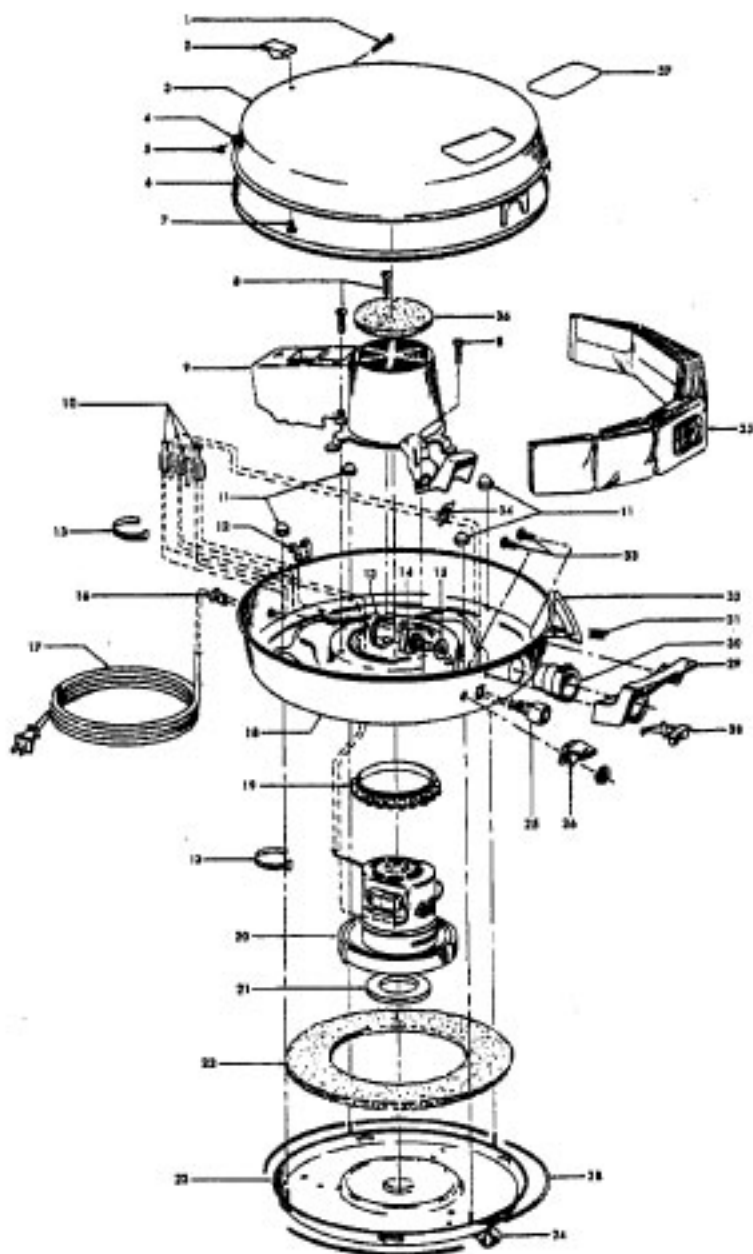

----- Manual continues below part list -----

Available Replacement Parts for HOOVER S3185

H-43414073	Floor brush.
H-43414064	DUSTING BRUSH (ONE PEICE)
HR-5000	EXTENSION TUBE

Ref. No.	Part No.	Description
1	47938	Hinge Pin
2	170362JM	Cord Clip
3	42211354	Upper Shell - LB
4	35214004	Hinge Leaf - Upper
	48123AV	Lock Ring
6	170361JM	Furniture Guard
7	21447017	Screw
8	17001FW	Screw
9	170377JM	Motor Cover
10	48969	Wire Nut
11	21851003	Nut
12	170348AW	Hinge Leaf - Lower
13	27479307	Wire Tie
14	28212026	Switch
15	31324001	Spacer
16	27482301	Strain Relief
17	46363195	Cord
18	42213210	Intermediate Shell - LU
19	169293	Resilient Mount - Upper
20	43177017	Motor - 1.7
21	31178015	Compression Pad
22	31178012	Muffler
23	41421326	Bottom Pan - LU
24	23737202	Caster Wheel
25	46326096	Receptacle
26	38424001	Pedal - JM
28	36151012	Latch
29	39457009	Handle - LU
30	170352AG	Bag Collar Connector
31	48512FW	Spring
32	16439JX	Latch
33	21447024	Screw
34	34723001	Retainer Clip
35	4010009H	Throw Away Bag (3 Pk.)
36	170332BZ	Filter
37	52125054	Nameplate
38	34111002	Gasket
	56513130	Owner Manual
	58185091	Carton
	58347002	Top Support
	58343015	Bottom Support

Ref. No.	Part No.	Description
	48416009	Agitator
1	41435018	Thread Guard
2	43267002	Bearing
3	21347003	Spring Washer
4	36422001	End
5	48445017	Agitator Brush
6	160070	Shaft
8	38537002	End Pulley
9	41435021	Thread Guard