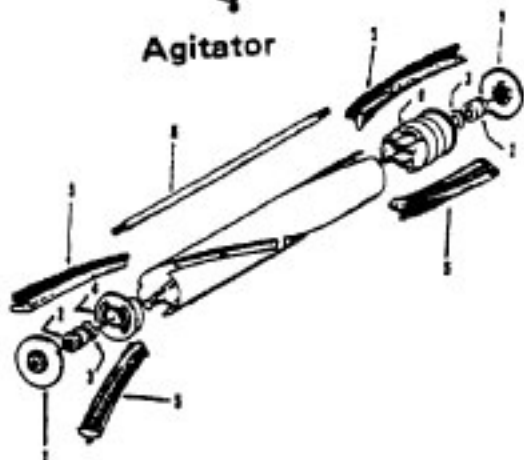

Agitator

Ref. No.	Part No.	Description
	48438189 A, C	Power Nozzle - LS - S3189, S3193, S3213
	48438057 D	Power Nozzle - MX - 4.5' Cord - S3245
	48438189 F	Power Nozzle - LZ - S3211, S3261, S3263, S3263-036, S3263-060, S3403, S3403-022
	48438190 G, J	Power Nozzle - LZ - S3209, S3419, S3425, S3425-022, S3425-032, S3425-060, S3403-022
	48438058 H	Power Nozzle - LZ - 4.5' Cord
1	46321005	Attachment Cord 4.5'- AG
	46321088	Cord - AG - 3.5
2	42252059 A, C,D, E, F, G,H	Body - LS
	42252174 I, J	Body - AAP
	51375042 A,B,C	Nameplate
	52125095 F	Nameplate
	52125088 G	Nameplate
	52125107 H	Nameplate
	52125113 I	Nameplate
	52125096 J	Nameplate
3	48416009	Agitator
2	163768	Strain Relief
5	34663003	Bracket
6	43482024	Nozzle Connector - LZ
7	12227	Insulated Terminal (2 Wire)
8	34112005	Seal
9	34337003	Seal
10	21447041	Screw
11	32175025	Wheel - AG
12	31523005	Wheel Shaft
13	42246120	Base Plate
14	21447007	Screw
15	34337004	Seal
16	42256090	Duct Cover
17	34123015	Duct Cover Seal
18	35276001	Detent Spring
19	43177073	Motor
20	35271001	Bracket - LH
21	38528011	Belt