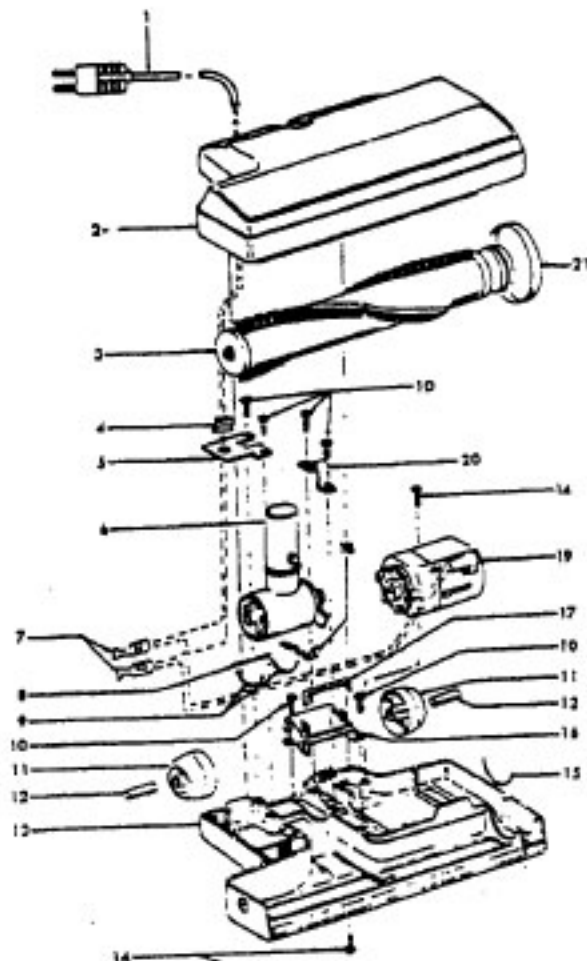

Agitator

Ref. No.	Part No.	Description
	48438189 A, C	Power Nozzle - LS - S3189, S3193, S3213
	48438057 D	Power Nozzle - MX - 4.5' Cord - S3245
	48438189 F	Power Nozzle - LZ - S3211, S3261, S3263, S3263-036, S3263-060, S3403, S3403-022
	48438190 G, J	Power Nozzle - LZ - S3209, S3419, S3425, S3425-022, S3425-032, S3425-060, S3403-022
	48438058 H	Power Nozzle - LZ - 4.5' Cord
1	46321005	Attachment Cord 4.5'- AG
	46321088	Cord - AG - 3.5
2	42252059 A, C,D, E, F, G,H	Body - LS
	42252174 I, J	Body - AAP
	51375042 A,B,C	Nameplate
	52125095 F	Nameplate
	52125088 G	Nameplate
	52125107 H	Nameplate
	52125113 I	Nameplate
	52125096 J	Nameplate
3	48416009	Agitator
2	163768	Strain Relief
5	34663003	Bracket
6	43482024	Nozzle Connector - LZ
7	12227	Insulated Terminal (2 Wire)
8	34112005	Seal
9	34337003	Seal
10	21447041	Screw
11	32175025	Wheel - AG
12	31523005	Wheel Shaft
13	42246120	Base Plate
14	21447007	Screw
15	34337004	Seal
16	42256090	Duct Cover
17	34123015	Duct Cover Seal
18	35276001	Detent Spring
19	43177073	Motor
20	35271001	Bracket - LH
21	38528011	Belt

Ref. No.	Part No.	Description
	48416009	Agitator
1	41435018	Thread Guard
2	43267002	Bearing
3	21347003	Spring Washer
4	36422001	End
5	48445017	Agitator Brush
6	160070	Shaft
8	38537002	End Pulley
9	41435021	Thread Guard