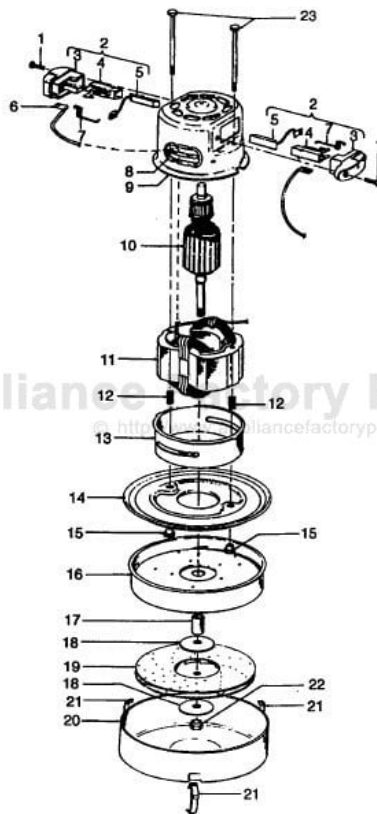

[Find Your HOOVER Vacuum Cleaner Parts - Select From 1456 Models](#)

----- Manual continues below part list -----