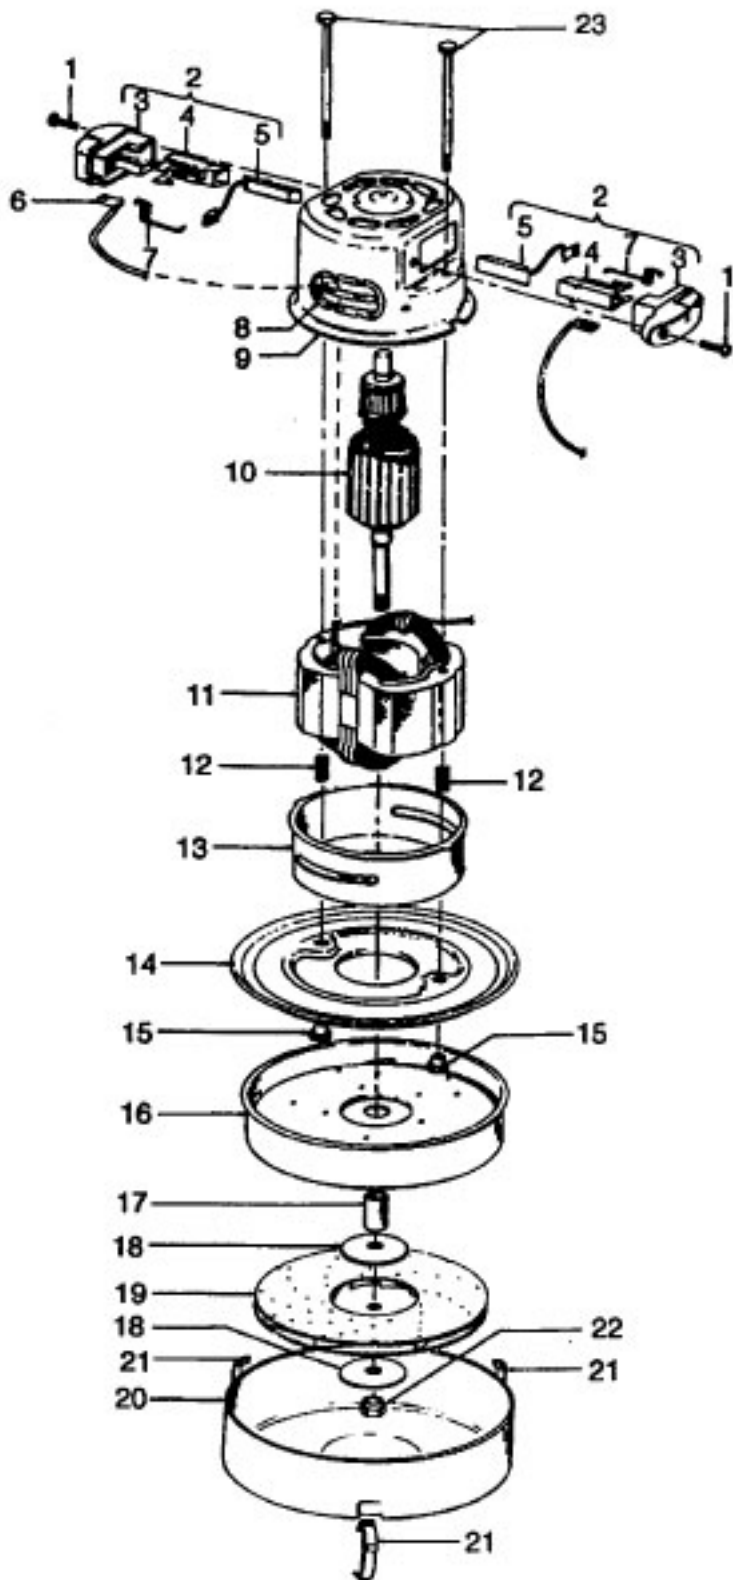

Motor - 43177017 (1.7)+

Models S3181, S3183, S3185, S3189, S3191

Ref. No.	Part No.	Description
1	21429406	Screw
2	47318008	Brush Carrier
3	167696AG	Brush Carrier
4	N/A	Brush Holder - Use Brush Carrier It. 2
5	167681	Carbon Brush
6	27666551	Terminal
7	38353604	Spring
8	169702BZ	Bushing
9	169707	Upper Housing
10	44765153	Armature
11	45311021	Field Coil
12	167721FW	Spring
13	41823002	Lower Housing
14	169713FW	Mounting Plate
15	167695EF	Nut
16	169712	Interstage
17	31742010	Spacer
18	21312774	Washer
19	43566006	Fan
20	37218005	Diffuser
21	34786002	Spring Clip
22	33426001	Nut
23	33421004	Bolt