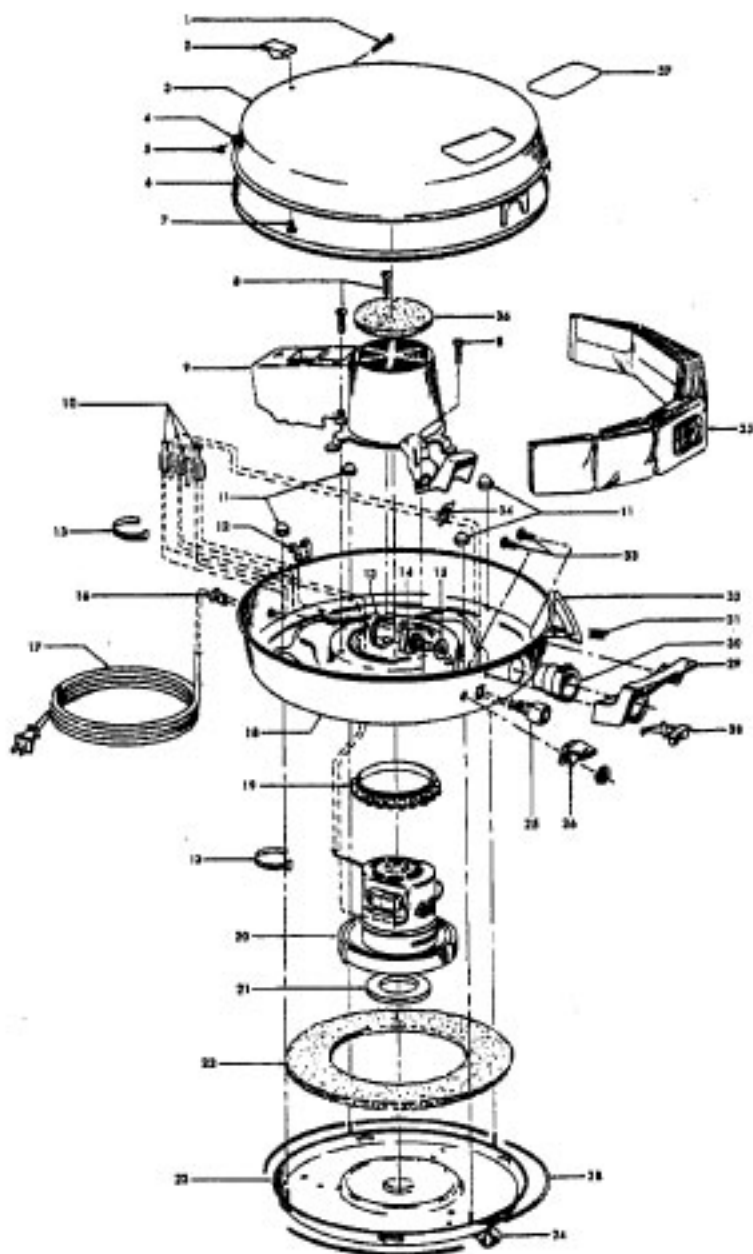

----- Manual continues below part list -----

Available Replacement Parts for HOOVER S3191

H-43414073	Floor brush.
H-43414064	DUSTING BRUSH (ONE PEICE)
HR-5000	EXTENSION TUBE

Ref. No.	Part No.	Description
1	47938	Hinge Pin
2	170362JM	Cord Clip
3	42211354	Upper Shell - LB
4	35214004	Hinge Leaf - Upper
	48123AV	Lock Ring
6	170361JM	Furniture Guard
7	21447017	Screw
8	17001FW	Screw
9	170377JM	Motor Cover
10	48969	Wire Nut
11	21851003	Nut
12	170348AW	Hinge Leaf - Lower
13	27479307	Wire Tie
14	28212026	Switch
15	31324001	Spacer
16	27482301	Strain Relief
17	46363195	Cord
18	42213210	Intermediate Shell - LU
19	169293	Resilient Mount - Upper
20	43177017	Motor - 1.7
21	31178015	Compression Pad
22	31178012	Muffler
23	41421326	Bottom Pan - LU
24	23737202	Caster Wheel
25	46326096	Receptacle
26	38424001	Pedal - JM
28	36151012	Latch
29	39457009	Handle - LU
30	170352AG	Bag Collar Connector
31	48512FW	Spring
32	16439JX	Latch
33	21447024	Screw
34	34723001	Retainer Clip
35	4010009H	Throw Away Bag (3 Pk.)
36	170332BZ	Filter
37	52125054	Nameplate
38	34111002	Gasket
	56513130	Owner Manual
	58185091	Carton
	58347002	Top Support
	58343015	Bottom Support