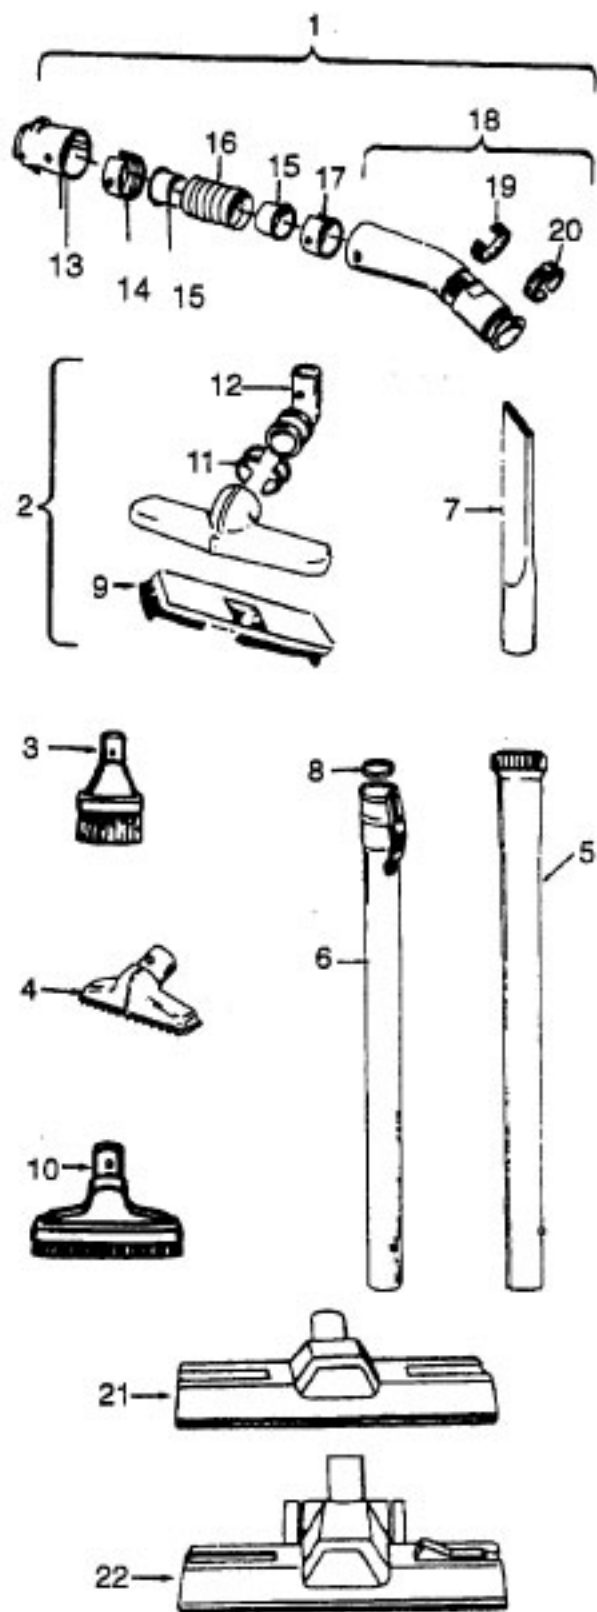

Cleaning Tools

Spirit & Celebrity

Ref. No.	Part No.	Description
1	43434191	Hose - JM - S/C - 6"Wire - Celebrity
	43434155	Hose - JM - S/C - 6"Wire - Spirit
	43434013	Hose Assem. - Stretch (not pictured)
	43434065	Hose - JM - 6"Wire - Spirit
	43434130	Hose - JM - 7.5" Molded - Spirit
	43434131	Hose - AAP - 7.5' - Molded - Spirit
	43434125	Hose - AAP - S/C - 7' - Molded - Spirit
	43434126	Hose - AAV - S/C - 6' - Molded - Spirit
	43434231	Hose - AAP - 6' - Molded - Spirit
	43434233	Hose - AG/ABX 6" Molded - Sprint
2	43414072	Floor Brush - JM
	43414073	Floor Brush - AG
3	43414064	Dusting Brush - AG
4	43414057	Furniture Nozzle - AAP
	38614020	Furniture Nozzle - JM - 1 Pc.
	38614024	Furniture Nozzle - AG - 1 Pc.
5	43453037	Extension Tube - Poly - 20 - JM
	3863801P	Extension Tube - Poly - AG
6	43453052	Extension Tube - 20 - AX
7	38617017	Crevice Tool - AG
8	12845JM	Gasket
9	48447001	Brush Back
10	43414015	Furniture Brush - JM
	43414016	Furniture Brush - AG
11	33712007	Split Ring
12	38644020	Swivel Connector - AG
	38644040	Swivel Connector - AAP
13	32855003	Hose Connector - Celeb.
	38638017	Hose Connector - AAP - Molded Hose
	38638019	Hose Connection - AAP
	38638039	Hose Connector - AG - Molded Hose
14	12615BZ	Collar (All Wire Hoses)
	38671011	Collar (Molded Hoses)
15	32156010	Sleeve (All Hoses)
16	38671029	Hose - 6' - AAV - Molded
	38671033	Hose - 6' - ABX - Molded
17	36116006	Collar (All Wire Hoses)
	36171025	Collar (Molded Hoses)
18	43488044	Hose Grip - AAP - S/C
	43488066	Hose Grip - AG
19	38711006	Suction Control Ring - JM
	38711007	Suction Control Ring - MV
20	36153009	Latch Ring - AG
21	43414139	Rug & Floor Nozzle - AAP - (P - 188)
	0M114169	Rug & Floor Nozzle - ABE - (P - 188)
22	43414101	Rug & Floor Nozzle - DLX - (P - 188)