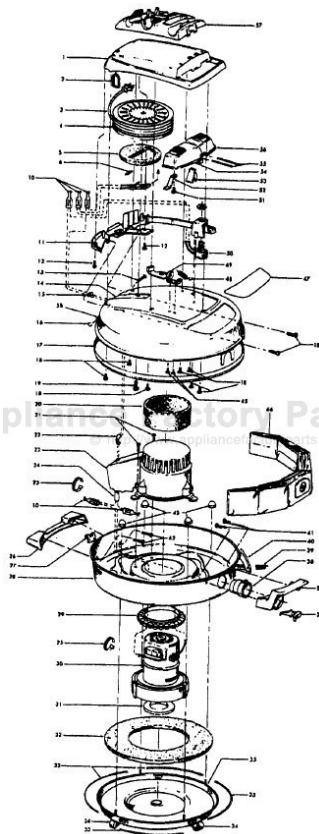

[Find Your HOOVER Vacuum Cleaner Parts - Select From 1456 Models](#)

----- Manual continues below part list -----