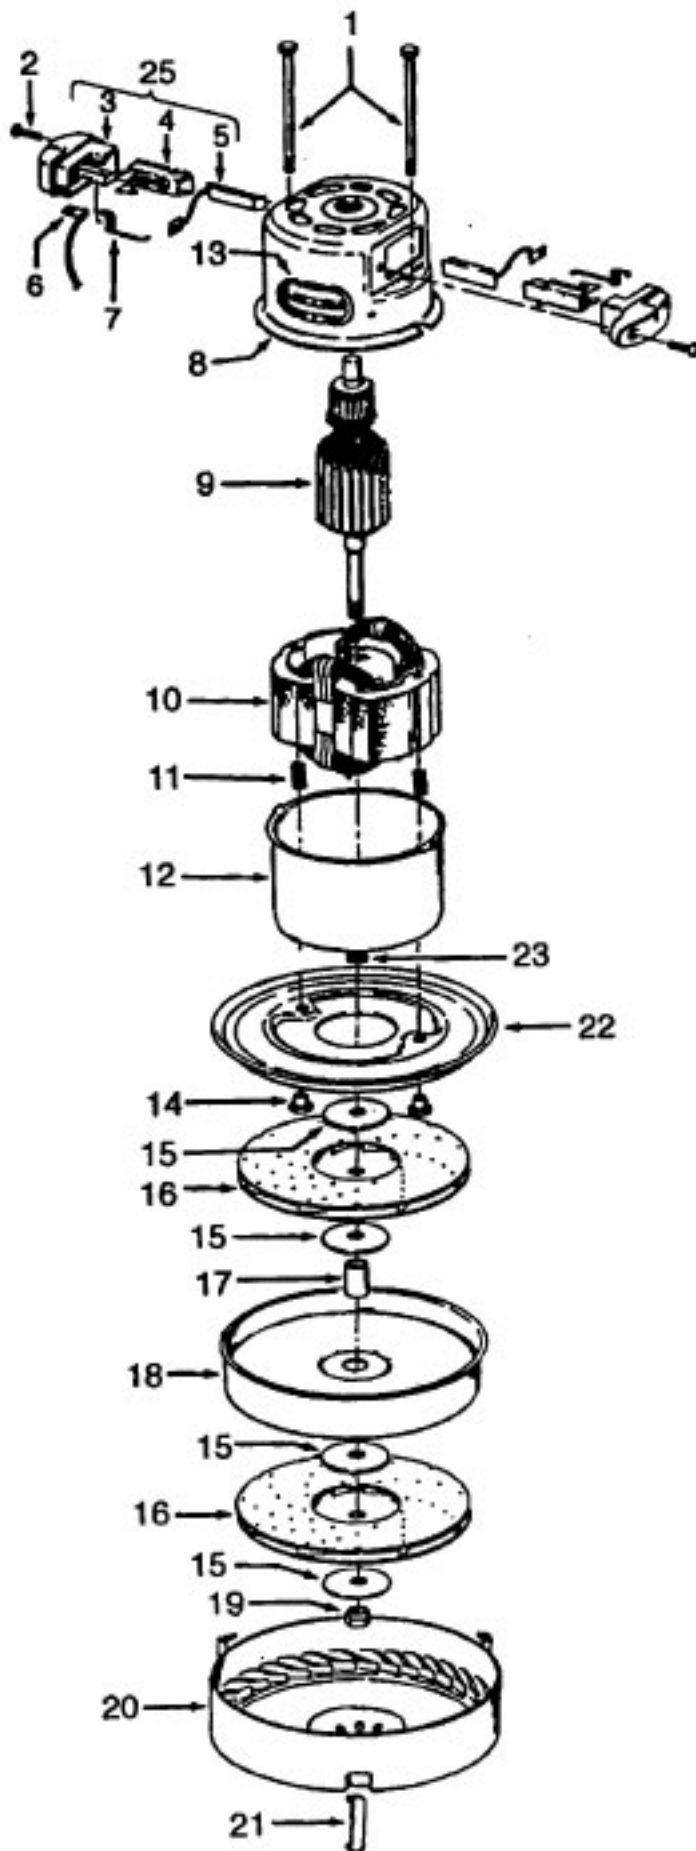

Celebrity Motor

Models S3129, S3137, S3171, S3187, S3193,
S3195, S3199, S3201, S3219, S3237, S3239

Motor - 2 Speed 43577093 (3.7)
Motor - 43577101 (2.6)

Ref. No.	Part No.	Description
	43577101	Motor - (2.6) S3129, S3137, S3171, S3187, S3193, S3195, S3219
	43577093	Motor Comp. - (3.7) S3199, S3201, S3237, S3239
1	12022	Field Bolt
2	21429406	Screw
3	168038	Brush Carrier
4	168506--	Brush Holder
5	167679	Carbon Brush
6	27666551	Terminal
7	38353004	Spring
8	169706	Motor Housing - Upper
9	44765078	Armature (2.6)
	44765106	Armature (3.7)
10	45311017	Field Coll (2.6)
	45311018	Field Coll (3.7) 2-Speed
11	167721FW	Spring (3.7)
	38311016	Spring (2.6)
12	41823001	Motor Housing - Lower
13	169702BZ	Bushing
14	167695EF	Nut
15	21312774	Washer
16	43566006	Fan
17	31732003	Spacer
18	169712	Interstage
19	33426001	Nut
20	37218005	Diffuser
21	34786002	Spring Clip
22	169713FW	Mounting Plate
23	31148002	Spacer
25	168506	Brush Carrier Assm.