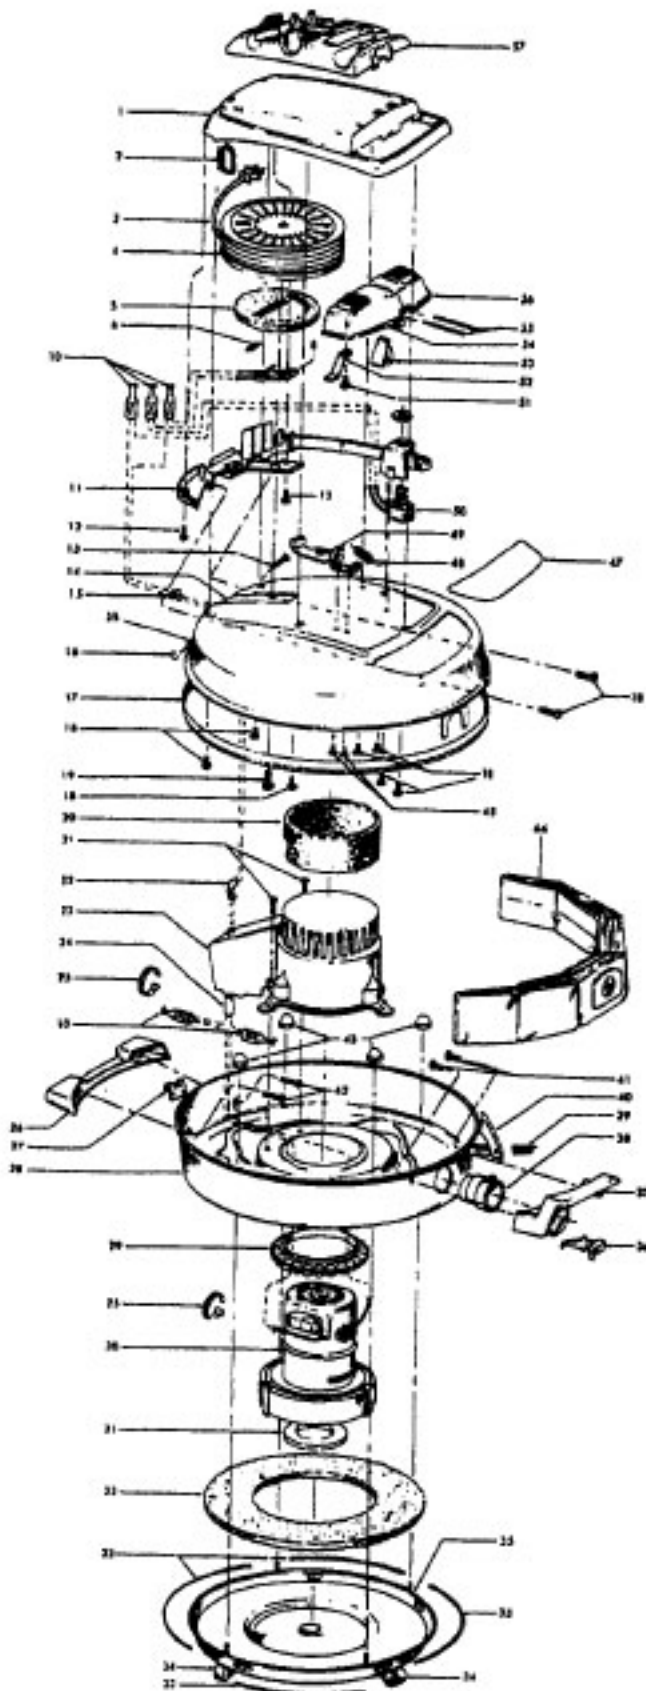

----- Manual continues below part list -----

Available Replacement Parts for HOOVER S3187

H-4010009H	PAPER BAG, 3 PK
H-43414073	Floor brush.
H-43414064	DUSTING BRUSH (ONE PEICE)
HR-5000	EXTENSION TUBE

Ref. No.	Part No.	Description
1	37215124	Cord Reel Cover - KX
2	36218014	Cord Guide - LZ
3	46363224	Attach. Cord - AAP - 20
4	46831106	Cord Reel - AAP
5	31193010	Seal
6	21366004	Speed Nut
8	47348045	Brush Block
10	48969	Wire Nut
11	37215133	Cover Plate - KX
12	21447003	Screw
13	47938	Hinge Pin
14	42211302	Upper Shell - KX
15	27482120	Strain Relief
16	48123AV	Lock Ring
17	170361JM	Furniture Guard
18	21447014	Screw
19	21447003	Screw
20	38764006	Filter
21	17001FW	Screw
22	27482227	Strain Relief
23	37196060	Motor Cover - JM
24	46311142	Pigtail Cord
25	27479307	Wire Tie
26	36921008	Rest Pad - JR
27	170348AW	Hinge Leaf - Lower
28	42213354	Intermediate Shell - JR
29	169293	Resilient Mount - Upper
30	43577101	Motor - 2.6 - (P-90)
31	31178015	Compression Pad
32	31178012	Muffler
33	34111002	Gasket
34	23737202	Caster Wheel
35	41421109	Bottom Pan - JR
36	36151012	Latch
37	39457006	Handle
38	170352AG	Bag Collar Connector
39	48512FW	Spring
40	16439JX	Latch
41	21447024	Screw
42	21447014	Screw
43	21851003	Nut
44	4010009H	Throw Away Bag - 3 Pk.
45	38198	Screw
47	52125058	Nameplate
48	38332001	Spring
49	43138024	Brake Assm. w/Pad
50	28212008	Switch
51	21447017	Screw
52	34661007	Cam
53	34783003	Spring
54	38433060	Brake Pedal
55	31514004	Shaft
56	38433047	Switch Pedal
57	36433034	Tool Rack - KX
58	35214004	Hinge Leaf - Upper