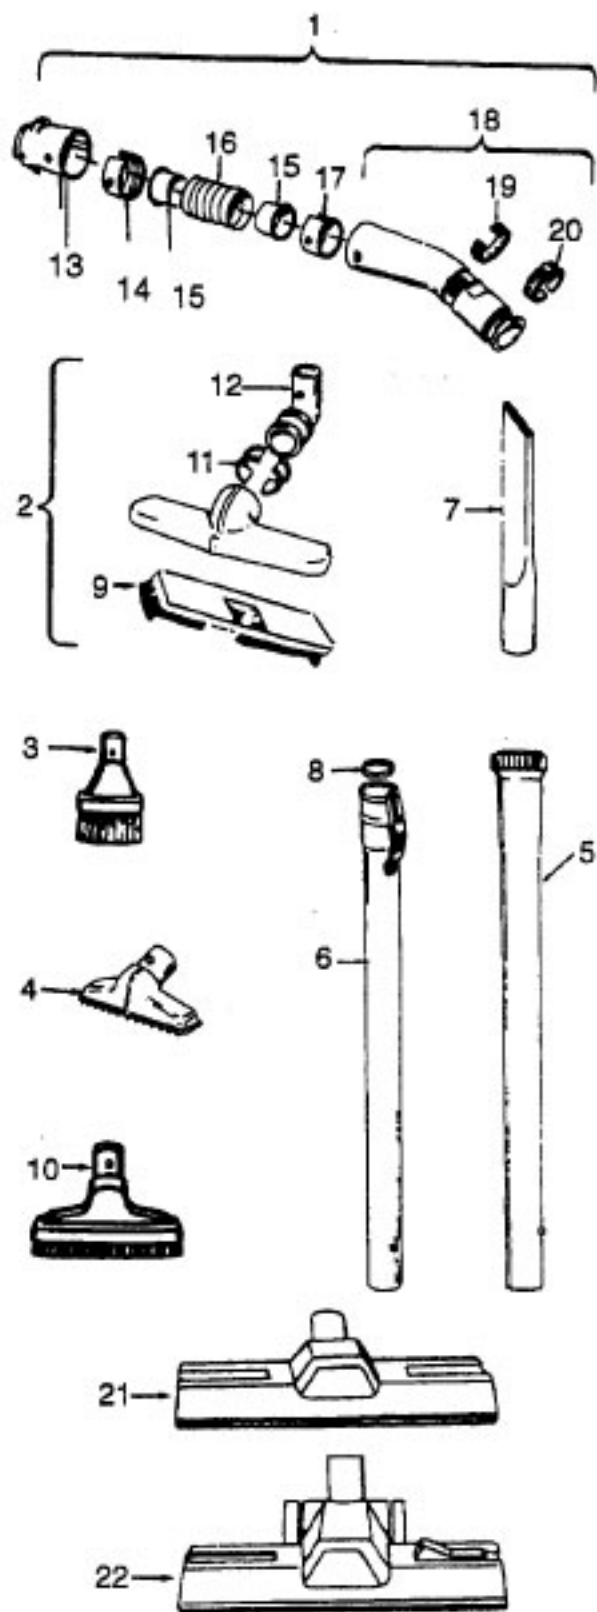

Cleaning Tools

Spirit & Celebrity

Ref. No.	Part No.	Description
1	43434191	Hose - JM - S/C - 6"Wire - Celebrity
	43434155	Hose - JM - S/C - 6"Wire - Spirit
	43434013	Hose Assem. - Stretch (not pictured)
	43434065	Hose - JM - 6"Wire - Spirit
	43434130	Hose - JM - 7.5'Molded - Spirit
	43434131	Hose - AAP - 7.5'- Molded - Spirit
	43434125	Hose - AAP - S/C - 7'- Molded - Spirit
	43434126	Hose - AAV - S/C - 6'- Molded - Spirit
	43434231	Hose - AAP - 6'- Molded - Spirit
	43434233	Hose - AG/ABX 6'Molded - Sprint
2	43414072	Floor Brush - JM
	43414073	Floor Brush - AG
3	43414064	Dusting Brush - AG
4	43414057	Furniture Nozzle - AAP
	38614020	Furniture Nozzle - JM - 1 Pc.
	38614024	Furniture Nozzle - AG - 1 Pc.
5	43453037	Extension Tube - Poly - 20 - JM
	3863801P	Extension Tube - Poly - AG
6	43453052	Extension Tube - 20 - AX
7	38617017	Crevice Tool - AG
8	12845JM	Gasket
9	48447001	Brush Back
10	43414015	Furniture Brush - JM
	43414016	Furniture Brush - AG
11	33712007	Split Ring
12	38644020	Swivel Connector - AG
	38644040	Swivel Connector - AAP
13	32855003	Hose Connector - Celeb.
	38638017	Hose Connector - AAP - Molded Hose
	38638019	Hose Connection - AAP
	38638039	Hose Connector - AG - Molded Hose
14	12615BZ	Collar (All Wire Hoses)
	38671011	Collar (Molded Hoses)
15	32156010	Sleeve (All Hoses)
16	38671029	Hose - 6'- AAV - Molded
	38671033	Hose - 6'- ABX - Molded
17	36116006	Collar (All Wire Hoses)
	36171025	Collar (Molded Hose)
18	43488044	Hose Grip -AAP -S/C
	43488066	Hose Grip - AG
19	38711006	Suction Control Ring - JM
	38711007	Suction Control Ring - MV
20	36153009	Latch Ring - AG
21	43414139	Rug & Floor Nozzle - AAP - (P - 188)
	0M114169	Rug & Floor Nozzle - ABE - (P - 188)
22	43414101	Rug & Floor Nozzle - DLX - (P - 188)