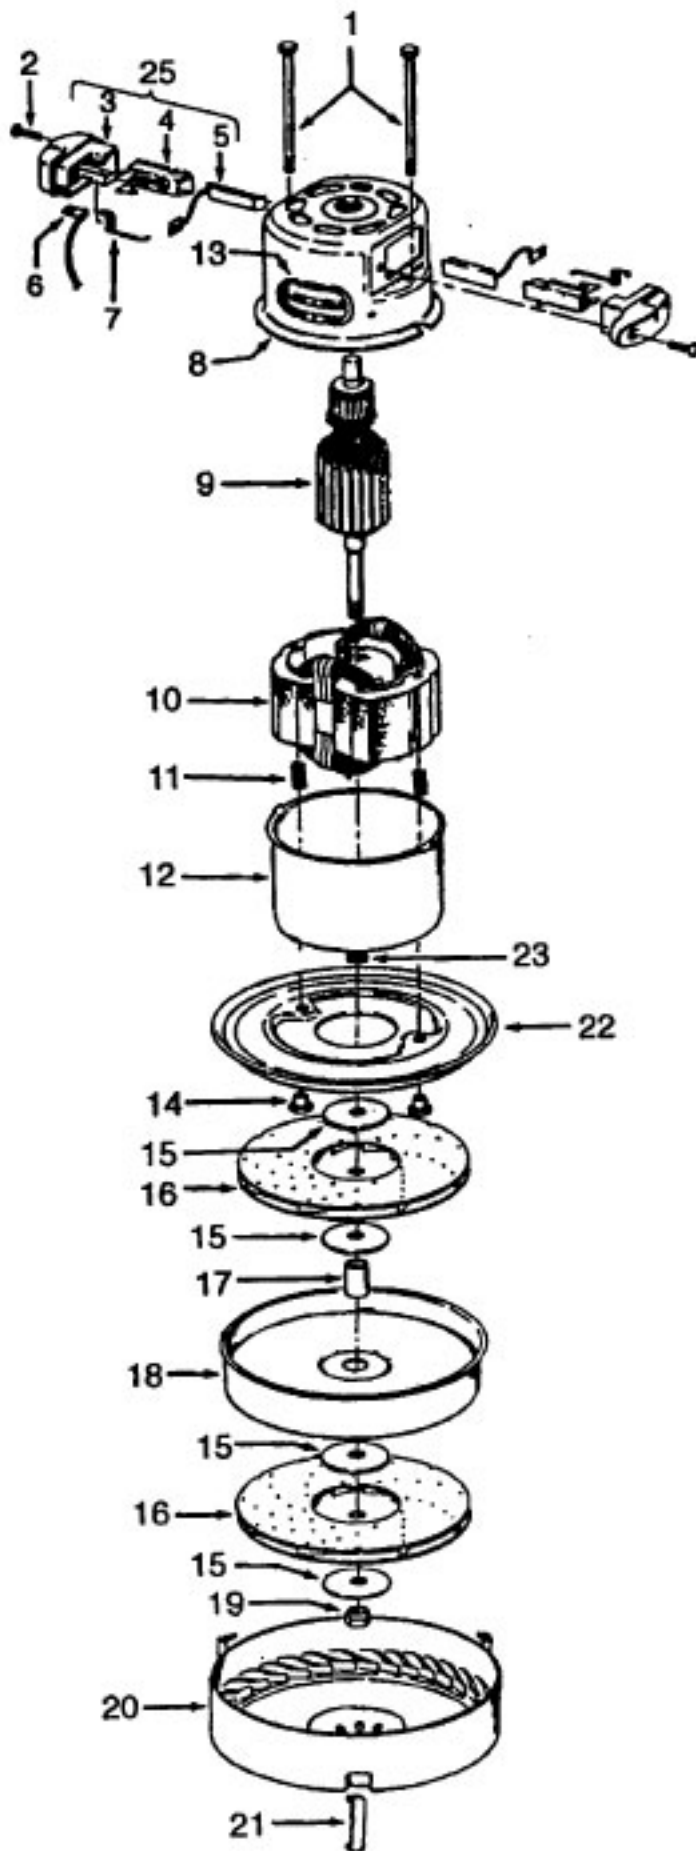

Celebrity Motor

Models S3129, S3137, S3171, S3187, S3193,
S3195, S3199, S3201, S3219, S3237, S3239

Motor - 2 Speed 43577093 (3.7)
Motor - 43577101 (2.6)

Ref. No.	Part No.	Description
	43577101	Motor - (2.6) S3129, S3137, S3171, S3187, S3193, S3195, S3219
	43577093	Motor Comp. - (3.7) S3199, S3201, S3237, S3239
1	12022	Field Bolt
2	21429406	Screw
3	168038	Brush Carrier
4	168506-	Brush Holder
5	167679	Carbon Brush
6	27666551	Terminal
7	38353004	Spring
8	169706	Motor Housing - Upper
9	44765078	Armature (2.6)
	44765106	Armature (3.7)
10	45311017	Field Coll (2.6)
	45311018	Field Coll (3.7) 2-Speed
11	167721FW	Spring (3.7)
	38311016	Spring (2.6)
12	41823001	Motor Housing - Lower
13	169702BZ	Bushing
14	167695EF	Nut
15	21312774	Washer
16	43566006	Fan
17	31732003	Spacer
18	169712	Interstage
19	33426001	Nut
20	37218005	Diffuser
21	34786002	Spring Clip
22	169713FW	Mounting Plate
23	31148002	Spacer
25	168506	Brush Carrier Assm.