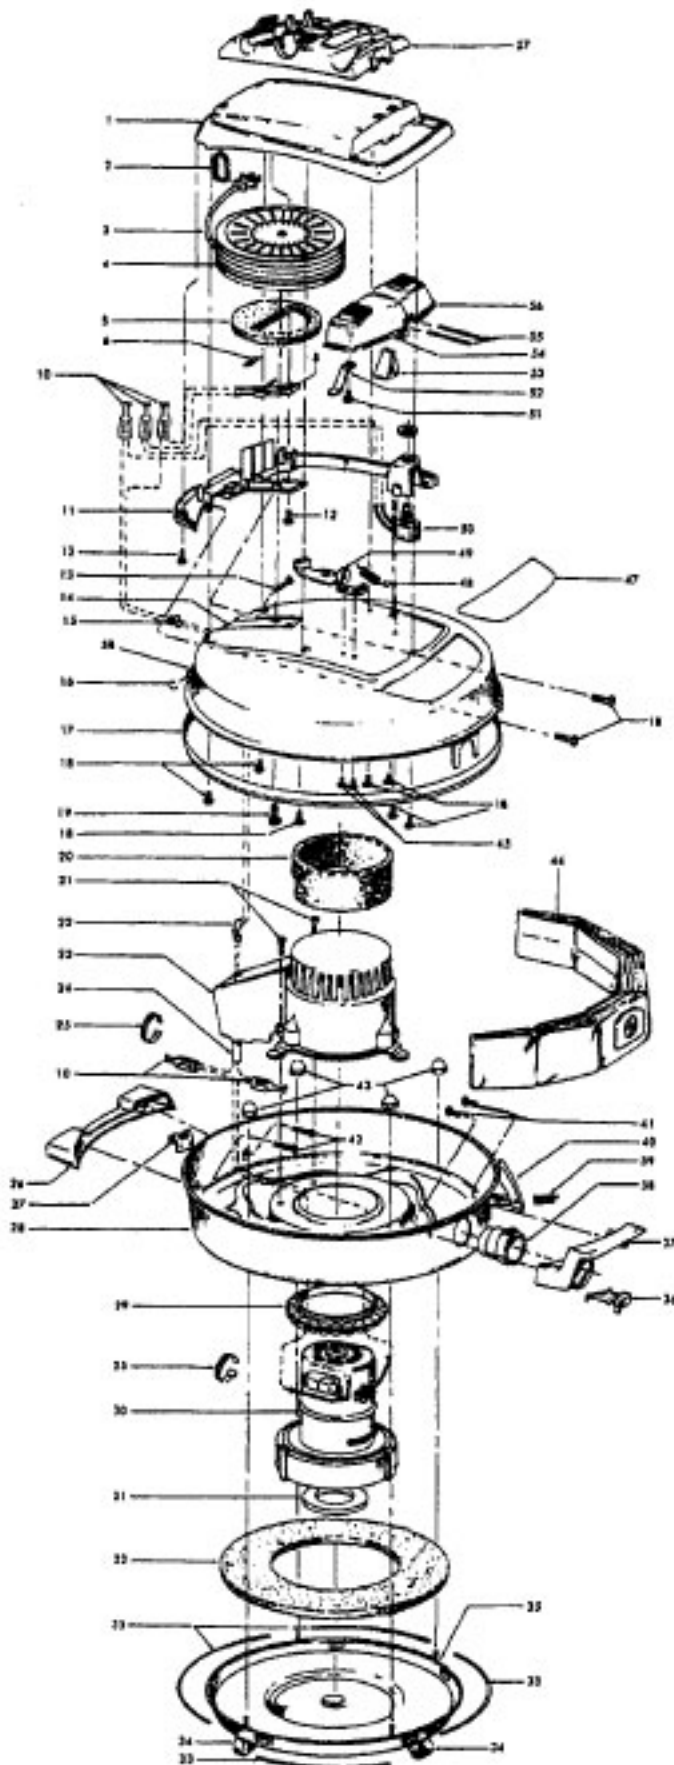

Ref. No.	Part No.	Description
1	37215124	Cord Reel Cover - KX
2	36218014	Cord Guide - LZ
3	46363224	Attach. Cord - AAP - 20
4	46831106	Cord Reel - AAP
5	31193010	Seal
6	21366004	Speed Nut
8	47348045	Brush Block
10	48969	Wire Nut
11	37215133	Cover Plate - KX
12	21447003	Screw
13	47938	Hinge Pin
14	42211302	Upper Shell - KX
15	27482120	Strain Relief
16	48123AV	Lock Ring
17	170361JM	Furniture Guard
18	21447014	Screw
19	21447003	Screw
20	38764006	Filter
21	17001FW	Screw
22	27482227	Strain Relief
23	37196060	Motor Cover - JM
24	46311142	Pigtail Cord
25	27479307	Wire Tie
26	36921008	Rest Pad - LU
27	170348AW	Hinge Leaf - Lower
28	42213354	Intermediate Shell - MD
29	169293	Resilient Mount - Upper
30	43577074	Motor - 3.7 - (P-129)
31	31178015	Compression Pad
32	31178012	Muffler
33	34111002	Gasket
34	23737202	Caster Wheel
35	41421109	Bottom Pan - MD
36	36151012	Latch
37	39457006	Handle
38	170352AG	Bag Collar Connector
39	48512FW	Spring
40	16439EW	Latch
41	21447078	Screw
42	21447014	Screw
43	21851003	Nut
44	4010009H	Throw Away Bag - 3 Pk.
45	38198	Screw
47	52125079	Nameplate
48	38332001	Spring
49	43138024	Brake Assm. w/Pad
50	28212008	Switch
51	21447017	Screw
52	34661007	Cam
53	34783003	Spring
54	38433061	Brake Pedal - MD
55	31514004	Shaft
56	38433047	Switch Pedal - MD
57	36433034	Tool Rack - KX
58	35214004	Hinge Leaf - Upper

Motor

Model S3187-030, S3195-030

Ref. No.	Part No.	Description
	43577074	Motor Comp.
1	12022-	Field Bolt
2	21429406	Screw
3	168038AG	Brush Carrier
4	168506	Brush Holder
5	167679	Carbon Brush
6	27666551	Terminal
7	38353004	Spring
8	169706	Motor Housing - Upper
9	44765106	Armature
10	45311022	Field Coil
11	167721FW	Spring
12	41823001	Motor Housing - Lower
13	169702BZ	Bushing
14	167695EF	Washer
15	21312774	Washer
16	43566006	Fan
17	31732003	Spacer
18	169712	Interstage
19	33426001	Nut
20	37218005	Diffuser
21	34786002	Spring Clip
22	169713FW	Mounting Plate
23	31148002	Spacer
25	168506	Brush Carrier Assm.