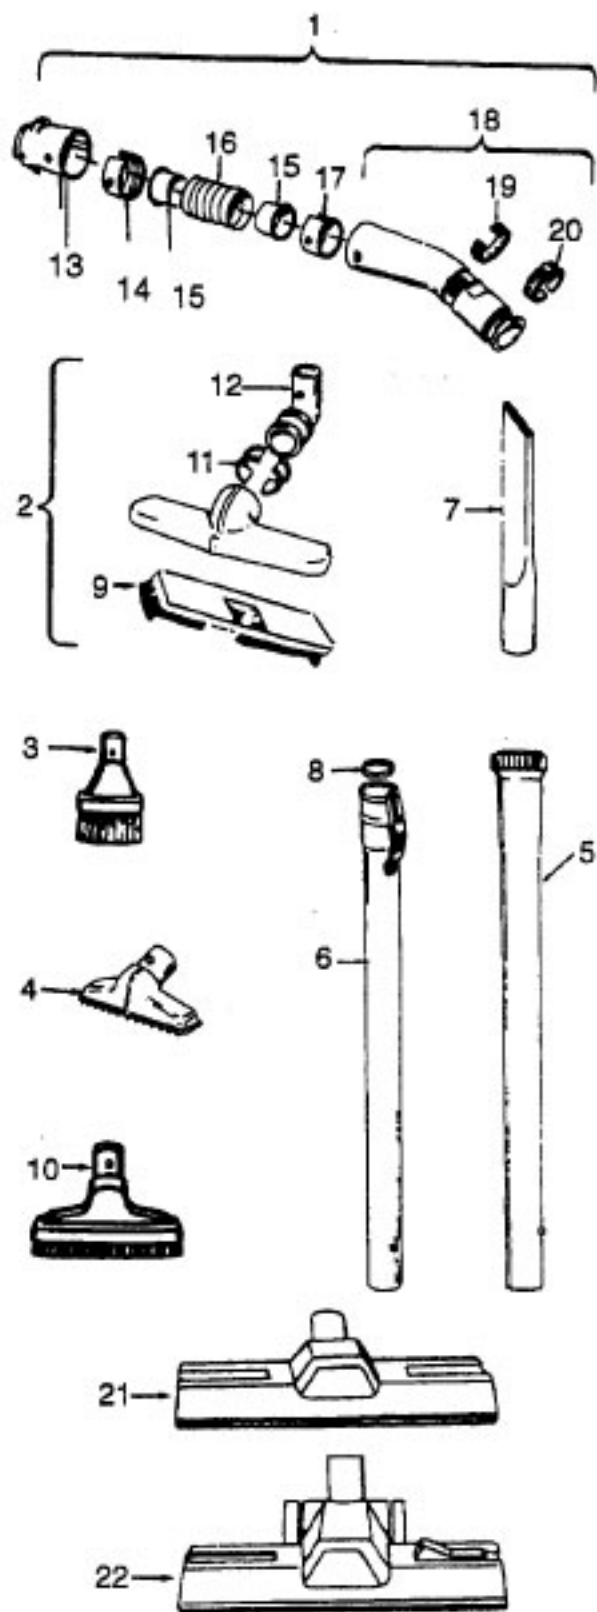

Ref. No.	Part No.	Description
1	37215124	Cord Reel Cover - KX
2	36218014	Cord Guide - LZ
3	46363224	Attach. Cord - AAP - 20
4	46831106	Cord Reel - AAP
5	31193010	Seal
6	21366004	Speed Nut
8	47348045	Brush Block
10	48969	Wire Nut
11	37215133	Cover Plate - KX
12	21447003	Screw
13	47938	Hinge Pin
14	42211302	Upper Shell - KX
15	27482120	Strain Relief
16	48123AV	Lock Ring
17	170361JM	Furniture Guard
18	21447014	Screw
19	21447003	Screw
20	38764006	Filter
21	17001FW	Screw
22	27482227	Strain Relief
23	37196060	Motor Cover - JM
24	46311142	Pigtail Cord
25	27479307	Wire Tie
26	36921008	Rest Pad - LU
27	170348AW	Hinge Leaf - Lower
28	42213354	Intermediate Shell - MD
29	169293	Resilient Mount - Upper
30	43577074	Motor - 3.7 - (P-129)
31	31178015	Compression Pad
32	31178012	Muffler
33	34111002	Gasket
34	23737202	Caster Wheel
35	41421109	Bottom Pan - MD
36	36151012	Latch
37	39457006	Handle
38	170352AG	Bag Collar Connector
39	48512FW	Spring
40	16439EW	Latch
41	21447078	Screw
42	21447014	Screw
43	21851003	Nut
44	4010009H	Throw Away Bag - 3 Pk.
45	38198	Screw
47	52125079	Nameplate
48	38332001	Spring
49	43138024	Brake Assm. w/Pad
50	28212008	Switch
51	21447017	Screw
52	34661007	Cam
53	34783003	Spring
54	38433061	Brake Pedal - MD
55	31514004	Shaft
56	38433047	Switch Pedal - MD
57	36433034	Tool Rack - KX
58	35214004	Hinge Leaf - Upper

# Motor

Model S3187-030, S3195-030

Ref. No.	Part No.	Description
	43577074	Motor Comp.
1	12022-	Field Bolt
2	21429406	Screw
3	168038AG	Brush Carrier
4	168506	Brush Holder
5	167679	Carbon Brush
6	27666551	Terminal
7	38353004	Spring
8	169706	Motor Housing - Upper
9	44765106	Armature
10	45311022	Field Coil
11	167721FW	Spring
12	41823001	Motor Housing - Lower
13	169702BZ	Bushing
14	167695EF	Washer
15	21312774	Washer
16	43566006	Fan
17	31732003	Spacer
18	169712	Interstage
19	33426001	Nut
20	37218005	Diffuser
21	34786002	Spring Clip
22	169713FW	Mounting Plate
23	31148002	Spacer
25	168506	Brush Carrier Assm.