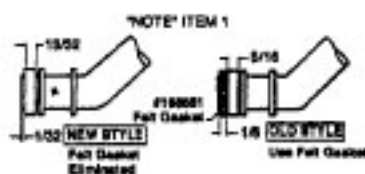

Rug & Floor Nozzle

Models S3183, S3187, S3187-030, S3203, S3205, S3207, S3215, S3241, S3247, S3257, S3259, S3289, S3291, S3299, S3299-031, S3401

A	48476026	Rug & Floor Nozzle - AAP - S3205, S3299, S3299-031 (Replaced by 43414101 +)
1	43463012	Connector Tube
2	13267	Felt Gasket
3	38615156	Nozzle Body - JM - S3299
4	13259PH	Litter Picker
5	15963FW	Spring
6	13261AY	Rib Shoe
7	16184	Brush Back
8	161413	Tube Retainer
9	31524005	Roller Shaft
10	42246002	Bottom Plate
11	12955	Screw
12	13157AG	Roller
B	43414105	Rug & Floor Nozzle - AAP - S3183, S3203, S3215, S3241, S3247, S3289, S3291, S3401 (Replaced by 43414121)
1	166652JM	Nozzle Tube (See Note)
2	166651	Gasket
3	43414089	Nozzle Body - JM
4	166646	Brush Retainer
5	166650AY	Tube Clamp
6	166648AW	Screw
7	166649FW	Spring
8	166656	Brush Back
C	48476064	Rug & Floor Nozzle - AAP - S3187, S3187-030 (Replaced by 43414101)
	48476066	Rug & Floor Nozzle - JM - S3207, S3257 (Replaced by 43414101)
	43414101	Rug & Floor Nozzle - MX - S3259
1	34113001	Foam Seal
2	169241AW	Washer
3	169239JR	Wheel
	169239AG	Wheel - S3207
4	13730	Lock Ring
5	169242	Wheel Cover
6	38615161	Nozzle Body - JM
7	34112001	Foam Seal
8	34223002	Felt Seal
9	169250AG	Brush Housing
10	169253AY	Rib Shoe
11	169256	Brush Back
12	169247JR	Furniture Guard
	169247JM	Furniture Guard - S3207, S3257
13	169251	Gasket
14	169538	Bottom Plate
15	21481464	Screw
16	21481465	Screw
17	169243AG	Roller
18	21312758	Washer
19	169244AW	Roller Shaft
20	24735081	Lock Ring
21	166649FW	Spring
22	34513001	Foam Seal - L.H.
23	34513002	Foam Seal - R.H.
24	169240AY	Wheel Shaft
25	169249JM	Connector Tube
26	34122006	Seal
27	169254JM	Control Knob