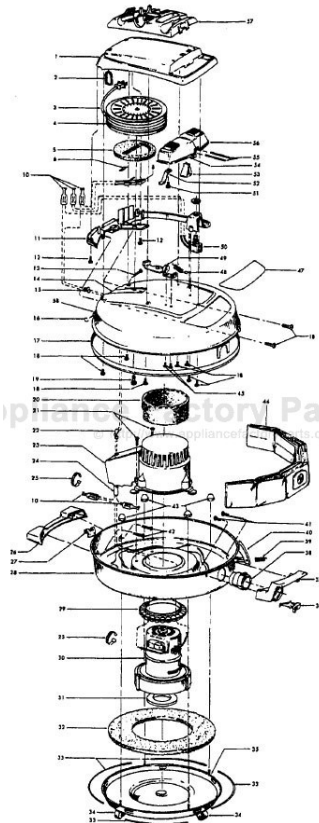

[Find Your HOOVER Vacuum Cleaner Parts - Select From 1456 Models](#)

----- Manual continues below part list -----