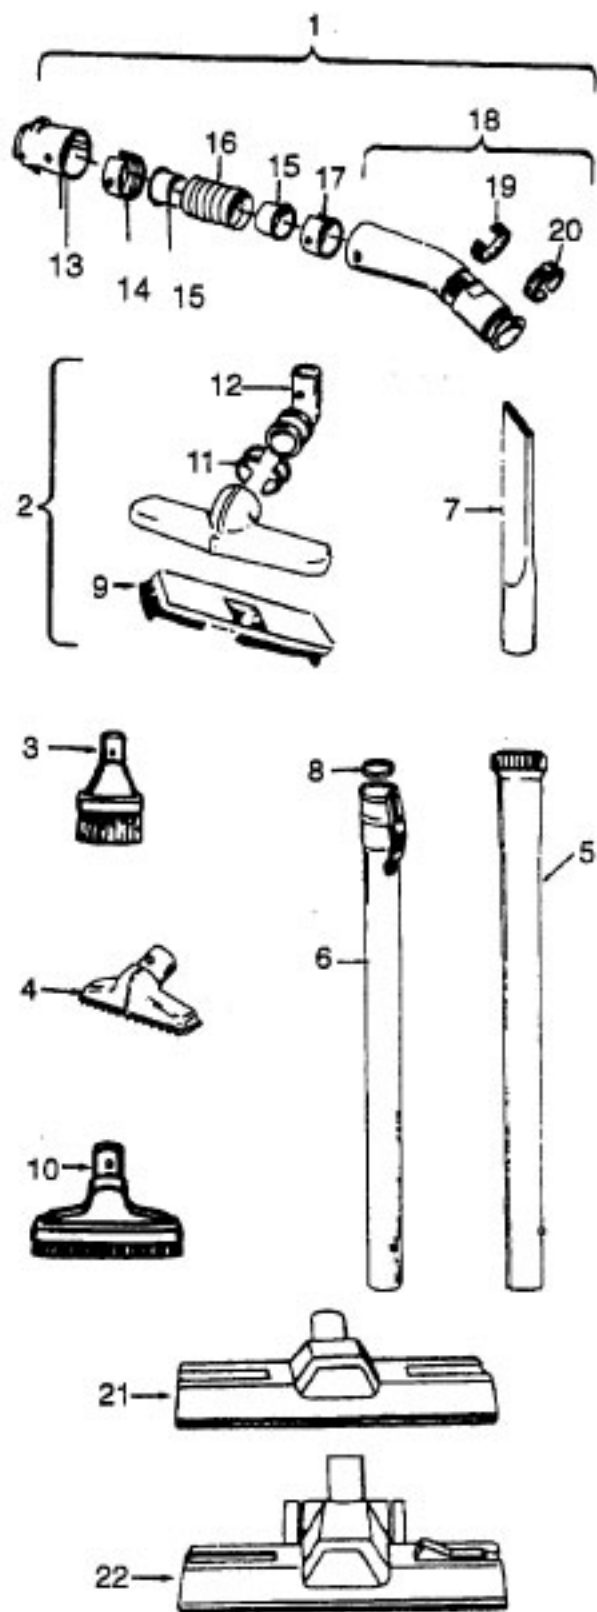

Cleaning Tools

Spirit & Celebrity

Ref. No.	Part No.	Description
1	43434191	Hose - JM - S/C - 6"Wire - Celebrity
	43434155	Hose - JM - S/C - 6"Wire - Spirit
	43434013	Hose Assem. - Stretch (not pictured)
	43434065	Hose - JM - 6"Wire - Spirit
	43434130	Hose - JM - 7.5" Molded - Spirit
	43434131	Hose - AAP - 7.5' - Molded - Spirit
	43434125	Hose - AAP - S/C - 7' - Molded - Spirit
	43434126	Hose - AAV - S/C - 6' - Molded - Spirit
	43434231	Hose - AAP - 6' - Molded - Spirit
	43434233	Hose - AG/ABX 6" Molded - Sprint
2	43414072	Floor Brush - JM
	43414073	Floor Brush - AG
3	43414064	Dusting Brush - AG
4	43414057	Furniture Nozzle - AAP
	38614020	Furniture Nozzle - JM - 1 Pc.
5	38614024	Furniture Nozzle - AG - 1 Pc.
	43453037	Extension Tube - Poly - 20 - JM
6	3863801P	Extension Tube - Poly - AG
	43453052	Extension Tube - 20 - AX
7	38617017	Crevice Tool - AG
8	12845JM	Gasket
9	48447001	Brush Back
10	43414015	Furniture Brush - JM
	43414016	Furniture Brush - AG
11	33712007	Split Ring
12	38644020	Swivel Connector - AG
	38644040	Swivel Connector - AAP
13	32855003	Hose Connector - Celeb.
	38638017	Hose Connector - AAP - Molded Hose
	38638019	Hose Connection - AAP
	38638039	Hose Connector - AG - Molded Hose
14	12615BZ	Collar (All Wire Hoses)
	38671011	Collar (Molded Hoses)
15	32156010	Sleeve (All Hoses)
16	38671029	Hose - 6' - AAV - Molded
	38671033	Hose - 6' - ABX - Molded
17	36116006	Collar (All Wire Hoses)
	36171025	Collar (Molded Hose)
18	43488044	Hose Grip - AAP - S/C
	43488066	Hose Grip - AG
19	38711006	Suction Control Ring - JM
	38711007	Suction Control Ring - MV
20	36153009	Latch Ring - AG
21	43414139	Rug & Floor Nozzle - AAP - (P - 188)
	0M114169	Rug & Floor Nozzle - ABE - (P - 188)
22	43414101	Rug & Floor Nozzle - DLX - (P - 188)