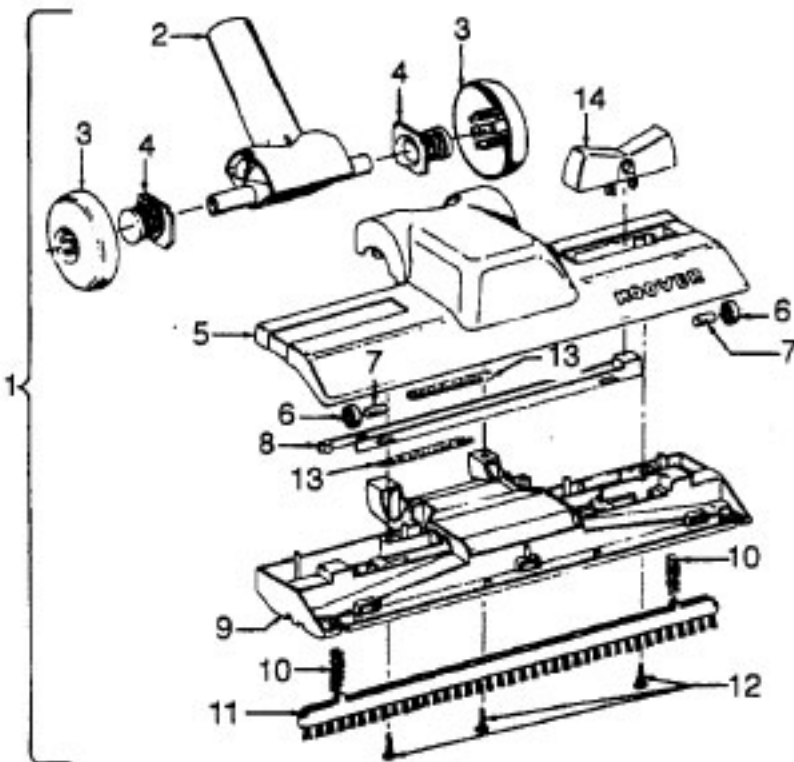

Rug & Floor Nozzle

Ref. No.	Part No.	Description
1	43414121	Standard Rug & Floor Nozzle Assem. - AAP
	43414139	Standard Rug & Floor Nozzle Assem. - AAP
	43414140	Standard Rug & Floor Nozzle Assem. - ABE (S3393-020, S3521)
	0M114169	Standard Rug & Floor Nozzle - ABX - S1221, S1315, S1337, S3393-040
	43414170	Standard Rug & Floor Nozzle AG - S1339, S3547
2	43414172	Standard Rug & Floor Nozzle - AG
	38646039	Nozzle Tube - AG
3	38615153	Rug & Floor Nozzle - AAP
	38615182	Rug & Floor Nozzle - ABE S3393-020, S3521, S1339, S3547, S1221, S1315, S1337
4	38521018	Roller (2) (Nozzle 43414172 req's 4)
5	31511004	Roller Axle - AY (2) (Nozzle 43414172 req's 4)
6	36414018	Brush Housing S1221, S1315, S1337
7	166649FW	Spring (2)
8	48443003	Brush Back Assem. - AG
9	21447203	Screw - Self Tapping (2)
10	38454004	Brush Back Lever - MV
	38454006	Brush Back Lever - ABN S3393-020, S3521, S1221 S1339, S3547
11	21329105	Felt Washer

Ref. No.	Part No.	Description
1	43414101	Deluxe Rug & Floor Nozzle Assem. - AAP
2	38646045	Nozzle Connector - AAP
3	43244043	Wheel & Bearing Assem. (2)
4	38511016	Wheel Bearing - AAT (2)
5	38615180	Rug & Floor Nozzle - AAP
6	38521018	Roller (2)
7	31511004	Roller Axle - AY (2)
8	38451008	Slider - AG
9	36414013	Brush Housing - MV
10	166649FW	Spring (2)
11	48443004	Brush Back Assem. - AG
12	21447203	Screw - Self Tapping (3)
13	34122013	Seal (2)
14	38434015	Pedal - MV