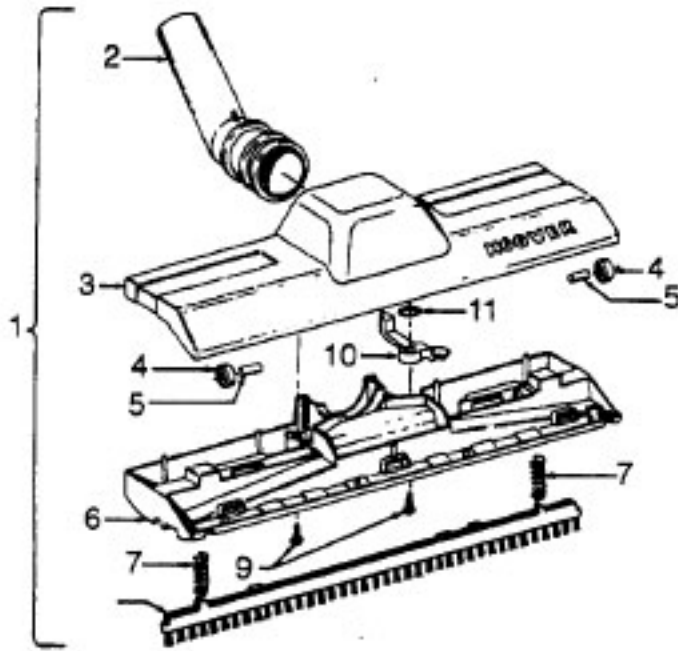

Rug & Floor Nozzle

Ref. No.	Part No.	Description
1	43414121	Standard Rug & Floor Nozzle Assem. - AAP
	43414139	Standard Rug & Floor Nozzle Assem. - AAP
	43414140	Standard Rug & Floor Nozzle Assem. - ABE (S3393-020, S3521)
	0M114169	Standard Rug & Floor Nozzle - ABX - S1221, S1315, S1337, S3393-040
	43414170	Standard Rug & Floor Nozzle AG - S1339, S3547
2	43414172	Standard Rug & Floor Nozzle - AG
	38646039	Nozzle Tube - AG
3	38615153	Rug & Floor Nozzle - AAP
	38615182	Rug & Floor Nozzle - ABE S3393-020, S3521, S1339, S3547, S1221, S1315, S1337
4	38521018	Roller (2) (Nozzle 43414172 req's 4)
5	31511004	Roller Axle - AY (2) (Nozzle 43414172 req's 4)
6	36414018	Brush Housing S1221, S1315, S1337
7	166649FW	Spring (2)
8	48443003	Brush Back Assem. - AG
9	21447203	Screw - Self Tapping (2)
10	38454004	Brush Back Lever - MV
	38454006	Brush Back Lever - ABN S3393-020, S3521, S1221 S1339, S3547
11	21329105	Felt Washer

Ref. No.	Part No.	Description
1	43414101	Deluxe Rug & Floor Nozzle Assem. - AAP
2	38646045	Nozzle Connector - AAP
3	43244043	Wheel & Bearing Assem. (2)
4	38511016	Wheel Bearing - AAT (2)
5	38615180	Rug & Floor Nozzle - AAP
6	38521018	Roller (2)
7	31511004	Roller Axle - AY (2)
8	38451008	Slider - AG
9	36414013	Brush Housing - MV
10	166649FW	Spring (2)
11	48443004	Brush Back Assem. - AG
12	21447203	Screw - Self Tapping (3)
13	34122013	Seal (2)
14	38434015	Pedal - MV