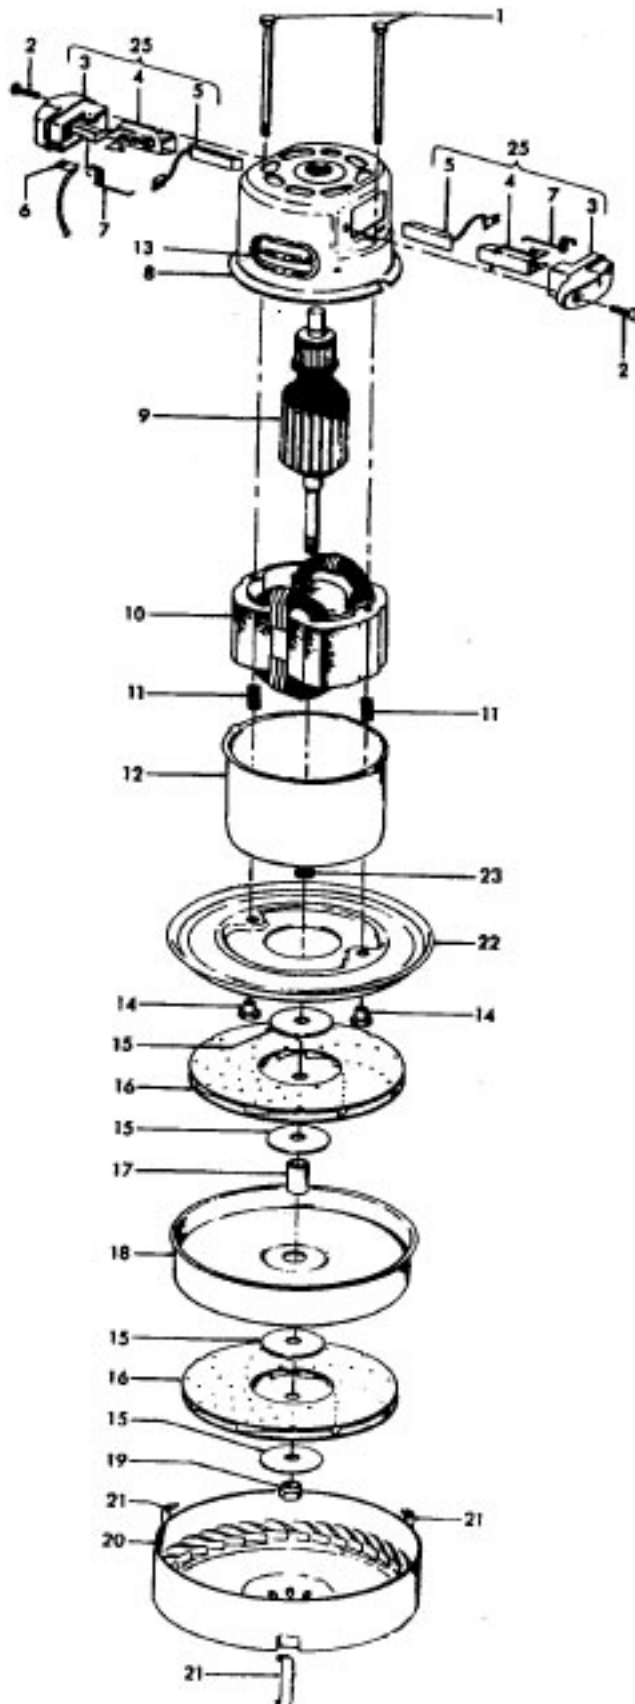

Motor

Model S3187-030, S3195-030

Ref. No.	Part No.	Description
	43577074	Motor Comp.
1	12022-	Field Bolt
2	21429406	Screw
3	168038AG	Brush Carrier
4	168506	Brush Holder
5	167679	Carbon Brush
6	27666551	Terminal
7	38353004	Spring
8	169706	Motor Housing - Upper
9	44765106	Armature
10	45311022	Field Coil
11	167721FW	Spring
12	41823001	Motor Housing - Lower
13	169702BZ	Bushing
14	167695EF	Washer
15	21312774	Washer
16	43566006	Fan
17	31732003	Spacer
18	169712	Interstage
19	33426001	Nut
20	37218005	Diffuser
21	34786002	Spring Clip
22	169713FW	Mounting Plate
23	31148002	Spacer
25	168506	Brush Carrier Assm.