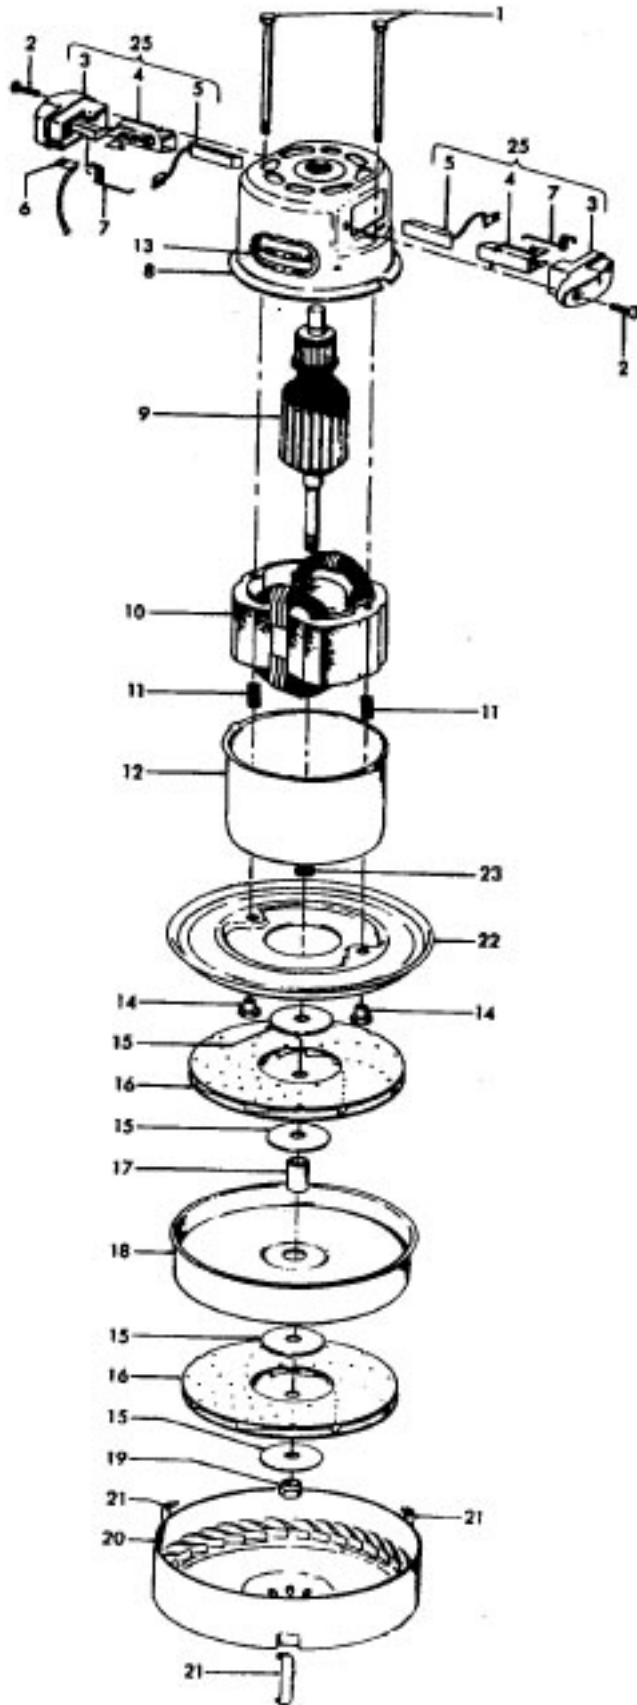

Ref. No.	Part No.	Description
1	37215124	Cord Reel Cover - KX
2	36218014	Cord Guide - LZ
3	46363224	Attach. Cord - AAP - 20
4	46831106	Cord Reel - AAP
5	31193010	Seal
6	21366004	Speed Nut
8	47348045	Brush Block
10	48969	Wire Nut
11	37215133	Cover Plate - KX
12	21447003	Screw
13	47938	Hinge Pin
14	42211302	Upper Shell - KX
15	27482120	Strain Relief
16	48123AV	Lock Ring
17	170361JM	Furniture Guard
18	21447014	Screw
19	21447003	Screw
20	38764006	Filter
21	17001FW	Screw
22	27482227	Strain Relief
23	37196060	Motor Cover - JM
24	46311142	Pigtail Cord
25	27479307	Wire Tie
26	36921008	Rest Pad - LU
27	170348AW	Hinge Leaf - Lower
28	42213354	Intermediate Shell - MD
29	169293	Resilient Mount - Upper
30	43577074	Motor - 3.7 - (P-129)
31	31178015	Compression Pad
32	31178012	Muffler
33	34111002	Gasket
34	23737202	Caster Wheel
35	41421109	Bottom Pan - MD
36	36151012	Latch
37	39457006	Handle
38	170352AG	Bag Collar Connector
39	48512FW	Spring
40	16439EW	Latch
41	21447078	Screw
42	21447014	Screw
43	21851003	Nut
44	4010009H	Throw Away Bag - 3 Pk.
45	38198	Screw
47	52125079	Nameplate
48	38332001	Spring
49	43138024	Brake Assm. w/Pad
50	28212008	Switch
51	21447017	Screw
52	34661007	Cam
53	34783003	Spring
54	38433061	Brake Pedal - MD
55	31514004	Shaft
56	38433047	Switch Pedal - MD
57	36433034	Tool Rack - KX
58	35214004	Hinge Leaf - Upper

# Motor

Model S3187-030, S3195-030

Ref. No.	Part No.	Description
	43577074	Motor Comp.
1	12022-	Field Bolt
2	21429406	Screw
3	168038AG	Brush Carrier
4	168506	Brush Holder
5	167679	Carbon Brush
6	27666551	Terminal
7	38353004	Spring
8	169706	Motor Housing - Upper
9	44765106	Armature
10	45311022	Field Coil
11	167721FW	Spring
12	41823001	Motor Housing - Lower
13	169702BZ	Bushing
14	167695EF	Washer
15	21312774	Washer
16	43566006	Fan
17	31732003	Spacer
18	169712	Interstage
19	33426001	Nut
20	37218005	Diffuser
21	34786002	Spring Clip
22	169713FW	Mounting Plate
23	31148002	Spacer
25	168506	Brush Carrier Assm.