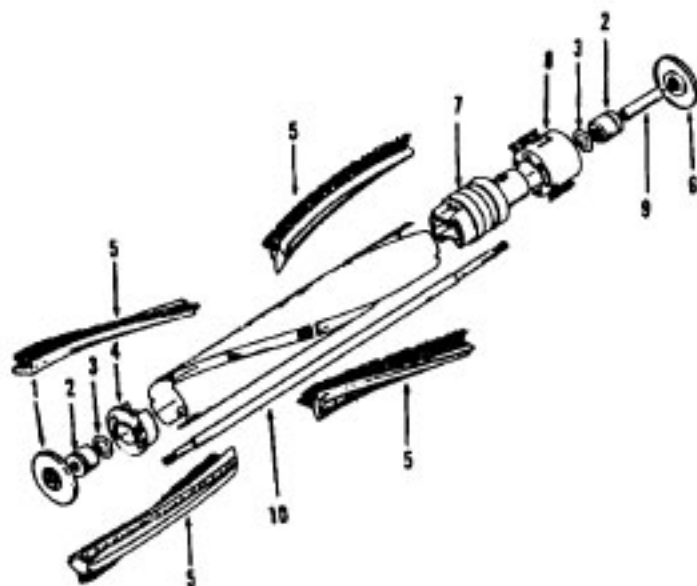

Powered Nozzle & Agitator

Models S3195, S3195-030

Ref. No.	Part No.	Description
1	46321005	Attachment Cord
2	36231096	Furniture Guard - MY
3	48416030	Agitator - 4B
4	163768	Strain Relief
5	21447041	Wire
6	27479307	Wire Tie
7	36131020	Retainer Housing
8	43461021	Nozzle Connector - AG
9	34112005	Seal
10	34337003	Seal
11	48969	Wire Nut
13	42256098	Duct Cover
14	34123017	Seal
15	35276001	Retent Spring
16	32175025	Wheel - AG
17	31523005	Shaft
18	32761001	Wheel
19	31522004	Wheel Shaft
20	21447007	Screw
21	42246121	Base Plate (Inc. items 16, 17, 18, 19, 22)
22	34337004	Seal
23	43177073	Motor
26	27666702	Terminal
27	34361001	Switch Actuator
28	42262032	Housing
29	36131017	Retainer
30	37258082	Shield
31	281770KD	Switch
32	51151053	Indicator
33	38353007	Torsion Spring
34	31523006	Pivot Pin
35	38458002	Depressor
36	38433044	Switch Pedal - MY
37	38528011	Belt
38	42252189	Nozzle Body
39	52125092	Nameplate
40	37246100	Panel-LB
41	43457037	Swivel Tube - AG
	48438016	Power Nozzle - LB
Agitator		
1	48495AY	Thread Guard
2	43267002	Bearing
3	21347003	Washer
4	41435023	Agit. End (Inc. items 2,3)
5	48445017	Agitator Brush
6	41435018	Thread Guard
7	38537008	End Pulley
8	48418001	Brush Ring
9	31722019	Spacer
10	32724005	Shaft
	48416030	Agitator Comp.