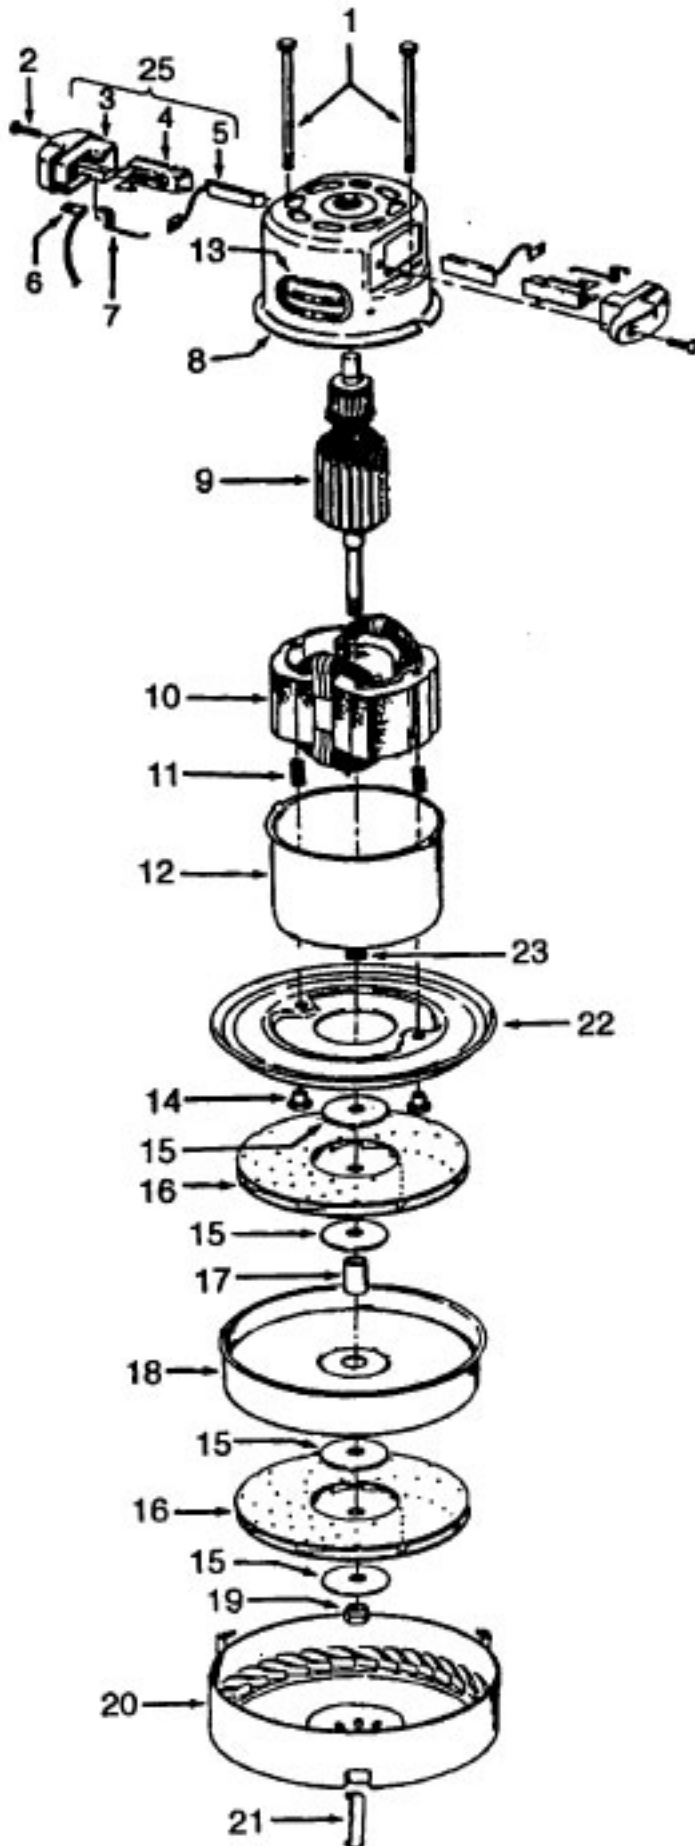

Celebrity Motor

Models S3129, S3137, S3171, S3187, S3193,
S3195, S3199, S3201, S3219, S3237, S3239

Motor - 2 Speed 43577093 (3.7)

Motor - 43577101 (2.6)

Ref. No.	Part No.	Description
	43577101	Motor - (2.6) S3129, S3137, S3171, S3187, S3193, S3195, S3219
	43577093	Motor Comp. - (3.7) S3199, S3201, S3237, S3239
1	12022	Field Bolt
2	21429406	Screw
3	168038	Brush Carrier
4	168506-	Brush Holder
5	167679	Carbon Brush
6	27666551	Terminal
7	38353004	Spring
8	169706	Motor Housing - Upper
9	44765078	Armature (2.6)
	44765106	Armature (3.7)
10	45311017	Field Coll (2.6)
	45311018	Field Coll (3.7) 2-Speed
11	167721FW	Spring (3.7)
	38311016	Spring (2.6)
12	41823001	Motor Housing - Lower
13	169702BZ	Bushing
14	167695EF	Nut
15	21312774	Washer
16	43566006	Fan
17	31732003	Spacer
18	169712	Interstage
19	33426001	Nut
20	37218005	Diffuser
21	34786002	Spring Clip
22	169713FW	Mounting Plate
23	31148002	Spacer
25	168506	Brush Carrier Assm.