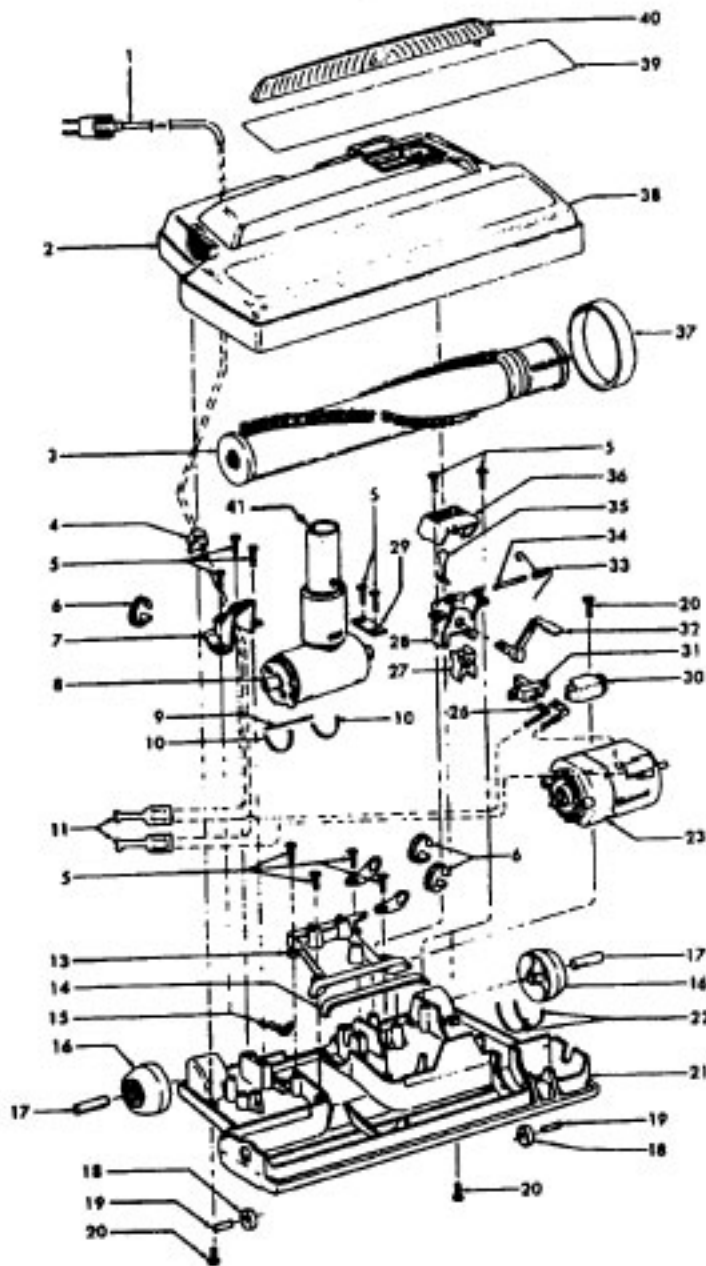

Powered Nozzle & Agitator

Models S3195, S3195-030

Ref. No.	Part No.	Description
1	46321005	Attachment Cord
2	36231096	Furniture Guard - MY
3	48416030	Agitator - 4B
4	163768	Strain Relief
5	21447041	Wire
6	27479307	Wire Tie
7	36131020	Retainer Housing
8	43461021	Nozzle Connector - AG
9	34112005	Seal
10	34337003	Seal
11	48969	Wire Nut
13	42256098	Duct Cover
14	34123017	Seal
15	35276001	Retent Spring
16	32175025	Wheel - AG
17	31523005	Shaft
18	32761001	Wheel
19	31522004	Wheel Shaft
20	21447007	Screw
21	42246121	Base Plate (Inc. items 16, 17, 18, 19, 22)
22	34337004	Seal
23	43177073	Motor
26	27666702	Terminal
27	34361001	Switch Actuator
28	42262032	Housing
29	36131017	Retainer
30	37258082	Shield
31	281770KD	Switch
32	51151053	Indicator
33	38353007	Torsion Spring
34	31523006	Pivot Pin
35	38458002	Depressor
36	38433044	Switch Pedal - MY
37	38528011	Belt
38	42252189	Nozzle Body
39	52125092	Nameplate
40	37246100	Panel-LB
41	43457037	Swivel Tube - AG
	48438016	Power Nozzle - LB
Agitator		
1	48495AY	Thread Guard
2	43267002	Bearing
3	21347003	Washer
4	41435023	Agit. End (Inc. items 2,3)
5	48445017	Agitator Brush
6	41435018	Thread Guard
7	38537008	End Pulley
8	48418001	Brush Ring
9	31722019	Spacer
10	32724005	Shaft
	48416030	Agitator Comp.