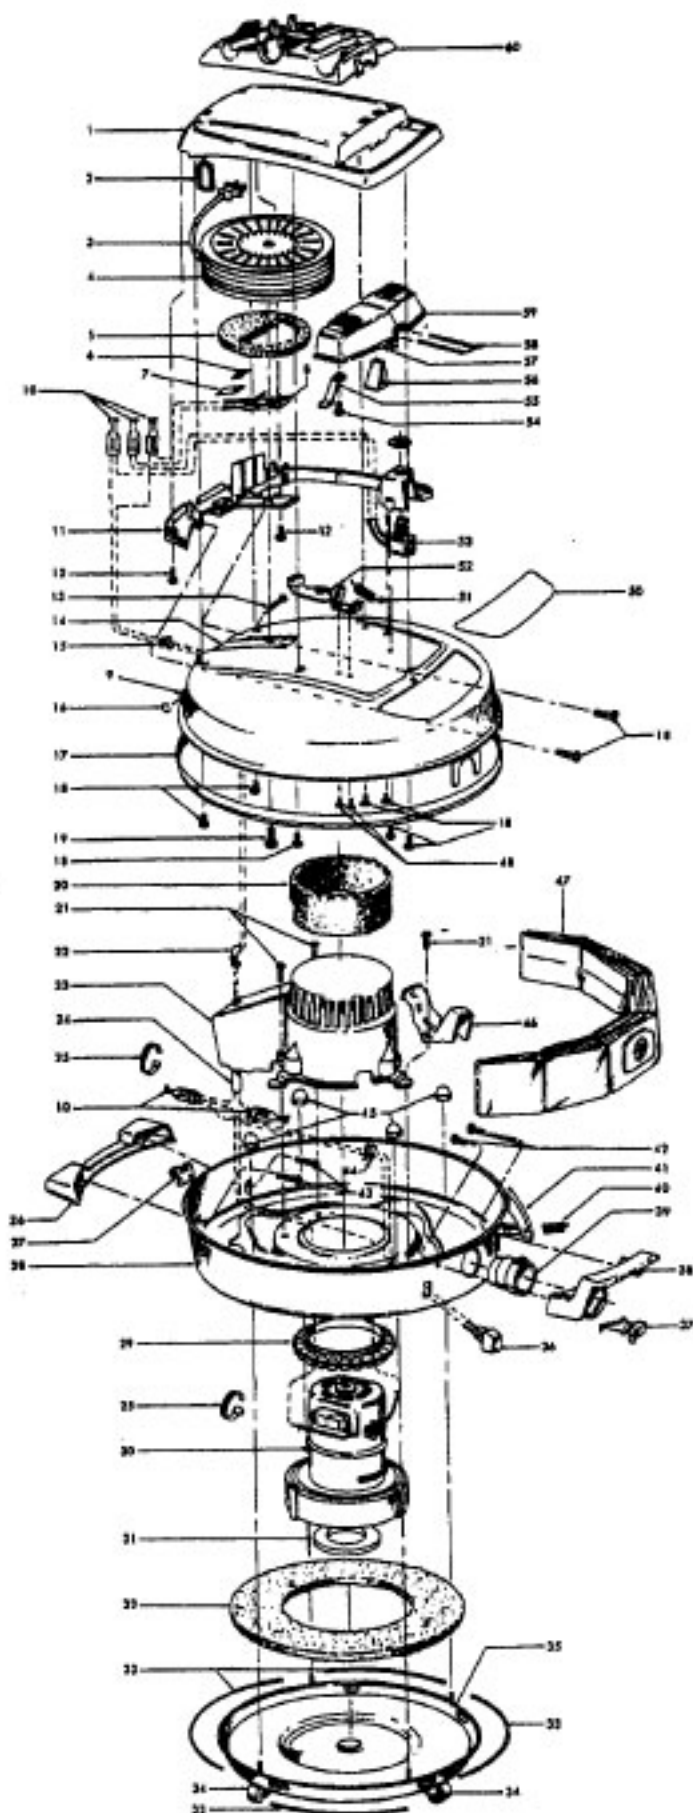

Ref. No.	Part No.	Description
1	37215125	Cord Reel Cover - LB
2	36218014	Cord Guide - LZ
3	46363224	Attach. Cord - AAP - 20
4	46831106	Cord Reel - AAP
5	31193010	Seal
6	21366004	Speed Nut
7	34141004	Wire Shield
8	47348045	Brush Block
9	35214004	Hinge Leaf - Upper
10	48969	Wire Nut
11	37215135	Cover Plate - LB
12	21447003	Screw
13	47938	Hinge Pin
14	42211304	Upper Shell - LB
15	27482120	Strain Relief
16	48123AV	Lock Ring
17	170361JM	Furniture Guard
18	21447014	Screw
19	21447003	Screw
20	38764006	Filter
21	17001FW	Screw
22	27482227	Strain Relief
23	37196070	Motor Cover - JM
24	46311142	Pigtail Cord
25	27479307	Wire Tie
26	36921008	Rest Pad - LU
27	170348AW	Hinge Leaf - Lower
28	42213029	Intermediate Shell - LU
29	169293	Resilient Mount - Upper
30	43577101	Motor - 2.6 - (P - 90)
31	31178015	Compression Pad
32	31178012	Muffler
33	34111002	Gasket
34	23737202	Caster Wheel
35	41421109	Bottom Pan - LU
36	46326096	Receptacle - JM
37	36151012	Latch
38	39457009	Handle - LU
39	170352AG	Bag Collar Connector
40	48512FW	Spring
41	16439JX	Latch
42	21447024	Screw
43	21447014	Screw
44	34723001	Retainer Clip
45	21851003	Nut
46	37959020	Wire Cover - JM
47	4010009H	Throw Away Bag (3 Pk.)
48	38198	Screw
50	52125055	Nameplate - S3195
	52125069	Nameplate - S3219
51	38332001	Spring
52	43138024	Brake Assm. w/Pad
53	28212008	Switch
54	21447017	Screw
55	34661007	Cam
56	34783003	Spring
57	38433060	Brake Pedal - LU
58	31514004	Shaft
59	38433053	Switch Pedal - LU
60	36433031	Tool Rack - LB
58	35214004	Hinge Leaf - Upper