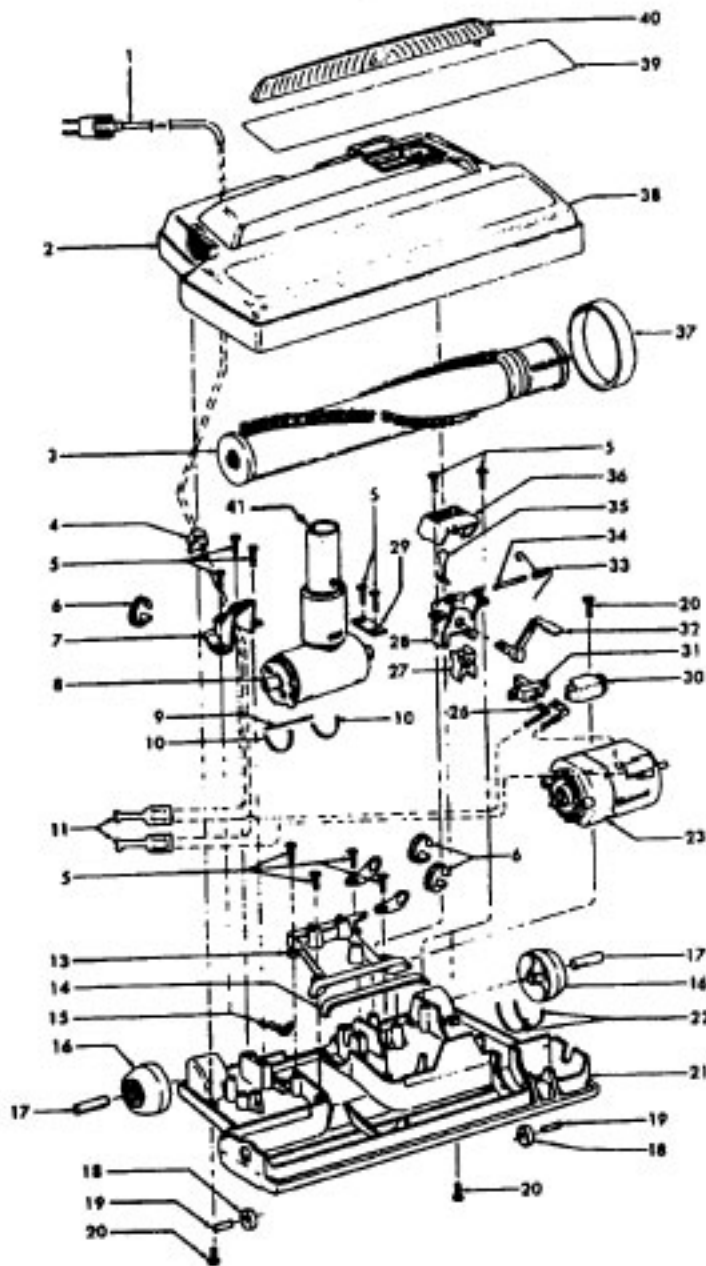

# Powered Nozzle & Agitator

Models S3195, S3195-030

Ref. No.	Part No.	Description
1	46321005	Attachment Cord
2	36231096	Furniture Guard - MY
3	48416030	Agitator - 4B
4	163768	Strain Relief
5	21447041	Wire Tie
6	27479307	Wire Tie
7	36131020	Retainer Housing
8	43461021	Nozzle Connector - AG
9	34112005	Seal
10	34337003	Seal
11	48969	Wire Nut
13	42256098	Duct Cover
14	34123017	Seal
15	35276001	Retent Spring
16	32175025	Wheel - AG
17	31523005	Shaft
18	32761001	Wheel
19	31522004	Wheel Shaft
20	21447007	Screw
21	42246121	Base Plate (Inc. items 16, 17, 18, 19, 22)
22	34337004	Seal
23	43177073	Motor
26	27666702	Terminal
27	34361001	Switch Actuator
28	42262032	Housing
29	36131017	Retainer
30	37258082	Shield
31	281770KD	Switch
32	51151053	Indicator
33	38353007	Torsion Spring
34	31523006	Pivot Pin
35	38458002	Depressor
36	38433044	Switch Pedal - MY
37	38528011	Belt
38	42252189	Nozzle Body
39	52125092	Nameplate
40	37246100	Panel-LB
41	43457037	Swivel Tube - AG
	48438016	Power Nozzle - LB
<b>Agitator</b>		
1	48495AY	Thread Guard
2	43267002	Bearing
3	21347003	Washer
4	41435023	Agit. End (Inc. items 2,3)
5	48445017	Agitator Brush
6	41435018	Thread Guard
7	38537008	End Pulley
8	48418001	Brush Ring
9	31722019	Spacer
10	32724005	Shaft
	48416030	Agitator Comp.