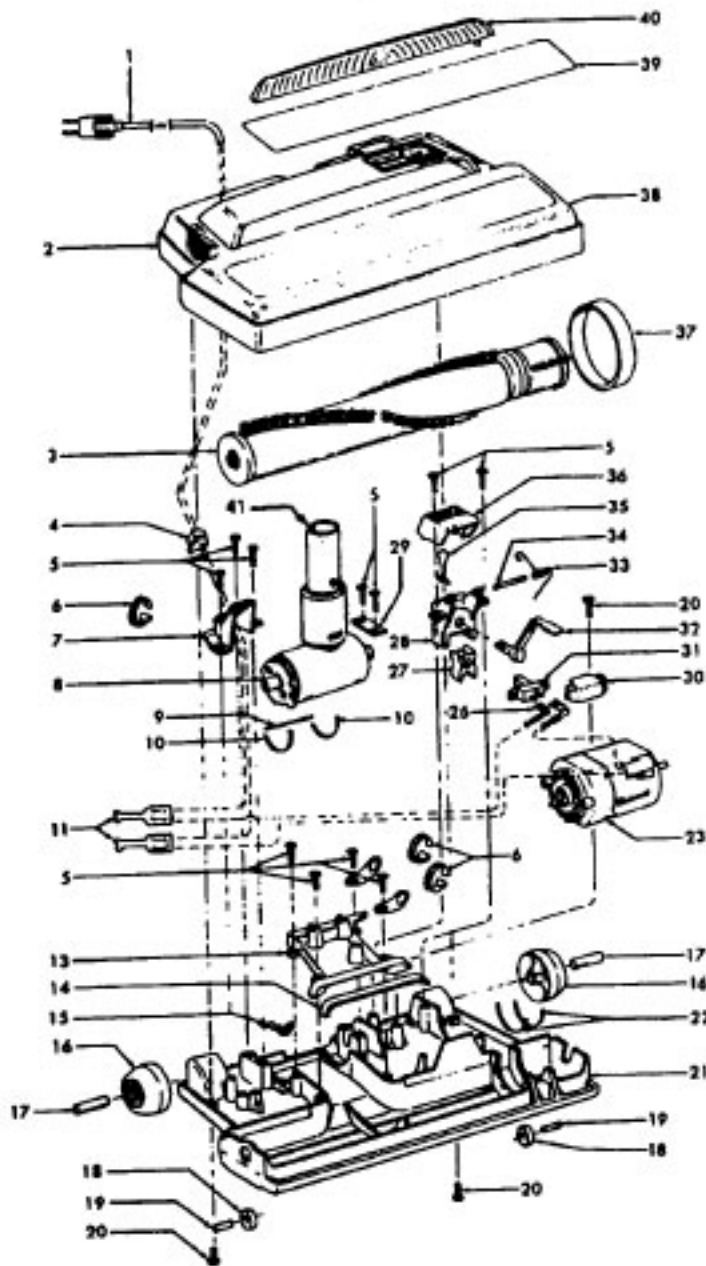

Powered Nozzle & Agitator

Models S3195, S3195-030

Ref. No.	Part No.	Description
1	46321005	Attachment Cord
2	36231096	Furniture Guard - MY
3	48416030	Agitator - 4B
4	163768	Strain Relief
5	21447041	Wire Tie
6	27479307	Wire Tie
7	36131020	Retainer Housing
8	43461021	Nozzle Connector - AG
9	34112005	Seal
10	34337003	Seal
11	48969	Wire Nut
13	42256098	Duct Cover
14	34123017	Seal
15	35276001	Retent Spring
16	32175025	Wheel - AG
17	31523005	Shaft
18	32761001	Wheel
19	31522004	Wheel Shaft
20	21447007	Screw
21	42246121	Base Plate (Inc. items 16, 17, 18, 19, 22)
22	34337004	Seal
23	43177073	Motor
26	27666702	Terminal
27	34361001	Switch Actuator
28	42262032	Housing
29	36131017	Retainer
30	37258082	Shield
31	281770KD	Switch
32	51151053	Indicator
33	38353007	Torsion Spring
34	31523006	Pivot Pin
35	38458002	Depressor
36	38433044	Switch Pedal - MY
37	38528011	Belt
38	42252189	Nozzle Body
39	52125092	Nameplate
40	37246100	Panel-LB
41	43457037	Swivel Tube - AG
	48438016	Power Nozzle - LB
Agitator		
1	48495AY	Thread Guard
2	43267002	Bearing
3	21347003	Washer
4	41435023	Agit. End (Inc. items 2,3)
5	48445017	Agitator Brush
6	41435018	Thread Guard
7	38537008	End Pulley
8	48418001	Brush Ring
9	31722019	Spacer
10	32724005	Shaft
	48416030	Agitator Comp.