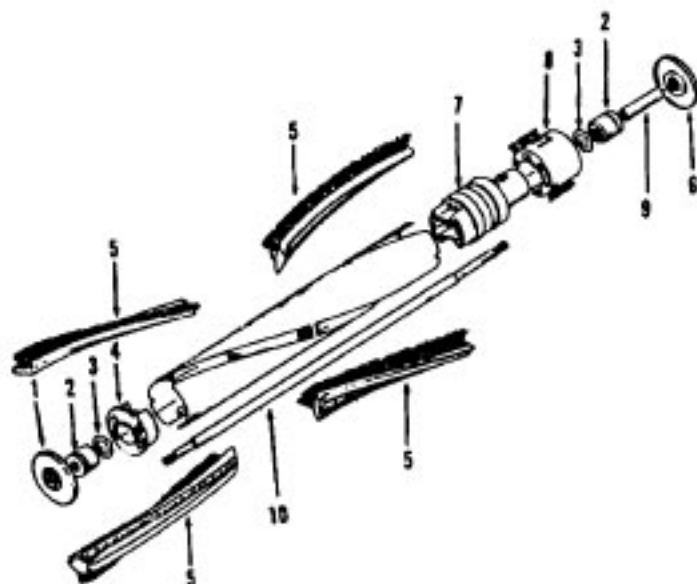

Powered Nozzle & Agitator

Models S3195, S3195-030

Ref. No.	Part No.	Description
1	46321005	Attachment Cord
2	36231096	Furniture Guard - MY
3	48416030	Agitator - 4B
4	163768	Strain Relief
5	21447041	Wire Tie
6	27479307	Wire Tie
7	36131020	Retainer Housing
8	43461021	Nozzle Connector - AG
9	34112005	Seal
10	34337003	Seal
11	48969	Wire Nut
13	42256098	Duct Cover
14	34123017	Seal
15	35276001	Retent Spring
16	32175025	Wheel - AG
17	31523005	Shaft
18	32761001	Wheel
19	31522004	Wheel Shaft
20	21447007	Screw
21	42246121	Base Plate (Inc. items 16, 17, 18, 19, 22)
22	34337004	Seal
23	43177073	Motor
26	27666702	Terminal
27	34361001	Switch Actuator
28	42262032	Housing
29	36131017	Retainer
30	37258082	Shield
31	281770KD	Switch
32	51151053	Indicator
33	38353007	Torsion Spring
34	31523006	Pivot Pin
35	38458002	Depressor
36	38433044	Switch Pedal - MY
37	38528011	Belt
38	42252189	Nozzle Body
39	52125092	Nameplate
40	37246100	Panel-LB
41	43457037	Swivel Tube - AG
	48438016	Power Nozzle - LB
Agitator		
1	48495AY	Thread Guard
2	43267002	Bearing
3	21347003	Washer
4	41435023	Agit. End (Inc. items 2,3)
5	48445017	Agitator Brush
6	41435018	Thread Guard
7	38537008	End Pulley
8	48418001	Brush Ring
9	31722019	Spacer
10	32724005	Shaft
	48416030	Agitator Comp.