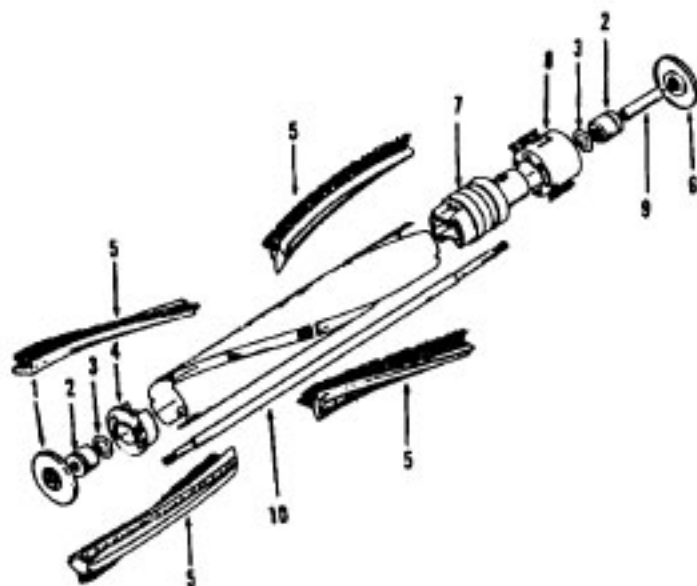

# Powered Nozzle & Agitator

Models S3195, S3195-030

Ref. No.	Part No.	Description
1	46321005	Attachment Cord
2	36231096	Furniture Guard - MY
3	48416030	Agitator - 4B
4	163768	Strain Relief
5	21447041	Wire Tie
6	27479307	Wire Tie
7	36131020	Retainer Housing
8	43461021	Nozzle Connector - AG
9	34112005	Seal
10	34337003	Seal
11	48969	Wire Nut
13	42256098	Duct Cover
14	34123017	Seal
15	35276001	Retent Spring
16	32175025	Wheel - AG
17	31523005	Shaft
18	32761001	Wheel
19	31522004	Wheel Shaft
20	21447007	Screw
21	42246121	Base Plate (Inc. items 16, 17, 18, 19, 22)
22	34337004	Seal
23	43177073	Motor
26	27666702	Terminal
27	34361001	Switch Actuator
28	42262032	Housing
29	36131017	Retainer
30	37258082	Shield
31	281770KD	Switch
32	51151053	Indicator
33	38353007	Torsion Spring
34	31523006	Pivot Pin
35	38458002	Depressor
36	38433044	Switch Pedal - MY
37	38528011	Belt
38	42252189	Nozzle Body
39	52125092	Nameplate
40	37246100	Panel-LB
41	43457037	Swivel Tube - AG
	48438016	Power Nozzle - LB
<b>Agitator</b>		
1	48495AY	Thread Guard
2	43267002	Bearing
3	21347003	Washer
4	41435023	Agit. End (Inc. items 2,3)
5	48445017	Agitator Brush
6	41435018	Thread Guard
7	38537008	End Pulley
8	48418001	Brush Ring
9	31722019	Spacer
10	32724005	Shaft
	48416030	Agitator Comp.