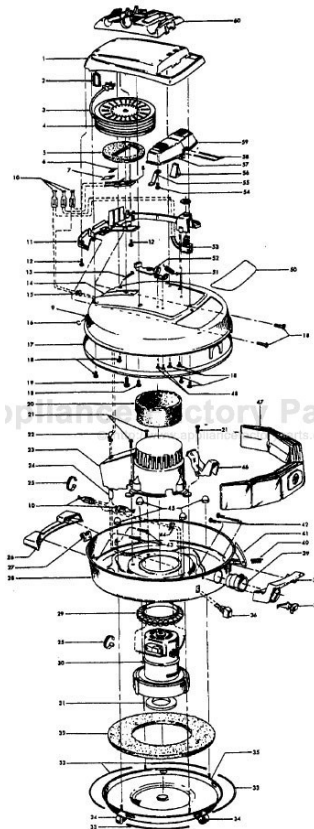

[Find Your HOOVER Vacuum Cleaner Parts - Select From 1456 Models](#)

----- Manual continues below part list -----