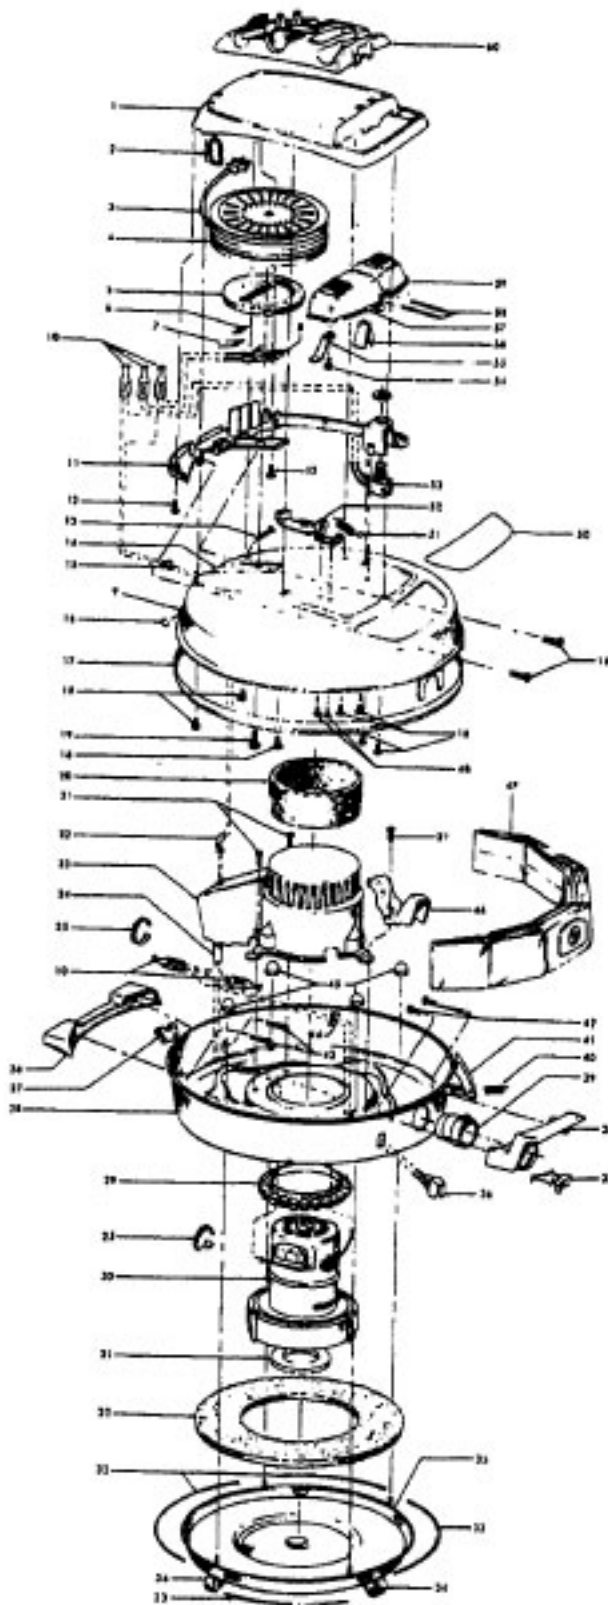

Ref. No.	Part No.	Description
1	37215125	Cord Reel Cover - LB
2	36218014	Cord Guide - LZ
3	46363224	Attach. Cord - AAP - 20
4	46831106	Cord Reel - AAP
5	31193010	Seal
6	21366004	Speed Nut
7	34141004	Wire Shield
8	47348045	Brush Block
9	35214004	Hinge Leaf - Upper
10	48969	Wire Nut
11	37215135	Cover Plate - LB
12	21447003	Screw
13	47938	Hinge Pin
14	42211304	Upper Shell - LB
15	27482120	Strain Relief
16	48123AV	Lock Ring
17	170361JM	Furniture Guard
18	21447014	Screw
19	21447003	Screw
20	38764006	Filter
21	17001FW	Screw
22	27482227	Strain Relief
23	37196070	Motor Cover - JM
24	46311142	Pigtail Cord
25	27479307	Wire Tie
26	36921008	Rest Pad - LU
27	170348AW	Hinge Leaf - Lower
28	42213029	Intermediate Shell - LU
29	169293	Resilient Mount - Upper
30	43577074	Motor - 3.7 - (P - 129)
31	31178015	Compression Pad
32	31178012	Muffler
33	34111002	Gasket
34	23737202	Caster Wheel
35	41421109	Bottom Pan - LU
36	46326096	Receptacle - JM
37	36151012	Latch
38	39457009	Handle - LU
39	170352AG	Bag Collar Connector
40	48512FW	Spring
41	16439JX	Latch
42	21447078	Screw
43	21447014	Screw
44	34723001	Retainer Clip
45	21851003	Nut
46	37959020	Wire Cover - JM
47	4010009H	Throw Away Bag (3 Pk.)
48	38198	Screw
50	52125087	Nameplate
51	38332001	Spring
52	43138024	Brake Assm. w/Pad
53	28212008	Switch
54	21447017	Screw
55	34661007	Cam
56	34783003	Spring
57	38433060	Brake Pedal - LU
58	31514004	Shaft
59	38433053	Switch Pedal - LU
60	36433031	Tool Rack - LB
	56513129	Owner Manual