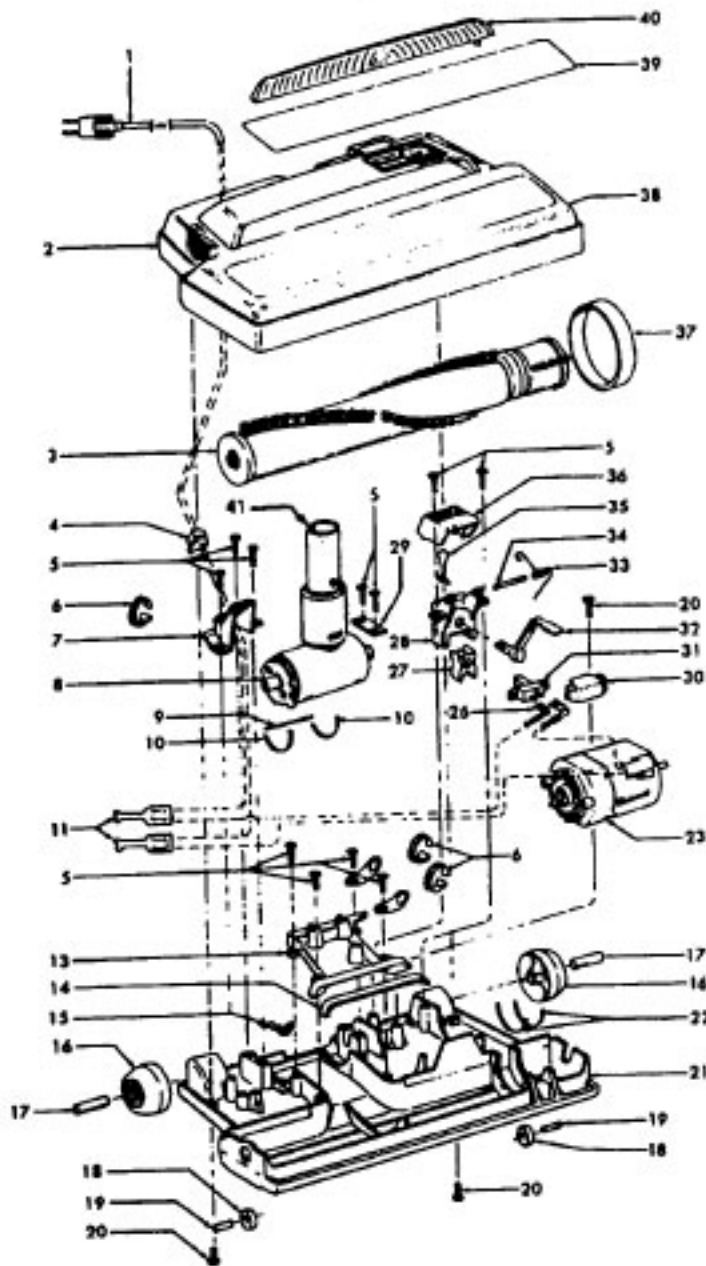

Motor

Model S3187-030, S3195-030

Ref. No.	Part No.	Description
	43577074	Motor Comp.
1	12022-	Field Bolt
2	21429406	Screw
3	168038AG	Brush Carrier
4	168506	Brush Holder
5	167679	Carbon Brush
6	27666551	Terminal
7	38353004	Spring
8	169706	Motor Housing - Upper
9	44765106	Armature
10	45311022	Field Coil
11	167721FW	Spring
12	41823001	Motor Housing - Lower
13	169702BZ	Bushing
14	167695EF	Washer
15	21312774	Washer
16	43566006	Fan
17	31732003	Spacer
18	169712	Interstage
19	33426001	Nut
20	37218005	Diffuser
21	34786002	Spring Clip
22	169713FW	Mounting Plate
23	31148002	Spacer
25	168506	Brush Carrier Assm.

Powered Nozzle & Agitator

Models S3195, S3195-030

Ref. No.	Part No.	Description
1	46321005	Attachment Cord
2	36231096	Furniture Guard - MY
3	48416030	Agitator - 4B
4	163768	Strain Relief
5	21447041	Screw
6	27479307	Wire Tie
7	36131020	Retainer Housing
8	43461021	Nozzle Connector - AG
9	34112005	Seal
10	34337003	Seal
11	48969	Wire Nut
13	42256098	Duct Cover
14	34123017	Seal
15	35276001	Detent Spring
16	32175025	Wheel - AG
17	31523005	Shaft
18	32761001	Wheel
19	31522004	Wheel Shaft
20	21447007	Screw
21	42246121	Base Plate (Inc. items 16, 17, 18, 19, 22)
22	34337004	Seal
23	43177073	Motor
26	27666702	Terminal
27	34361001	Switch Actuator
28	42262032	Housing
29	36131017	Retainer
30	37258082	Shield
31	281770KD	Switch
32	51151053	Indicator
33	38353007	Torsion Spring
34	31523006	Pivot Pin
35	38458002	Depressor
36	38433044	Switch Pedal - MY
37	38528011	Belt
38	42252189	Nozzle Body
39	52125092	Nameplate
40	37246100	Panel-LB
41	43457037	Swivel Tube - AG
	48438016	Power Nozzle - LB
Agitator		
1	48495AY	Thread Guard
2	43267002	Bearing
3	21347003	Washer
4	41435023	Agit. End (Inc. items 2,3)
5	48445017	Agitator Brush
6	41435018	Thread Guard
7	38537008	End Pulley
8	48418001	Brush Ring
9	31722019	Spacer
10	32724005	Shaft
	48416030	Agitator Comp.