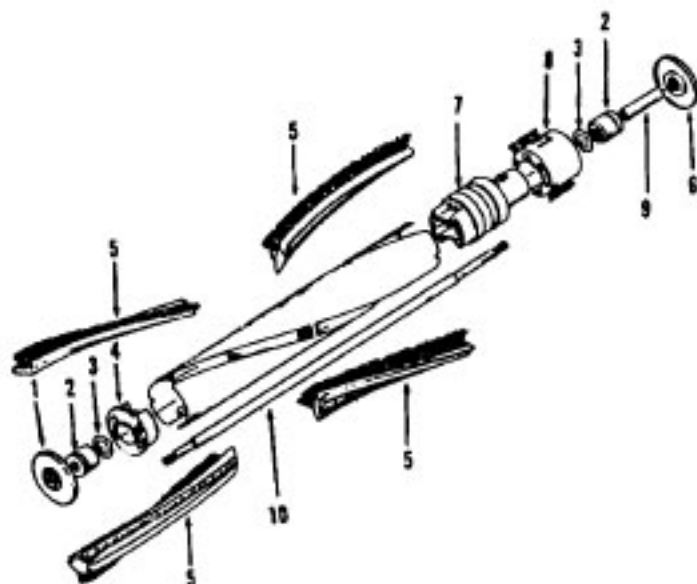

# Motor

Model S3187-030, S3195-030

Ref. No.	Part No.	Description
	43577074	Motor Comp.
1	12022-	Field Bolt
2	21429406	Screw
3	168038AG	Brush Carrier
4	168506	Brush Holder
5	167679	Carbon Brush
6	27666551	Terminal
7	38353004	Spring
8	169706	Motor Housing - Upper
9	44765106	Armature
10	45311022	Field Coil
11	167721FW	Spring
12	41823001	Motor Housing - Lower
13	169702BZ	Bushing
14	167695EF	Washer
15	21312774	Washer
16	43566006	Fan
17	31732003	Spacer
18	169712	Interstage
19	33426001	Nut
20	37218005	Diffuser
21	34786002	Spring Clip
22	169713FW	Mounting Plate
23	31148002	Spacer
25	168506	Brush Carrier Assm.

# Powered Nozzle & Agitator

Models S3195, S3195-030

Ref. No.	Part No.	Description
1	46321005	Attachment Cord
2	36231096	Furniture Guard - MY
3	48416030	Agitator - 4B
4	163768	Strain Relief
5	21447041	Screw
6	27479307	Wire Tie
7	36131020	Retainer Housing
8	43461021	Nozzle Connector - AG
9	34112005	Seal
10	34337003	Seal
11	48969	Wire Nut
13	42256098	Duct Cover
14	34123017	Seal
15	35276001	Detent Spring
16	32175025	Wheel - AG
17	31523005	Shaft
18	32761001	Wheel
19	31522004	Wheel Shaft
20	21447007	Screw
21	42246121	Base Plate (Inc. items 16, 17, 18, 19, 22)
22	34337004	Seal
23	43177073	Motor
26	27666702	Terminal
27	34361001	Switch Actuator
28	42262032	Housing
29	36131017	Retainer
30	37258082	Shield
31	281770KD	Switch
32	51151053	Indicator
33	38353007	Torsion Spring
34	31523006	Pivot Pin
35	38458002	Depressor
36	38433044	Switch Pedal - MY
37	38528011	Belt
38	42252189	Nozzle Body
39	52125092	Nameplate
40	37246100	Panel-LB
41	43457037	Swivel Tube - AG
	48438016	Power Nozzle - LB
<b>Agitator</b>		
1	48495AY	Thread Guard
2	43267002	Bearing
3	21347003	Washer
4	41435023	Agit. End (Inc. items 2,3)
5	48445017	Agitator Brush
6	41435018	Thread Guard
7	38537008	End Pulley
8	48418001	Brush Ring
9	31722019	Spacer
10	32724005	Shaft
	48416030	Agitator Comp.