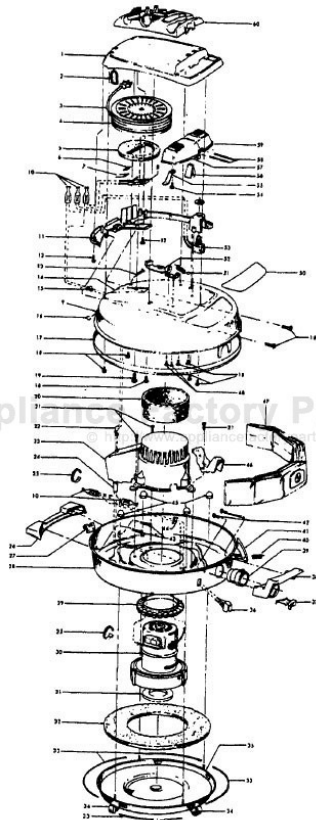

[Find Your HOOVER Vacuum Cleaner Parts - Select From 1456 Models](#)

----- Manual continues below part list -----