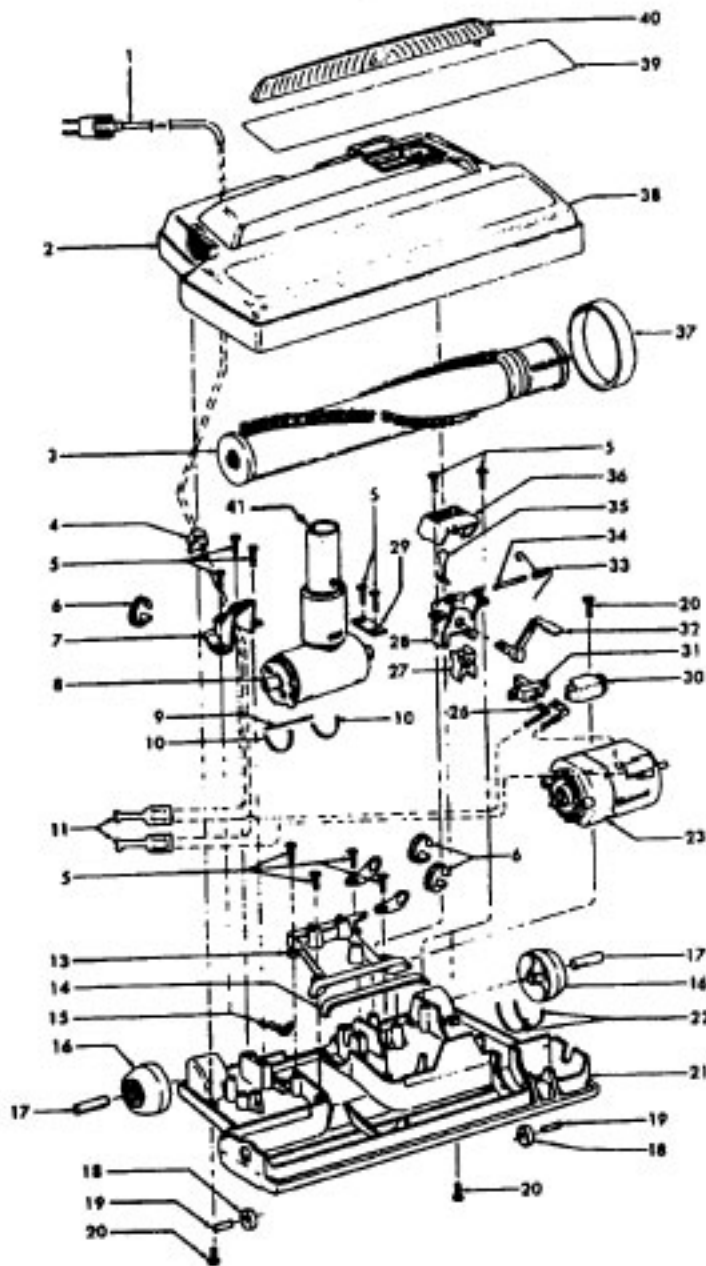

# Motor

Model S3187-030, S3195-030

Ref. No.	Part No.	Description
	43577074	Motor Comp.
1	12022-	Field Bolt
2	21429406	Screw
3	168038AG	Brush Carrier
4	168506	Brush Holder
5	167679	Carbon Brush
6	27666551	Terminal
7	38353004	Spring
8	169706	Motor Housing - Upper
9	44765106	Armature
10	45311022	Field Coil
11	167721FW	Spring
12	41823001	Motor Housing - Lower
13	169702BZ	Bushing
14	167695EF	Washer
15	21312774	Washer
16	43566006	Fan
17	31732003	Spacer
18	169712	Interstage
19	33426001	Nut
20	37218005	Diffuser
21	34786002	Spring Clip
22	169713FW	Mounting Plate
23	31148002	Spacer
25	168506	Brush Carrier Assm.

# Powered Nozzle & Agitator

Models S3195, S3195-030

Ref. No.	Part No.	Description
1	46321005	Attachment Cord
2	36231096	Furniture Guard - MY
3	48416030	Agitator - 4B
4	163768	Strain Relief
5	21447041	Screw
6	27479307	Wire Tie
7	36131020	Retainer Housing
8	43461021	Nozzle Connector - AG
9	34112005	Seal
10	34337003	Seal
11	48969	Wire Nut
13	42256098	Duct Cover
14	34123017	Seal
15	35276001	Detent Spring
16	32175025	Wheel - AG
17	31523005	Shaft
18	32761001	Wheel
19	31522004	Wheel Shaft
20	21447007	Screw
21	42246121	Base Plate (Inc. items 16, 17, 18, 19, 22)
22	34337004	Seal
23	43177073	Motor
26	27666702	Terminal
27	34361001	Switch Actuator
28	42262032	Housing
29	36131017	Retainer
30	37258082	Shield
31	281770KD	Switch
32	51151053	Indicator
33	38353007	Torsion Spring
34	31523006	Pivot Pin
35	38458002	Depressor
36	38433044	Switch Pedal - MY
37	38528011	Belt
38	42252189	Nozzle Body
39	52125092	Nameplate
40	37246100	Panel-LB
41	43457037	Swivel Tube - AG
	48438016	Power Nozzle - LB
<b>Agitator</b>		
1	48495AY	Thread Guard
2	43267002	Bearing
3	21347003	Washer
4	41435023	Agit. End (Inc. items 2,3)
5	48445017	Agitator Brush
6	41435018	Thread Guard
7	38537008	End Pulley
8	48418001	Brush Ring
9	31722019	Spacer
10	32724005	Shaft
	48416030	Agitator Comp.