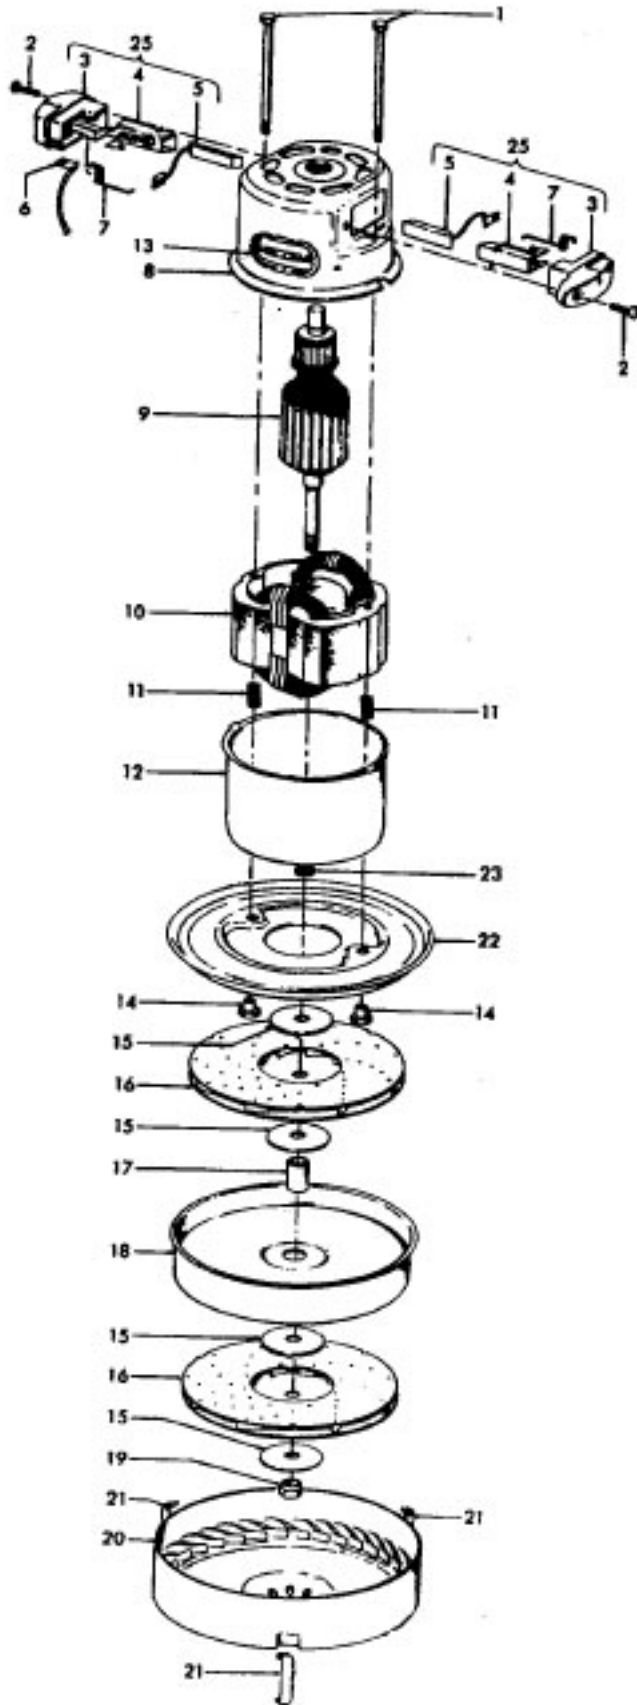

# Motor

Model S3187-030, S3195-030

Ref. No.	Part No.	Description
	43577074	Motor Comp.
1	12022-	Field Bolt
2	21429406	Screw
3	168038AG	Brush Carrier
4	168506	Brush Holder
5	167679	Carbon Brush
6	27666551	Terminal
7	38353004	Spring
8	169706	Motor Housing - Upper
9	44765106	Armature
10	45311022	Field Coil
11	167721FW	Spring
12	41823001	Motor Housing - Lower
13	169702BZ	Bushing
14	167695EF	Washer
15	21312774	Washer
16	43566006	Fan
17	31732003	Spacer
18	169712	Interstage
19	33426001	Nut
20	37218005	Diffuser
21	34786002	Spring Clip
22	169713FW	Mounting Plate
23	31148002	Spacer
25	168506	Brush Carrier Assm.

# Powered Nozzle & Agitator

Models S3195, S3195-030

Ref. No.	Part No.	Description
1	46321005	Attachment Cord
2	36231096	Furniture Guard - MY
3	48416030	Agitator - 4B
4	163768	Strain Relief
5	21447041	Screw
6	27479307	Wire Tie
7	36131020	Retainer Housing
8	43461021	Nozzle Connector - AG
9	34112005	Seal
10	34337003	Seal
11	48969	Wire Nut
13	42256098	Duct Cover
14	34123017	Seal
15	35276001	Detent Spring
16	32175025	Wheel - AG
17	31523005	Shaft
18	32761001	Wheel
19	31522004	Wheel Shaft
20	21447007	Screw
21	42246121	Base Plate (Inc. items 16, 17, 18, 19, 22)
22	34337004	Seal
23	43177073	Motor
26	27666702	Terminal
27	34361001	Switch Actuator
28	42262032	Housing
29	36131017	Retainer
30	37258082	Shield
31	281770KD	Switch
32	51151053	Indicator
33	38353007	Torsion Spring
34	31523006	Pivot Pin
35	38458002	Depressor
36	38433044	Switch Pedal - MY
37	38528011	Belt
38	42252189	Nozzle Body
39	52125092	Nameplate
40	37246100	Panel-LB
41	43457037	Swivel Tube - AG
	48438016	Power Nozzle - LB
<b>Agitator</b>		
1	48495AY	Thread Guard
2	43267002	Bearing
3	21347003	Washer
4	41435023	Agit. End (Inc. items 2,3)
5	48445017	Agitator Brush
6	41435018	Thread Guard
7	38537008	End Pulley
8	48418001	Brush Ring
9	31722019	Spacer
10	32724005	Shaft
	48416030	Agitator Comp.