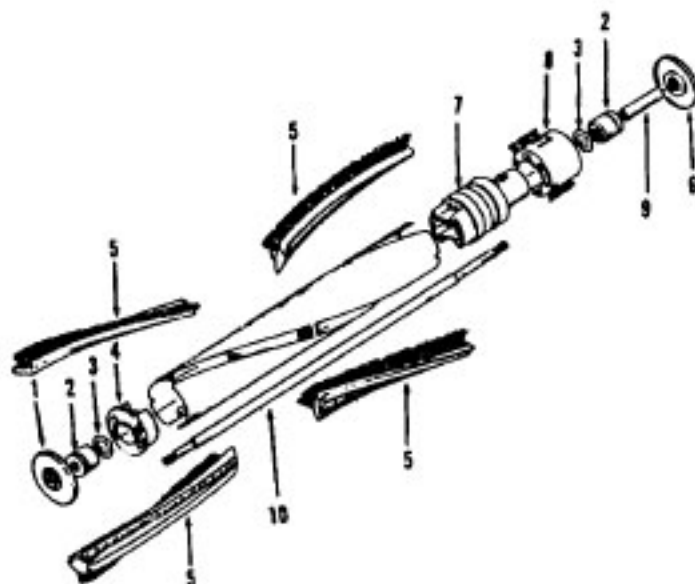

Motor

Model S3187-030, S3195-030

Ref. No.	Part No.	Description
	43577074	Motor Comp.
1	12022-	Field Bolt
2	21429406	Screw
3	168038AG	Brush Carrier
4	168506	Brush Holder
5	167679	Carbon Brush
6	27666551	Terminal
7	38353004	Spring
8	169706	Motor Housing - Upper
9	44765106	Armature
10	45311022	Field Coil
11	167721FW	Spring
12	41823001	Motor Housing - Lower
13	169702BZ	Bushing
14	167695EF	Washer
15	21312774	Washer
16	43566006	Fan
17	31732003	Spacer
18	169712	Interstage
19	33426001	Nut
20	37218005	Diffuser
21	34786002	Spring Clip
22	169713FW	Mounting Plate
23	31148002	Spacer
25	168506	Brush Carrier Assm.

Powered Nozzle & Agitator

Models S3195, S3195-030

Ref. No.	Part No.	Description
1	46321005	Attachment Cord
2	36231096	Furniture Guard - MY
3	48416030	Agitator - 4B
4	163768	Strain Relief
5	21447041	Screw
6	27479307	Wire Tie
7	36131020	Retainer Housing
8	43461021	Nozzle Connector - AG
9	34112005	Seal
10	34337003	Seal
11	48969	Wire Nut
13	42256098	Duct Cover
14	34123017	Seal
15	35276001	Detent Spring
16	32175025	Wheel - AG
17	31523005	Shaft
18	32761001	Wheel
19	31522004	Wheel Shaft
20	21447007	Screw
21	42246121	Base Plate (Inc. items 16, 17, 18, 19, 22)
22	34337004	Seal
23	43177073	Motor
26	27666702	Terminal
27	34361001	Switch Actuator
28	42262032	Housing
29	36131017	Retainer
30	37258082	Shield
31	281770KD	Switch
32	51151053	Indicator
33	38353007	Torsion Spring
34	31523006	Pivot Pin
35	38458002	Depressor
36	38433044	Switch Pedal - MY
37	38528011	Belt
38	42252189	Nozzle Body
39	52125092	Nameplate
40	37246100	Panel-LB
41	43457037	Swivel Tube - AG
	48438016	Power Nozzle - LB
Agitator		
1	48495AY	Thread Guard
2	43267002	Bearing
3	21347003	Washer
4	41435023	Agit. End (Inc. items 2,3)
5	48445017	Agitator Brush
6	41435018	Thread Guard
7	38537008	End Pulley
8	48418001	Brush Ring
9	31722019	Spacer
10	32724005	Shaft
	48416030	Agitator Comp.