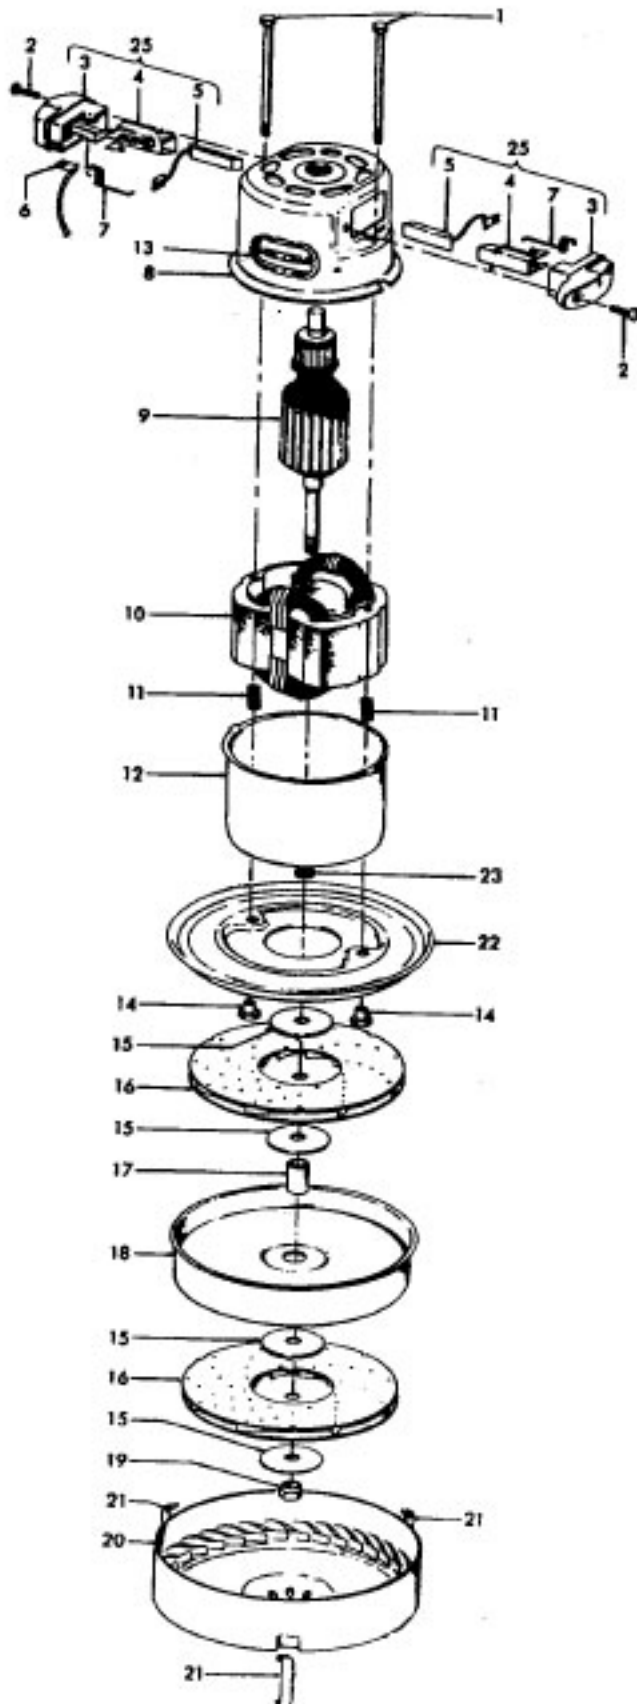

Motor

Model S3187-030, S3195-030

Ref. No.	Part No.	Description
	43577074	Motor Comp.
1	12022-	Field Bolt
2	21429406	Screw
3	168038AG	Brush Carrier
4	168506	Brush Holder
5	167679	Carbon Brush
6	27666551	Terminal
7	38353004	Spring
8	169706	Motor Housing - Upper
9	44765106	Armature
10	45311022	Field Coil
11	167721FW	Spring
12	41823001	Motor Housing - Lower
13	169702BZ	Bushing
14	167695EF	Washer
15	21312774	Washer
16	43566006	Fan
17	31732003	Spacer
18	169712	Interstage
19	33426001	Nut
20	37218005	Diffuser
21	34786002	Spring Clip
22	169713FW	Mounting Plate
23	31148002	Spacer
25	168506	Brush Carrier Assm.