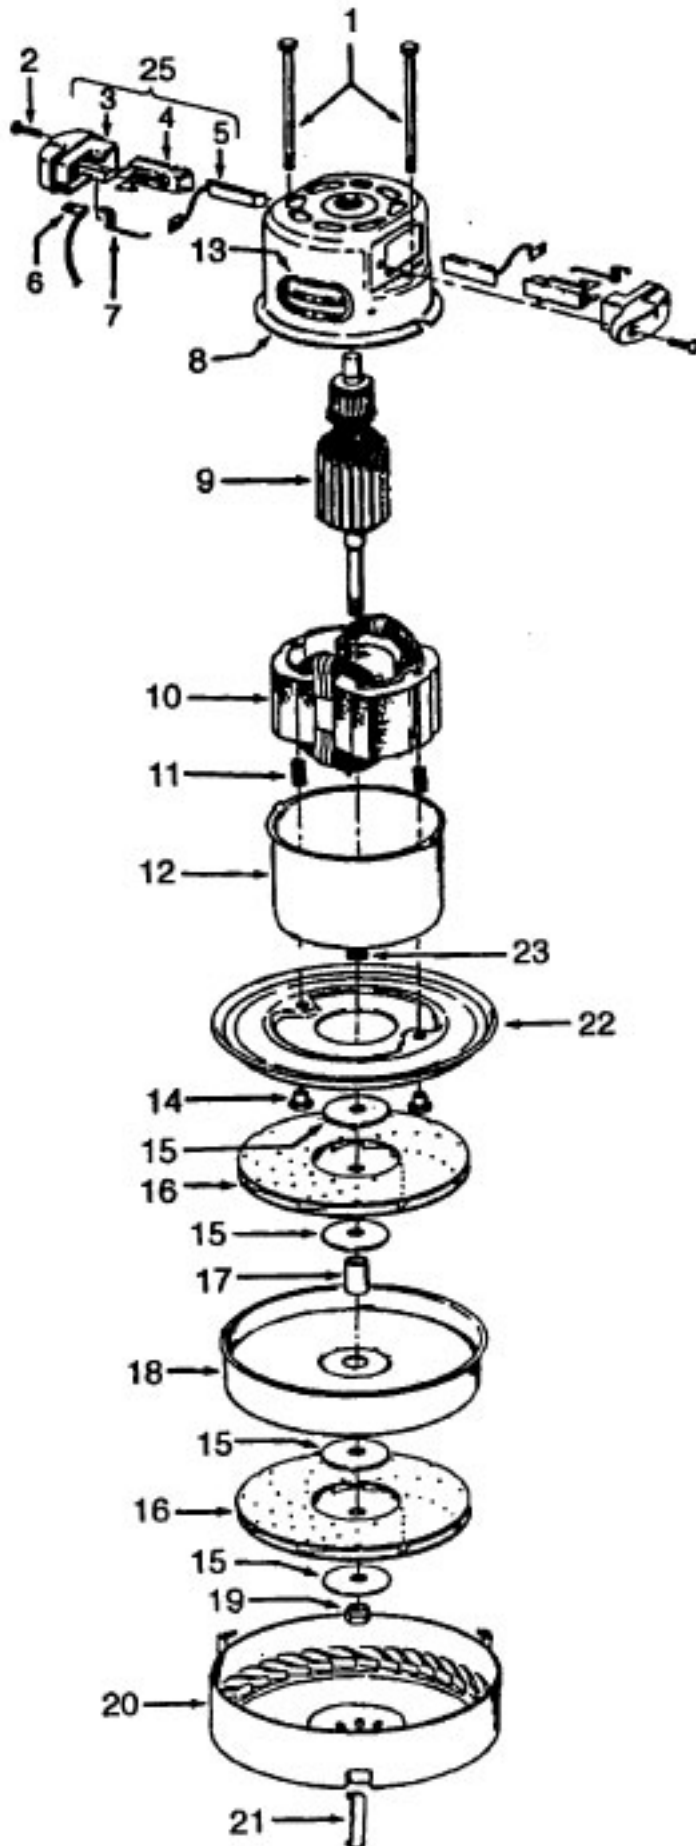

Celebrity Motor

Models S3129, S3137, S3171, S3187, S3193,
S3195, S3199, S3201, S3219, S3237, S3239

Motor - 2 Speed 43577093 (3.7)
Motor - 43577101 (2.6)

Ref. No.	Part No.	Description
	43577101	Motor - (2.6) S3129, S3137, S3171, S3187, S3193, S3195, S3219
	43577093	Motor Comp. - (3.7) S3199, S3201, S3237, S3239
1	12022	Field Bolt
2	21429406	Screw
3	168038	Brush Carrier
4	168506-	Brush Holder
5	167679	Carbon Brush
6	27666551	Terminal
7	38353004	Spring
8	169706	Motor Housing - Upper
9	44765078	Armature (2.6)
	44765106	Armature (3.7)
10	45311017	Field Coll (2.6)
	45311018	Field Coll (3.7) 2-Speed
11	167721FW	Spring (3.7)
	38311016	Spring (2.6)
12	41823001	Motor Housing - Lower
13	169702BZ	Bushing
14	167695EF	Nut
15	21312774	Washer
16	43566006	Fan
17	31732003	Spacer
18	169712	Interstage
19	33426001	Nut
20	37218005	Diffuser
21	34786002	Spring Clip
22	169713FW	Mounting Plate
23	31148002	Spacer
25	168506	Brush Carrier Assm.