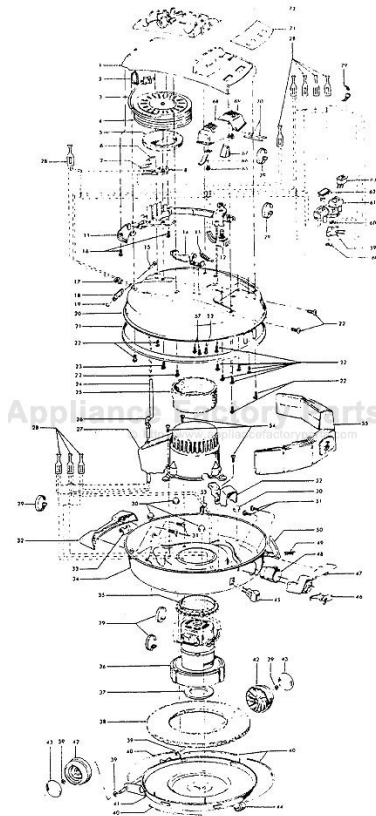

[Find Your HOOVER Vacuum Cleaner Parts - Select From 1456 Models](#)

----- Manual continues below part list -----