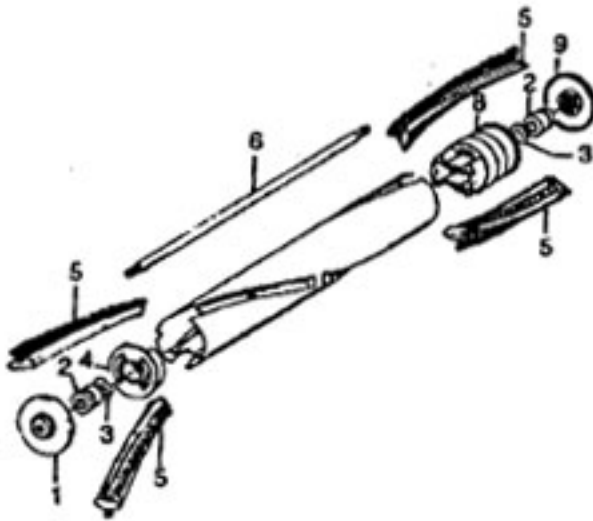

Powered Nozzle

Models S3199, S3201, S3219, S3233

Ref. No.	Part No.	Description
1	46321005	Attachment Cord
2	36231110	Furniture Guard - LT - S3199
	36231096	Furniture Guard - MY - S3201, S3219, S3233
3	48416030	Agitator - 4B
4	163768	Strain Relief
5	21447041	Screw
6	27479307	Wire Tie
7	36131020	Retainer Housing - S3201, S3219, S3233
	36131024	Retainer Housing - MT - S3199
8	43481021	Nozzle Connector - AG
9	34112005	Seal
10	34337003	Seal
11	47171009	Lamp Socket
12	48969	Wire Nut
14	42256098	Duct Cover
15	34123017	Seal
16	35276001	Detent Spring
17	32175025	Wheel - AG
18	31523005	Wheel Shaft
19	32761001	Wheel
20	31522004	Wheel Shaft
21	21447007	Screw
22	42246121	Base Plate (Inc. items 17, 18, 19, 20, 23)
23	34337004	Lower Seal
	34378010	Upper Seal
24	51371010	Indicator Nameplate - S3201, S3219, S3233
	51865018	Indicator Nameplate - S3199
25	36218005	Grommet
26	27317307	Lamp-15
27	43177073	Motor
28	39382013	Indicator Lens
29	27666702	Terminal
30	37258082	Shield
31	281770KD	Switch
32	51151053	Indicator
33	34361001	Switch Actuator
34	42262032	Housing
35	36131017	Retainer
36	38353007	Torsion Spring
37	31523006	Pivot Pin
38	38458002	Depressor
39	38433066	Switch Pedal - S3199
	38433044	Switch Pedal - MY - S3201, S3219, S3233
40	38528011	Belt
41	42252189	Nozzle Body - AG - S3199
	42252057	Nozzle Body - LB - S3201, S3219, S3233
42	51375041	Nameplate - S3199
	52125092	Nameplate - S3201, S3219
43	39383060	Lens - KC
44	43457037	Swivel Tube - AG - S3201, S3219, S3233, S3199
	48438056	Power Nozzle - MT - S3199
	48438055	Power Nozzle - S3201, S3219, S3233

Ref. No.	Part No.	Description
1	41435018	Thread Guard
2	43267002	Bearing
3	21347003	Washer
4	38422001	End
5	41435023	End - S3425-060
5	48445017	Agitator Brush
6	160070	Shaft
8	38537002	End Pulley
9	41435021	Thread Guard
	48416009	Agitator - S3181, S3189, S3191, S3193, S3217, S3209, S3211, S3213, S3245, S3261, S3263, S3403, S3425-060