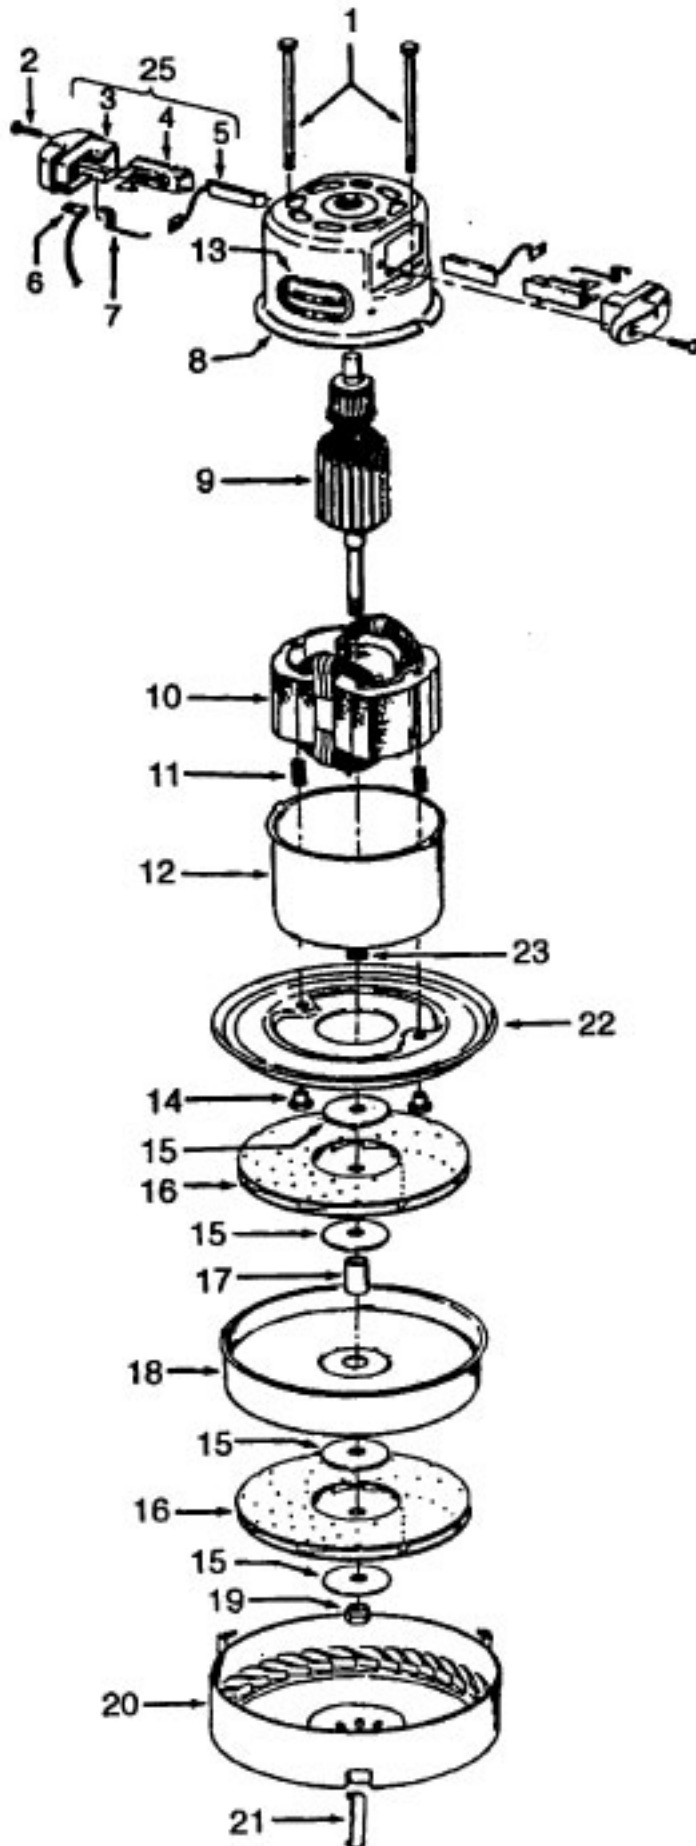

Celebrity Motor

Models S3129, S3137, S3171, S3187, S3193,
S3195, S3199, S3201, S3219, S3237, S3239

Motor - 2 Speed 43577093 (3.7)

Motor - 43577101 (2.6)

Ref. No.	Part No.	Description
	43577101	Motor - (2.6) S3129, S3137, S3171, S3187, S3193, S3195, S3219
	43577093	Motor Comp. - (3.7) S3199, S3201, S3237, S3239
1	12022	Field Bolt
2	21429406	Screw
3	168038	Brush Carrier
4	168506-	Brush Holder
5	167679	Carbon Brush
6	27666551	Terminal
7	38353004	Spring
8	169706	Motor Housing - Upper
9	44765078	Armature (2.6)
	44765106	Armature (3.7)
10	45311017	Field Coll (2.6)
	45311018	Field Coll (3.7) 2-Speed
11	167721FW	Spring (3.7)
	38311016	Spring (2.6)
12	41823001	Motor Housing - Lower
13	169702BZ	Bushing
14	167695EF	Nut
15	21312774	Washer
16	43566006	Fan
17	31732003	Spacer
18	169712	Interstage
19	33426001	Nut
20	37218005	Diffuser
21	34786002	Spring Clip
22	169713FW	Mounting Plate
23	31148002	Spacer
25	168506	Brush Carrier Assm.