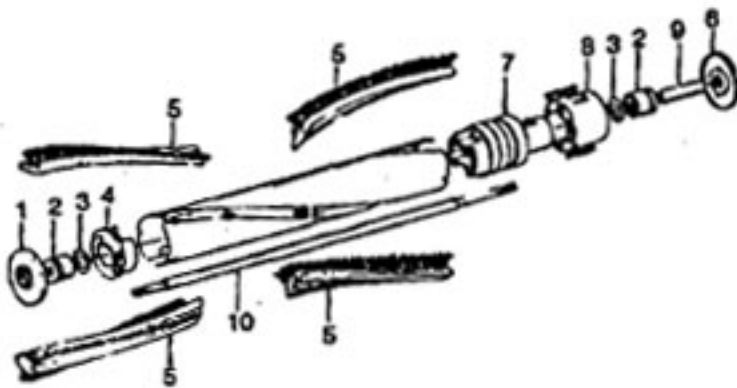

Ref. No.	Part No.	Description
1	48495AY	Thread Guard
2	43267002	Bearing
3	21347003	Washer
4	41435023	End
5	48445017	Agitator Brush
6	41435018	Thread Guard
7	38537008	End Pulley
8	48418001	Brush Ring
9	31722019	Spacer
10	32724005	Shaft
	48416000	Agitator Comp.- S3195, S3195-030, S3199, S3201, S3219, S3233, S3237, S3239, S3265, S3269, S3271