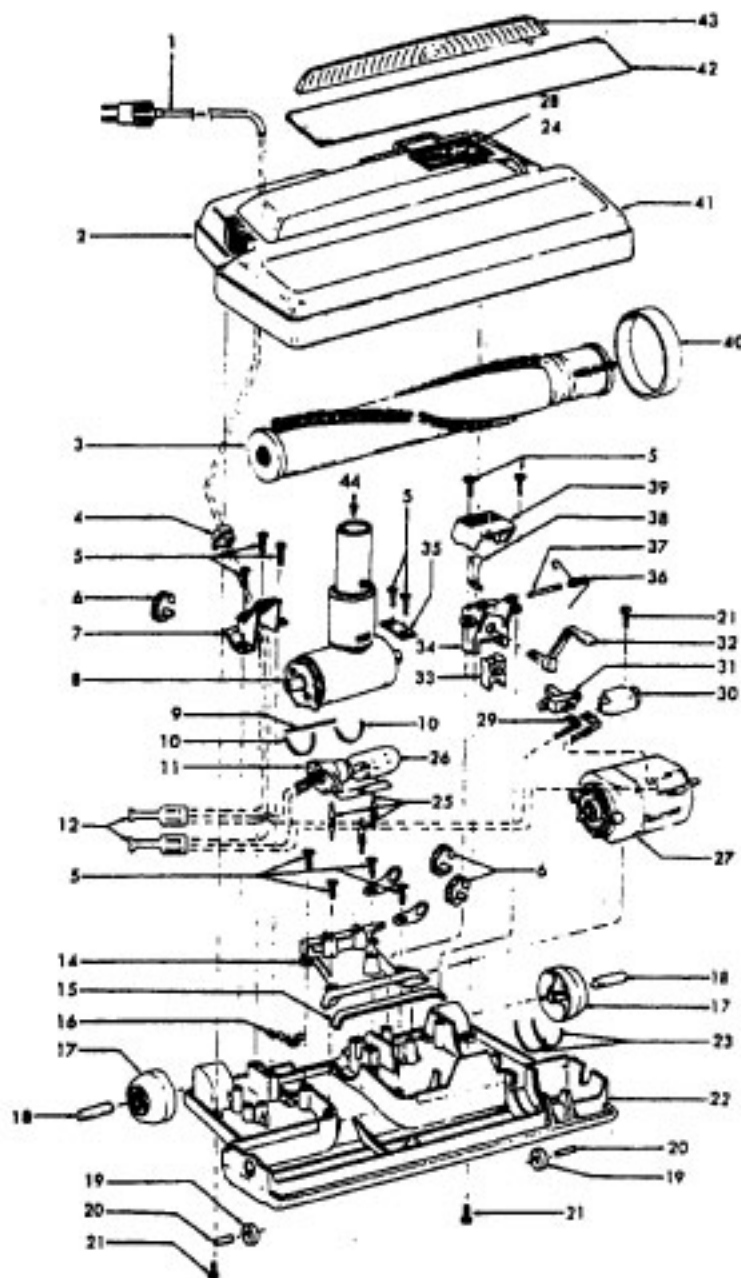

Powered Nozzle

Models S3199, S3201, S3219, S3233

Ref. No.	Part No.	Description
1	46321005	Attachment Cord
2	36231110	Furniture Guard - LT - S3199
	36231096	Furniture Guard - MY - S3201, S3219, S3233
3	48416030	Agitator - 4B
4	163768	Strain Relief
5	21447041	Screw
6	27479307	Wire Tie
7	36131020	Retainer Housing - S3201, S3219, S3233
	36131024	Retainer Housing - MT - S3199
8	43481021	Nozzle Connector - AG
9	34112005	Seal
10	34337003	Seal
11	47171009	Lamp Socket
12	48969	Wire Nut
14	42256098	Duct Cover
15	34123017	Seal
16	35276001	Detent Spring
17	32175025	Wheel - AG
18	31523005	Wheel Shaft
19	32761001	Wheel
20	31522004	Wheel Shaft
21	21447007	Screw
22	42246121	Base Plate (Inc. items 17, 18, 19, 20, 23)
23	34337004	Lower Seal
	34378010	Upper Seal
24	51371010	Indicator Nameplate - S3201, S3219, S3233
	51865018	Indicator Nameplate - S3199
25	36218005	Grommet
26	27317307	Lamp-15
27	43177073	Motor
28	39382013	Indicator Lens
29	27666702	Terminal
30	37258082	Shield
31	281770KD	Switch
32	51151053	Indicator
33	34361001	Switch Actuator
34	42262032	Housing
35	36131017	Retainer
36	38353007	Torsion Spring
37	31523006	Pivot Pin
38	38458002	Depressor
39	38433066	Switch Pedal - S3199
	38433044	Switch Pedal - MY - S3201, S3219, S3233
40	38528011	Belt
41	42252189	Nozzle Body - AG - S3199
	42252057	Nozzle Body - LB - S3201, S3219, S3233
42	51375041	Nameplate - S3199
	52125092	Nameplate - S3201, S3219
43	39383060	Lens - KC
44	43457037	Swivel Tube - AG - S3201, S3219, S3233, S3199
	48438056	Power Nozzle - MT - S3199
	48438055	Power Nozzle - S3201, S3219, S3233