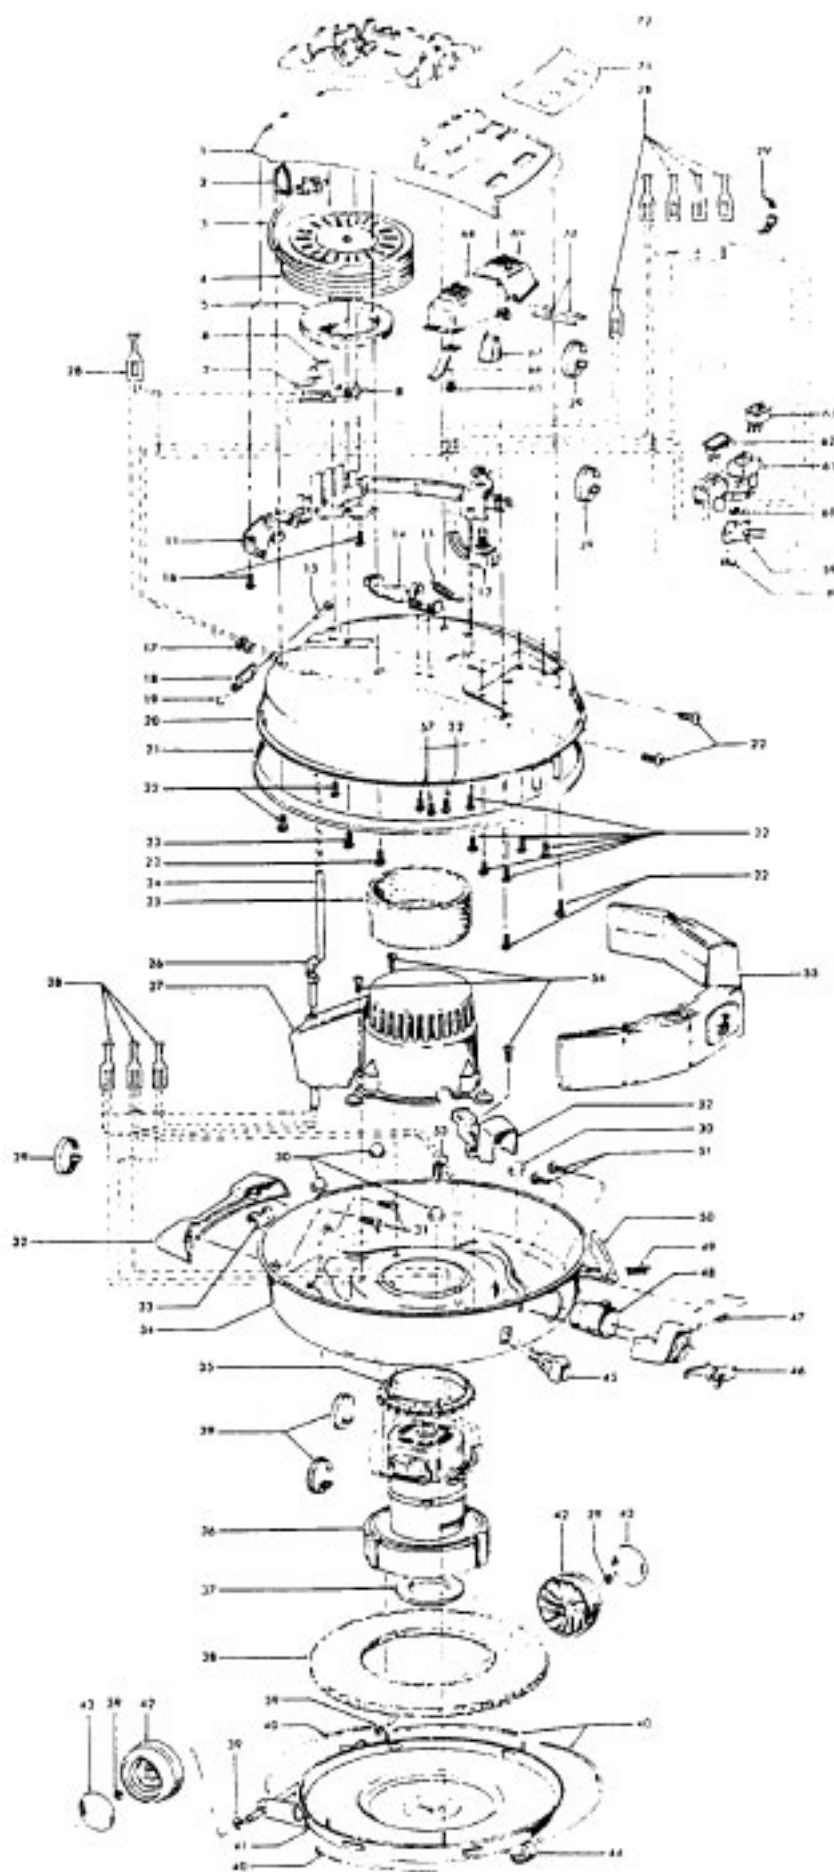

Celebrity

Models S3199, S3201, S3237, S3239

Ref. No.	Part No.	Description	Ref. No.	Part No.	Description
1	37215115	Cord Reel Cover - LB	45	46326096	Receptacle - JM
	37215117	Cord Reel Cover - LZ	46	36151012	Latch
2	36218014	Cord Guide - LZ	47	39457006	Handle - S3199, S3239, S3237
3	0M100206	Attach. Cord - AG - 25'		39457009	Handle - LU - S3201
	46383308	Attach. Cord - AAP - 23' - S3237, S3239		39457011	Handle - M
4	46831106	Cord Reel - AAP		39457012	Handle - MD
5	31193010	Seal	48	170352AG	Bag Collar Connector
6	21366004	Speed Nut	49	48512FW	Spring
7	34141004	Wire Shield	50	16439LT	Latch
8	47348045	Brush Block		16439JX	Latch
11	37215136	Cover Plate - LS - S3199		16439EW	Latch
	37215135	Cover Plate - LB - S3201	51	21447024	Screw
	37215137	Cover Plate - LZ - S3237, S3239	52	37959020	Wire Cover - JM
12	28212004	Switch	53	34723001	Retainer Clip
13	38332001	Spring	54	17001FW	Screw
14	43138024	Brake Assm. w/Pad	55	4010009H	Throw Away Bag (3 Pk.)
15	47938	Hinge Pin	57	38198	Screw
16	21447003	Screw	59	28375002	Vacuum Switch
17	27482120	Strain Relief	60	31144003	Foam Seal
18	35214004	Hinge Leaf - Upper	61	42914004	Switch Mount
19	48123AV	Lock Ring	62	27333004	Indicator Light
20	42211267	Upper Shell - AX	63	28162006	Switch
21	170361LR	Furniture Guard	65	21447017	Screw
	170361JM	Furniture Guard	66	34661007	Brake Pedal Cam
	170361LZ	Furniture Guard	67	34783003	Spring
22	21447014	Screw	68	38433057	Brake Pedal - LT - S3199
23	21447003	Screw		38433058	Brake Pedal - LU - S3201
24	46511006	Pigtail Cord		38433060	Brake Wheel - WW - S3237
25	38764006	Filter		38433061	Brake Pedal - MD - S3239
26	27482227	Strain Relief	69	38433052	Switch Pedal - LT - S3199
27	37196070	Motor Cover - JM		38433053	Switch Pedal - LU - S3201
28	48969	Wire Nut		38433047	Switch Pedal - MD - S3237, S3239
29	27479307	Wire Tie	70	31514004	Shaft
30	21851003	Nut	71	51375052	Nameplate
31	21447014	Screw		51375053	Nameplate - S3201
32	36921011	Rest Pad - LT - S3199		51375048	Nameplate - S3199, S3201, S3237
	36921008	Rest Pad - LU - S3201, S3237, S3239		51375049	Nameplate - S3239
33	170348AW	Hinge Leaf - Lower	72	36433032	Tool Rack - LS - S3199
34	42213029	Intermediate Shell - M		36433031	Tool Rack - LB - S3201
35	169293	Resilient Mount - Upper		36433034	Tool Rack - LZ - S3237, S3239
36	43577093	Motor - 3.7 - (P - 90)	ITEMS NOT ILLUSTRATED		
37	31178015	Compression Pad		46831076	Commutator (Component of Cord Reel Assm.)
38	31178012	Muffler		56513133	Owner Manual - S3199, S3201
39	13730	Lock Ring		56513194	Owner Manual - S3237, S3239
40	34111002	Gasket		58343015	Bottom Support
41	41421276	Bottom Pan - M - S3199, S3201, S3237		58346003	Top Support
	41421277	Bottom Pan - MD - S3239		58185091	Carton - Celebrity w/ Power. Nozzle
42	38522026	Rear Wheel - LT - S3199	Cleaning Tools - (P 92)		
	38522032	Rear Wheel - S3201, S3237, S3239		43433085	Hose
43	169242	Wheel Cover - S3199, S3201		48438058	Power Nozzle - MT - (P - 88) - S3199
	37912013	Wheel Cover - S3237, S3239		48438055	Power Nozzle - TF - (P - 88) - S3201
44	23737202	Caster Wheel		48438059	Power Nozzle - LZ - (P - 123) - S3237, S3239 (electronic version no longer available - use 48438055)