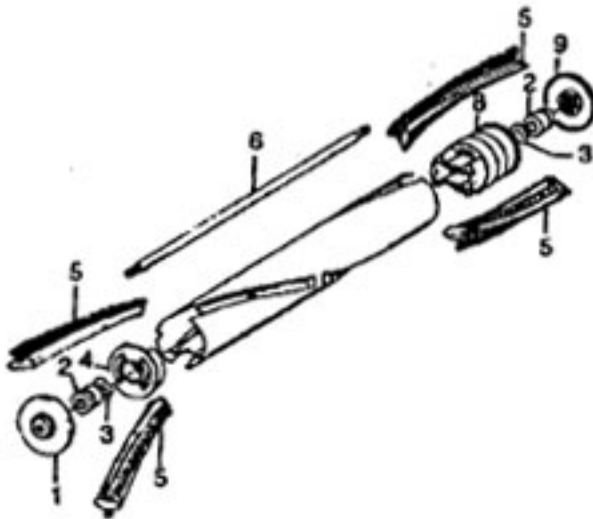

Agitator

Models S3181, S3189, S3191, S3193, S3195, S3195-030
S3199, S3201, S3209, S3211, S3213, S3217, S3219,
S3233, S3237, S3239, S3245, S3261, S3263, S3265
S3269, S3271, S3403, S3425, S3425-030

Ref. No.	Part No.	Description
1	41435018	Thread Guard
2	43267002	Bearing
3	21347003	Washer
4	38422001	End
	41435023	End - S3425-060
5	48445017	Agitator Brush
6	160070	Shaft
8	38537002	End Pulley
9	41435021	Thread Guard
	48416009	Agitator - S3181, S3189, S3191, S3193, S3217, S3209, S3211, S3213, S3245, S3261, S3263, S3403, S3425-060