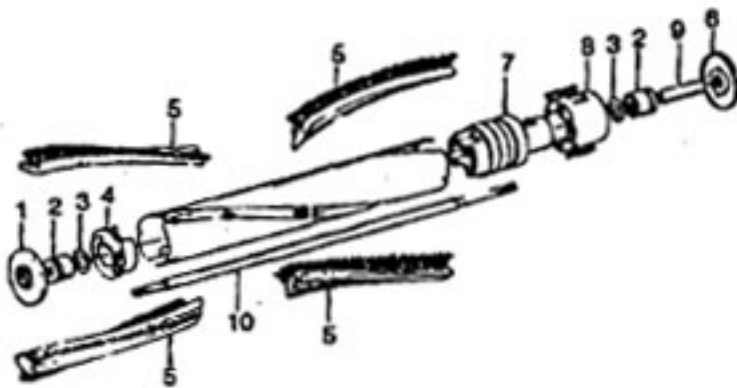

Powered Nozzle

Models S3199, S3201, S3219, S3233

Ref. No.	Part No.	Description
1	46321005	Attachment Cord
2	36231110	Furniture Guard - LT - S3199
	36231096	Furniture Guard - MY - S3201, S3219, S3233
3	48416030	Agitator - 4B
4	163768	Strain Relief
5	21447041	Screw
6	27479307	Wire Tie
7	36131020	Retainer Housing - S3201, S3219, S3233
	36131024	Retainer Housing - MT - S3199
8	43481021	Nozzle Connector - AG
9	34112005	Seal
10	34337003	Seal
11	47171009	Lamp Socket
12	48969	Wire Nut
14	42256098	Duct Cover
15	34123017	Seal
16	35276001	Detent Spring
17	32175025	Wheel - AG
18	31523005	Wheel Shaft
19	32761001	Wheel
20	31522004	Wheel Shaft
21	21447007	Screw
22	42246121	Base Plate (Inc. items 17, 18, 19, 20, 23)
23	34337004	Lower Seal
	34378010	Upper Seal
24	51371010	Indicator Nameplate - S3201, S3219, S3233
	51865018	Indicator Nameplate - S3199
25	36218005	Grommet
26	27317307	Lamp-15
27	43177073	Motor
28	39382013	Indicator Lens
29	27666702	Terminal
30	37258082	Shield
31	281770KD	Switch
32	51151053	Indicator
33	34361001	Switch Actuator
34	42262032	Housing
35	36131017	Retainer
36	38353007	Torsion Spring
37	31523006	Pivot Pin
38	38458002	Depressor
39	38433066	Switch Pedal - S3199
	38433044	Switch Pedal - MY - S3201, S3219, S3233
40	38528011	Belt
41	42252189	Nozzle Body - AG - S3199
	42252057	Nozzle Body - LB - S3201, S3219, S3233
42	51375041	Nameplate - S3199
	52125092	Nameplate - S3201, S3219
43	39383060	Lens - KC
44	43457037	Swivel Tube - AG - S3201, S3219, S3233, S3199
	48438056	Power Nozzle - MT - S3199
	48438055	Power Nozzle - S3201, S3219, S3233

Ref. No.	Part No.	Description
1	41435018	Thread Guard
2	43267002	Bearing
3	21347003	Washer
4	38422001	End
5	41435023	End - S3425-060
5	48445017	Agitator Brush
6	160070	Shaft
8	38537002	End Pulley
9	41435021	Thread Guard
	48416009	Agitator - S3181, S3189, S3191, S3193, S3217, S3209, S3211, S3213, S3245, S3261, S3263, S3403, S3425-060