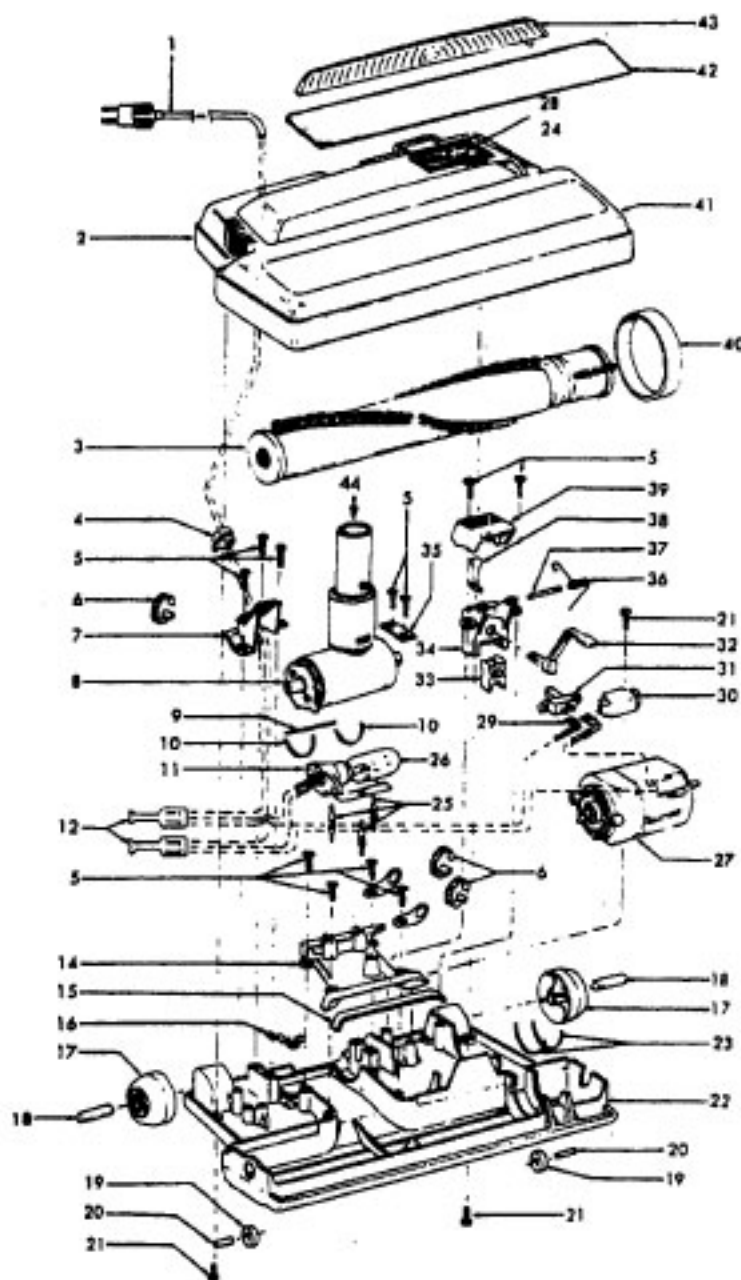

Powered Nozzle

Models S3199, S3201, S3219, S3233

Ref. No.	Part No.	Description
1	46321005	Attachment Cord
2	36231110	Furniture Guard - LT - S3199
	36231096	Furniture Guard - MY - S3201, S3219, S3233
3	48416030	Agitator - 4B
4	163768	Strain Relief
5	21447041	Screw
6	27479307	Wire Tie
7	36131020	Retainer Housing - S3201, S3219, S3233
	36131024	Retainer Housing - MT - S3199
8	43481021	Nozzle Connector - AG
9	34112005	Seal
10	34337003	Seal
11	47171009	Lamp Socket
12	48969	Wire Nut
14	42256098	Duct Cover
15	34123017	Seal
16	35276001	Detent Spring
17	32175025	Wheel - AG
18	31523005	Wheel Shaft
19	32761001	Wheel
20	31522004	Wheel Shaft
21	21447007	Screw
22	42246121	Base Plate (Inc. items 17, 18, 19, 20, 23)
23	34337004	Lower Seal
	34378010	Upper Seal
24	51371010	Indicator Nameplate - S3201, S3219, S3233
	51865018	Indicator Nameplate - S3199
25	36218005	Grommet
26	27317307	Lamp-15
27	43177073	Motor
28	39382013	Indicator Lens
29	27666702	Terminal
30	37258082	Shield
31	281770KD	Switch
32	51151053	Indicator
33	34361001	Switch Actuator
34	42262032	Housing
35	36131017	Retainer
36	38353007	Torsion Spring
37	31523006	Pivot Pin
38	38458002	Depressor
39	38433066	Switch Pedal - S3199
	38433044	Switch Pedal - MY - S3201, S3219, S3233
40	38528011	Belt
41	42252189	Nozzle Body - AG - S3199
	42252057	Nozzle Body - LB - S3201, S3219, S3233
42	51375041	Nameplate - S3199
	52125092	Nameplate - S3201, S3219
43	39383060	Lens - KC
44	43457037	Swivel Tube - AG - S3201, S3219, S3233, S3199
	48438056	Power Nozzle - MT - S3199
	48438055	Power Nozzle - S3201, S3219, S3233