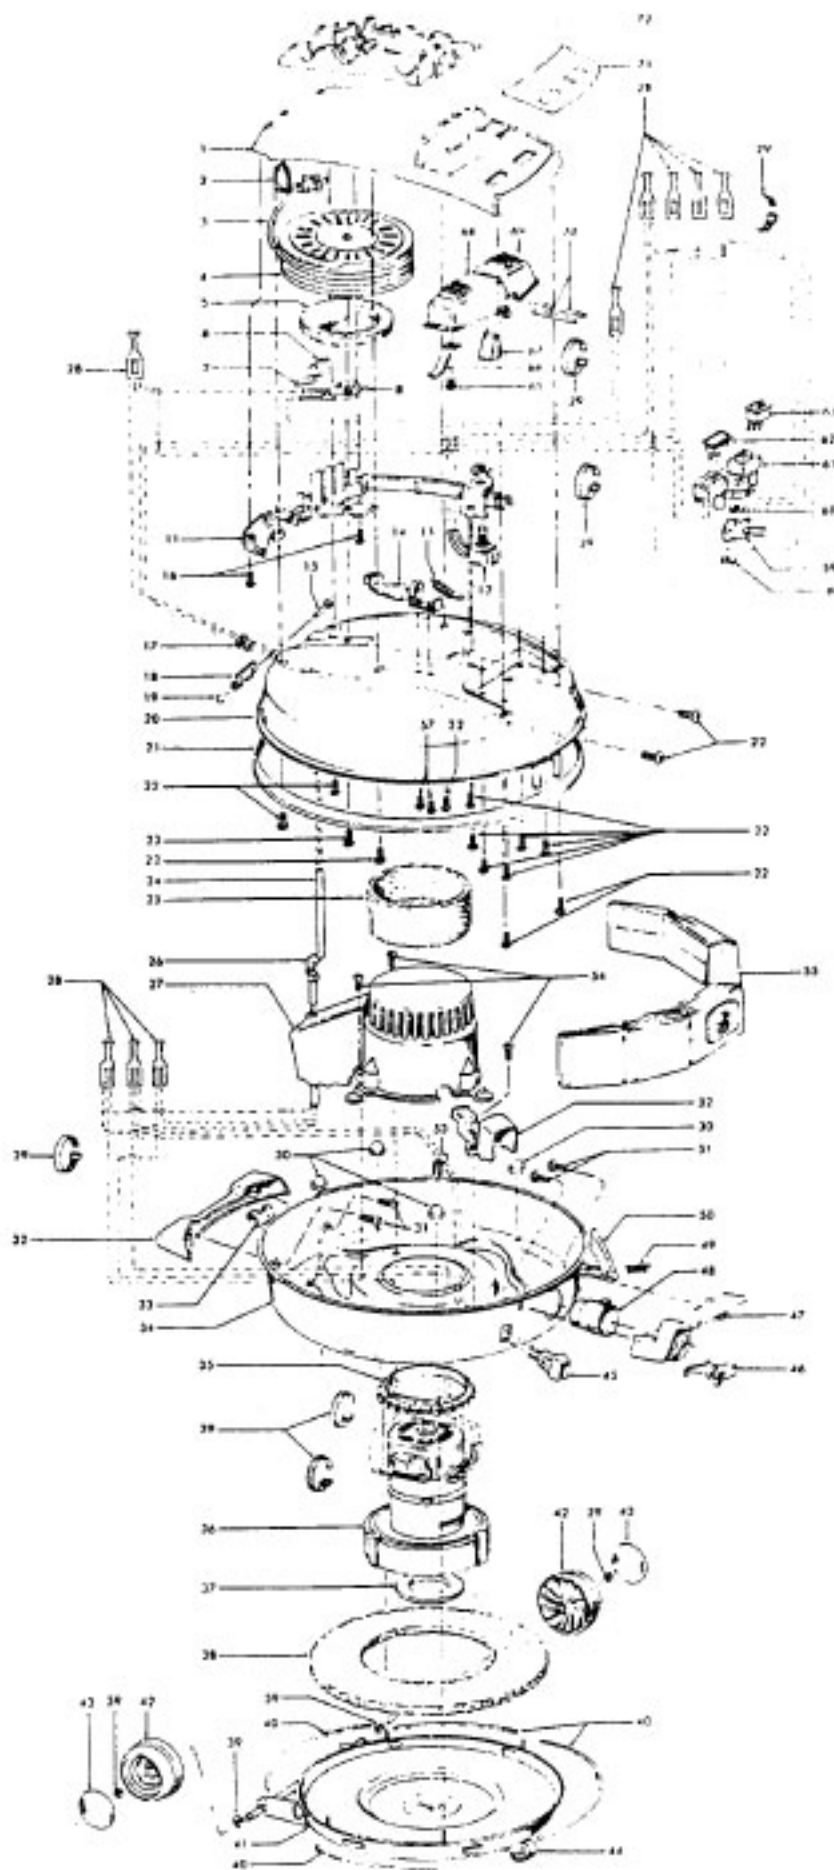

Celebrity

Models S3199, S3201, S3237, S3239

Ref. No.	Part No.	Description	Ref. No.	Part No.	Description
1	37215115	Cord Reel Cover - LB	45	46326096	Receptacle - JM
	37215117	Cord Reel Cover - LZ	46	36151012	Latch
2	36218014	Cord Guide - LZ	47	39457006	Handle - S3199, S3239, S3237
3	0M100206	Attach. Cord - AG - 25'		39457009	Handle - LU - S3201
	46383308	Attach. Cord - AAP - 23'- S3237, S3239		39457011	Handle - M
4	46831106	Cord Reel - AAP		39457012	Handle - MD
5	31193010	Seal	48	170352AG	Bag Collar Connector
6	21366004	Speed Nut	49	48512FW	Spring
7	34141004	Wire Shield	50	16439LT	Latch
8	47348045	Brush Block		16439JX	Latch
11	37215136	Cover Plate - LS - S3199		16439EW	Latch
	37215135	Cover Plate - LB - S3201	51	21447024	Screw
	37215137	Cover Plate - LZ - S3237, S3239	52	37959020	Wire Cover - JM
12	28212004	Switch	53	34723001	Retainer Clip
13	38332001	Spring	54	17001FW	Screw
14	43138024	Brake Assm. w/Pad	55	4010009H	Throw Away Bag (3 Pk.)
15	47938	Hinge Pin	57	38198	Screw
16	21447003	Screw	59	28375002	Vacuum Switch
17	27482120	Strain Relief	60	31144003	Foam Seal
18	35214004	Hinge Leaf - Upper	61	42914004	Switch Mount
19	48123AV	Lock Ring	62	27333004	Indicator Light
20	42211267	Upper Shell - AX	63	28162006	Switch
21	170361LR	Furniture Guard	65	21447017	Screw
	170361JM	Furniture Guard	66	34661007	Brake Pedal Cam
	170361LZ	Furniture Guard	67	34783003	Spring
22	21447014	Screw	68	38433057	Brake Pedal - LT - S3199
23	21447003	Screw		38433058	Brake Pedal - LU - S3201
24	46511006	Pigtail Cord		38433060	Brake Wheel - WW - S3237
25	38764006	Filter		38433061	Brake Pedal - MD - S3239
26	27482227	Strain Relief	69	38433052	Switch Pedal - LT - S3199
27	37196070	Motor Cover - JM		38433053	Switch Pedal - LU - S3201
28	48969	Wire Nut		38433047	Switch Pedal - MD - S3237, S3239
29	27479307	Wire Tie	70	31514004	Shaft
30	21851003	Nut	71	51375052	Nameplate
31	21447014	Screw		51375053	Nameplate - S3201
32	36921011	Rest Pad - LT - S3199		51375048	Nameplate - S3199, S3201, S3237
	36921008	Rest Pad - LU - S3201, S3237, S3239		51375049	Nameplate - S3239
33	170348AW	Hinge Leaf - Lower	72	36433032	Tool Rack - LS - S3199
34	42213029	Intermediate Shell - M		36433031	Tool Rack - LB - S3201
35	169293	Resilient Mount - Upper		36433034	Tool Rack - LZ - S3237, S3239
36	43577093	Motor - 3.7 - (P - 90)	ITEMS NOT ILLUSTRATED		
37	31178015	Compression Pad		46831076	Commutator (Component of Cord Reel Assm.)
38	31178012	Muffler		56513133	Owner Manual - S3199, S3201
39	13730	Lock Ring		56513194	Owner Manual - S3237, S3239
40	34111002	Gasket		58343015	Bottom Support
41	41421276	Bottom Pan - M - S3199, S3201, S3237		58346003	Top Support
	41421277	Bottom Pan - MD - S3239		58185091	Carton - Celebrity w/ Power. Nozzle
42	38522026	Rear Wheel - LT - S3199	Cleaning Tools - (P 92)		
	38522032	Rear Wheel - S3201, S3237, S3239		43433085	Hose
43	169242	Wheel Cover - S3199, S3201		48438058	Power Nozzle - MT - (P - 88) - S3199
	37912013	Wheel Cover - S3237, S3239		48438055	Power Nozzle - TF - (P - 88) - S3201
44	23737202	Caster Wheel		48438059	Power Nozzle - LZ - (P - 123) - S3237, S3239 (electronic version no longer available - use 48438055)