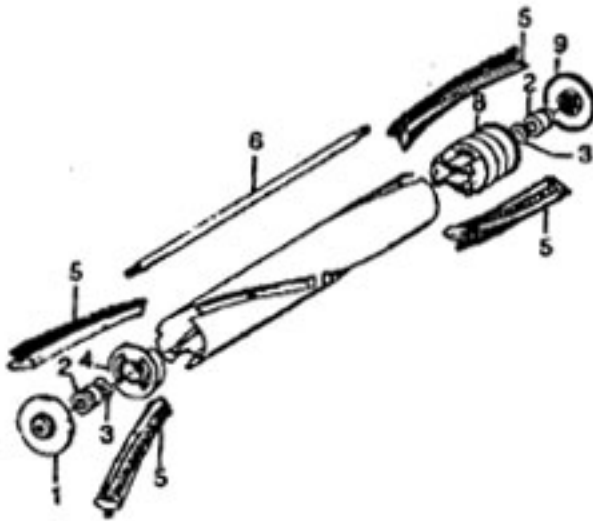

Agitator

Models S3181, S3189, S3191, S3193, S3195, S3195-030
S3199, S3201, S3209, S3211, S3213, S3217, S3219,
S3233, S3237, S3239, S3245, S3261, S3263, S3265
S3269, S3271, S3403, S3425, S3425-030

Ref. No.	Part No.	Description
1	41435018	Thread Guard
2	43267002	Bearing
3	21347003	Washer
4	38422001	End
	41435023	End - S3425-060
5	48445017	Agitator Brush
6	160070	Shaft
8	38537002	End Pulley
9	41435021	Thread Guard
	48416009	Agitator - S3181, S3189, S3191, S3193, S3217, S3209, S3211, S3213, S3245, S3261, S3263, S3403, S3425-060