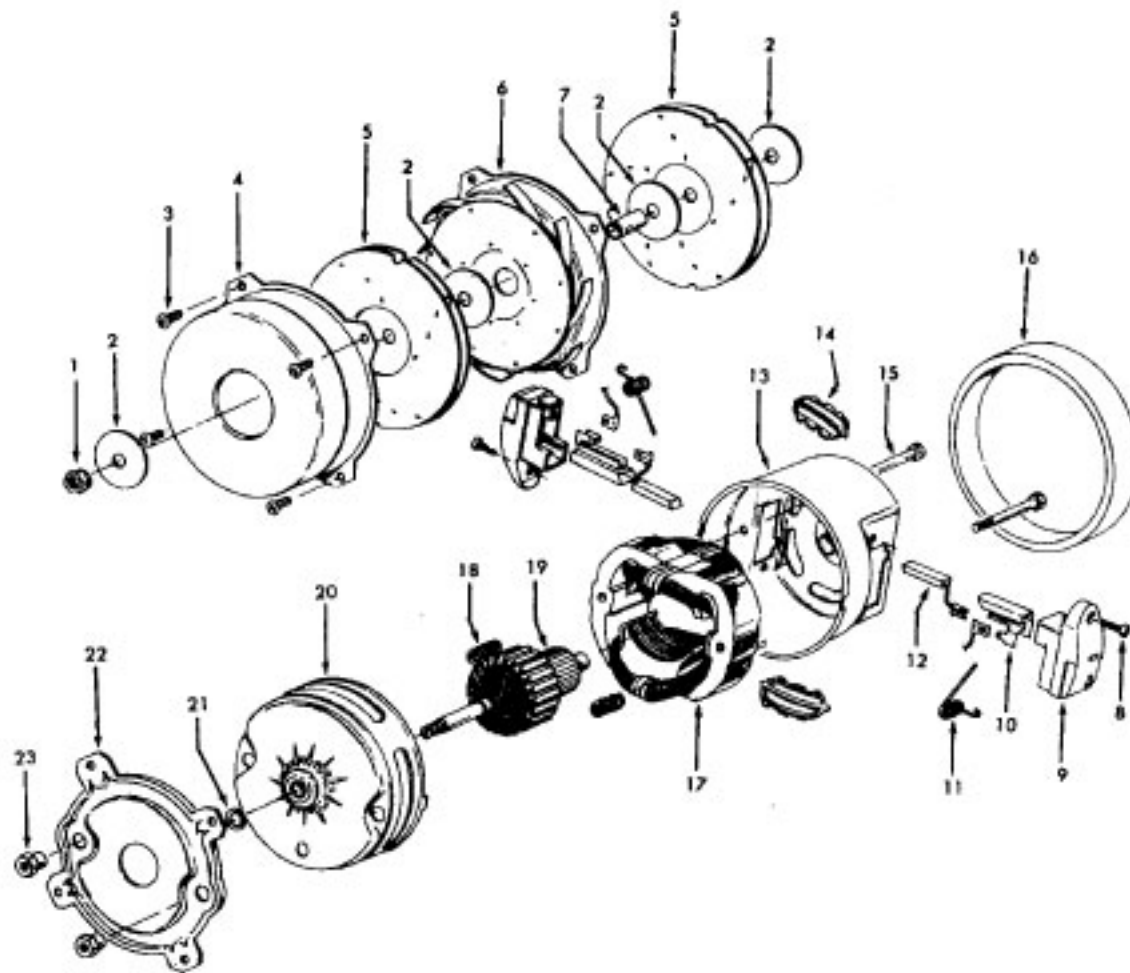

Motor

Model S3203, S3205, S3207, S3209, S3211, S3213, S3241, S3243, S3245, S3247, S3257, S3261, S3263, S3265, S3267 S3291, S3293, S3295, S3401, S3403, S3433

MOTOR 43577109 - (1.7)

Ref. No.	Part No.	Description
1	33426001	Nut
2	21312701	Washer
3	21434224	Screw
4	37191016	Outerstage Housing
5	43566017	Fan
6	43551005	Interstage
7	31742010	Spacer
8	21429406	Screw
9	167696AG	Brush Carrier
10	N/A	Brush Holder - Use Brush Carrier Assem. - 47318008 (Inlc. It. 9 - 12)
11	38353004	Spring
12	167681	Carbon Brush
13	42937003	Motor Housing - Upper
14	169702BZ	Bushing
15	33421004	Bolt
16	31195002	Insulator
17	45311035	Field Coil
18	167721FW	Spring
19	44765171	Armature
20	37191085	Motor Housing - Lower
21	31148002	Spacer
22	36322002	Mounting Plate
23	167695EF	Nut