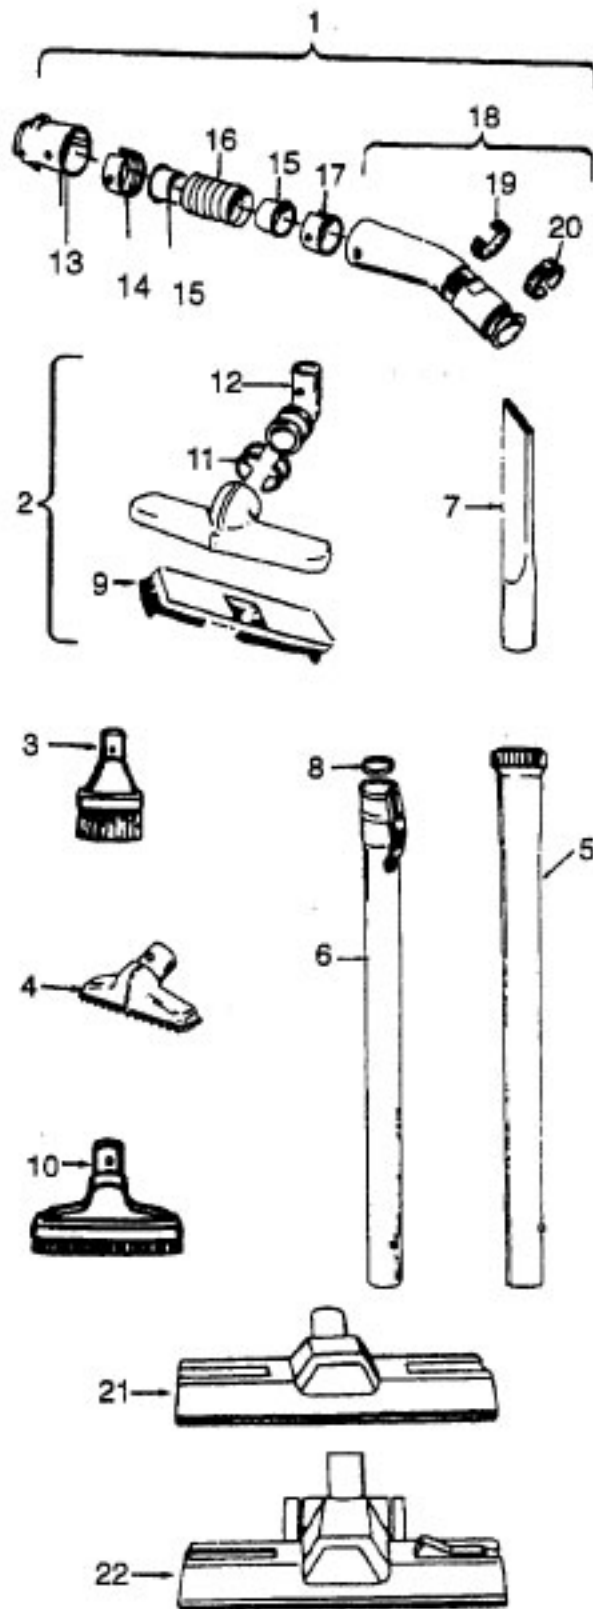

----- Manual continues below part list -----

Available Replacement Parts for HOOVER S3203

H-43414073	Floor brush.
H-43414064	DUSTING BRUSH (ONE PEICE)
HR-5000	EXTENSION TUBE

Motor

Model S3203, S3205, S3207, S3209, S3211, S3213, S3241, S3243, S3245, S3247, S3257, S3261, S3263, S3265, S3267 S3291, S3293, S3295, S3401, S3403, S3433

MOTOR 43577109 - (1.7)

Ref. No.	Part No.	Description
1	33426001	Nut
2	21312701	Washer
3	21434224	Screw
4	37191016	Outerstage Housing
5	43566017	Fan
6	43551005	Interstage
7	31742010	Spacer
8	21429406	Screw
9	167696AG	Brush Carrier
10	N/A	Brush Holder - Use Brush Carrier Assem. - 47318008 (Inlc. It. 9 - 12)
11	38353004	Spring
12	167681	Carbon Brush
13	42937003	Motor Housing - Upper
14	169702BZ	Bushing
15	33421004	Bolt
16	31195002	Insulator
17	45311035	Field Coil
18	167721FW	Spring
19	44765171	Armature
20	37191085	Motor Housing - Lower
21	31148002	Spacer
22	36322002	Mounting Plate
23	167695EF	Nut

Ref. No.	Part No.	Description
1	43414101	Deluxe Rug & Floor Nozzle Assem. - AAP
2	38646045	Nozzle Connector - AAP
3	43244043	Wheel & Bearing Assem. (2)
4	38511016	Wheel Bearing - AAT (2)
5	38615180	Rug & Floor Nozzle - AAP
6	38521018	Roller (2)
7	31511004	Roller Axle - AY (2)
8	38451008	Slider - AG
9	36414013	Brush Housing - MV
10	166649FW	Spring (2)
11	48443004	Brush Back Assem. - AG
12	21447203	Screw - Self Tapping (3)
13	34122013	Seal (2)
14	38434015	Pedal - MV