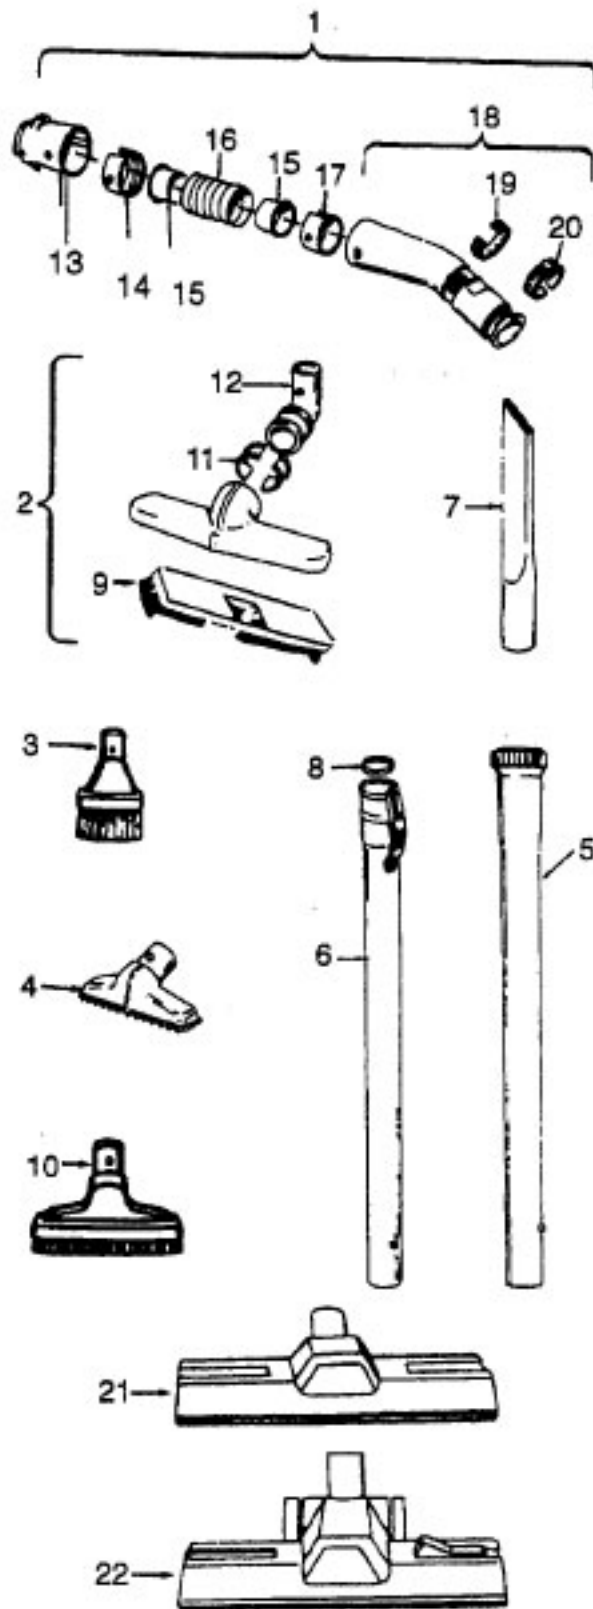

Motor

Model S3203, S3205, S3207, S3209, S3211, S3213, S3241, S3243, S3245, S3247, S3257, S3261, S3263, S3265, S3267 S3291, S3293, S3295, S3401, S3403, S3433

MOTOR 43577109 - (1.7)

Ref. No.	Part No.	Description
1	33426001	Nut
2	21312701	Washer
3	21434224	Screw
4	37191016	Outerstage Housing
5	43566017	Fan
6	43551005	Interstage
7	31742010	Spacer
8	21429406	Screw
9	167696AG	Brush Carrier
10	N/A	Brush Holder - Use Brush Carrier Assem. - 47318008 (Inlc. It. 9 - 12)
11	38353004	Spring
12	167681	Carbon Brush
13	42937003	Motor Housing - Upper
14	169702BZ	Bushing
15	33421004	Bolt
16	31195002	Insulator
17	45311035	Field Coil
18	167721FW	Spring
19	44765171	Armature
20	37191085	Motor Housing - Lower
21	31148002	Spacer
22	36322002	Mounting Plate
23	167695EF	Nut

Ref. No.	Part No.	Description
1	43414101	Deluxe Rug & Floor Nozzle Assem. - AAP
2	38646045	Nozzle Connector - AAP
3	43244043	Wheel & Bearing Assem. (2)
4	38511016	Wheel Bearing - AAT (2)
5	38615180	Rug & Floor Nozzle - AAP
6	38521018	Roller (2)
7	31511004	Roller Axle - AY (2)
8	38451008	Slider - AG
9	36414013	Brush Housing - MV
10	166649FW	Spring (2)
11	48443004	Brush Back Assem. - AG
12	21447203	Screw - Self Tapping (3)
13	34122013	Seal (2)
14	38434015	Pedal - MV