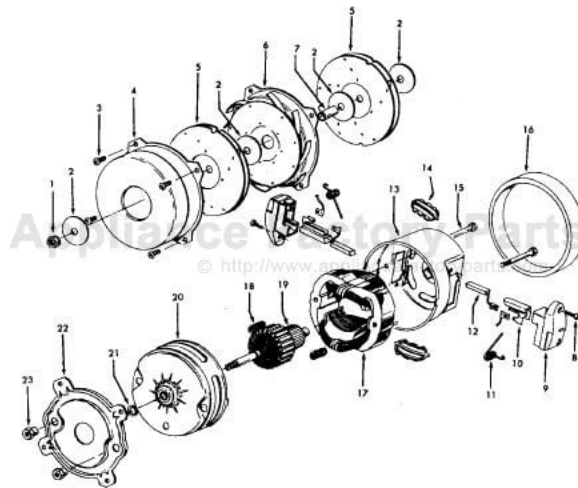

[Find Your HOOVER Vacuum Cleaner Parts - Select From 1456 Models](#)

----- Manual continues below part list -----