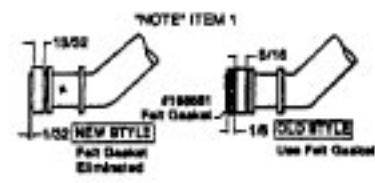

Rug & Floor Nozzle

Models S3183, S3187, S3187-030, S3203, S3205, S3207, S3215, S3241, S3247, S3257, S3259, S3289, S3291, S3299, S3299-031, S3401

A	48476026	Rug & Floor Nozzle - AAP - S3205, S3299, S3299-031 (Replaced by 43414101 +)
1	43463012	Connector Tube
2	13267	Felt Gasket
3	38615156	Nozzle Body - JM - S3299
4	13259PH	Litter Picker
5	15963FW	Spring
6	13261AY	Rib Shoe
7	16184	Brush Back
8	161413	Tube Retainer
9	31524005	Roller Shaft
10	42246002	Bottom Plate
11	12955	Screw
12	13157AG	Roller
B	43414105	Rug & Floor Nozzle - AAP - S3183, S3203, S3215, S3241, S3247, S3289, S3291, S3401 (Replaced by 43414121)
1	166652JM	Nozzle Tube (See Note)
2	166651	Gasket
3	43414089	Nozzle Body - JM
4	166646	Brush Retainer
5	166650AY	Tube Clamp
6	166648AW	Screw
7	166649FW	Spring
8	166656	Brush Back
C	48476064	Rug & Floor Nozzle - AAP - S3187, S3187-030 (Replaced by 43414101)
	48476066	Rug & Floor Nozzle - JM - S3207, S3257 (Replaced by 43414101)
	43414101	Rug & Floor Nozzle - MX - S3259
1	34113001	Foam Seal
2	169241AW	Washer
3	169239JR	Wheel
	169239AG	Wheel - S3207
4	13730	Lock Ring
5	169242	Wheel Cover
6	38615161	Nozzle Body - JM
7	34112001	Foam Seal
8	34223002	Felt Seal
9	169250AG	Brush Housing
10	169253AY	Rib Shoe
11	169256	Brush Back
12	169247JR	Furniture Guard
	169247JM	Furniture Guard - S3207, S3257
13	169251	Gasket
14	169538	Bottom Plate
15	21481464	Screw
16	21481465	Screw
17	169243AG	Roller
18	21312758	Washer
19	169244AW	Roller Shaft
20	24735081	Lock Ring
21	166649FW	Spring
22	34513001	Foam Seal - L.H.
23	34513002	Foam Seal - R.H.
24	169240AY	Wheel Shaft
25	169249JM	Connector Tube
26	34122006	Seal
27	169254JM	Control Knob