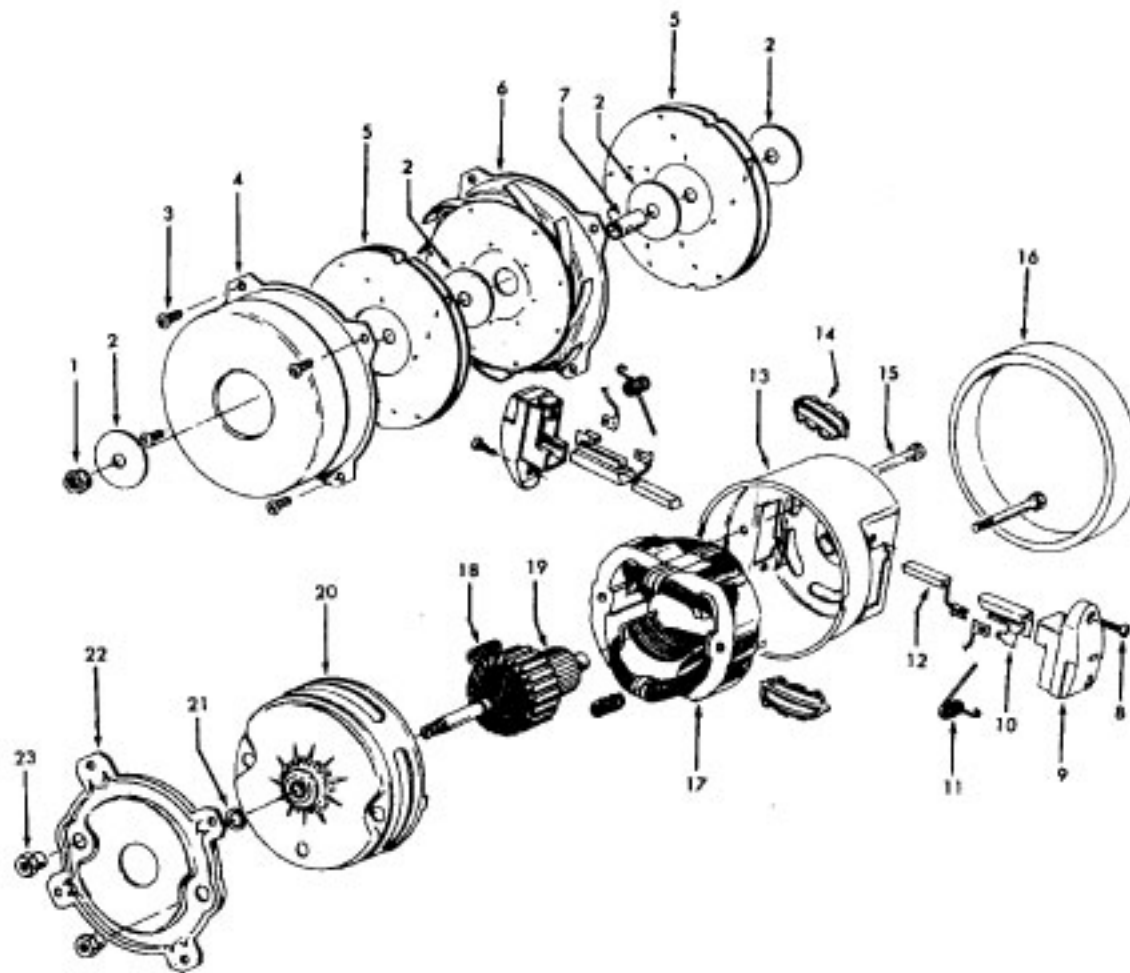

----- Manual continues below part list -----

Available Replacement Parts for HOOVER S3203

H-43414073	Floor brush.
H-43414064	DUSTING BRUSH (ONE PEICE)
HR-5000	EXTENSION TUBE

Motor

Model S3203, S3205, S3207, S3209, S3211, S3213, S3241, S3243, S3245, S3247, S3257, S3261, S3263, S3265, S3267 S3291, S3293, S3295, S3401, S3403, S3433

MOTOR 43577109 - (1.7)

Ref. No.	Part No.	Description
1	33426001	Nut
2	21312701	Washer
3	21434224	Screw
4	37191016	Outerstage Housing
5	43566017	Fan
6	43551005	Interstage
7	31742010	Spacer
8	21429406	Screw
9	167696AG	Brush Carrier
10	N/A	Brush Holder - Use Brush Carrier Assem. - 47318008 (Inlc. It. 9 - 12)
11	38353004	Spring
12	167681	Carbon Brush
13	42937003	Motor Housing - Upper
14	169702BZ	Bushing
15	33421004	Bolt
16	31195002	Insulator
17	45311035	Field Coil
18	167721FW	Spring
19	44765171	Armature
20	37191085	Motor Housing - Lower
21	31148002	Spacer
22	36322002	Mounting Plate
23	167695EF	Nut

Ref. No.	Part No.	Description
1	43414101	Deluxe Rug & Floor Nozzle Assem. - AAP
2	38646045	Nozzle Connector - AAP
3	43244043	Wheel & Bearing Assem. (2)
4	38511016	Wheel Bearing - AAT (2)
5	38615180	Rug & Floor Nozzle - AAP
6	38521018	Roller (2)
7	31511004	Roller Axle - AY (2)
8	38451008	Slider - AG
9	36414013	Brush Housing - MV
10	166649FW	Spring (2)
11	48443004	Brush Back Assem. - AG
12	21447203	Screw - Self Tapping (3)
13	34122013	Seal (2)
14	38434015	Pedal - MV