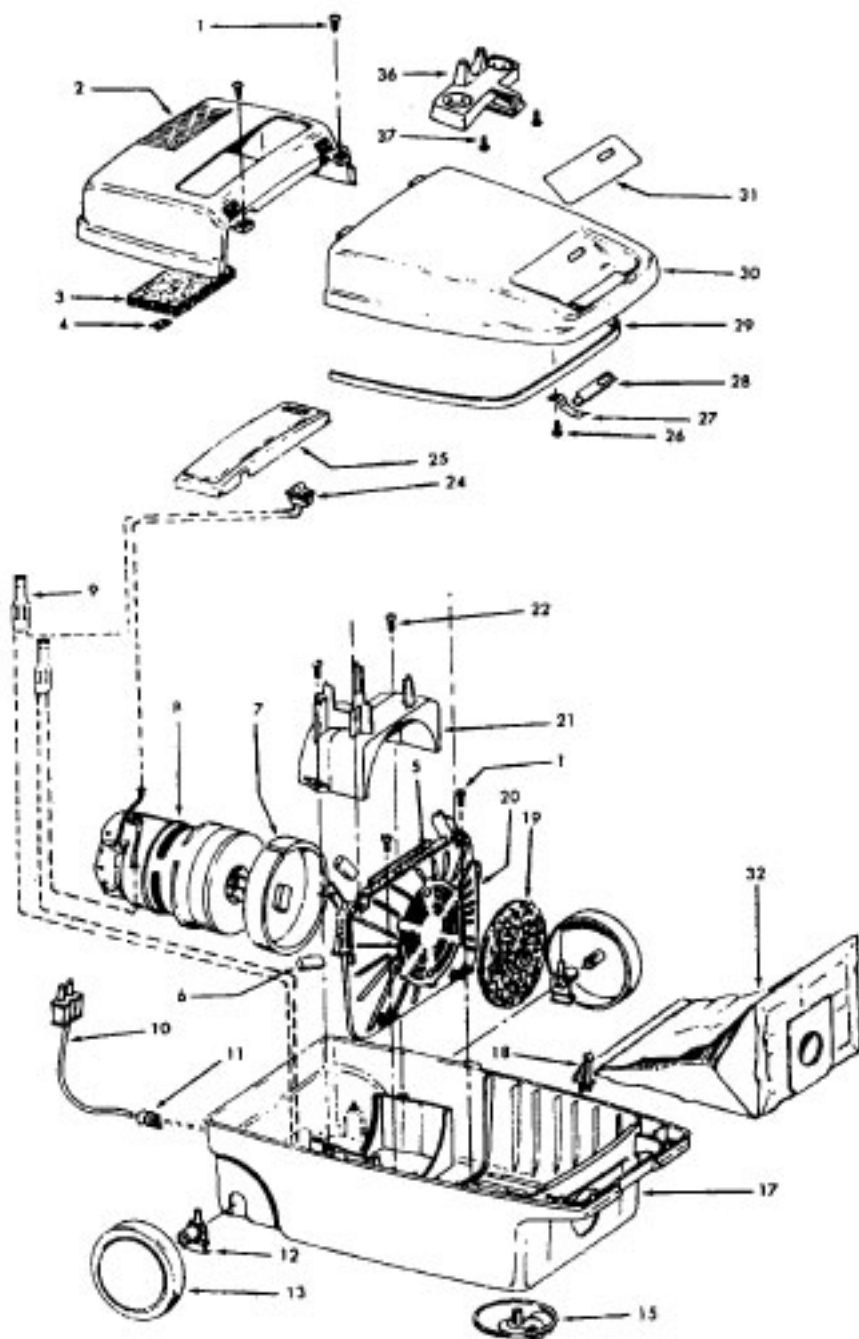

Spirit

Model S3205, S3205-022, S3025-032

S3205 - 1.7 PHP Motor
 S3205-022 - 2.2 PHP Motor
 S3205-032 - Add Tool Rack

Ref. No.	Part No.	Description
1	21447041	Screw
2	37195047	Motor Cover - JM
3	34163003	Diffuser
4	21366004	Speed Nut
5	34133007	Seal
6	34132006	Pad
7	34143002	Seal
8	43577109	Motor - 1.7 (P - 111)
	43577013	Motor - 2.2 (P - 163)
9	48969	Wire Nut
10	46363039	Attach. Cord - AAP -16
11	27482301	Strain Relief
12	38511015	Wheel Bearing - AG
13	38522061	Wheel - AG
15	41432040	Wheel Carrier - AG
17	37231039	Main Body - MD
18	36151015	Latch
19	31114009	Filter
20	36426012	Filter Support
21	36321011	Motor Retainer
22	21447072	Screw
24	28164276	Switch
25	37214052	Control Panel - AAP
26	21447027	Screw
27	36172046	Spring Clip
28	51151010	Bag Indicator
29	38781010	Seal
30	42212030	Bag Housing Lid -MA
	42212062	Bag Housing Lid -MA -
	S3205-032	
31	51375062	Nameplate - S3205
	51375091	Nameplate
32	4010028K	Paper Bag - 3 Pk.
36	36433054	Tool Rack - MA
37	21447003	Screw
	56513208	Owner Manual
	58173374	Carton
	58461020	Top Support
	58364013	Front Support
	58353007	Bottom Support
	58351015	Mid Pad
	58173375	Carton - S3205-032
Cleaning Tools (P - 93)		
	43414073	Floor Brush - AG
	38614024	Furniture Nozzle - AG
	43414064	Dusting Brush -AG
	38617017	Crevice Tool - AG
	43434013	CL.Tool Hose Assem.
	3863801P	Extension Tube -Poly - AG
	43414101	Rug & Floor Nozzle - AAP (P -94/188)

Ref. No.	Part No.	Description
1	43414101	Deluxe Rug & Floor Nozzle Assem. - AAP
2	38646045	Nozzle Connector - AAP
3	43244043	Wheel & Bearing Assem. (2)
4	38511016	Wheel Bearing - AAT (2)
5	38615180	Rug & Floor Nozzle - AAP
6	38521018	Roller (2)
7	31511004	Roller Axle - AY (2)
8	38451008	Slider - AG
9	36414013	Brush Housing - MV
10	166649FW	Spring (2)
11	48443004	Brush Back Assem. - AG
12	21447203	Screw - Self Tapping (3)
13	34122013	Seal (2)
14	38434015	Pedal - MV