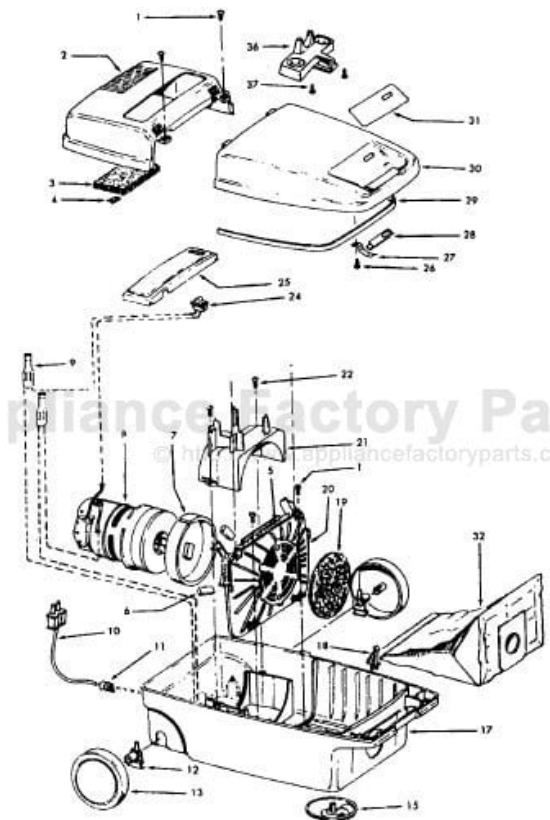

[Find Your HOOVER Vacuum Cleaner Parts - Select From 1456 Models](#)

----- Manual continues below part list -----