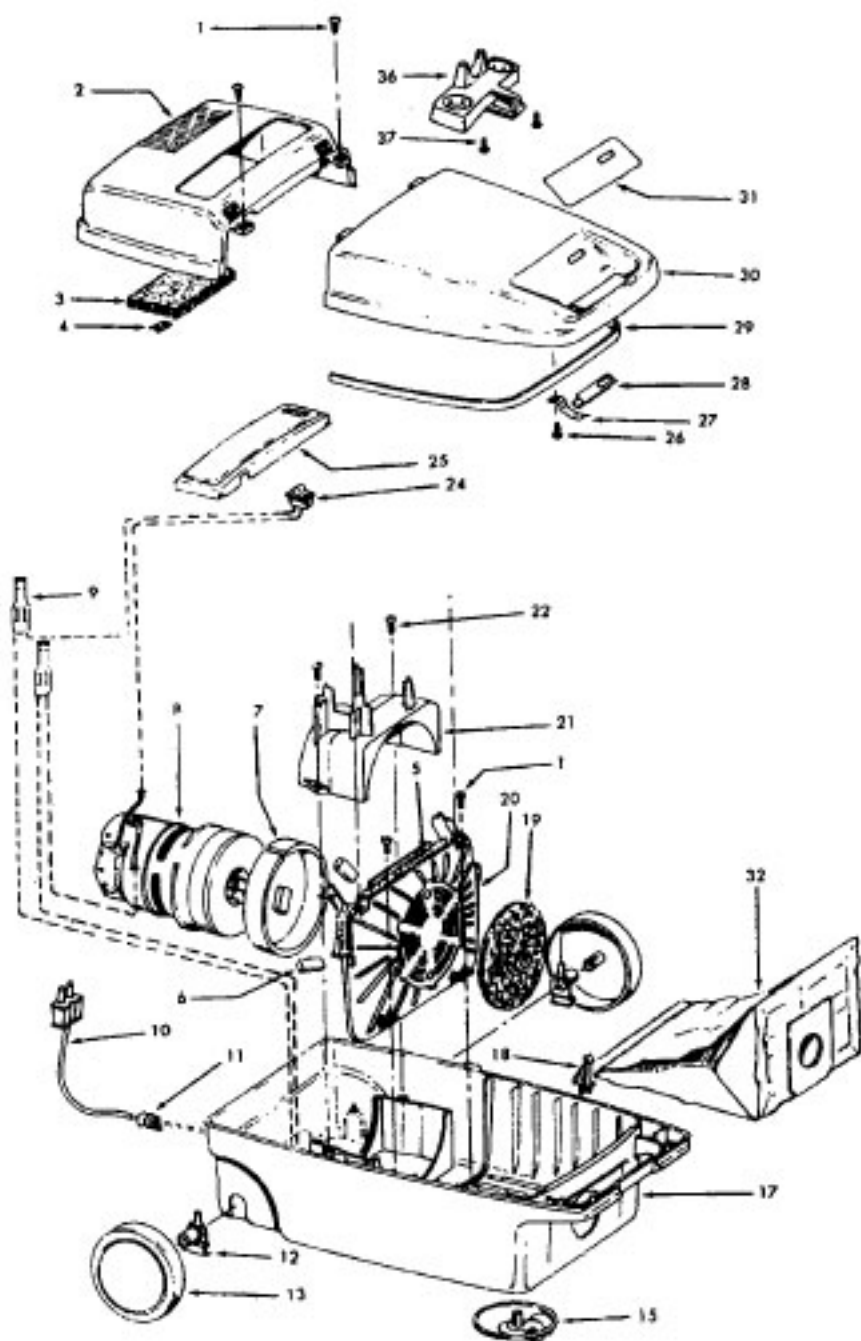

Spirit

Model S3205, S3205-022, S3025-032

S3205 - 1.7 PHP Motor
 S3205-022 - 2.2 PHP Motor
 S3205-032 - Add Tool Rack

Ref. No.	Part No.	Description
1	21447041	Screw
2	37195047	Motor Cover - JM
3	34163003	Diffuser
4	21366004	Speed Nut
5	34133007	Seal
6	34132006	Pad
7	34143002	Seal
8	43577109	Motor - 1.7 (P - 111)
	43577013	Motor - 2.2 (P - 163)
9	48969	Wire Nut
10	46363039	Attach. Cord - AAP -16
11	27482301	Strain Relief
12	38511015	Wheel Bearing - AG
13	38522061	Wheel - AG
15	41432040	Wheel Carrier - AG
17	37231039	Main Body - MD
18	36151015	Latch
19	31114009	Filter
20	36426012	Filter Support
21	36321011	Motor Retainer
22	21447072	Screw
24	28164276	Switch
25	37214052	Control Panel - AAP
26	21447027	Screw
27	36172046	Spring Clip
28	51151010	Bag Indicator
29	38781010	Seal
30	42212030	Bag Housing Lid -MA
	42212062	Bag Housing Lid -MA -
	S3205-032	
31	51375062	Nameplate - S3205
	51375091	Nameplate
32	4010028K	Paper Bag - 3 Pk.
36	36433054	Tool Rack - MA
37	21447003	Screw
	56513208	Owner Manual
	58173374	Carton
	58461020	Top Support
	58364013	Front Support
	58353007	Bottom Support
	58351015	Mid Pad
	58173375	Carton - S3205-032
Cleaning Tools (P - 93)		
	43414073	Floor Brush - AG
	38614024	Furniture Nozzle - AG
	43414064	Dusting Brush -AG
	38617017	Crevice Tool - AG
	43434013	CL.Tool Hose Assem.
	3863801P	Extension Tube -Poly - AG
	43414101	Rug & Floor Nozzle - AAP (P -94/188)

Ref. No.	Part No.	Description
1	43414101	Deluxe Rug & Floor Nozzle Assem. - AAP
2	38646045	Nozzle Connector - AAP
3	43244043	Wheel & Bearing Assem. (2)
4	38511016	Wheel Bearing - AAT (2)
5	38615180	Rug & Floor Nozzle - AAP
6	38521018	Roller (2)
7	31511004	Roller Axle - AY (2)
8	38451008	Slider - AG
9	36414013	Brush Housing - MV
10	166649FW	Spring (2)
11	48443004	Brush Back Assem. - AG
12	21447203	Screw - Self Tapping (3)
13	34122013	Seal (2)
14	38434015	Pedal - MV