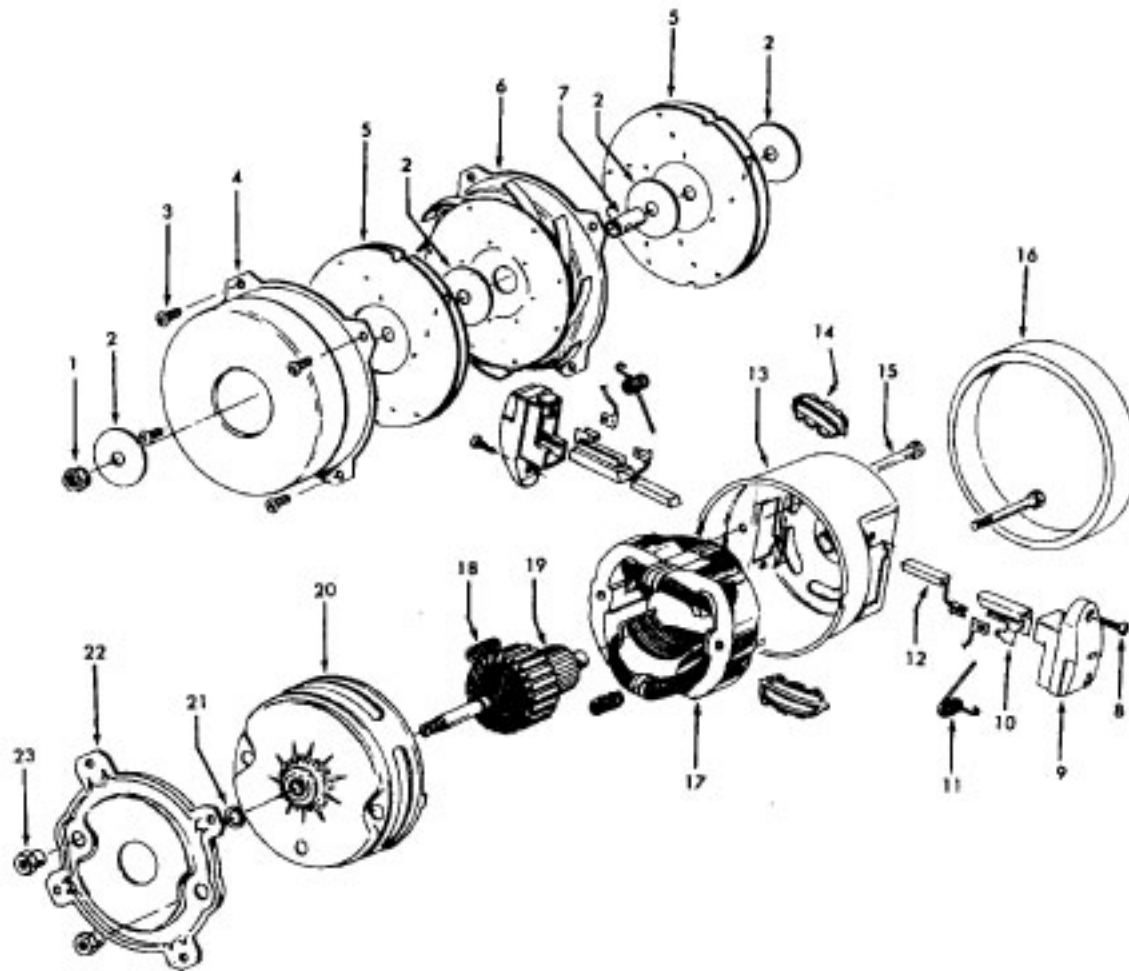

Motor

Model S3203, S3205, S3207, S3209, S3211, S3213, S3241, S3243, S3245, S3247, S3257, S3261, S3263, S3265, S3267 S3291, S3293, S3295, S3401, S3403, S3433

MOTOR 43577109 - (1.7)

Ref. No.	Part No.	Description
1	33426001	Nut
2	21312701	Washer
3	21434224	Screw
4	37191016	Outerstage Housing
5	43566017	Fan
6	43551005	Interstage
7	31742010	Spacer
8	21429406	Screw
9	167696AG	Brush Carrier
10	N/A	Brush Holder - Use Brush Carrier Assem. - 47318008 (Inlc. It. 9 - 12)
11	38353004	Spring
12	167681	Carbon Brush
13	42937003	Motor Housing - Upper
14	169702BZ	Bushing
15	33421004	Bolt
16	31195002	Insulator
17	45311035	Field Coil
18	167721FW	Spring
19	44765171	Armature
20	37191085	Motor Housing - Lower
21	31148002	Spacer
22	36322002	Mounting Plate
23	167695EF	Nut