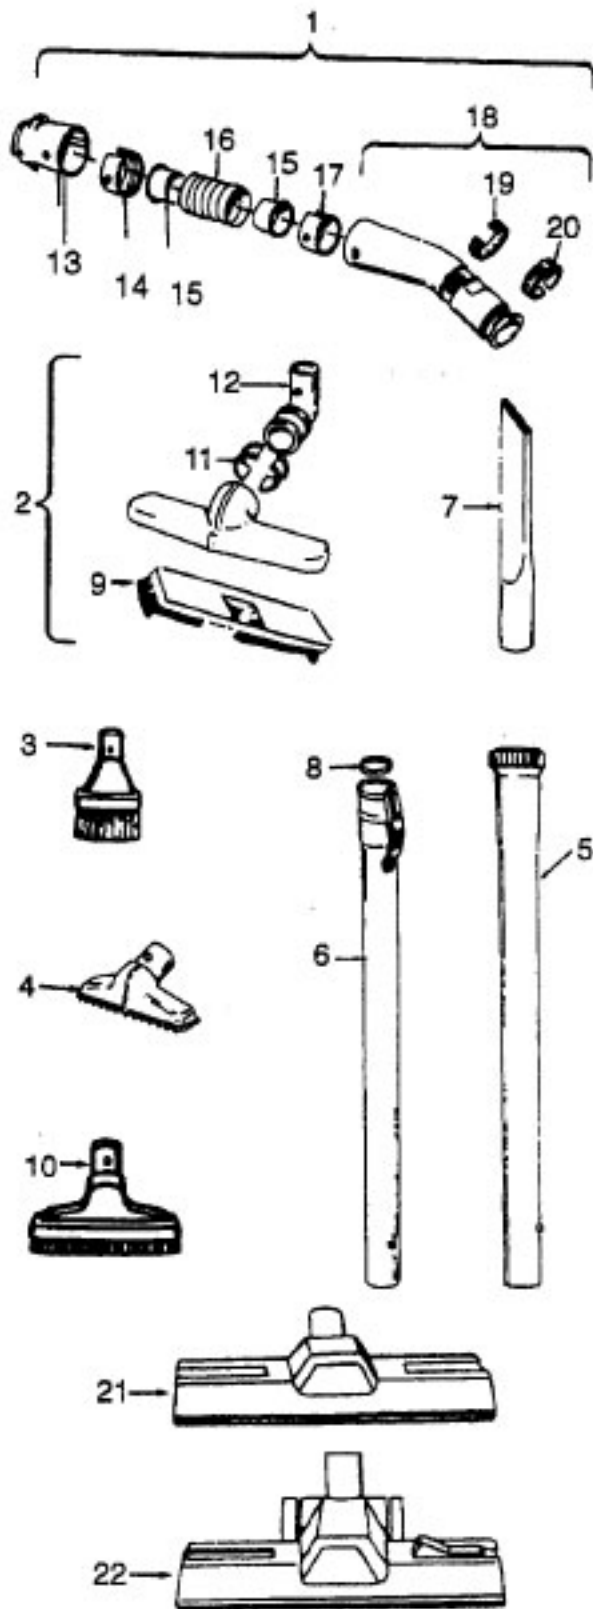

Ref. No.	Part No.	Description	
1	43434191	Hose - JM - S/C - 6"Wire - Celebrity	
	43434155	Hose - JM - S/C - 6"Wire - Spirit	
	43434013	Hose Assem. - Stretch (not pictured)	
	43434065	Hose - JM - 6"Wire - Spirit	
	43434130	Hose - JM - 7.5'Molded - Spirit	
	43434131	Hose - AAP - 7.5'- Molded - Spirit	
	43434125	Hose - AAP - S/C - 7'- Molded - Spirit	
	43434126	Hose - AAV - S/C - 6'- Molded - Spirit	
	43434231	Hose - AAP - 6'- Molded - Spirit	
	43434233	Hose - AG/ABX 6'Molded - Sprint	
	2	43414072	Floor Brush - JM
	43414073	Floor Brush - AG	
3	43414064	Dusting Brush - AG	
4	43414057	Furniture Nozzle - AAP	
	38614020	Furniture Nozzle - JM - 1 Pc.	
	38614024	Furniture Nozzle - AG - 1 Pc.	
5	43453037	Extension Tube - Poly - 20 - JM	
	3863801P	Extension Tube - Poly - AG	
6	43453052	Extension Tube - 20 - AX	
7	38617017	Crevice Tool - AG	
8	12845JM	Gasket	
9	48447001	Brush Back	
10	43414015	Furniture Brush - JM	
	43414016	Furniture Brush - AG	
11	33712007	Split Ring	
12	38644020	Swivel Connector - AG	
	38644040	Swivel Connector - AAP	
13	32855003	Hose Connector - Celeb.	
	38638017	Hose Connector - AAP - Molded Hose	
	38638019	Hose Connection - AAP	
	38638039	Hose Connector - AG - Molded Hose	
14	12615BZ	Collar (All Wire Hoses)	
	38671011	Collar (Molded Hoses)	
15	32156010	Sleeve (All Hoses)	
16	38671029	Hose - 6'- AAV - Molded	
	38671033	Hose - 6'- ABX - Molded	
17	36116006	Collar (All Wire Hoses)	
	36171025	Collar (Molded Hose)	
18	43466044	Hose Grip -AAP -S/C	
	43466066	Hose Grip - AG	
19	38711006	Suction Control Ring - JM	
	38711007	Suction Control Ring - MV	
20	36153009	Latch Ring - AG	
21	43414139	Rug & Floor Nozzle - AAP - (P - 188)	
	0M114169	Rug & Floor Nozzle - ABE - (P - 188)	
22	43414101	Rug & Floor Nozzle - DLX - (P - 188)