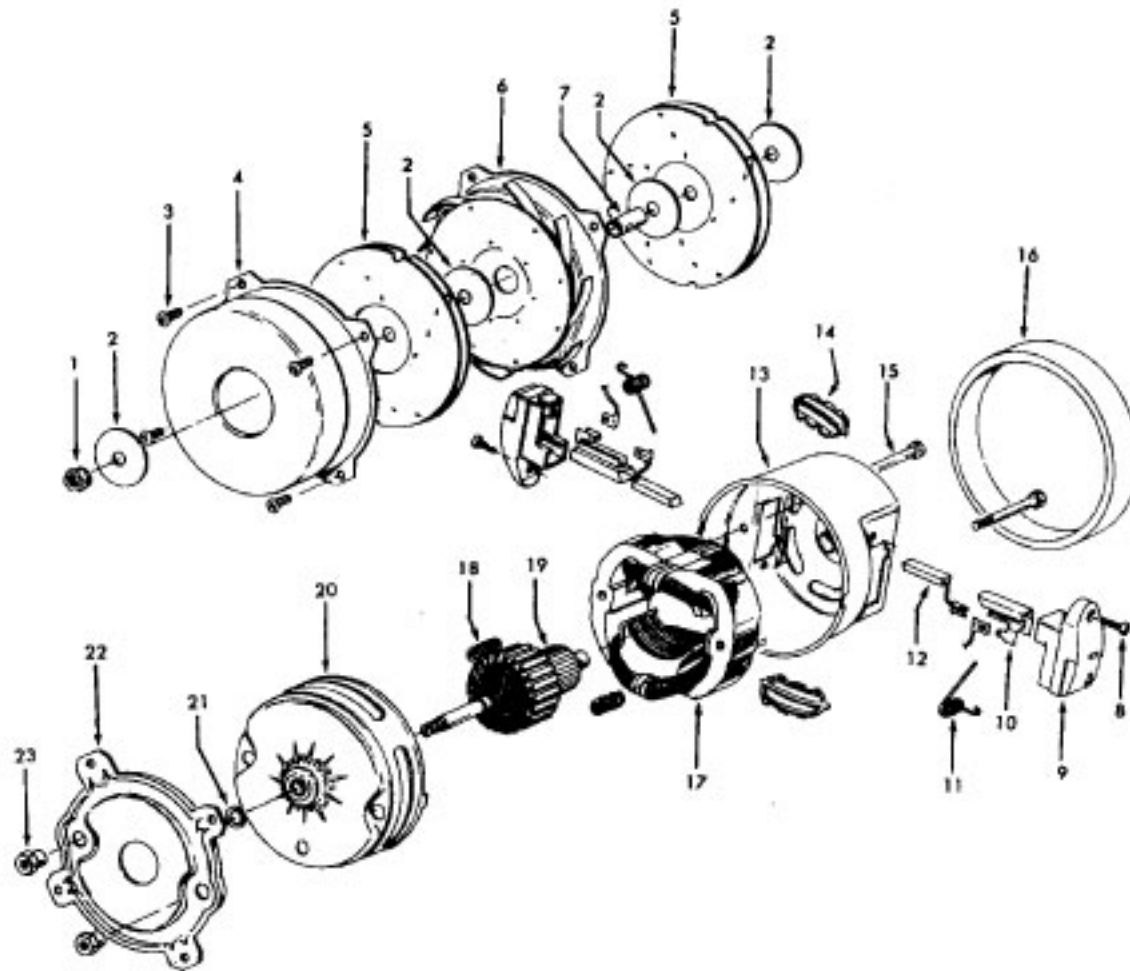

Motor

Model S3203, S3205, S3207, S3209, S3211, S3213, S3241, S3243, S3245, S3247, S3257, S3261, S3263, S3265, S3267 S3291, S3293, S3295, S3401, S3403, S3433

MOTOR 43577109 - (1.7)

Ref. No.	Part No.	Description
1	33426001	Nut
2	21312701	Washer
3	21434224	Screw
4	37191016	Outerstage Housing
5	43566017	Fan
6	43551005	Interstage
7	31742010	Spacer
8	21429406	Screw
9	167696AG	Brush Carrier
10	N/A	Brush Holder - Use Brush Carrier Assem. - 47318008 (Inlc. It. 9 - 12)
11	38353004	Spring
12	167681	Carbon Brush
13	42937003	Motor Housing - Upper
14	169702BZ	Bushing
15	33421004	Bolt
16	31195002	Insulator
17	45311035	Field Coil
18	167721FW	Spring
19	44765171	Armature
20	37191085	Motor Housing - Lower
21	31148002	Spacer
22	36322002	Mounting Plate
23	167695EF	Nut