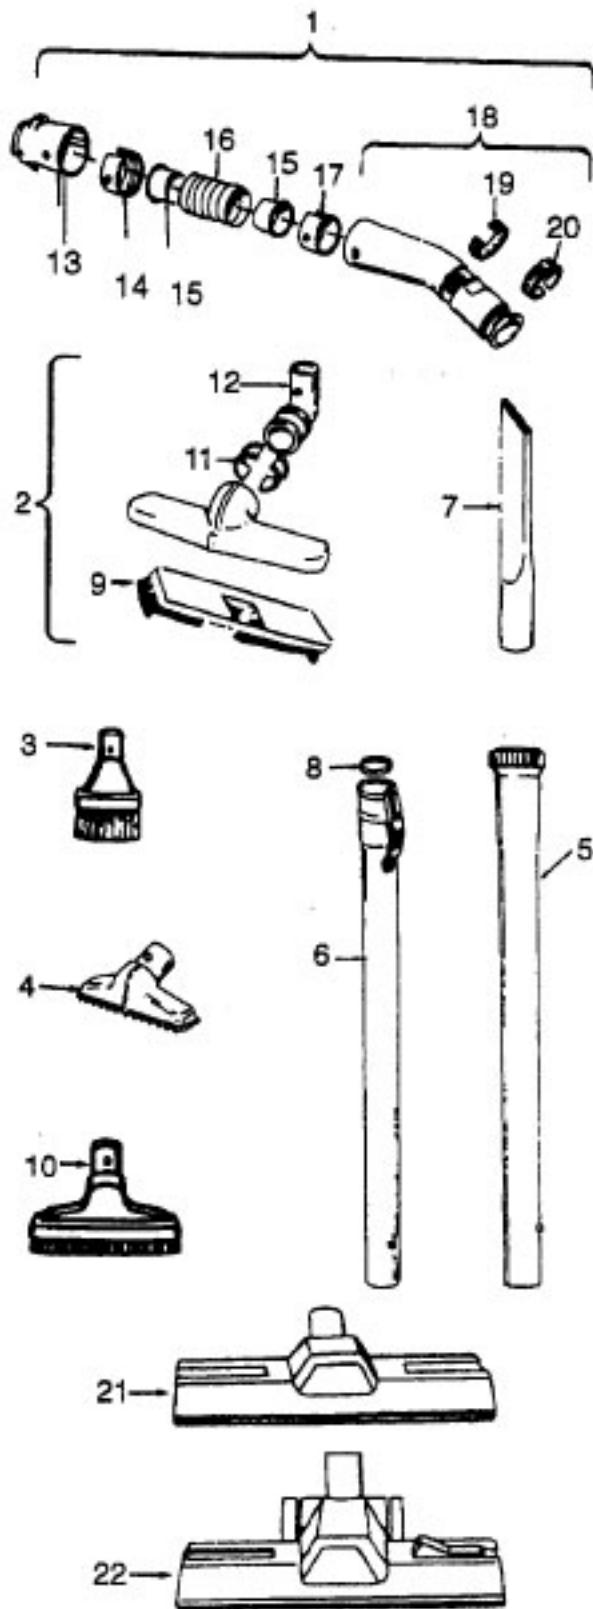

Ref. No.	Part No.	Description	
1	43434191	Hose - JM - S/C - 6"Wire - Celebrity	
	43434155	Hose - JM - S/C - 6"Wire - Spirit	
	43434013	Hose Assem. - Stretch (not pictured)	
	43434065	Hose - JM - 6"Wire - Spirit	
	43434130	Hose - JM - 7.5" Molded - Spirit	
	43434131	Hose - AAP - 7.5' - Molded - Spirit	
	43434125	Hose - AAP - S/C - 7' - Molded - Spirit	
	43434126	Hose - AAV - S/C - 6' - Molded - Spirit	
	43434231	Hose - AAP - 6' - Molded - Spirit	
	43434233	Hose - AG/ABX 6" Molded - Sprint	
	2	43414072	Floor Brush - JM
	43414073	Floor Brush - AG	
3	43414064	Dusting Brush - AG	
4	43414057	Furniture Nozzle - AAP	
	38614020	Furniture Nozzle - JM - 1 Pc.	
	38614024	Furniture Nozzle - AG - 1 Pc.	
5	43453037	Extension Tube - Poly - 20 - JM	
	3863801P	Extension Tube - Poly - AG	
6	43453052	Extension Tube - 20 - AX	
7	38617017	Crevice Tool - AG	
8	12845JM	Gasket	
9	48447001	Brush Back	
10	43414015	Furniture Brush - JM	
	43414016	Furniture Brush - AG	
11	33712007	Split Ring	
12	38644020	Swivel Connector - AG	
	38644040	Swivel Connector - AAP	
13	32855003	Hose Connector - Celeb.	
	38638017	Hose Connector - AAP - Molded Hose	
	38638019	Hose Connection - AAP	
	38638039	Hose Connector - AG - Molded Hose	
14	12615BZ	Collar (All Wire Hoses)	
	38671011	Collar (Molded Hoses)	
15	32156010	Sleeve (All Hoses)	
16	38671029	Hose - 6' - AAV - Molded	
	38671033	Hose - 6' - ABX - Molded	
17	36116006	Collar (All Wire Hoses)	
	36171025	Collar (Molded Hose)	
18	43466044	Hose Grip - AAP - S/C	
	43466066	Hose Grip - AG	
19	38711006	Suction Control Ring - JM	
	38711007	Suction Control Ring - MV	
20	36153009	Latch Ring - AG	
21	43414139	Rug & Floor Nozzle - AAP - (P - 188)	
	0M114169	Rug & Floor Nozzle - ABE - (P - 188)	
22	43414101	Rug & Floor Nozzle - DLX - (P - 188)