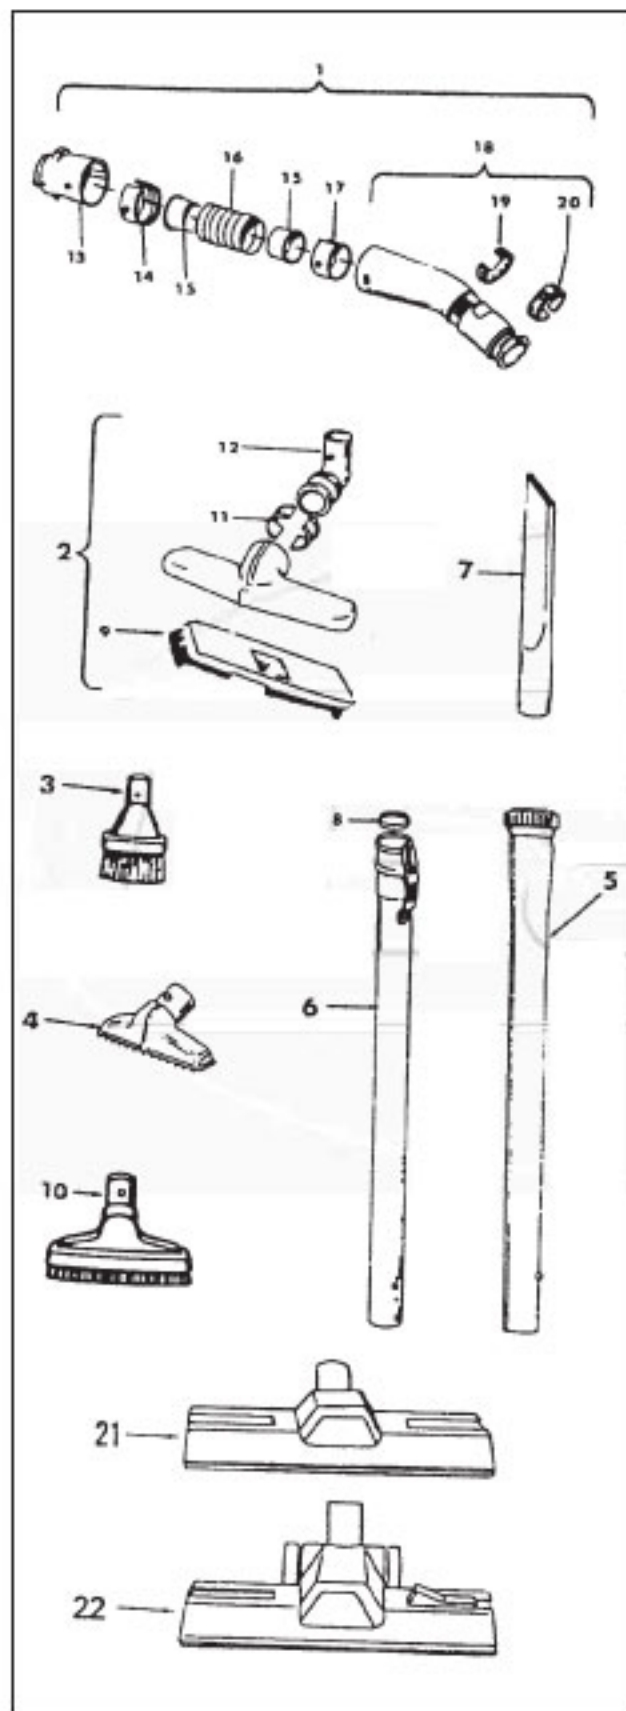

Original

HOOVER

**SPIRIT & CELEBRITY
Cleaning Tools**

KEY	PART NO.	DESCRIPTION
1	H-43434191	Hose - JM - S/C - 6' Wire - Celebrity
	H-43434155	Hose - JM - S/C - 6' Wire - Spirit
	H-43434156	Hose - AAP - S/C - 6' Wire - Spirit
	H-43434065	Hose - JM - 6' Wire - Spirit
	*H-43434130	Hose - JM - 7.5' Molded - Spirit
	*H-43434131	Hose - AAP - 7.5' - Molded - Spirit
	*H-43434125	Hose - AAP - S/C - 7' - Molded - Spirit
	H-43434126	Hose - AAV - S/C - 6' - Molded - Spirit
	H-43434231	Hose - AAP - 6' - Molded - Spirit
		*Available as a complete hose ass'y only.
2	H-43414072	Furniture Brush - JM
	H-43414088	Furniture Brush - AAP
	H-43414073	Furniture Brush - AG
3	H-43414060	Dusting Brush - JM
	H-43414087	Dusting Brush - AAP
	H-43414064	Dusting Brush - AG
4	H-43414071	Furniture Nozzle - JM
	H-38614020	Furniture Nozzle - JM - 1 Pc.
	H-38614025	Furniture Nozzle - AAP - 1 Pc.
	H-38614024	Furniture Nozzle - AG - 1 Pc.
5	H-43453037	Extension Tube - Poly - 20 - JM
	H-43453043	Extension Tube - Poly - 20 - AAP
6	H-43453058	Extension Tube - BL - 20 - S3259
7	H-38617012	Crevice Tool - Textured - JM
	H-38617018	Crevice Tool - AAP
	H-38617017	Crevice Tool - AG
8	H-12845 JM	Gasket
9	H-48447001	Brush Back
10	H-43414015	Furniture Brush - JM
	H-43414017	Furniture Brush - AAP
11	H-33712007	Split Ring
12	H-38644021	Swivel Conector - JM
	H-38644020	Swivel Connector - AG
	H-38644040	Swivel Connector - AAP
13	H-170353JM	Hose Connector - Celeb. - (43434146)
	H-38638018	Hose Connector - Spirit - JM - (43434065, 165)
	H-38638019	Hose Connector - Spirit - AAP - (43434156)
	H-38638026	Hose Connector - MV - Molded - (43434126)
14	H-12615BZ	Collar (All Wire Hoses)
	H-36171025	Collar (Molded Hose - 43434126)
15	H-32156010	Sleeve (All Hoses)
16	H-161928JM	Hose - 6' - Wire - JM (43434065, 146 & 155)
	H-43431144	Hose - 6' - Wire - AAP - (43434156)
	H-38671019	Hose - 6' - Wire - AAV - Molded - (43434126)
17	H-36116006	Collar (All Wire Hoses)
	H-36171025	Collar (Molded Hose - (43434126)
18	H-43466042	Hose Grip - JM - S/C - (43434146, 155)
	H-43466044	Hose Grip - AAP - S/C - (43434156)
	H-43466050	Hose Grip - JM - (43434065)
	H-43466048	Hose Grip - MV - S/C - (43434126)
19	H-38711006	Suction Control Ring - JM - (43434146, 155)
	H-38711007	Suction Control Ring - MV - (43434126, 156)
20	H-36153008	Latch Ring - JM - (43434065, 146 & 155)
	H-36153021	Latch Ring - MV - (43434126, 156)
21	H-43414105	Rug & Floor Tool Nozzle - AAP
22	NLA	Rug & Floor Nozzle - DLX