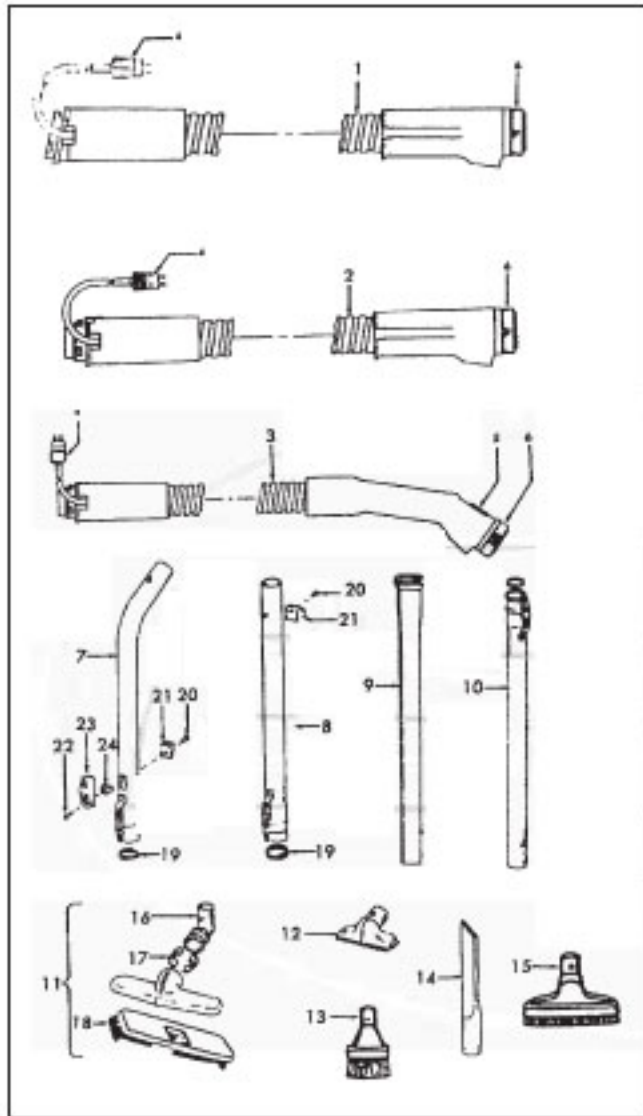

HOOVER Original

SPIRIT & CELEBRITY Cleaning Tools

KEY	PART NO.	DESCRIPTION
1	NLA	Hose - Celebrity
2	NLA	Hose - Spirit
3	NLA	Hose - Spirit
	NLA	Hose - Spirit
4	H-46321076	Cord Repair Kit
5	NLA	Suction Control
	H-34777007	Suction Reg. Control - AG
6	H-36153008	Suction Reg. Control - MV
	H-36153021	Latch Ring - JM
7	H-43468081	Latch Ring - MV
	H-43468096	Hose Tube - BL - 22
8	H-43453086	Hose Tube - AX - 22
	H-43453035	Extension Tube - BL - 22
	H-43453054	Extension Tube - AX - 22
	H-43453058	Extension Tube - AX - 2 (Gray Clip)
	H-43453043	Extension Tube - BL - 20 (Gray Clip)
9	H-43453043	Extension Tube - AAP - Poly - 20
10	H-13144	Poly - 20
11	H-43414073	Extension Tube - BL - 22
	H-43414088	Floor Brush - AG
12	H-43414059	Floor Brush - AAP
	H-43414066	Furniture Nozzle - LZ
	H-38614023	Furniture Nozzle - LV
	H-43414057	Furniture Nozzle - 1 Pc. - LZ
	H-43414071	Furniture Nozzle - AG
	H-38614025	Furniture Nozzle - AAP
13	H-43414062	Furniture Nozzle - 1 Pc. - AAP
	H-43414064	Dusting Brush - LZ
	H-43414087	Dusting Brush - AG
14	H-38617017	Dusting Brush - AAP
	H-38617016	Crevice Tool - AG
	H-38617018	Crevice Tool - LZ - Textured
15	H-43414015	Crevice Tool - AAP
	H-43414017	Furniture Brush - JM
16	H-38644021	Furniture Brush - AAP
	H-38644020	Swivel Connector - JM
17	H-33712007	Swivel Connector - AG
18	H-48447001	Split Ring
19	H-12845	Brush Back
20	H-12783	Gasket
21	H-36171008	Rivet
	H-36171005	Cord Clip - MV
22	H-13275	Cord Clip - AG
23	H-13142 JM	Screw
24	H-13257 BZ	Suction Control Support

NLA= No Longer Available