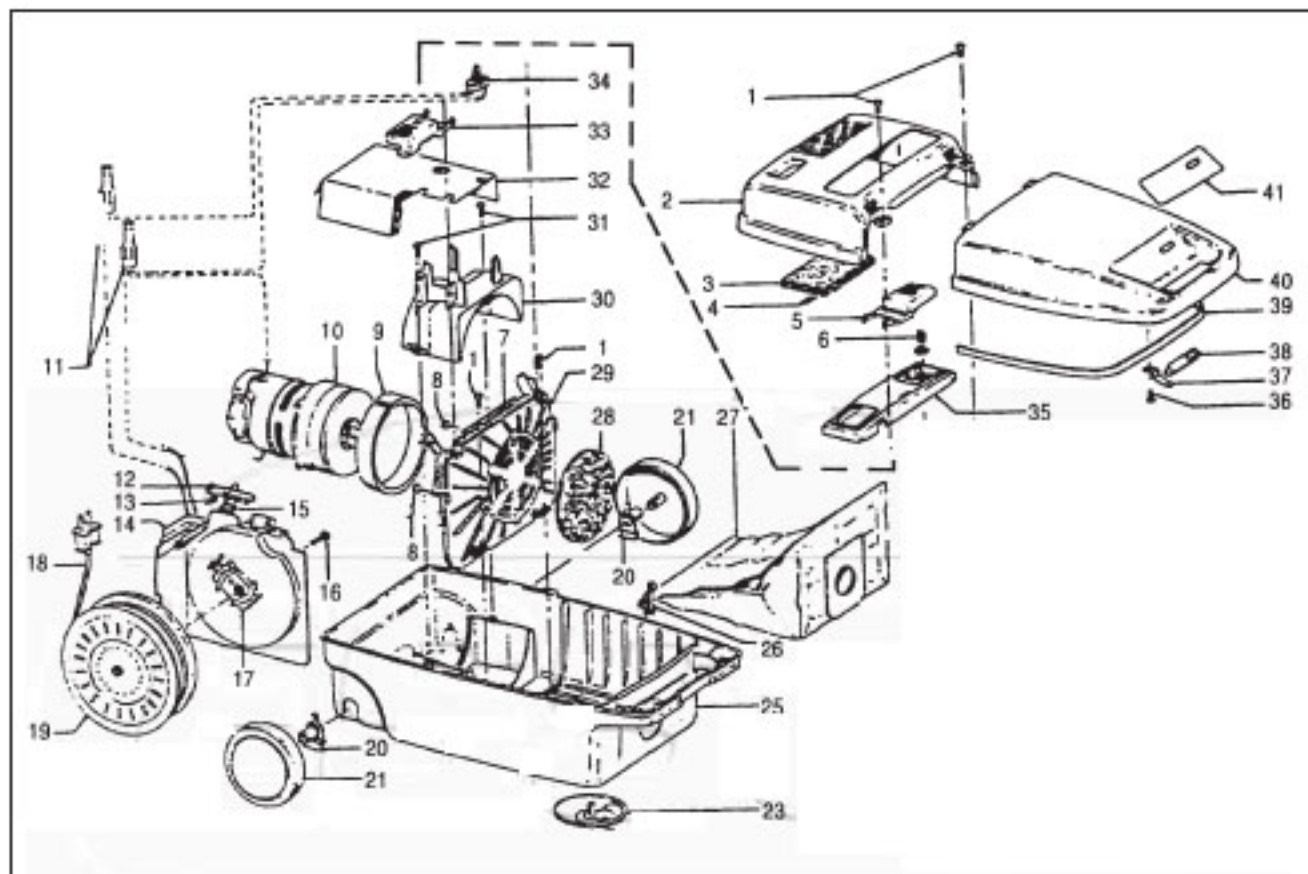

Original

**HOOVER**SPIRIT  
Model S3207

KEY	PART NO.	DESCRIPTION
1	H-21447041	* Screw
2	H-37195020	Motor Cover - LZ
3	H-34163003	Diffuser
4	H-21366004	* Speed Nut
5	H-38422045	Switch Pedal - W
6	H-38314002	Spring
7	H-34133007	Seal
8	H-34132006	Pad
9	H-34143002	Seal
10	H-43577109	Motor
11	H-48969	Wire Nut
12	H-38458008	Brake Arm
13	H-38353009	Spring
14	H-37215158	Cord Reel Support - LZ
15	H-36222008	Brake Pad
16	H-21447003	* Screw - 5/8
	H-21447072	* Screw - 7/8
17	H-47348076	Brush Block
18	H-46383245	Attach. Cord - AAP - 20
19	H-46831107	Cord Reel - AAP
20	H-38511015	Wheel Bearing - AG
21	H-38522038	Wheel - WW
23	H-41432040	Wheel Carriage - AG
25	H-37231020	Main Body - M
26	H-36151015	Latch

KEY	PART NO.	DESCRIPTION
27	H-4010028 K	Paper Bag - 3 Pk.
28	H-31114009	Filter
29	H-36426012	Support
30	H-36321011	Motor Retainer
31	H-21447072	Screw
32	H-34287021	Exhaust Muffler
33	H-38422040	Cord Reel Pedal - WW
34	H-28212005	Switch
35	H-37214047	Control Panel - M
36	H-21447027	Screw
37	H-36172046	Spring Clip
38	H-51151010	Bag Indicator
39	H-38781010	Lid Seal
40	H-42212031	Bag Housing Lid - LZ
41	H-51375064	+ Nameplate