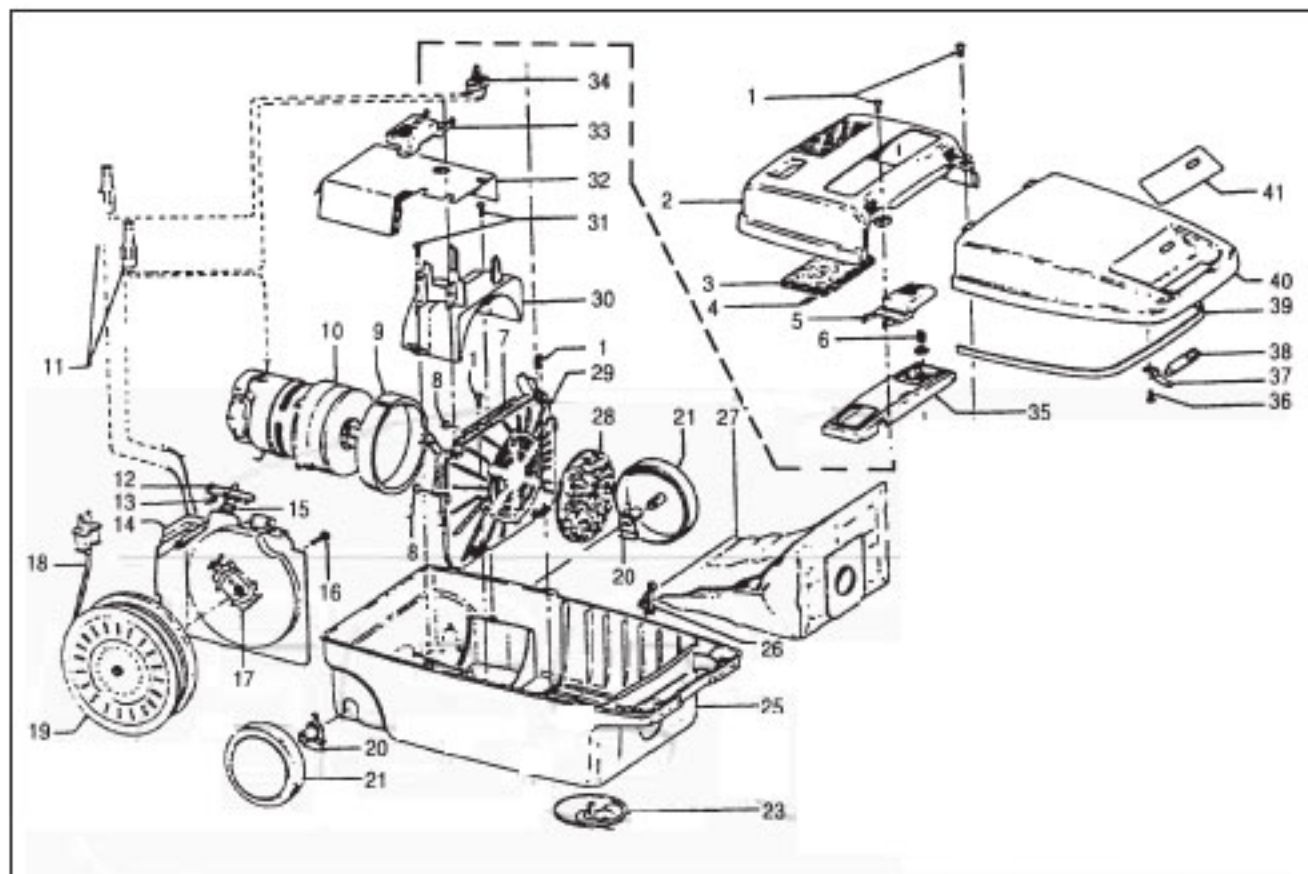

Original

HOOVERSPIRIT
Model S3207

KEY	PART NO.	DESCRIPTION
1	H-21447041	* Screw
2	H-37195020	Motor Cover - LZ
3	H-34163003	Diffuser
4	H-21366004	* Speed Nut
5	H-38422045	Switch Pedal - W
6	H-38314002	Spring
7	H-34133007	Seal
8	H-34132006	Pad
9	H-34143002	Seal
10	H-43577109	Motor
11	H-48969	Wire Nut
12	H-38458008	Brake Arm
13	H-38353009	Spring
14	H-37215158	Cord Reel Support - LZ
15	H-36222008	Brake Pad
16	H-21447003	* Screw - 5/8
	H-21447072	* Screw - 7/8
17	H-47348076	Brush Block
18	H-46383245	Attach. Cord - AAP - 20
19	H-46831107	Cord Reel - AAP
20	H-38511015	Wheel Bearing - AG
21	H-38522038	Wheel - WW
23	H-41432040	Wheel Carriage - AG
25	H-37231020	Main Body - M
26	H-36151015	Latch