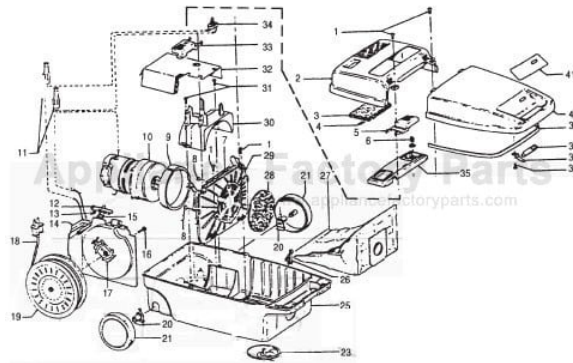

[Find Your HOOVER Vacuum Cleaner Parts - Select From 1456 Models](#)

----- Manual continues below part list -----