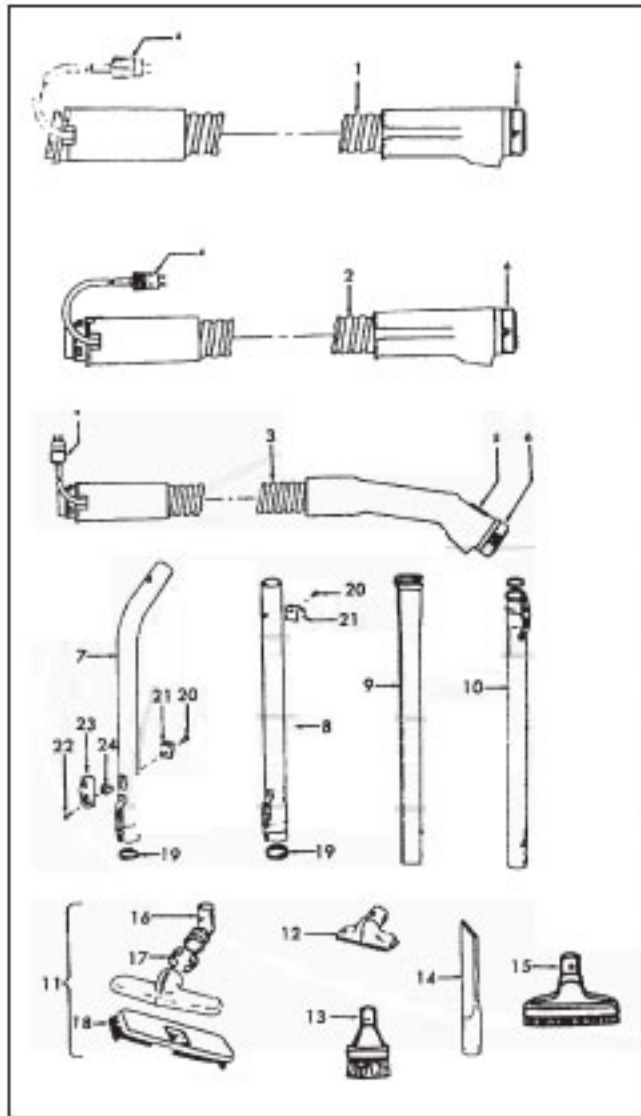

HOOVER Original

SPiRiT & CELEBRiTY
Cleaning Tools

KEY	PART NO.	DESCRIPTION
1	NLA	Hose - Celebrity
2	NLA	Hose - Spirit
3	NLA	Hose - Spirit
	NLA	Hose - Spirit
4	H-46321076	Cord Repair Kit
5	NLA	Suction Control
	H-34777007	Suction Reg. Control - AG
6	H-36153008	Suction Reg. Control - MV
	H-36153021	Latch Ring - JM
7	H-43468081	Latch Ring - MV
	H-43468096	Hose Tube - BL - 22
8	H-43453086	Hose Tube - AX - 22
	H-43453035	Extension Tube - BL - 22
	H-43453054	Extension Tube - AX - 22
	H-43453058	Extension Tube - AX - 2 (Gray Clip)
	H-43453043	Extension Tube - BL - 20 (Gray Clip)
9	H-43453043	Extension Tube - AAP - Poly - 20
10	H-13144	Poly - 20
11	H-43414073	Extension Tube - BL - 22
	H-43414088	Floor Brush - AG
12	H-43414059	Floor Brush - AAP
	H-43414066	Furniture Nozzle - LZ
	H-38614023	Furniture Nozzle - LV
	H-43414057	Furniture Nozzle - 1 Pc. - LZ
	H-43414071	Furniture Nozzle - AG
	H-38614025	Furniture Nozzle - AAP
13	H-43414062	Furniture Nozzle - 1 Pc. - AAP
	H-43414064	Dusting Brush - LZ
	H-43414087	Dusting Brush - AG
14	H-38617017	Dusting Brush - AAP
	H-38617016	Crevice Tool - AG
	H-38617018	Crevice Tool - LZ - Textured
15	H-43414015	Crevice Tool - AAP
	H-43414017	Furniture Brush - JM
16	H-38644021	Furniture Brush - AAP
	H-38644020	Swivel Connector - JM
17	H-33712007	Swivel Connector - AG
18	H-48447001	Split Ring
19	H-12845	Brush Back
20	H-12783	Gasket
21	H-36171008	Rivet
	H-36171005	Cord Clip - MV
22	H-13275	Cord Clip - AG
23	H-13142 JM	Screw
24	H-13257 BZ	Suction Control Support

NLA= No Longer Available