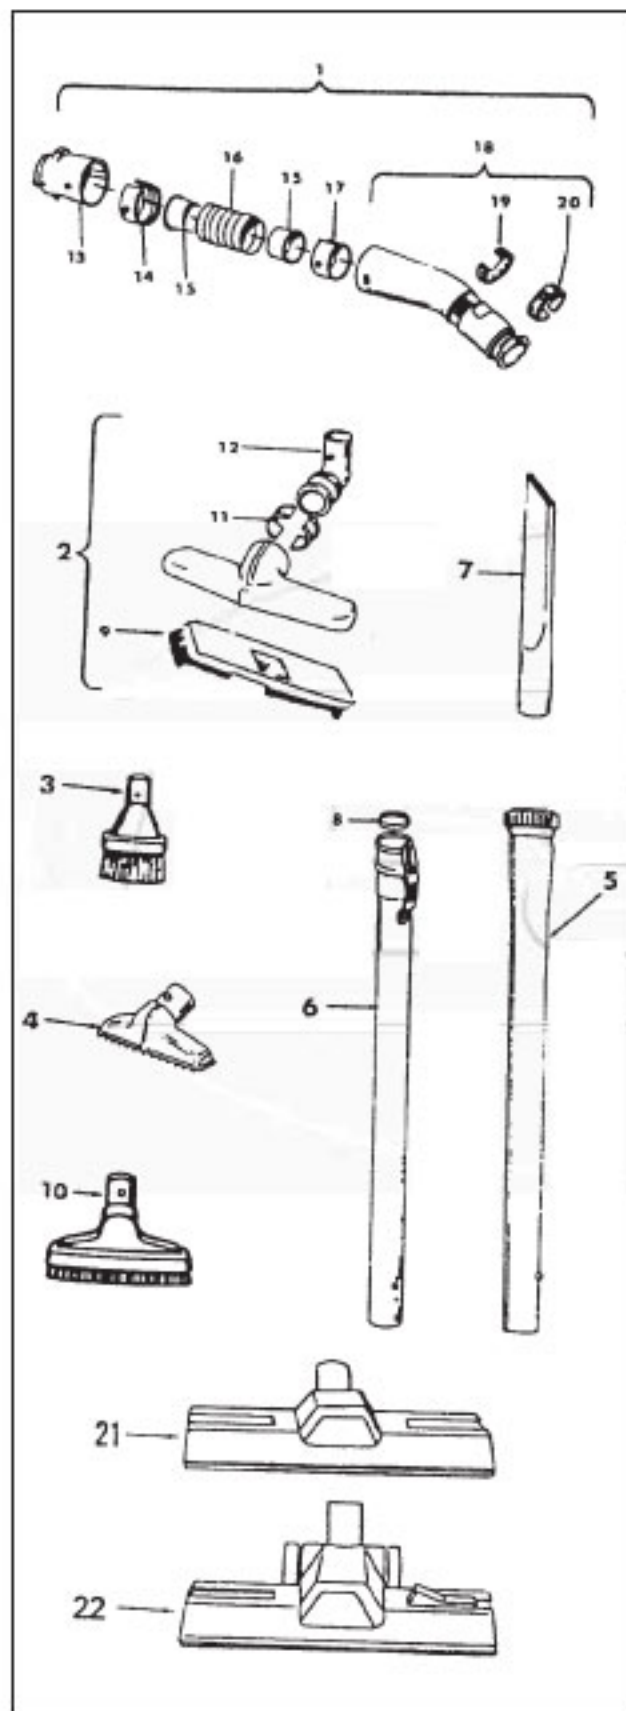

Original

HOOVER

**SPIRIT & CELEBRITY
Cleaning Tools**

KEY	PART NO.	DESCRIPTION
1	H-43434191	Hose - JM - S/C - 6' Wire - Celebrity
	H-43434155	Hose - JM - S/C - 6' Wire - Spirit
	H-43434156	Hose - AAP - S/C - 6' Wire - Spirit
	H-43434065	Hose - JM - 6' Wire - Spirit
	*H-43434130	Hose - JM - 7.5' Molded - Spirit
	*H-43434131	Hose - AAP - 7.5' - Molded - Spirit
	*H-43434125	Hose - AAP - S/C - 7' - Molded - Spirit
	H-43434126	Hose - AAV - S/C - 6' - Molded - Spirit
	H-43434231	Hose - AAP - 6' - Molded - Spirit
		*Available as a complete hose ass'y only.
2	H-43414072	Floor Brush - JM
	H-43414088	Floor Brush - AAP
	H-43414073	Floor Brush - AG
3	H-43414060	Dusting Brush - JM
	H-43414087	Dusting Brush - AAP
	H-43414064	Dusting Brush - AG
4	H-43414071	Furniture Nozzle - JM
	H-38614020	Furniture Nozzle - JM - 1 Pc.
	H-38614025	Furniture Nozzle - AAP - 1 Pc.
	H-38614024	Furniture Nozzle - AG - 1 Pc.
5	H-43453037	Extension Tube - Poly - 20 - JM
	H-43453043	Extension Tube - Poly - 20 - AAP
6	H-43453058	Extension Tube - BL - 20 - S3259
7	H-38617012	Crevice Tool - Textured - JM
	H-38617018	Crevice Tool - AAP
	H-38617017	Crevice Tool - AG
8	H-12845 JM	Gasket
9	H-48447001	Brush Back
10	H-43414015	Furniture Brush - JM
	H-43414017	Furniture Brush - AAP
11	H-33712007	Split Ring
12	H-38644021	Swivel Conector - JM
	H-38644020	Swivel Connector - AG
	H-38644040	Swivel Connector - AAP
13	H-170353JM	Hose Connector - Celeb. - (43434146)
	H-38638018	Hose Connector - Spirit - JM - (43434065, 165)
	H-38638019	Hose Connector - Spirit - AAP - (43434156)
	H-38638026	Hose Connector - MV - Molded - (43434126)
14	H-12615BZ	Collar (All Wire Hoses)
	H-36171025	Collar (Molded Hose - 43434126)
15	H-32156010	Sleeve (All Hoses)
16	H-161928JM	Hose - 6' - Wire - JM (43434065, 146 & 155)
	H-43431144	Hose - 6' - Wire - AAP - (43434156)
	H-38671019	Hose - 6' - Wire - AAV - Molded - (43434126)
17	H-36116006	Collar (All Wire Hoses)
	H-36171025	Collar (Molded Hose - (43434126)
18	H-43466042	Hose Grip - JM - S/C - (43434146, 155)
	H-43466044	Hose Grip - AAP - S/C - (43434156)
	H-43466050	Hose Grip - JM - (43434065)
	H-43466048	Hose Grip - MV - S/C - (43434126)
19	H-38711006	Suction Control Ring - JM - (43434146, 155)
	H-38711007	Suction Control Ring - MV - (43434126, 156)
20	H-36153008	Latch Ring - JM - (43434065, 146 & 155)
	H-36153021	Latch Ring - MV - (43434126, 156)
21	H-43414105	Rug & Floor Tool Nozzle - AAP
22	NLA	Rug & Floor Nozzle - DLX