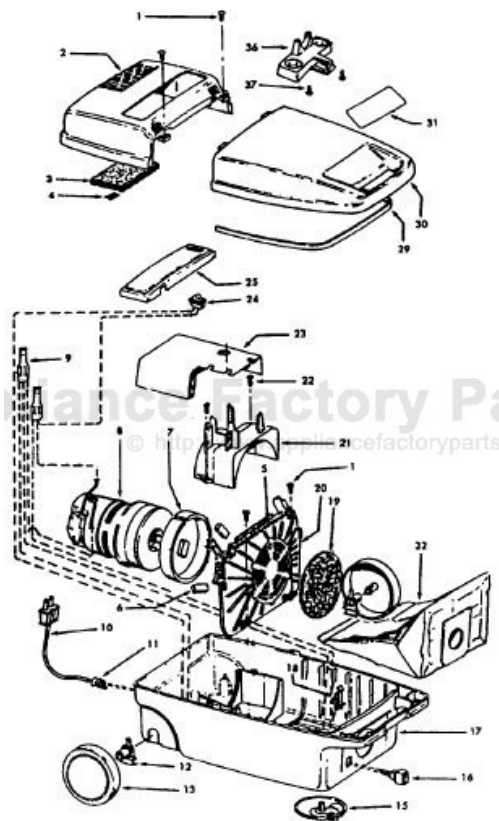

[Find Your HOOVER Vacuum Cleaner Parts - Select From 1456 Models](#)

----- Manual continues below part list -----