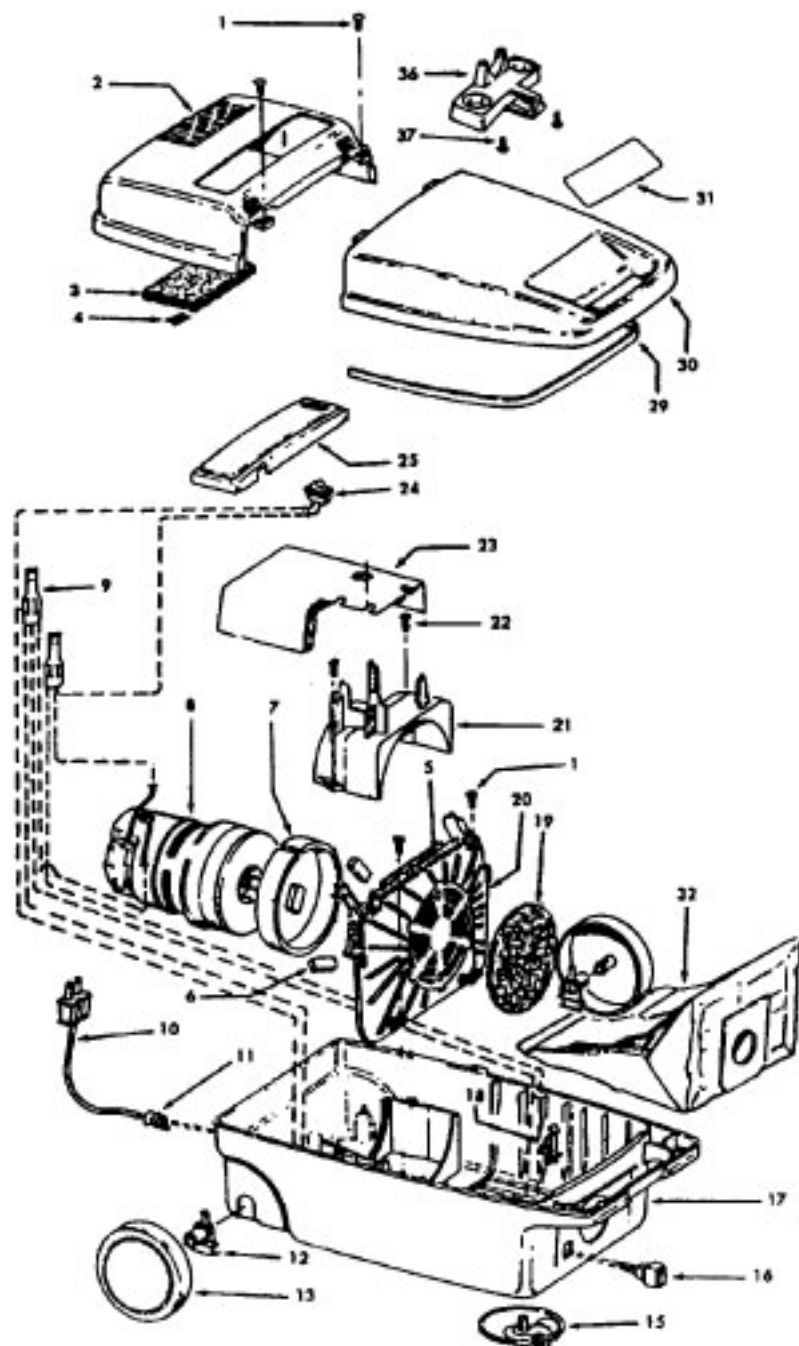

Spirit

Model S3209, S3209-022, S3209-032, S3425, S3425-060

S3209 - 1.7 PHP Motor
S3209-022 2.2 PHP Motor
S3209-032 - Addition of Tool Rack
S3425 - 2.2 PHP Motor

Ref. No.	Part No.	Description
1	21447041	Screw
2	37195041	Motor Cover - MX
3	34163003	Diffuser
4	21366004	Speed Nut
5	34133007	Seal
6	34132006	Pad
7	34143002	Seal
8	43577109 43577011	Motor - 1.7 - (P-111) Motor
9	48969	Wire Nut
10	46363039	Attach. Cord - AAP - 16
11	27482301	Strain Relief
12	38511015	Wheel Bearing - AG
13	38522061	Wheel - AG
	38522058	Wheel - AAP - S3425-060
15	41432040	Wheel Carrier - AG
16	46326079	Receptacle Assem. - AG
17	37231036 37223192	Main Body - ML Main Body - MX - S3425, S3245-060
	37223204	Main Body - AAP
18	36151015	Latch
19	31114009	Filter
20	36426012	Filter Support
21	36321011	Motor Retainer
22	21447072	Screw
23	34287021	Exhaust Muffler
24	28164276	Switch
25	37214052 37214086	Control Panel Control Panel
29	38781010	Seal
30	42212041 42212060 42212070	Bag Housing Lid - MX Bag Housing Lid - MX - S3209-032 Bag Housing Lid - ML - S3425
31	52125071 52125111	Nameplate - S3209 Nameplate
32	4010028K	Paper Bag - (3-Pk.)
36	36433053	Tool Rack - MX S3209-032
37	21447003	Screw
	56513226	Owner Manual
	58173308	Carton - S3209-022
	58461020	Top Support
	58366069	Mid Pad
	58173323	Carton - S3209-032
	58173331	Carton - S3425
	58173362	Carton - S3425-060
	37214084	Control Panel - WW - S3425-060
CLEANING TOOLS - (P-92)		
	38614024	Furniture Nozzle - AG
	43414064	Dusting Brush - AG
	43414073	Floor Brush- AG
	43414016	Furniture Brush -AG
	38617017	Crevice Tool - AG
	43433111	Hose - AG - 2W
	43453052	Extension Tube - 20 -AX
	48438190	Power Nozzle - LZ - (P-83)