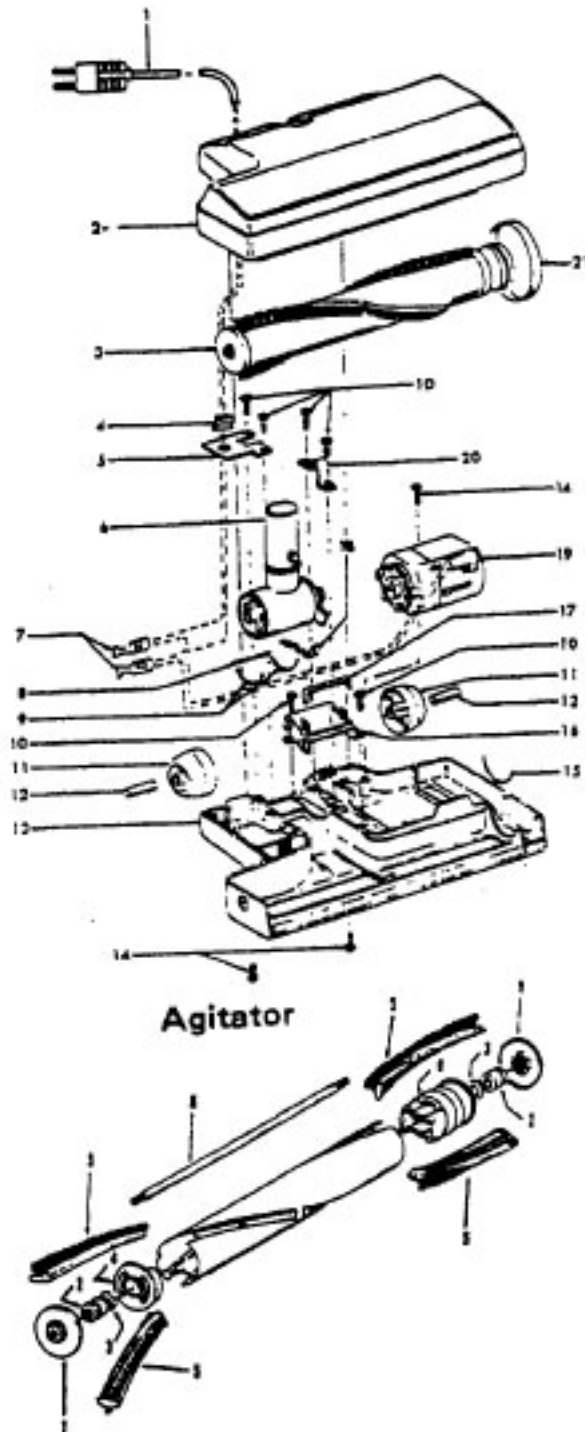

Ref. No.	Part No.	Description
	48438189 A, C	Power Nozzle - LS - S3189, S3193, S3213
	48438057 D	Power Nozzle - MX - 4.5' Cord - S3245
	48438189 F	Power Nozzle - LZ - S3211, S3261, S3263, S3263-036, S3263-060, S3403, S3403-022
	48438190 G, J	Power Nozzle - LZ - S3209, S3419, S3425, S3425-022, S3425-032, S3425-060, S3403-022
	48438058 H	Power Nozzle - LZ - 4.5' Cord
1	46321005 46321088	Attachment Cord 4.5'- AG Cord - AG - 3.5
2	42252059 A, C,D, E, F, G,H 42252174 I, J	Body - LS Body - AAP
	51375042 A,B,C	Nameplate
	52125095 F	Nameplate
	52125088 G	Nameplate
	52125107 H	Nameplate
	52125113 I	Nameplate
	52125096 J	Nameplate
3	48416009	Agitator
2	163768	Strain Relief
5	34663003	Bracket
6	43482024	Nozzle Connector - LZ
7	12227	Insulated Terminal (2 Wire)
8	34112005	Seal
9	34337003	Seal
10	21447041	Screw
11	32175025	Wheel - AG
12	31523005	Wheel Shaft
13	42246120	Base Plate
14	21447007	Screw
15	34337004	Seal
16	42256090	Duct Cover
17	34123015	Duct Cover Seal
18	35276001	Detent Spring
19	43177073	Motor
20	35271001	Bracket - LH
21	38528011	Belt

Ref. No.	Part No.	Description
	48416009	Agitator
1	41435018	Thread Guard
2	43267002	Bearing
3	21347003	Spring Washer
4	36422001	End
5	48445017	Agitator Brush
6	160070	Shaft
8	38537002	End Pulley
9	41435021	Thread Guard