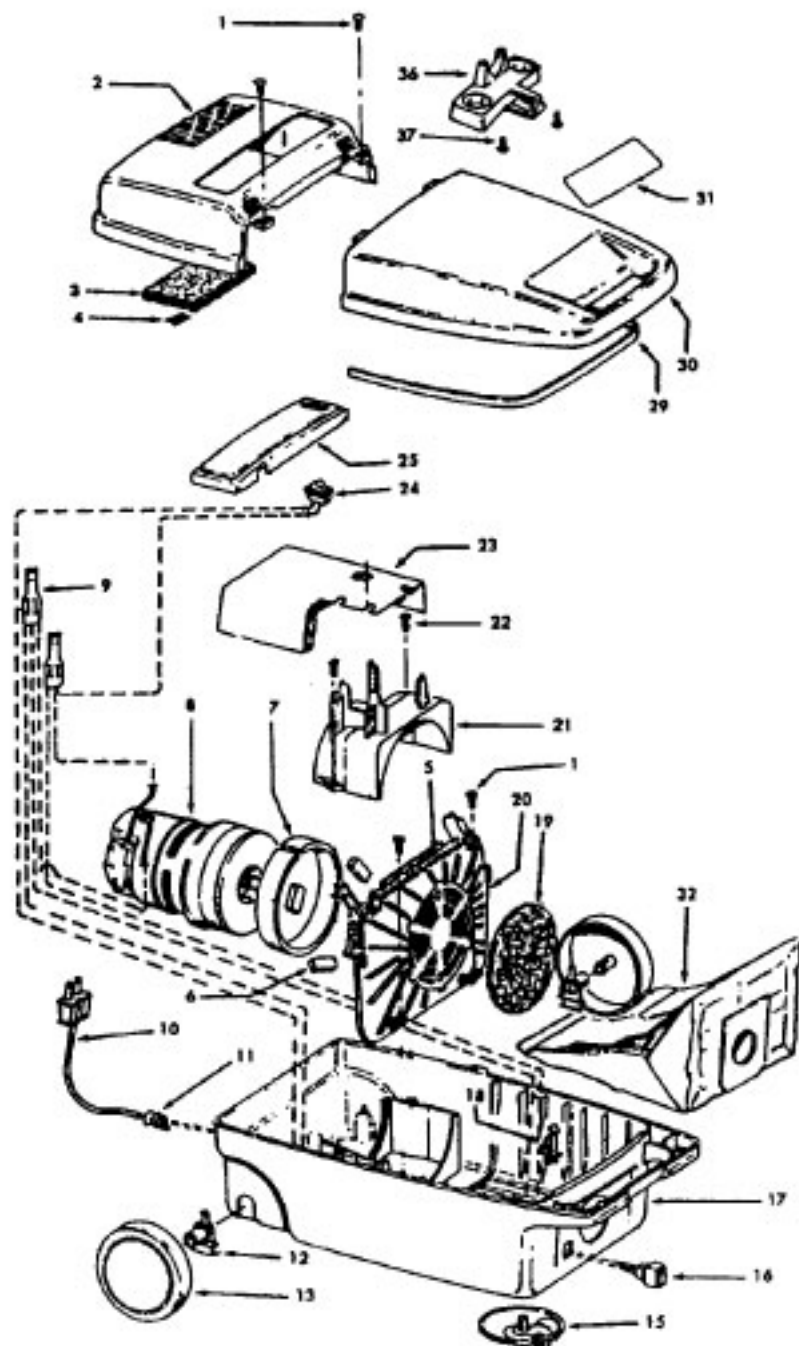

## Model S3209, S3209-022, S3209-032, S3425, S3425-060

S3209 - 1.7 PHP Motor  
 S3209-022 2.2 PHP Motor  
 S3209-032 - Addition of Tool Rack  
 S3425 - 2.2 PHP Motor

Ref. No.	Part No.	Description
1	21447041	Screw
2	37195041	Motor Cover - MX
3	34163003	Diffuser
4	21366004	Speed Nut
5	34133007	Seal
6	34132006	Pad
7	34143002	Seal
8	43577109	Motor - 1.7 - (P-111)
	43577011	Motor
9	48969	Wire Nut
10	46363039	Attach. Cord - AAP - 16
11	27482301	Strain Relief
12	38511015	Wheel Bearing - AG
13	38522061	Wheel - AG
	38522058	Wheel - AAP - S3425-060
15	41432040	Wheel Carrier - AG
16	46326079	Receptacle Assem. - AG
17	37231036	Main Body - ML
	37223192	Main Body - MX - S3425, S3245-060
	37223204	Main Body - AAP
18	36151015	Latch
19	31114009	Filter
20	36426012	Filter Support
21	36321011	Motor Retainer
22	21447072	Screw
23	34287021	Exhaust Muffler
24	28164276	Switch
25	37214052	Control Panel
	37214086	Control Panel
29	38781010	Seal
30	42212041	Bag Housing Lid - MX
	42212060	Bag Housing Lid - MX - S3209-032
	42212070	Bag Housing Lid - ML - S3425
31	52125071	Nameplate - S3209
	52125111	Nameplate
32	4010028K	Paper Bag - (3-Pk.)
36	36433053	Tool Rack - MX S3209-032
37	21447003	Screw
	56513226	Owner Manual
	58173308	Carton - S3209-022
	58461020	Top Support
	58366069	Mid Pad
	58173323	Carton - S3209-032
	58173331	Carton - S3425
	58173362	Carton - S3425-060
	37214084	Control Panel - WW - S3425-060
<b>CLEANING TOOLS - (P-92)</b>		
	38614024	Furniture Nozzle - AG
	43414064	Dusting Brush - AG
	43414073	Floor Brush- AG
	43414016	Furniture Brush -AG
	38617017	Crevice Tool - AG
	43433111	Hose - AG - 2W
	43453052	Extension Tube - 20 -AX
	48438190	Power Nozzle - LZ - (P-83)

Ref. No.	Part No.	Description
	48416009	Agitator
1	41435018	Thread Guard
2	43267002	Bearing
3	21347003	Spring Washer
4	36422001	End
5	48445017	Agitator Brush
6	160070	Shaft
8	38537002	End Pulley
9	41435021	Thread Guard