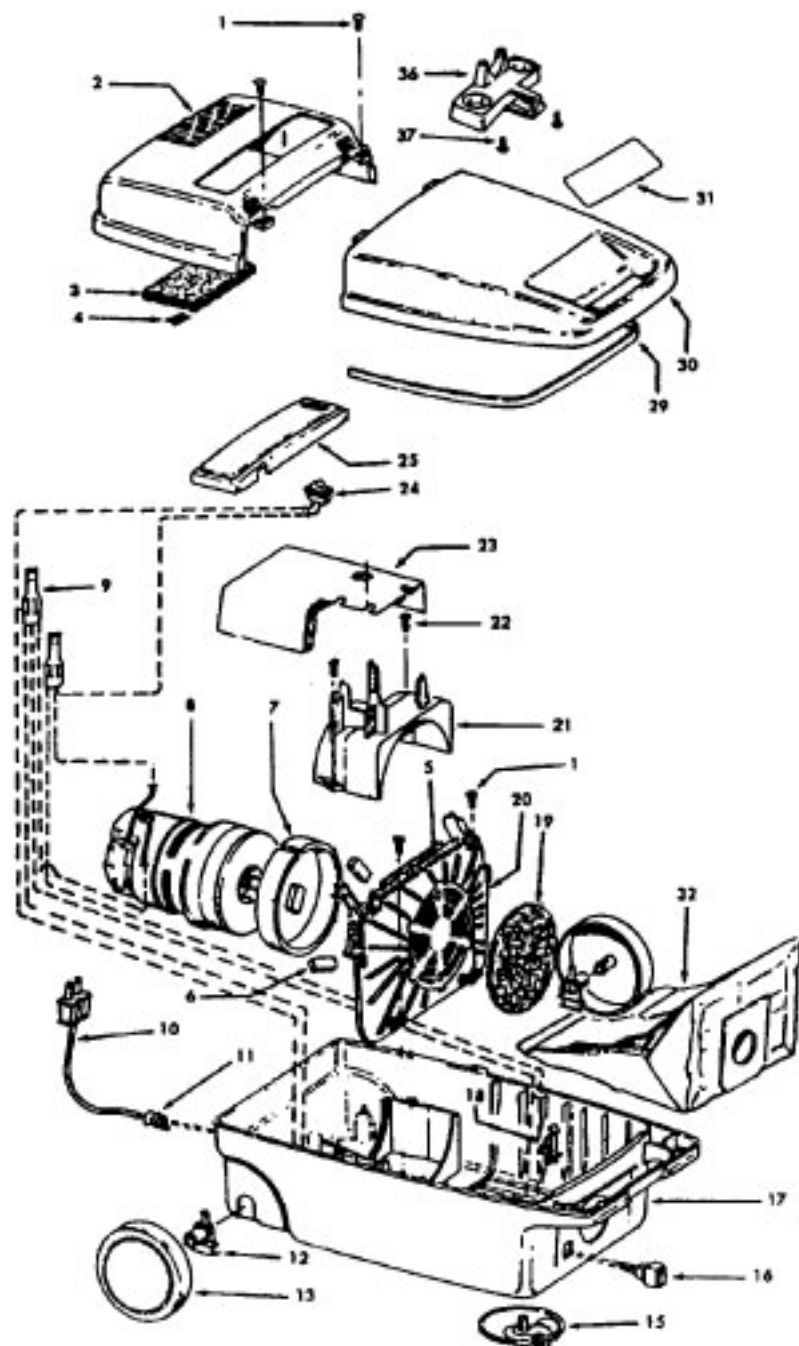

Spirit

Model S3209, S3209-022, S3209-032, S3425, S3425-060

S3209 - 1.7 PHP Motor
S3209-022 2.2 PHP Motor
S3209-032 - Addition of Tool Rack
S3425 - 2.2 PHP Motor

Ref. No.	Part No.	Description
1	21447041	Screw
2	37195041	Motor Cover - MX
3	34163003	Diffuser
4	21366004	Speed Nut
5	34133007	Seal
6	34132006	Pad
7	34143002	Seal
8	43577109	Motor - 1.7 - (P-111)
	43577011	Motor
9	48969	Wire Nut
10	46363039	Attach. Cord - AAP - 16
11	27482301	Strain Relief
12	38511015	Wheel Bearing - AG
13	38522061	Wheel - AG
	38522058	Wheel - AAP - S3425-060
15	41432040	Wheel Carrier - AG
16	46326079	Receptacle Assem. - AG
17	37231036	Main Body - ML
	37223192	Main Body - MX - S3425, S3245-060
	37223204	Main Body - AAP
18	36151015	Latch
19	31114009	Filter
20	36426012	Filter Support
21	36321011	Motor Retainer
22	21447072	Screw
23	34287021	Exhaust Muffler
24	28164276	Switch
25	37214052	Control Panel
	37214086	Control Panel
29	38781010	Seal
30	42212041	Bag Housing Lid - MX
	42212060	Bag Housing Lid - MX - S3209-032
	42212070	Bag Housing Lid - ML - S3425
31	52125071	Nameplate - S3209
	52125111	Nameplate
32	4010028K	Paper Bag - (3-Pk.)
36	36433053	Tool Rack - MX S3209-032
37	21447003	Screw
	56513226	Owner Manual
	58173308	Carton - S3209-022
	58461020	Top Support
	58366069	Mid Pad
	58173323	Carton - S3209-032
	58173331	Carton - S3425
	58173362	Carton - S3425-060
	37214084	Control Panel - WW - S3425-060
CLEANING TOOLS - (P-92)		
	38614024	Furniture Nozzle - AG
	43414064	Dusting Brush - AG
	43414073	Floor Brush- AG
	43414016	Furniture Brush -AG
	38617017	Crevice Tool - AG
	43433111	Hose - AG - 2W
	43453052	Extension Tube - 20 -AX
	48438190	Power Nozzle - LZ - (P-83)