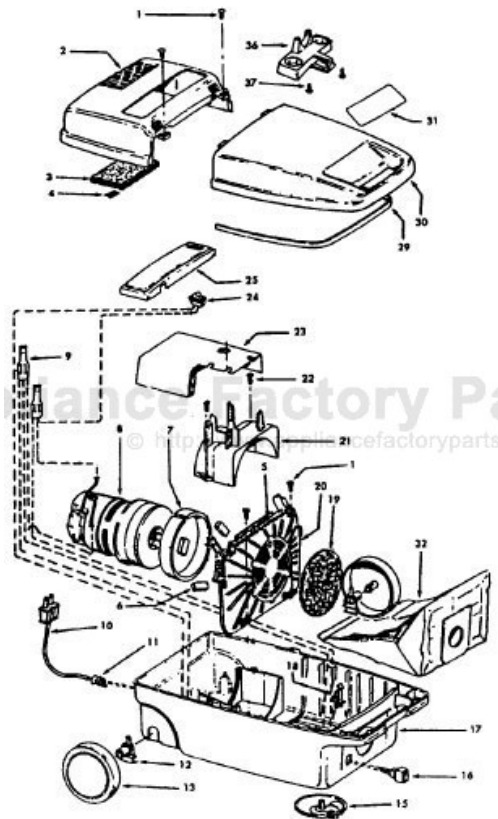

[Find Your HOOVER Vacuum Cleaner Parts - Select From 1456 Models](#)

----- Manual continues below part list -----