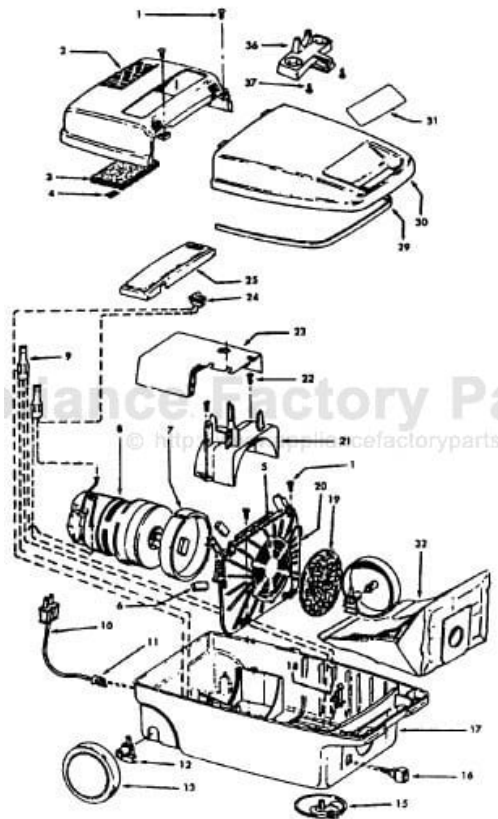

[Find Your HOOVER Vacuum Cleaner Parts - Select From 1456 Models](#)

----- Manual continues below part list -----