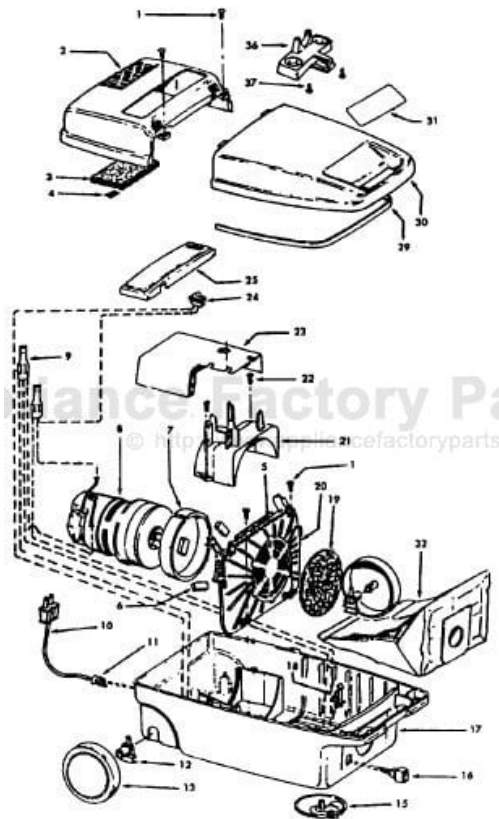

[Find Your HOOVER Vacuum Cleaner Parts - Select From 1456 Models](#)

----- Manual continues below part list -----